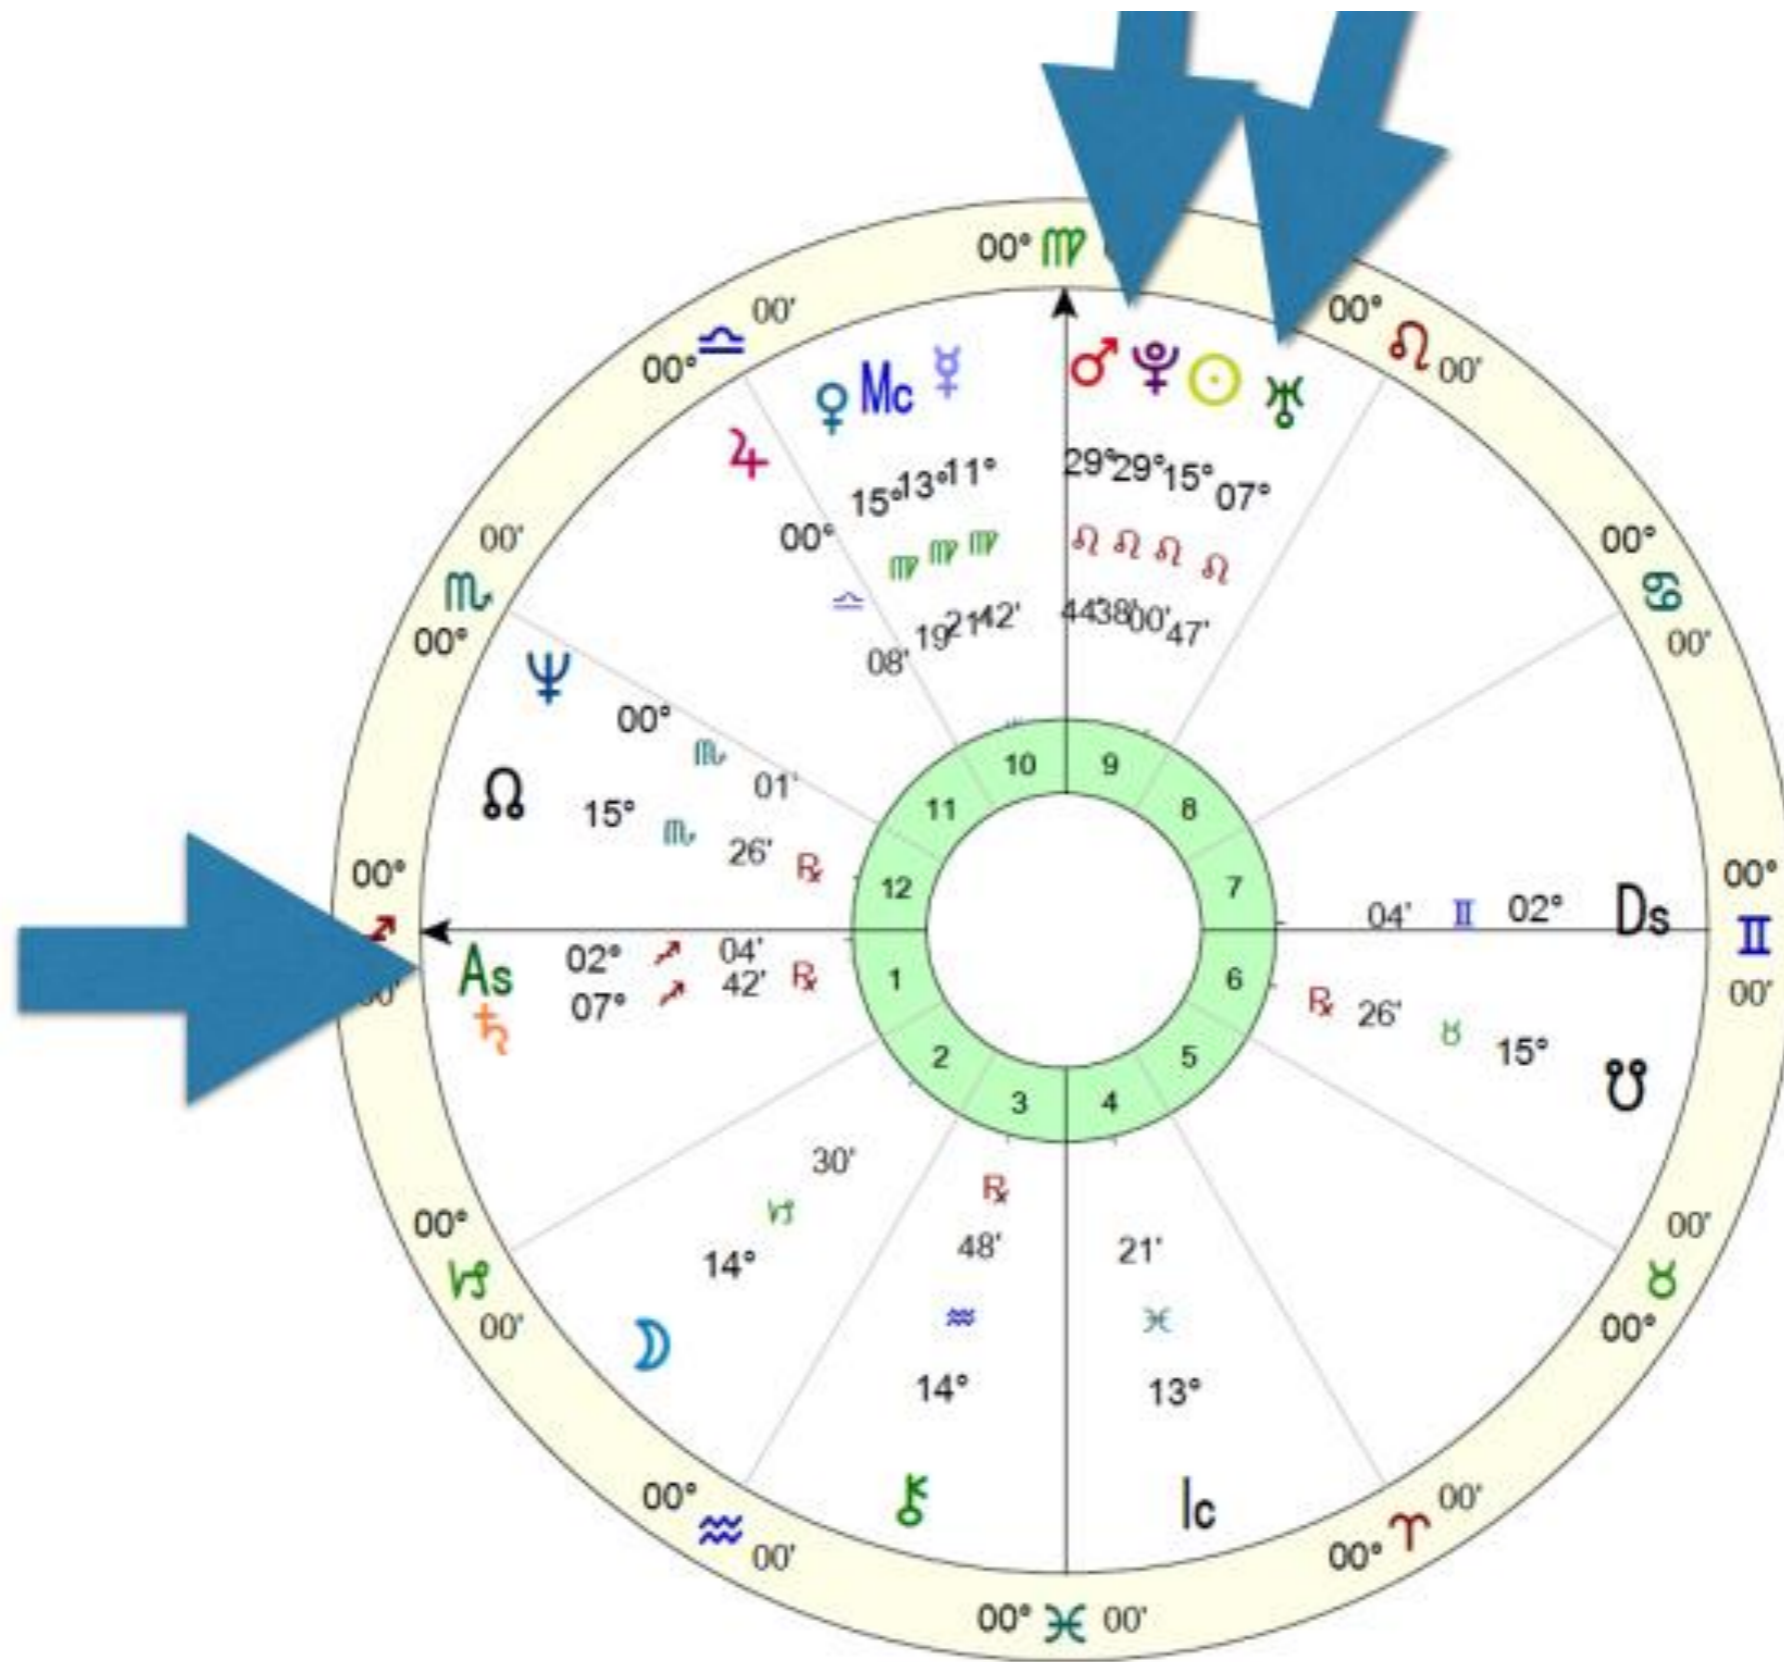

The Cross of Matter on Circle of Infinity Bound
by Two crescents of soul

Influence Like Sagittarius

Saturn

Influence Like Capricorn

Uranus

Influence Like Aquarius

Astrological Symbols For the Planets

♆ Neptune

Dynamic Aspects

Conjunctions ☌
Squares □
Oppositions ☍

Dynamic aspects are the most active of all the aspects, the catalysts for change.

Complexes

- Conjunction - Right next or within 10 degrees
- Opposition - Across the chart within 10 degrees
- Square - 90 degrees apart within 10 degrees
- Intuitive Relationship

Looking for Complexes to...

- Personal Planets

Conjunction

Right Next to or Within 10 Degrees

Square

90 Degrees Apart
Within 10 Degrees

Additional Resources

The Shamanic Astrology Handbook