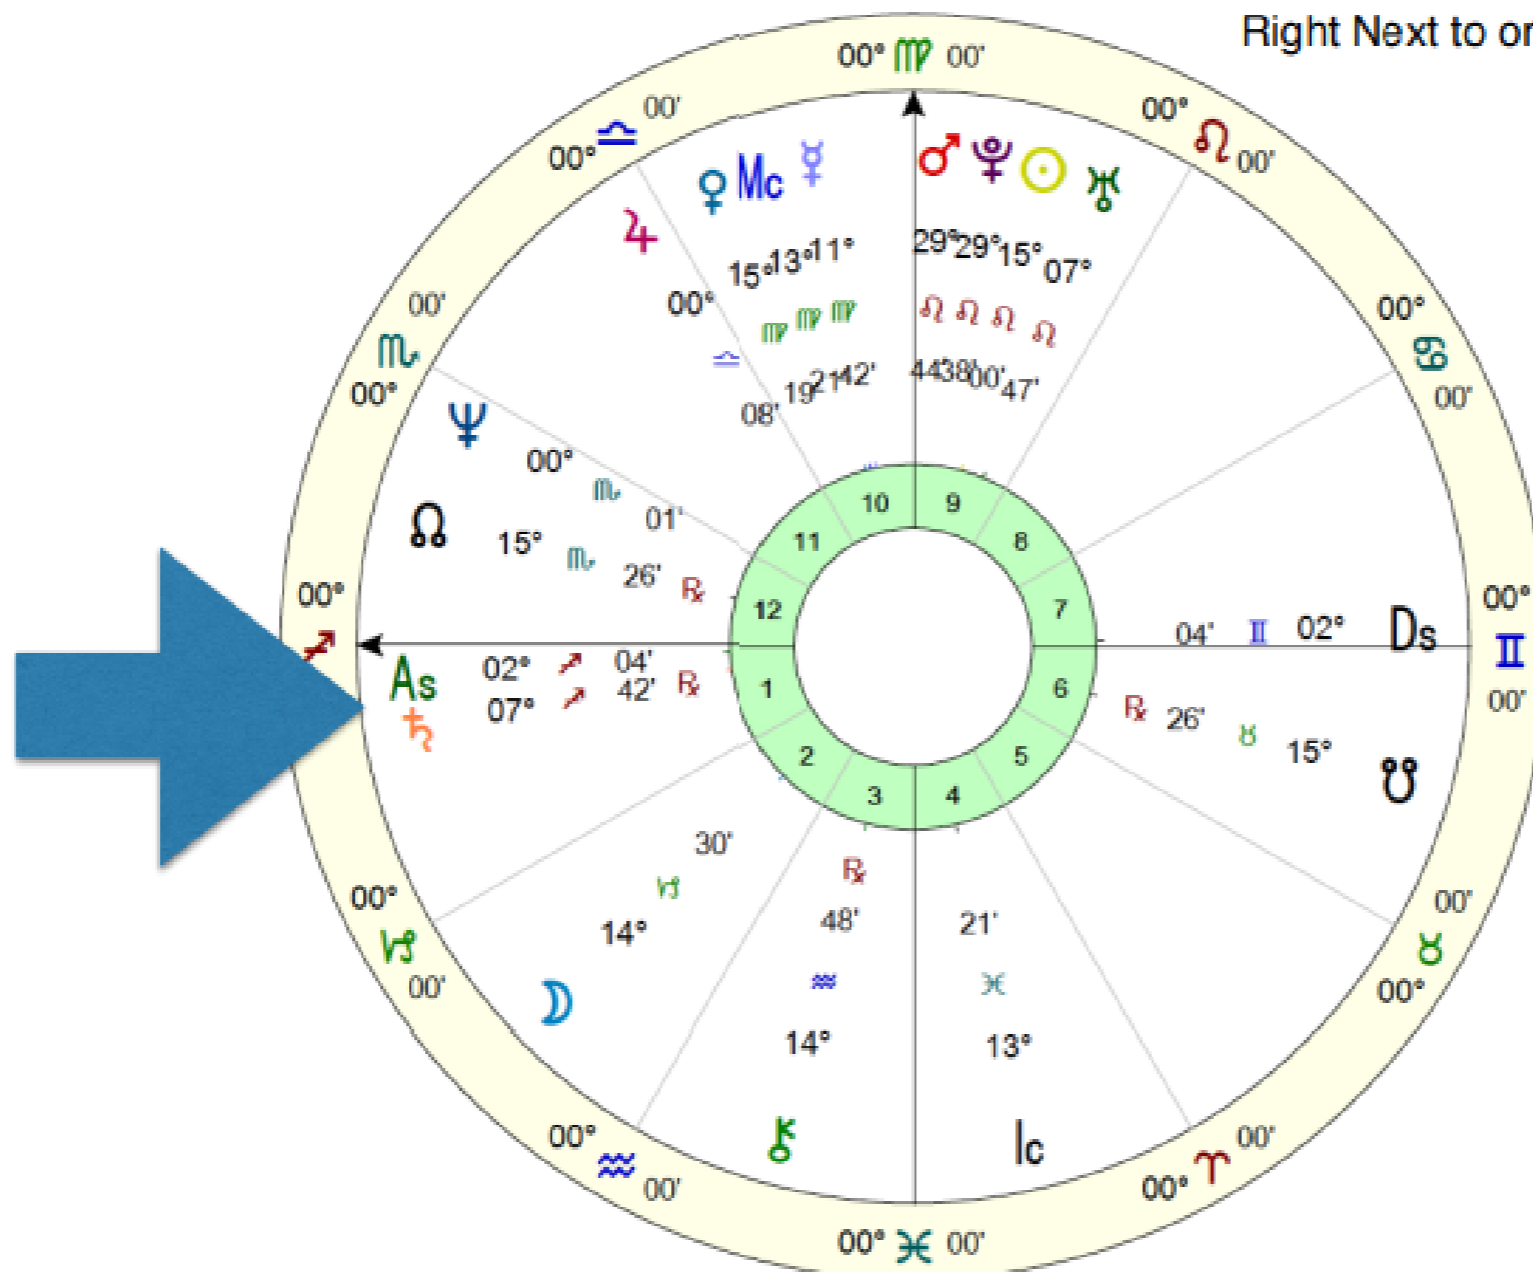

Dynamic Aspects

Conjunctions ☌
Squares □
Oppositions ☍

Dynamic aspects are the most active of all the aspects, the catalysts for change.

Complexes

- Conjunction - Right next or within 10 degrees
- Opposition - Across the chart within 10 degrees
- Square - 90 degrees apart within 10 degrees
- Intuitive Relationship

Looking for Complexes to...

- Personal Planets

Conjunction

Right Next to or Within 10 Degrees

Square

90 Degrees Apart
Within 10 Degrees

Additional Resources

The Shamanic Astrology Handbook