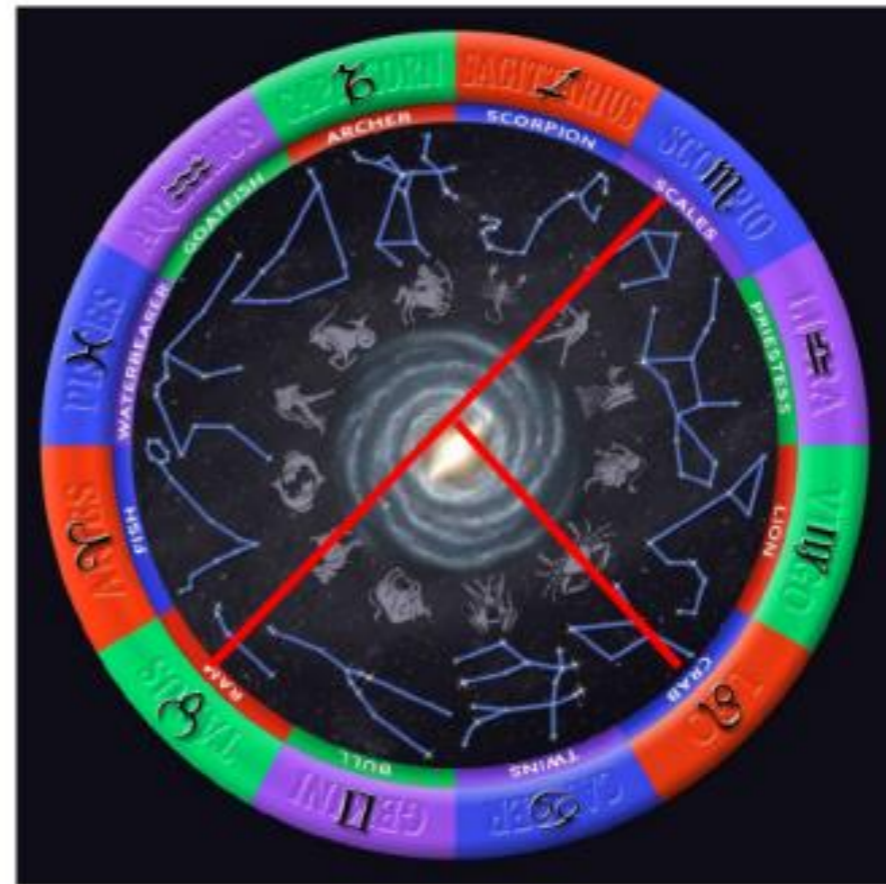

The Cross of Matter on Circle of Infinity Bound
by Two crescents of soul

Influence Like Sagittarius

Saturn

Influence Like Capricorn

Uranus

Influence Like Aquarius

Astrological Symbols For the Planets

♆ Neptune

Influence Like Pisces

Influence Like Scorpio

**There are
30 degrees per sign
x 12 signs =
360 degrees of a circle**

30 degrees in a sign
60 minutes in a degree

For Example 13 Aries 36 is
13 Degrees and 36 minutes

Dynamic Aspects

Conjunctions ☌
Squares □
Oppositions ☍

Dynamic aspects are the most active of all the aspects, the catalysts for change.

Complexes

- Conjunction - Right next or within 10 degrees
- Opposition - Across the chart within 10 degrees
- Square - 90 degrees apart within 10 degrees
- Intuitive Relationship