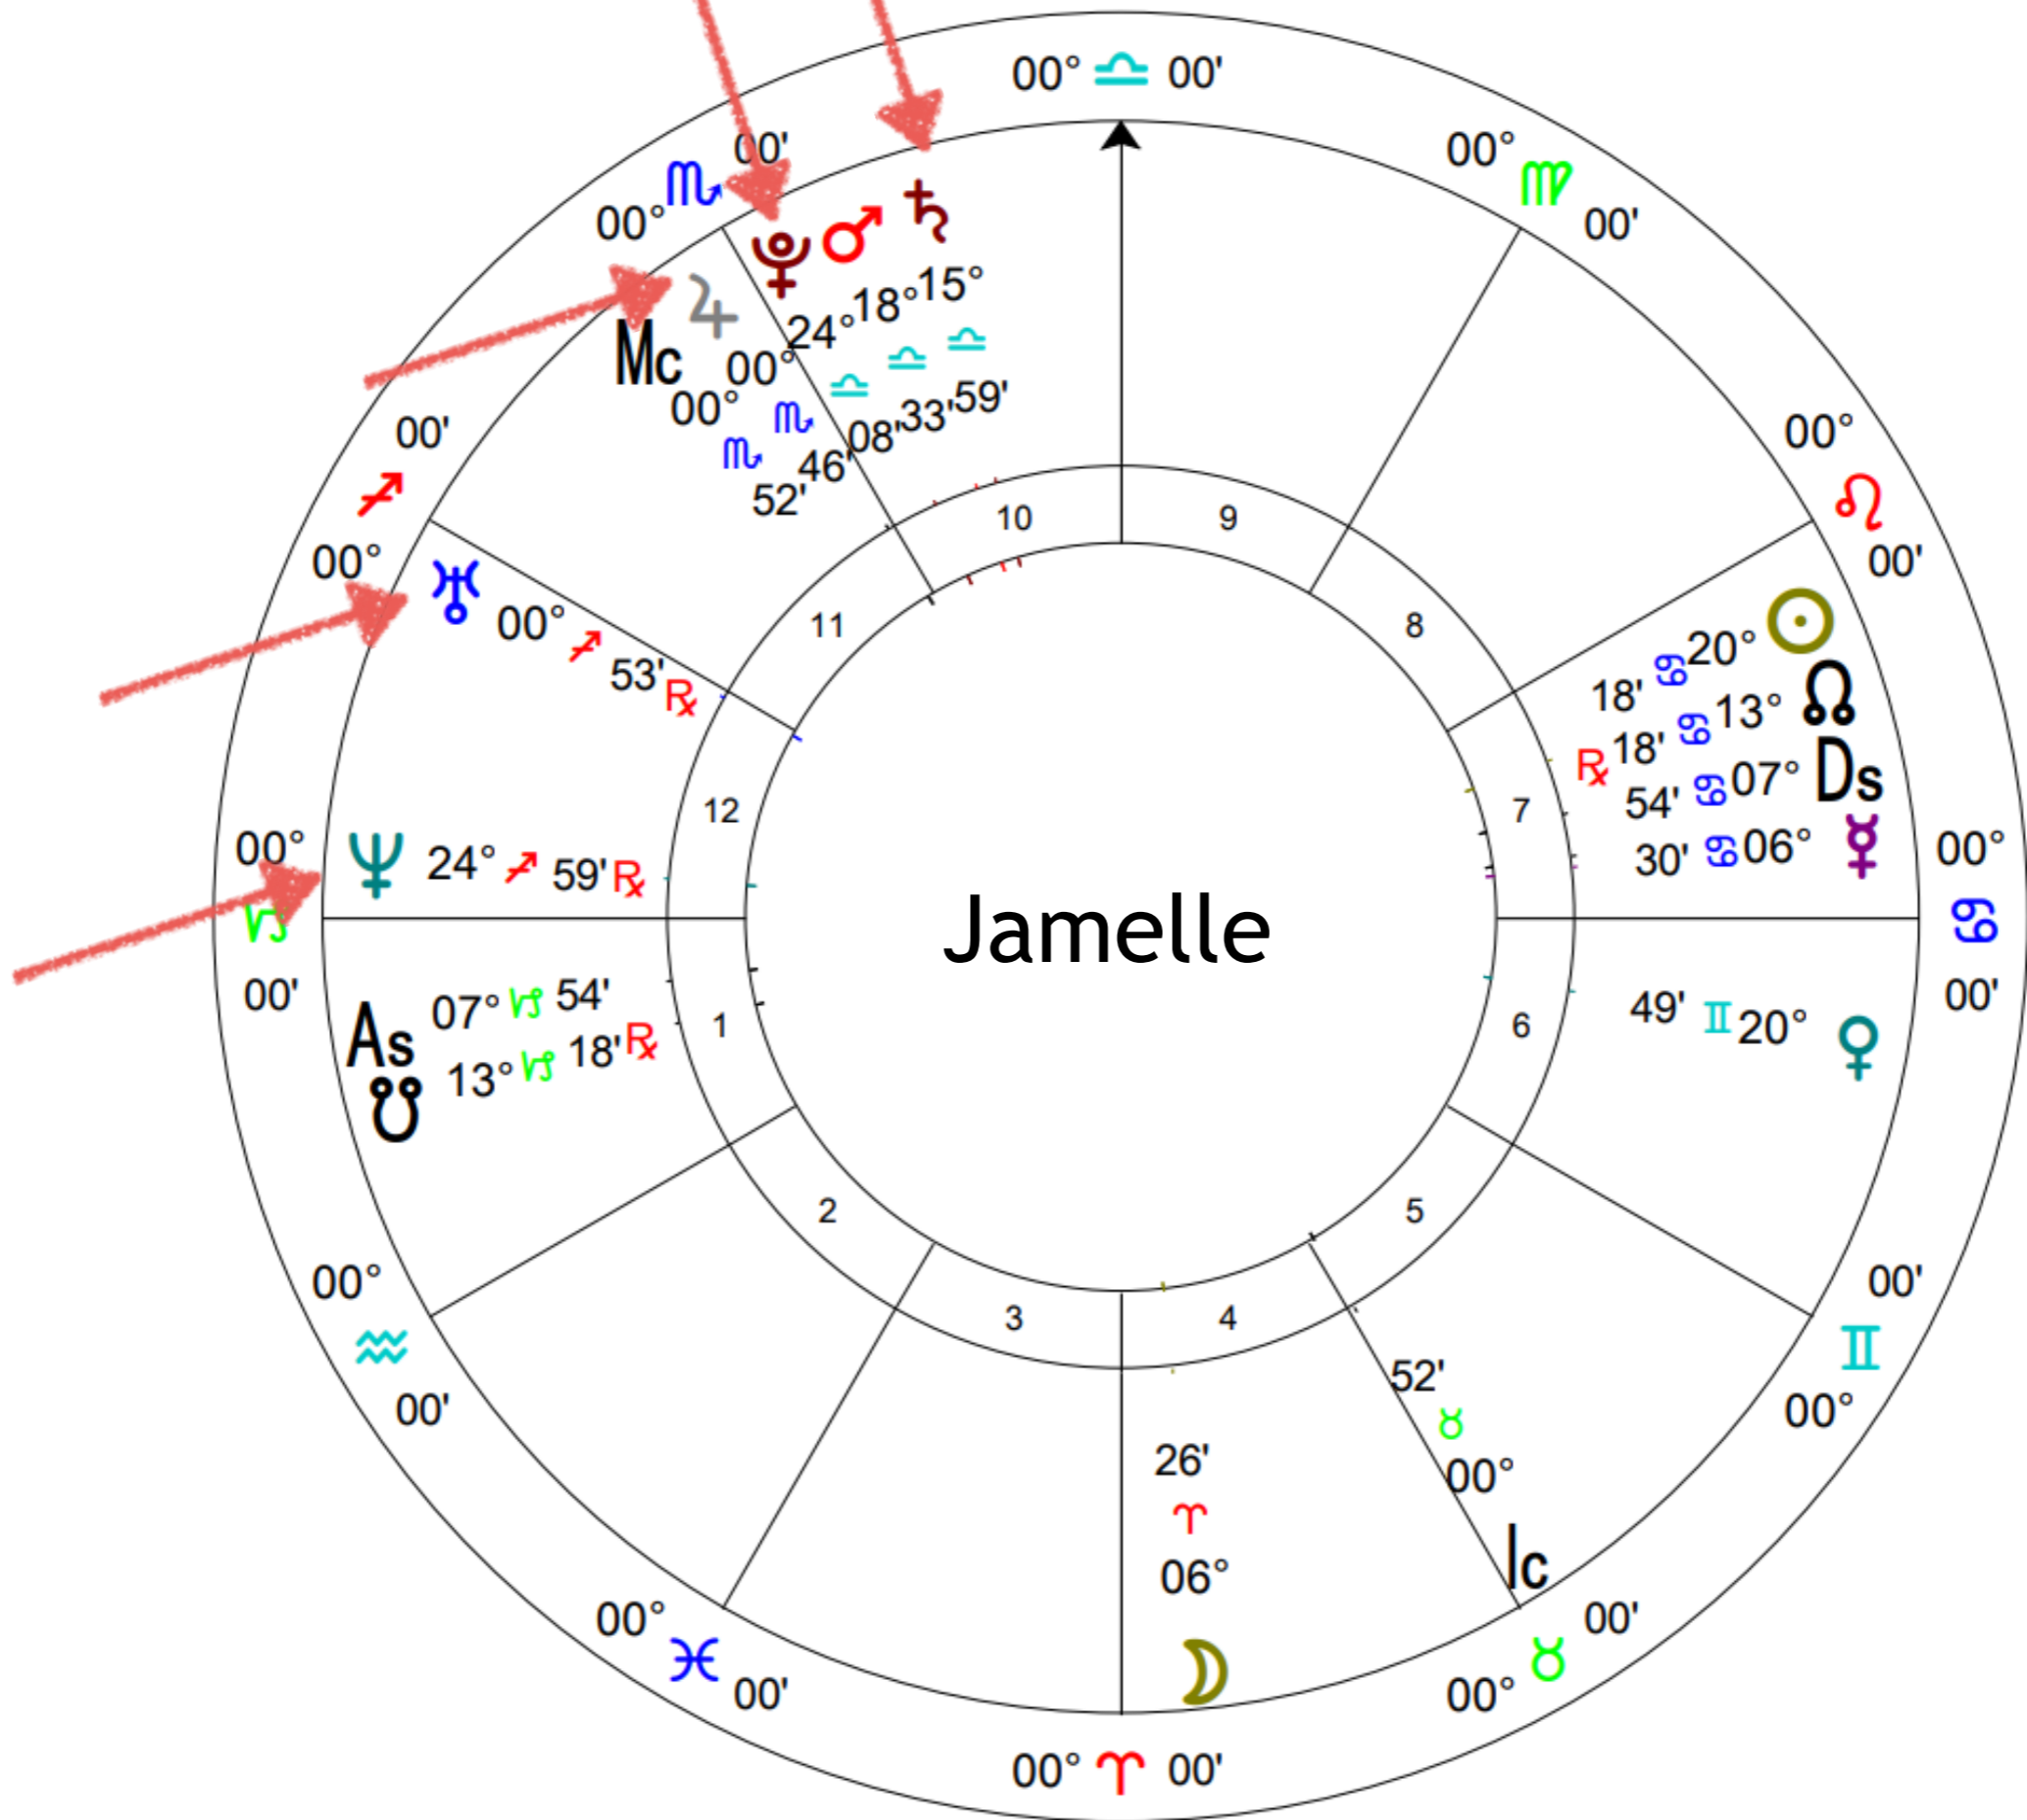

Symbols for Planets

Astrological Symbols For the Planets

we'll be working with complexes

♃ Jupiter

The Crescent of Soul on the Cross of Matter

♄ Saturn

The Cross of Matter on the Crescent of Soul

♅ Uranus

Looking for Complexes to...

- Personal Planets

Conjunction

Right Next to or Within 10 Degrees

Square

90 Degrees Apart
Within 10 Degrees

Additional Resources

The Shamanic Astrology Handbook