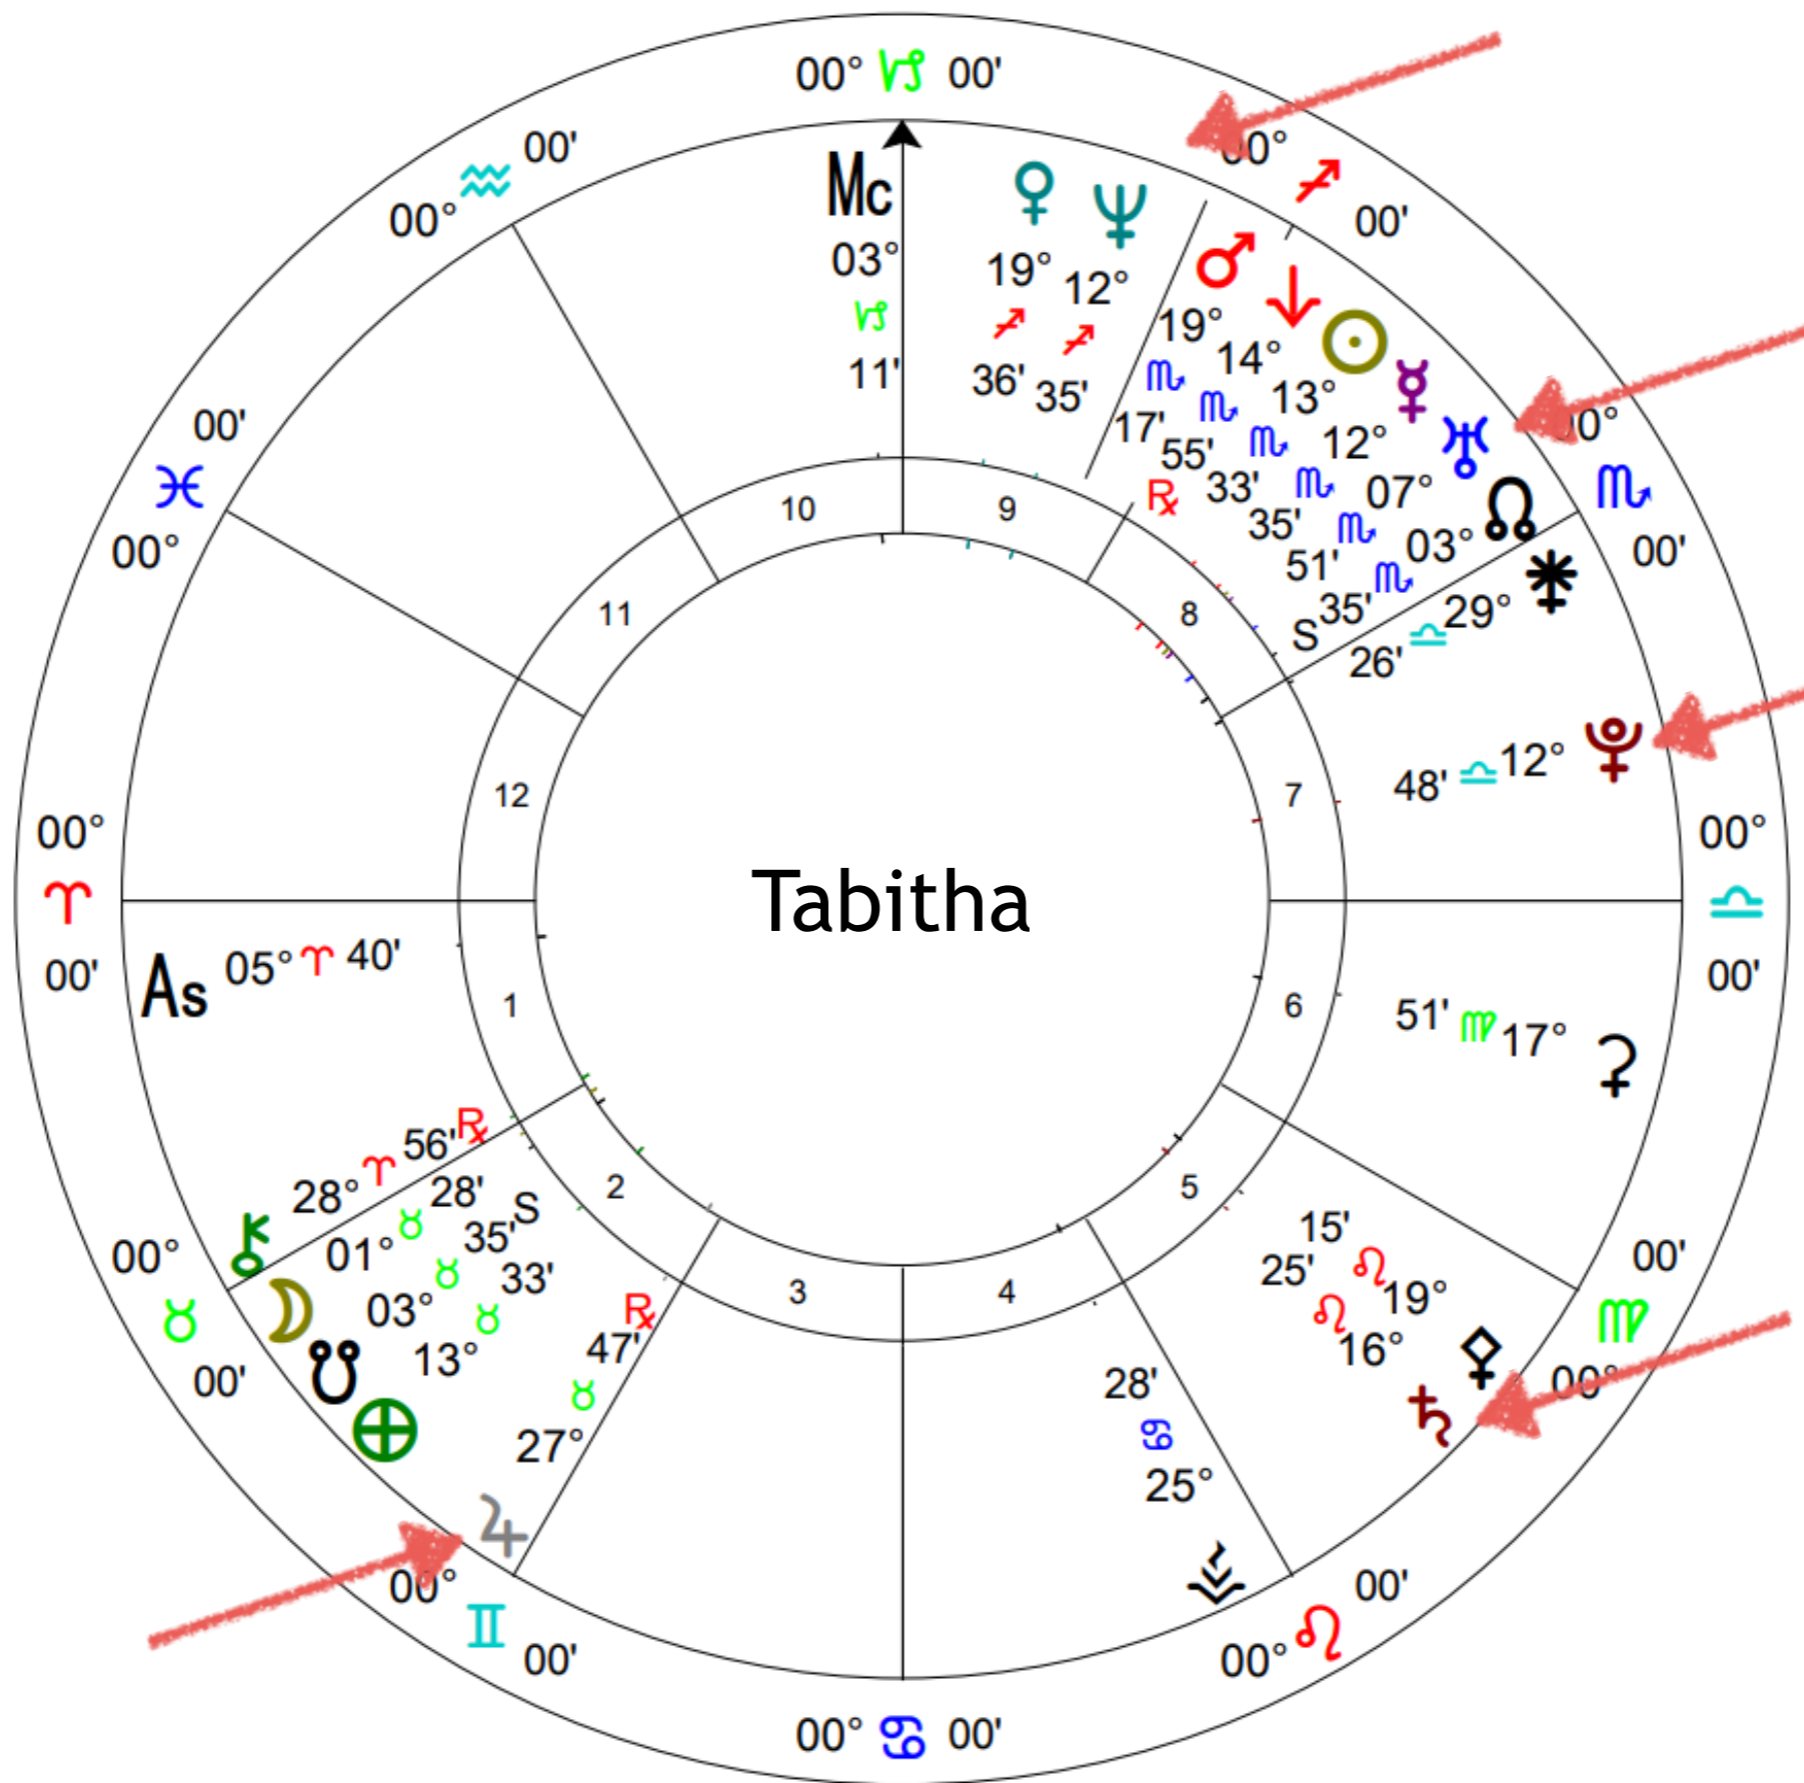

Dynamic Aspects

Conjunctions ☌
Squares □
Oppositions ☍

Dynamic aspects are the most active of all the aspects, the catalysts for change.

Complexes

- Conjunction - Right next or within 10 degrees
- Opposition - Across the chart within 10 degrees
- Square - 90 degrees apart within 10 degrees
- Intuitive Relationship

Looking for Complexes to...

- Personal Planets

Conjunction

Right Next to or Within 10 Degrees

Square

90 Degrees Apart
Within 10 Degrees

Additional Resources

The Shamanic Astrology Handbook