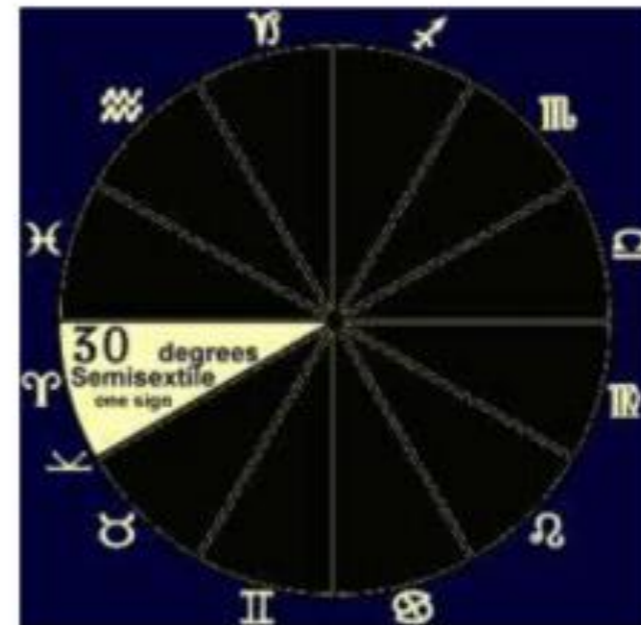

Influence Like Pisces

Influence Like Scorpio

**There are
30 degrees per sign
x 12 signs =
360 degrees of a circle**

30 degrees in a sign
60 minutes in a degree

For Example 13 Aries 36 is
13 Degrees and 36 minutes

Dynamic Aspects

Conjunctions ☌
Squares □
Oppositions ☍

Dynamic aspects are the most active of all the aspects, the catalysts for change.

Complexes

- Conjunction - Right next or within 10 degrees
- Opposition - Across the chart within 10 degrees
- Square - 90 degrees apart within 10 degrees
- Intuitive Relationship