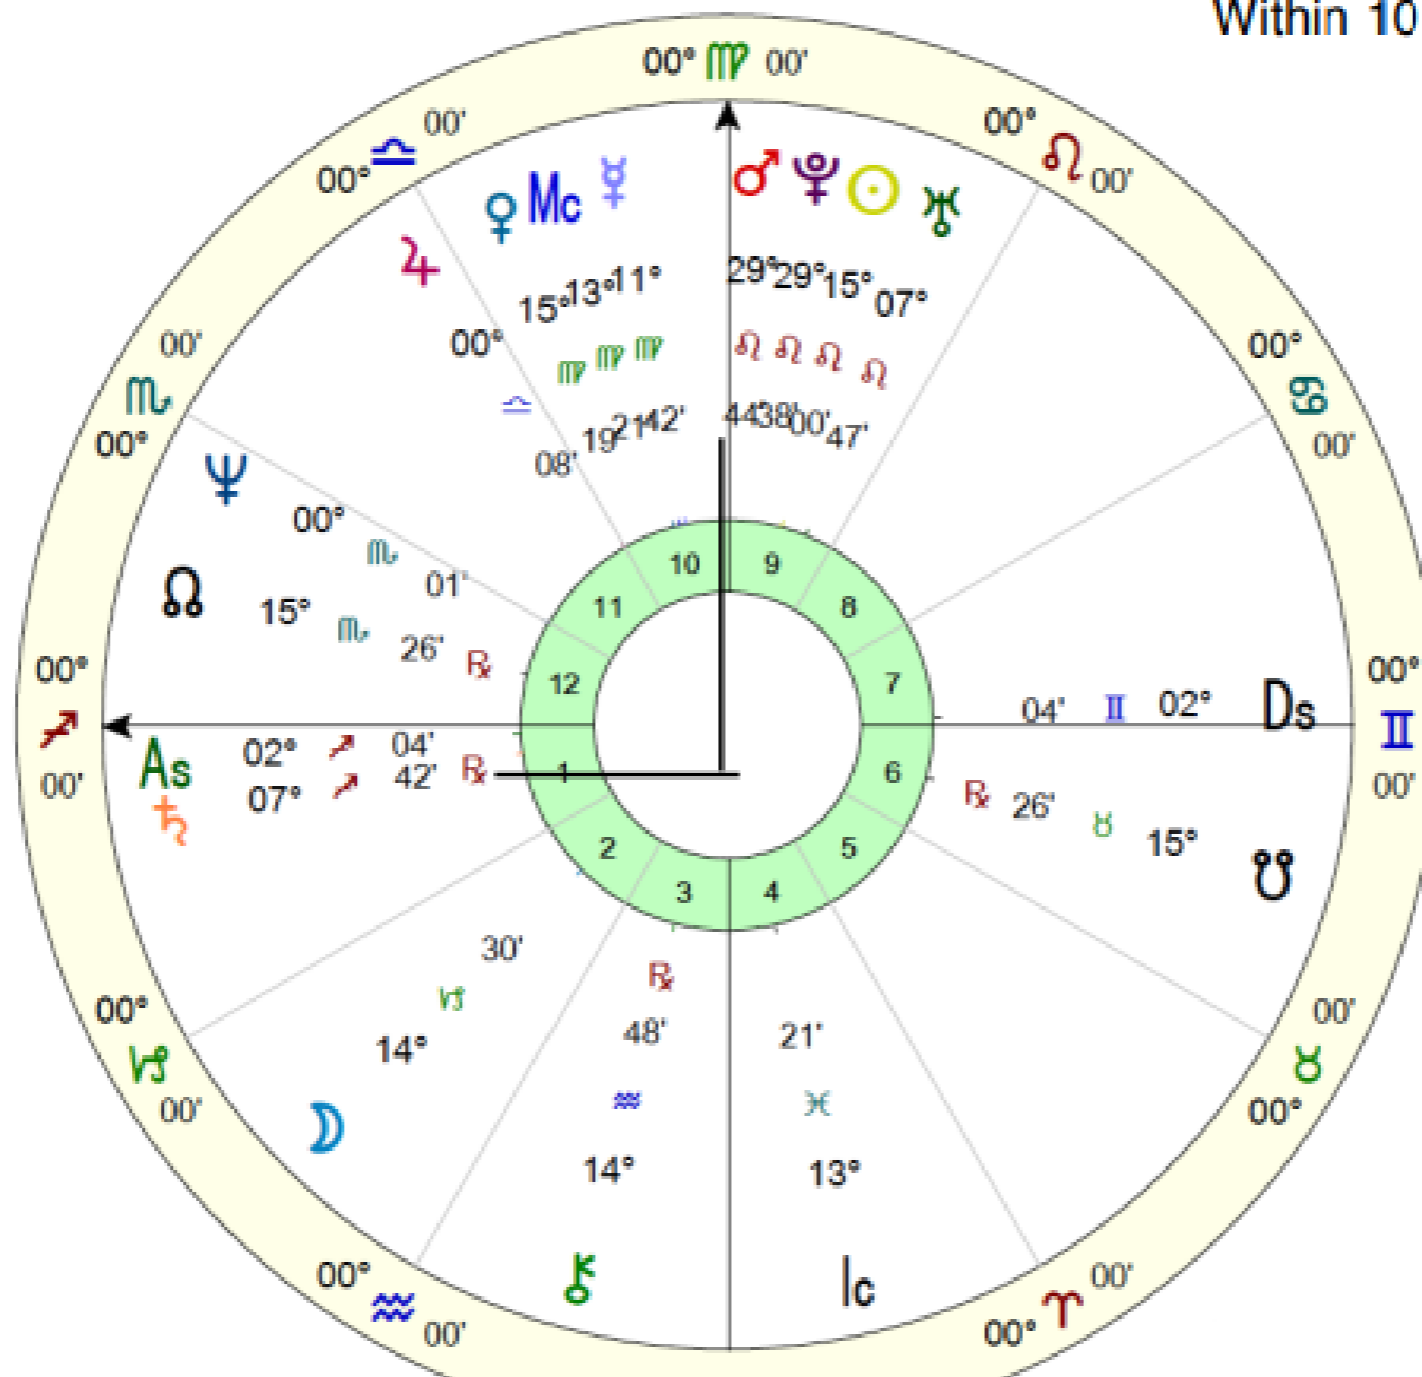

Dynamic Aspects

Conjunctions ☌
Squares □
Oppositions ☍

Dynamic aspects are the most active of all the aspects, the catalysts for change.

Complexes

- Conjunction - Right next or within 10 degrees
- Opposition - Across the chart within 10 degrees
- Square - 90 degrees apart within 10 degrees
- Intuitive Relationship

Looking for Complexes to...

- Personal Planets

Conjunction

Right Next to or Within 10 Degrees

Square

90 Degrees Apart
Within 10 Degrees

Additional Resources

The Shamanic Astrology Handbook