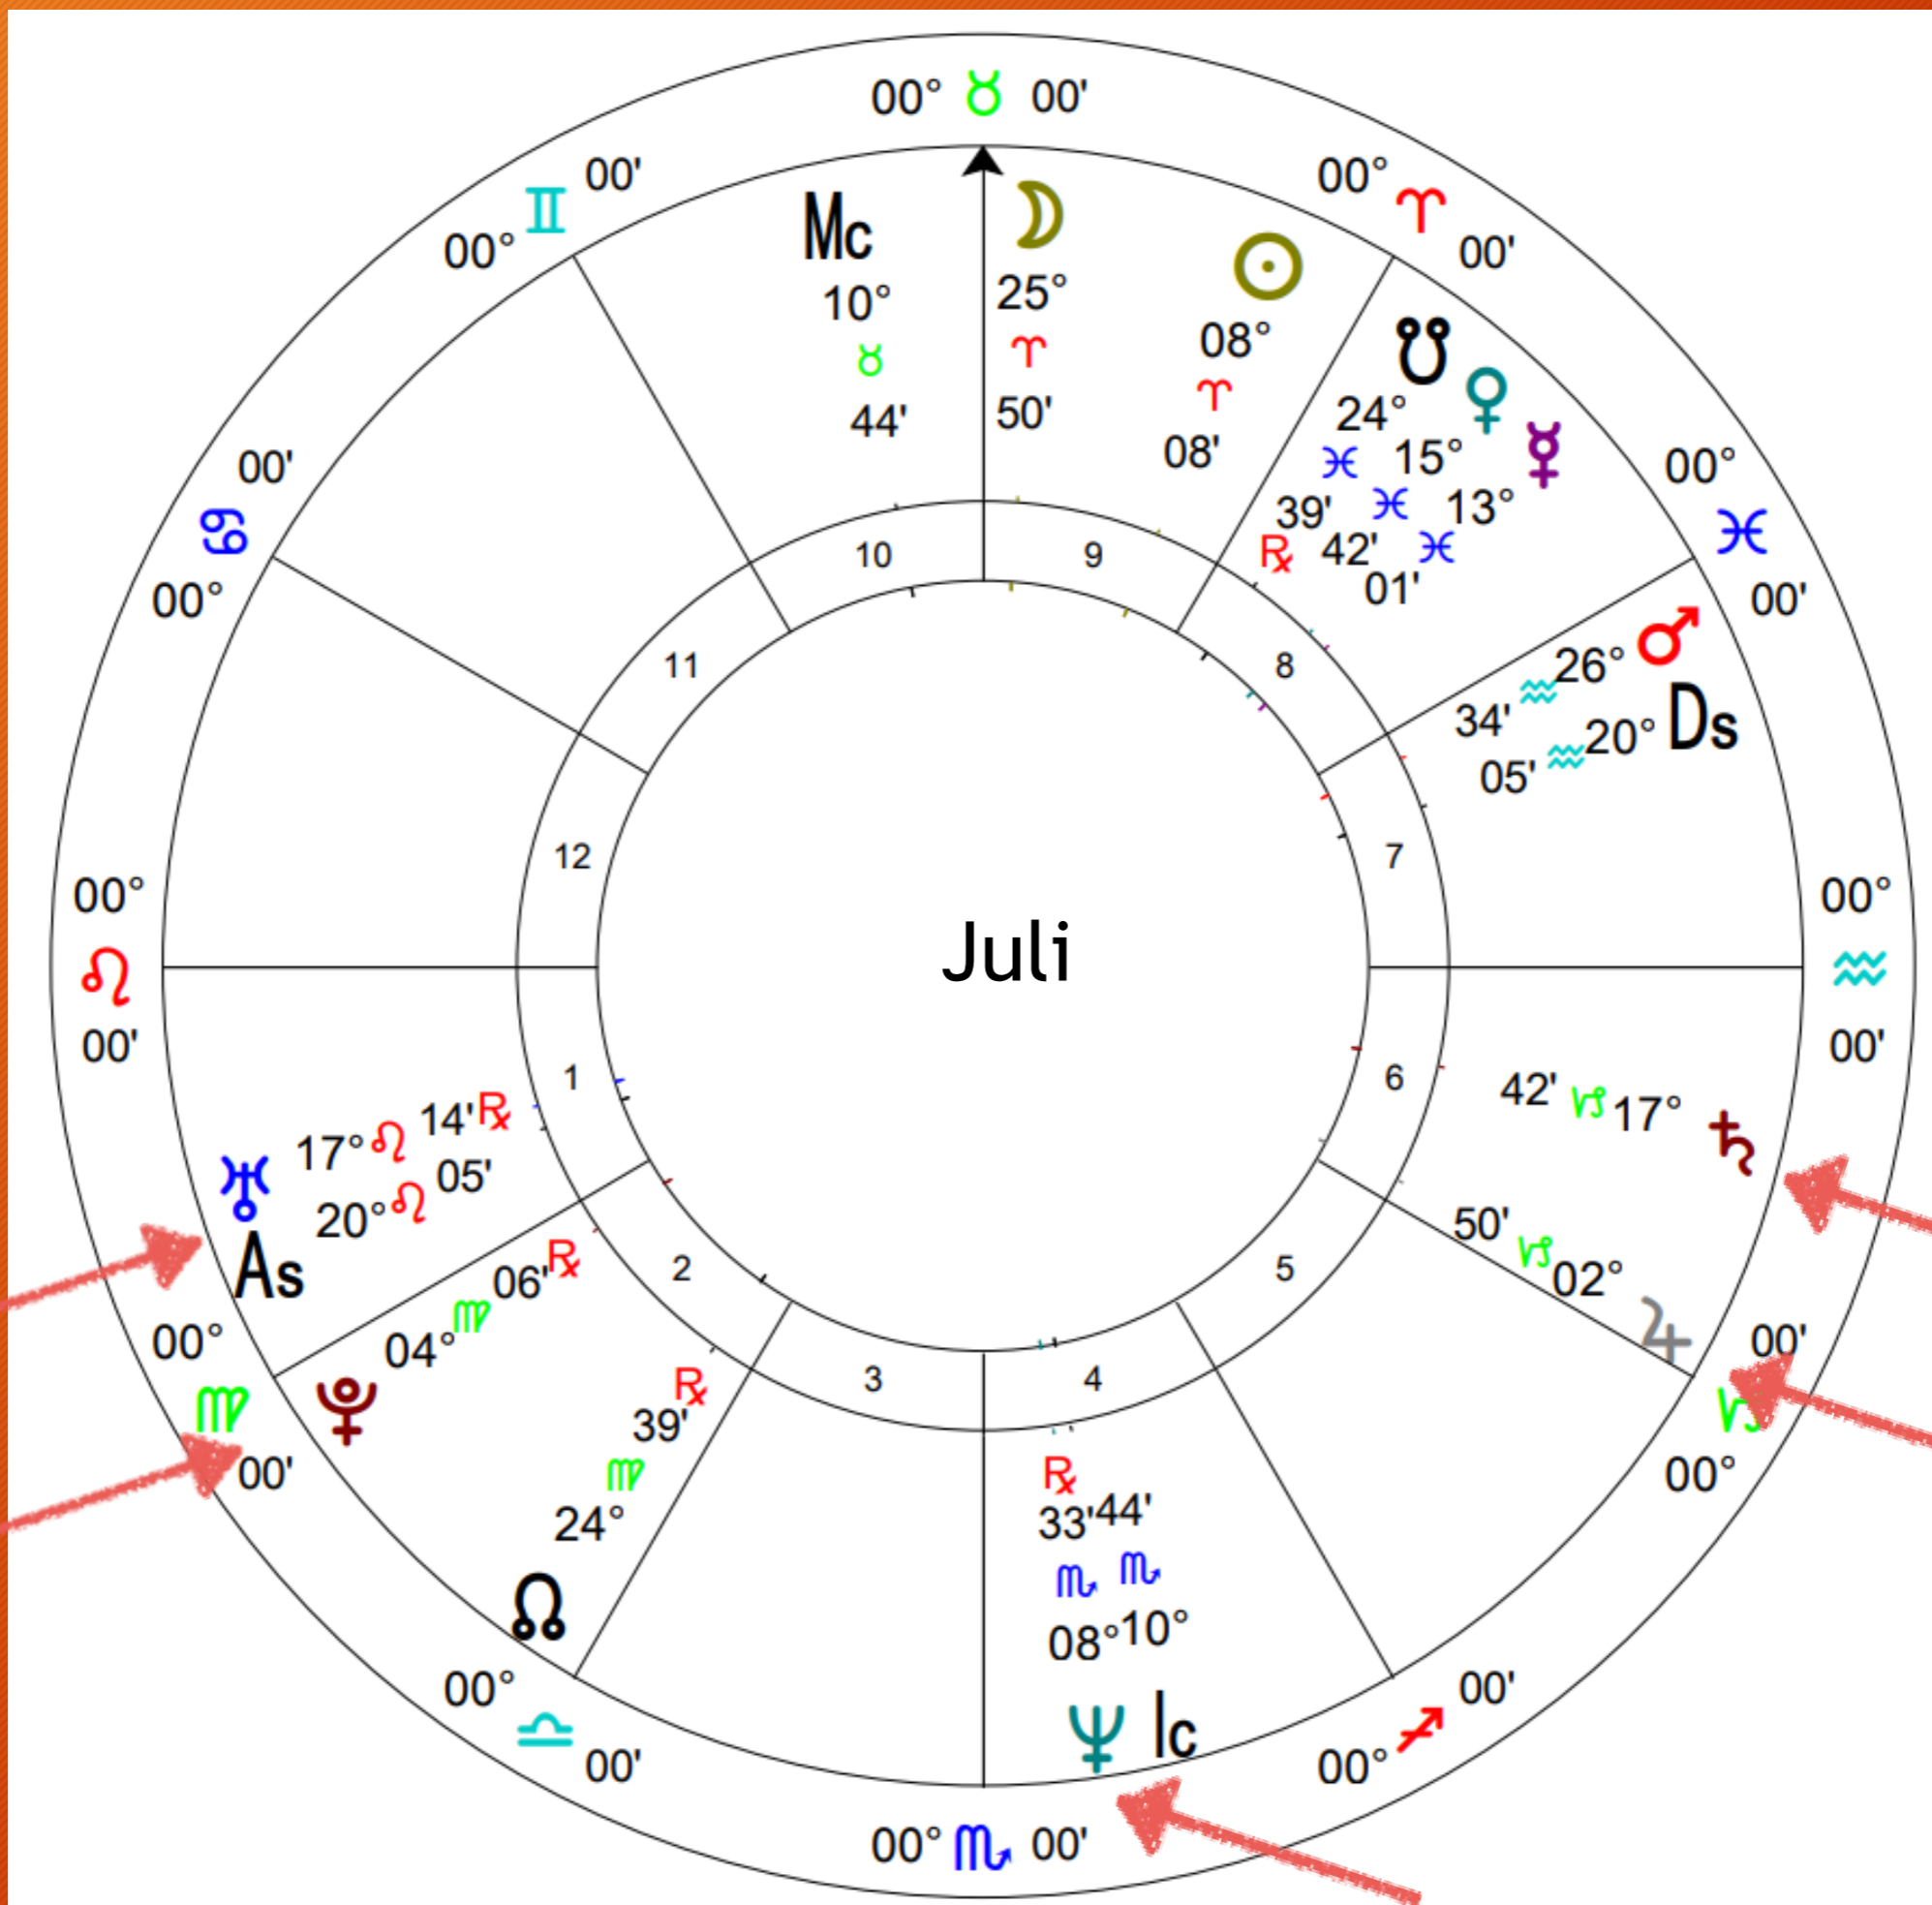

The Cross of Matter on Circle of Infinity Bound
by Two crescents of soul

Influence Like Sagittarius

Saturn

Influence Like Capricorn

Uranus

Influence Like Aquarius

Astrological Symbols For the Planets

♆ Neptune

Dynamic Aspects

Conjunctions ☌
Squares □
Oppositions ☍

Dynamic aspects are the most active of all the aspects, the catalysts for change.

Complexes

- Conjunction - Right next or within 10 degrees
- Opposition - Across the chart within 10 degrees
- Square - 90 degrees apart within 10 degrees
- Intuitive Relationship

Looking for Complexes to...

- Personal Planets

Conjunction

Right Next to or Within 10 Degrees

Square

90 Degrees Apart
Within 10 Degrees

Additional Resources

The Shamanic Astrology Handbook