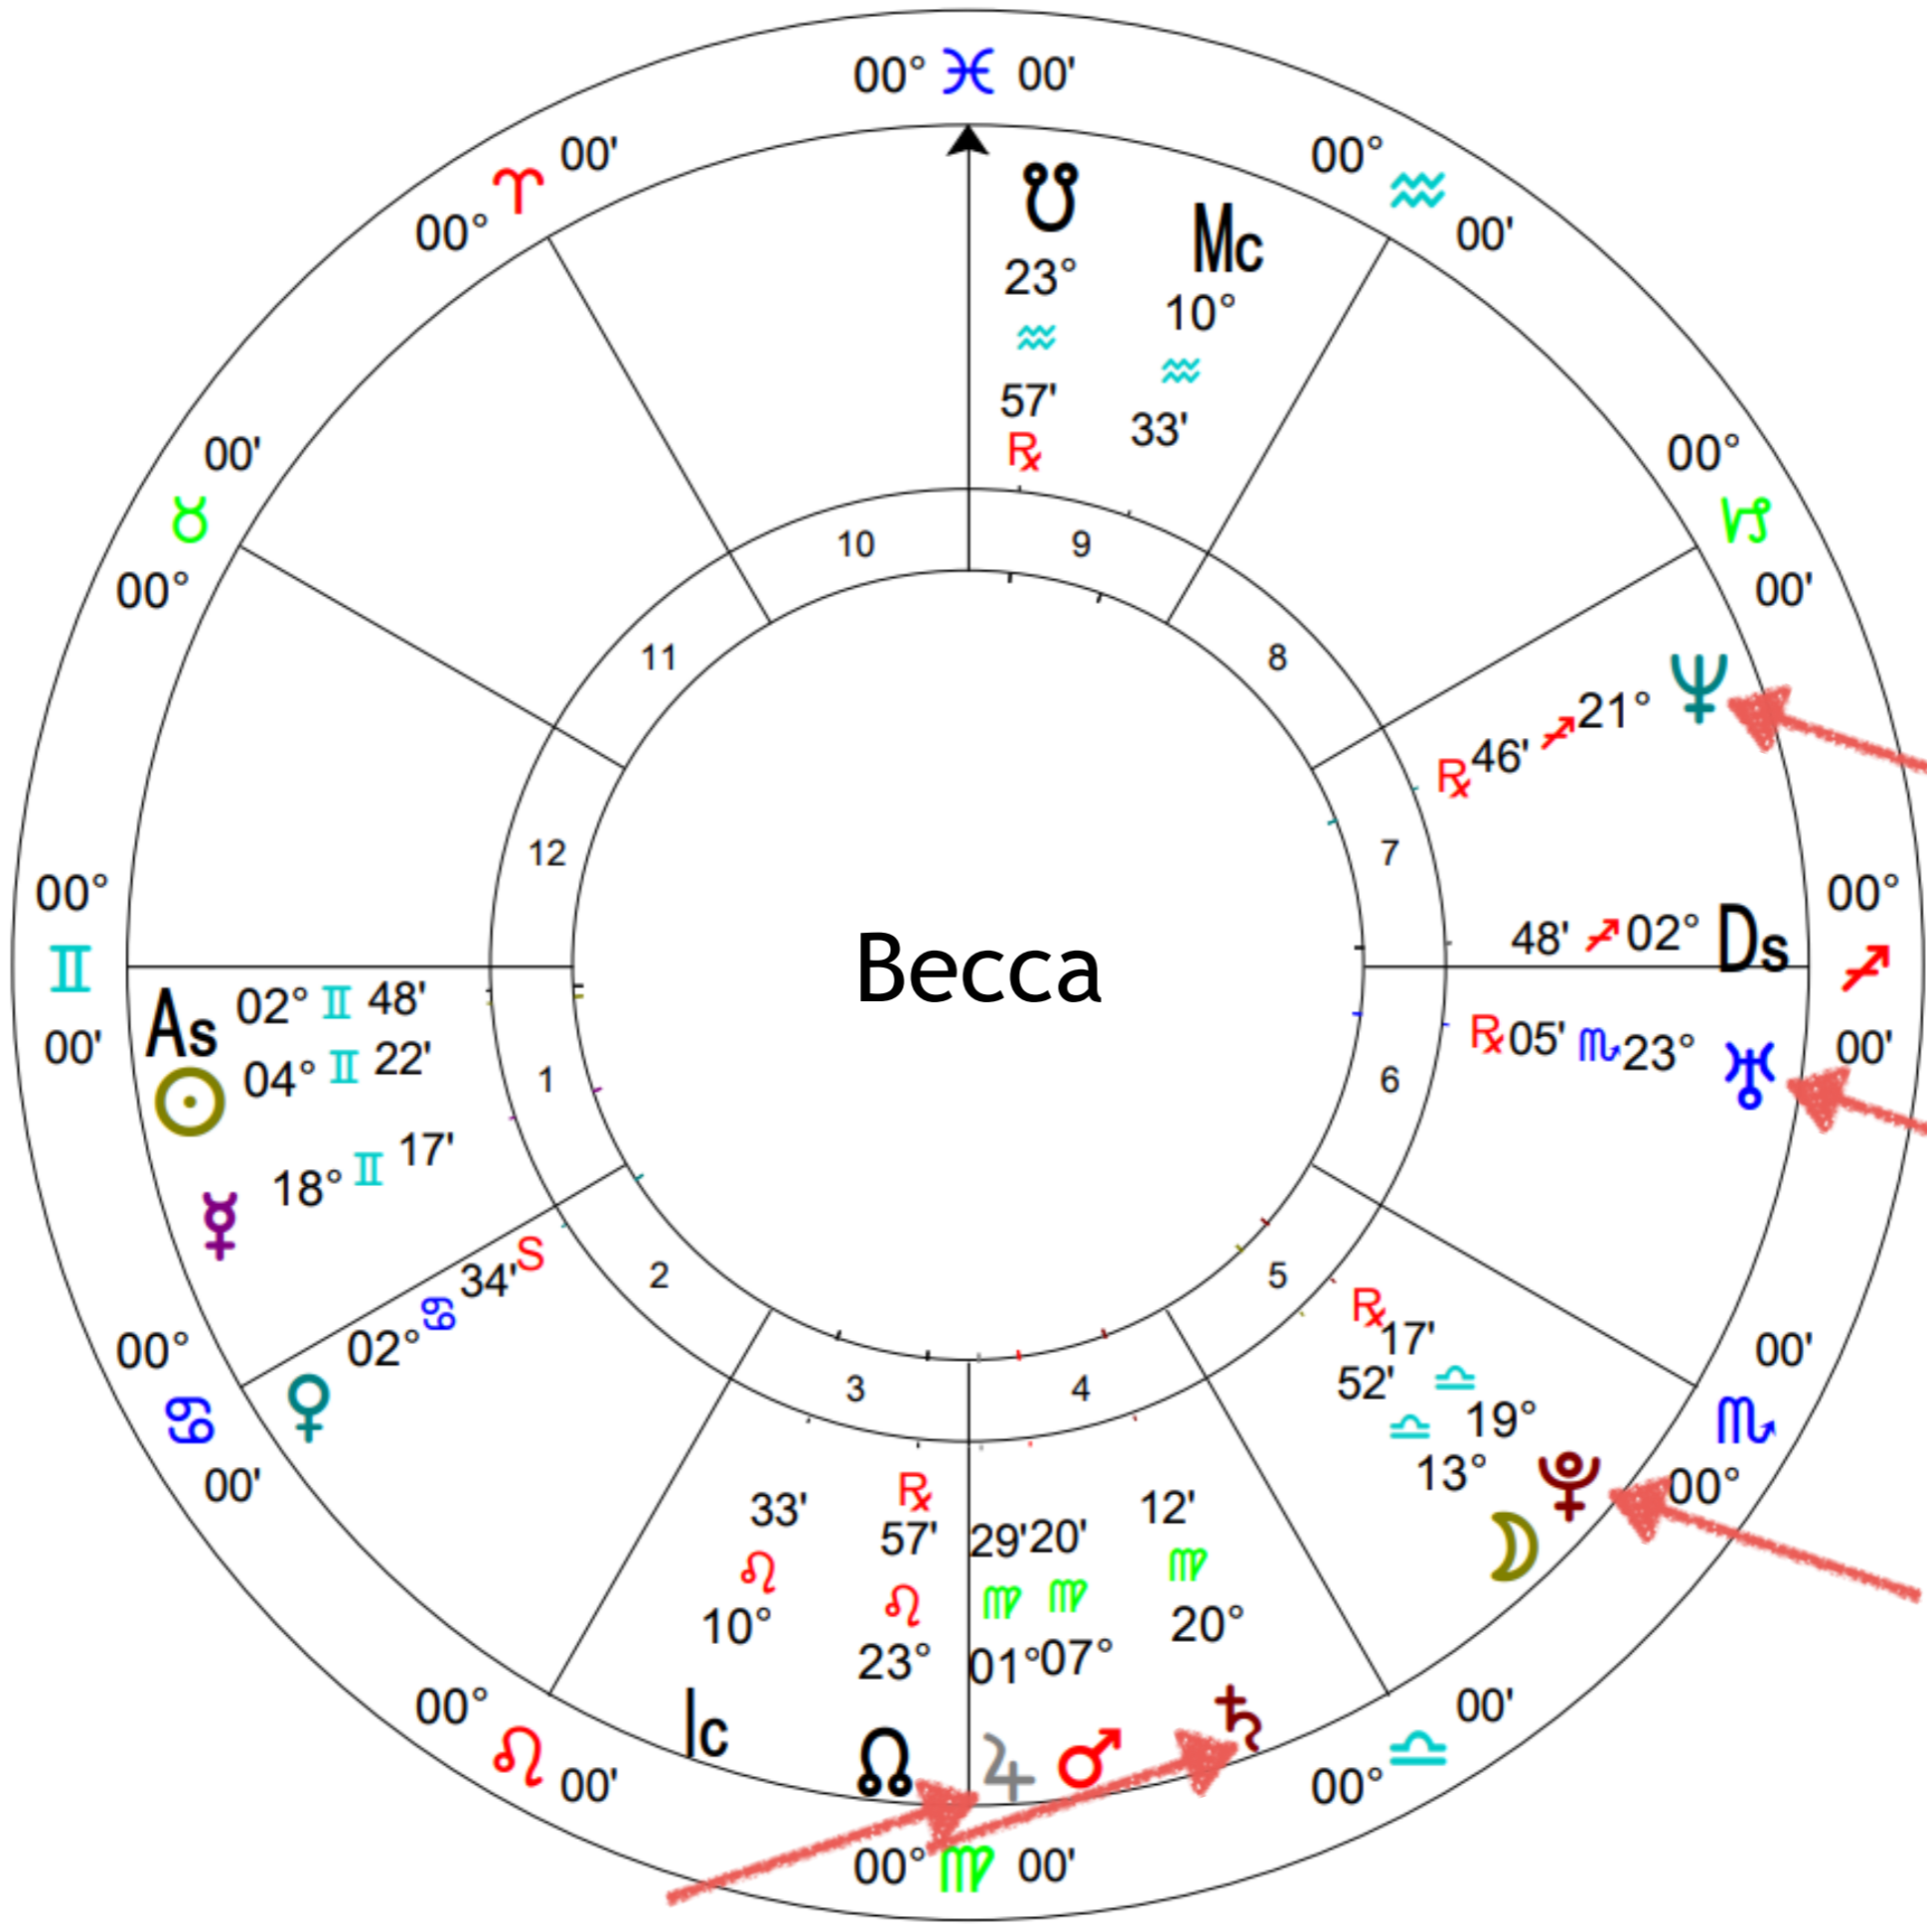

Dynamic Aspects

Conjunctions ☌
Squares □
Oppositions ☍

Dynamic aspects are the most active of all the aspects, the catalysts for change.

Complexes

- Conjunction - Right next or within 10 degrees
- Opposition - Across the chart within 10 degrees
- Square - 90 degrees apart within 10 degrees
- Intuitive Relationship

Looking for Complexes to...

- Personal Planets

Conjunction

Right Next to or Within 10 Degrees

Square

90 Degrees Apart
Within 10 Degrees

Additional Resources

The Shamanic Astrology Handbook