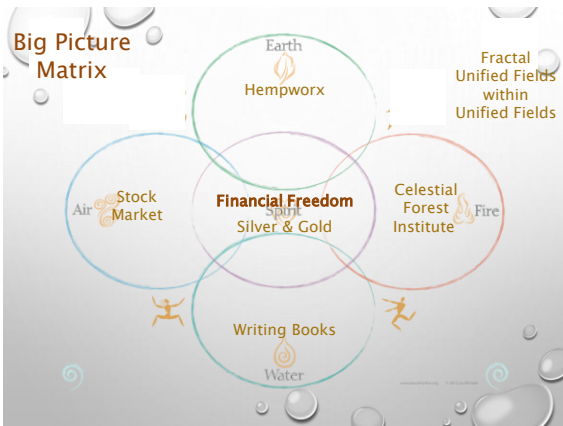

HOW IT EVOLVED...

BIG PICTURE VISION
CALLED TO PLACE A
COMPONENT IN EACH
ELEMENTAL QUADRANT
KEPT BEING CALLED TO DO IT
WITH EVERY CREATION
GUIDANCE ABOUT MOVING IT
SECTION FORWARD EACH WEEK

MOVED FROM...

LINEAR MANIFESTATION
TO FRACTAL
MANIFESTATION
OPEN FOR A NEXT LEVEL
TRANSMISSION