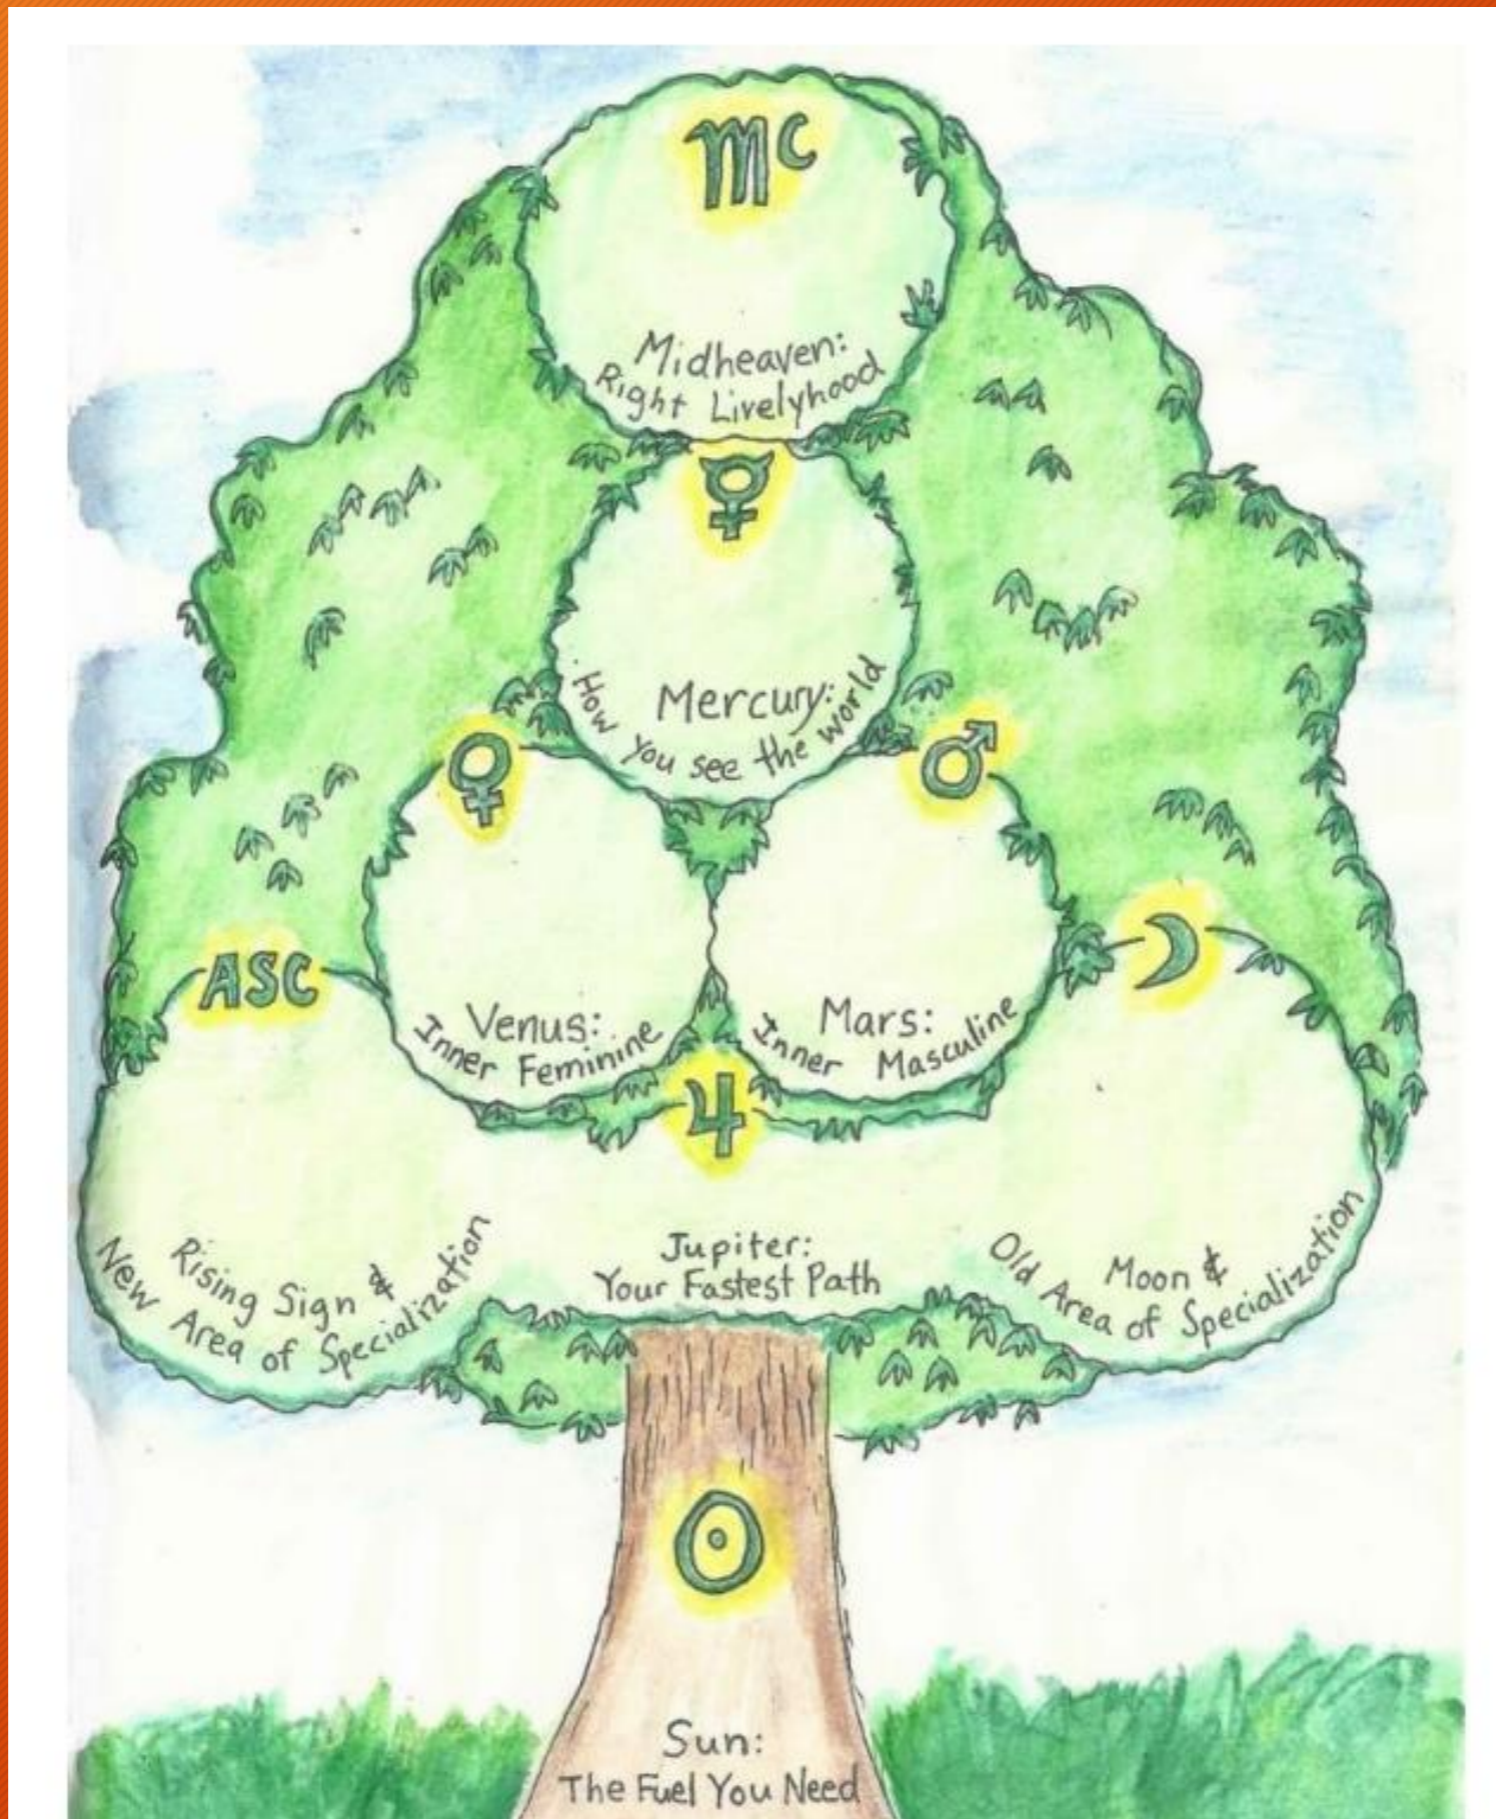

Creation Team Integration