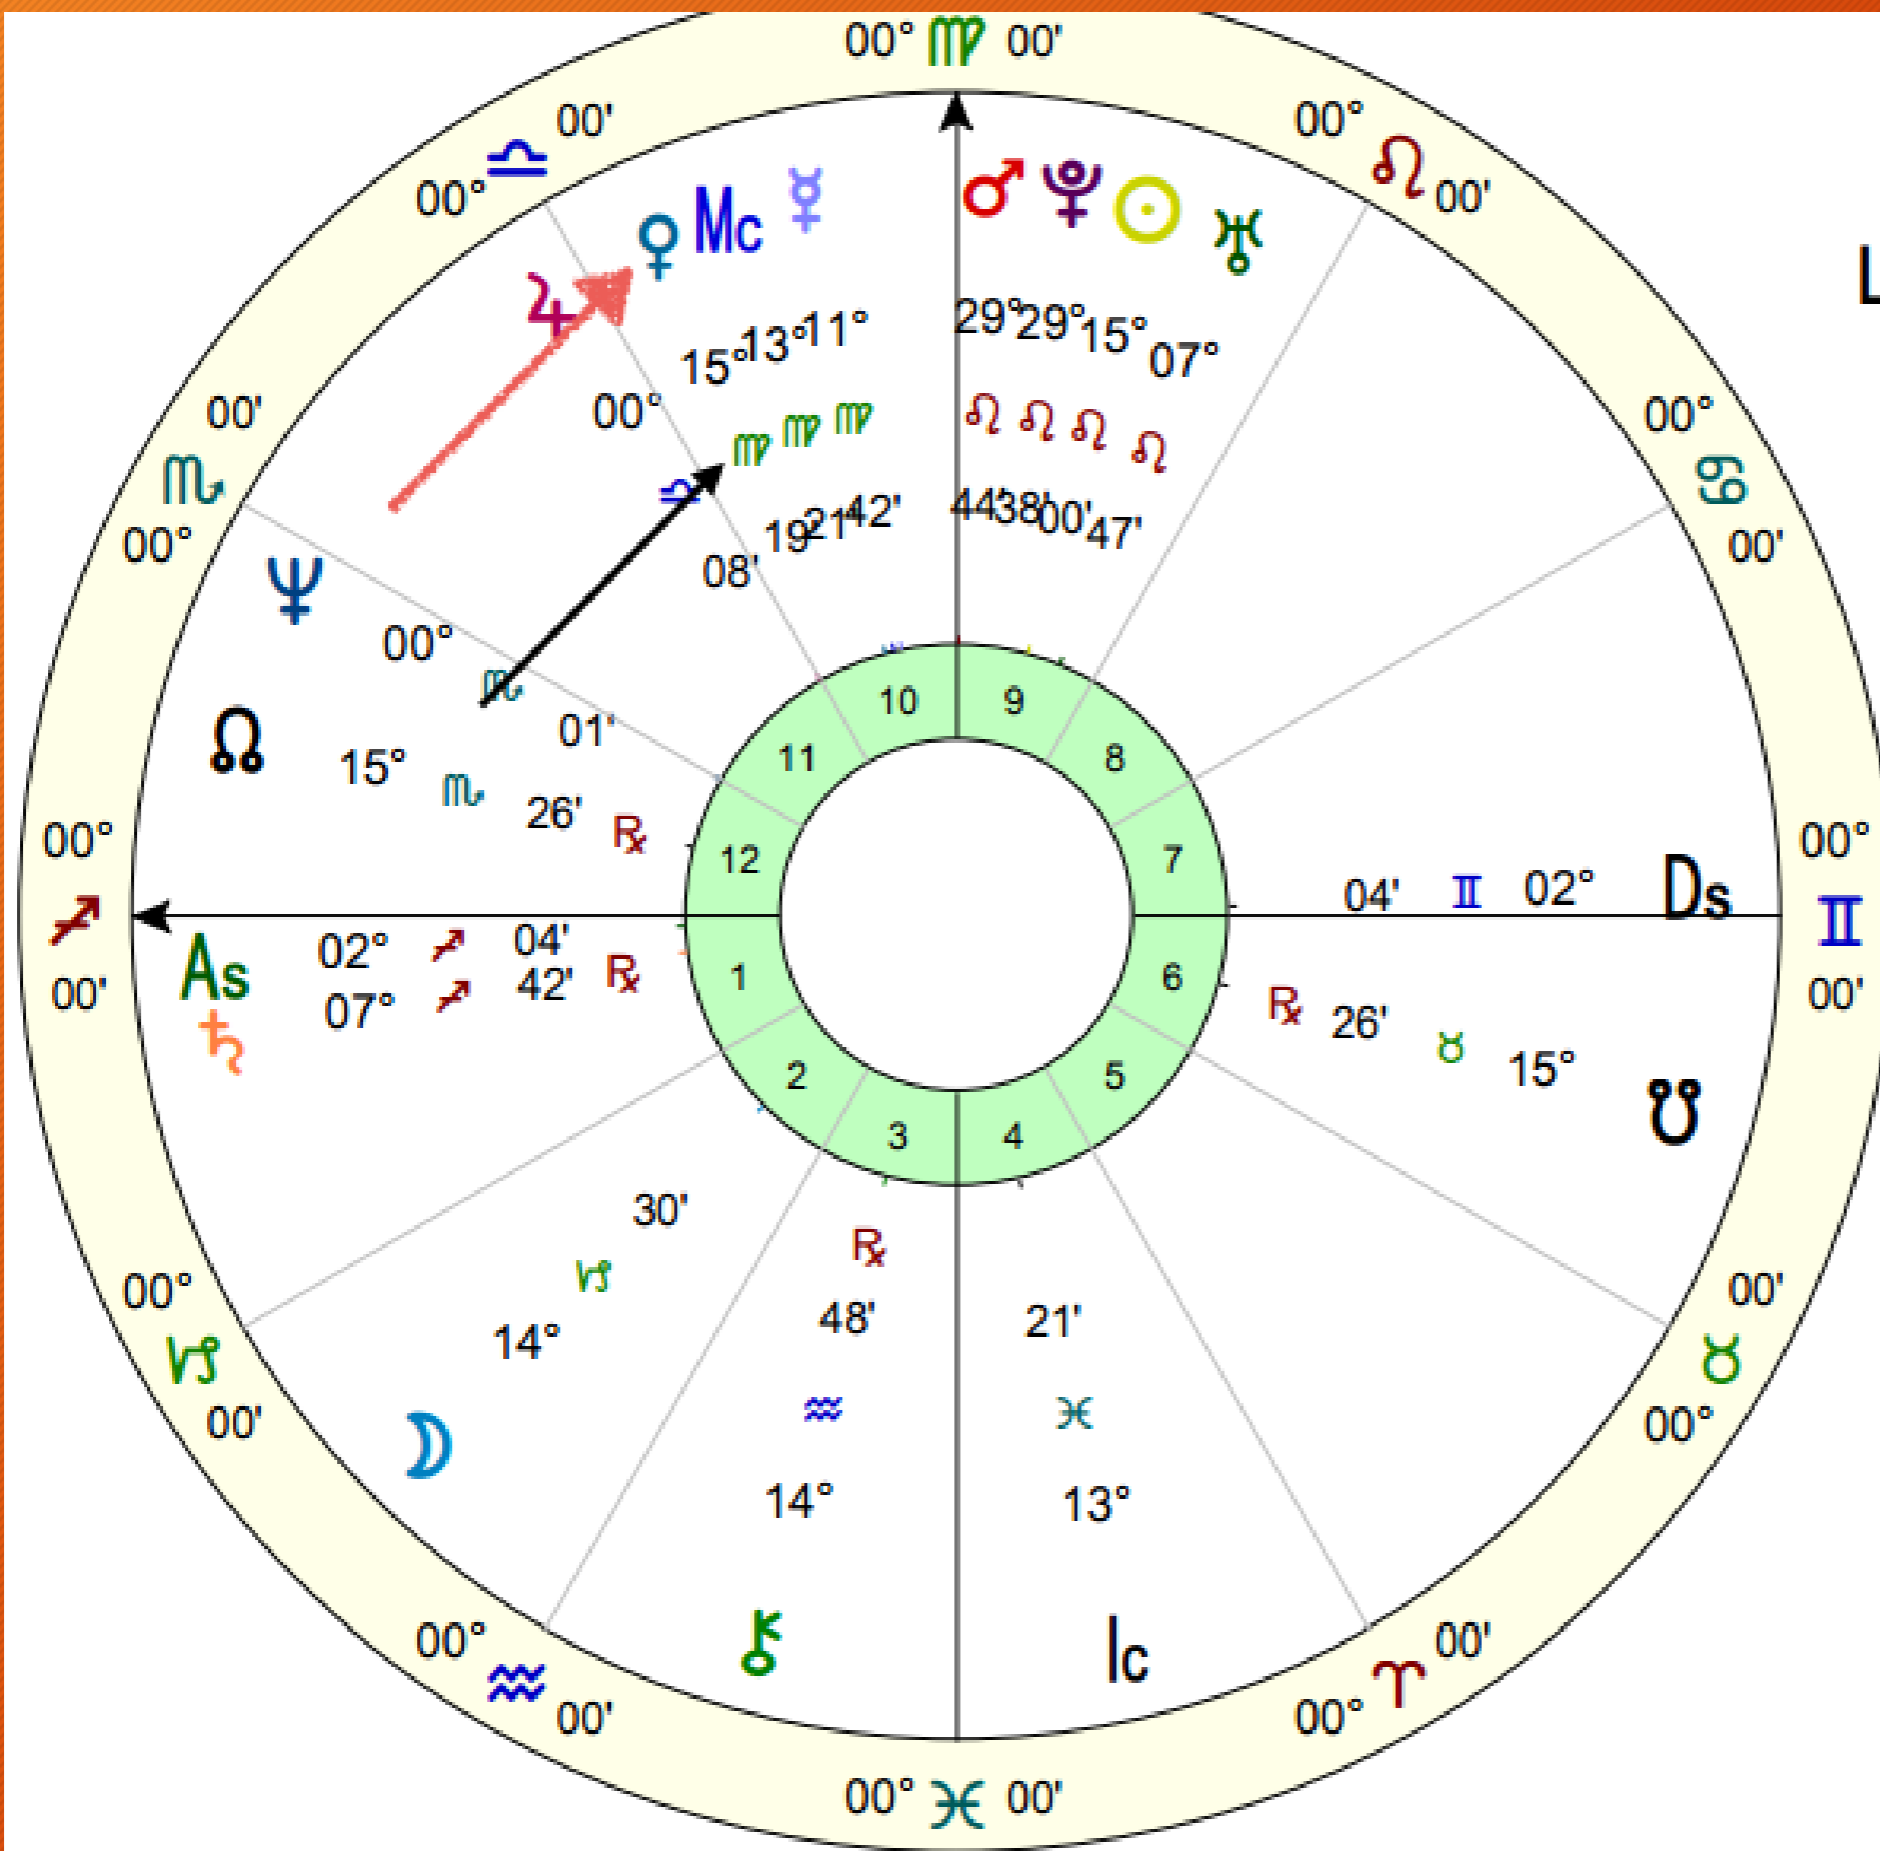

Looking Initially
for 2 symbols

Astrological
Black

&

Planet
Red

Archetype House Guide

HOUSE/GATE	ARCHETYPE	SYMBOL
1	<i>Aries</i>	
2	<i>Taurus</i>	
3	<i>Gemini</i>	
4	<i>Cancer</i>	
5	<i>Leo</i>	
6	<i>Virgo</i>	
7	<i>Libra</i>	
8	<i>Scorpio</i>	
9	<i>Sagittarius</i>	
10	<i>Capricorn</i>	
11	<i>Aquarius</i>	
12	<i>Pisces</i>