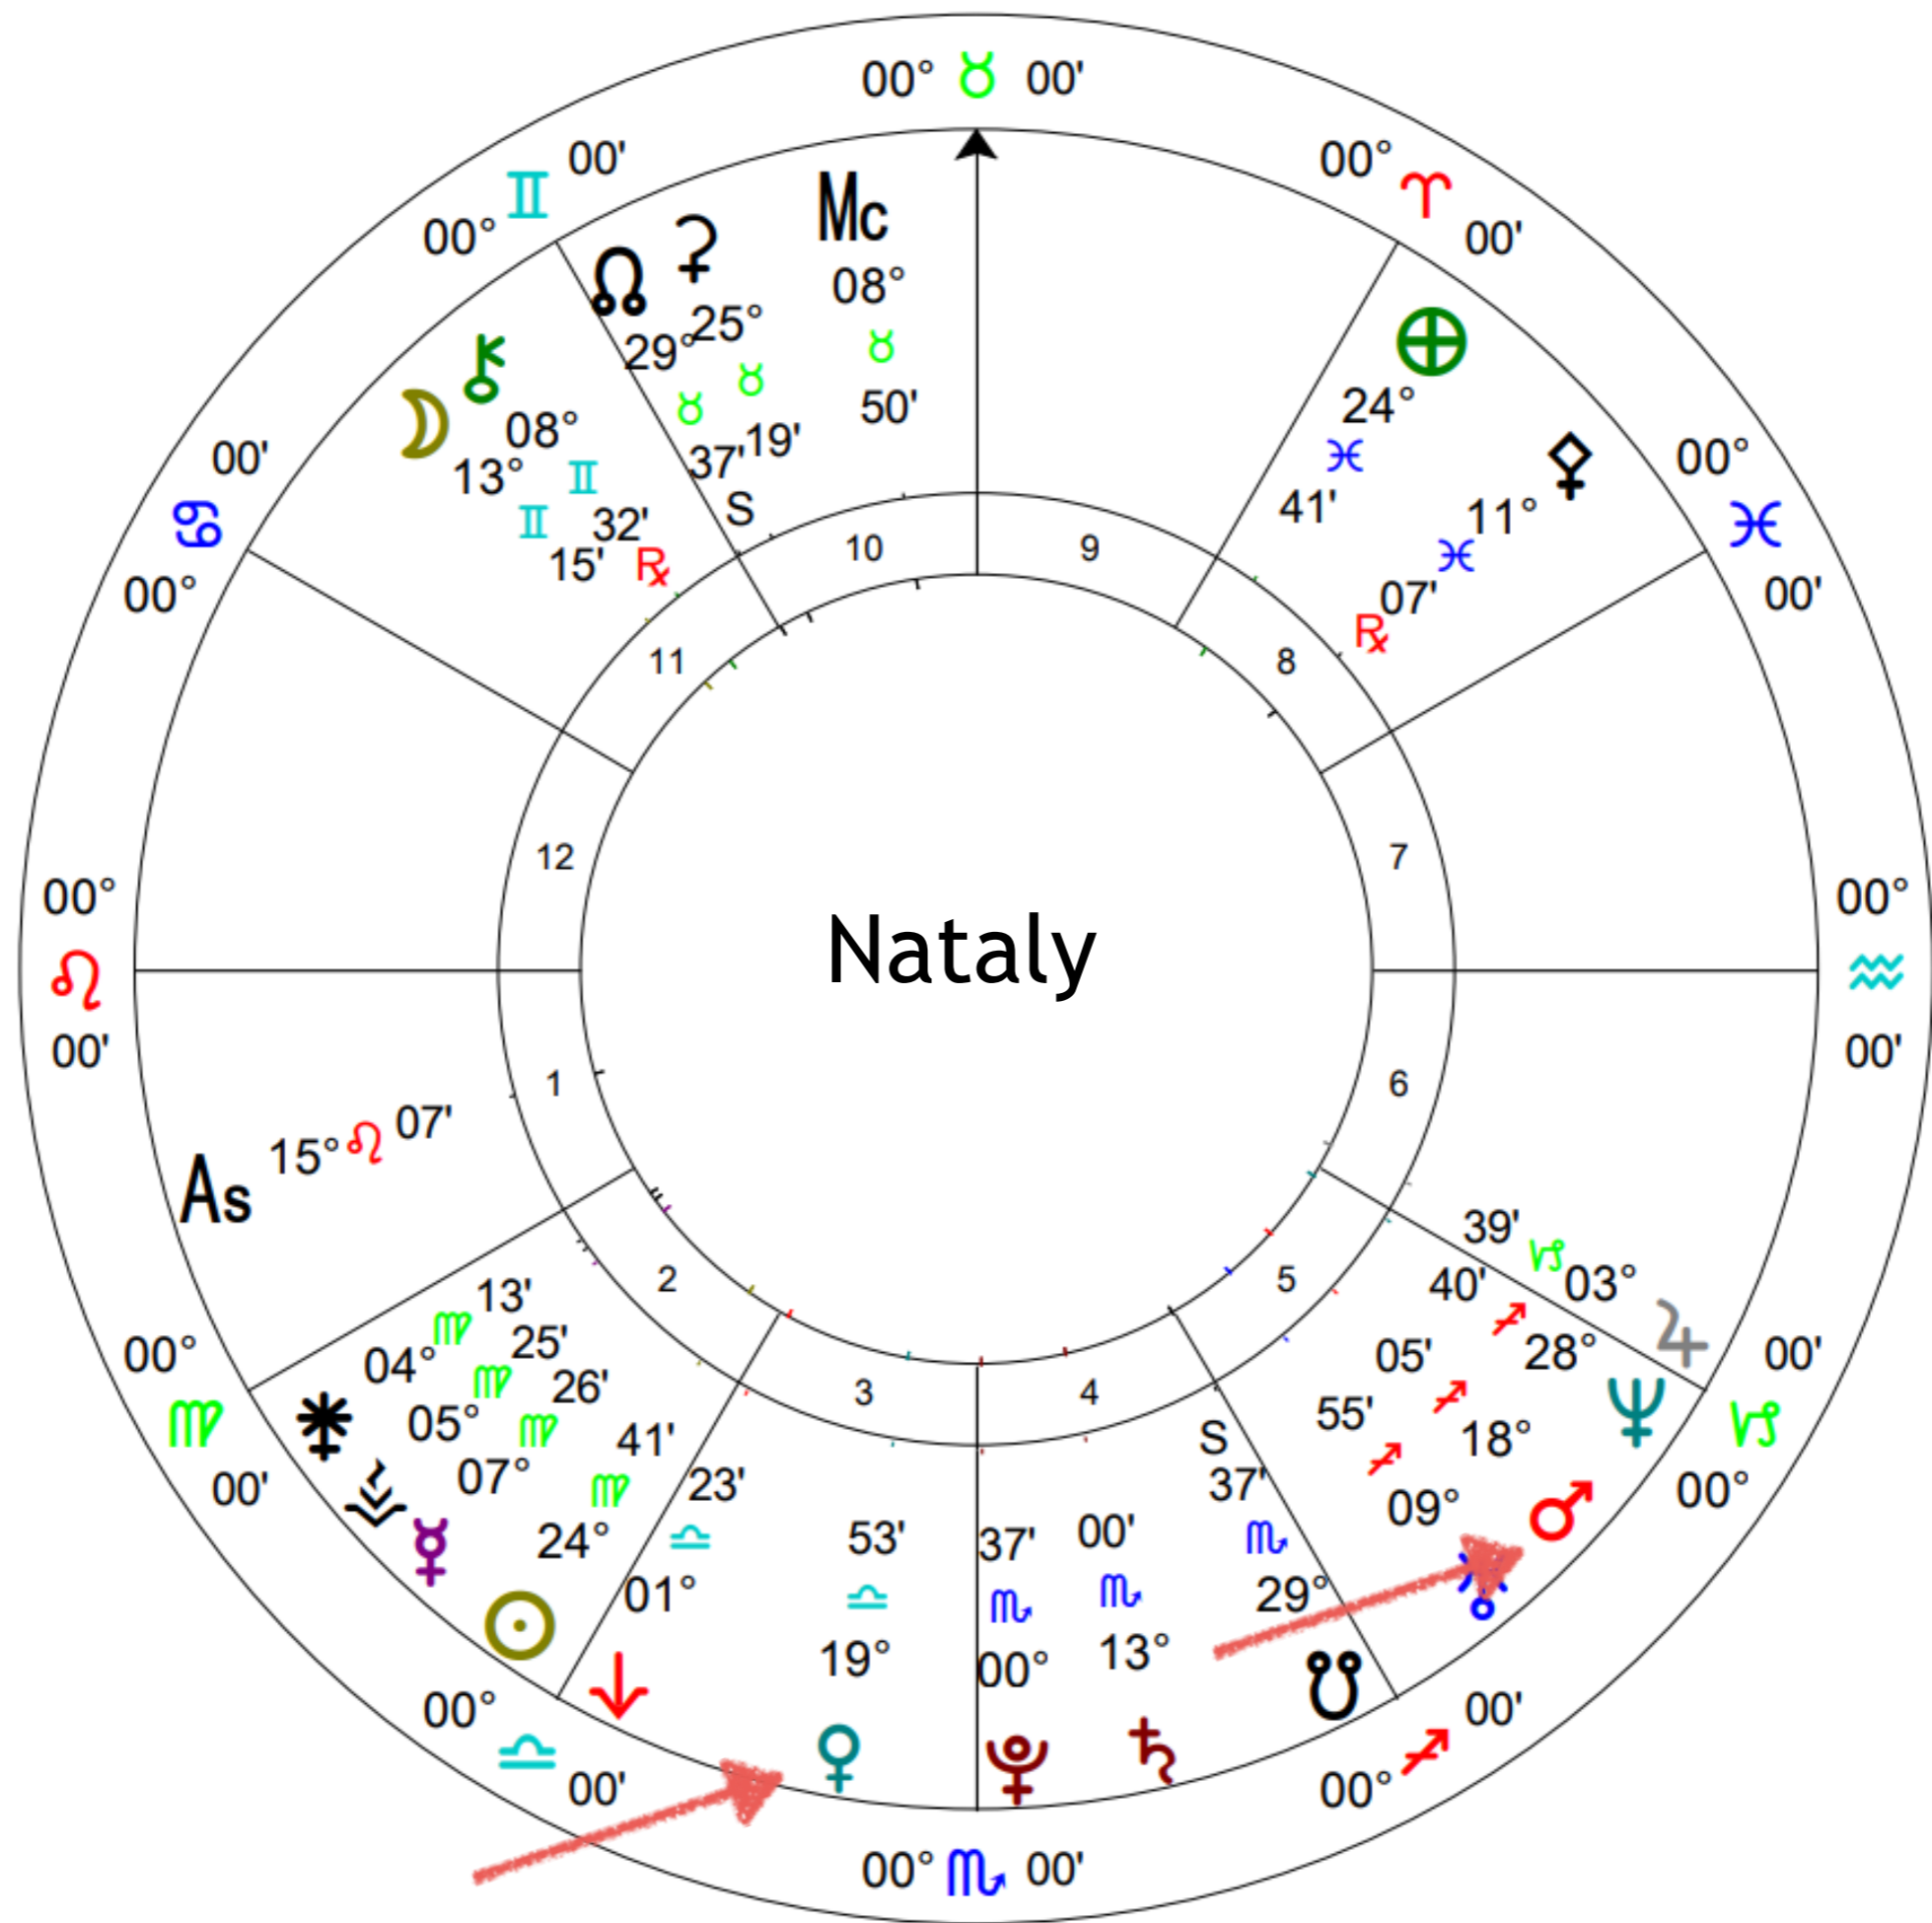

Getting Re-acquainted
with your team

Venus

Feminine Self

Venus

- Aries: Honor her independence, freedom, ability to play and defend.
- Taurus: Honor her capacity to savor life, and create beauty, and intimacy.
- Gemini: Honor her brilliant, free mind, and creativity.
- Cancer: Honor her ability to nurture, responsibly give love, and commitment to family.
- Leo: Honor her confident radiant self-loving empowering leadership.
- Virgo: Honor her as priestess dedicated to her sacred work.