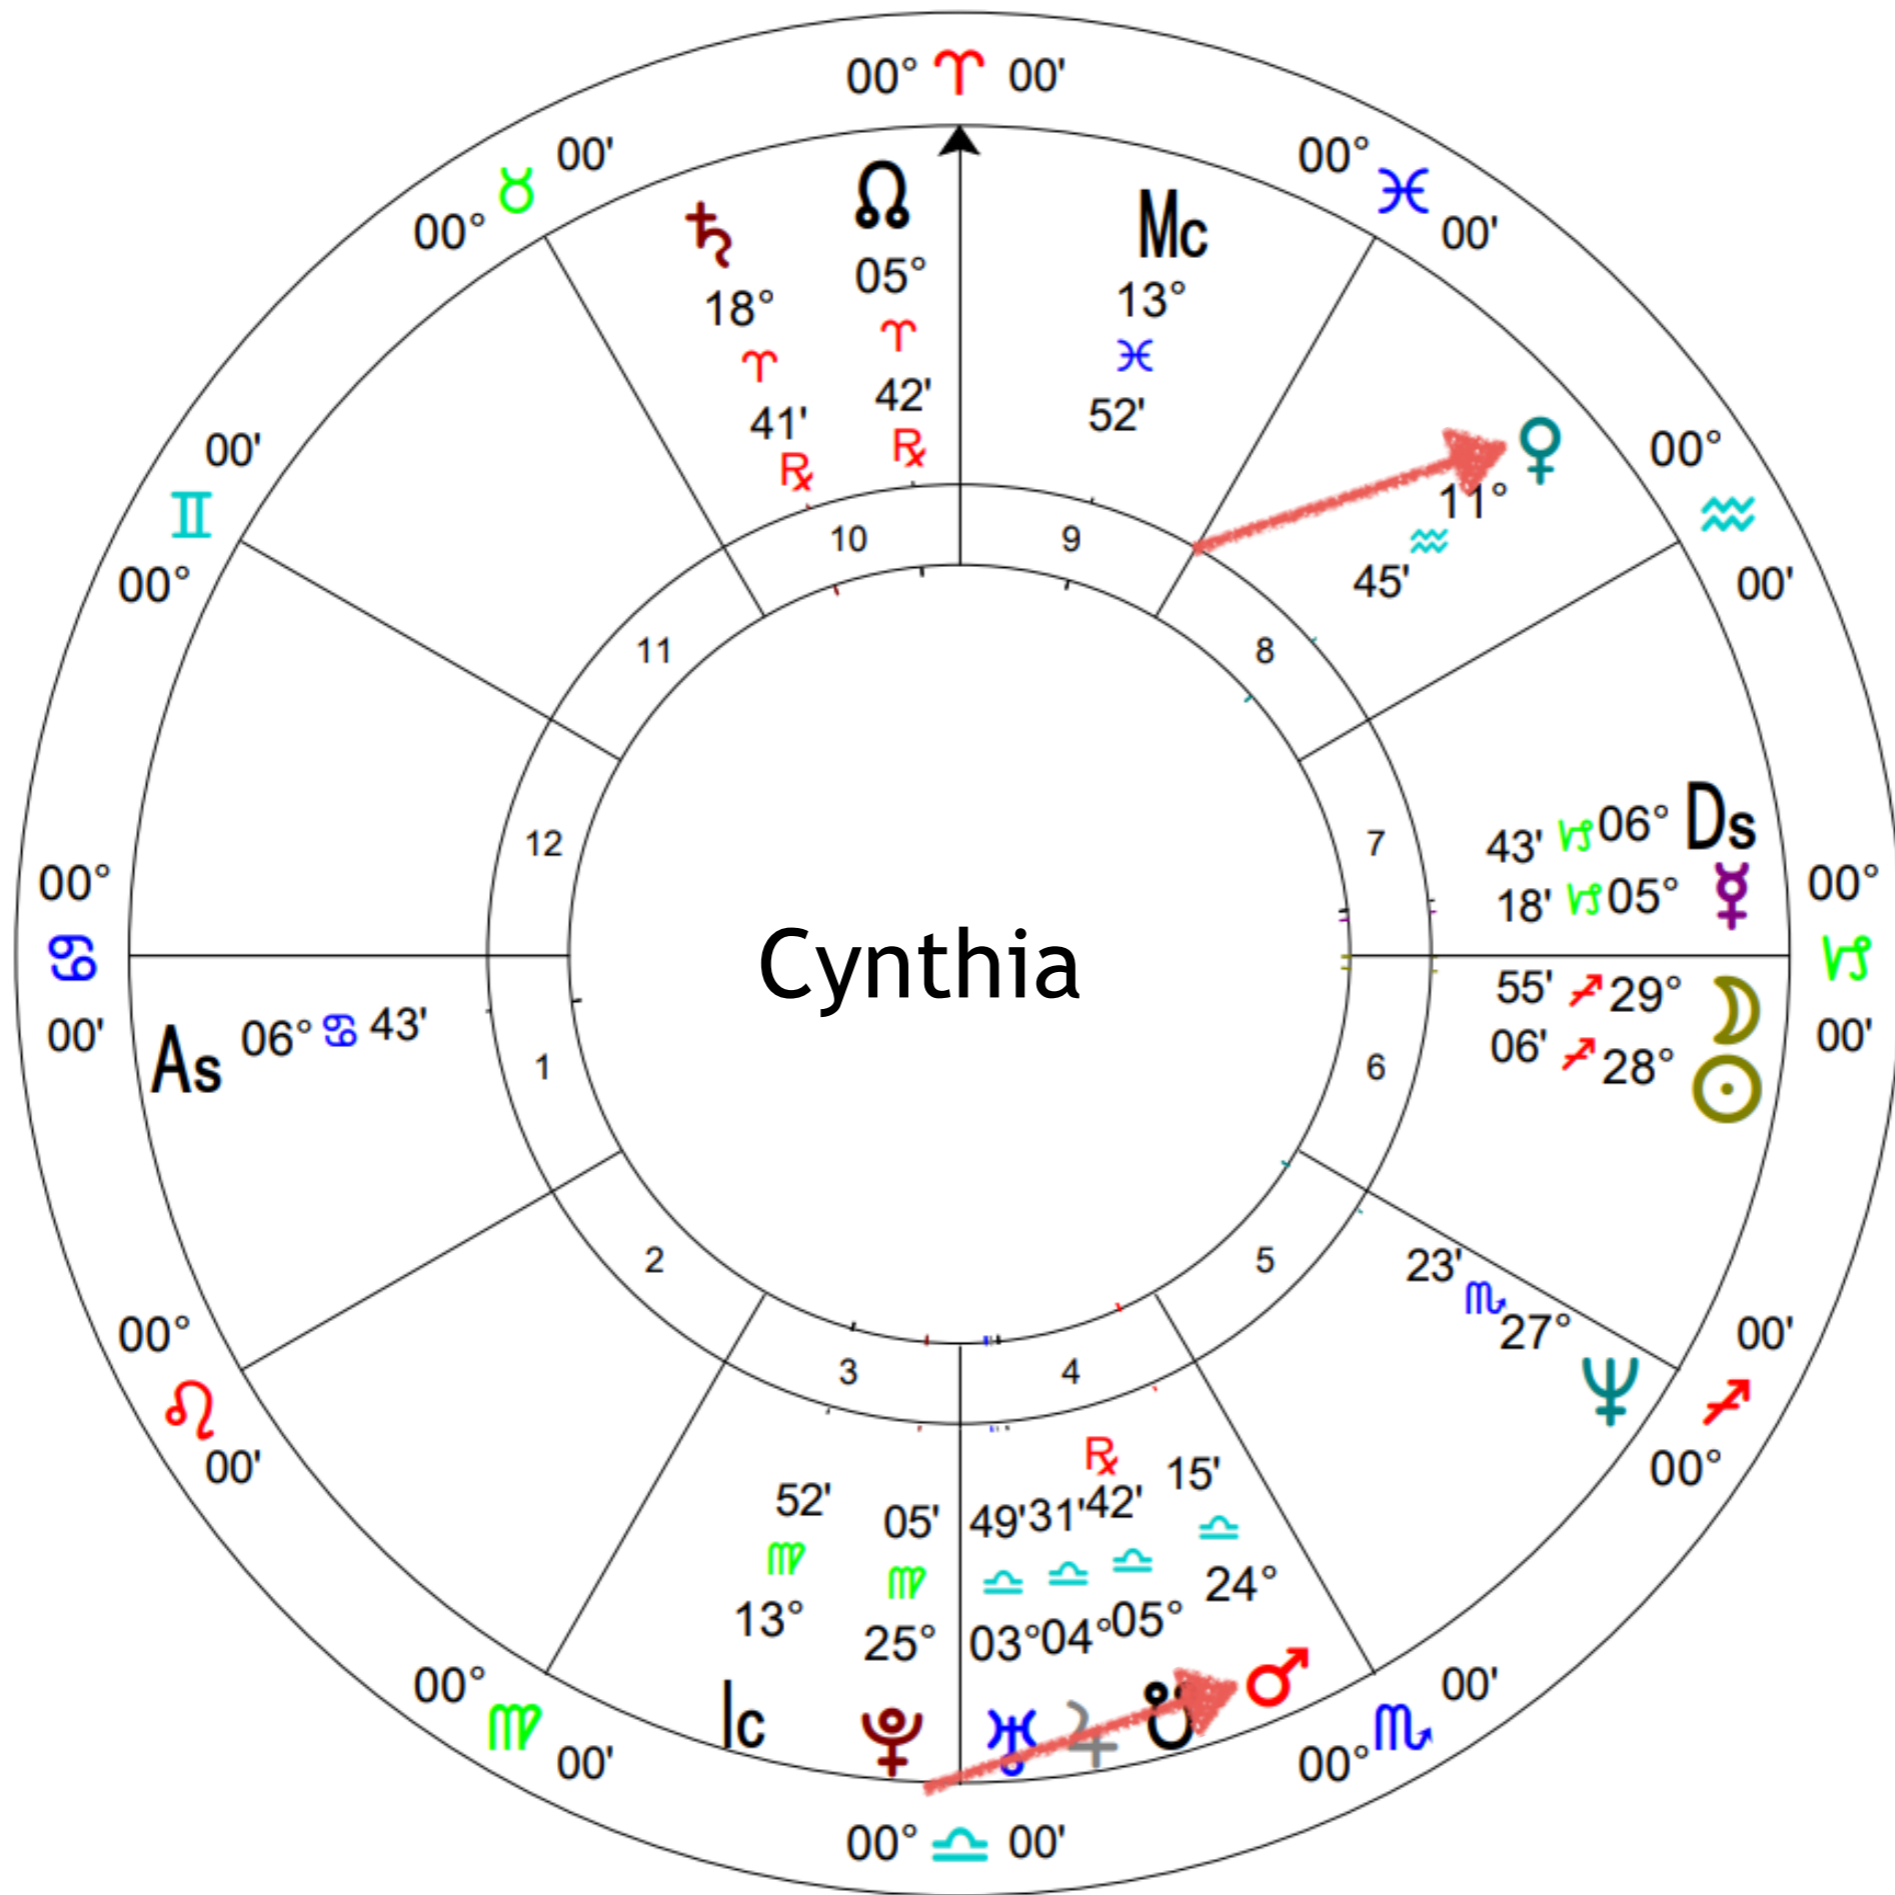

Getting Re-acquainted
with your team

Venus

Feminine Self

Venus

- Aries: Honor her independence, freedom, ability to play and defend.
- Taurus: Honor her capacity to savor life, and create beauty, and intimacy.
- Gemini: Honor her brilliant, free mind, and creativity.
- Cancer: Honor her ability to nurture, responsibly give love, and commitment to family.
- Leo: Honor her confident radiant self-loving empowering leadership.
- Virgo: Honor her as priestess dedicated to her sacred work.

Venus

- **Libra:** Honor her ability to be a good partner and prioritize the relationship over self.
- **Scorpio:** Honor her feelings and ability to generate life force.
- **Sagittarius:** Honor her quest and independence.
- **Capricorn:** Honor and respect her ability to provide and be responsible.
- **Aquarius:** Honor her mind, freedom, and self-reliance.
- **Pisces:** Honor her as a safe space of unconditional compassion and love.

Message from Your Venus Archetype

Venus

Feminine Self

Mars

Masculine Self

Mars

- Aries: “Rugged Individualist” develop innocence, fun, courage, and play
- Taurus: “Lover” develop deep physical intimacy, and lovemaking as an art form.
- Gemini: “Eternal Youth” develop freedom from rules, and creative mind.
- Cancer: “Good Father” develop ability to love and nurture.
- Leo: “King” develop courageous will, radiance, individuated self, self-love.
- Virgo: “Priest” develop sacred work, co-create with patterns of manifest world.