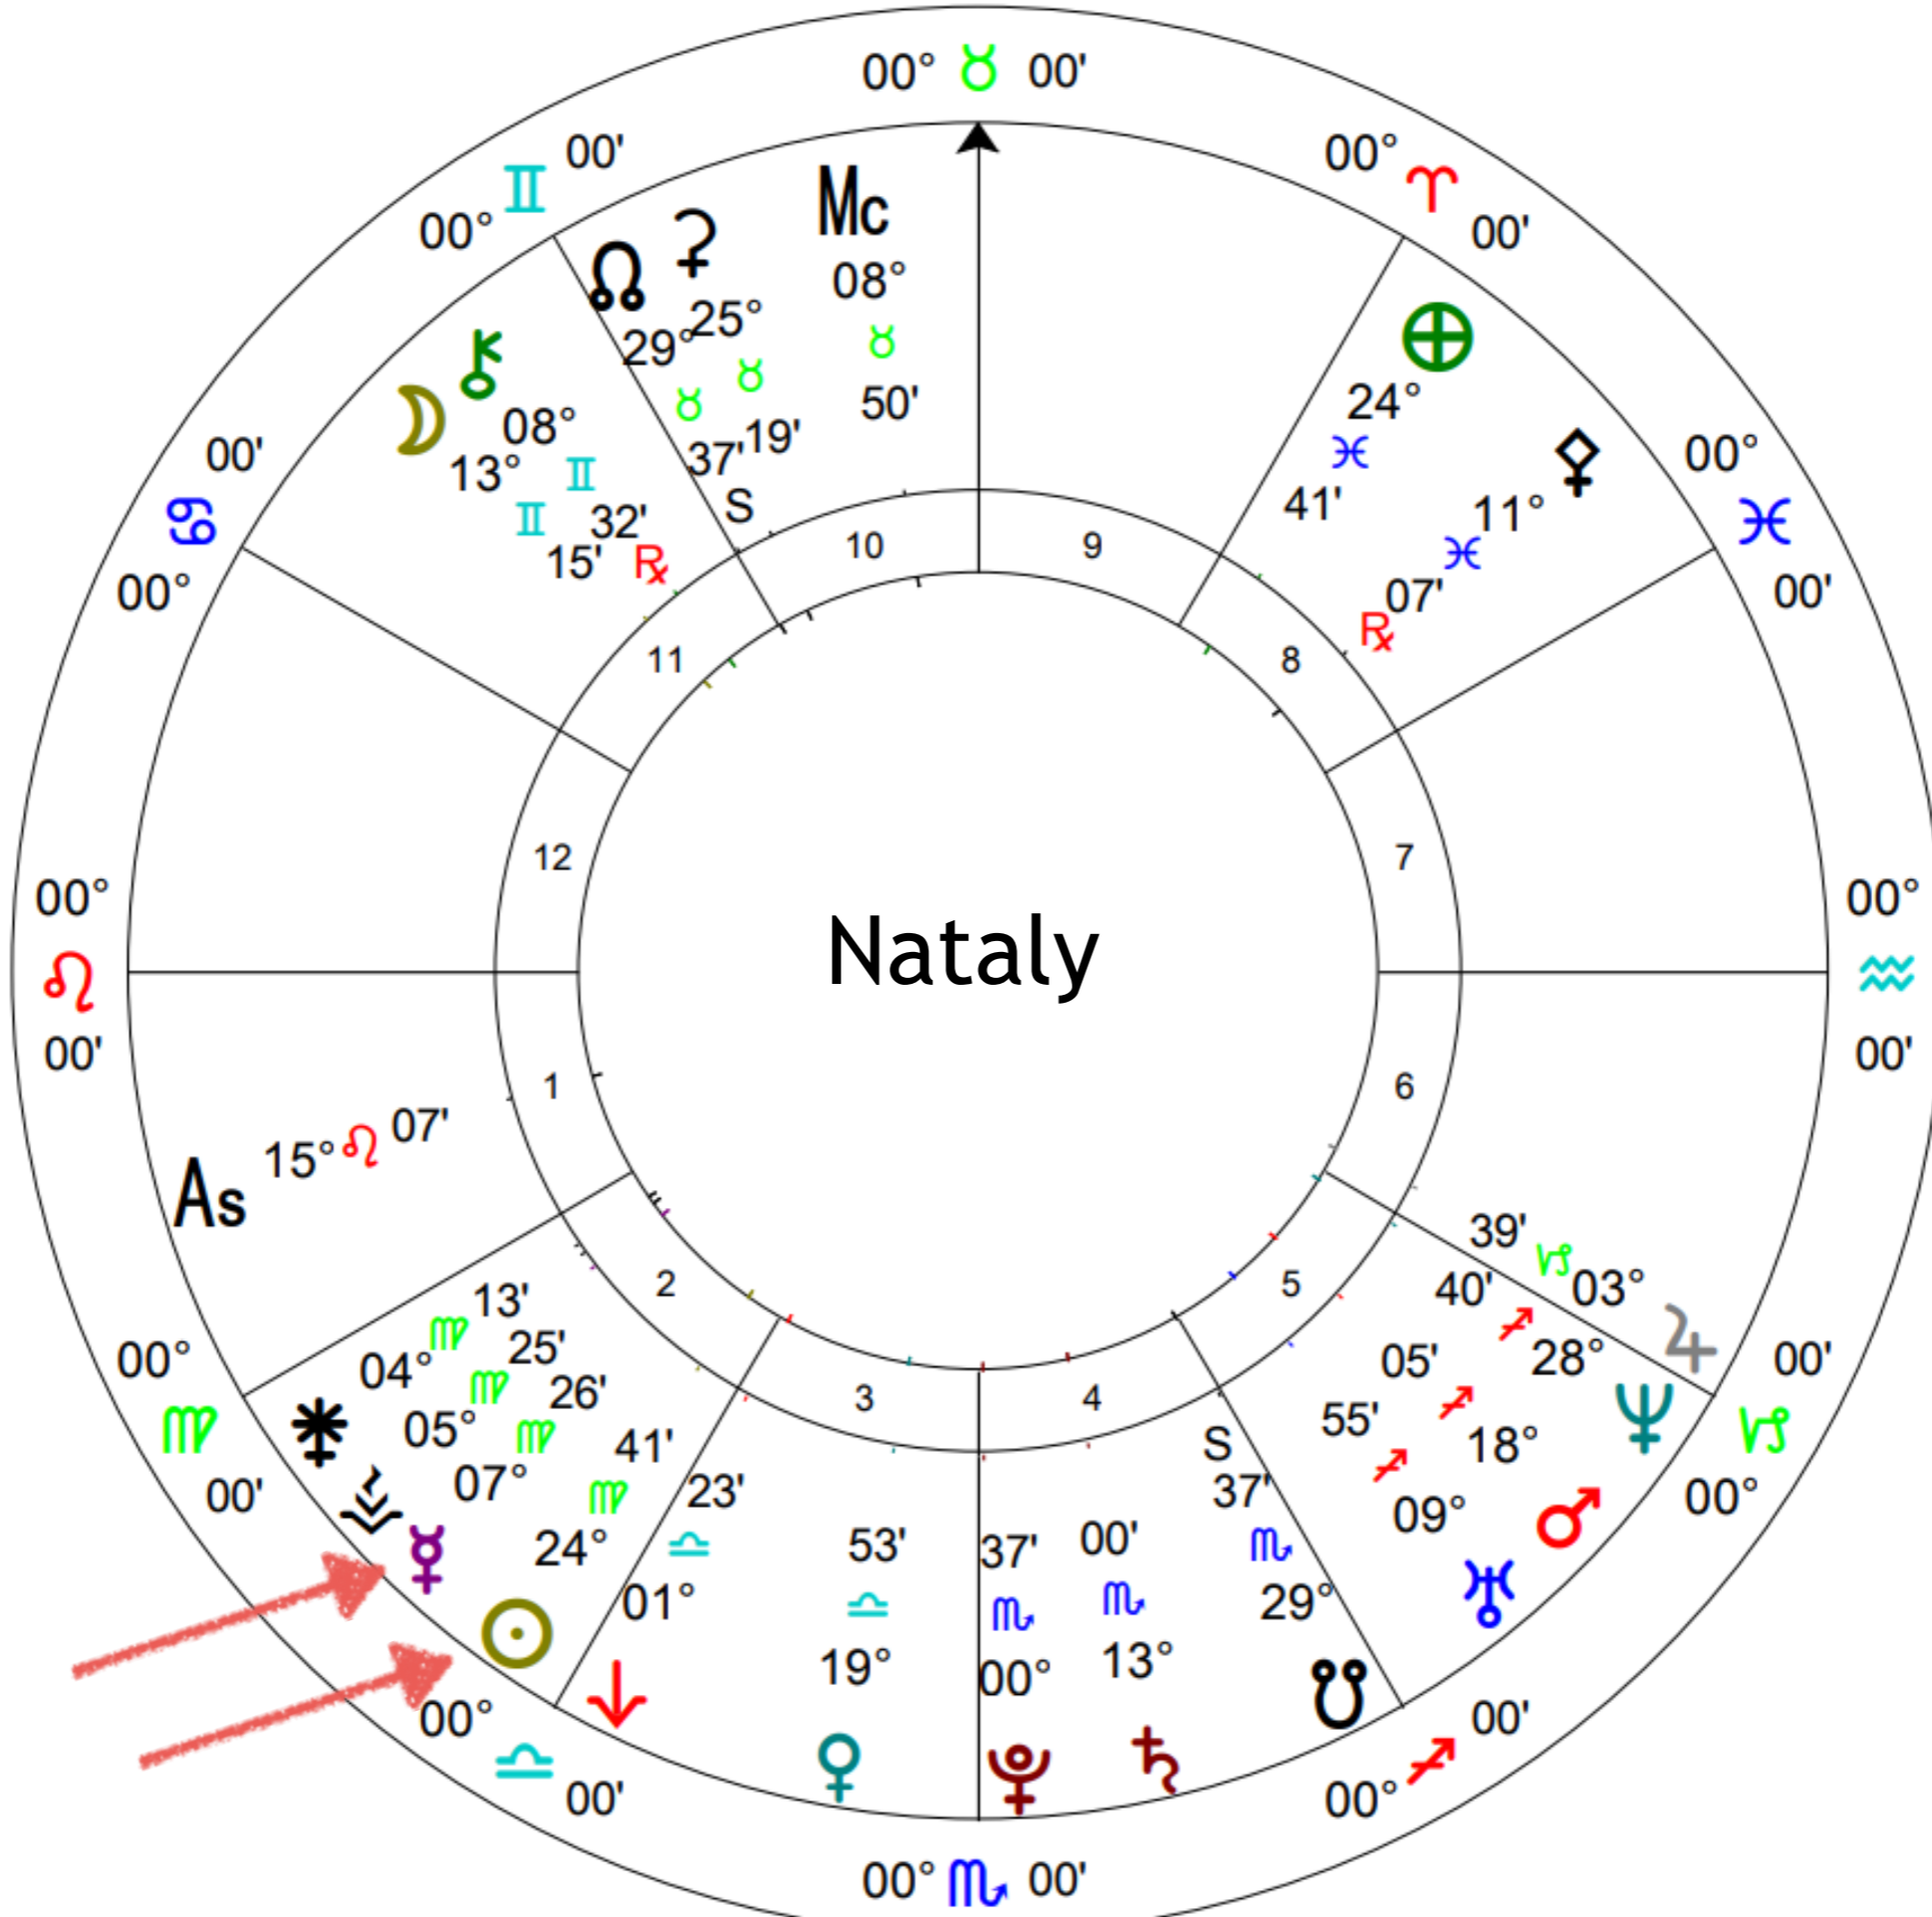

Message from Your Mars Archetype

Mars

Masculine Self

CONNECT WITH BOTH ARCHETYPES

HOW WELL ARE THEY DANCING TOGETHER WITH
CREATION?

Mercury

Communication Style

Mercury