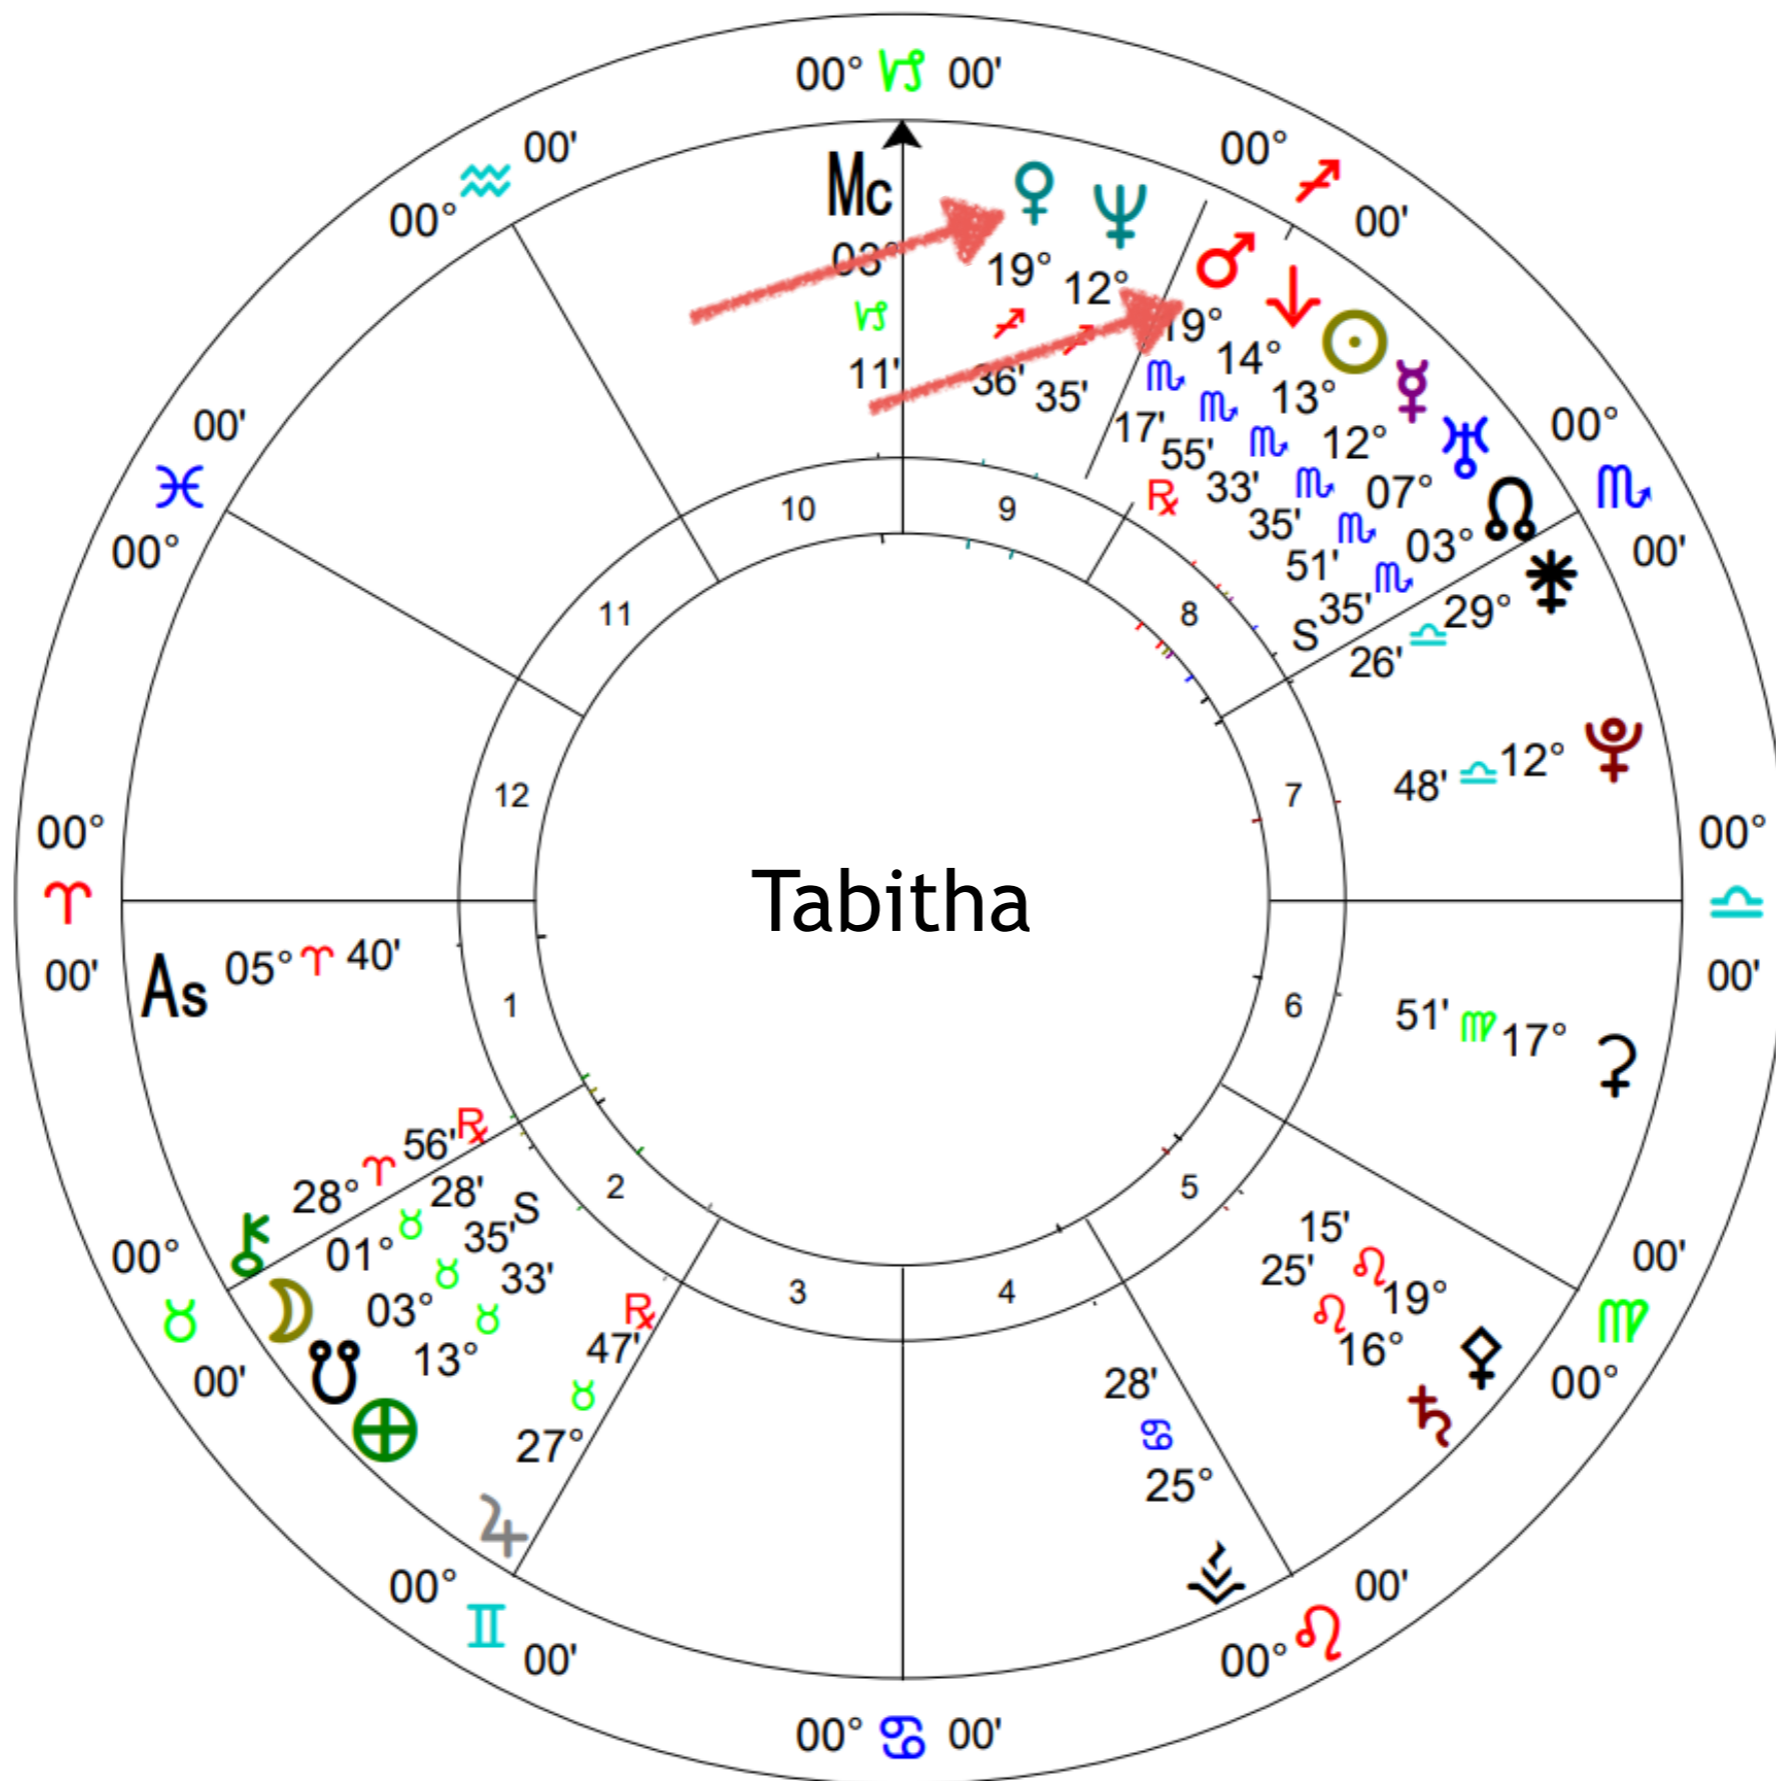

Getting Re-acquainted
with your team

Venus

Feminine Self

Venus

- Aries: Honor her independence, freedom, ability to play and defend.
- Taurus: Honor her capacity to savor life, and create beauty, and intimacy.
- Gemini: Honor her brilliant, free mind, and creativity.
- Cancer: Honor her ability to nurture, responsibly give love, and commitment to family.
- Leo: Honor her confident radiant self-loving empowering leadership.
- Virgo: Honor her as priestess dedicated to her sacred work.

Venus

- **Libra:** Honor her ability to be a good partner and prioritize the relationship over self.
- **Scorpio:** Honor her feelings and ability to generate life force.
- **Sagittarius:** Honor her quest and independence.
- **Capricorn:** Honor and respect her ability to provide and be responsible.
- **Aquarius:** Honor her mind, freedom, and self-reliance.
- **Pisces:** Honor her as a safe space of unconditional compassion and love.

Message from Your Venus Archetype

Venus

Feminine Self

Mars

Masculine Self

Mars

- Aries: “Rugged Individualist” develop innocence, fun, courage, and play
- Taurus: “Lover” develop deep physical intimacy, and lovemaking as an art form.
- Gemini: “Eternal Youth” develop freedom from rules, and creative mind.
- Cancer: “Good Father” develop ability to love and nurture.
- Leo: “King” develop courageous will, radiance, individuated self, self-love.
- Virgo: “Priest” develop sacred work, co-create with patterns of manifest world.