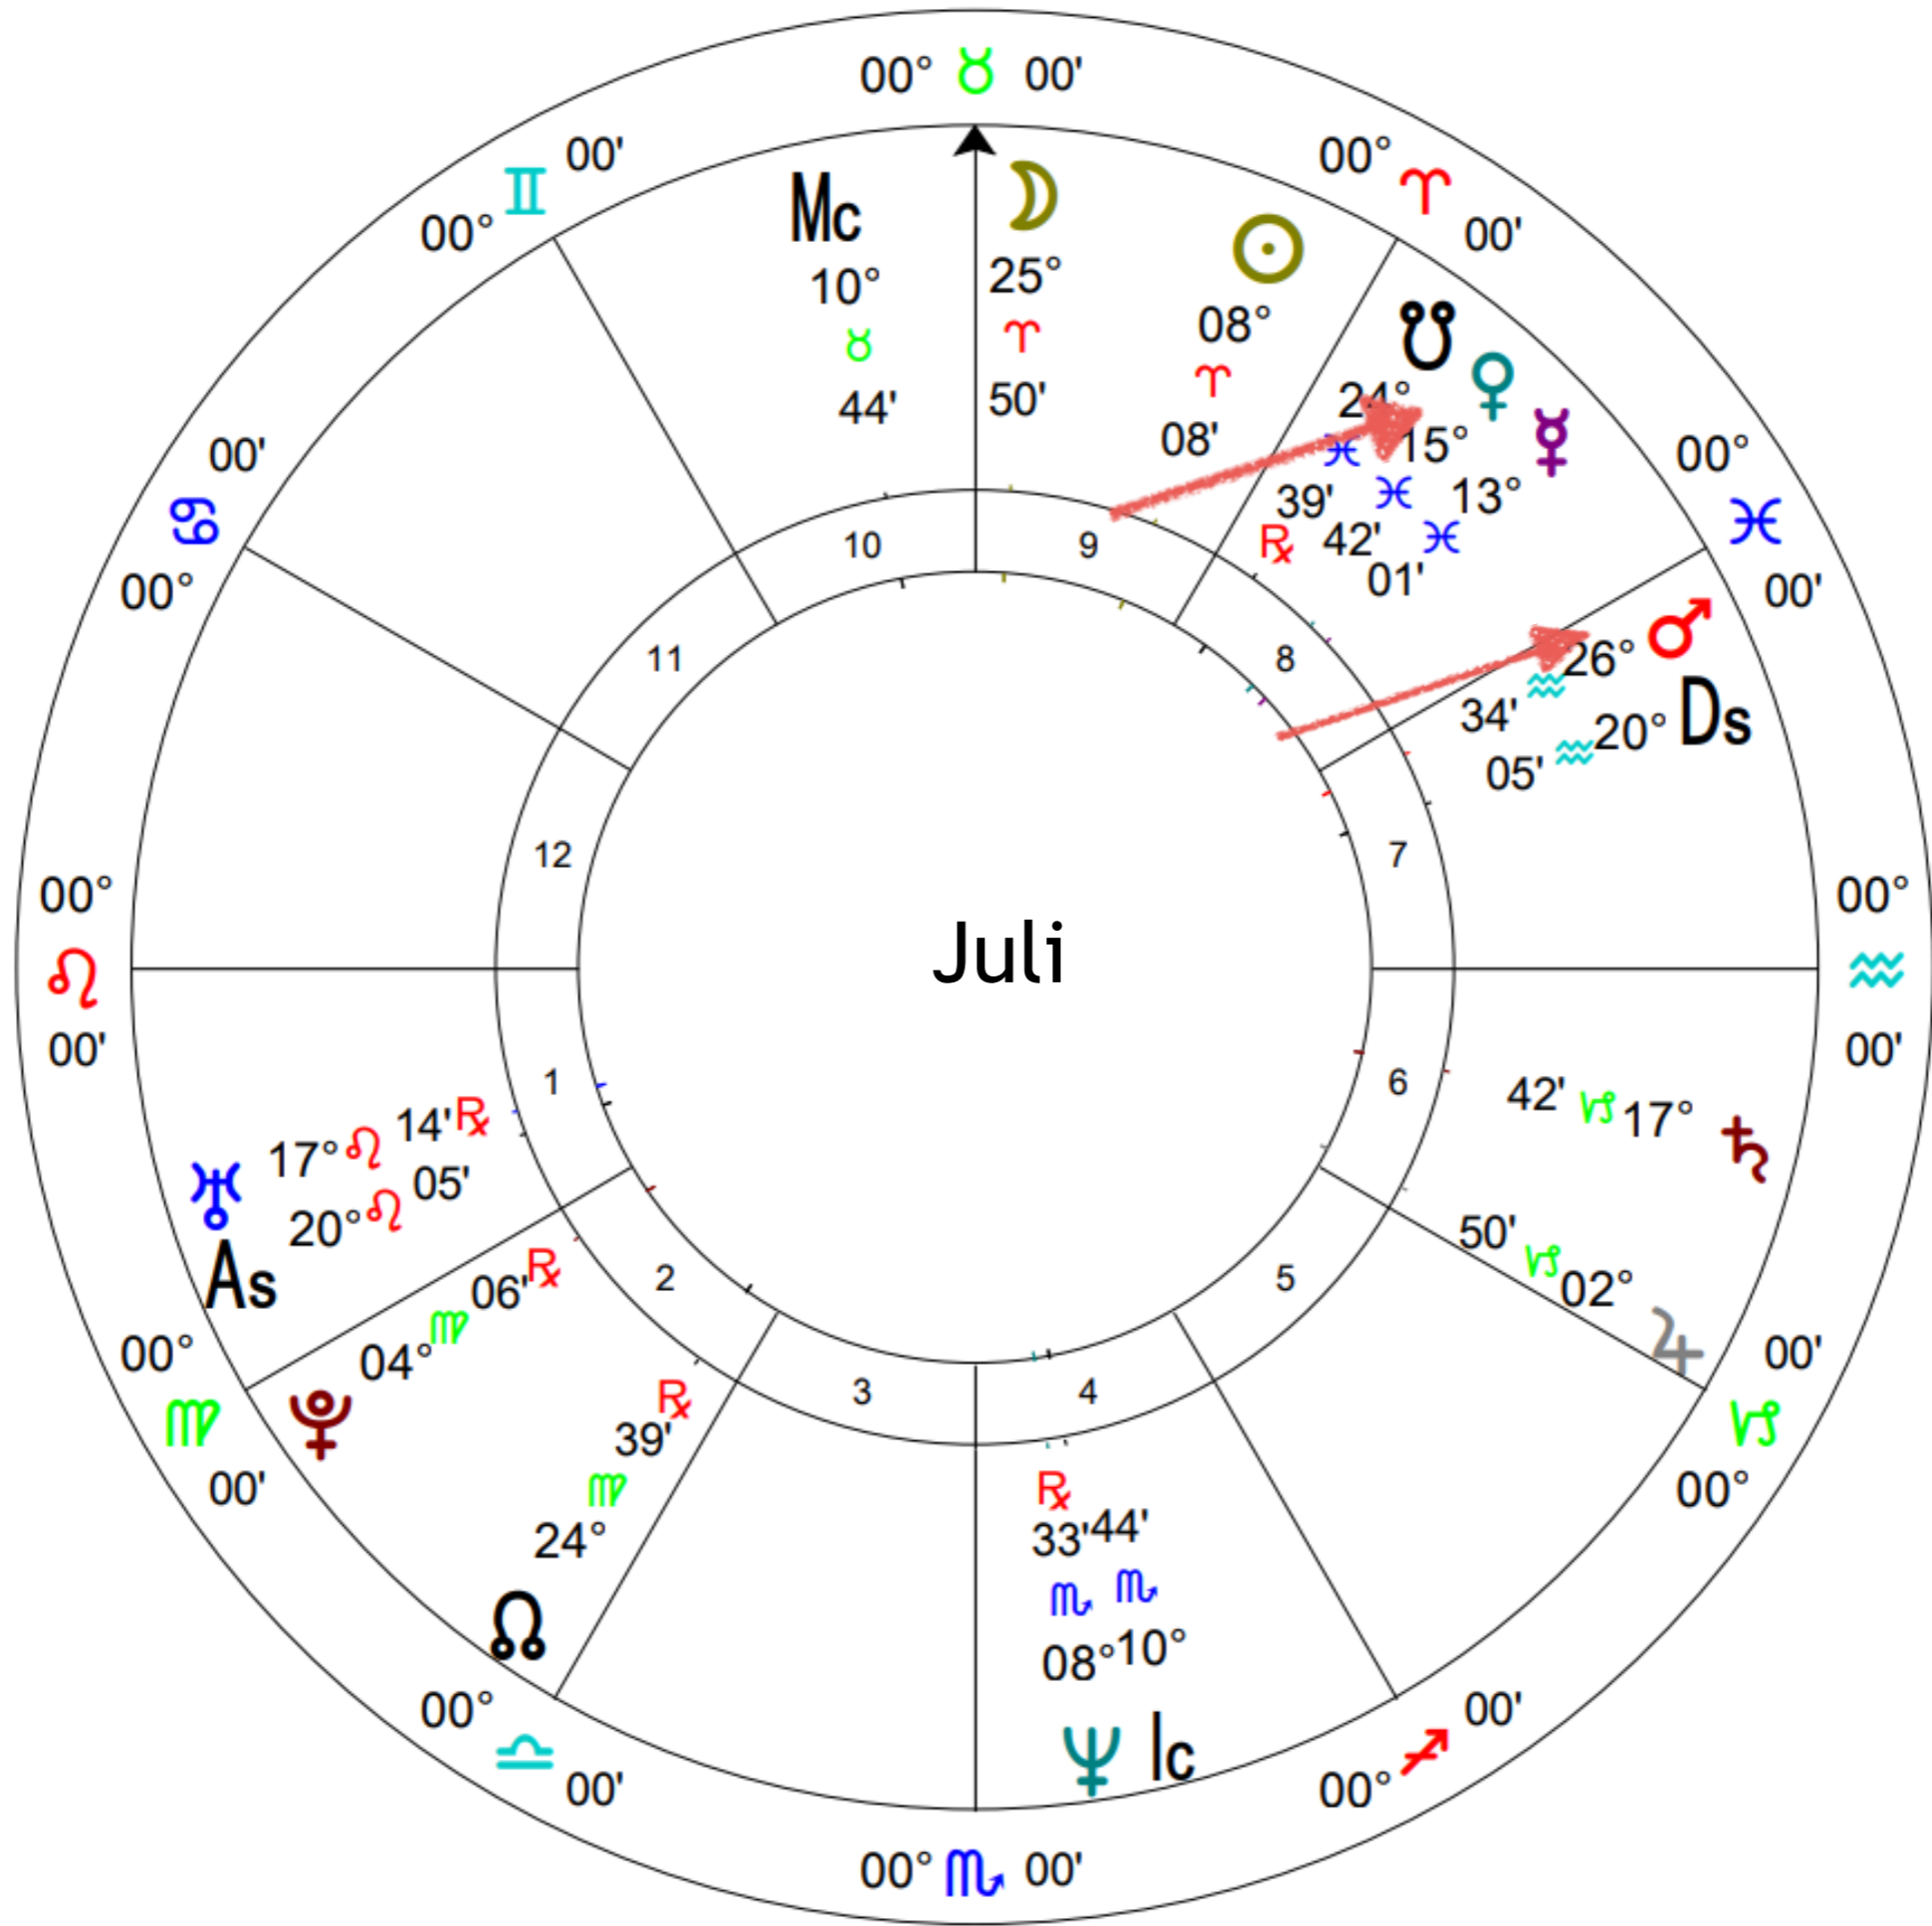

Getting Re-acquainted
with your team

Venus

Feminine Self

Venus

- Aries: Honor her independence, freedom, ability to play and defend.
- Taurus: Honor her capacity to savor life, and create beauty, and intimacy.
- Gemini: Honor her brilliant, free mind, and creativity.
- Cancer: Honor her ability to nurture, responsibly give love, and commitment to family.
- Leo: Honor her confident radiant self-loving empowering leadership.
- Virgo: Honor her as priestess dedicated to her sacred work.

Venus

- **Libra:** Honor her ability to be a good partner and prioritize the relationship over self.
- **Scorpio:** Honor her feelings and ability to generate life force.
- **Sagittarius:** Honor her quest and independence.
- **Capricorn:** Honor and respect her ability to provide and be responsible.
- **Aquarius:** Honor her mind, freedom, and self-reliance.
- **Pisces:** Honor her as a safe space of unconditional compassion and love.

Message from Your Venus Archetype

Venus

Feminine Self

Mars

Masculine Self

Mars

- Aries: “Rugged Individualist” develop innocence, fun, courage, and play
- Taurus: “Lover” develop deep physical intimacy, and lovemaking as an art form.
- Gemini: “Eternal Youth” develop freedom from rules, and creative mind.
- Cancer: “Good Father” develop ability to love and nurture.
- Leo: “King” develop courageous will, radiance, individuated self, self-love.
- Virgo: “Priest” develop sacred work, co-create with patterns of manifest world.