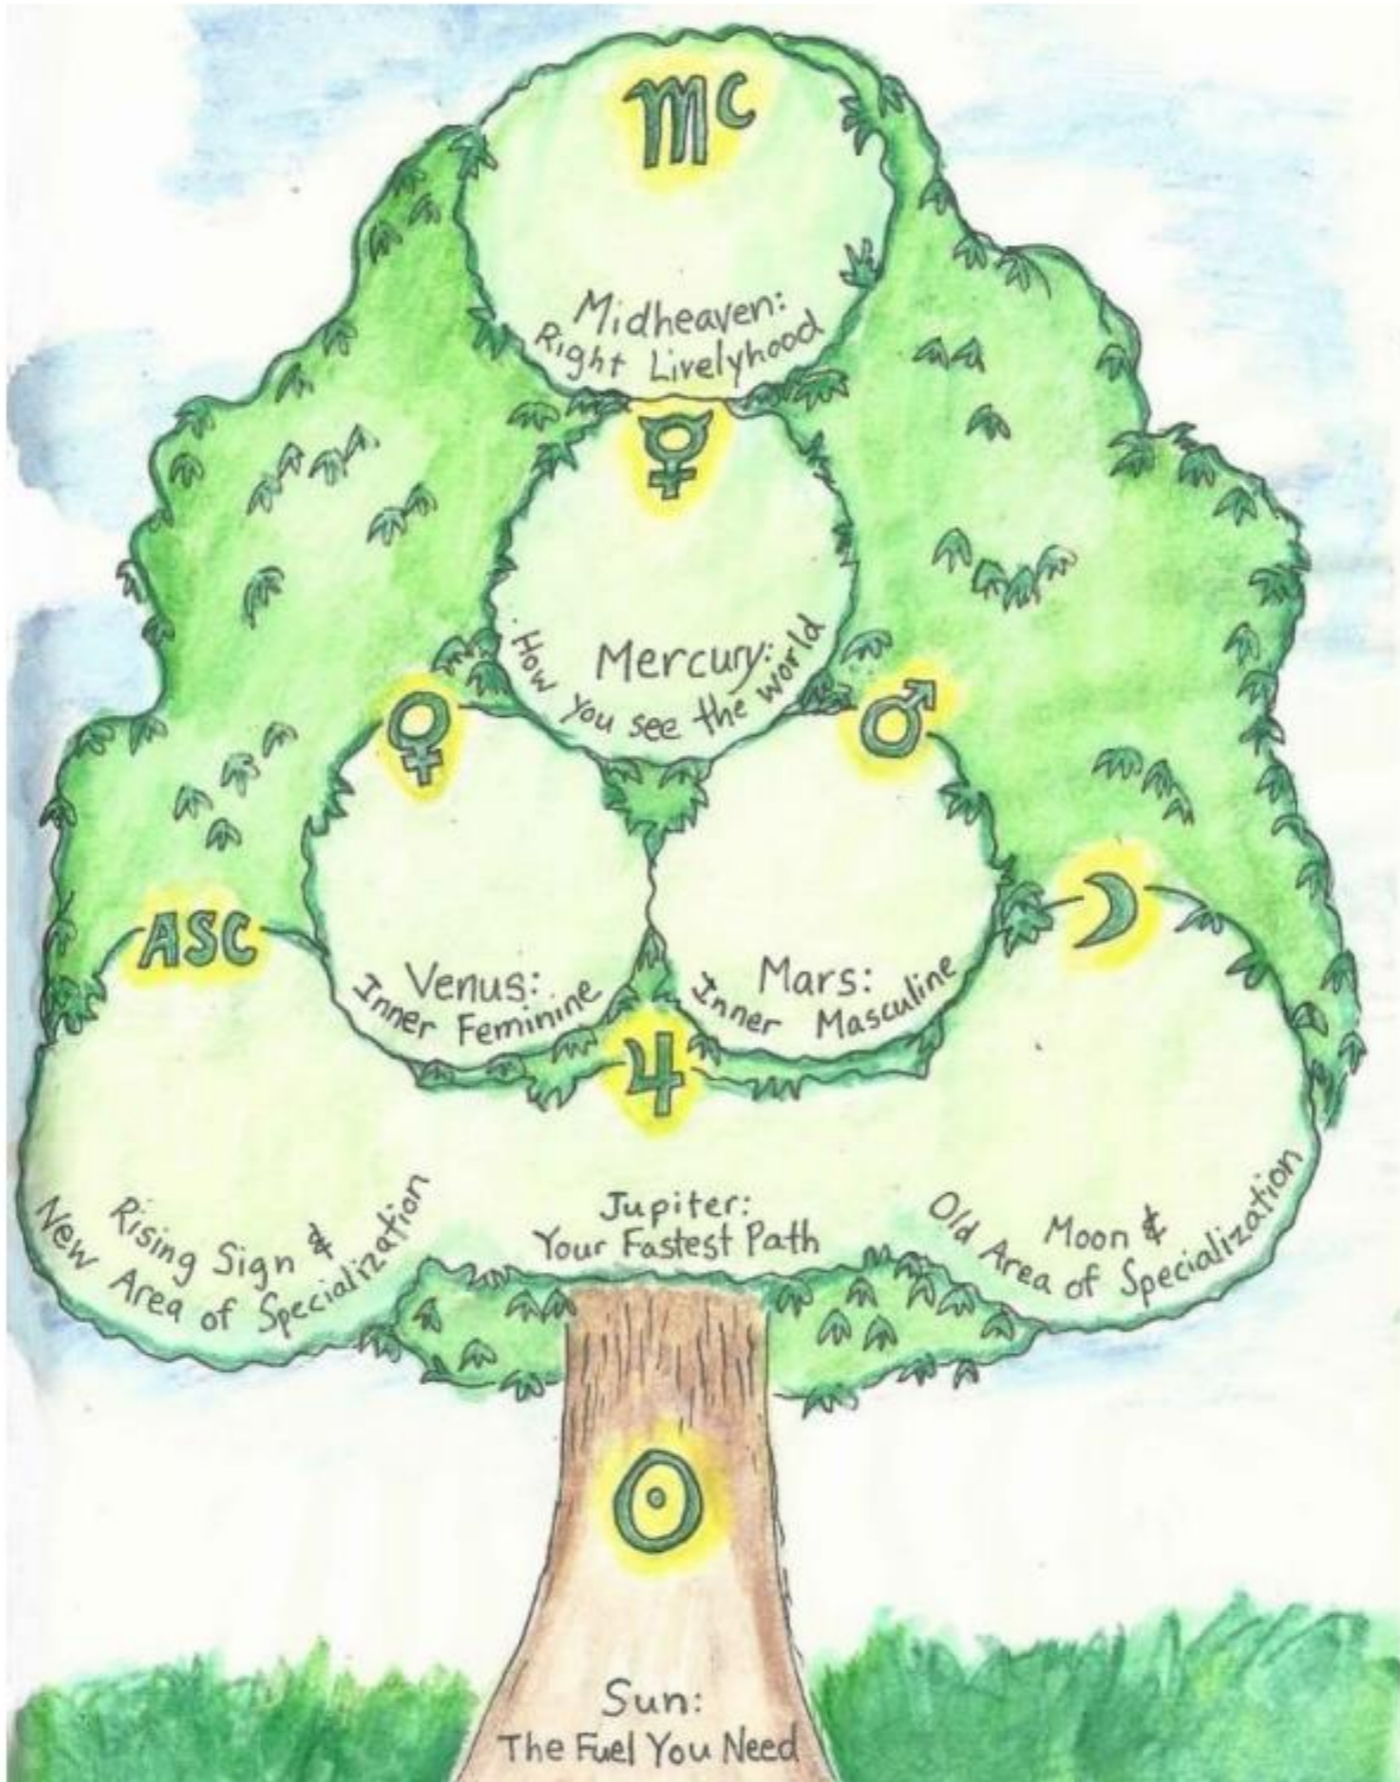

*Welcome to the
Extraordinary
Soul
Mystery
School*

Module 23

Connect to Elements
Open to Your Creation Team
Open to the Sky Teachings

Your Creation
Vessel

Open to
Receive

Astrological Archetypes

Players On Creation Team

Getting Re-acquainted
with your team

Venus

Feminine Self

Venus

- Aries: Honor her independence, freedom, ability to play and defend.
- Taurus: Honor her capacity to savor life, and create beauty, and intimacy.
- Gemini: Honor her brilliant, free mind, and creativity.
- Cancer: Honor her ability to nurture, responsibly give love, and commitment to family.
- Leo: Honor her confident radiant self-loving empowering leadership.
- Virgo: Honor her as priestess dedicated to her sacred work.

Venus

- **Libra:** Honor her ability to be a good partner and prioritize the relationship over self.
- **Scorpio:** Honor her feelings and ability to generate life force.
- **Sagittarius:** Honor her quest and independence.
- **Capricorn:** Honor and respect her ability to provide and be responsible.
- **Aquarius:** Honor her mind, freedom, and self-reliance.
- **Pisces:** Honor her as a safe space of unconditional compassion and love.

Message from Your Venus Archetype

Venus

Feminine Self

Mars

Masculine Self

Mars

- Aries: “Rugged Individualist” develop innocence, fun, courage, and play
- Taurus: “Lover” develop deep physical intimacy, and lovemaking as an art form.
- Gemini: “Eternal Youth” develop freedom from rules, and creative mind.
- Cancer: “Good Father” develop ability to love and nurture.
- Leo: “King” develop courageous will, radiance, individuated self, self-love.
- Virgo: “Priest” develop sacred work, co-create with patterns of manifest world.