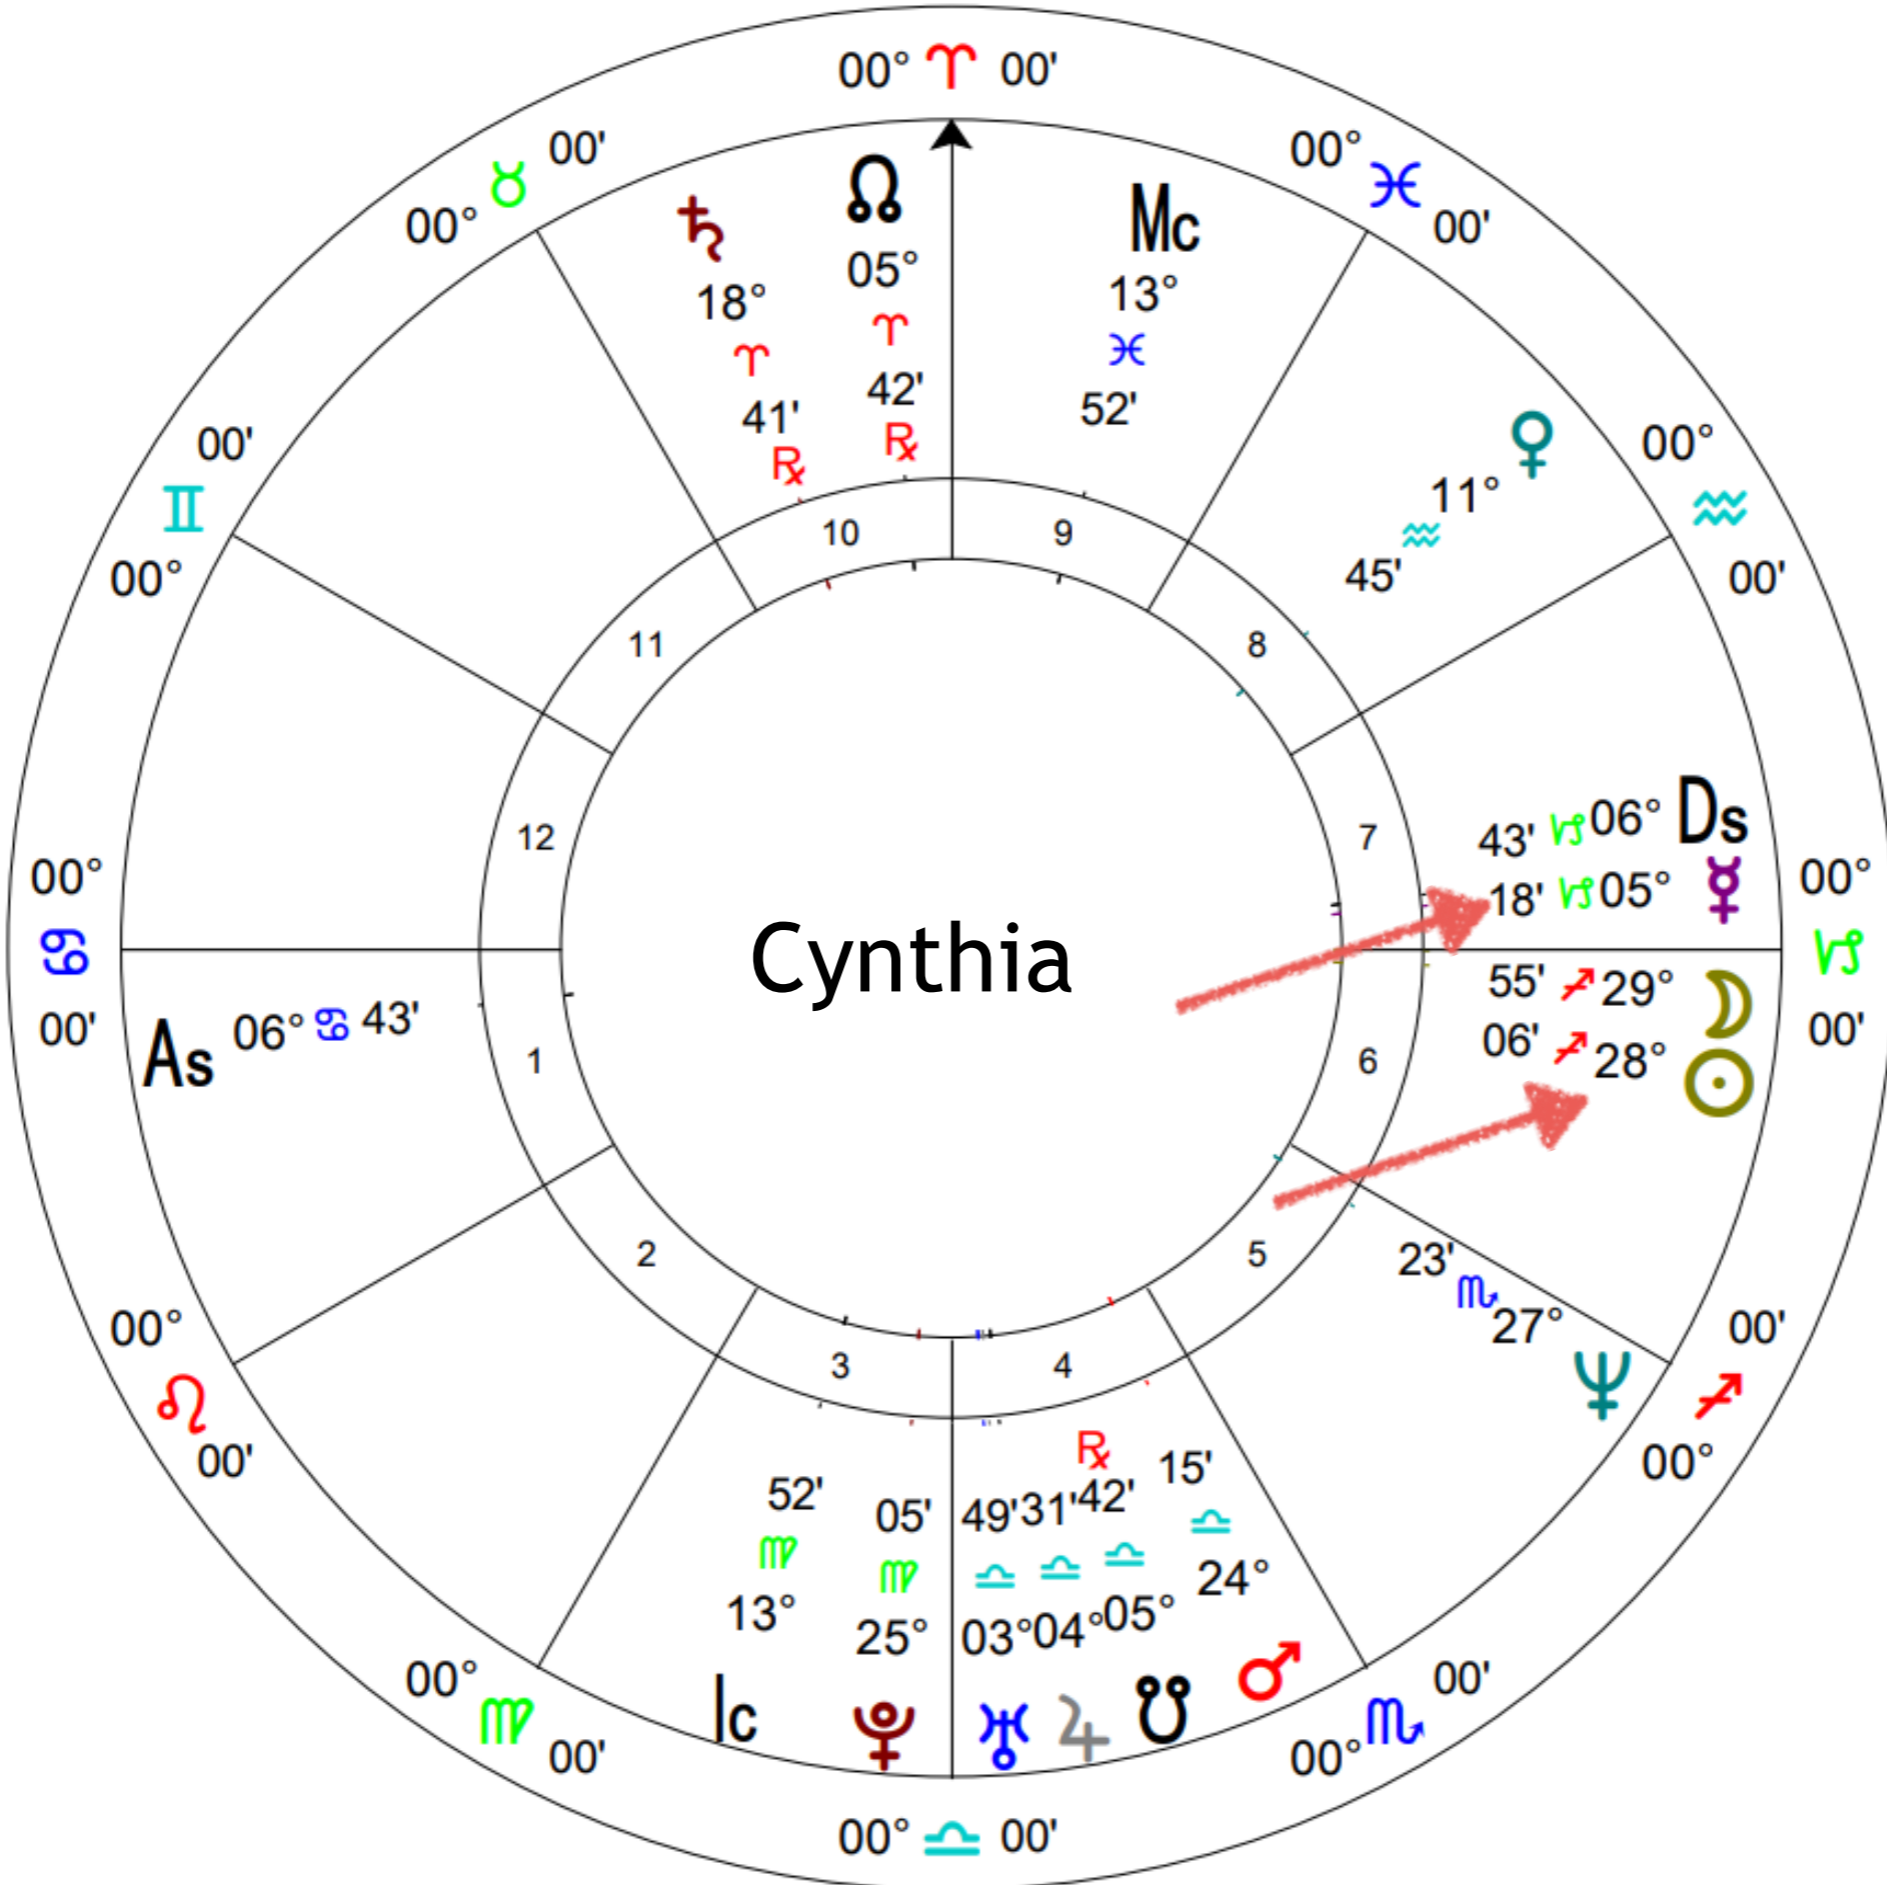

Message from Your Venus Archetype

Venus

Feminine Self

Mars

Masculine Self

Mars

- Aries: “Rugged Individualist” develop innocence, fun, courage, and play
- Taurus: “Lover” develop deep physical intimacy, and lovemaking as an art form.
- Gemini: “Eternal Youth” develop freedom from rules, and creative mind.
- Cancer: “Good Father” develop ability to love and nurture.
- Leo: “King” develop courageous will, radiance, individuated self, self-love.
- Virgo: “Priest” develop sacred work, co-create with patterns of manifest world.

Message from Your Mars Archetype

Mars

Masculine Self

CONNECT WITH BOTH ARCHETYPES

HOW WELL ARE THEY DANCING TOGETHER WITH
CREATION?

Mercury

Communication Style

Mercury