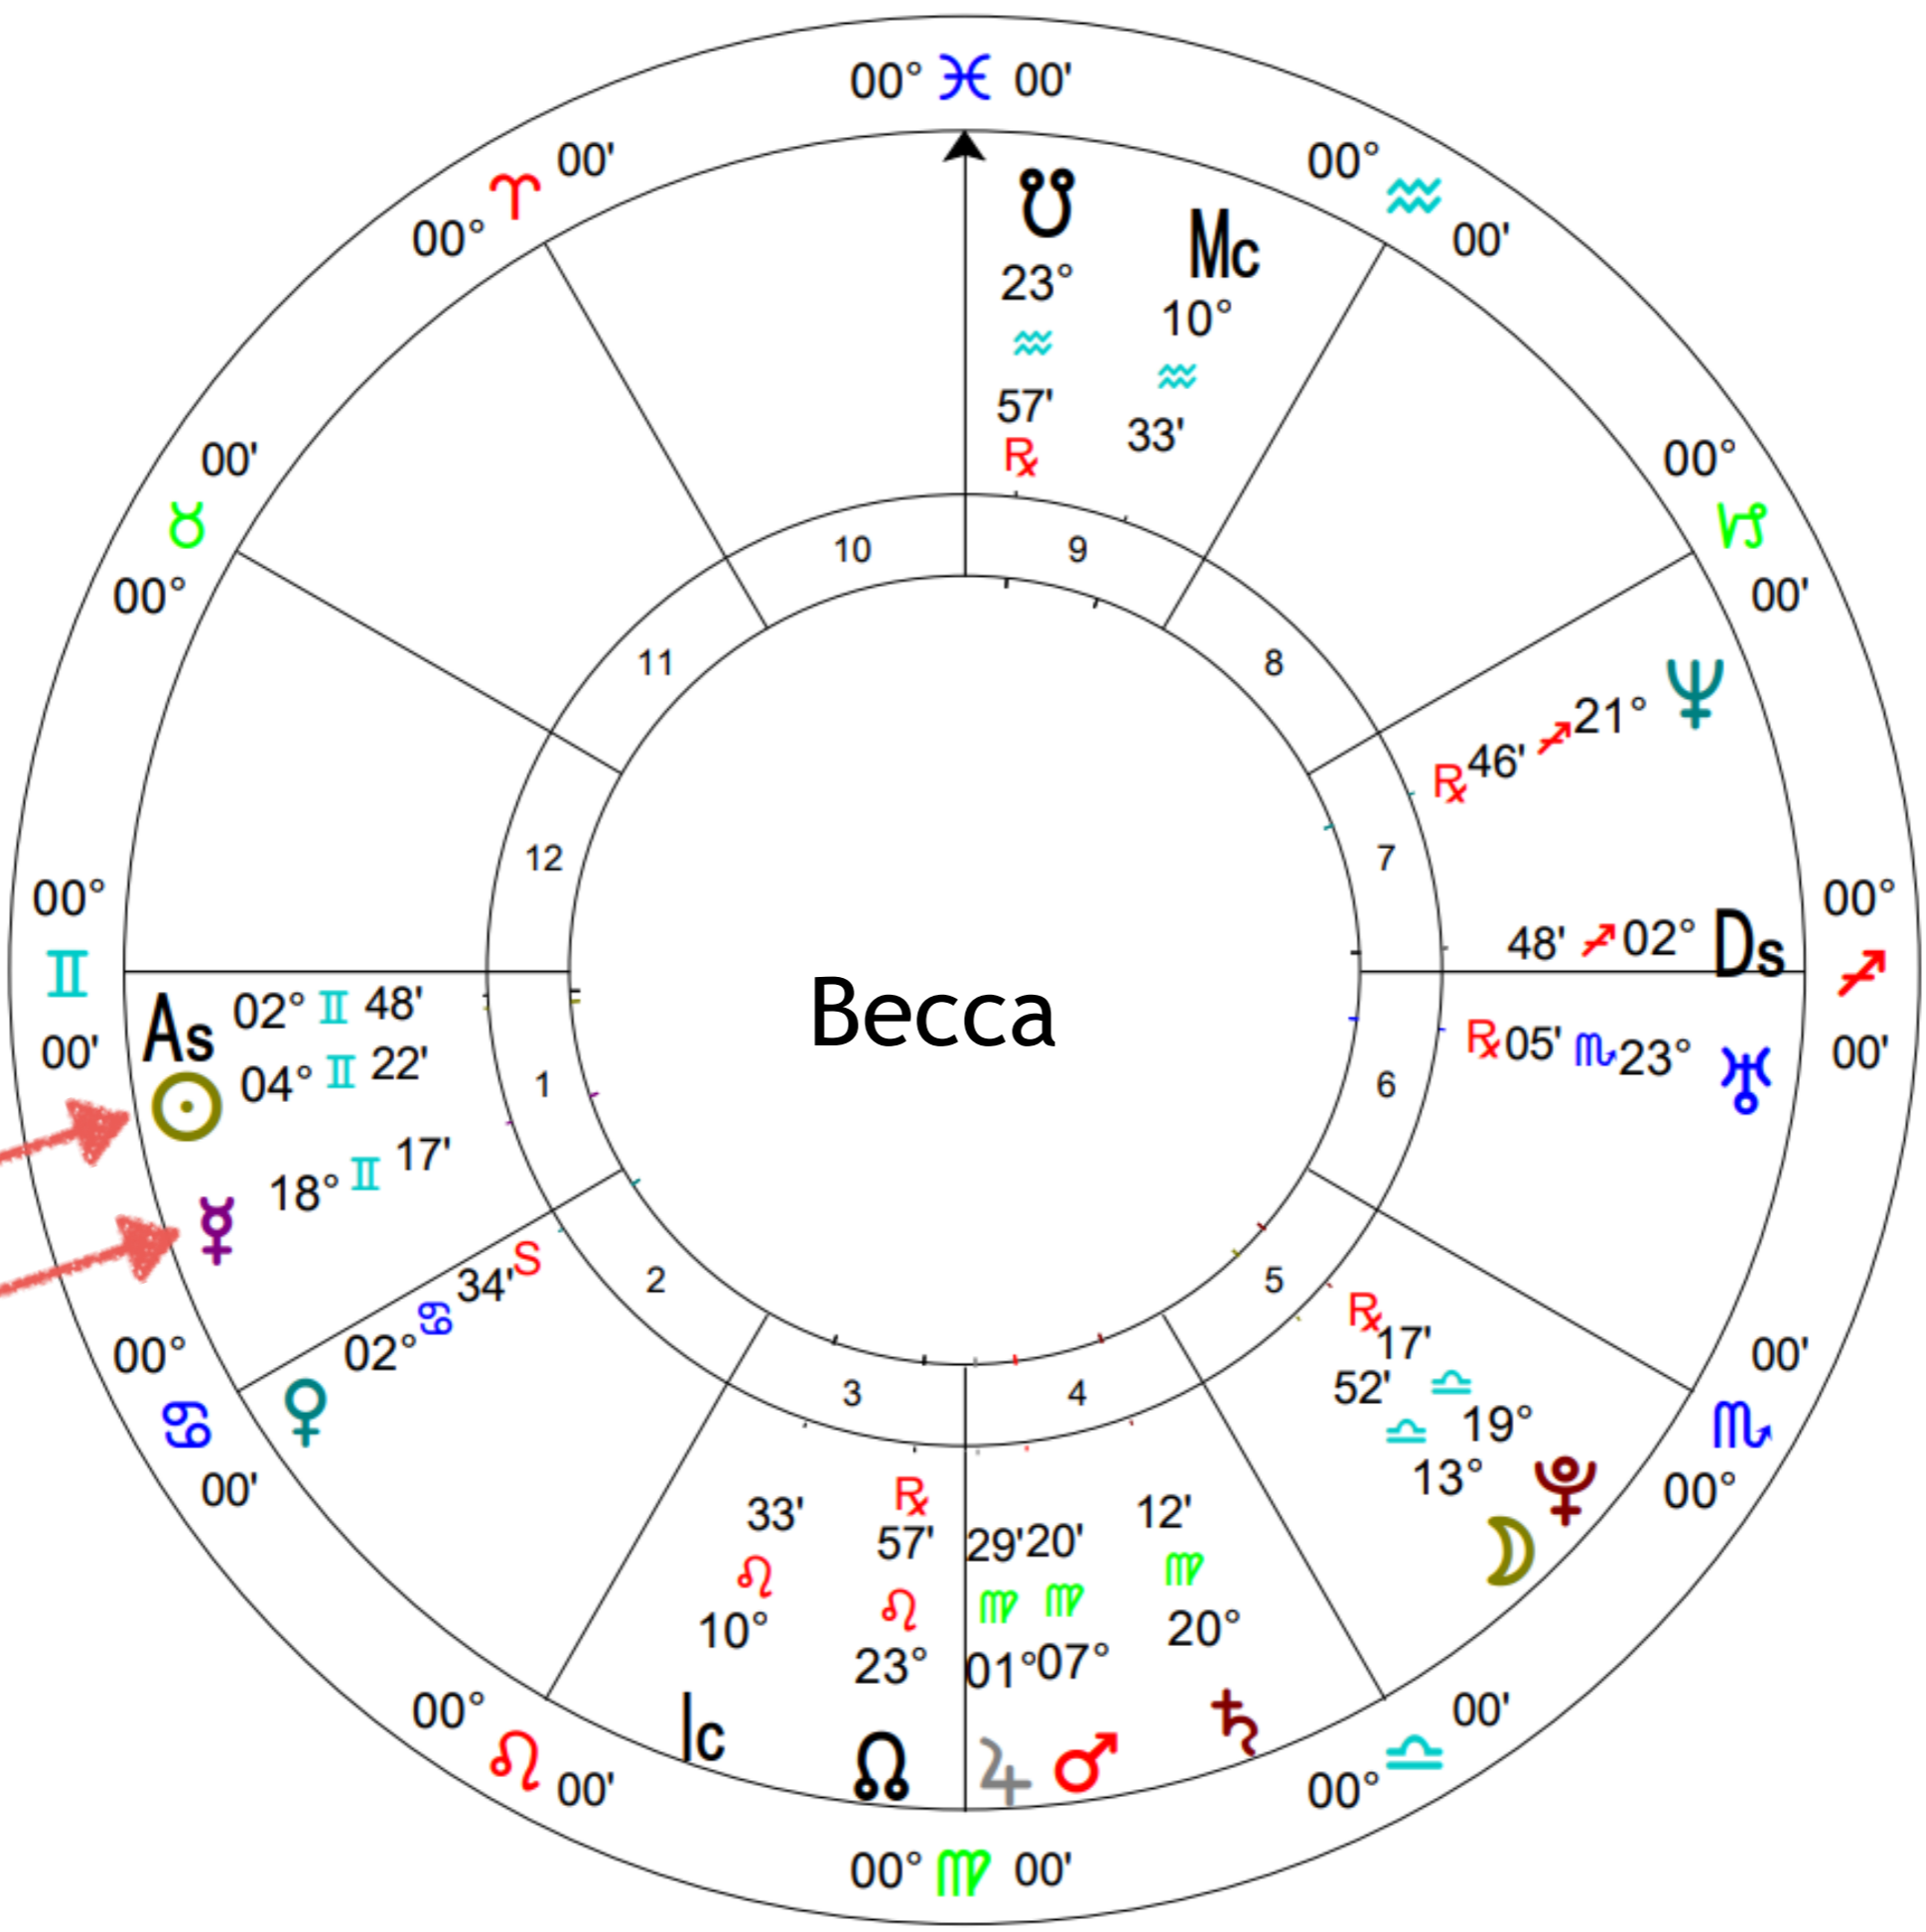

Message from Your Venus Archetype

Venus

Feminine Self

Mars

Masculine Self

Mars

- Aries: “Rugged Individualist” develop innocence, fun, courage, and play
- Taurus: “Lover” develop deep physical intimacy, and lovemaking as an art form.
- Gemini: “Eternal Youth” develop freedom from rules, and creative mind.
- Cancer: “Good Father” develop ability to love and nurture.
- Leo: “King” develop courageous will, radiance, individuated self, self-love.
- Virgo: “Priest” develop sacred work, co-create with patterns of manifest world.

Message from Your Mars Archetype

Mars

Masculine Self

CONNECT WITH BOTH ARCHETYPES

HOW WELL ARE THEY DANCING TOGETHER WITH
CREATION?

Mercury

Communication Style

Mercury