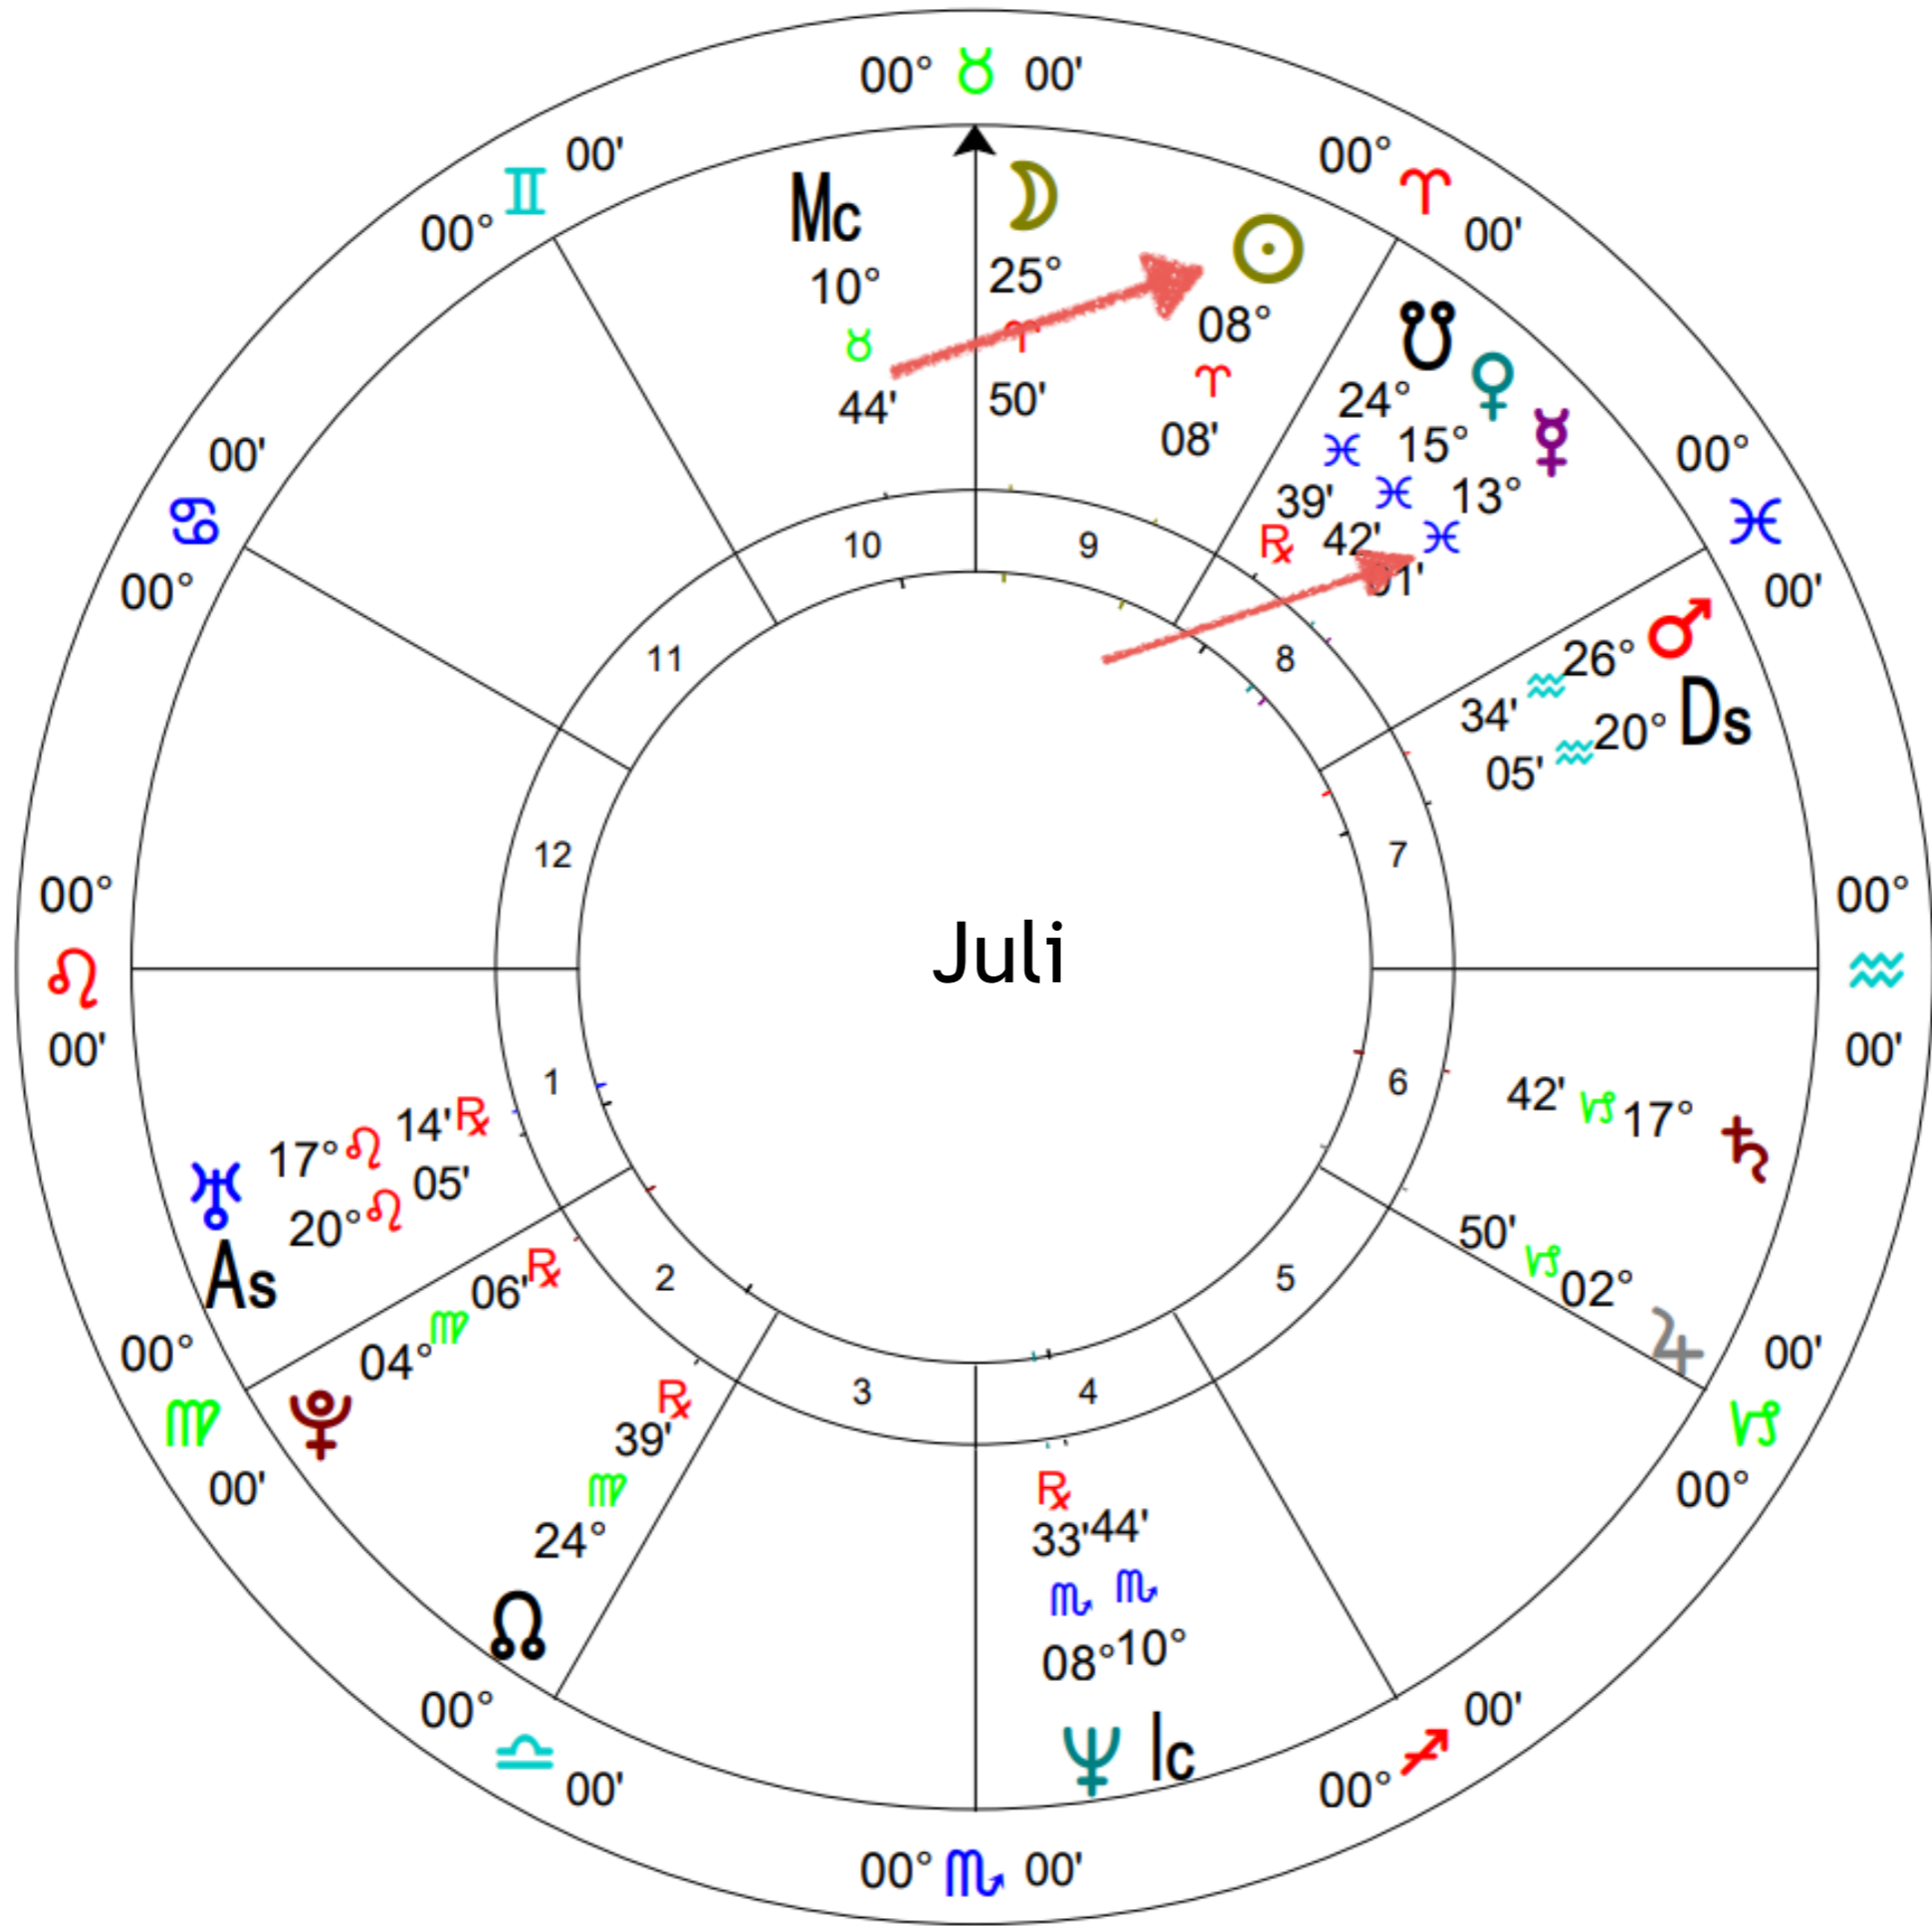

Message from Your Venus Archetype

Venus

Feminine Self

Mars

Masculine Self

Mars

- Aries: “Rugged Individualist” develop innocence, fun, courage, and play
- Taurus: “Lover” develop deep physical intimacy, and lovemaking as an art form.
- Gemini: “Eternal Youth” develop freedom from rules, and creative mind.
- Cancer: “Good Father” develop ability to love and nurture.
- Leo: “King” develop courageous will, radiance, individuated self, self-love.
- Virgo: “Priest” develop sacred work, co-create with patterns of manifest world.

Message from Your Mars Archetype

Mars

Masculine Self

CONNECT WITH BOTH ARCHETYPES

HOW WELL ARE THEY DANCING TOGETHER WITH
CREATION?

Mercury

Communication Style

Mercury