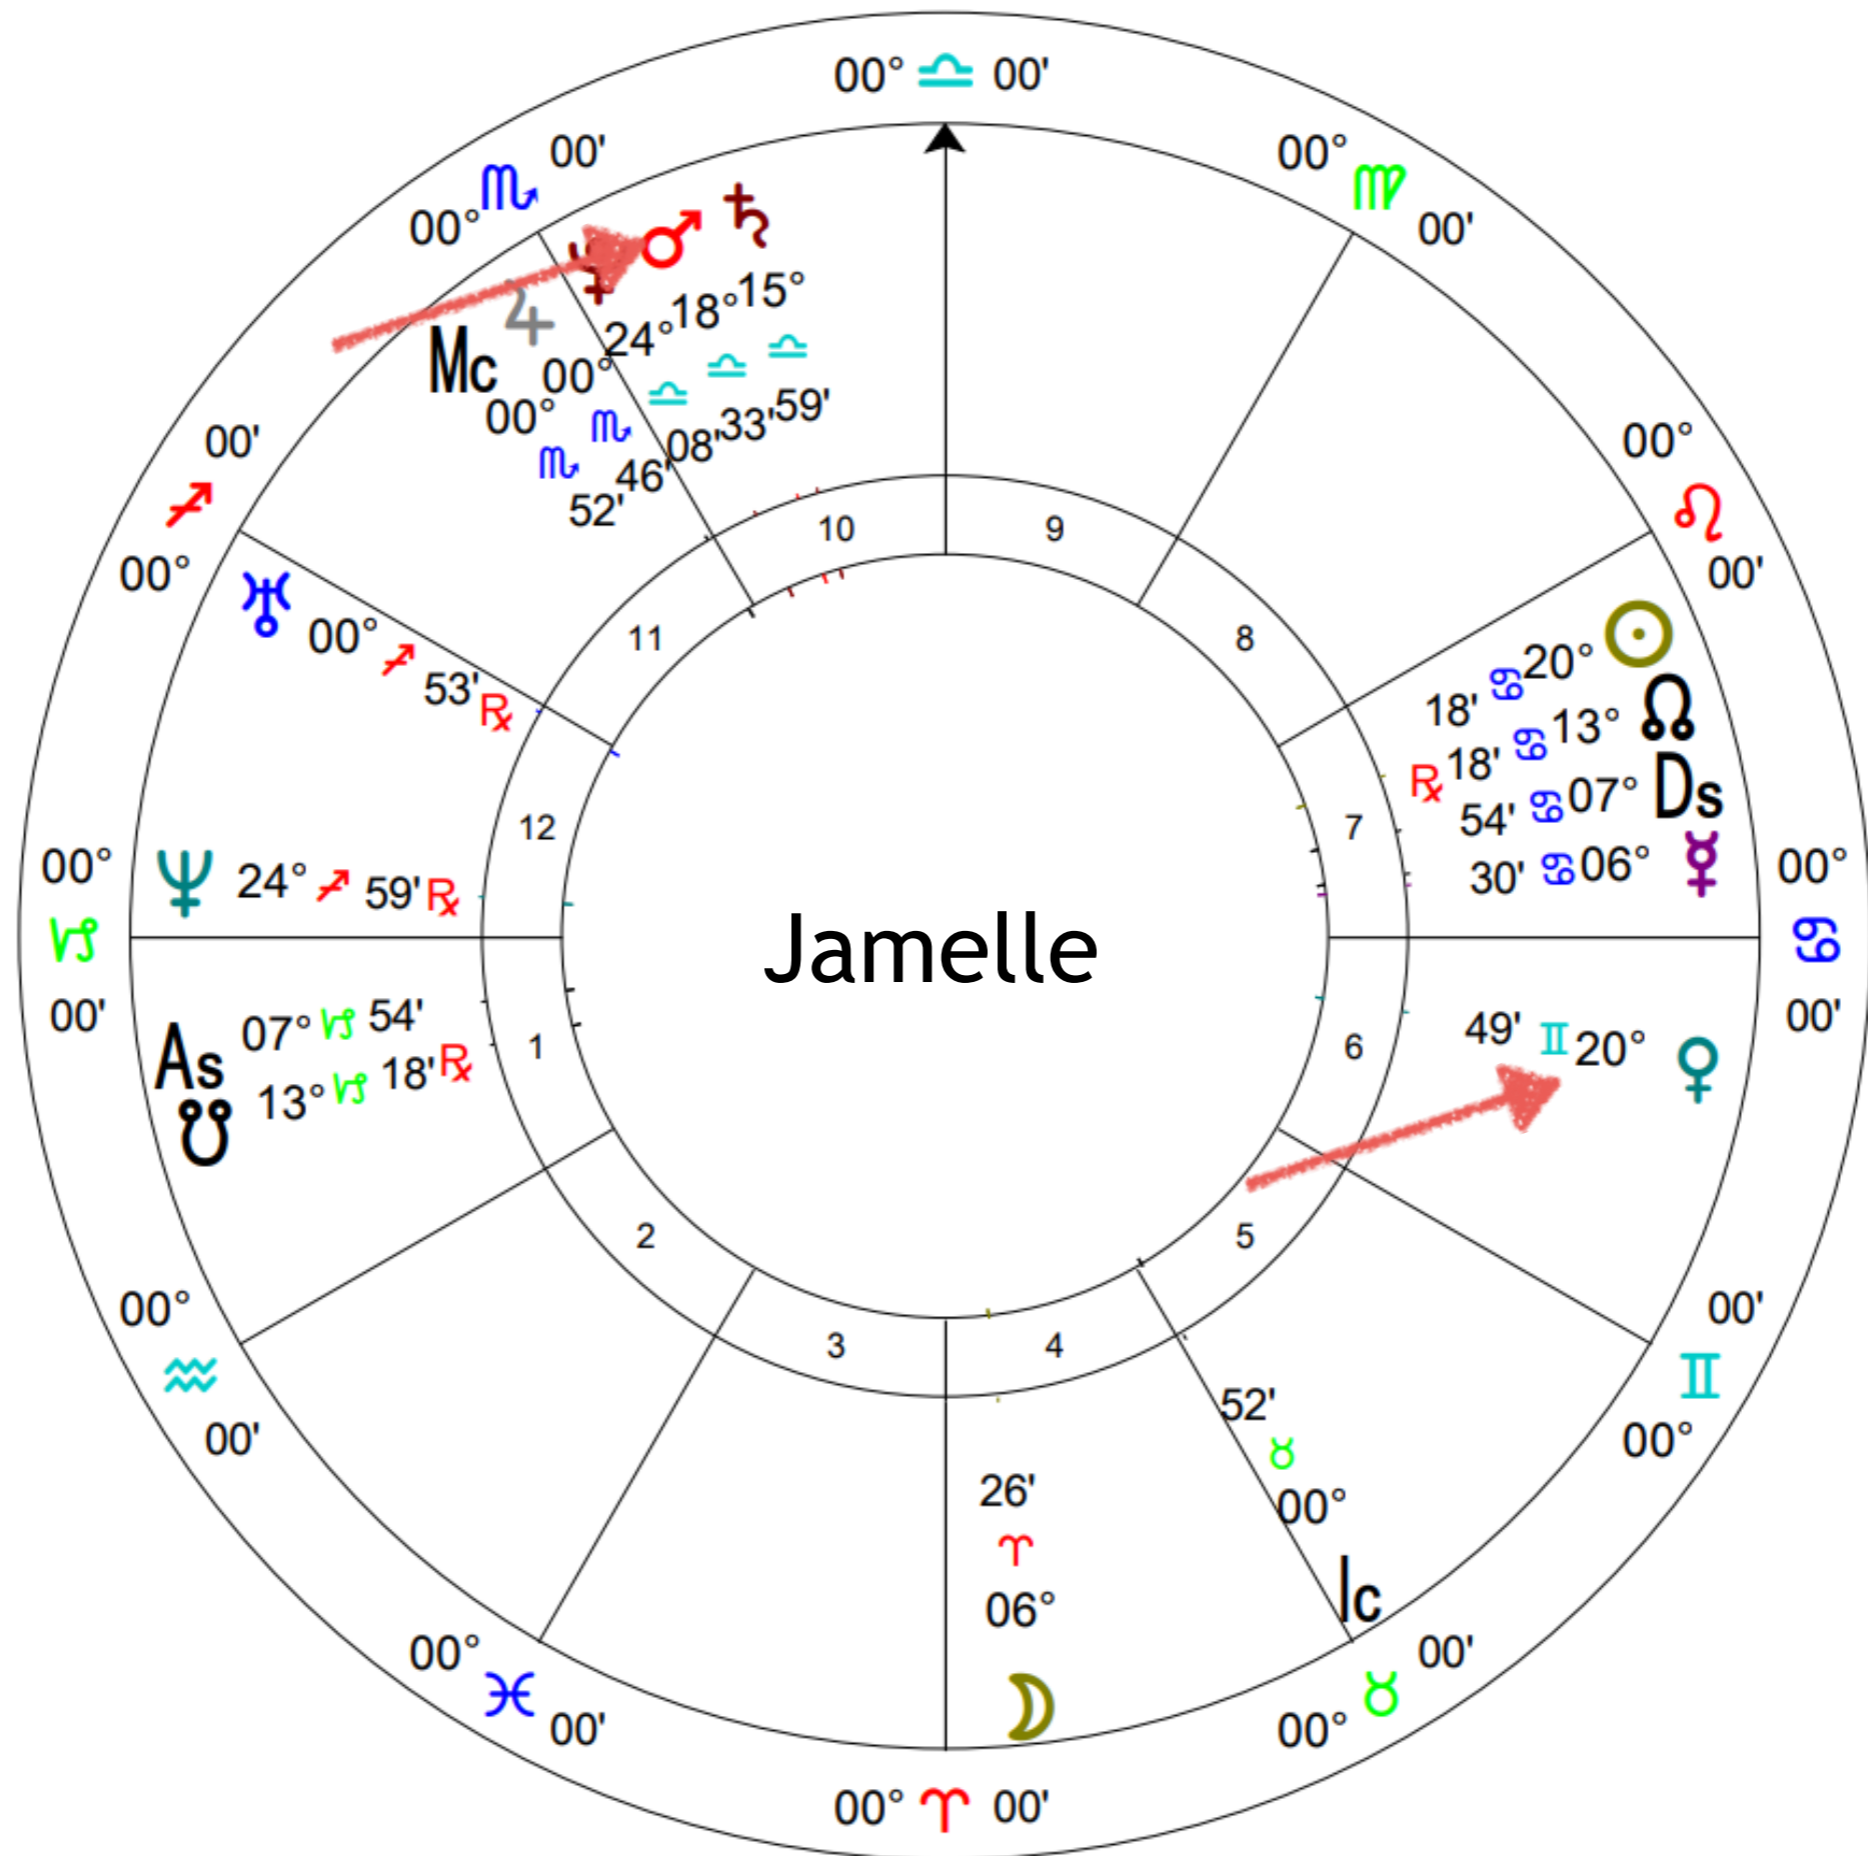

Getting Re-acquainted
with your team

Venus

Feminine Self

Venus

- Aries: Honor her independence, freedom, ability to play and defend.
- Taurus: Honor her capacity to savor life, and create beauty, and intimacy.
- Gemini: Honor her brilliant, free mind, and creativity.
- Cancer: Honor her ability to nurture, responsibly give love, and commitment to family.
- Leo: Honor her confident radiant self-loving empowering leadership.
- Virgo: Honor her as priestess dedicated to her sacred work.

Venus

- **Libra:** Honor her ability to be a good partner and prioritize the relationship over self.
- **Scorpio:** Honor her feelings and ability to generate life force.
- **Sagittarius:** Honor her quest and independence.
- **Capricorn:** Honor and respect her ability to provide and be responsible.
- **Aquarius:** Honor her mind, freedom, and self-reliance.
- **Pisces:** Honor her as a safe space of unconditional compassion and love.

Message from Your Venus Archetype

Venus

Feminine Self

Mars

Masculine Self

Mars

- Aries: “Rugged Individualist” develop innocence, fun, courage, and play
- Taurus: “Lover” develop deep physical intimacy, and lovemaking as an art form.
- Gemini: “Eternal Youth” develop freedom from rules, and creative mind.
- Cancer: “Good Father” develop ability to love and nurture.
- Leo: “King” develop courageous will, radiance, individuated self, self-love.
- Virgo: “Priest” develop sacred work, co-create with patterns of manifest world.