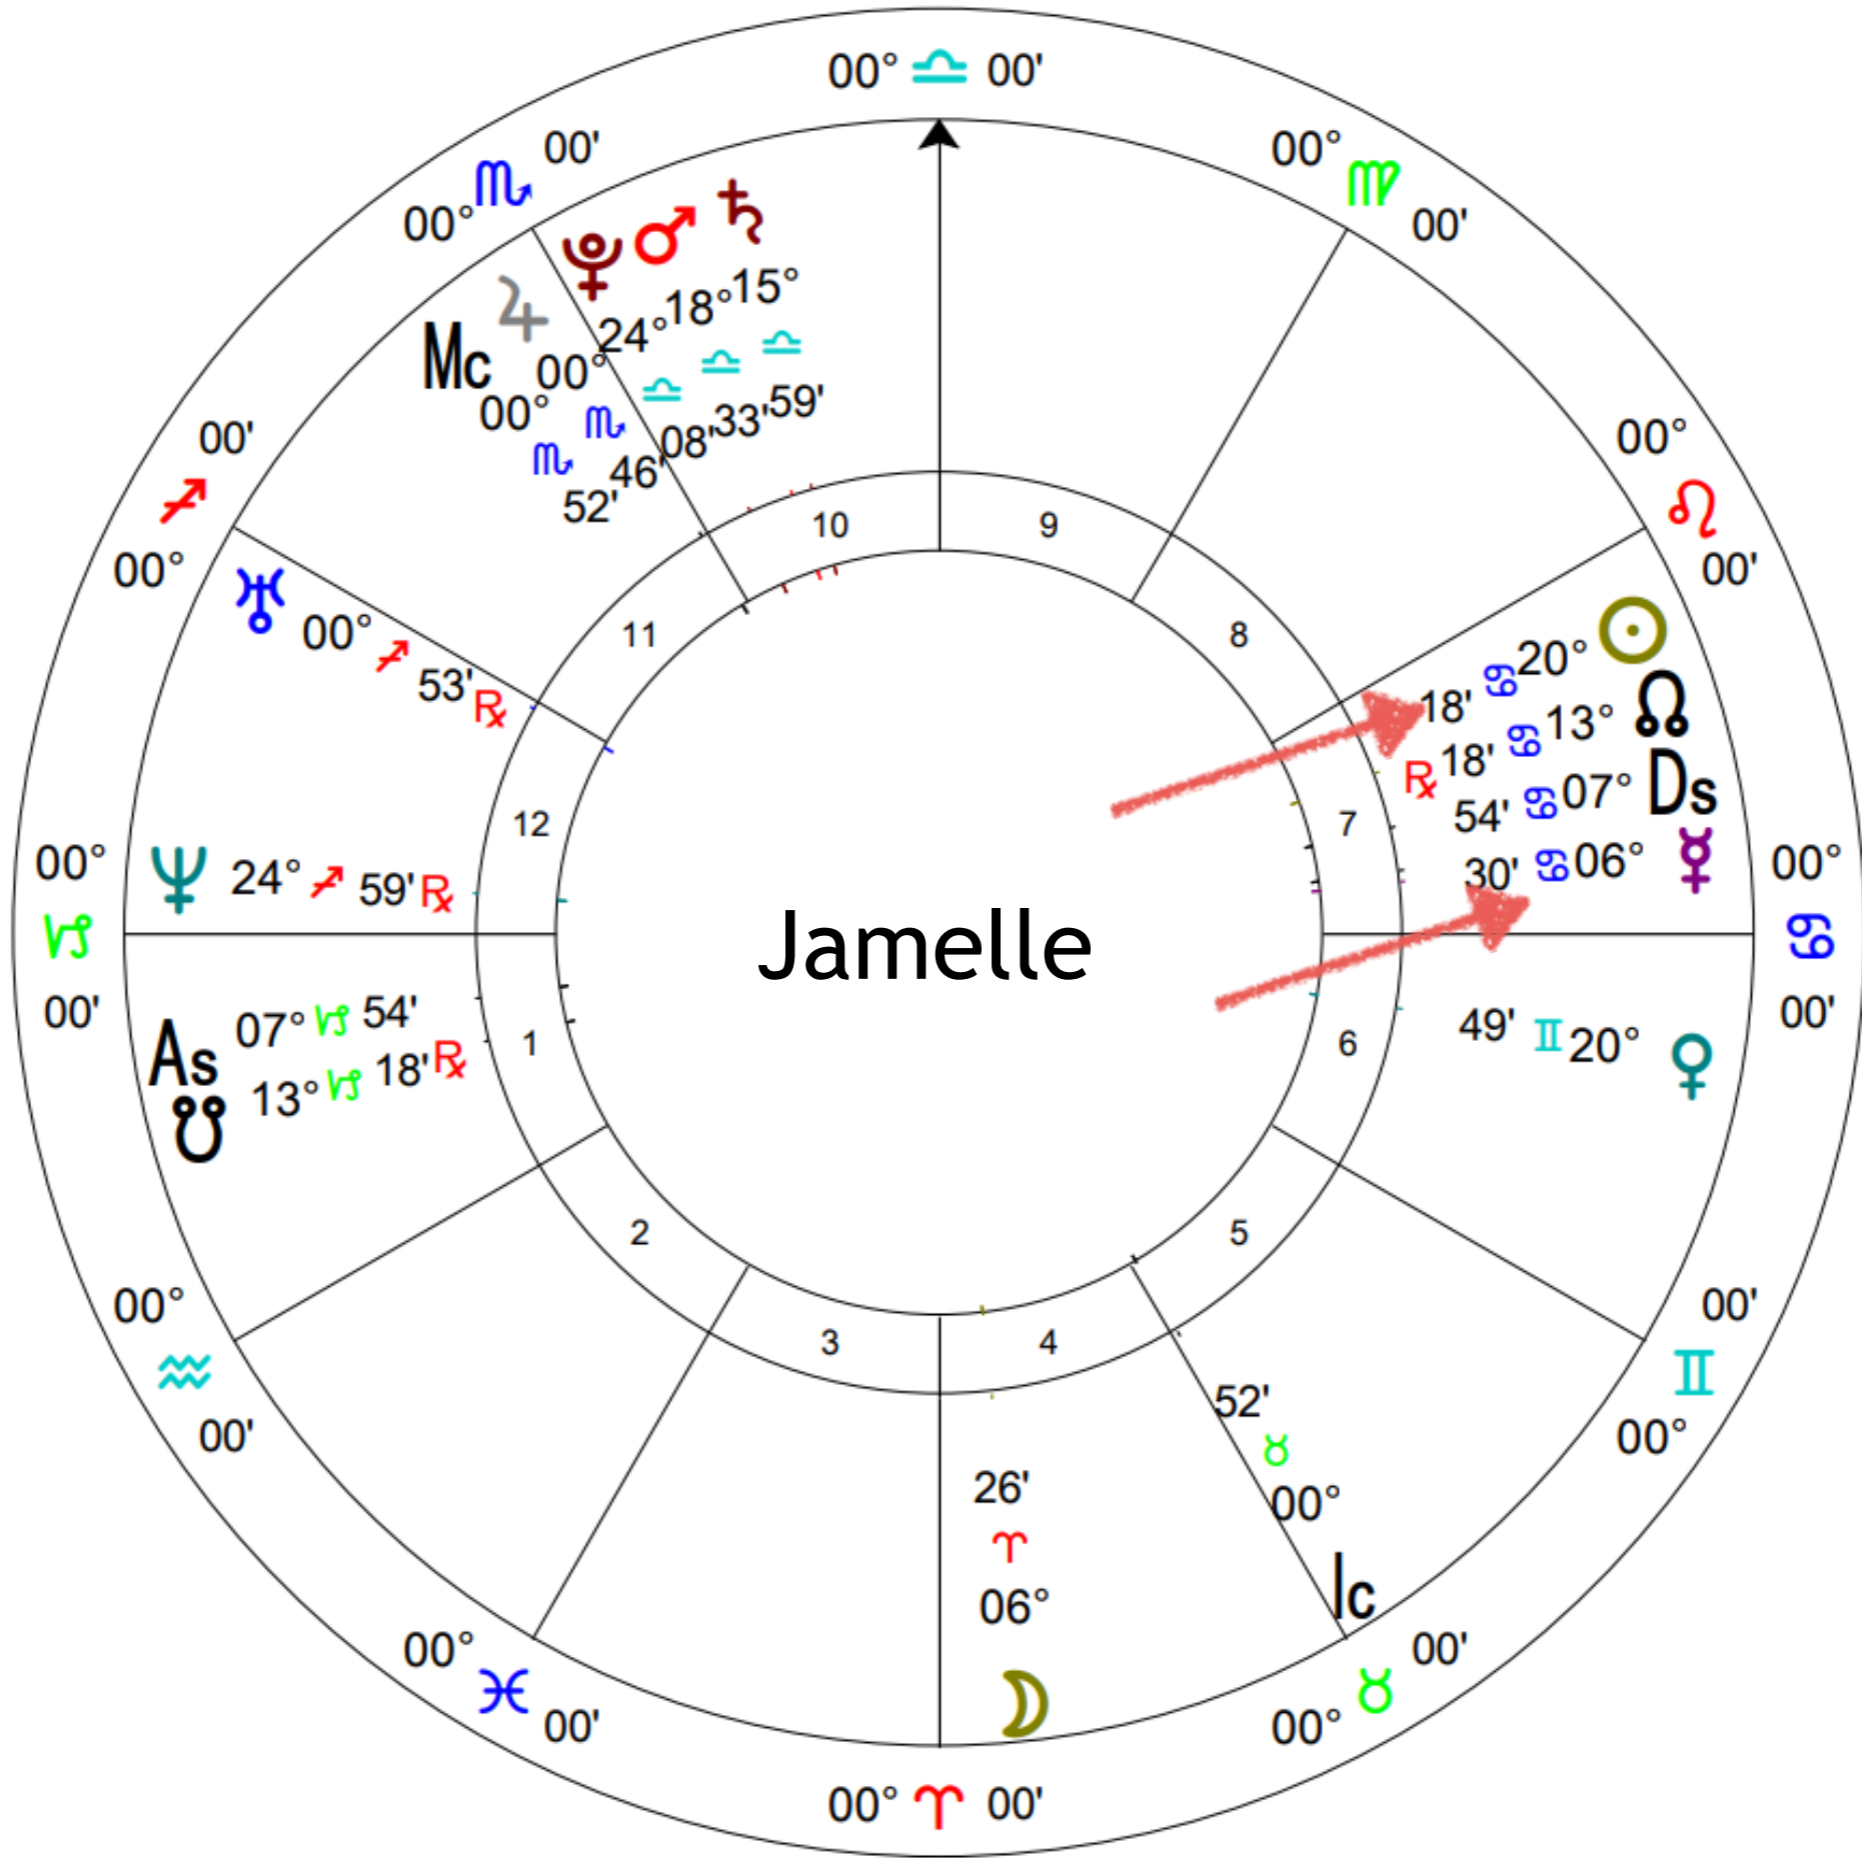

Getting Re-acquainted
with your team

Venus

Feminine Self

Venus

- Aries: Honor her independence, freedom, ability to play and defend.
- Taurus: Honor her capacity to savor life, and create beauty, and intimacy.
- Gemini: Honor her brilliant, free mind, and creativity.
- Cancer: Honor her ability to nurture, responsibly give love, and commitment to family.
- Leo: Honor her confident radiant self-loving empowering leadership.
- Virgo: Honor her as priestess dedicated to her sacred work.

Message from Your Venus Archetype

Venus

Feminine Self

Mars

Masculine Self

Mars

- Aries: “Rugged Individualist” develop innocence, fun, courage, and play
- Taurus: “Lover” develop deep physical intimacy, and lovemaking as an art form.
- Gemini: “Eternal Youth” develop freedom from rules, and creative mind.
- Cancer: “Good Father” develop ability to love and nurture.
- Leo: “King” develop courageous will, radiance, individuated self, self-love.
- Virgo: “Priest” develop sacred work, co-create with patterns of manifest world.

Mars

- Libra: “Partner” develop relatedness, peace and relationship honoring.
- Scorpio: “Shaman” develop powerful life force skills and sexuality.
- Sagittarius: “Heroic Adventurer” develop meaning of life, and increased consciousness.
- Capricorn: “Elder/Teacher” develop responsibility, management, and control of physical world.
- Aquarius: “Cosmic Visionary” develop detachment, revolutionary free spirit.
- Pisces: “Empath” develop universal compassion and service.

Message from Your Mars Archetype

Mars

Masculine Self

CONNECT WITH BOTH ARCHETYPES

HOW WELL ARE THEY DANCING TOGETHER WITH
CREATION?

Mercury

Communication Style

Mercury