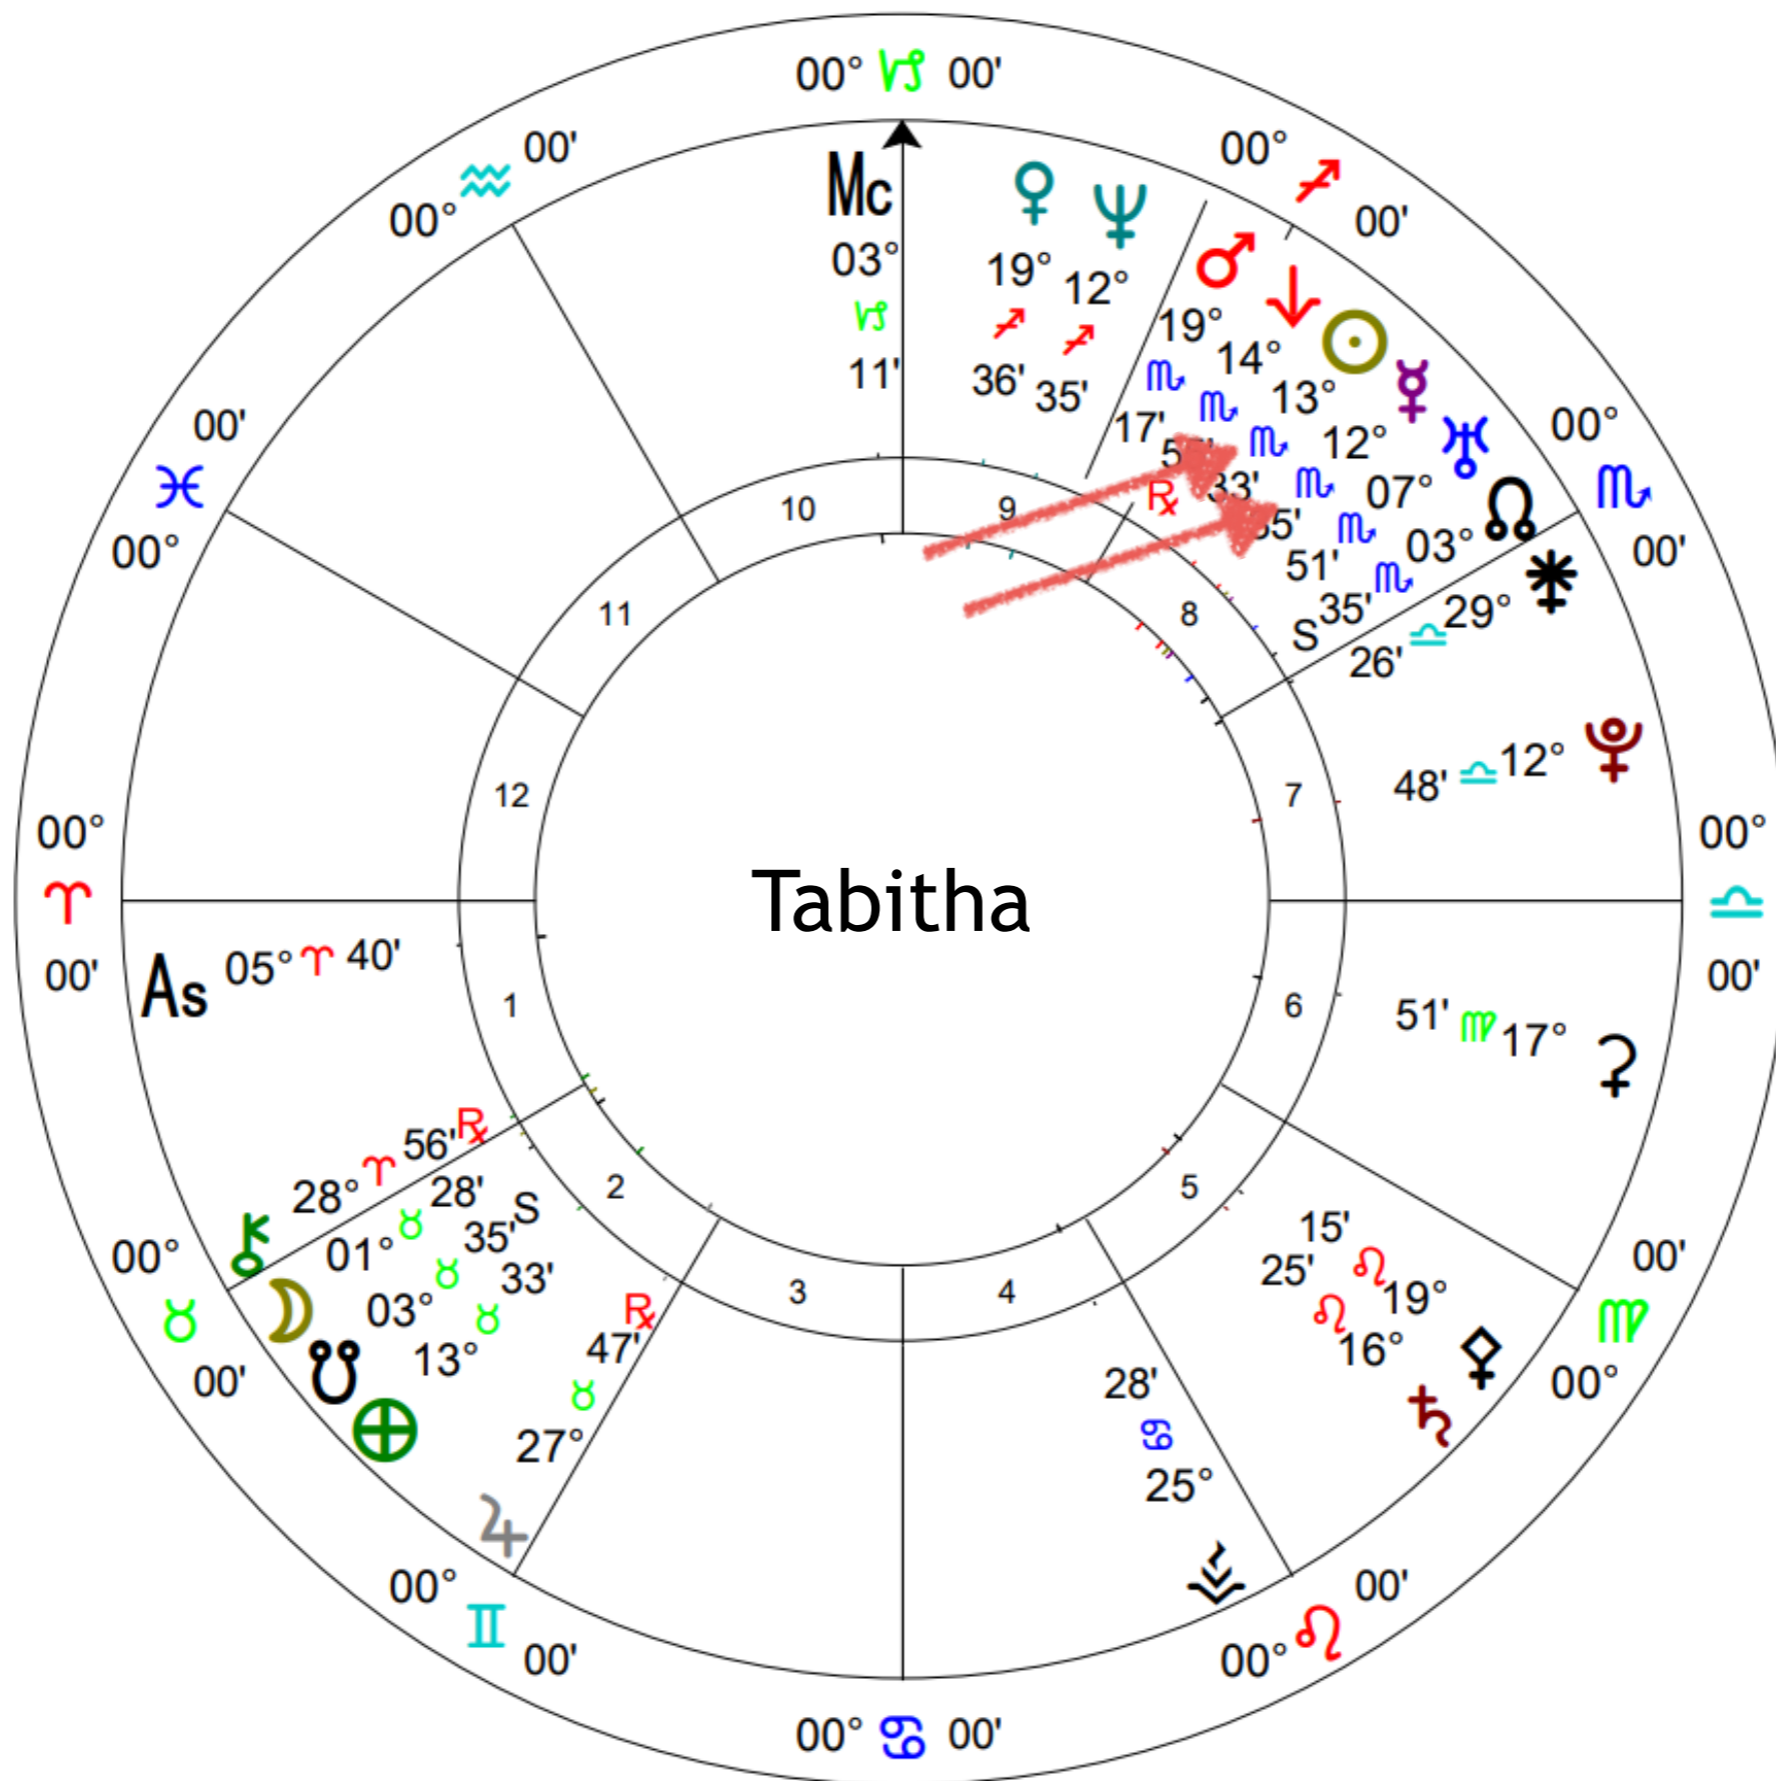

Message from Your Venus Archetype

Venus

Feminine Self

Mars

Masculine Self

Mars

- Aries: “Rugged Individualist” develop innocence, fun, courage, and play
- Taurus: “Lover” develop deep physical intimacy, and lovemaking as an art form.
- Gemini: “Eternal Youth” develop freedom from rules, and creative mind.
- Cancer: “Good Father” develop ability to love and nurture.
- Leo: “King” develop courageous will, radiance, individuated self, self-love.
- Virgo: “Priest” develop sacred work, co-create with patterns of manifest world.

Message from Your Mars Archetype

Mars

Masculine Self

CONNECT WITH BOTH ARCHETYPES

HOW WELL ARE THEY DANCING TOGETHER WITH
CREATION?

Mercury

Communication Style

Mercury