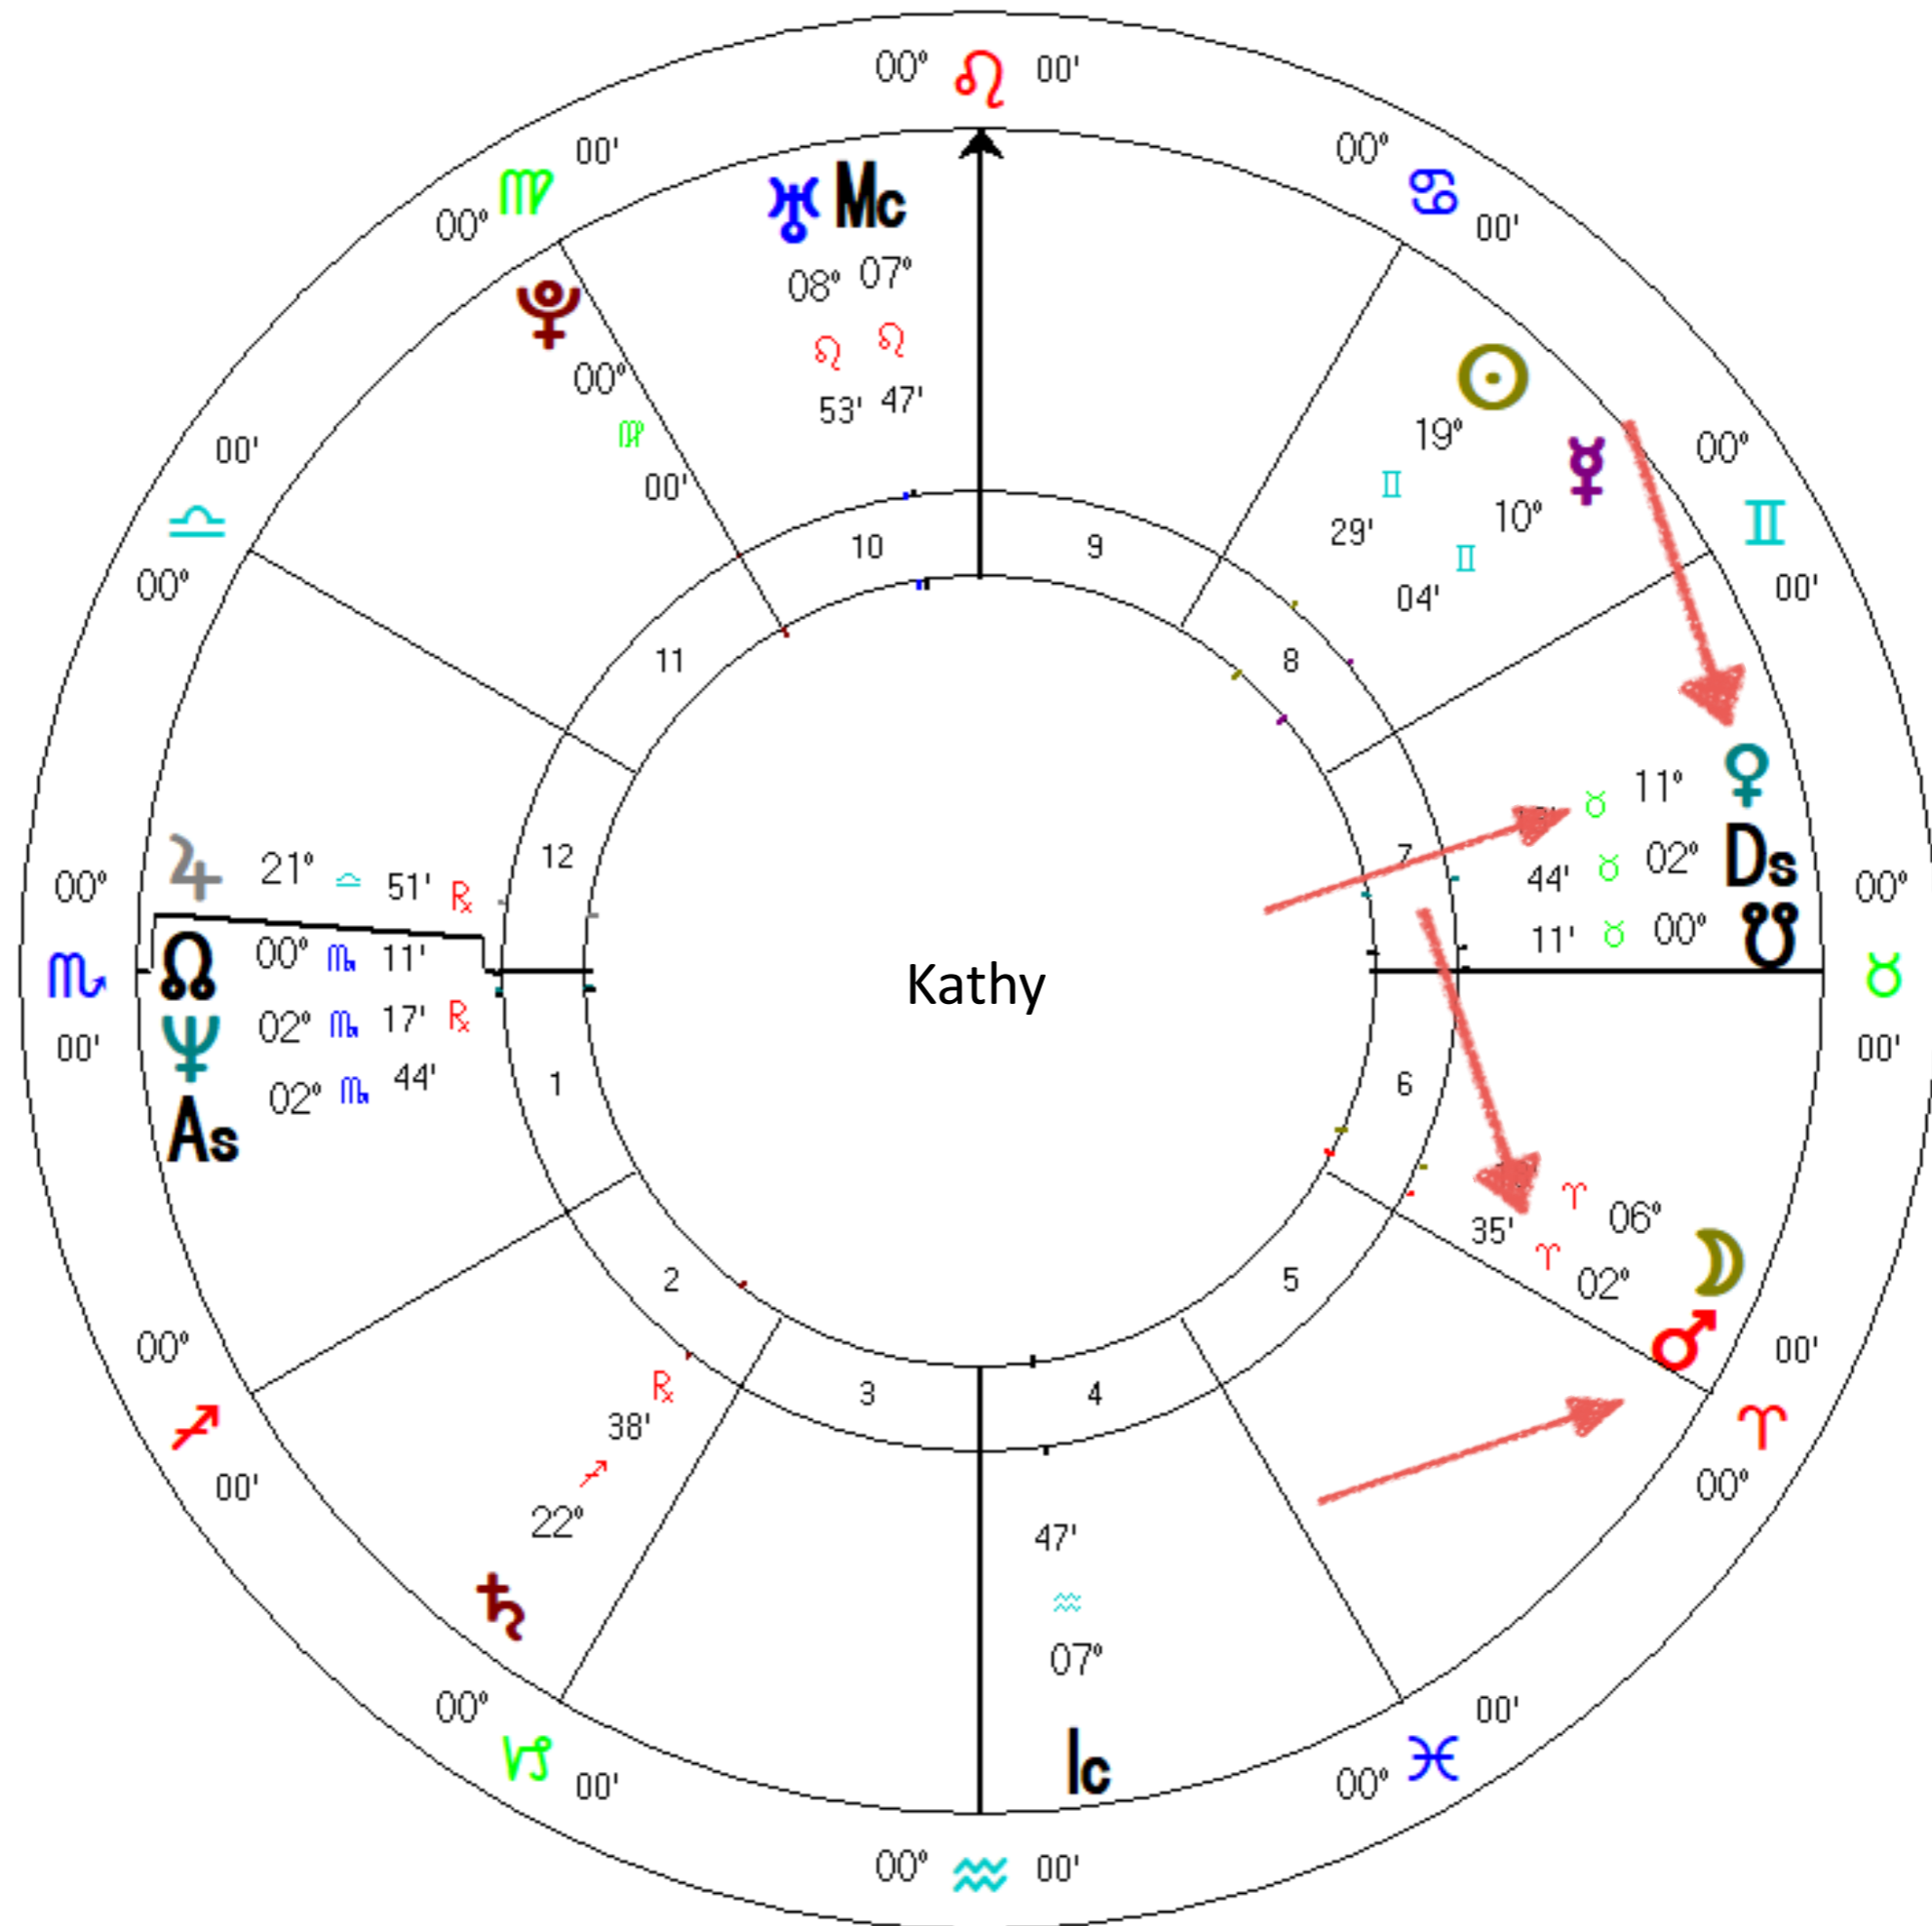

YOUR INNER
CREATION
GODDESS
ARCHETYPE

Venus

Feminine Self

Mars

Masculine Self

Your Inner Creation Goddess Archetype

Venus

Feminine Self