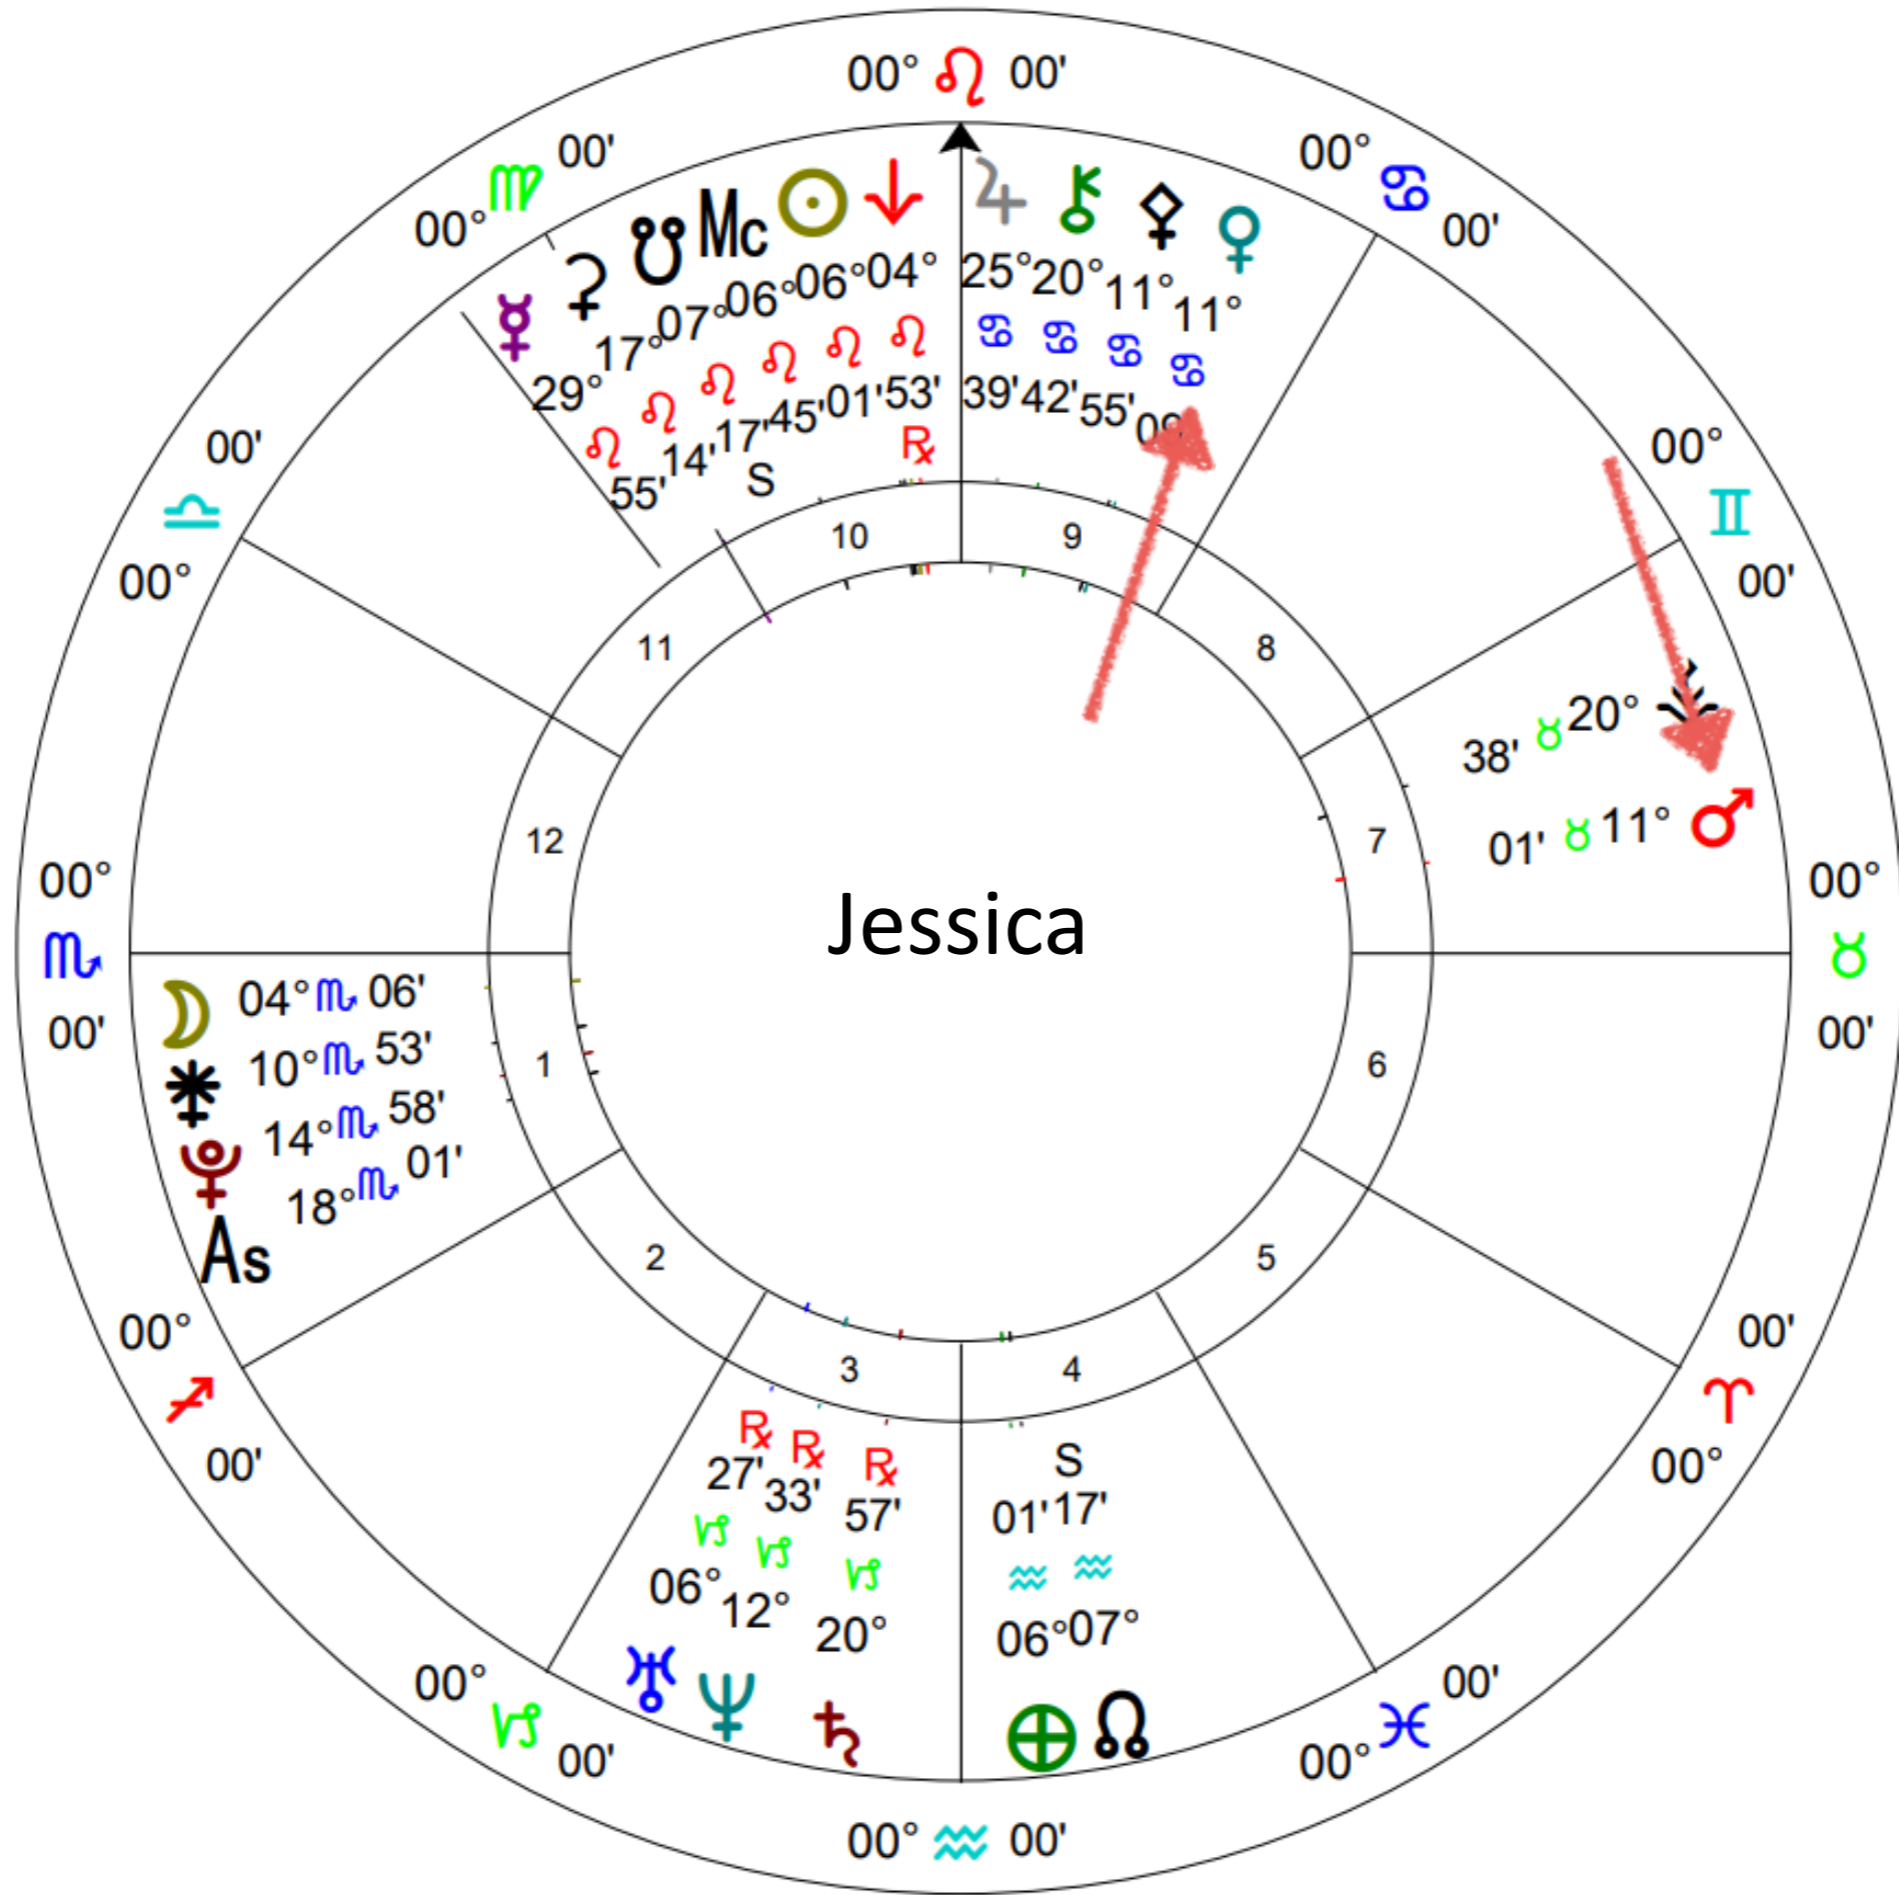

YOUR INNER
CREATION
GODDESS
ARCHETYPE

Venus

Feminine Self

Mars

Masculine Self

Your Inner Creation Goddess Archetype

Venus

Feminine Self