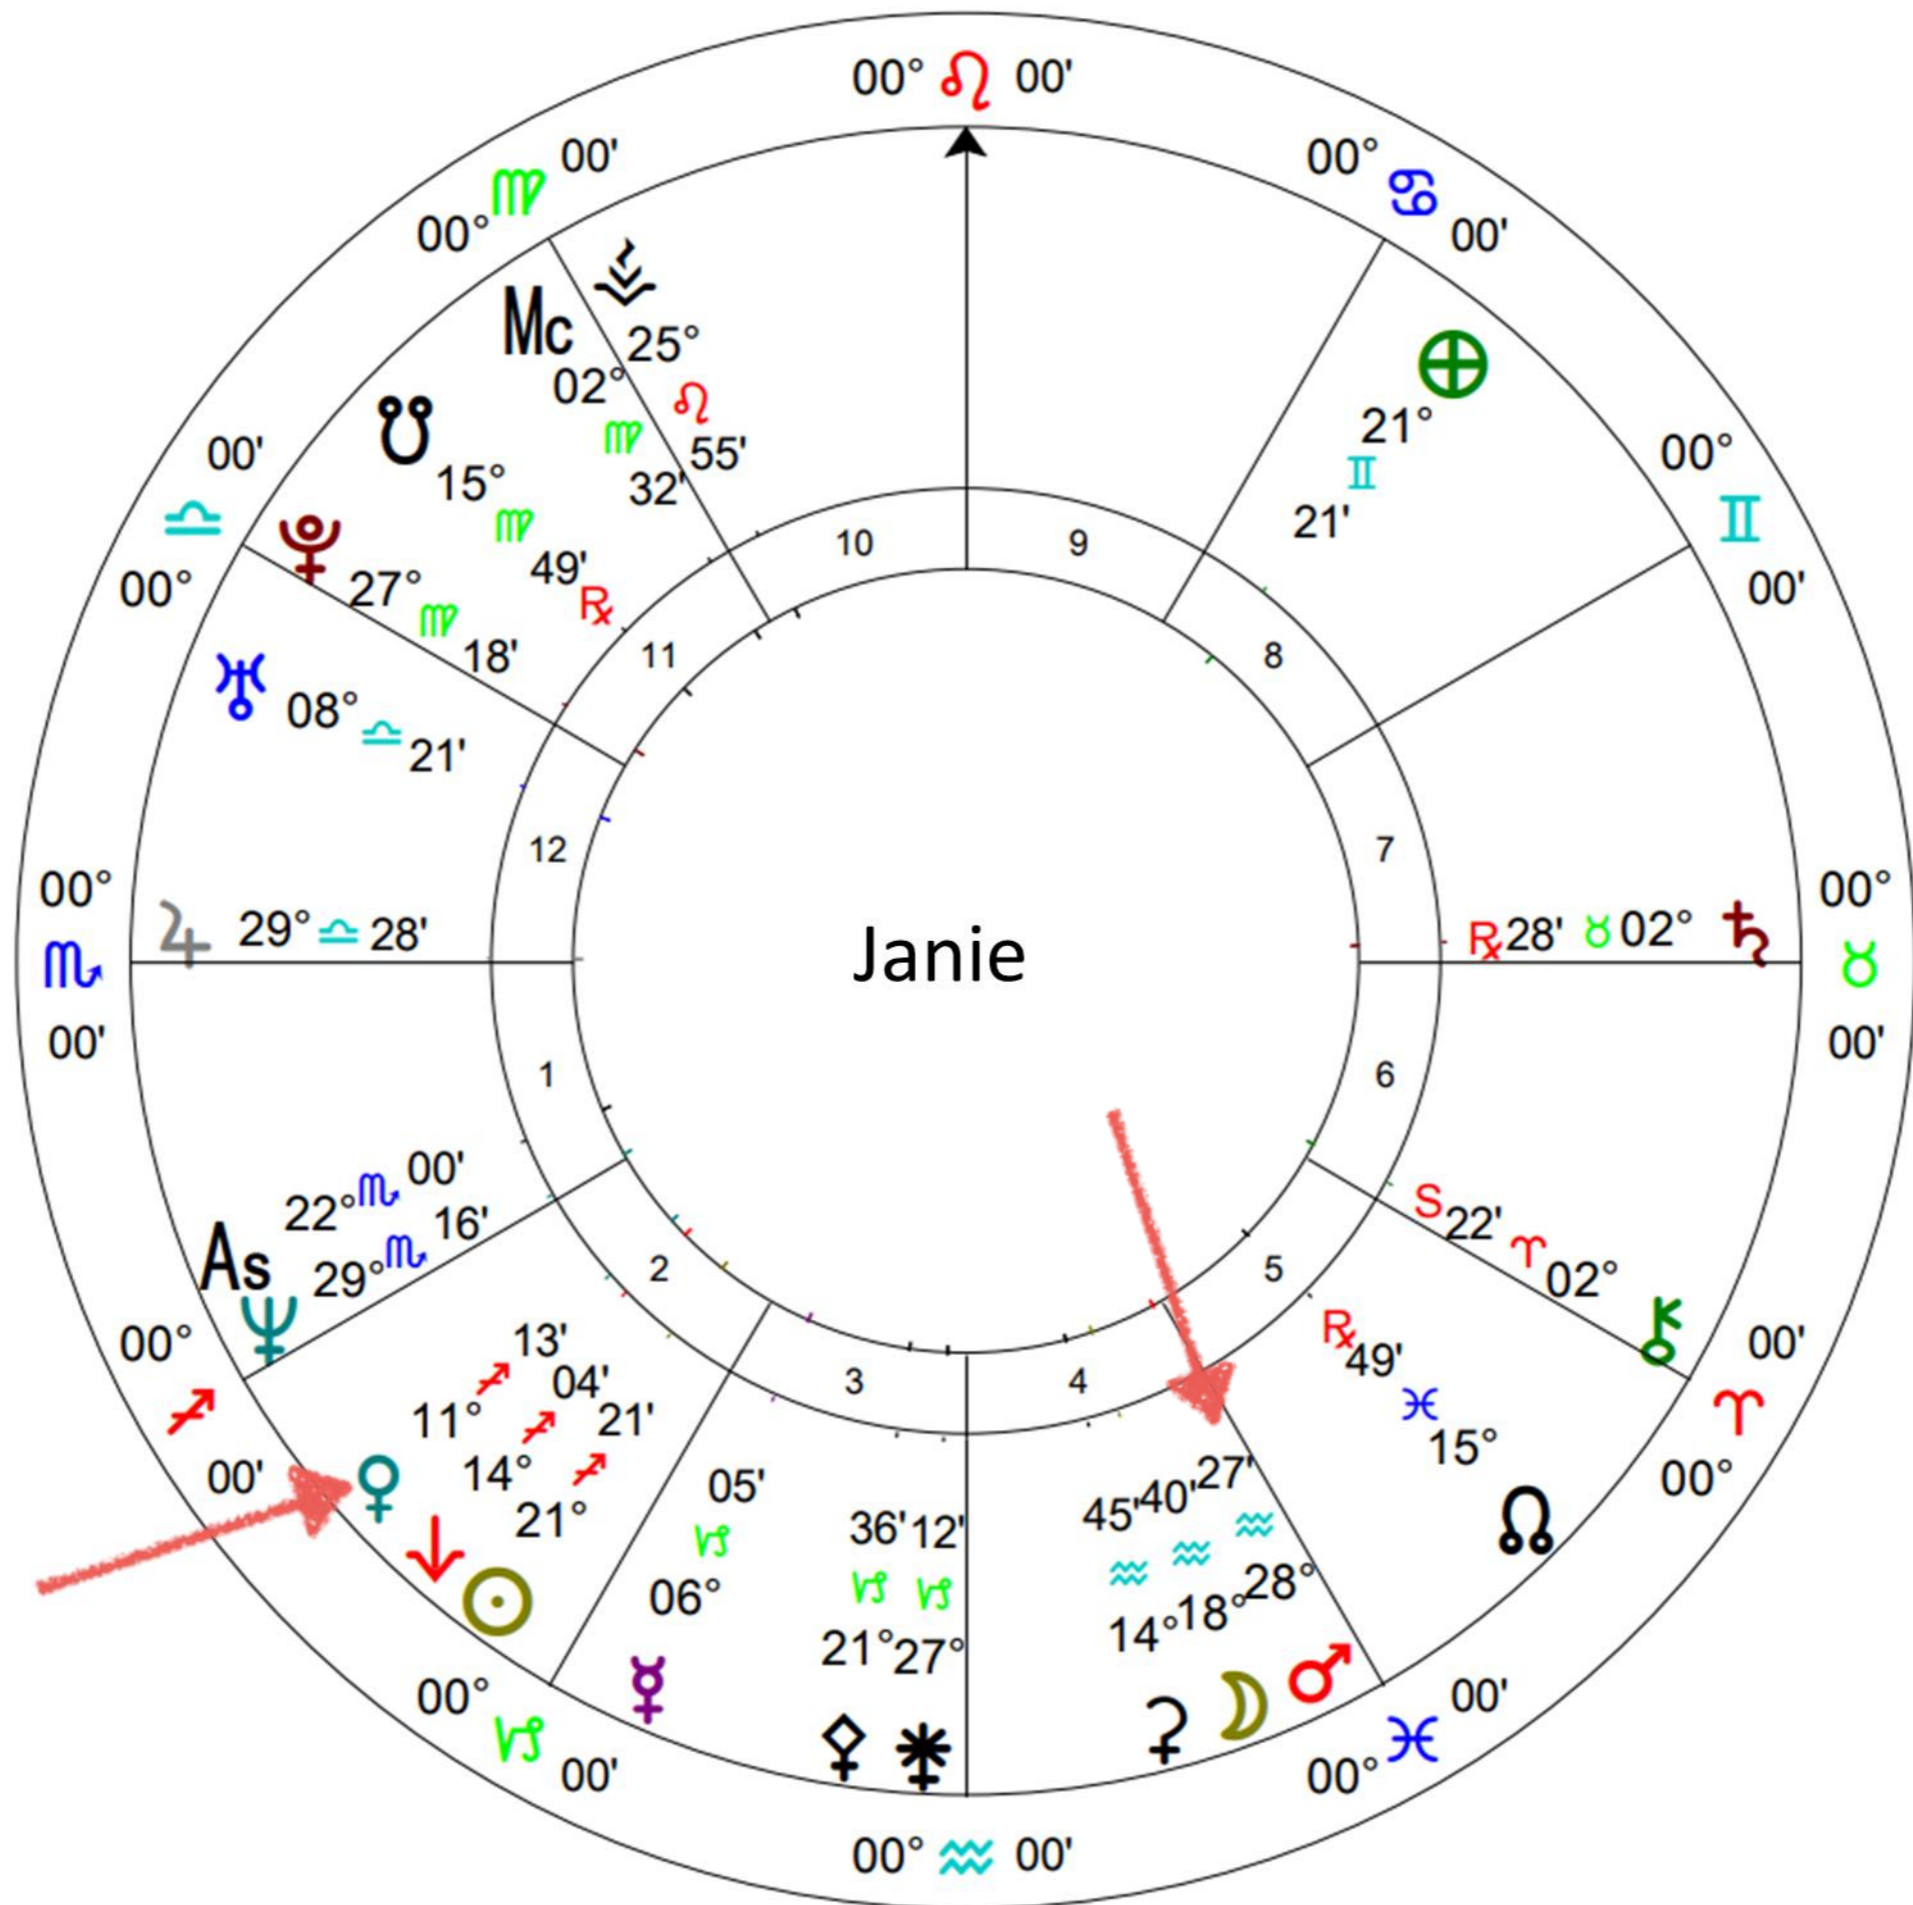

YOUR INNER
CREATION
GODDESS
ARCHETYPE

Venus

Feminine Self

Mars

Masculine Self

Your Inner Creation Goddess Archetype

Venus

Feminine Self