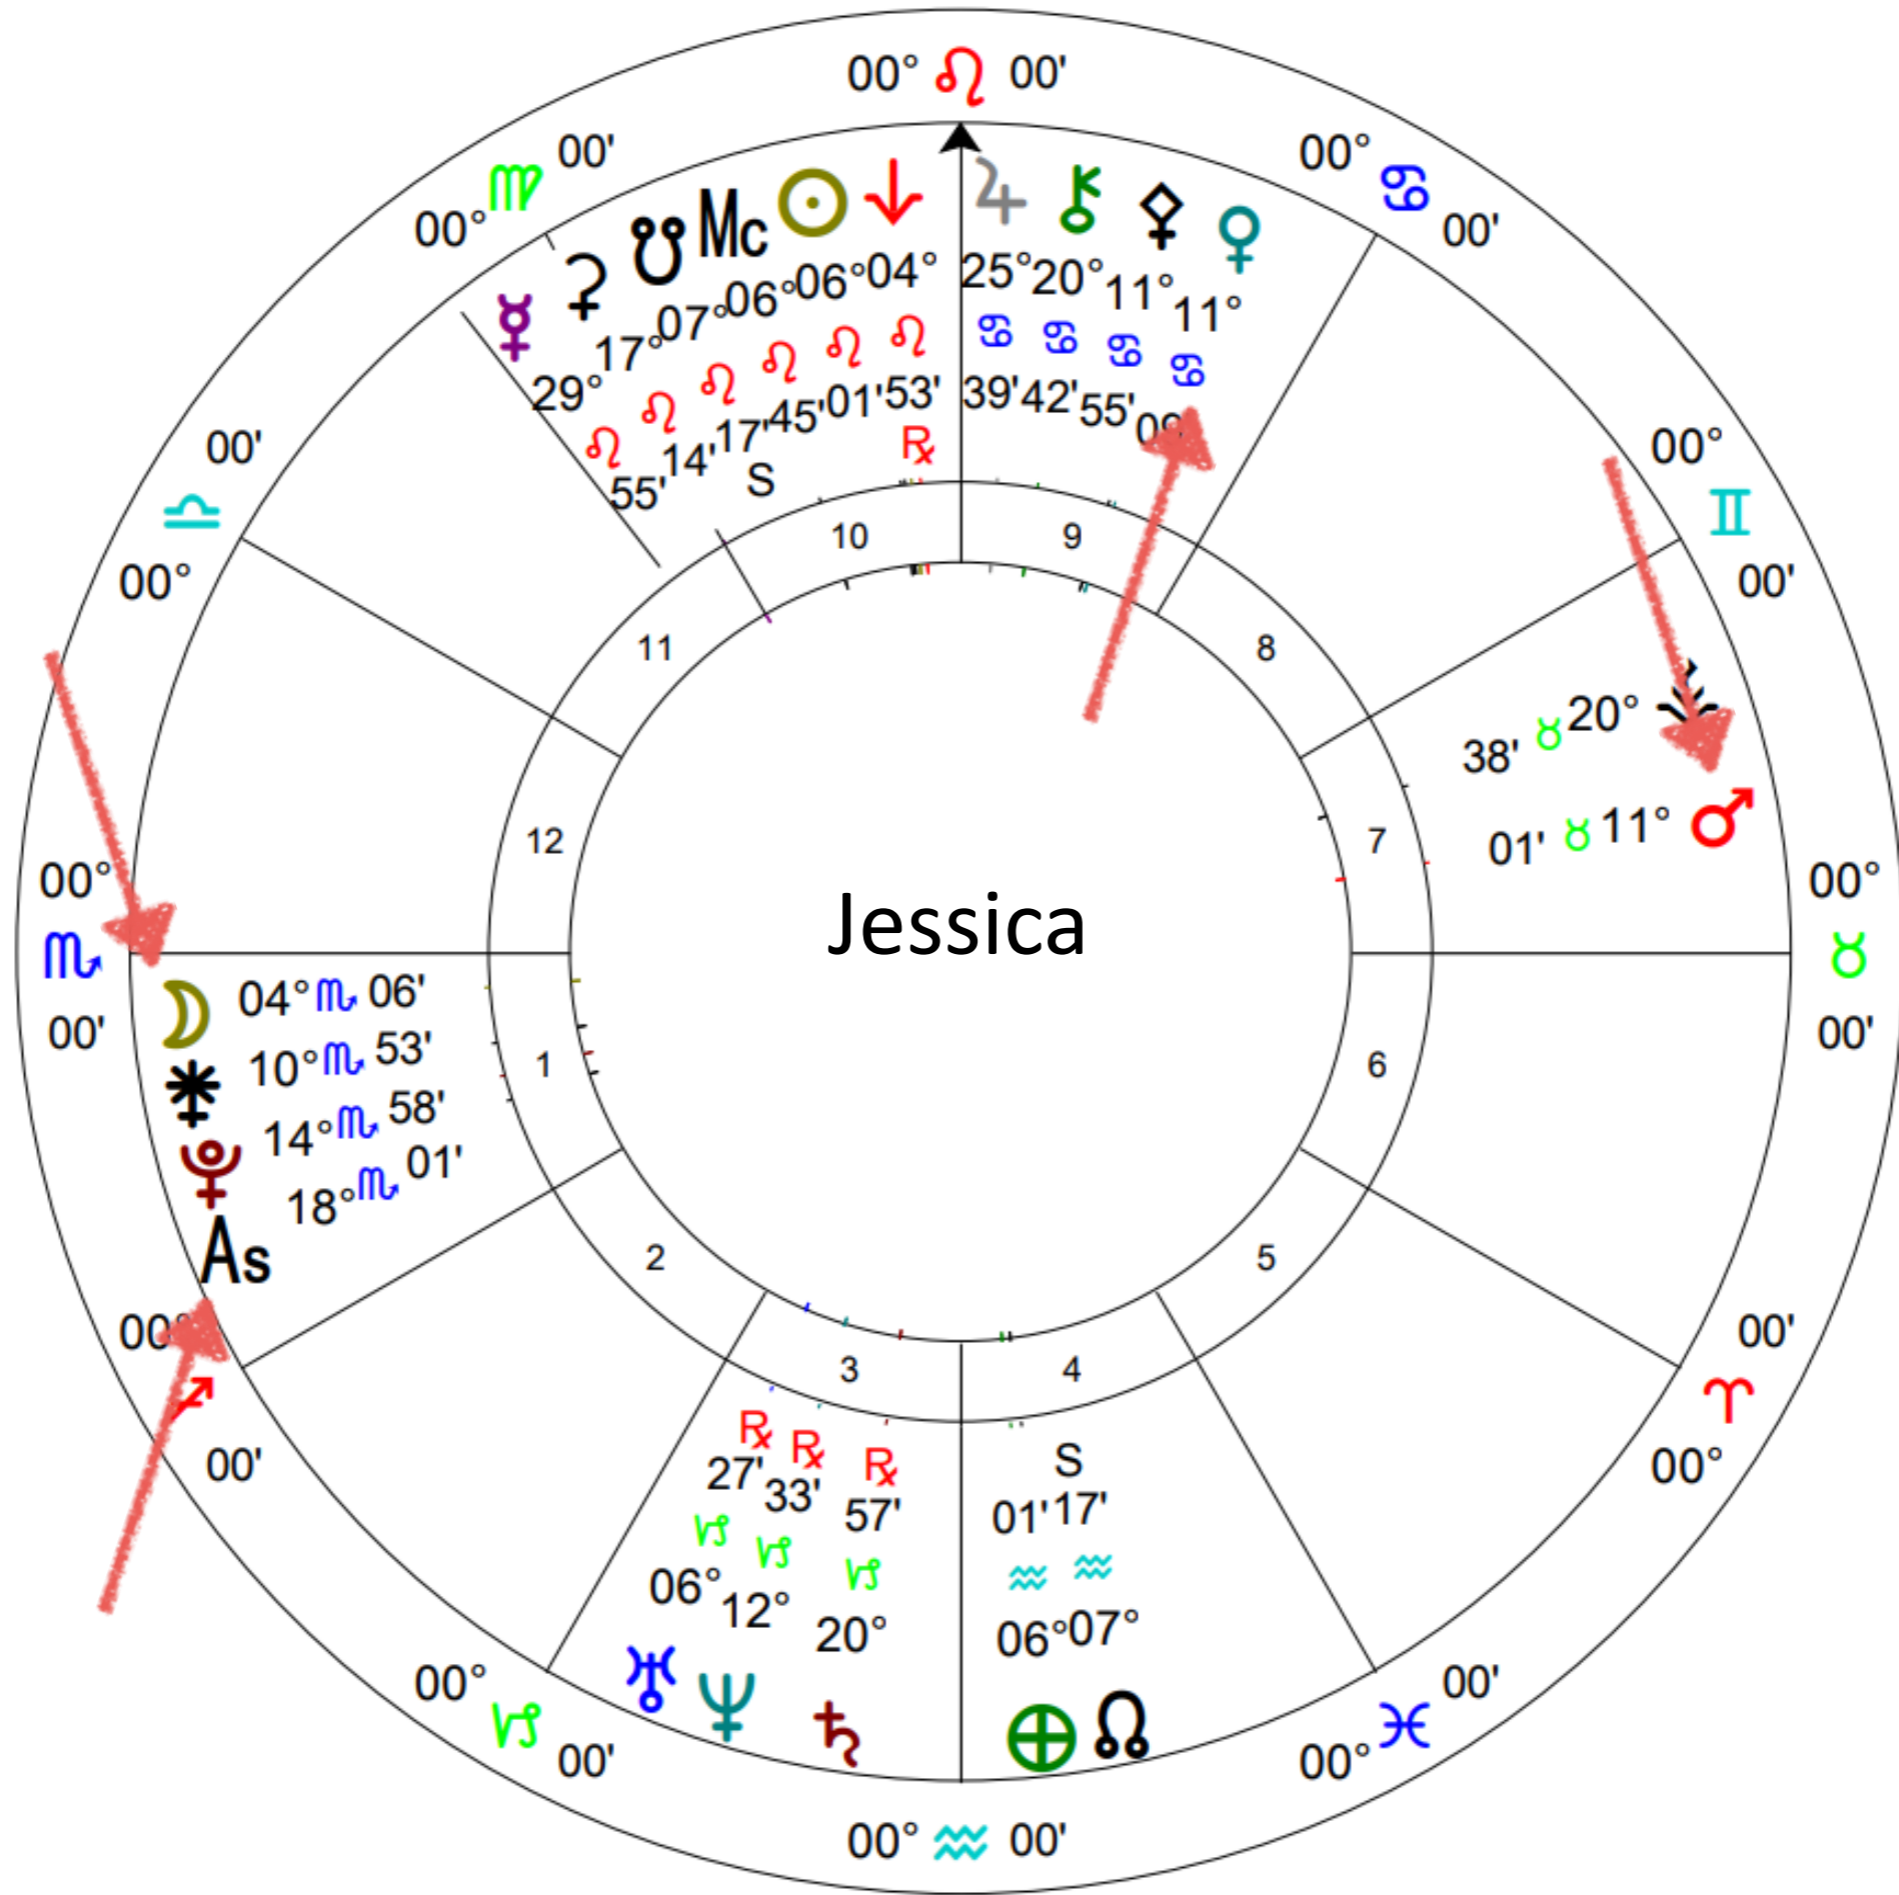

Janie

As

Mc

Message from Your Moon Archetype

Moon

Your Past Training

Rising Sign

Ascendant - On The Horizon
New Focus of Overall Life Purpose