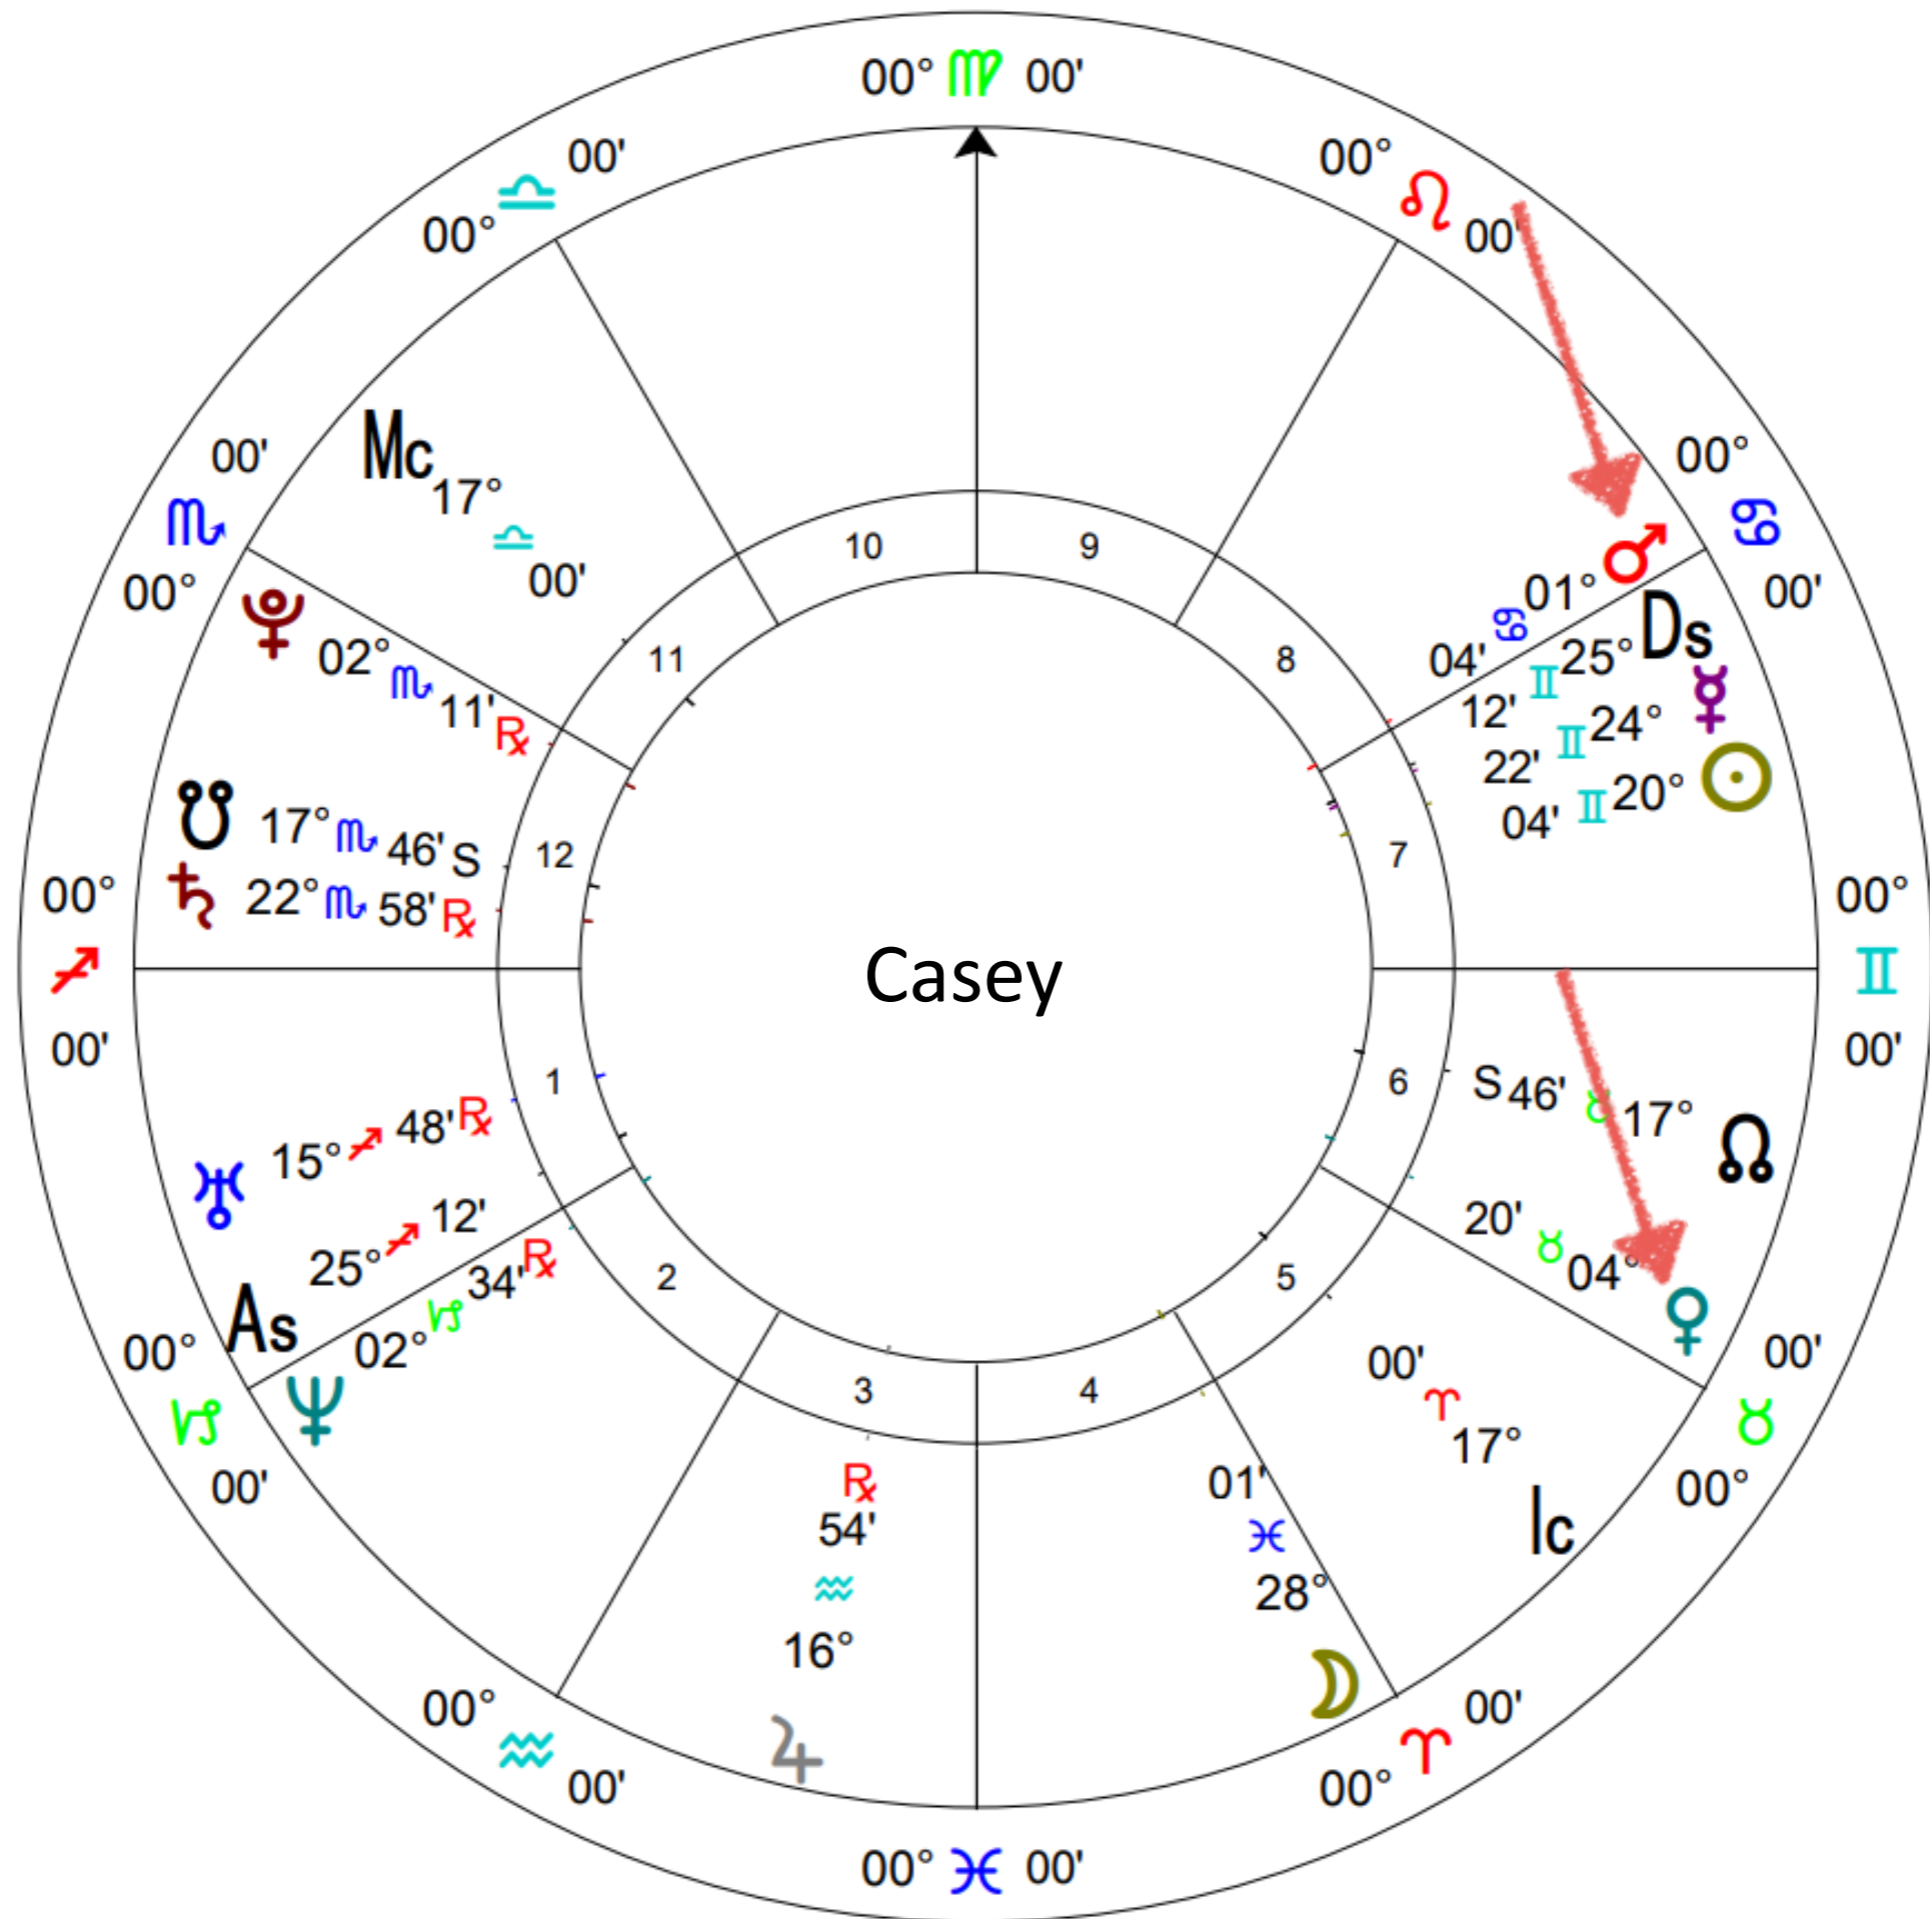

YOUR INNER
CREATION
GODDESS
ARCHETYPE

Venus

Feminine Self

Mars

Masculine Self

Your Inner Creation Goddess Archetype

Venus

Feminine Self