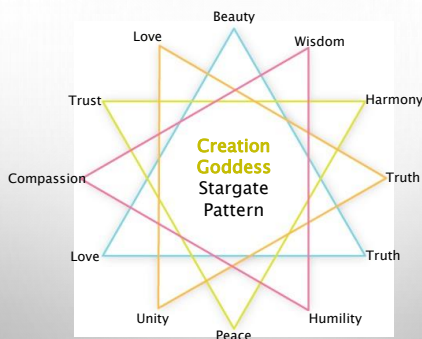

Begins February 21, 2019

3:00 – On-Line

5:30 – In Person

<https://www.kath-daugherty.com/copy-of-a-life-on-purpose-1>

Call in Sacred Space

CALL IN SACRED SPACE

SPIRITUAL/CREATIVE/FINANCIAL FLOW

Personally and Collectively

WHERE CAN YOU APPLY MORE KINDNESS AND
COMPASSION IN YOUR SPIRITUAL/CREATIVE/FINANCIAL
FLOW—CREATION GODDESS ESSENCE?

DESCRIBE THE ENERGY OF YOUR HEART CHAKRA AT THIS
TIME.

IS THERE ANYTHING ELSE YOUR HEART CHAKRA WANTS
YOU TO KNOW ABOUT FULLY RUNNING YOUR
SPIRITUAL/CREATIVE/FINANCIAL FLOW—CREATION
GODDESS ESSENCE?