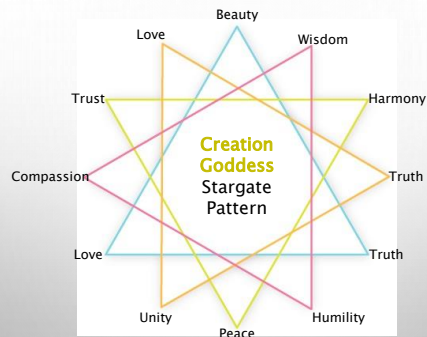

WELCOME TO THE STARMAIDEN CREATION GODDESS CIRCLE

MODULE 21
CLEARING THE GODDESS CREATION
VESSEL

Resolution REset!

100 Million Americans will break their Resolutions by February! Don't Be One of Them!
Join me January 20 on the Wolf Blood Full Moon to RE-Set your Intentions and then continue in a year long **MASTERMIND** group to make sure they happen this time!
THERE IS STILL TIME TO ROCK 2019!!!

Call in Sacred Space

SPIRITUAL/CREATIVE/FINANCIAL FLOW

Personally and Collectively

MARIA PROPHETISSA

Emerald Tablet by
Hermes Trismegistus,
Thoth

Open to
Receive

Ancient
alchemical
wisdom teachings.

Clearing each
chakra for
effective
creation
energy flow.