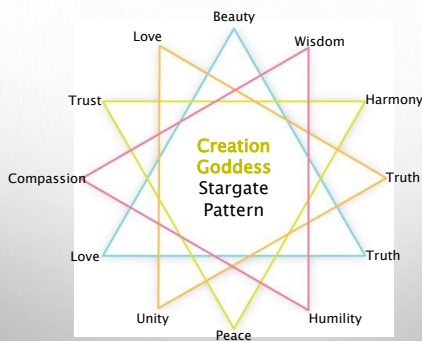

WELCOME TO
THE
STARMAIDEN
CREATION
GODDESS
CIRCLE

MODULE 27
PREPARATION FOR
EMERGENCE AND PROCESS
REVIEW

MARCH 22 IN PERSON AND
ONLINE EMERGENCE
CEREMONY 7:00PM CENTRAL
(FRIDAY)

<https://naturalrhythmsrevolution.com/ggg2019/>

Call in Sacred Space

SPIRITUAL/CREATIVE/FINANCIAL FLOW

Personally and Collectively