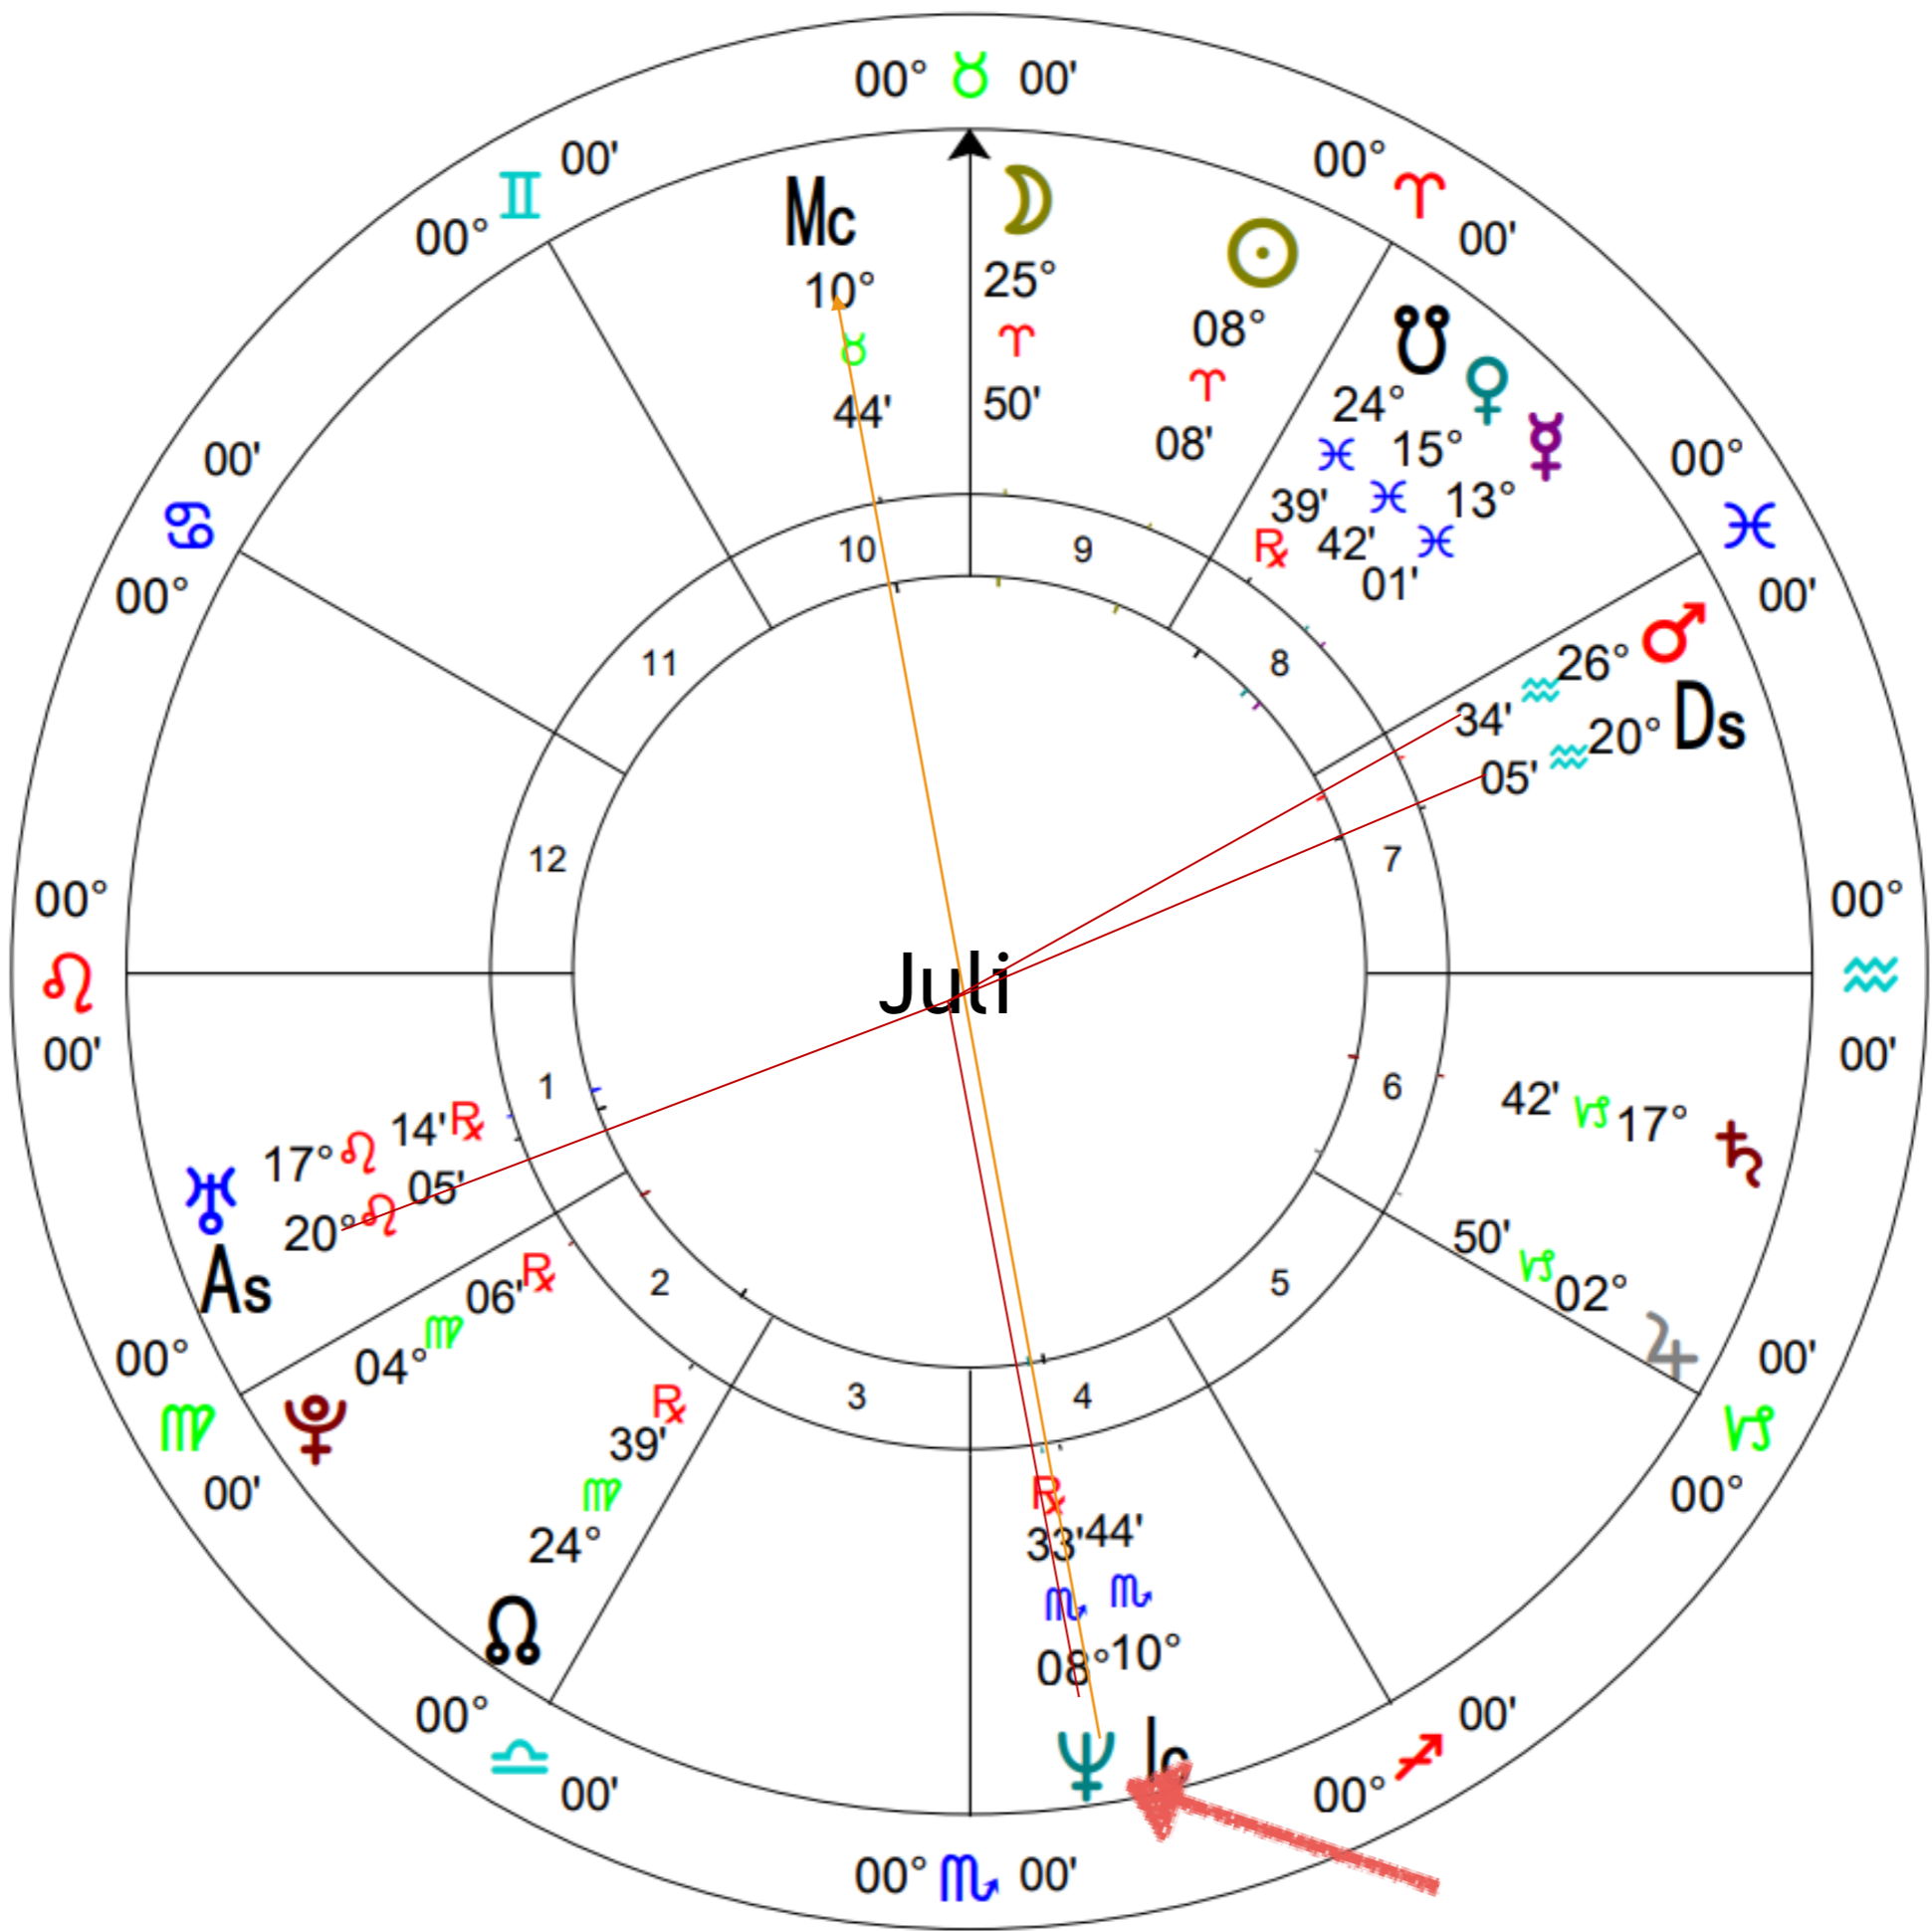

- Conjunction - Right next or within 10 degrees
- Opposition - Across the chart within 10 degrees
- Square - 90 degrees apart within 10 degrees
- Intuitive Relationship

Conjunction

Right Next to or Within 10 Degrees

Opposition

Across Within 10 Degrees

a

Square

90 Degrees Apart
Within 10 Degrees

Neptune Alchemy

- Tune Into the Complex Itself
- Archetype It Is Influencing
- Influences to Placement on Life Script
- Planet Itself
- Alchemical Blend