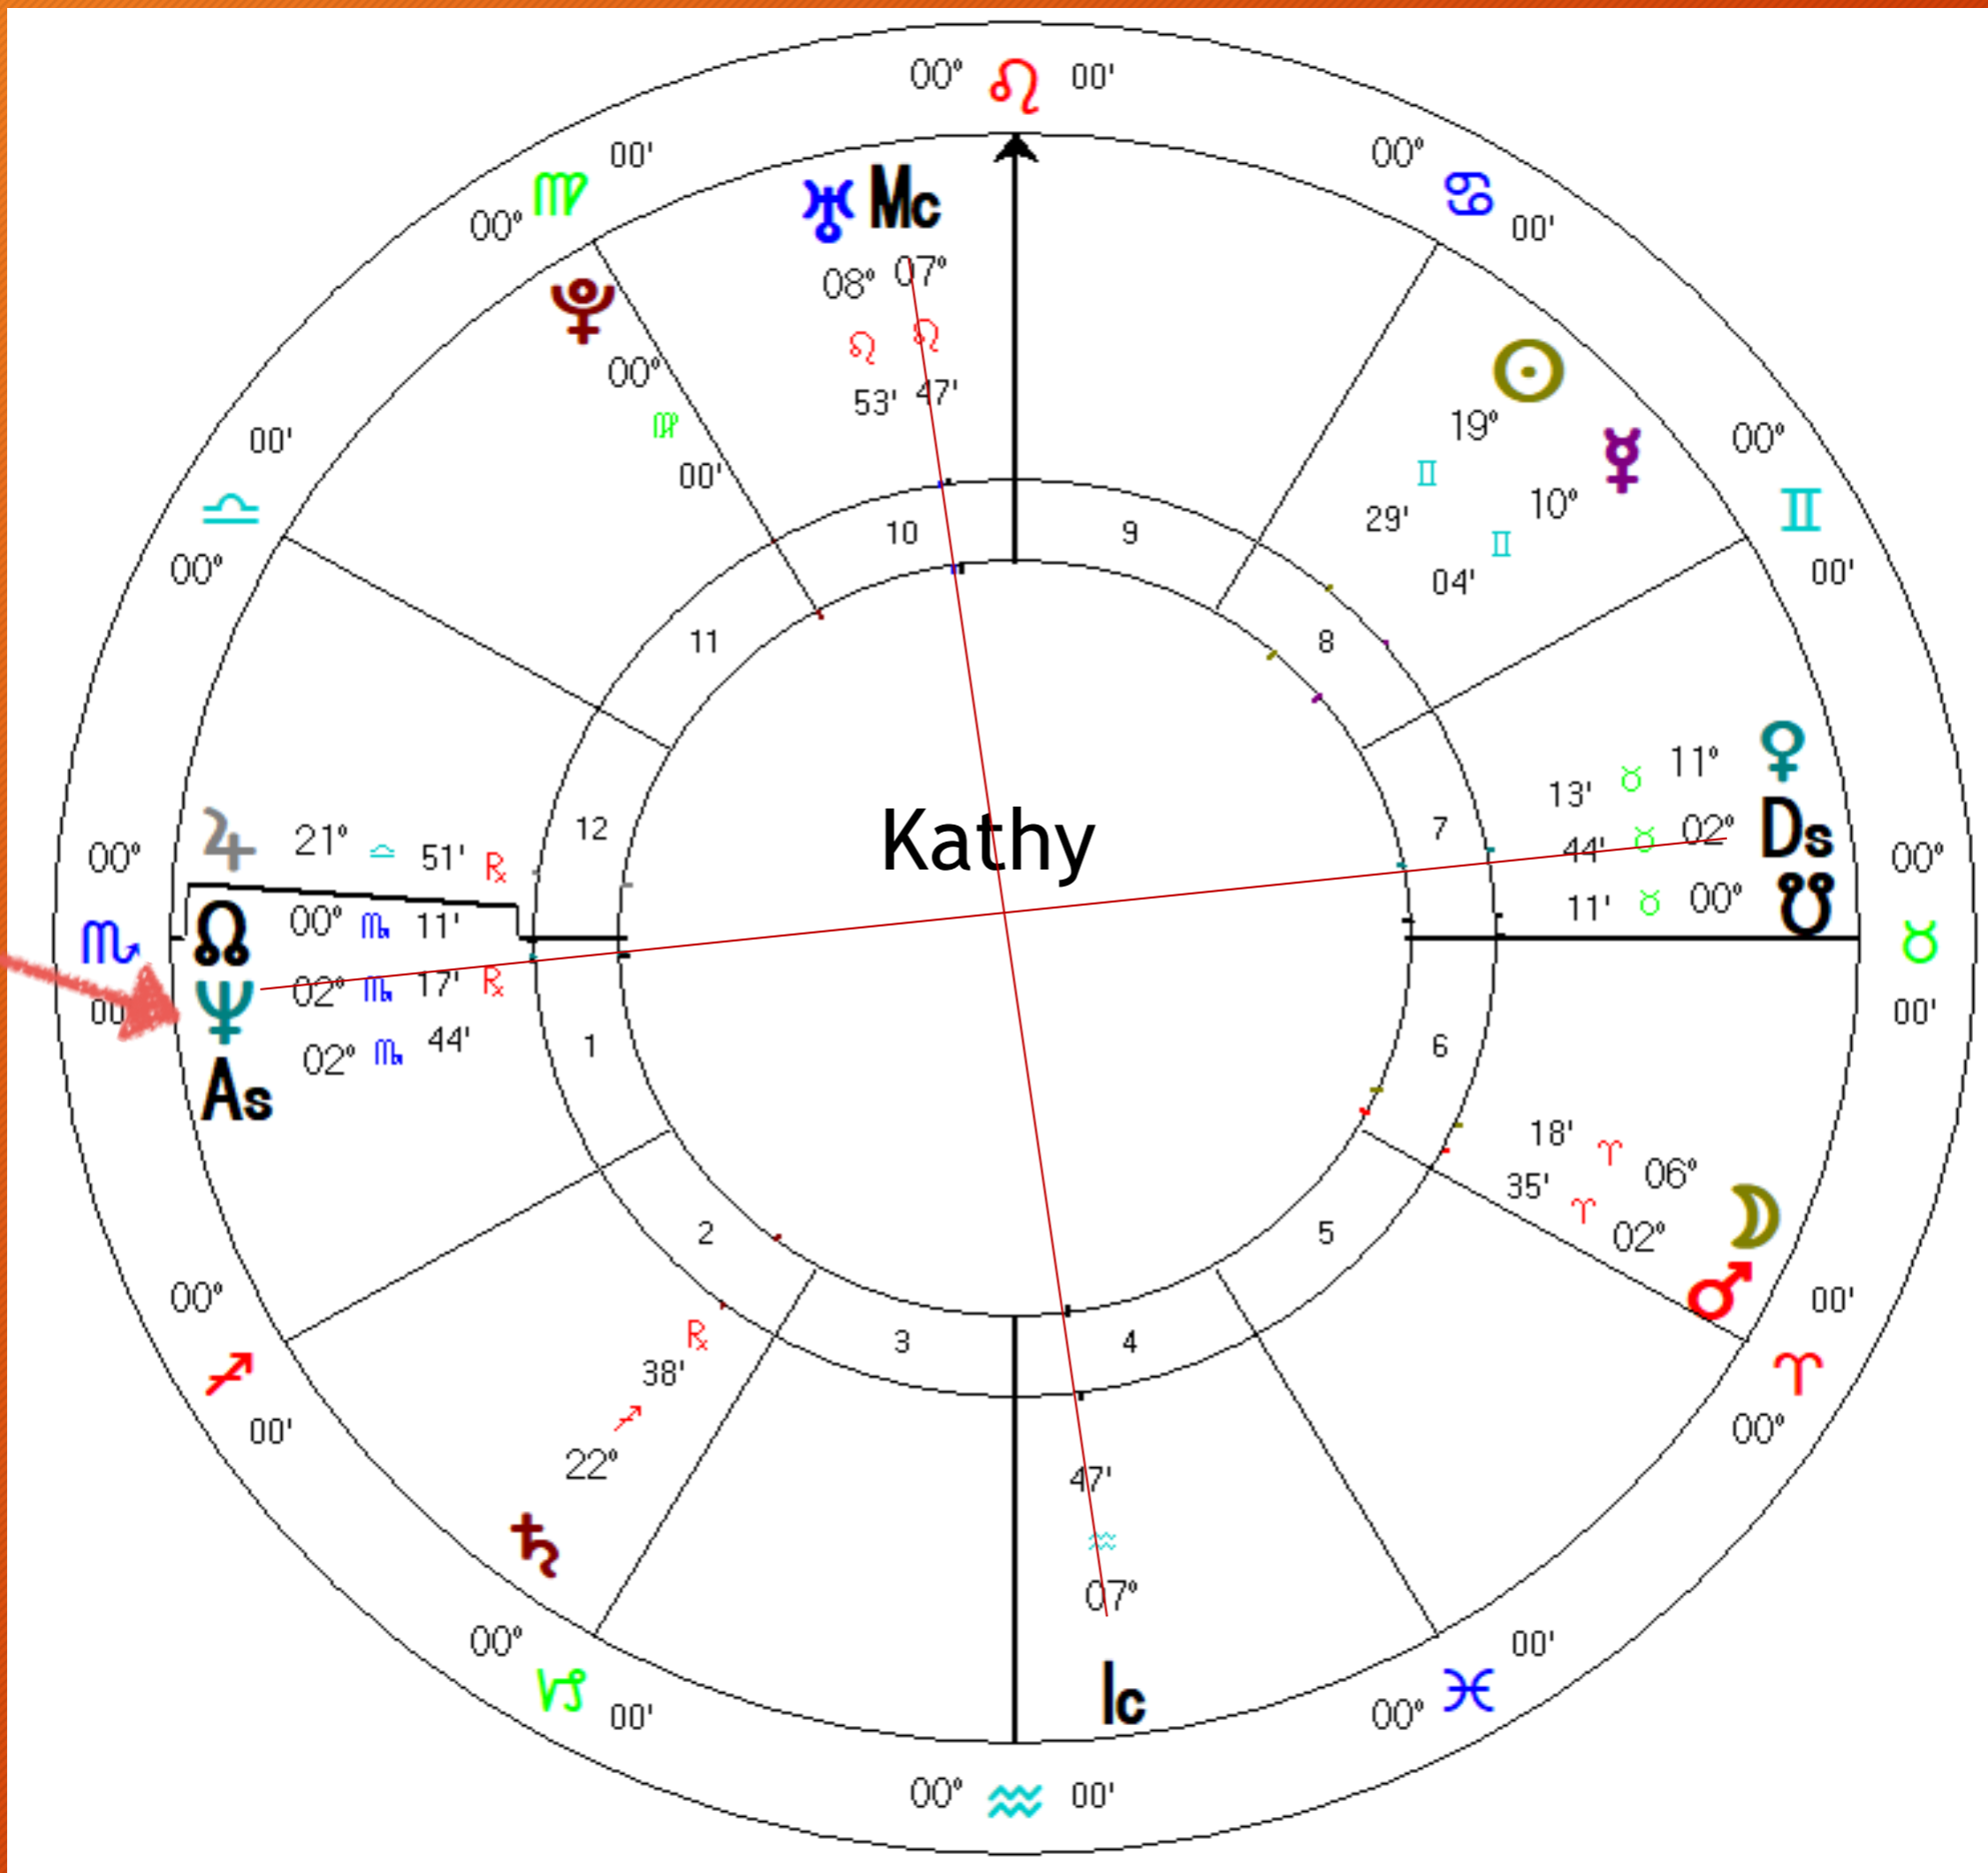

- Conjunction - Right next or within 10 degrees
- Opposition - Across the chart within 10 degrees
- Square - 90 degrees apart within 10 degrees
- Intuitive Relationship

Conjunction

Right Next to or Within 10 Degrees

Opposition

Across Within 10 Degrees

a

Square

90 Degrees Apart
Within 10 Degrees

Neptune Alchemy

- Tune Into the Complex Itself
- Archetype It Is Influencing
- Influences to Placement on Life Script
- Planet Itself
- Alchemical Blend