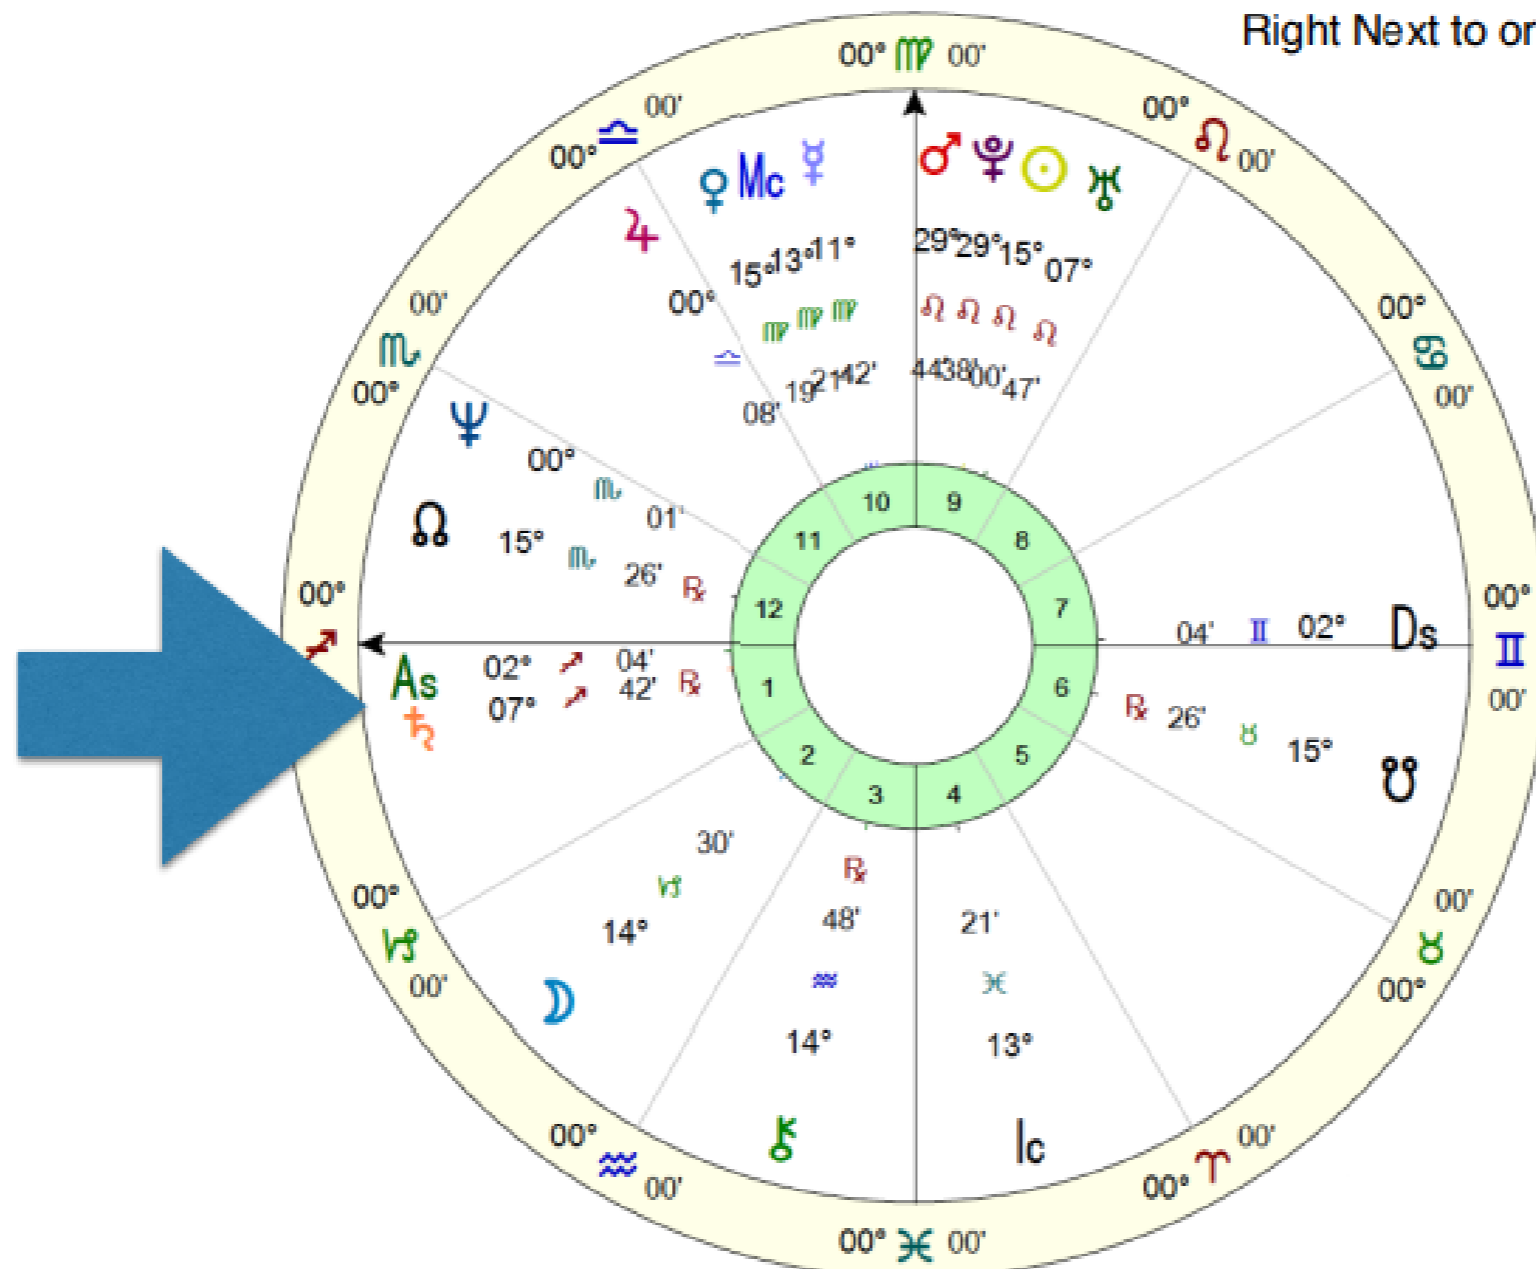

- Conjunction - Right next or within 10 degrees
- Opposition - Across the chart within 10 degrees
- Square - 90 degrees apart within 10 degrees
- Intuitive Relationship

Conjunction

Right Next to or Within 10 Degrees

Opposition

Across Within 10 Degrees

a

Square

90 Degrees Apart
Within 10 Degrees

Neptune Alchemy

- Tune Into the Complex Itself
- Archetype It Is Influencing
- Influences to Placement on Life Script
- Planet Itself
- Alchemical Blend