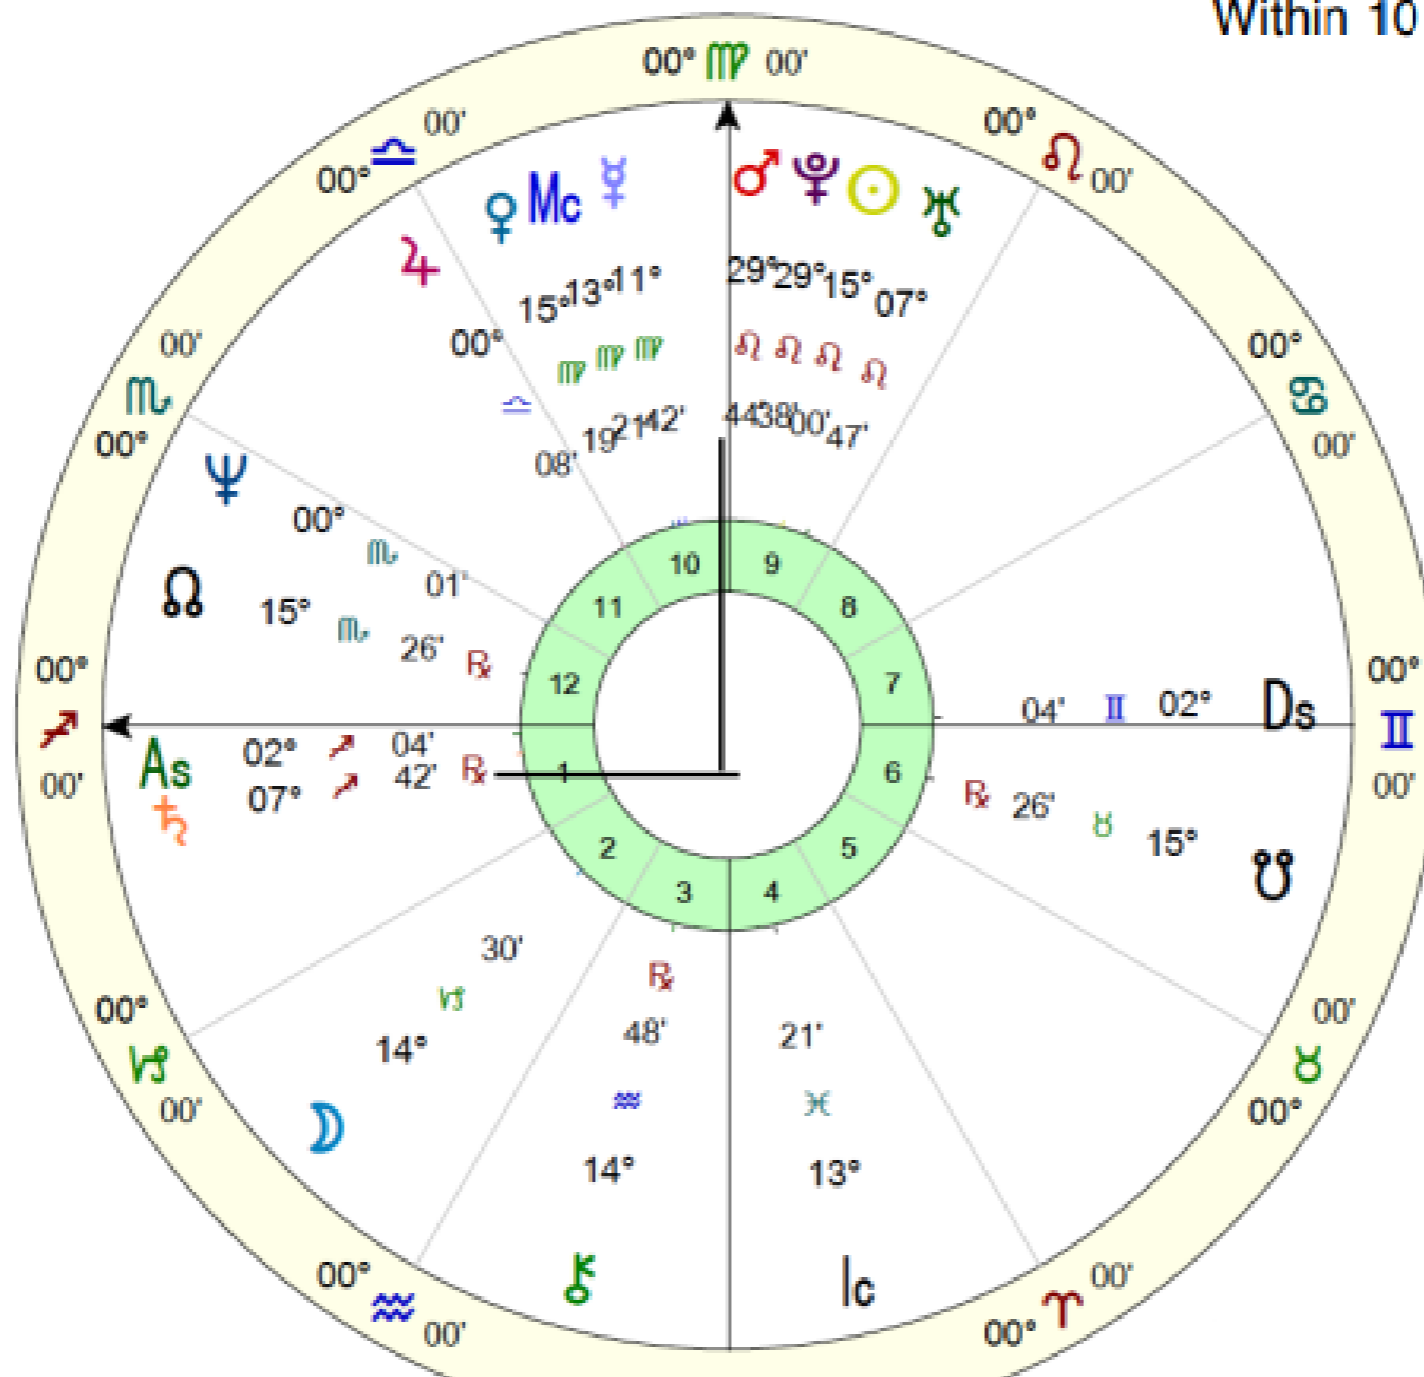

- Conjunction - Right next or within 10 degrees
- Opposition - Across the chart within 10 degrees
- Square - 90 degrees apart within 10 degrees
- Intuitive Relationship

Conjunction

Right Next to or Within 10 Degrees

Opposition

Across Within 10 Degrees

a

Square

90 Degrees Apart
Within 10 Degrees

Neptune Alchemy

- Tune Into the Complex Itself
- Archetype It Is Influencing
- Influences to Placement on Life Script
- Planet Itself
- Alchemical Blend