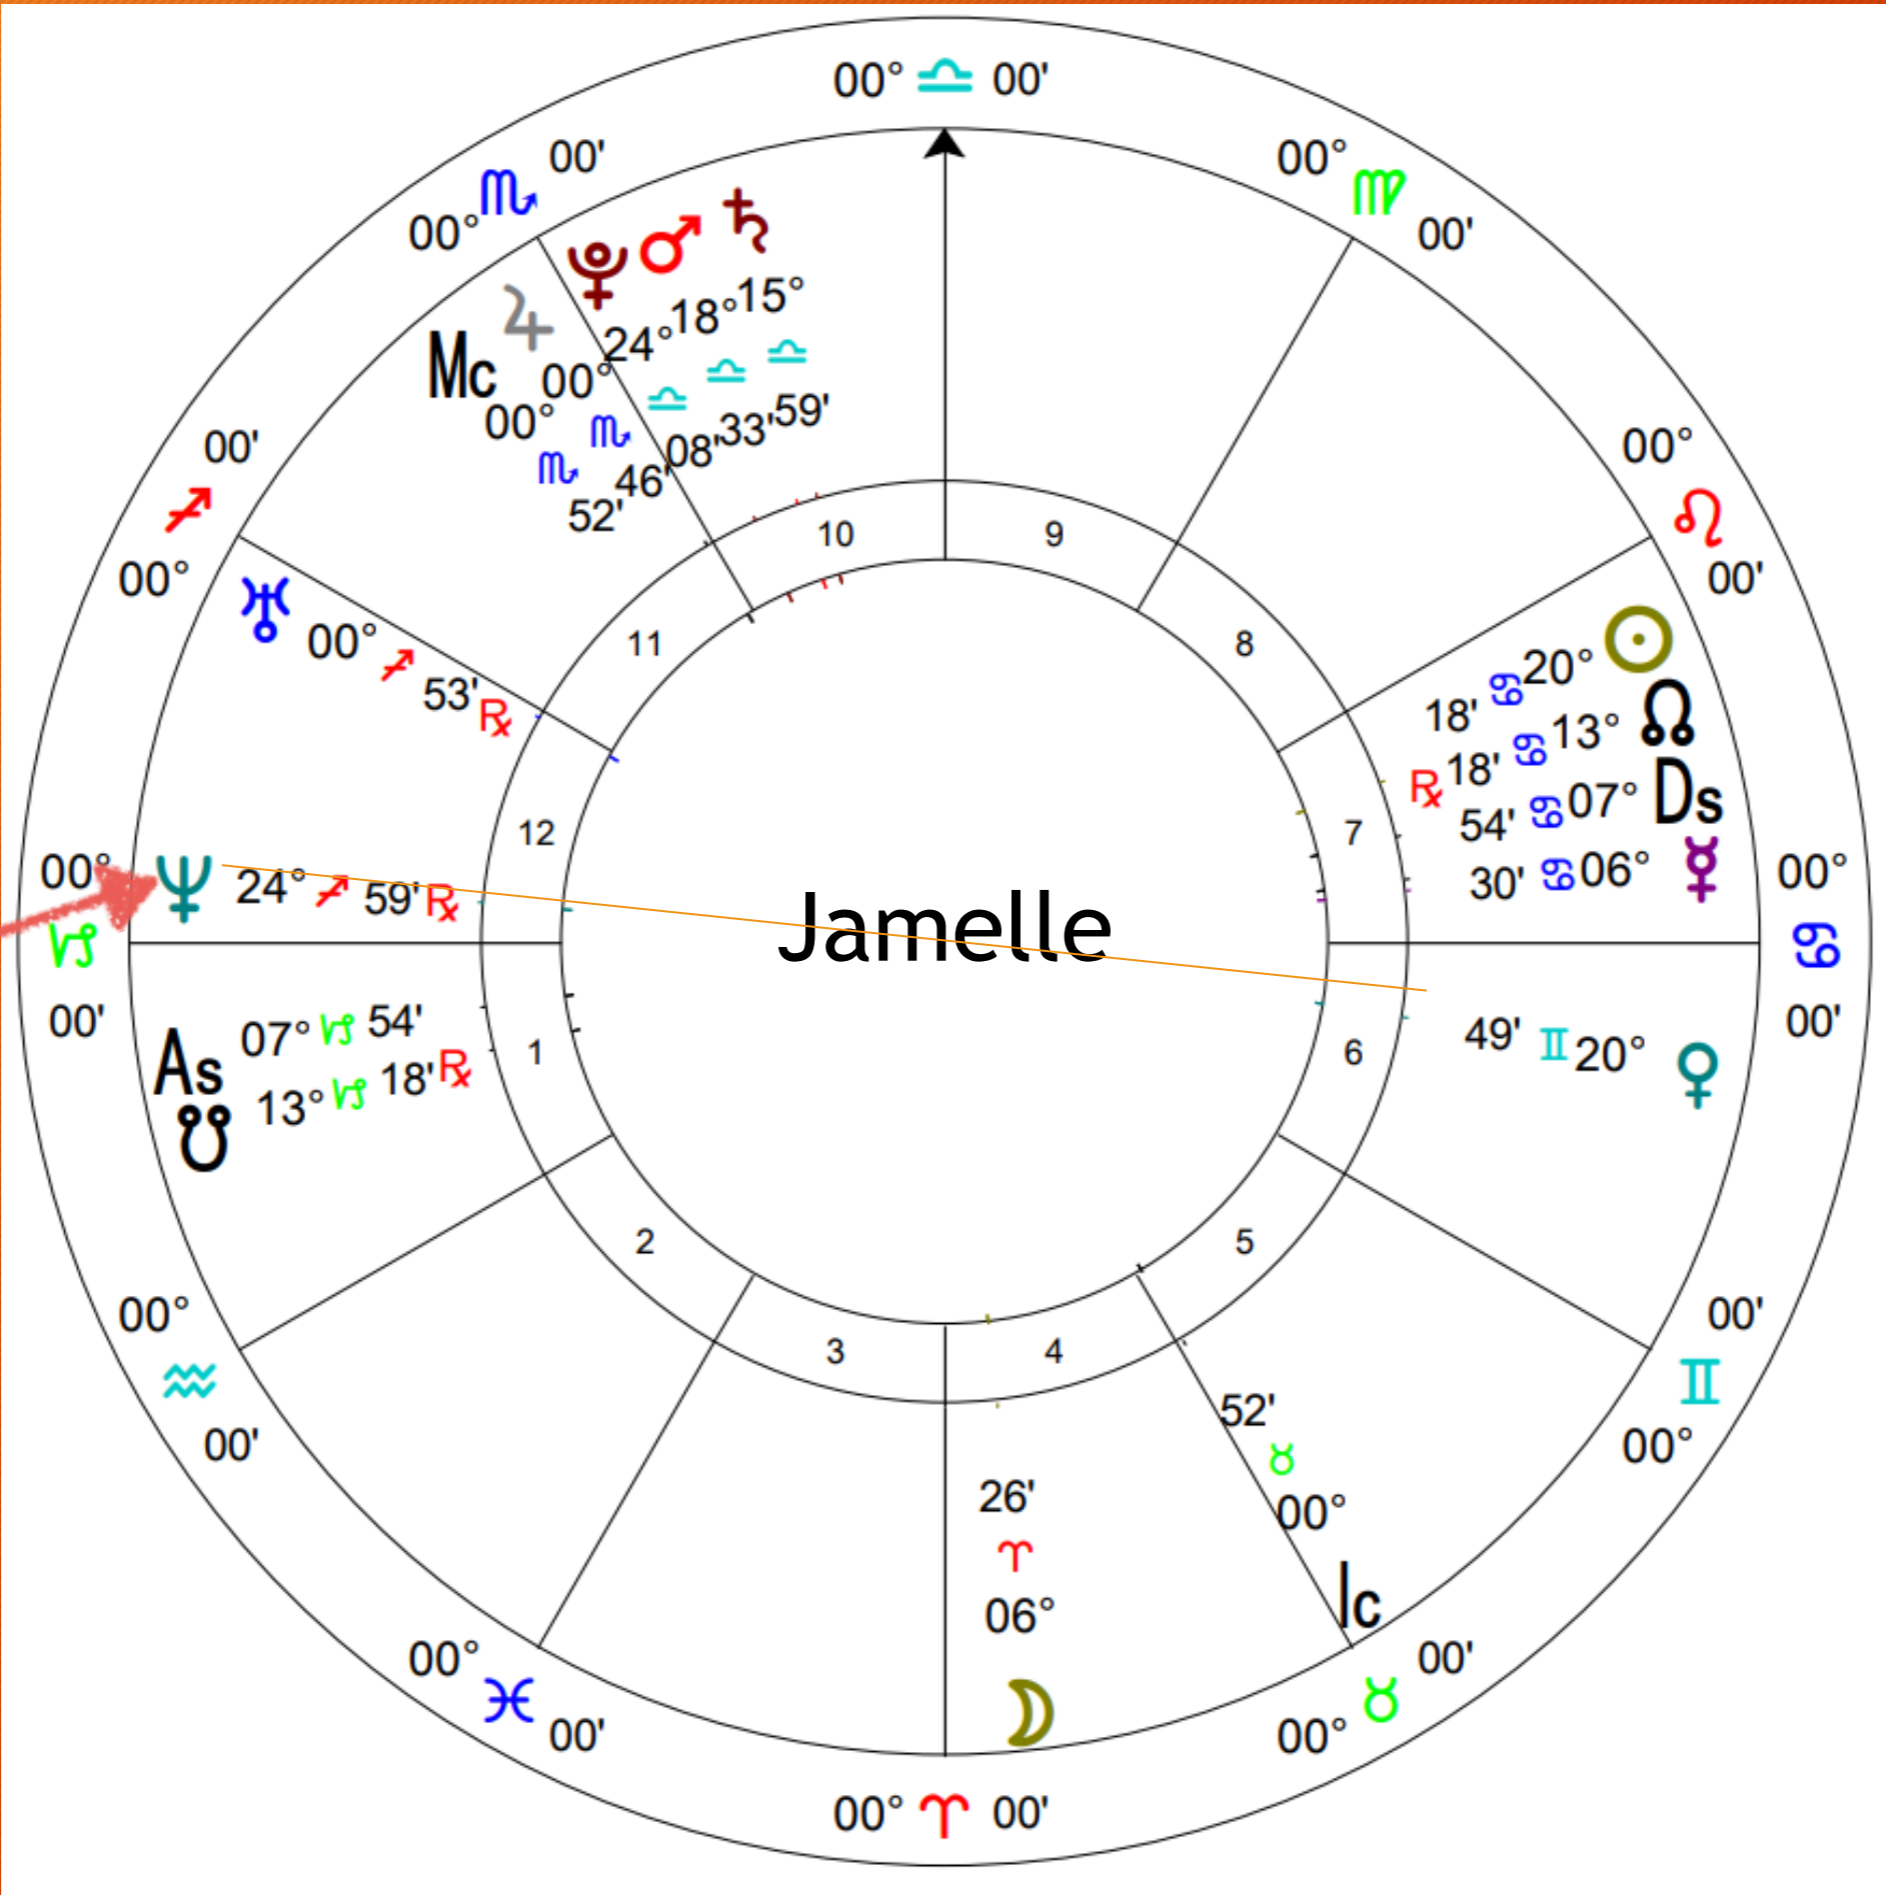

- Conjunction - Right next or within 10 degrees
- Opposition - Across the chart within 10 degrees
- Square - 90 degrees apart within 10 degrees
- Intuitive Relationship

Conjunction

Right Next to or Within 10 Degrees

Opposition

Across Within 10 Degrees

a

Square

90 Degrees Apart
Within 10 Degrees

Neptune Alchemy

- Tune Into the Complex Itself
- Archetype It Is Influencing
- Influences to Placement on Life Script
- Planet Itself
- Alchemical Blend