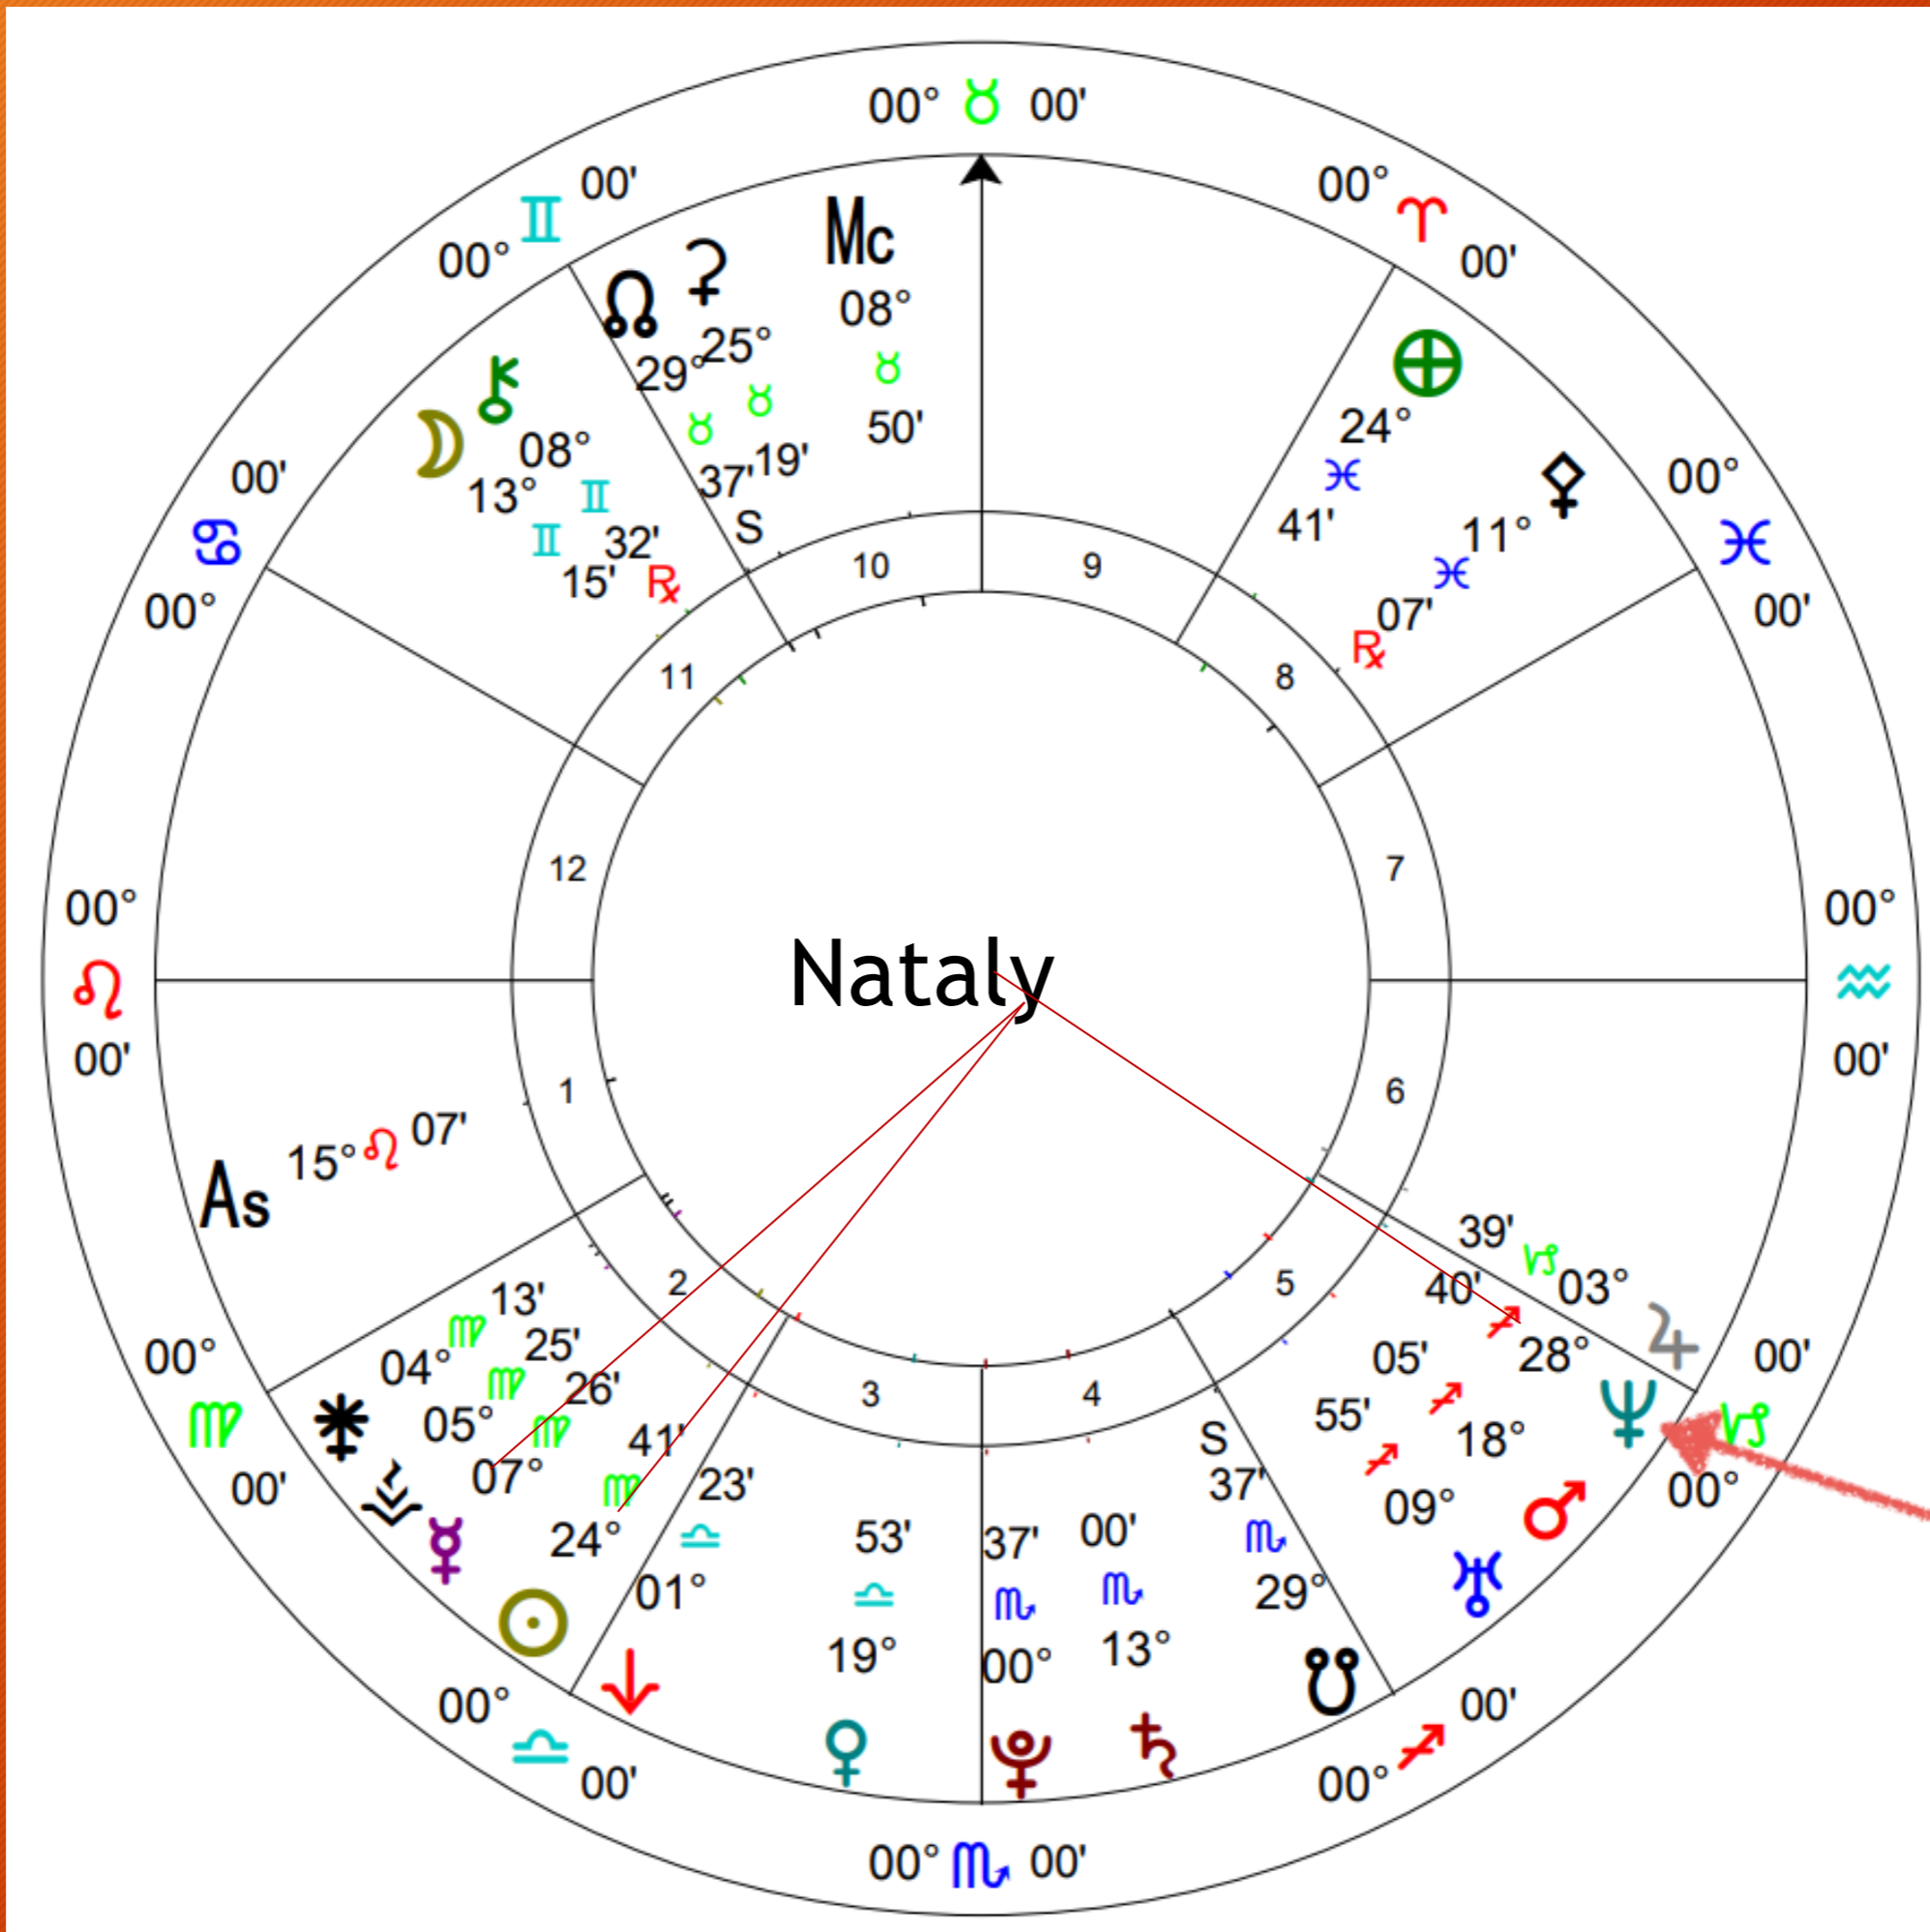

- Conjunction - Right next or within 10 degrees
- Opposition - Across the chart within 10 degrees
- Square - 90 degrees apart within 10 degrees
- Intuitive Relationship

Conjunction

Right Next to or Within 10 Degrees

Opposition

Across Within 10 Degrees

a

Square

90 Degrees Apart
Within 10 Degrees

Neptune Alchemy

- Tune Into the Complex Itself
- Archetype It Is Influencing
- Influences to Placement on Life Script
- Planet Itself
- Alchemical Blend