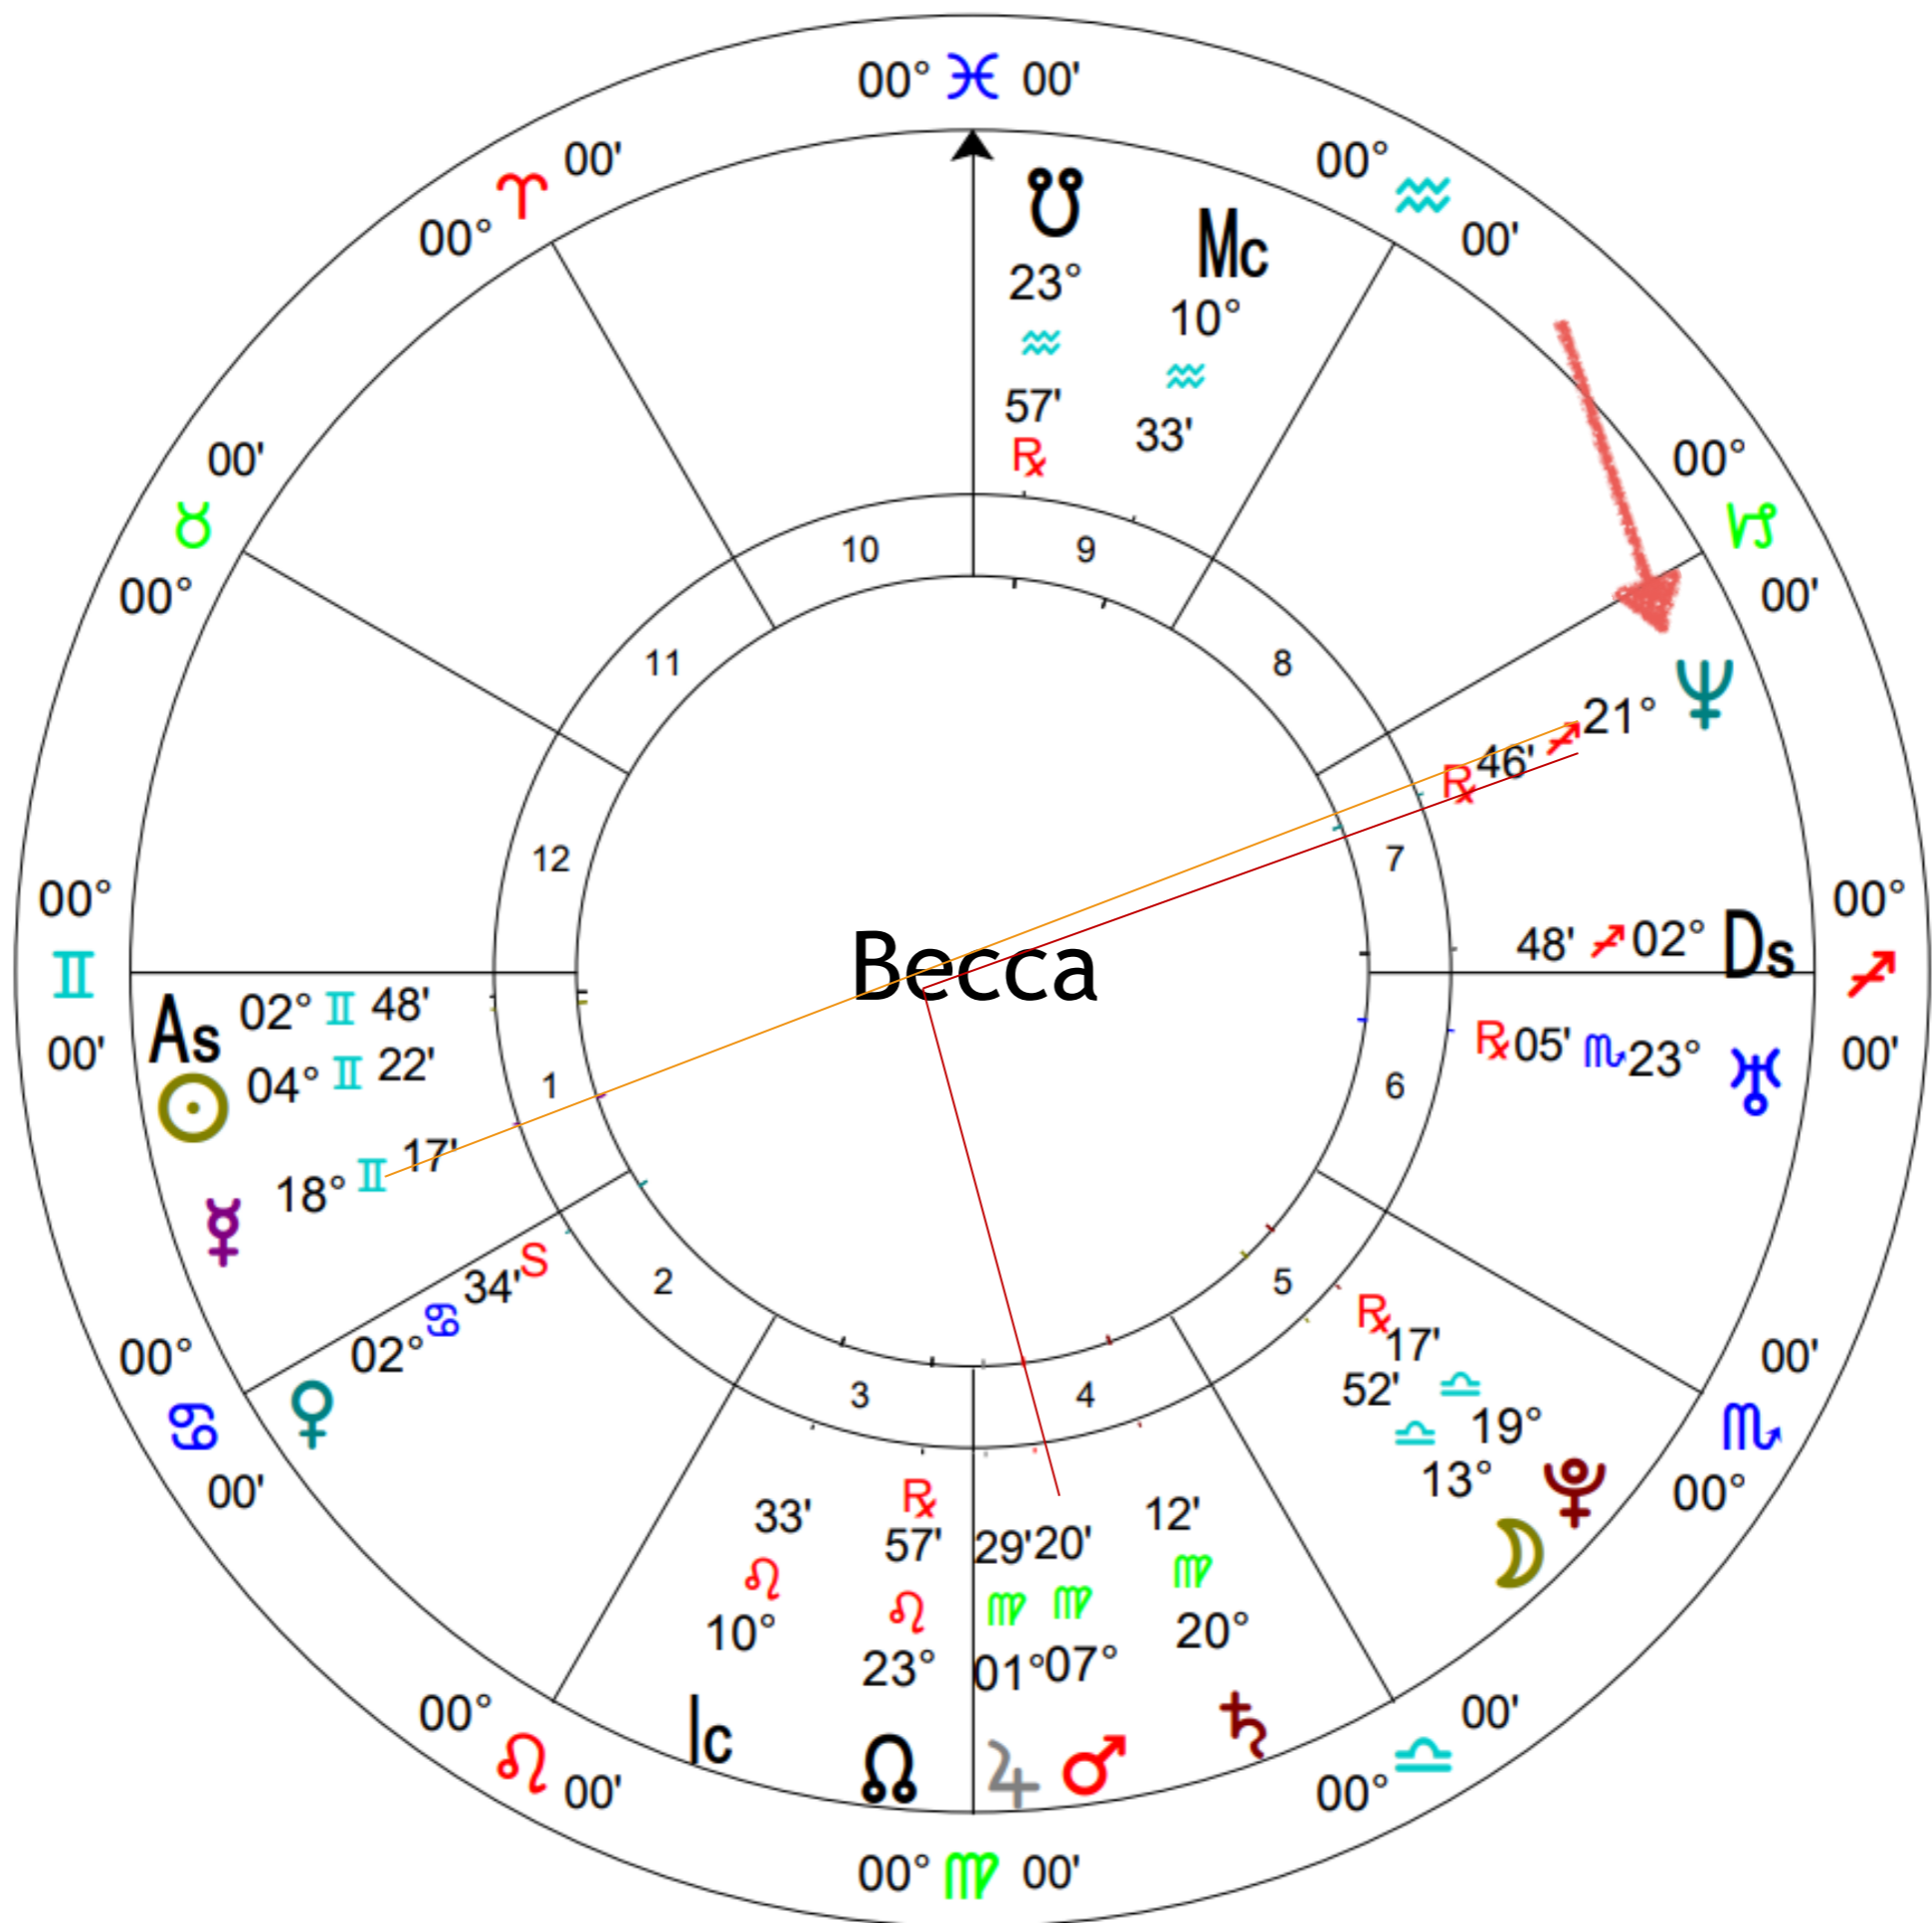

- Conjunction - Right next or within 10 degrees
- Opposition - Across the chart within 10 degrees
- Square - 90 degrees apart within 10 degrees
- Intuitive Relationship

Conjunction

Right Next to or Within 10 Degrees

Opposition

Across Within 10 Degrees

a

Square

90 Degrees Apart
Within 10 Degrees

Neptune Alchemy

- Tune Into the Complex Itself
- Archetype It Is Influencing
- Influences to Placement on Life Script
- Planet Itself
- Alchemical Blend