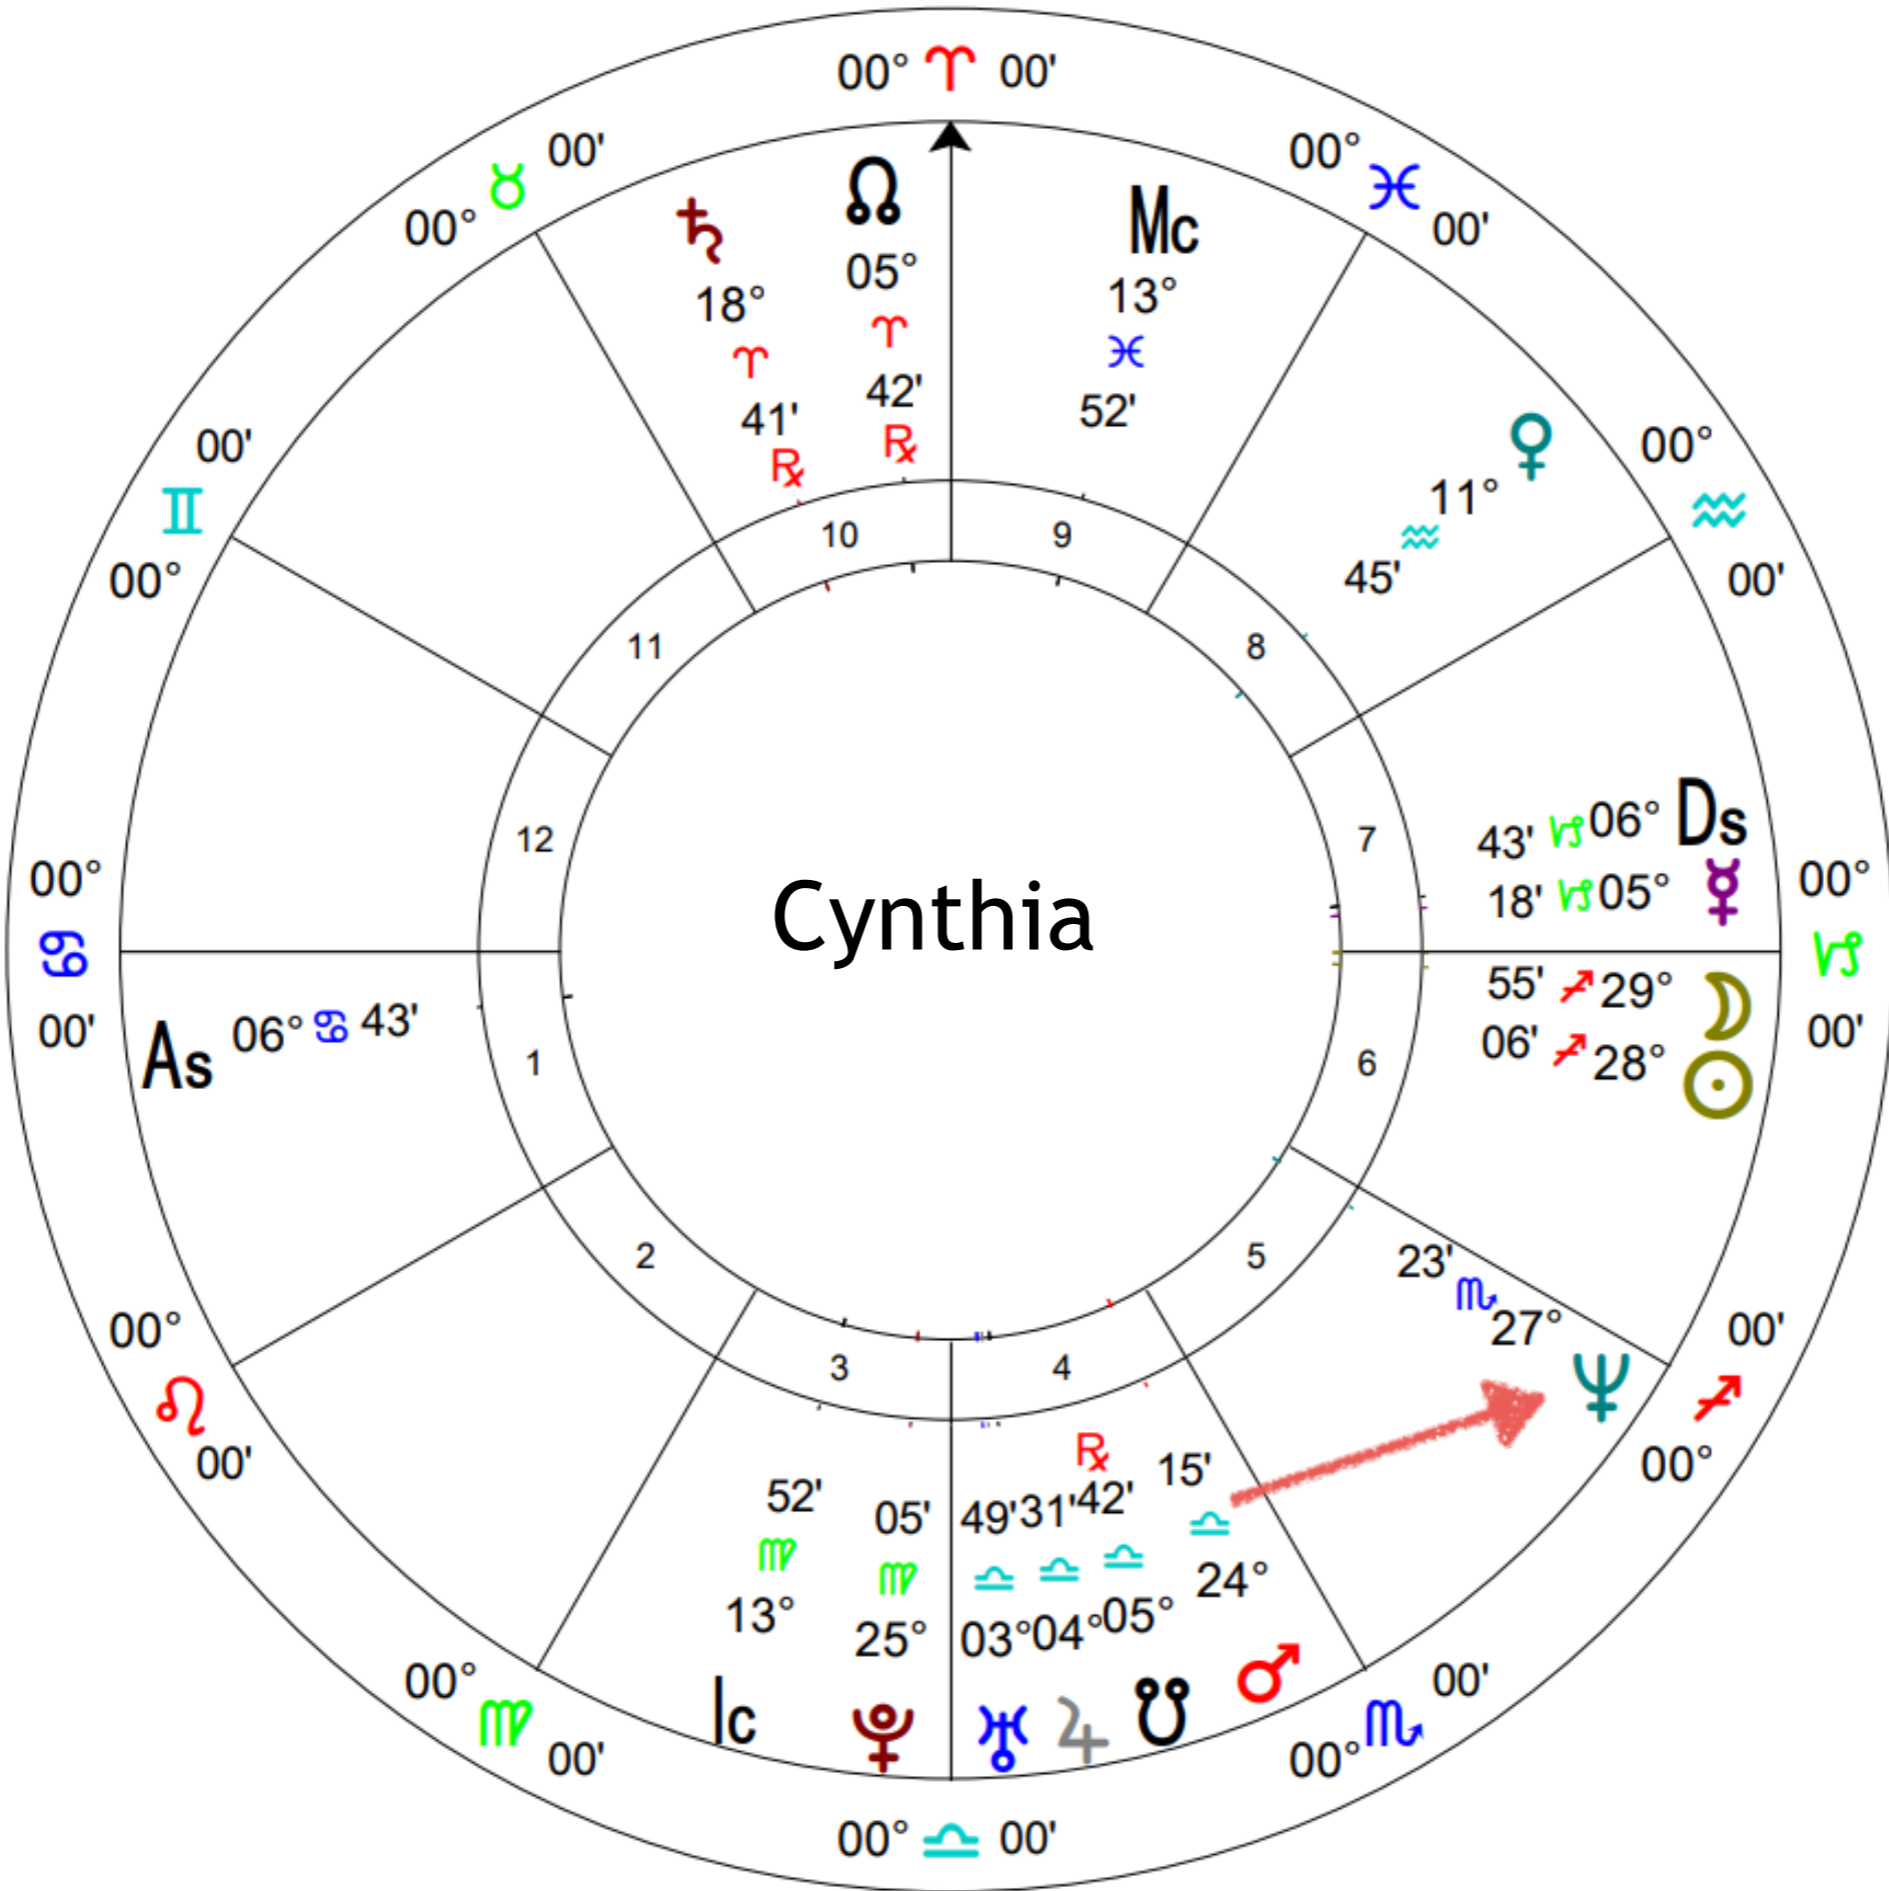

- Conjunction - Right next or within 10 degrees
- Opposition - Across the chart within 10 degrees
- Square - 90 degrees apart within 10 degrees
- Intuitive Relationship

Conjunction

Right Next to or Within 10 Degrees

Opposition

Across Within 10 Degrees

a

Square

90 Degrees Apart
Within 10 Degrees

Neptune Alchemy

- Tune Into the Complex Itself
- Archetype It Is Influencing
- Influences to Placement on Life Script
- Planet Itself
- Alchemical Blend