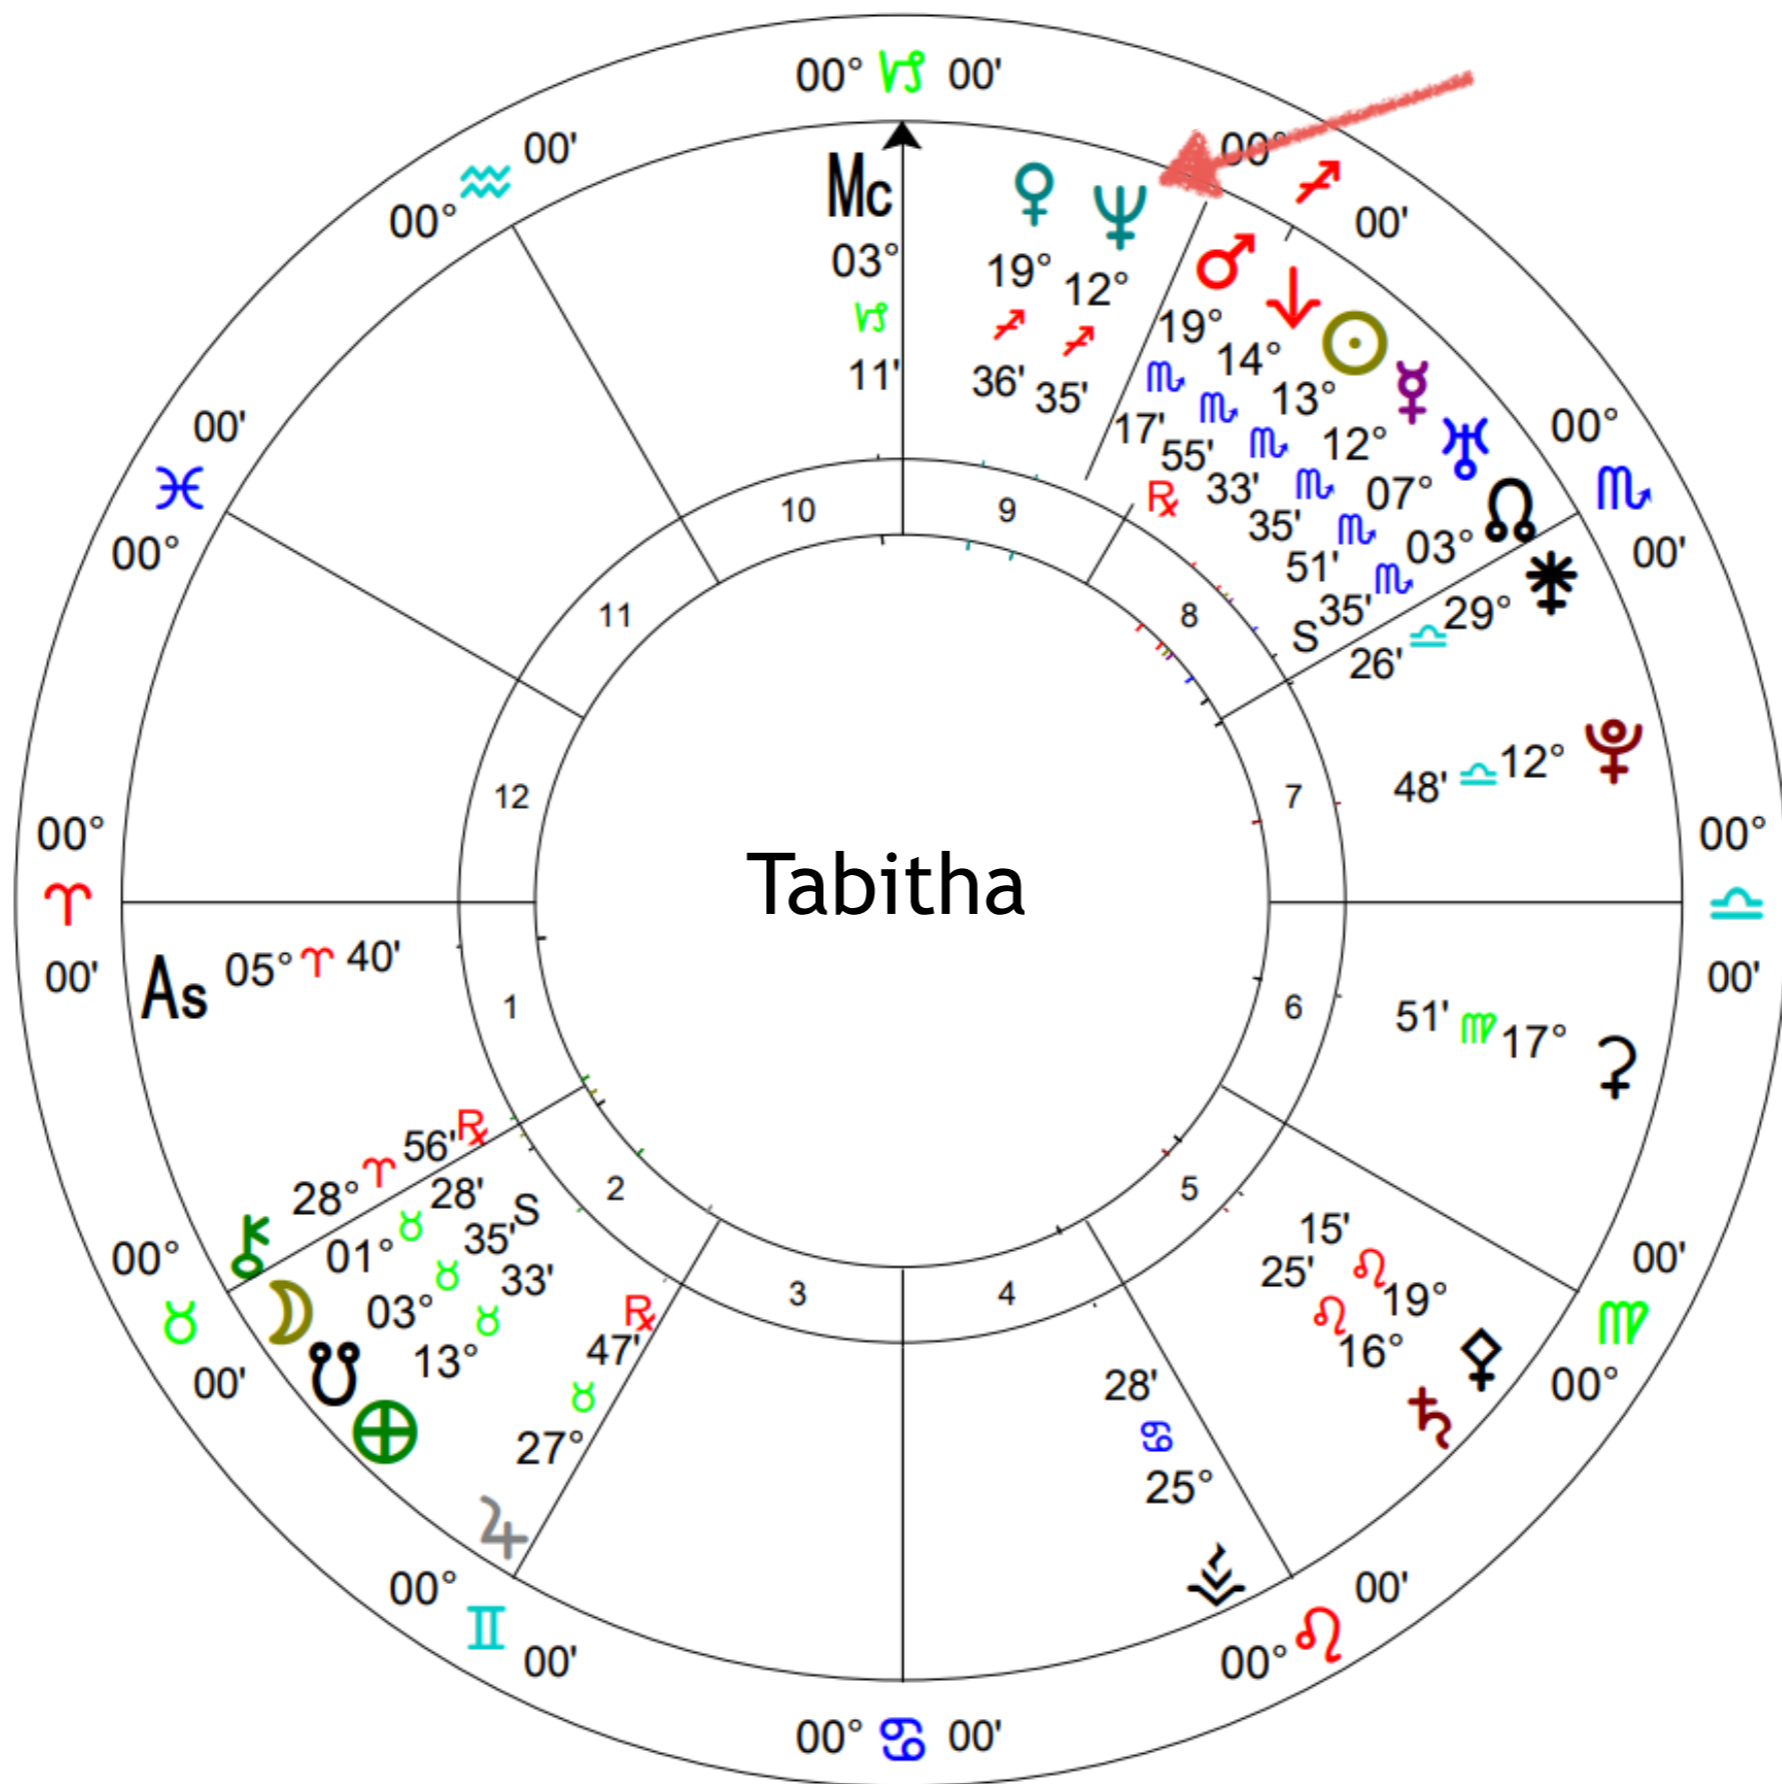

- Conjunction - Right next or within 10 degrees
- Opposition - Across the chart within 10 degrees
- Square - 90 degrees apart within 10 degrees
- Intuitive Relationship

Conjunction

Right Next to or Within 10 Degrees

Opposition

Across Within 10 Degrees

a

Square

90 Degrees Apart
Within 10 Degrees

Neptune Alchemy

- Tune Into the Complex Itself
- Archetype It Is Influencing
- Influences to Placement on Life Script
- Planet Itself
- Alchemical Blend