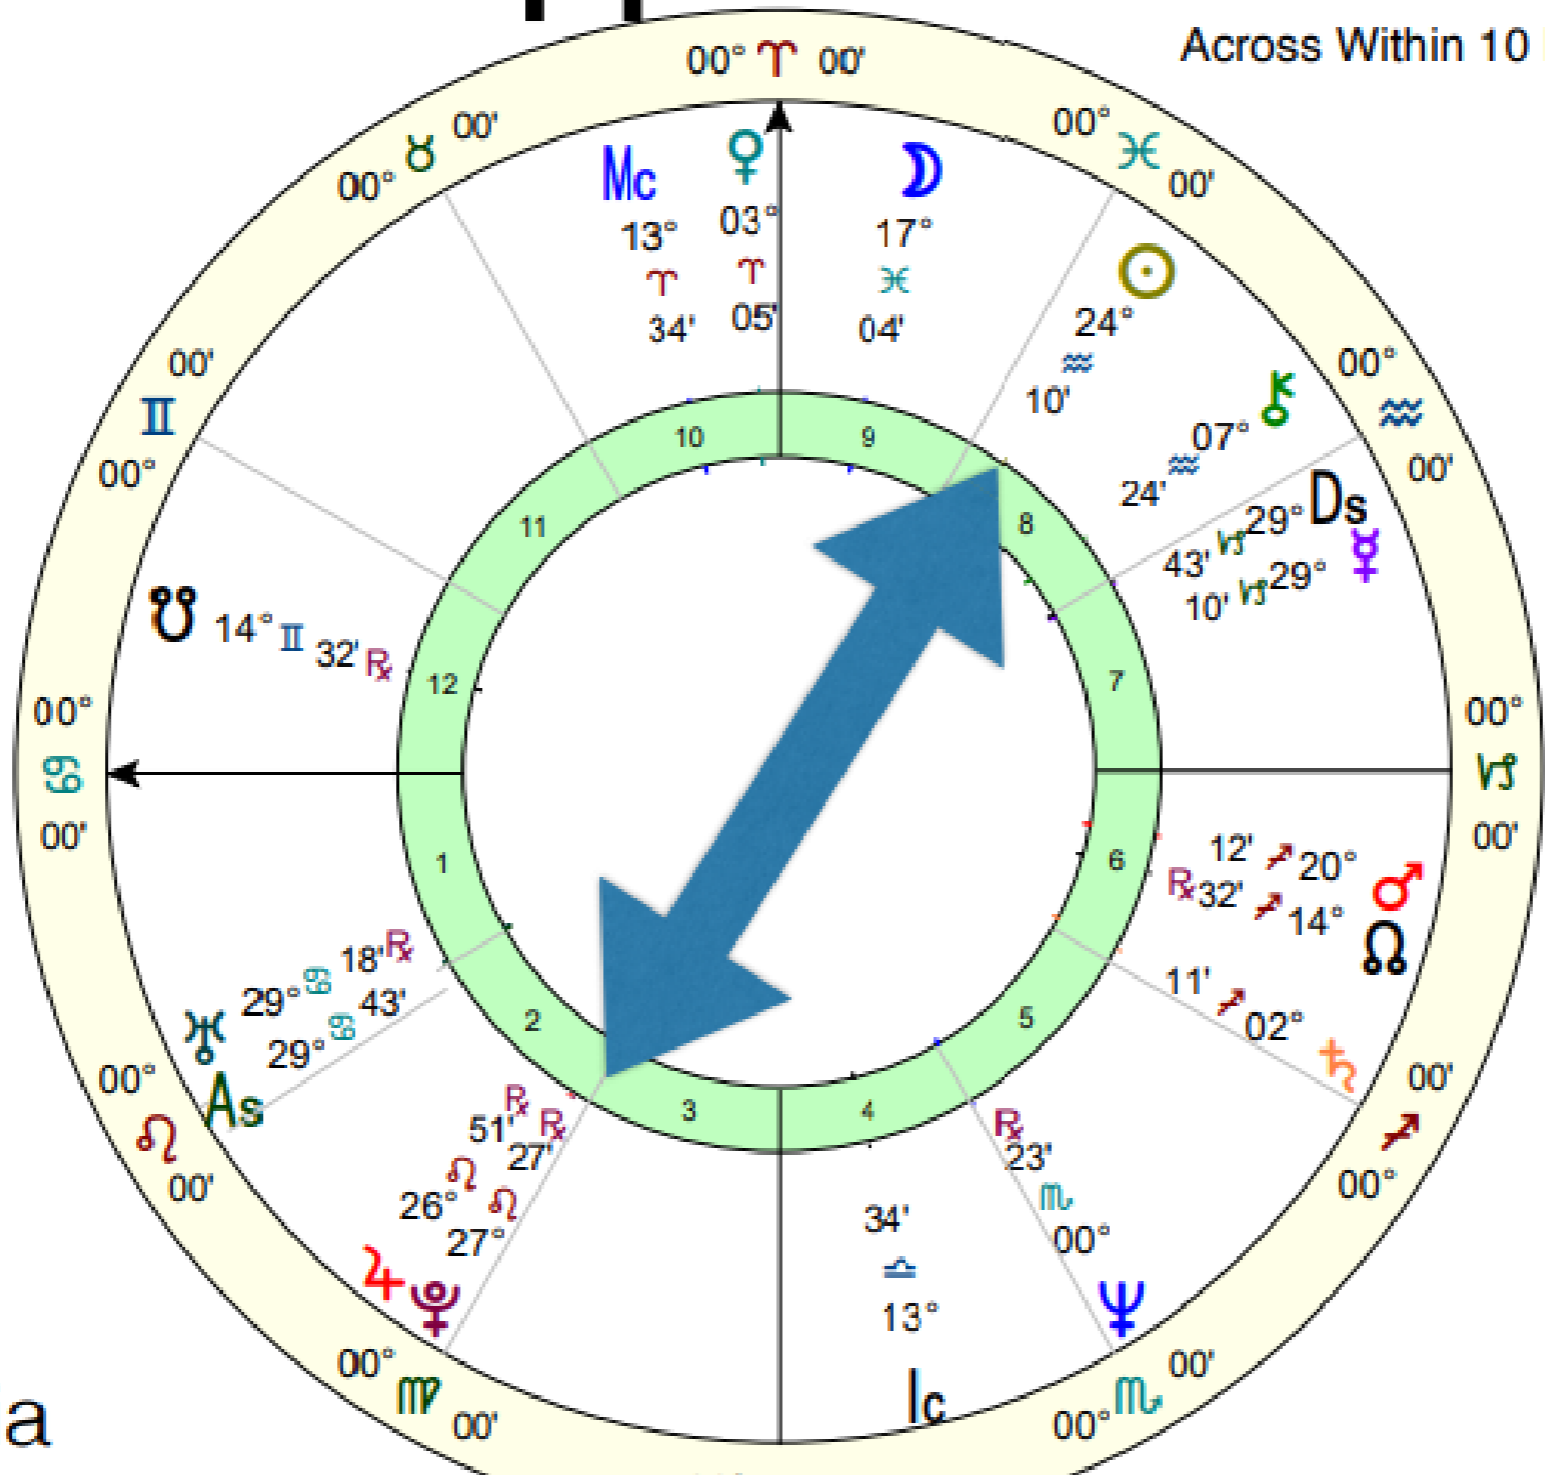

- Conjunction - Right next or within 10 degrees
- Opposition - Across the chart within 10 degrees
- Square - 90 degrees apart within 10 degrees
- Intuitive Relationship

Conjunction

Right Next to or Within 10 Degrees

Opposition

Across Within 10 Degrees

a

Square

90 Degrees Apart
Within 10 Degrees

Neptune Alchemy

- Tune Into the Complex Itself
- Archetype It Is Influencing
- Influences to Placement on Life Script
- Planet Itself
- Alchemical Blend