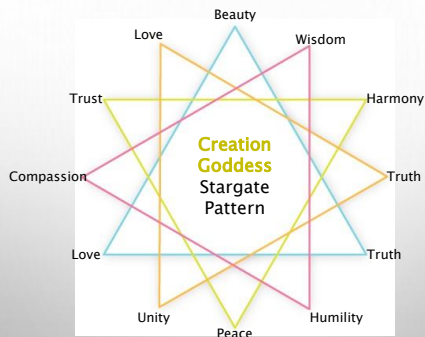

FRUSTRATION

IMPERFECTION

IT'S TAKING
TOO MUCH TIME

THERE'S NOT ENOUGH
TIME

DISAPPOINTMENT

StarMaiden Creation Goddess Contains both
Feminine and Masculine Stargate Patterns

- SINCE YOU ARE WHAT YOU CREATE, THEN IT BECOMES IMPORTANT AND NECESSARY THAT OUR EMISSIONS ARE IN HARMONY WITH ALL LIFE EVERYWHERE.
- FINE-TUNING AND ALIGNING WITH THESE ENERGIES TO BUILD YOUR CHARACTER REFINES YOUR ESSENCE...TRANSMUTES INTO GOLDEN NECTAR.
- SO THESE MENTAL/EMOTIONAL STATES OR STARGATE PATTERNS BECOME THE MOST IMPORTANT POSSESSIONS YOU COULD HAVE AS YOU ENTER THE HIGHER WORLDS.
- MY WORDS...AND VIBRATE FROM YOUR INNER CREATION GODDESS.