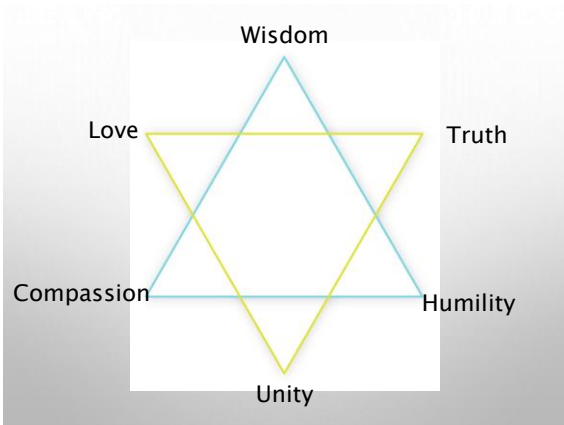

FRUSTRATION

IMPERFECTION

IT'S TAKING
TOO MUCH TIME

THERE'S NOT ENOUGH
TIME

DISAPPOINTMENT

StarMaiden Creation Goddess Contains both
Feminine and Masculine Stargate Patterns

- SINCE YOU ARE WHAT YOU CREATE, THEN IT BECOMES IMPORTANT AND NECESSARY THAT OUR EMISSIONS ARE IN HARMONY WITH ALL LIFE EVERYWHERE.
- FINE-TUNING AND ALIGNING WITH THESE ENERGIES TO BUILD YOUR CHARACTER REFINES YOUR ESSENCE...TRANSMUTES INTO GOLDEN NECTAR.
- SO THESE MENTAL/EMOTIONAL STATES OR STARGATE PATTERNS BECOME THE MOST IMPORTANT POSSESSIONS YOU COULD HAVE AS YOU ENTER THE HIGHER WORLDS.
- MY WORDS...AND VIBRATE FROM YOUR INNER CREATION GODDESS.