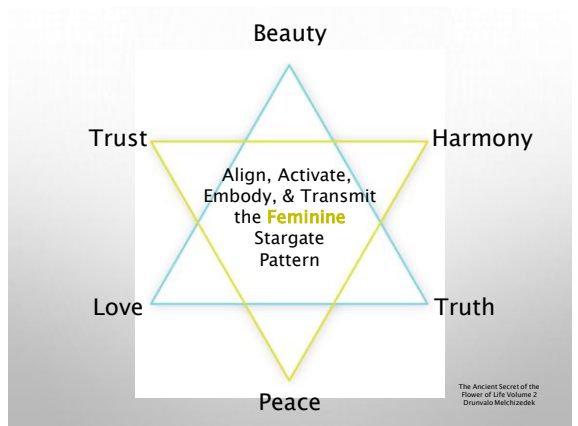

FRUSTRATION

IMPERFECTION

IT'S TAKING
TOO MUCH TIME

THERE'S NOT ENOUGH
TIME

DISAPPOINTMENT

StarMaiden Creation Goddess Contains both
Feminine and Masculine Stargate Patterns

- SINCE YOU ARE WHAT YOU CREATE, THEN IT BECOMES IMPORTANT AND NECESSARY THAT OUR EMISSIONS ARE IN HARMONY WITH ALL LIFE EVERYWHERE.
- FINE-TUNING AND ALIGNING WITH THESE ENERGIES TO BUILD YOUR CHARACTER REFINES YOUR ESSENCE...TRANSMUTES INTO GOLDEN NECTAR.
- SO THESE MENTAL/EMOTIONAL STATES OR STARGATE PATTERNS BECOME THE MOST IMPORTANT POSSESSIONS YOU COULD HAVE AS YOU ENTER THE HIGHER WORLDS.
- MY WORDS...AND VIBRATE FROM YOUR INNER CREATION GODDESS.