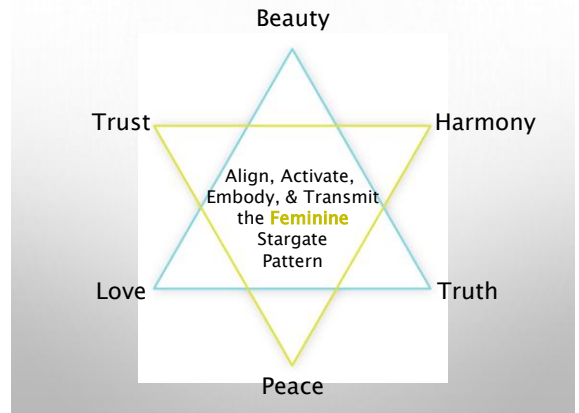

FRUSTRATION

IMPERFECTION

IT'S TAKING
TOO MUCH TIME

THERE'S NOT ENOUGH
TIME

DISAPPOINTMENT

StarMaiden Creation Goddess Contains both
Feminine and Masculine Stargate Patterns

- SINCE YOU ARE WHAT YOU CREATE, THEN IT BECOMES IMPORTANT AND NECESSARY THAT OUR EMISSIONS ARE IN HARMONY WITH ALL LIFE EVERYWHERE.
- FINE-TUNING AND ALIGNING WITH THESE ENERGIES TO BUILD YOUR CHARACTER REFINES YOUR ESSENCE...TRANSMUTES INTO GOLDEN NECTAR.
- SO THESE MENTAL/EMOTIONAL STATES OR STARGATE PATTERNS BECOME THE MOST IMPORTANT POSSESSIONS YOU COULD HAVE AS YOU ENTER THE HIGHER WORLDS.
- MY WORDS...AND VIBRATE FROM YOUR INNER CREATION GODDESS.