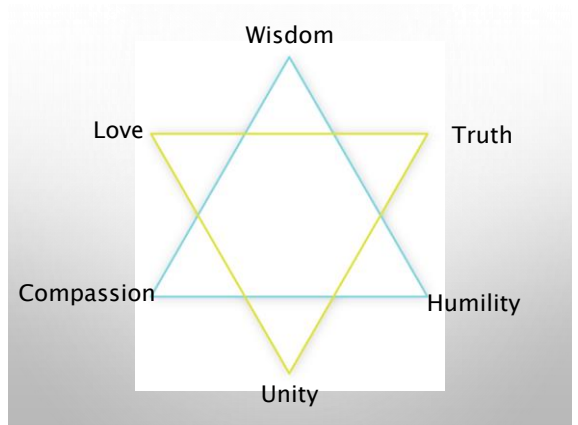

FRUSTRATION

IMPERFECTION

IT'S TAKING
TOO MUCH TIME

THERE'S NOT ENOUGH
TIME

DISAPPOINTMENT

StarMaiden Creation Goddess Contains both
Feminine and Masculine Stargate Patterns

- SINCE YOU ARE WHAT YOU CREATE, THEN IT BECOMES IMPORTANT AND NECESSARY THAT OUR EMISSIONS ARE IN HARMONY WITH ALL LIFE EVERYWHERE.
- FINE-TUNING AND ALIGNING WITH THESE ENERGIES TO BUILD YOUR CHARACTER REFINES YOUR ESSENCE...TRANSMUTES INTO GOLDEN NECTAR.
- SO THESE MENTAL/EMOTIONAL STATES OR STARGATE PATTERNS BECOME THE MOST IMPORTANT POSSESSIONS YOU COULD HAVE AS YOU ENTER THE HIGHER WORLDS.
- MY WORDS...AND VIBRATE FROM YOUR INNER CREATION GODDESS.