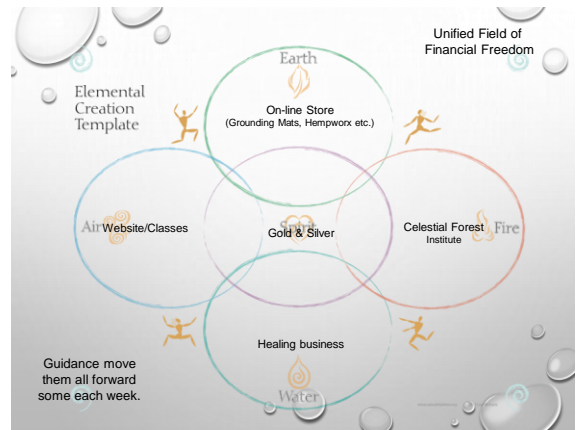

WE HAVE TO LEARN TO
HARNESS THE 16TH GIFT OF
VERSATILITY IN ORDER TO
DRAW ENERGY FROM A WIDE
VARIETY OF RESOURCES
RATHER THAN DRAWING ALL
THE WATER FROM A SINGLE
WELL.

P.353