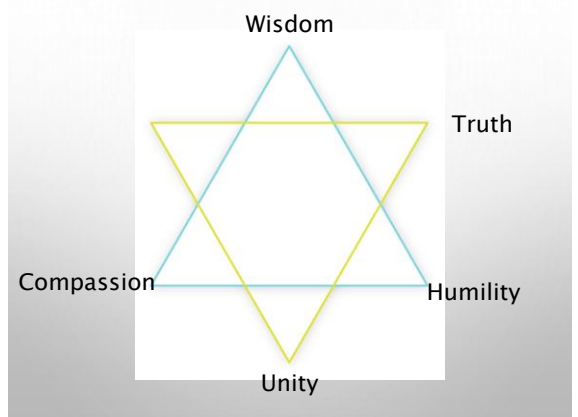

FRUSTRATION

IMPERFECTION

IT'S TAKING
TOO MUCH TIME

THERE'S NOT ENOUGH
TIME

DISAPPOINTMENT

StarMaiden Creation Goddess Contains both
Feminine and Masculine Stargate Patterns

- SINCE YOU ARE WHAT YOU CREATE, THEN IT BECOMES IMPORTANT AND NECESSARY THAT OUR EMISSIONS ARE IN HARMONY WITH ALL LIFE EVERYWHERE.
- FINE-TUNING AND ALIGNING WITH THESE ENERGIES TO BUILD YOUR CHARACTER REFINES YOUR ESSENCE...TRANSMUTES INTO GOLDEN NECTAR.
- SO THESE MENTAL/EMOTIONAL STATES OR STARGATE PATTERNS BECOME THE MOST IMPORTANT POSSESSIONS YOU COULD HAVE AS YOU ENTER THE HIGHER WORLDS.
- MY WORDS...AND VIBRATE FROM YOUR INNER CREATION GODDESS.