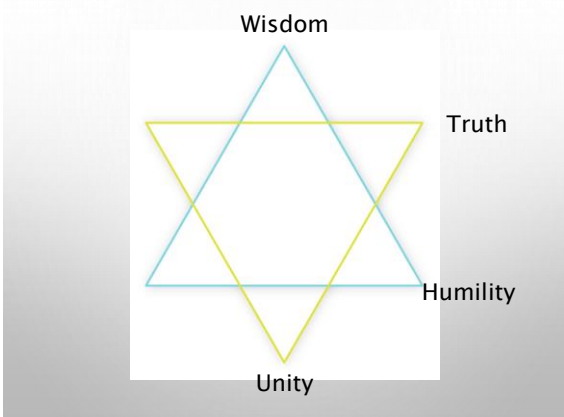

FRUSTRATION

IMPERFECTION

IT'S TAKING
TOO MUCH TIME

THERE'S NOT ENOUGH
TIME

DISAPPOINTMENT

StarMaiden Creation Goddess Contains both
Feminine and Masculine Stargate Patterns

- SINCE YOU ARE WHAT YOU CREATE, THEN IT BECOMES IMPORTANT AND NECESSARY THAT OUR EMISSIONS ARE IN HARMONY WITH ALL LIFE EVERYWHERE.
- FINE-TUNING AND ALIGNING WITH THESE ENERGIES TO BUILD YOUR CHARACTER REFINES YOUR ESSENCE...TRANSMUTES INTO GOLDEN NECTAR.
- SO THESE MENTAL/EMOTIONAL STATES OR STARGATE PATTERNS BECOME THE MOST IMPORTANT POSSESSIONS YOU COULD HAVE AS YOU ENTER THE HIGHER WORLDS.
- MY WORDS...AND VIBRATE FROM YOUR INNER CREATION GODDESS.