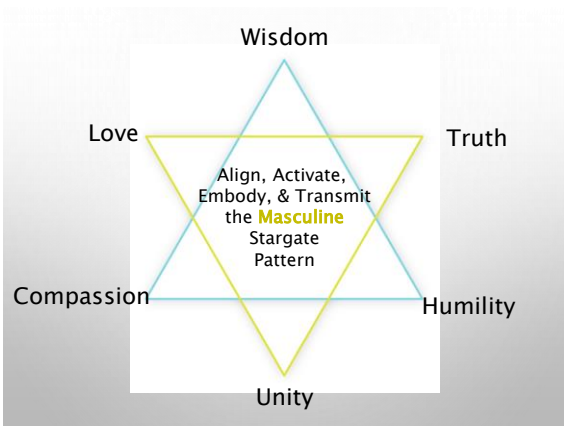

FRUSTRATION

IMPERFECTION

IT'S TAKING
TOO MUCH TIME

THERE'S NOT ENOUGH
TIME

DISAPPOINTMENT

StarMaiden Creation Goddess Contains both
Feminine and Masculine Stargate Patterns

- SINCE YOU ARE WHAT YOU CREATE, THEN IT BECOMES IMPORTANT AND NECESSARY THAT OUR EMISSIONS ARE IN HARMONY WITH ALL LIFE EVERYWHERE.
- FINE-TUNING AND ALIGNING WITH THESE ENERGIES TO BUILD YOUR CHARACTER REFINES YOUR ESSENCE...TRANSMUTES INTO GOLDEN NECTAR.
- SO THESE MENTAL/EMOTIONAL STATES OR STARGATE PATTERNS BECOME THE MOST IMPORTANT POSSESSIONS YOU COULD HAVE AS YOU ENTER THE HIGHER WORLDS.
- MY WORDS...AND VIBRATE FROM YOUR INNER CREATION GODDESS.