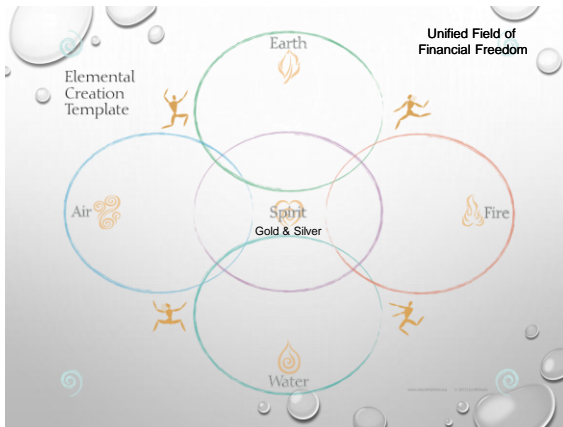

WE HAVE TO LEARN TO
HARNESS THE 16TH GIFT OF
VERSATILITY IN ORDER TO
DRAW ENERGY FROM A WIDE
VARIETY OF RESOURCES
RATHER THAN DRAWING ALL
THE WATER FROM A SINGLE
WELL.

P.353