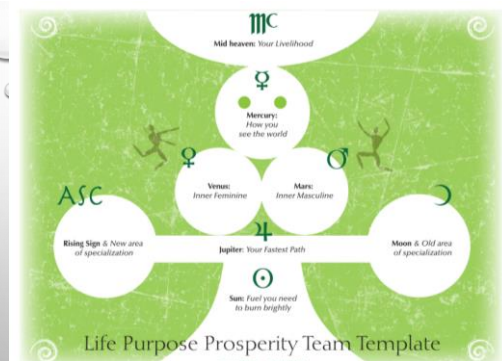

Discover Your Soul Signature

MODULE 6

1

Module 6
*Tools and Strategies to Integrate
Your Goddess Archetype & Unique Creation Team*

2

Honoring Shamanic Astrology

<http://shamanicastrology.com>

<http://cayelincastell.com/>

3

Connect to Elements
Open to Your Creation Team
Open to the Sky Teachings

4

Your Creation Vessel
Open to Receive

5

6