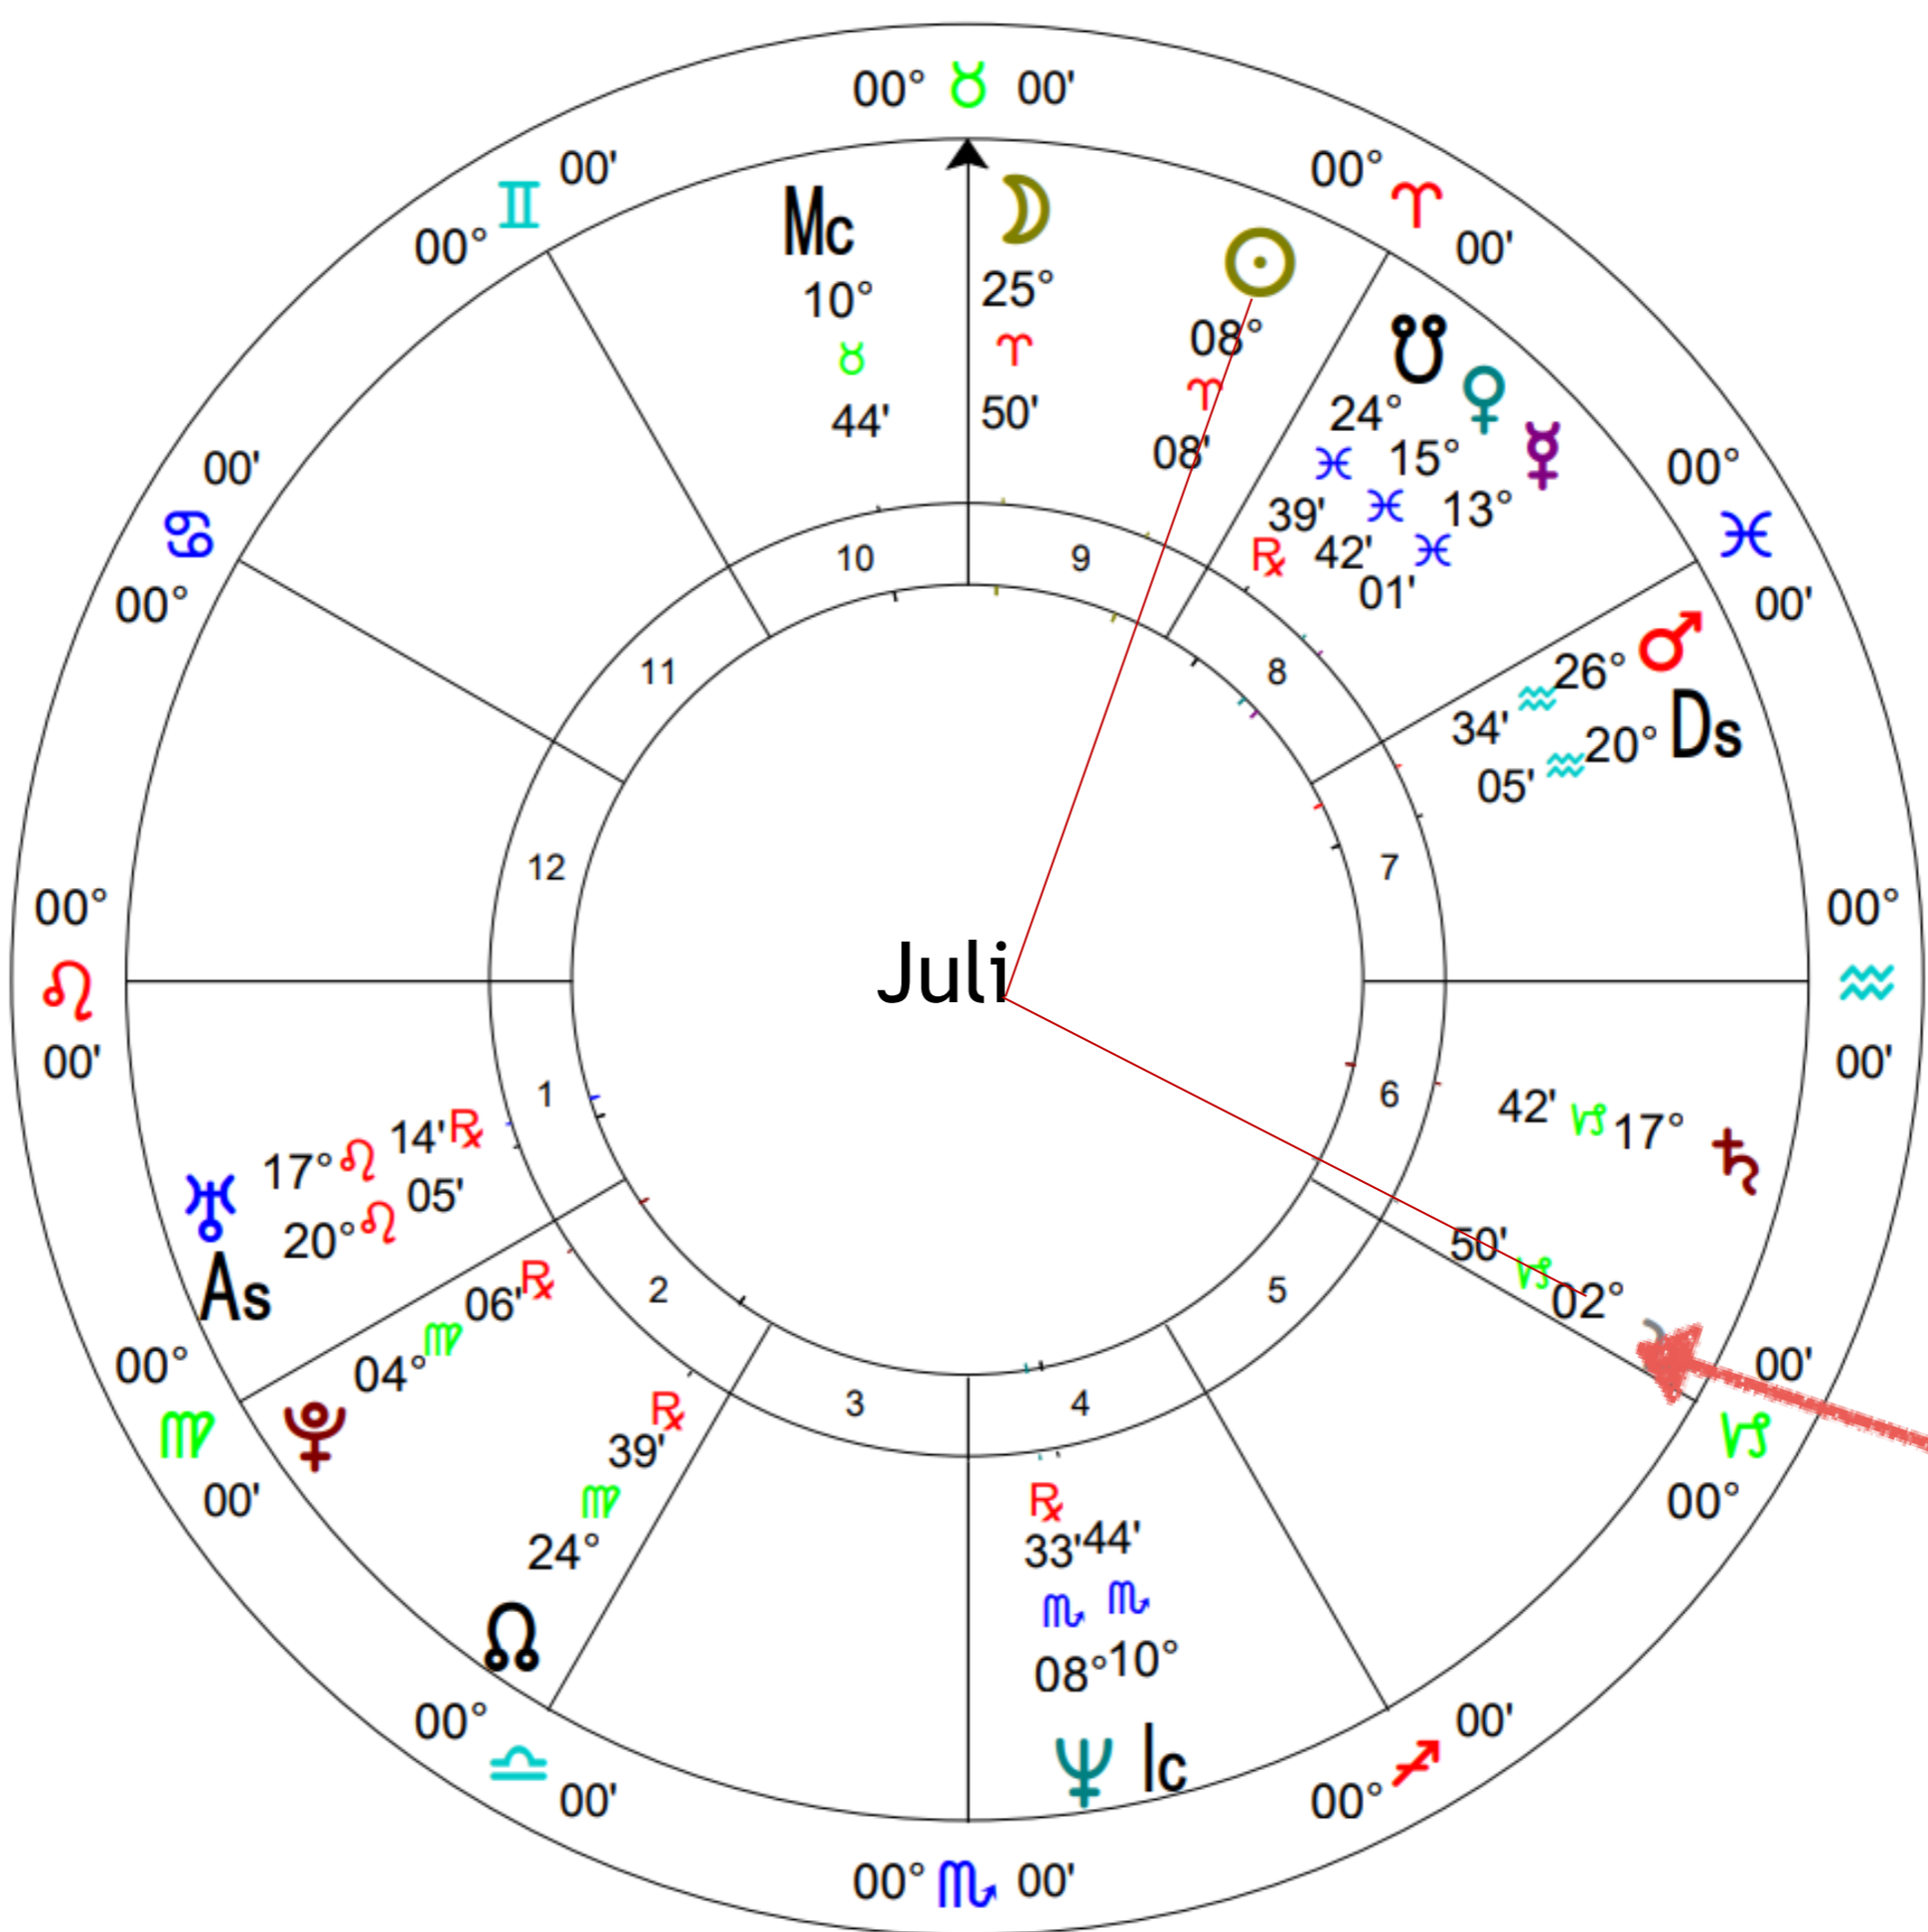

Saturn

- Earth-Capricorn, Middle World Initiator
- 28 to 29 years to return to starting point and about 2.5 years in a sign.
- Elder Wisdom, hierarchy, teacher, parent, authority, responsible leader, rules, man-made law, structure, foundation, form, responsibilities, effective, efficient, economical, practical life lessons, realistic, duty, discipline restrictions, creative encounter with limitations and boundaries, responsible administration of one's domain.

- Conjunction - Right next or within 10 degrees
- Opposition - Across the chart within 10 degrees
- Square - 90 degrees apart within 10 degrees
- Intuitive Relationship

Jupiter Complexes

- Even though you may not have a complex on your chart you still want to understand how to work with the energy (for others and for transits)

Jupiter Alchemy

- Tune Into the Complex Itself
- Archetype It Is Influencing
- Influences to Placement on Life Script
- Planet Itself
- Alchemical Blend

Jupiter

Influence Like Sagittarius

Conjunction

Right Next to or Within 10 Degrees

Opposition

Across Within 10 Degrees

a

Square

90 Degrees Apart
Within 10 Degrees

Teacher & Guide: Jupiter

- Journal with Jupiter as a teacher and guide.
- What challenges has Jupiter brought you?
- What gifts has Jupiter brought you?
- What life or business guidance does Jupiter have for you at this time?
- How is Jupiter impacting your life-purpose?