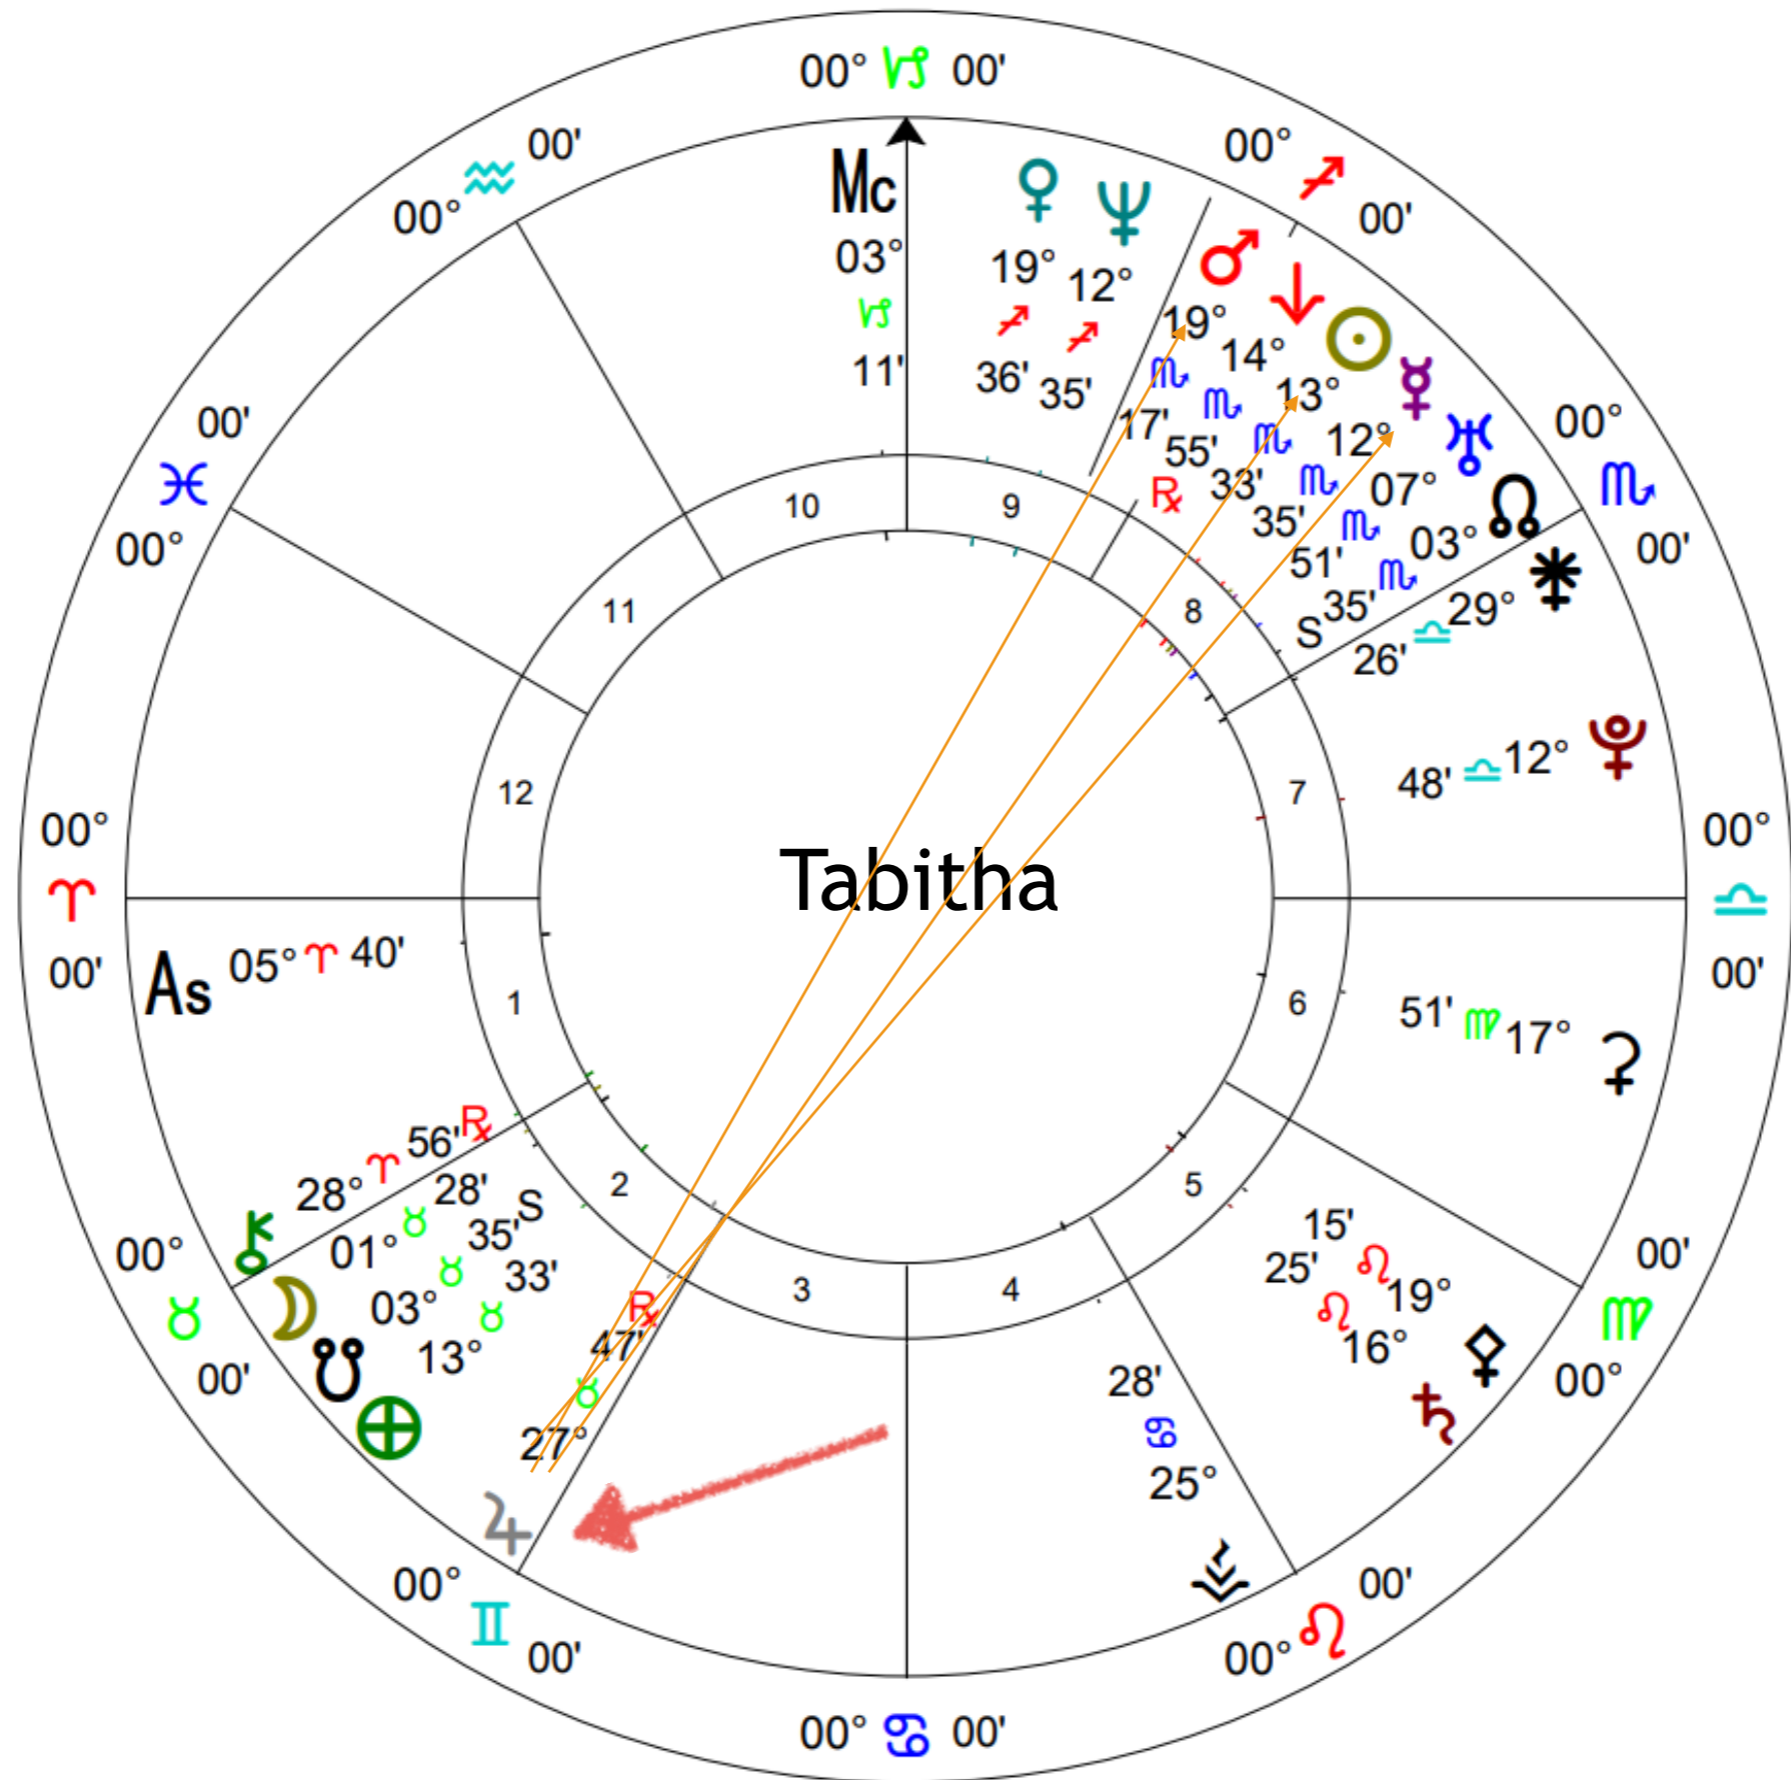

Saturn

- Earth-Capricorn, Middle World Initiator
- 28 to 29 years to return to starting point and about 2.5 years in a sign.
- Elder Wisdom, hierarchy, teacher, parent, authority, responsible leader, rules, man-made law, structure, foundation, form, responsibilities, effective, efficient, economical, practical life lessons, realistic, duty, discipline restrictions, creative encounter with limitations and boundaries, responsible administration of one's domain.

Opposition

Across Within 10 Degrees

a

Square

90 Degrees Apart
Within 10 Degrees

Teacher & Guide: Jupiter

- Journal with Jupiter as a teacher and guide.
- What challenges has Jupiter brought you?
- What gifts has Jupiter brought you?
- What life or business guidance does Jupiter have for you at this time?
- How is Jupiter impacting your life-purpose?