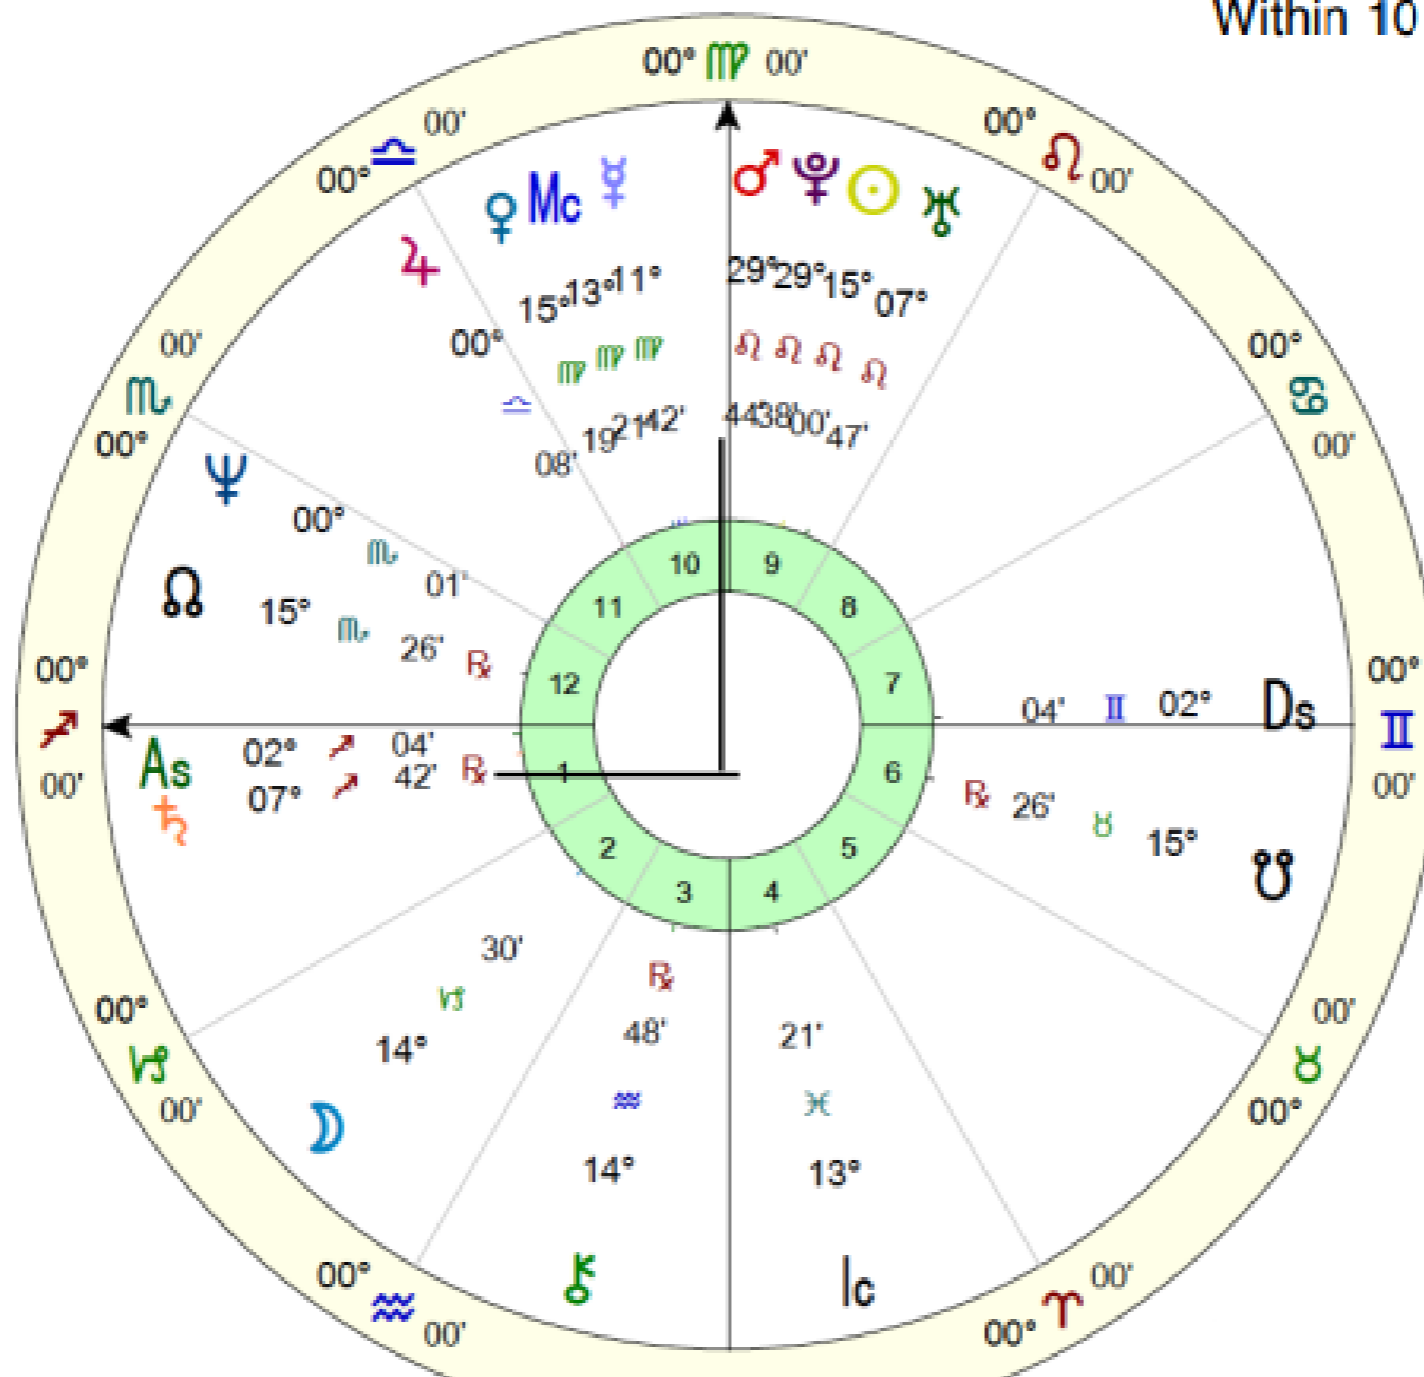

Saturn

- Earth-Capricorn, Middle World Initiator
- 28 to 29 years to return to starting point and about 2.5 years in a sign.
- Elder Wisdom, hierarchy, teacher, parent, authority, responsible leader, rules, man-made law, structure, foundation, form, responsibilities, effective, efficient, economical, practical life lessons, realistic, duty, discipline restrictions, creative encounter with limitations and boundaries, responsible administration of one's domain.

- Conjunction - Right next or within 10 degrees
- Opposition - Across the chart within 10 degrees
- Square - 90 degrees apart within 10 degrees
- Intuitive Relationship

Jupiter Complexes

- Even though you may not have a complex on your chart you still want to understand how to work with the energy (for others and for transits)

Opposition

Across Within 10 Degrees

a

Square

90 Degrees Apart
Within 10 Degrees

Teacher & Guide: Jupiter

- Journal with Jupiter as a teacher and guide.
- What challenges has Jupiter brought you?
- What gifts has Jupiter brought you?
- What life or business guidance does Jupiter have for you at this time?
- How is Jupiter impacting your life-purpose?