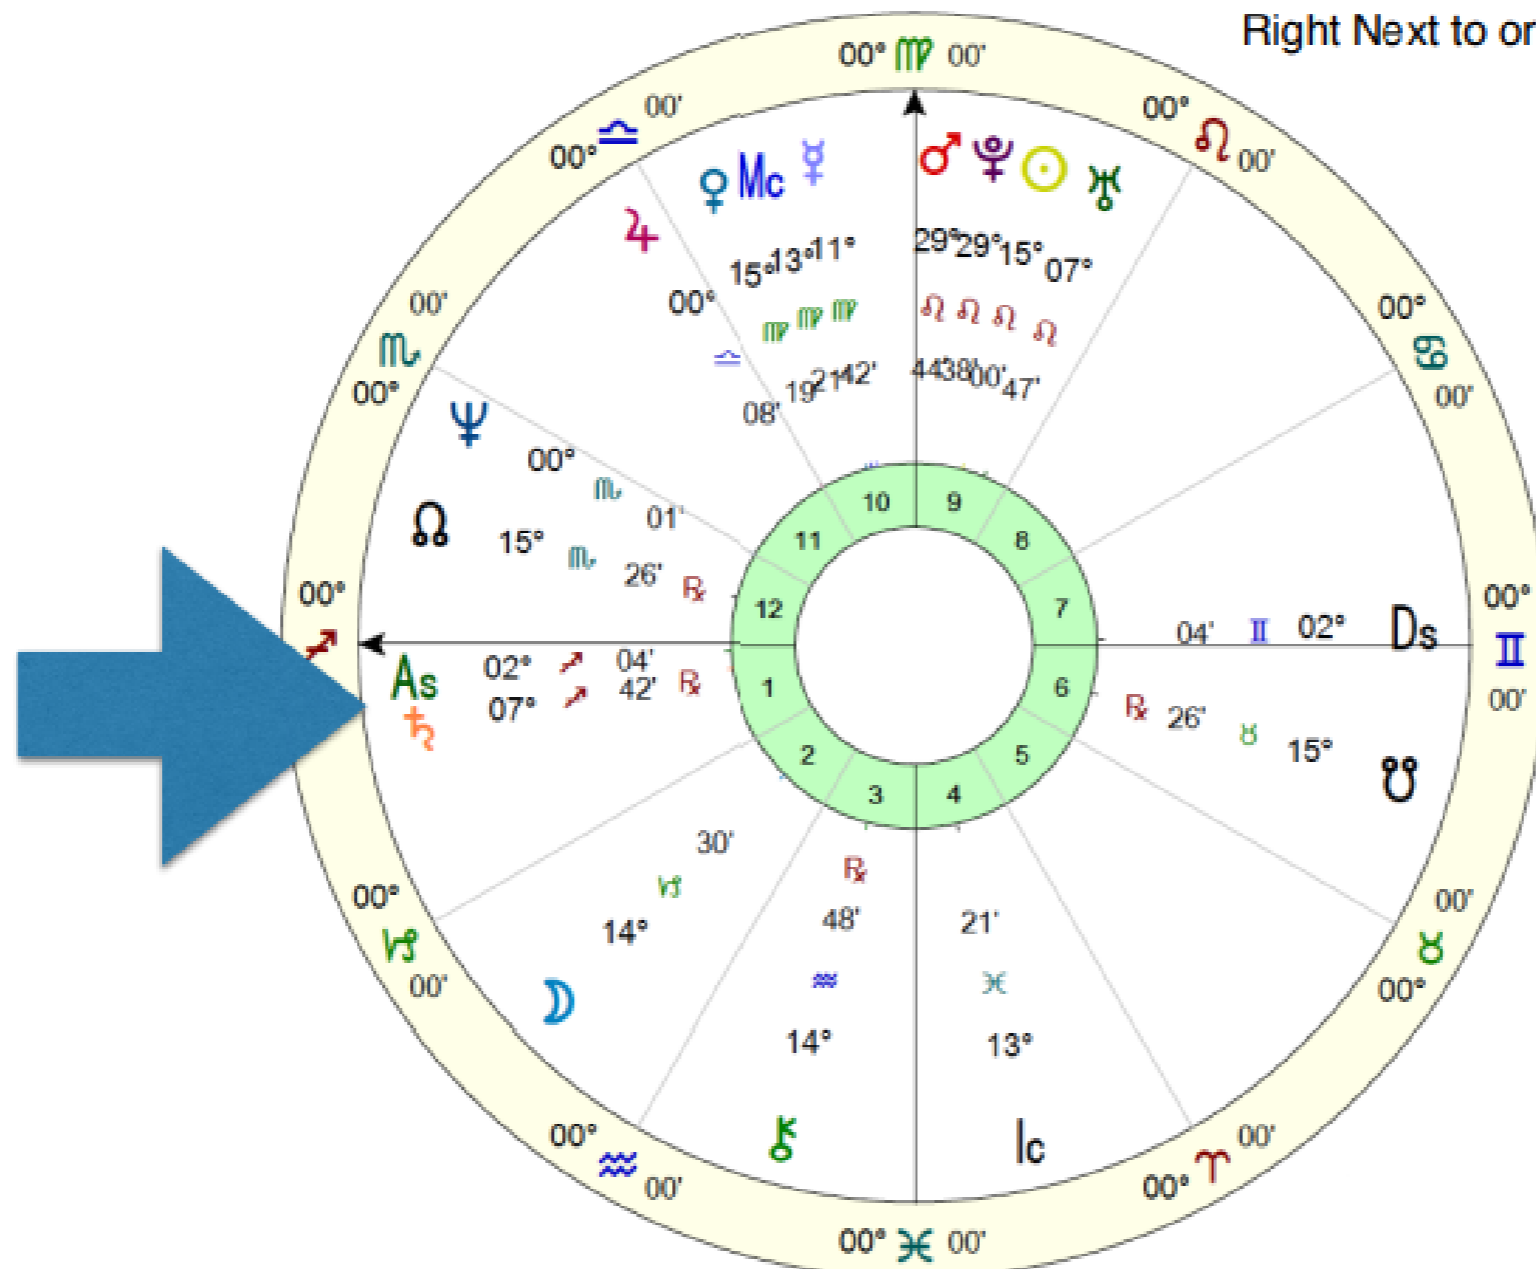

Saturn

- Earth-Capricorn, Middle World Initiator
- 28 to 29 years to return to starting point and about 2.5 years in a sign.
- Elder Wisdom, hierarchy, teacher, parent, authority, responsible leader, rules, man-made law, structure, foundation, form, responsibilities, effective, efficient, economical, practical life lessons, realistic, duty, discipline restrictions, creative encounter with limitations and boundaries, responsible administration of one's domain.

- Conjunction - Right next or within 10 degrees
- Opposition - Across the chart within 10 degrees
- Square - 90 degrees apart within 10 degrees
- Intuitive Relationship

Jupiter Complexes

- Even though you may not have a complex on your chart you still want to understand how to work with the energy (for others and for transits)

Jupiter Alchemy

- Tune Into the Complex Itself
- Archetype It Is Influencing
- Influences to Placement on Life Script
- Planet Itself
- Alchemical Blend

Jupiter

Influence Like Sagittarius

Conjunction

Right Next to or Within 10 Degrees

Opposition

Across Within 10 Degrees

a

Square

90 Degrees Apart
Within 10 Degrees

Teacher & Guide: Jupiter

- Journal with Jupiter as a teacher and guide.
- What challenges has Jupiter brought you?
- What gifts has Jupiter brought you?
- What life or business guidance does Jupiter have for you at this time?
- How is Jupiter impacting your life-purpose?