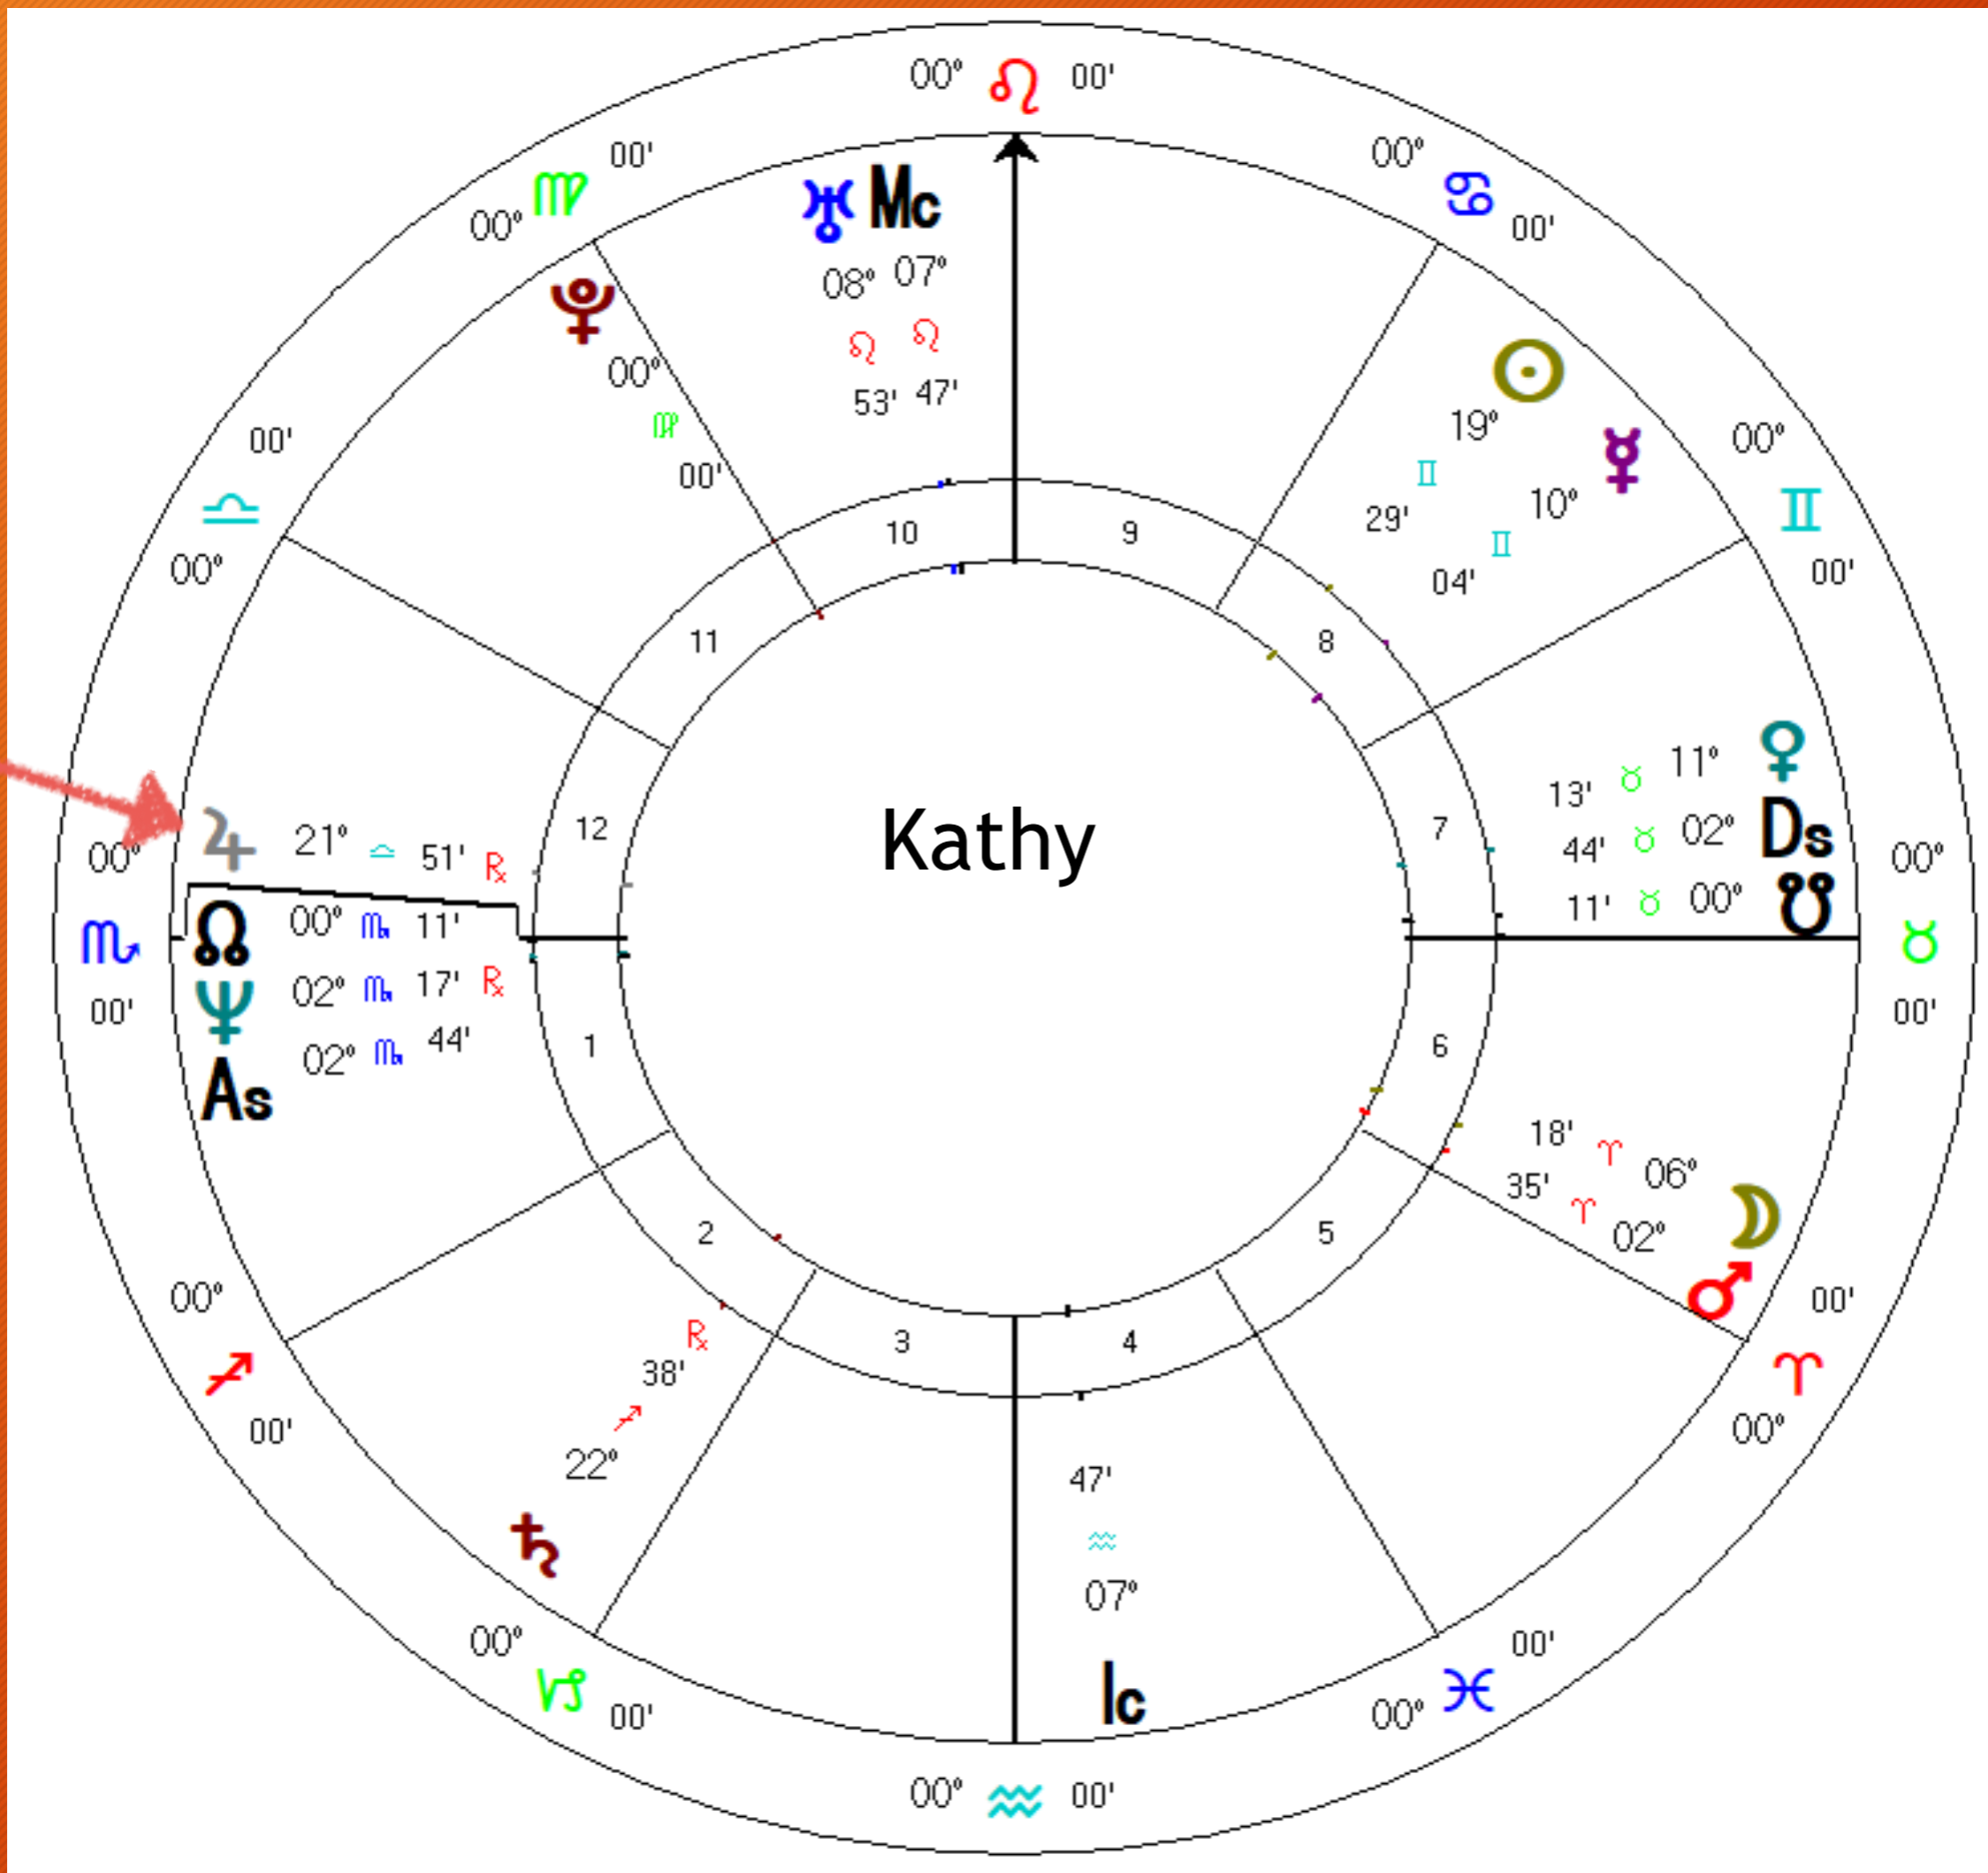

Saturn

- Earth-Capricorn, Middle World Initiator
- 28 to 29 years to return to starting point and about 2.5 years in a sign.
- Elder Wisdom, hierarchy, teacher, parent, authority, responsible leader, rules, man-made law, structure, foundation, form, responsibilities, effective, efficient, economical, practical life lessons, realistic, duty, discipline restrictions, creative encounter with limitations and boundaries, responsible administration of one's domain.

Opposition

Across Within 10 Degrees

a

Square

90 Degrees Apart
Within 10 Degrees

Teacher & Guide: Jupiter

- Journal with Jupiter as a teacher and guide.
- What challenges has Jupiter brought you?
- What gifts has Jupiter brought you?
- What life or business guidance does Jupiter have for you at this time?
- How is Jupiter impacting your life-purpose?