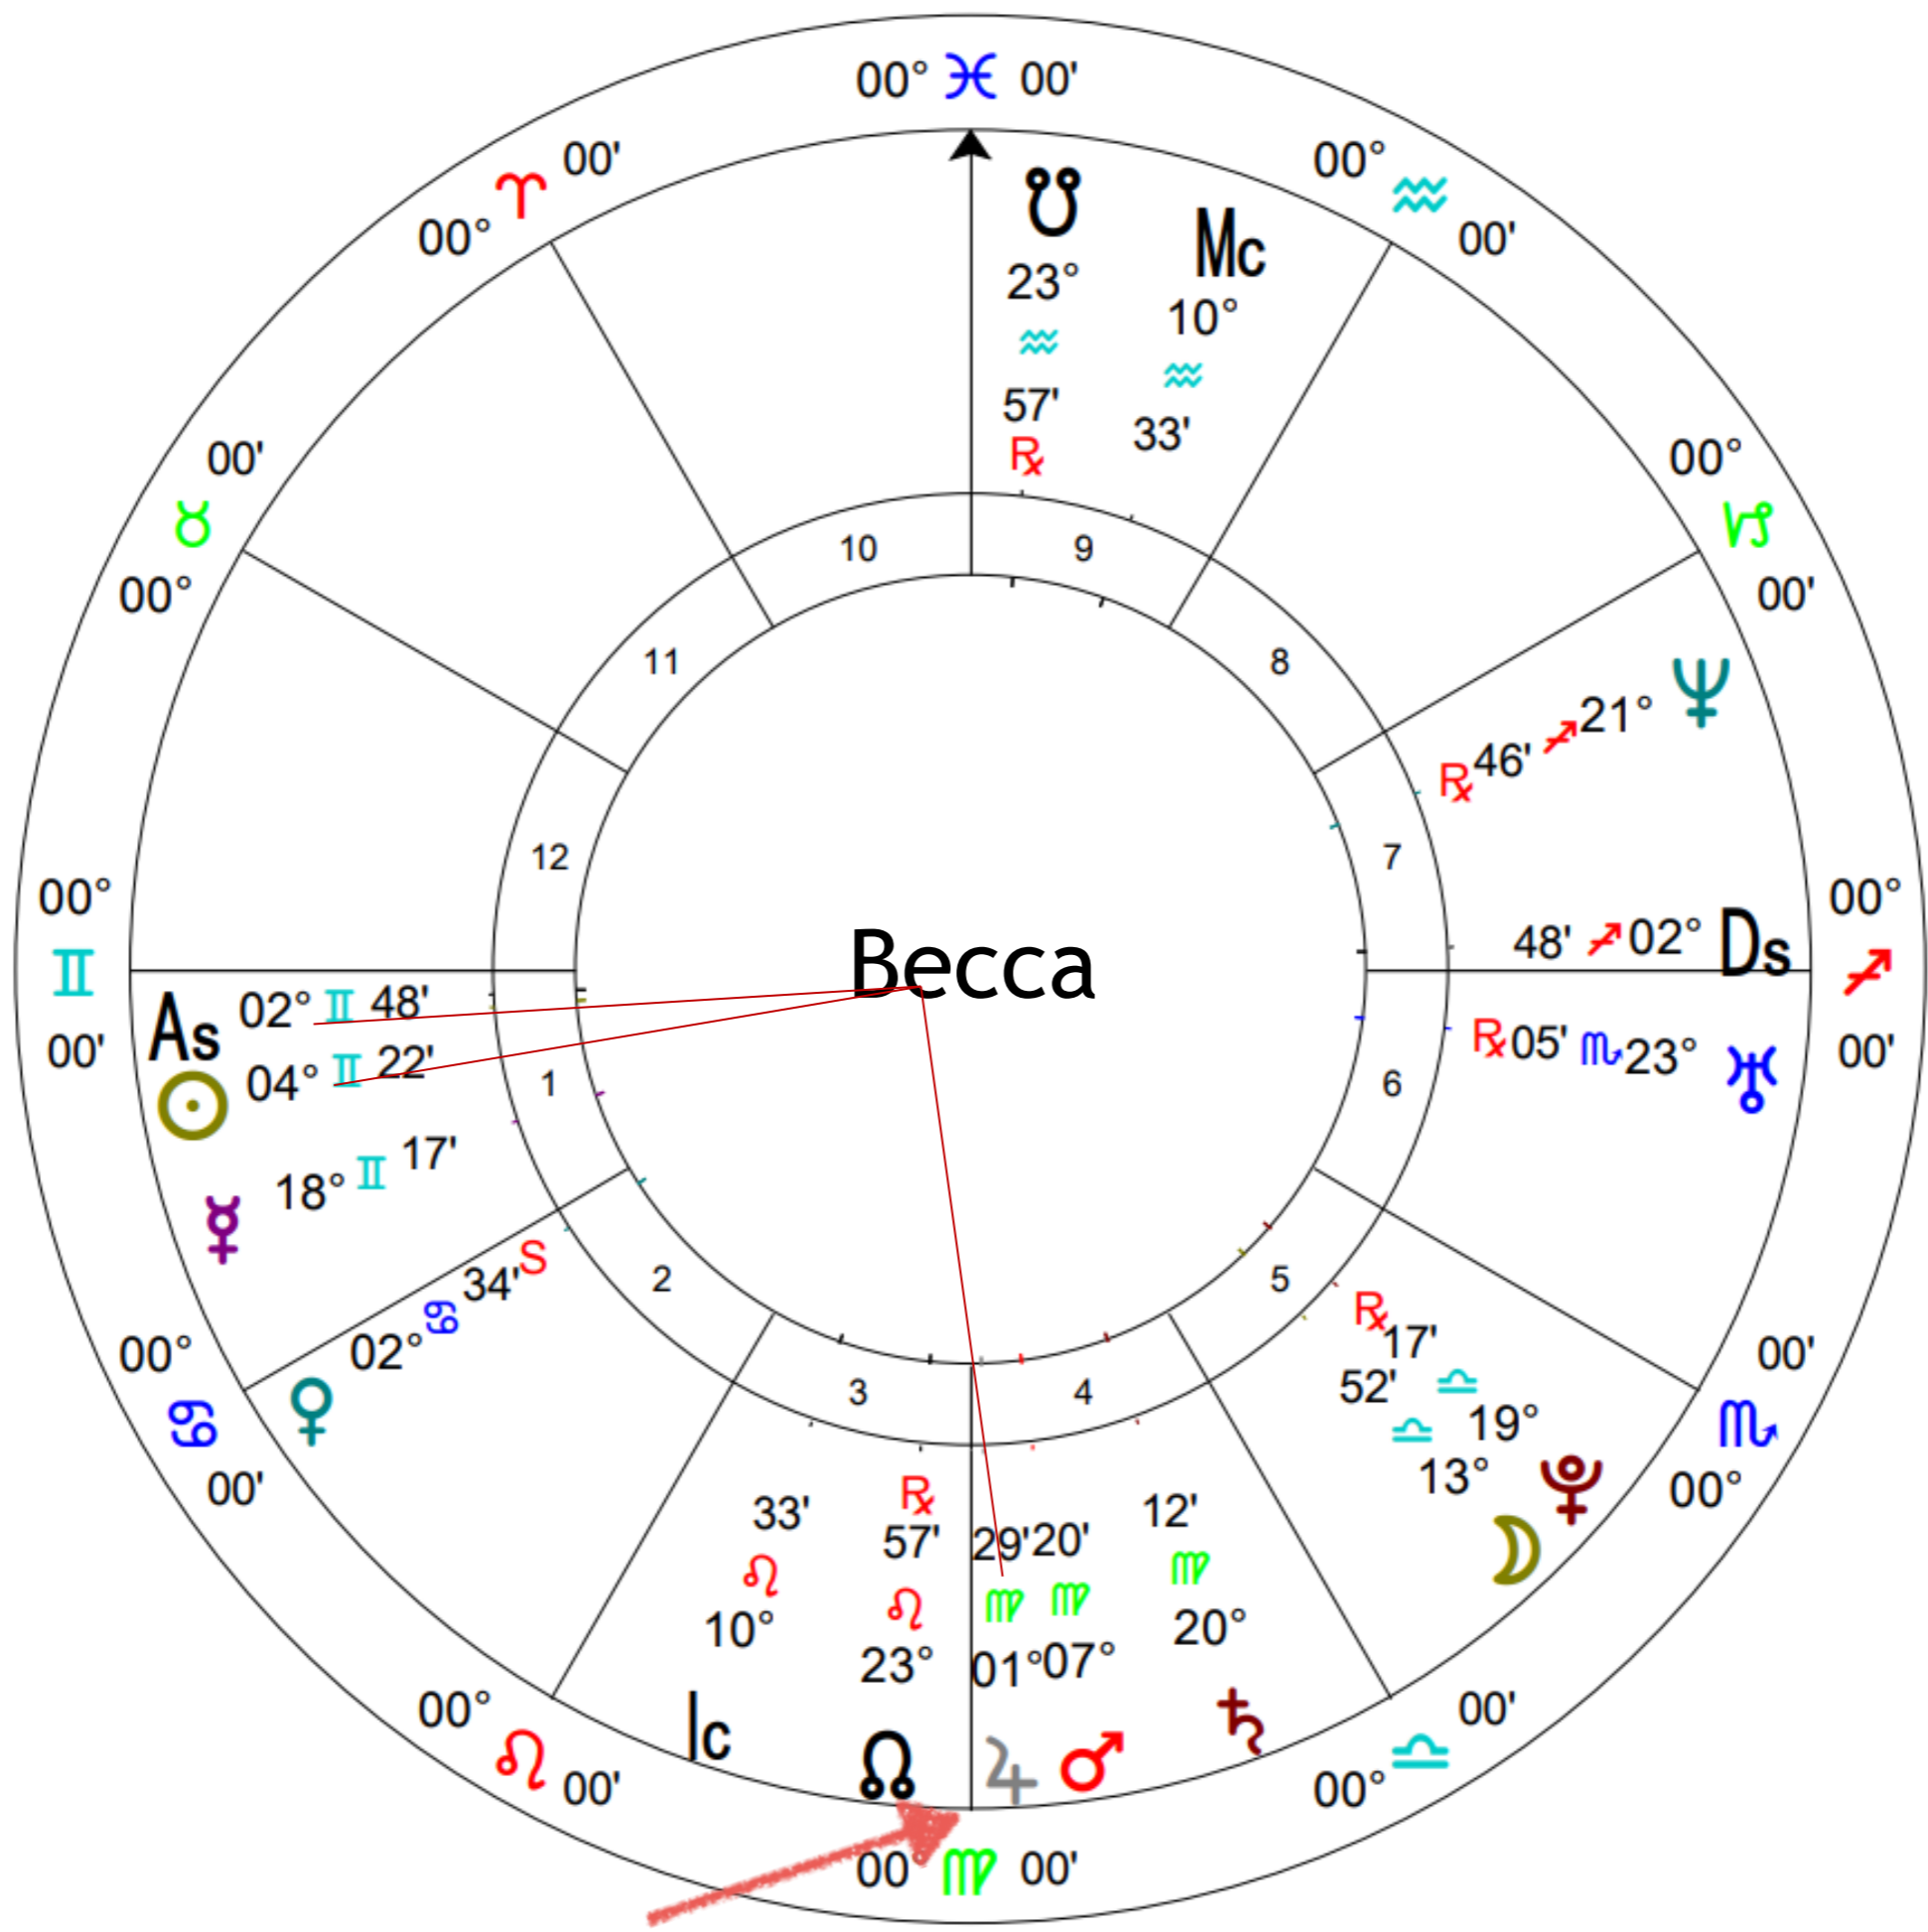

Saturn

- Earth-Capricorn, Middle World Initiator
- 28 to 29 years to return to starting point and about 2.5 years in a sign.
- Elder Wisdom, hierarchy, teacher, parent, authority, responsible leader, rules, man-made law, structure, foundation, form, responsibilities, effective, efficient, economical, practical life lessons, realistic, duty, discipline restrictions, creative encounter with limitations and boundaries, responsible administration of one's domain.

Opposition

Across Within 10 Degrees

a

Square

90 Degrees Apart
Within 10 Degrees

Teacher & Guide: Jupiter

- Journal with Jupiter as a teacher and guide.
- What challenges has Jupiter brought you?
- What gifts has Jupiter brought you?
- What life or business guidance does Jupiter have for you at this time?
- How is Jupiter impacting your life-purpose?