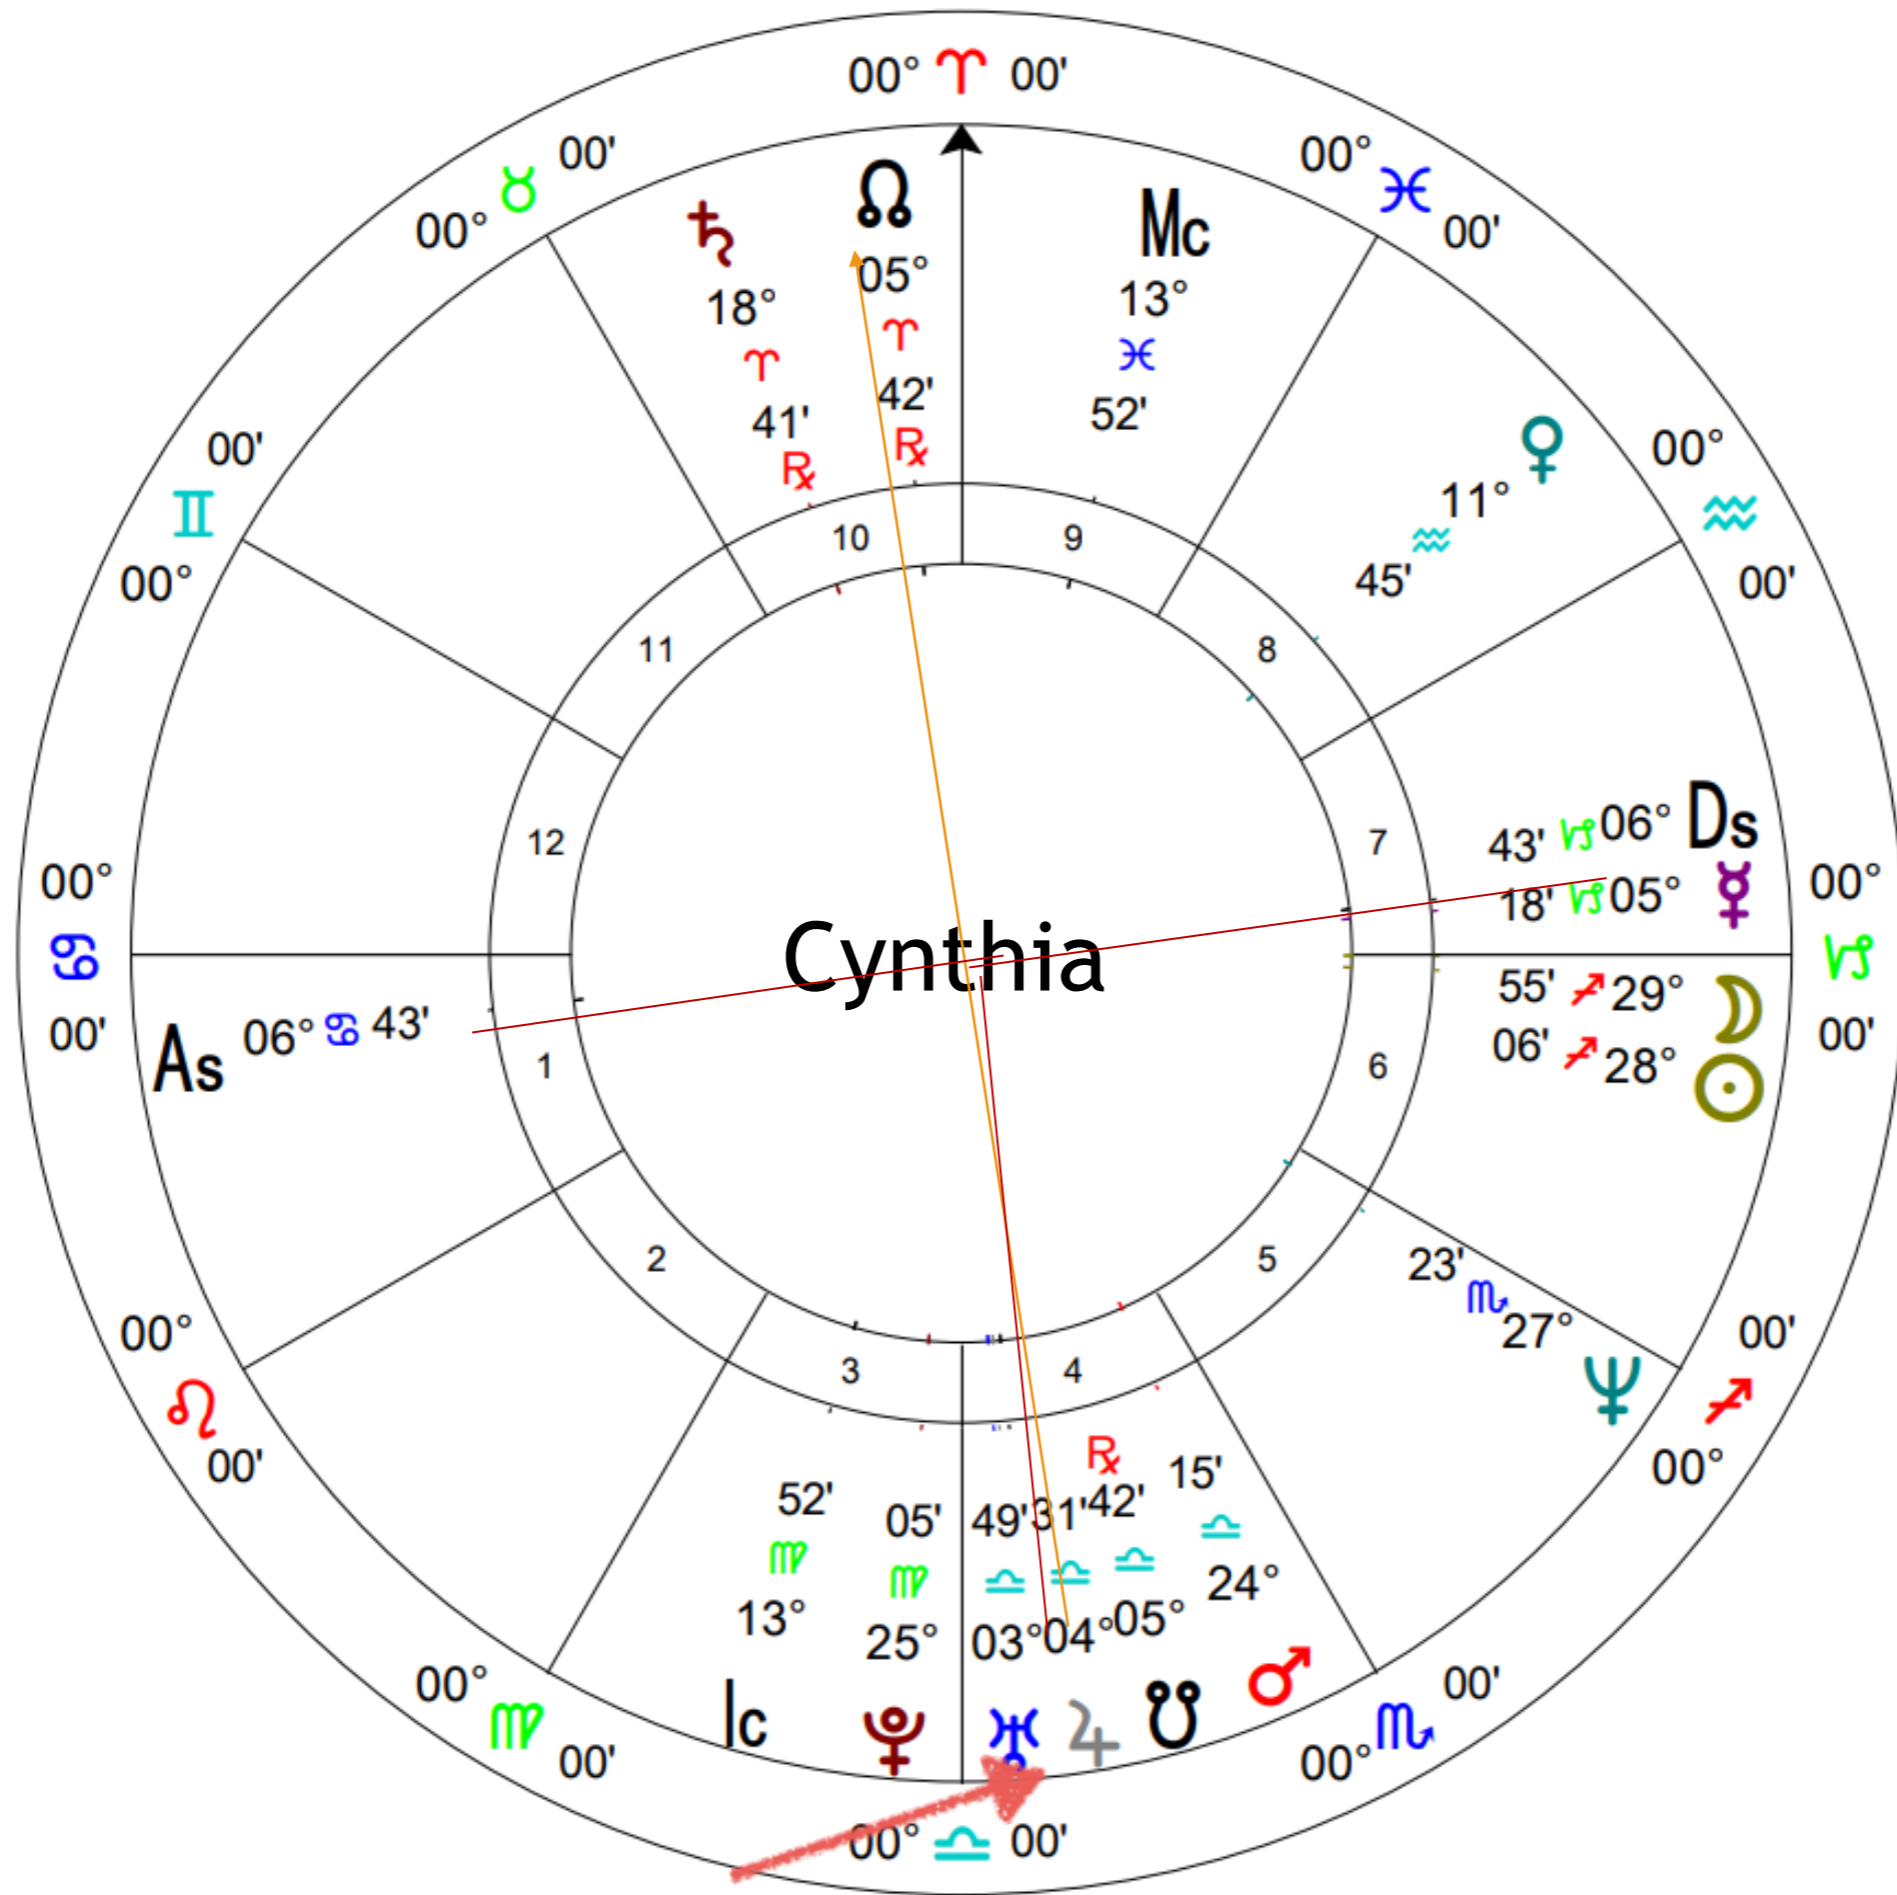

Saturn

- Earth-Capricorn, Middle World Initiator
- 28 to 29 years to return to starting point and about 2.5 years in a sign.
- Elder Wisdom, hierarchy, teacher, parent, authority, responsible leader, rules, man-made law, structure, foundation, form, responsibilities, effective, efficient, economical, practical life lessons, realistic, duty, discipline restrictions, creative encounter with limitations and boundaries, responsible administration of one's domain.

Opposition

Across Within 10 Degrees

a

Square

90 Degrees Apart
Within 10 Degrees

Teacher & Guide: Jupiter

- Journal with Jupiter as a teacher and guide.
- What challenges has Jupiter brought you?
- What gifts has Jupiter brought you?
- What life or business guidance does Jupiter have for you at this time?
- How is Jupiter impacting your life-purpose?