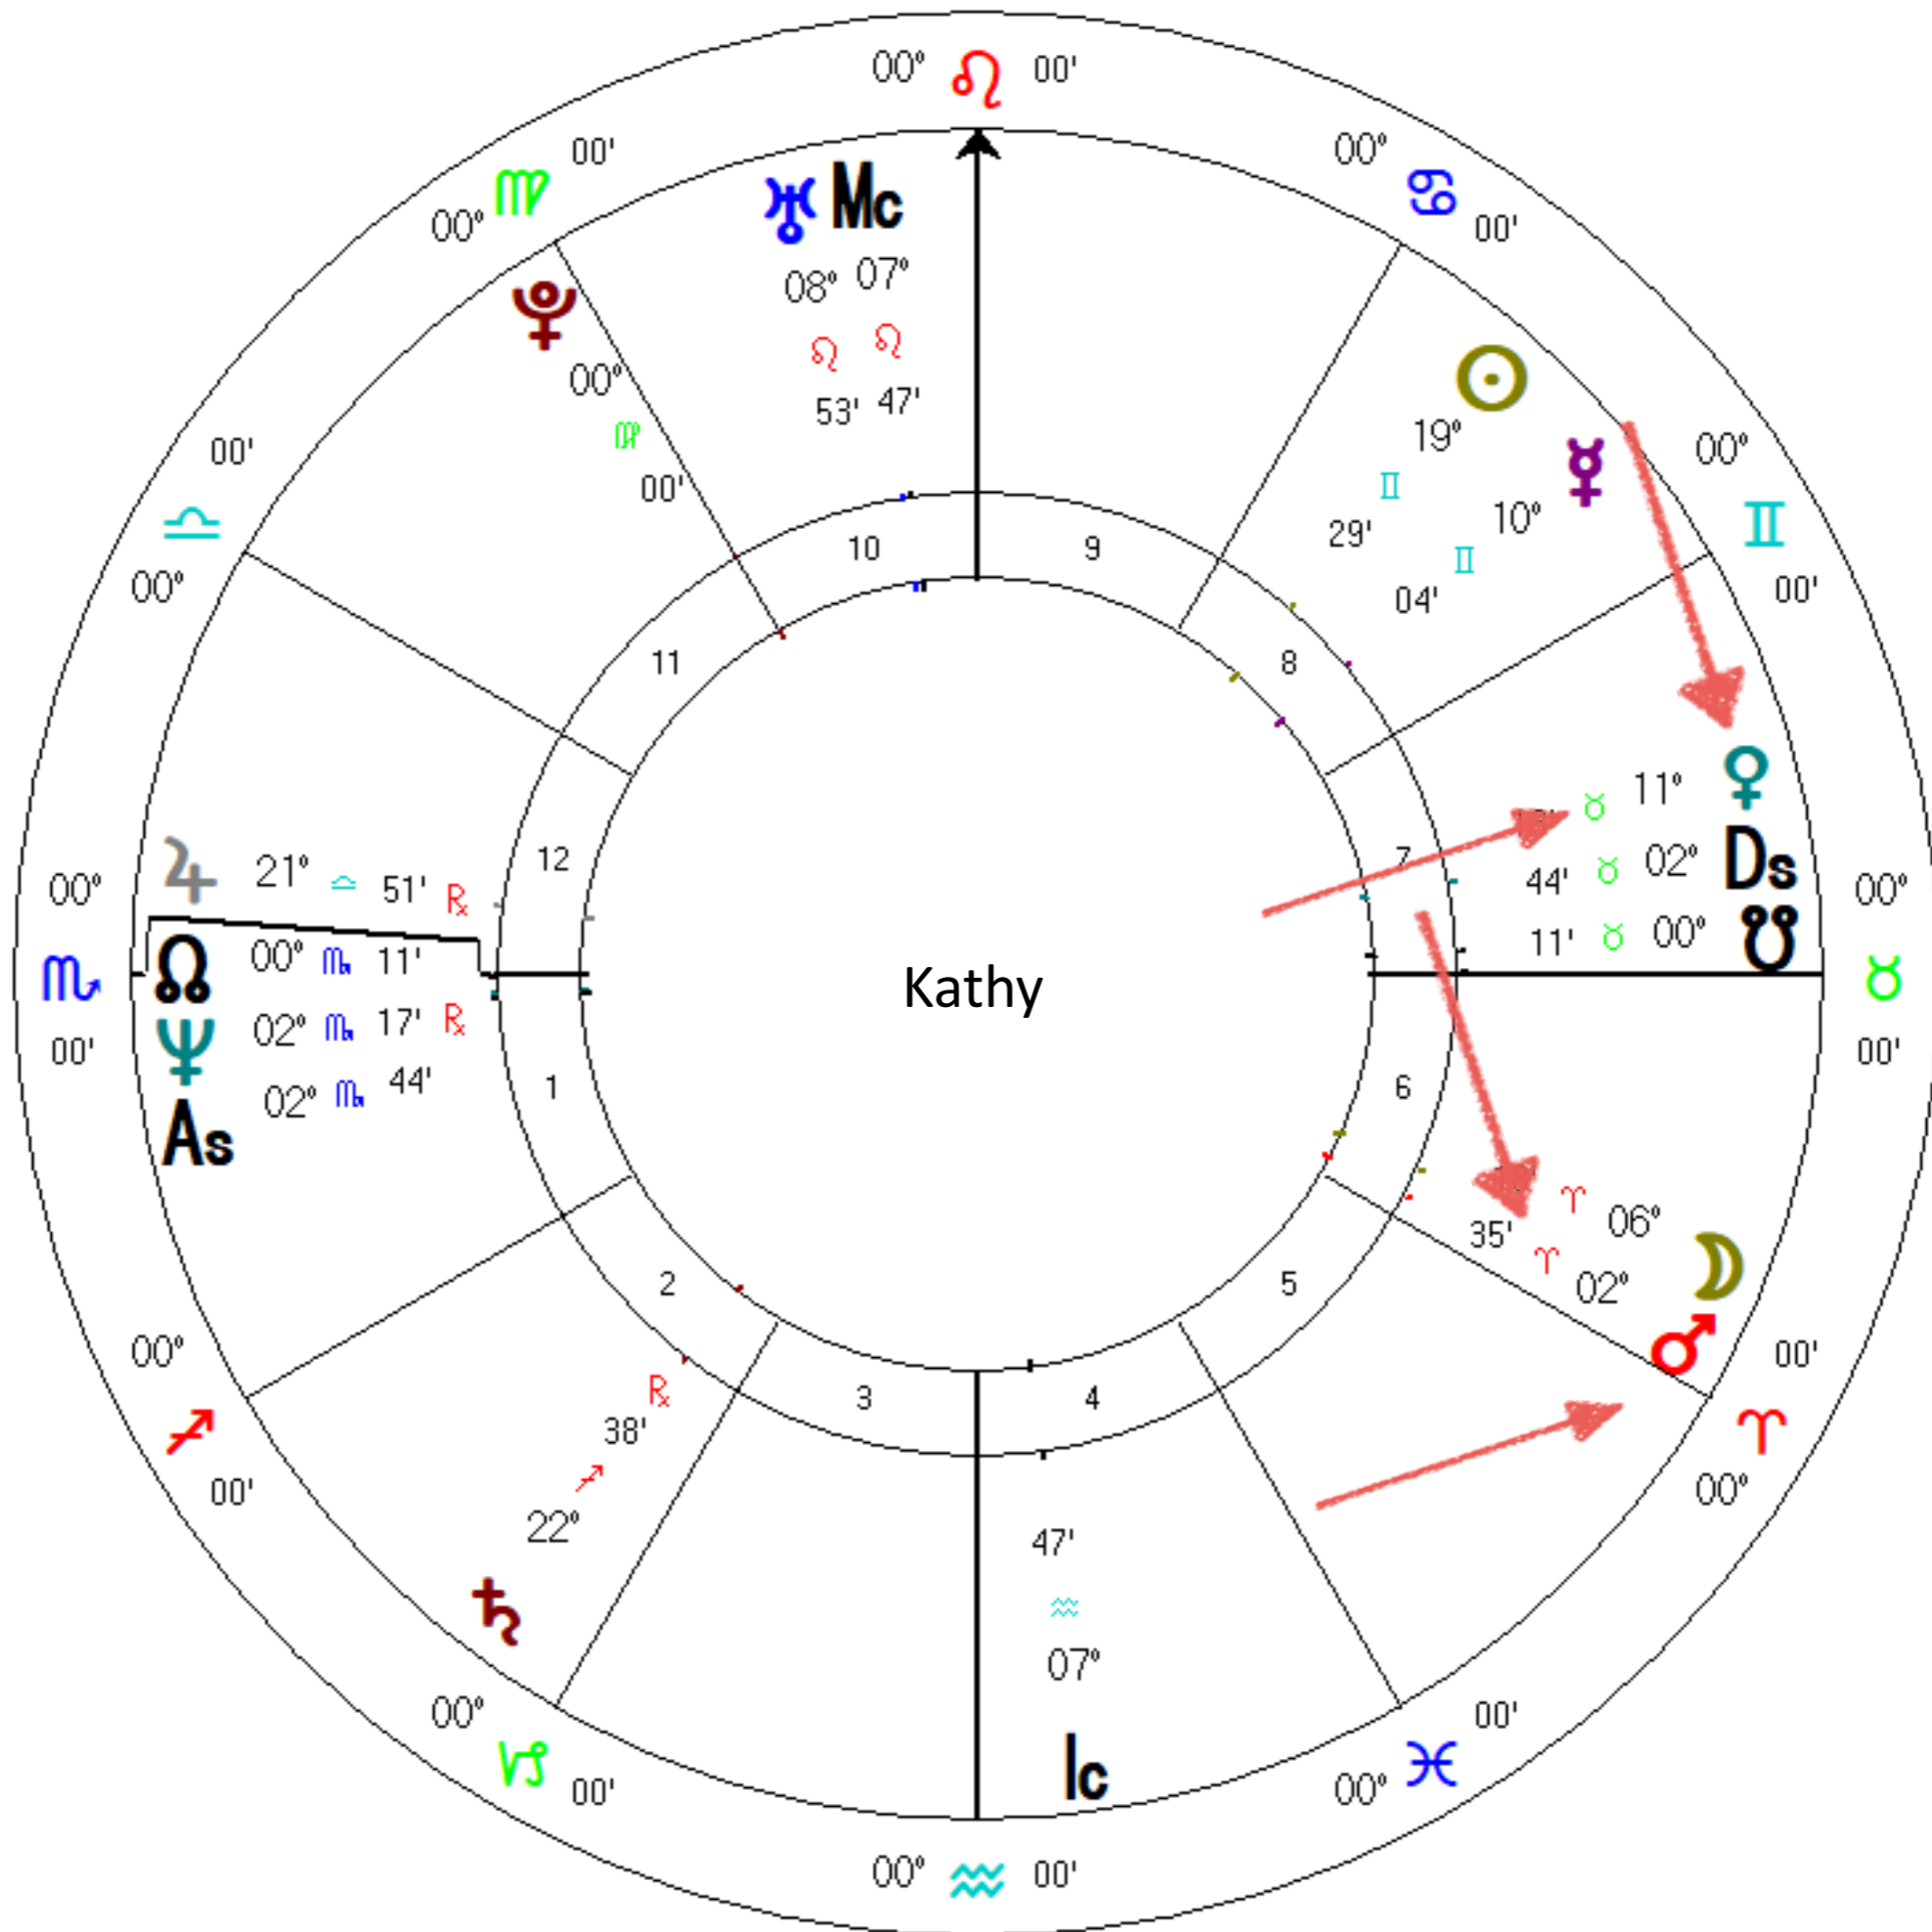

YOUR INNER
CREATION
GODDESS
ARCHETYPE

Venus

Feminine Self

Mars

Masculine Self

Your Inner Creation Goddess Archetype

Venus

Feminine Self