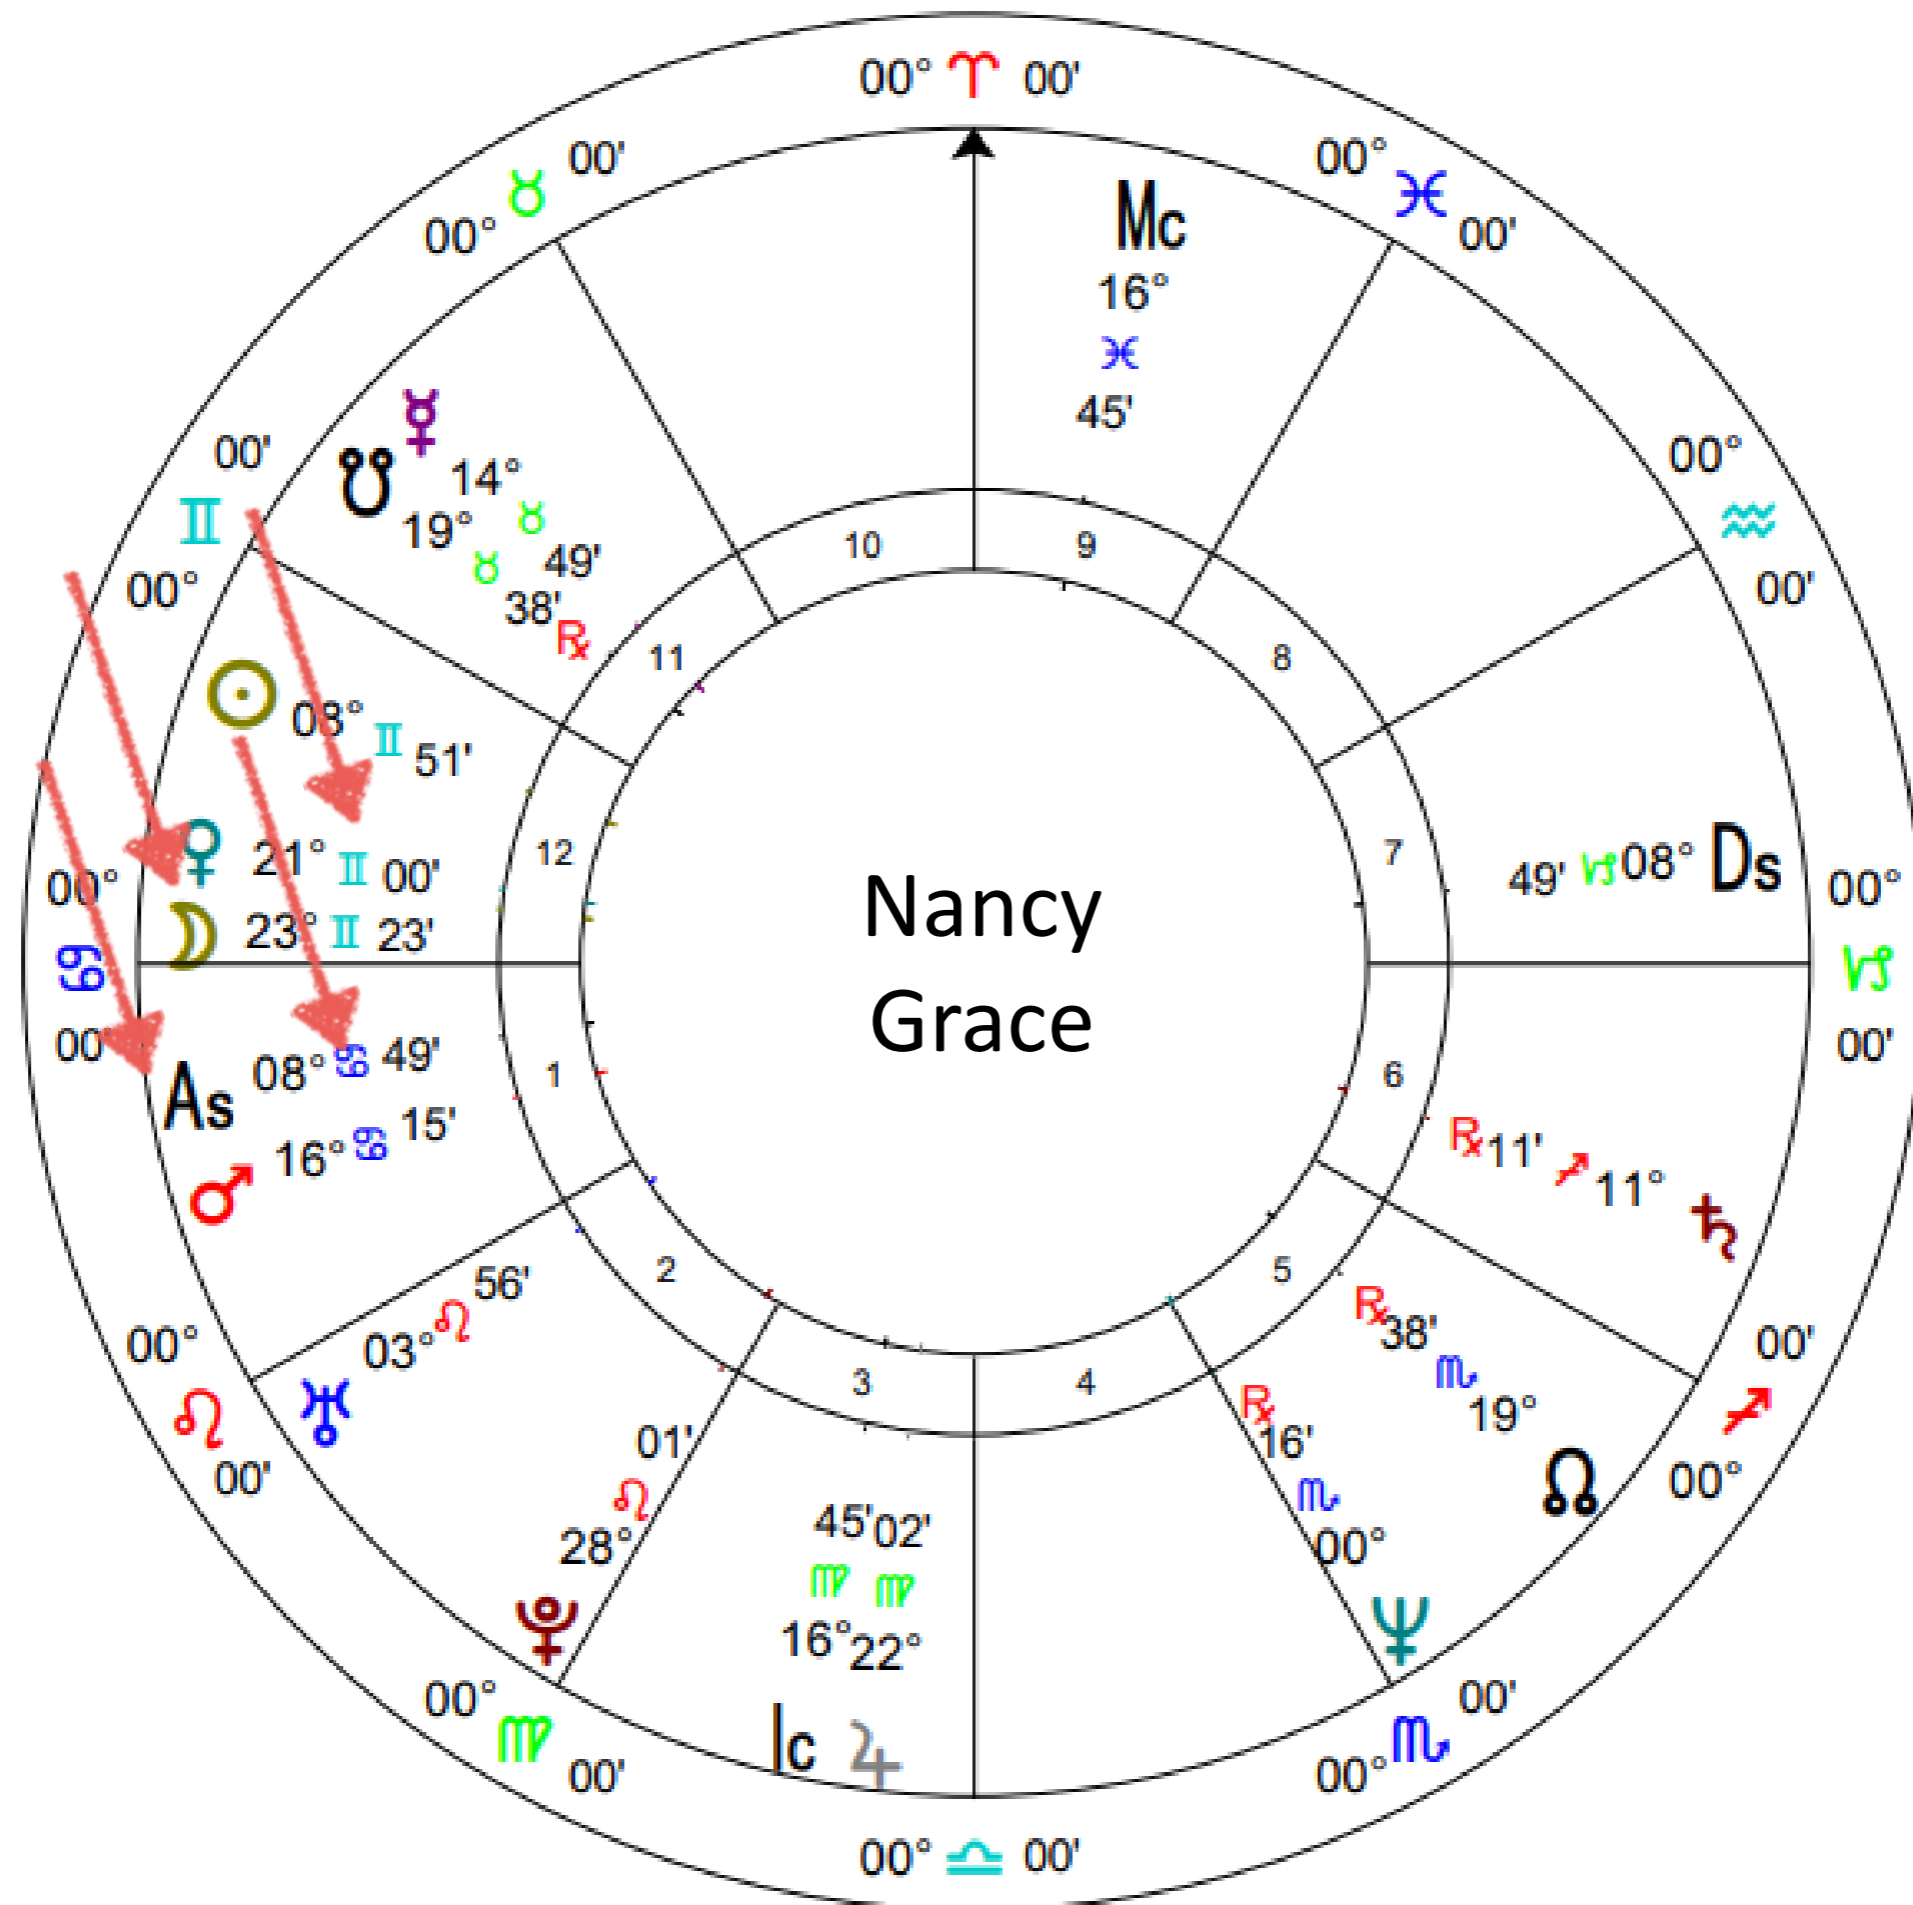

Message from Your Moon Archetype

Moon

Your Past Training

Rising Sign

Ascendant - On The Horizon
New Focus of Overall Life Purpose

Message from Your Rising Sign Archetype

Rising Sign

Ascendant - On The Horizon
New Focus of Overall Life Purpose