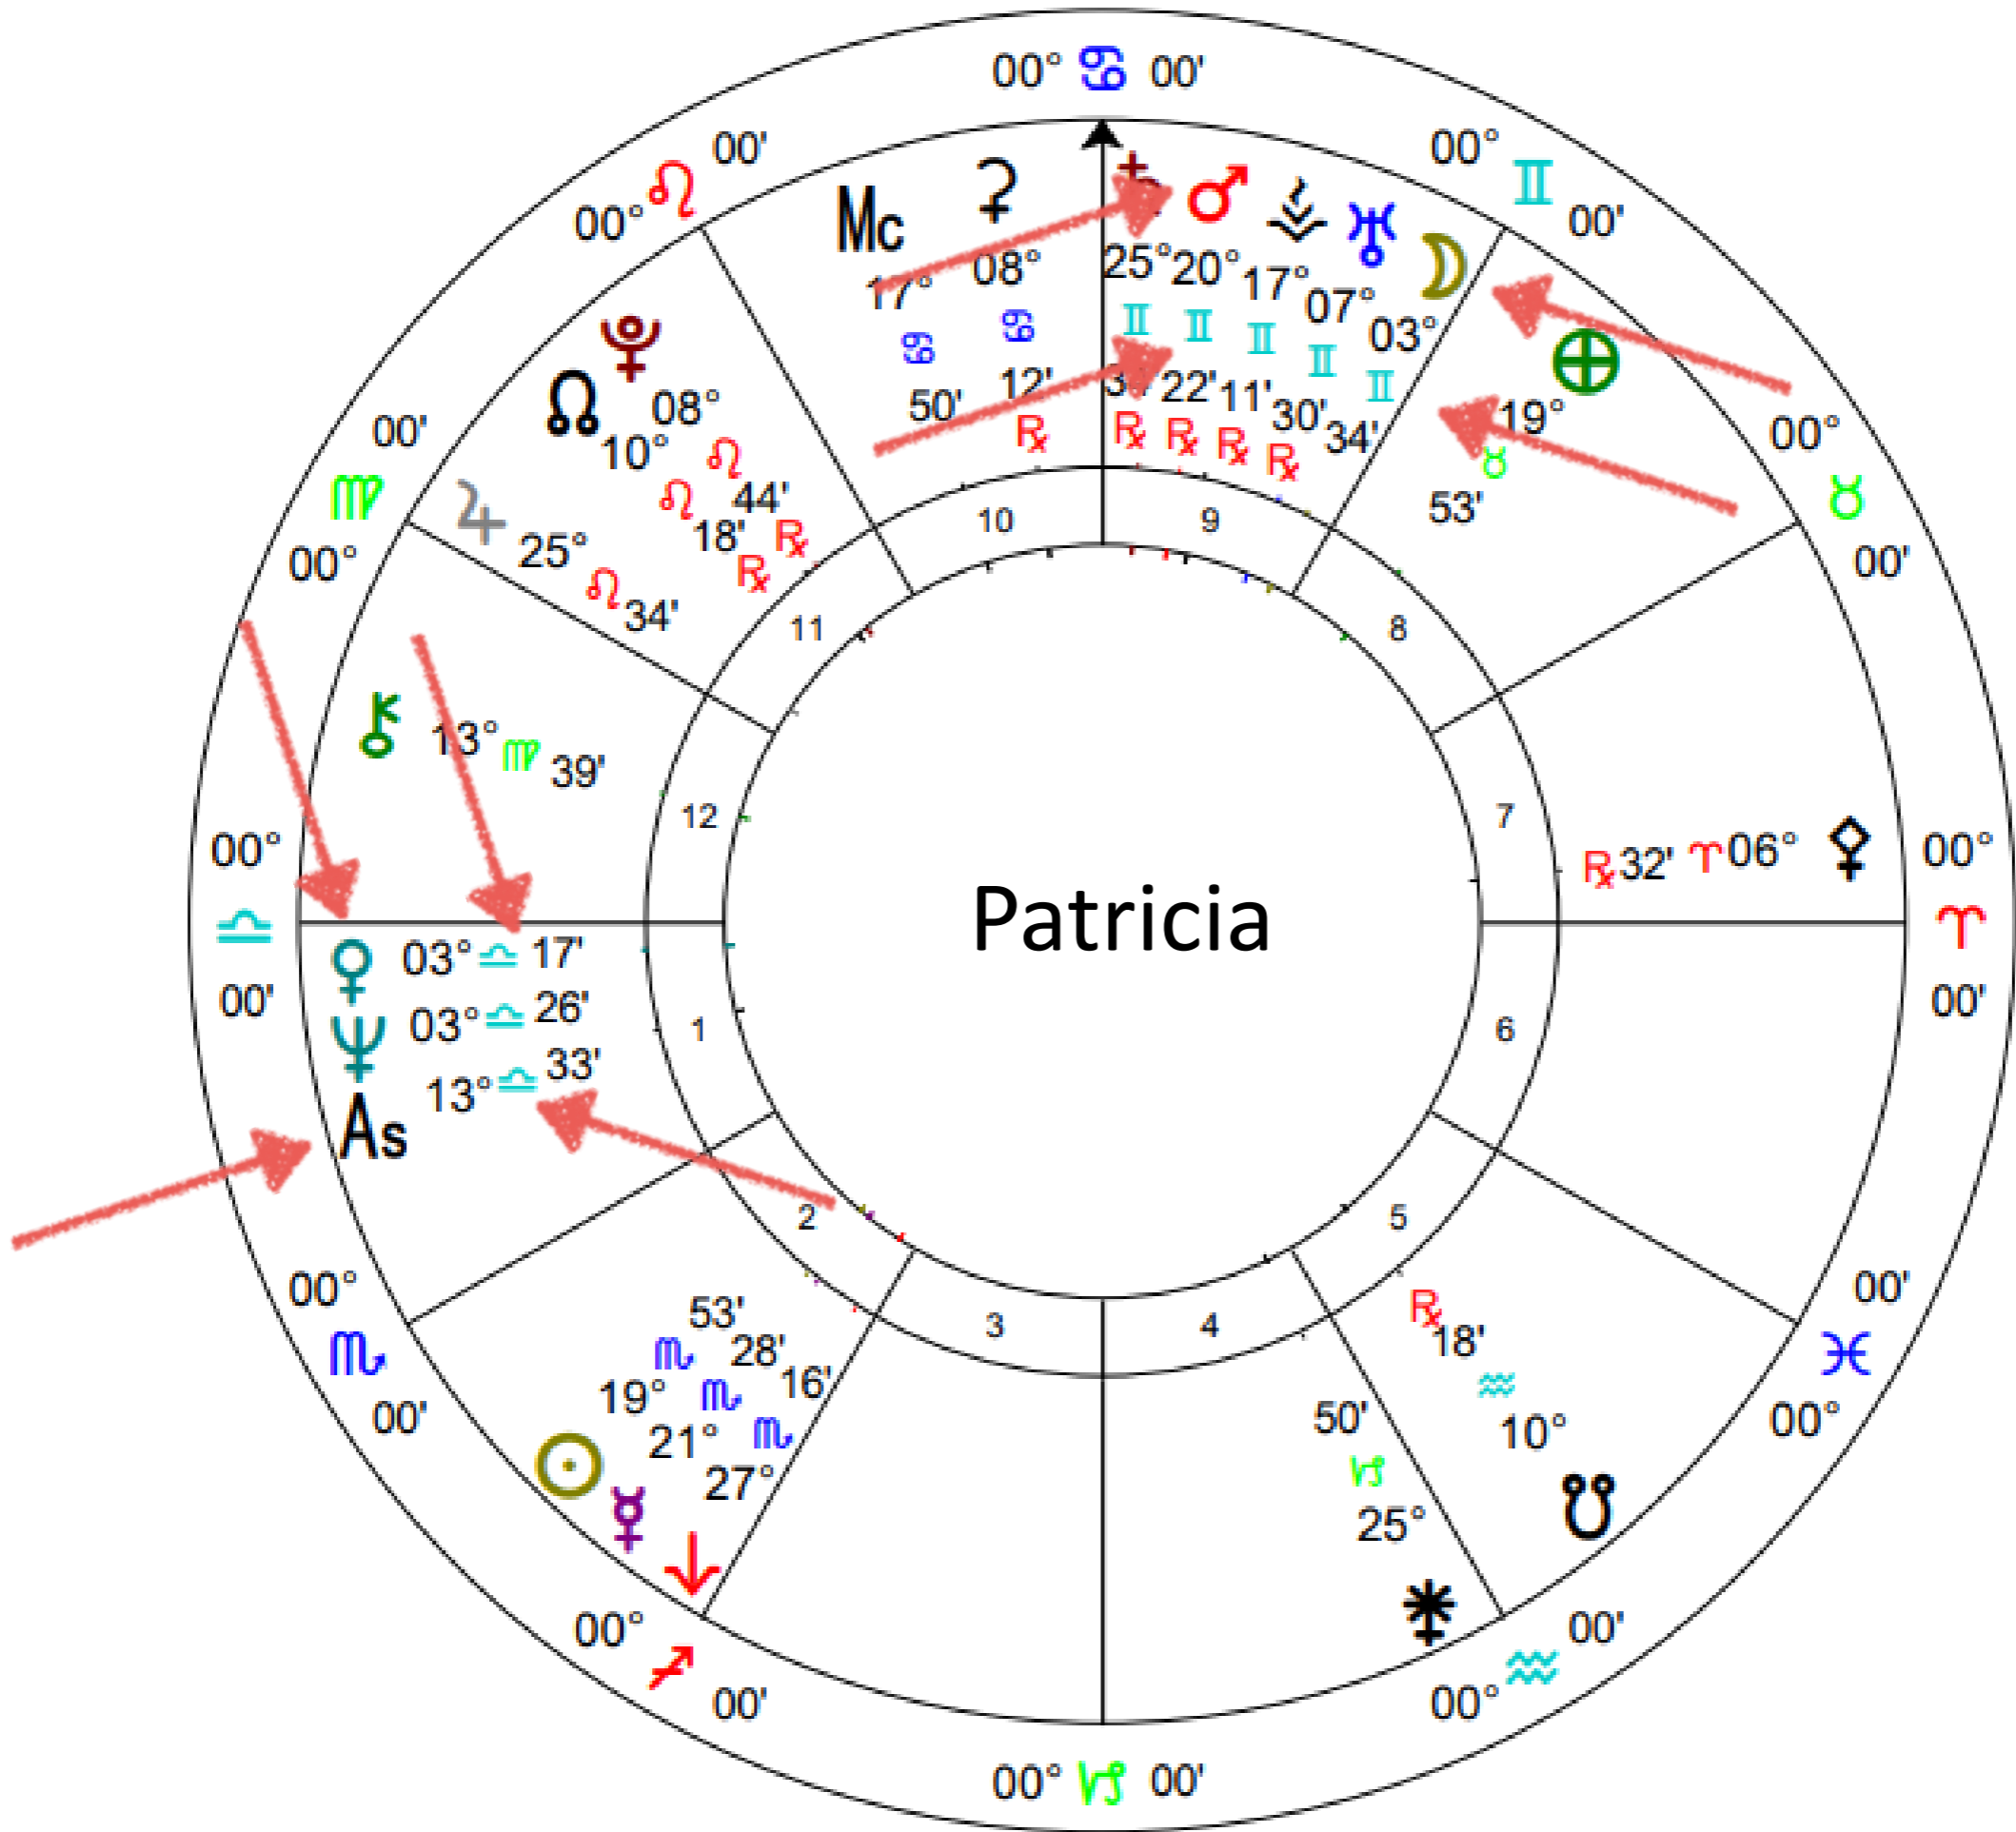

Message from Your Moon Archetype

Moon

Your Past Training

Rising Sign

Ascendant - On The Horizon
New Focus of Overall Life Purpose

Message from Your Rising Sign Archetype

Rising Sign

Ascendant - On The Horizon
New Focus of Overall Life Purpose