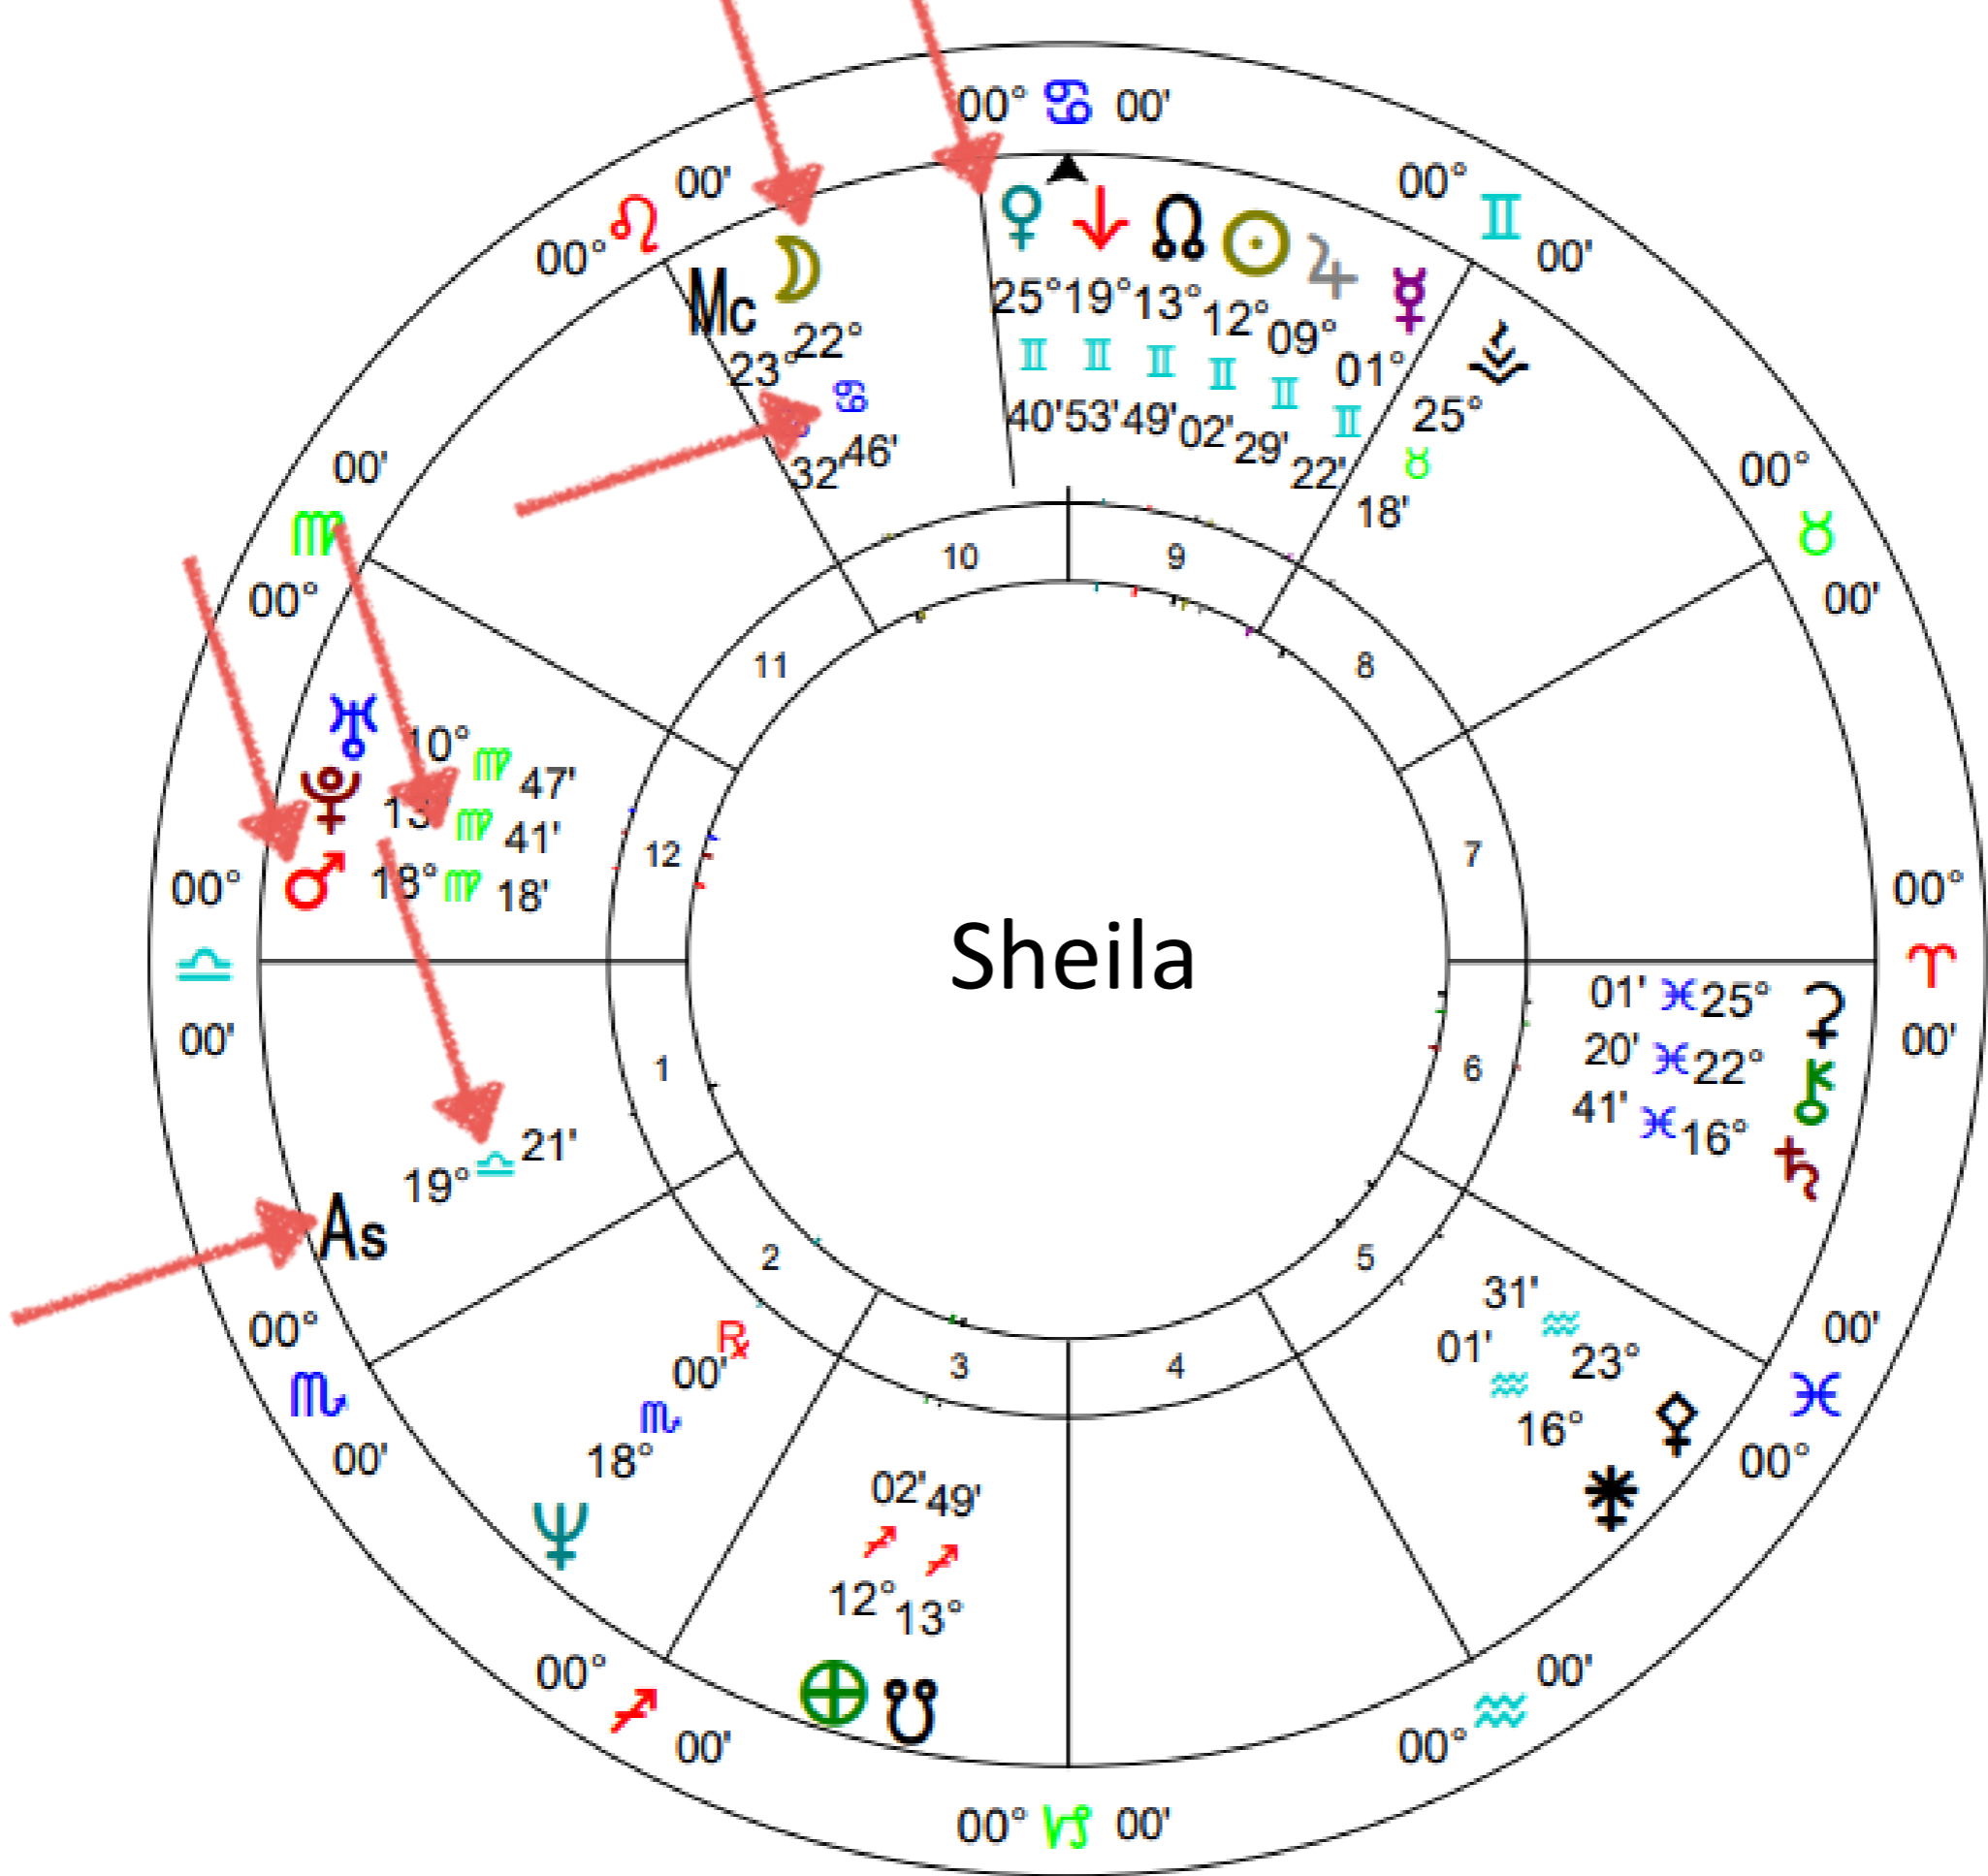

Message from Your Moon Archetype

Moon

Your Past Training

Rising Sign

Ascendant - On The Horizon
New Focus of Overall Life Purpose

Message from Your Rising Sign Archetype

Rising Sign

Ascendant - On The Horizon
New Focus of Overall Life Purpose