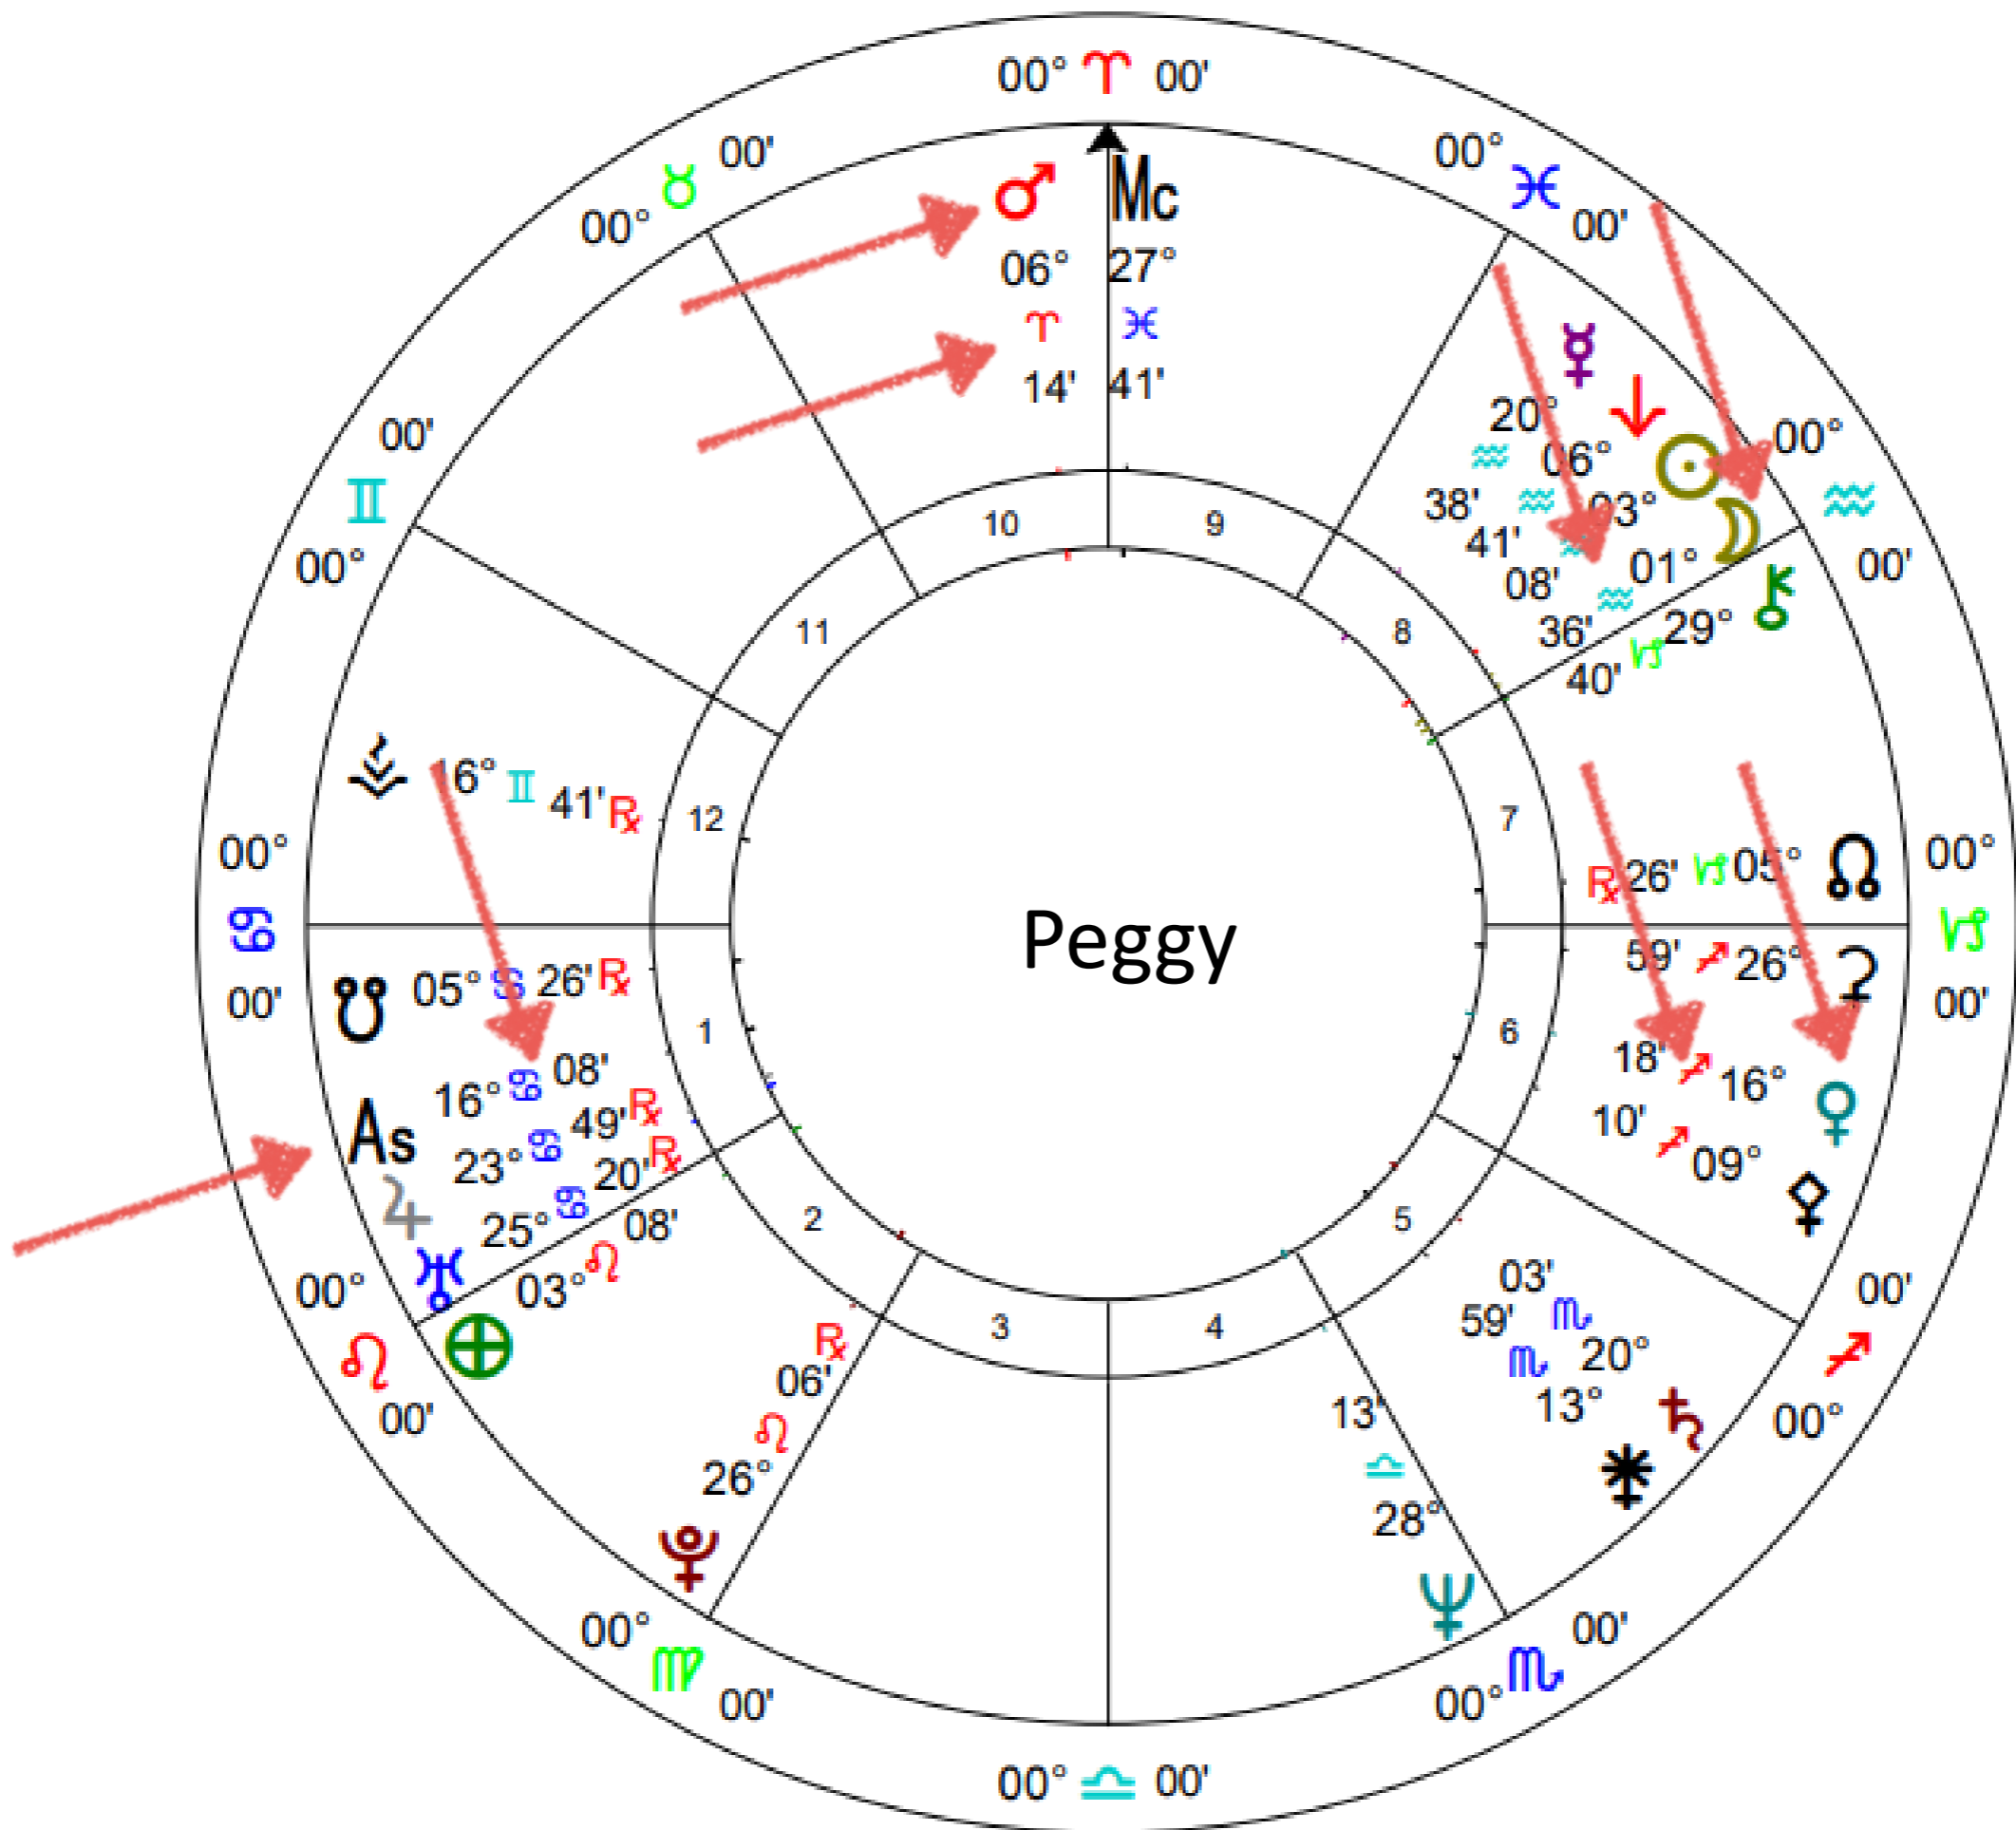

Message from Your Moon Archetype

Moon

Your Past Training

Rising Sign

Ascendant - On The Horizon
New Focus of Overall Life Purpose

Message from Your Rising Sign Archetype

Rising Sign

Ascendant - On The Horizon
New Focus of Overall Life Purpose