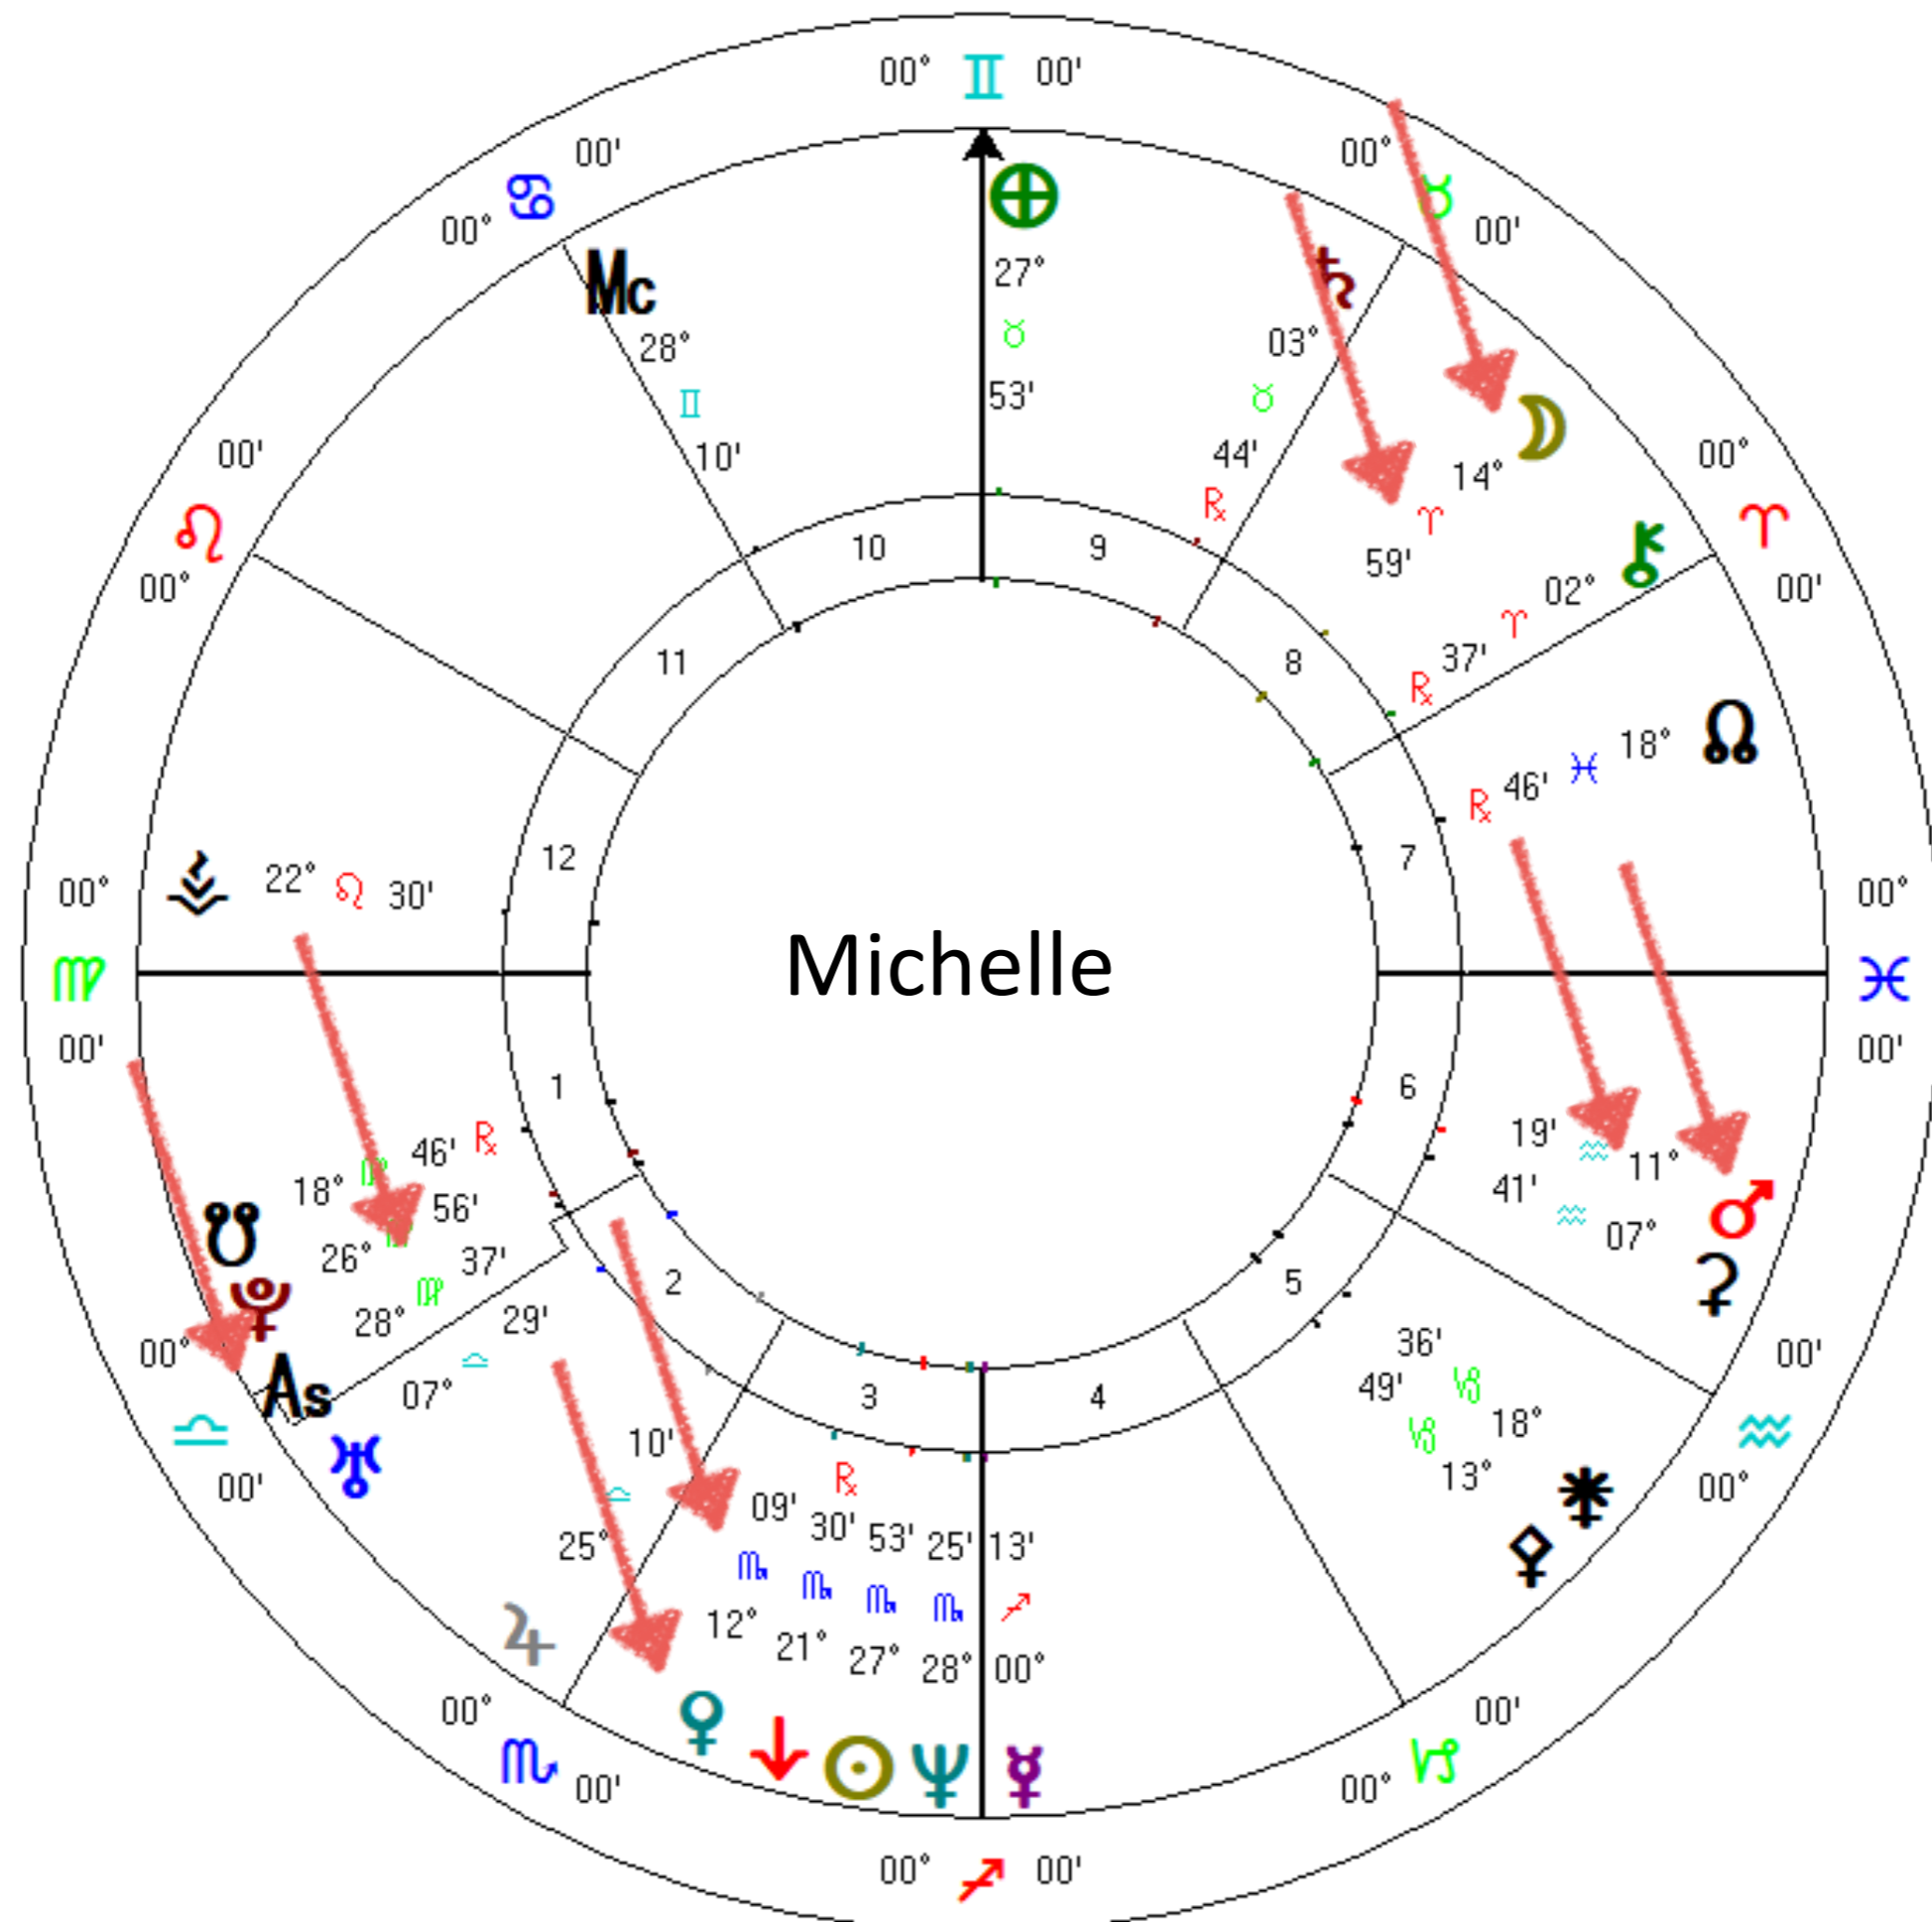

Message from Your Moon Archetype

Moon

Your Past Training

Rising Sign

Ascendant - On The Horizon
New Focus of Overall Life Purpose

Message from Your Rising Sign Archetype

Rising Sign

Ascendant - On The Horizon
New Focus of Overall Life Purpose