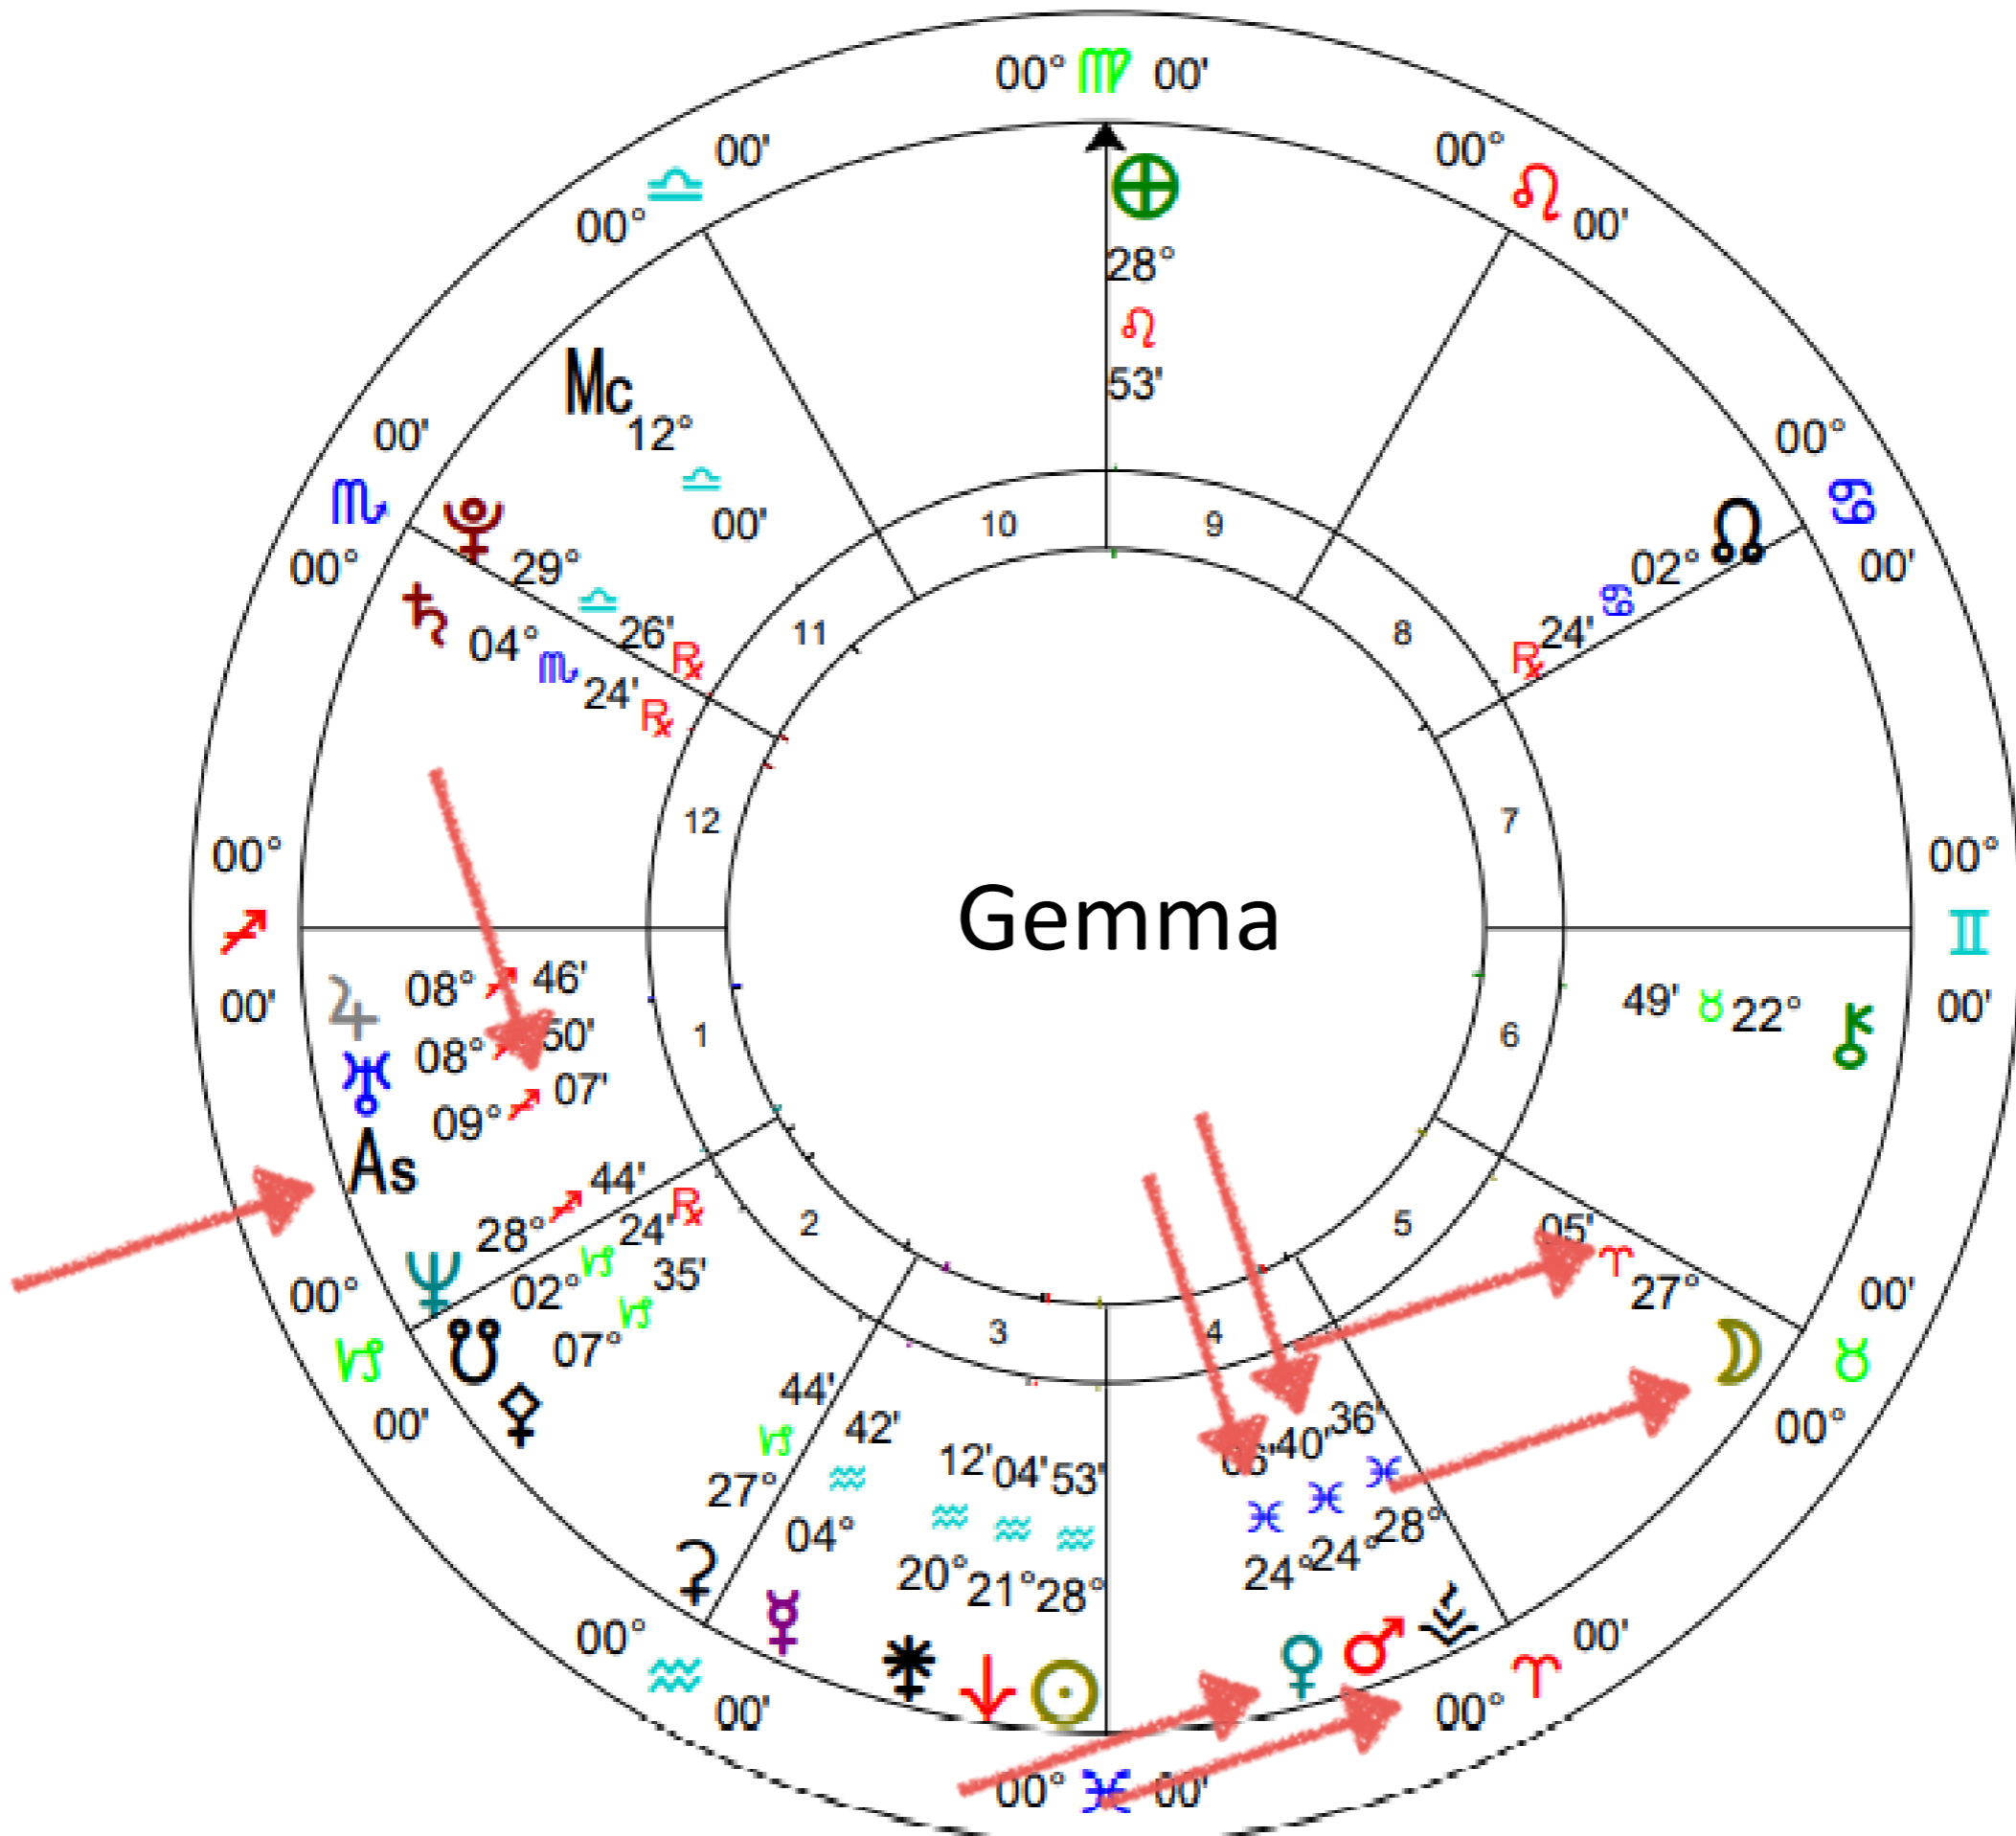

Message from Your Moon Archetype

Moon

Your Past Training

Rising Sign

Ascendant - On The Horizon
New Focus of Overall Life Purpose

Message from Your Rising Sign Archetype

Rising Sign

Ascendant - On The Horizon
New Focus of Overall Life Purpose