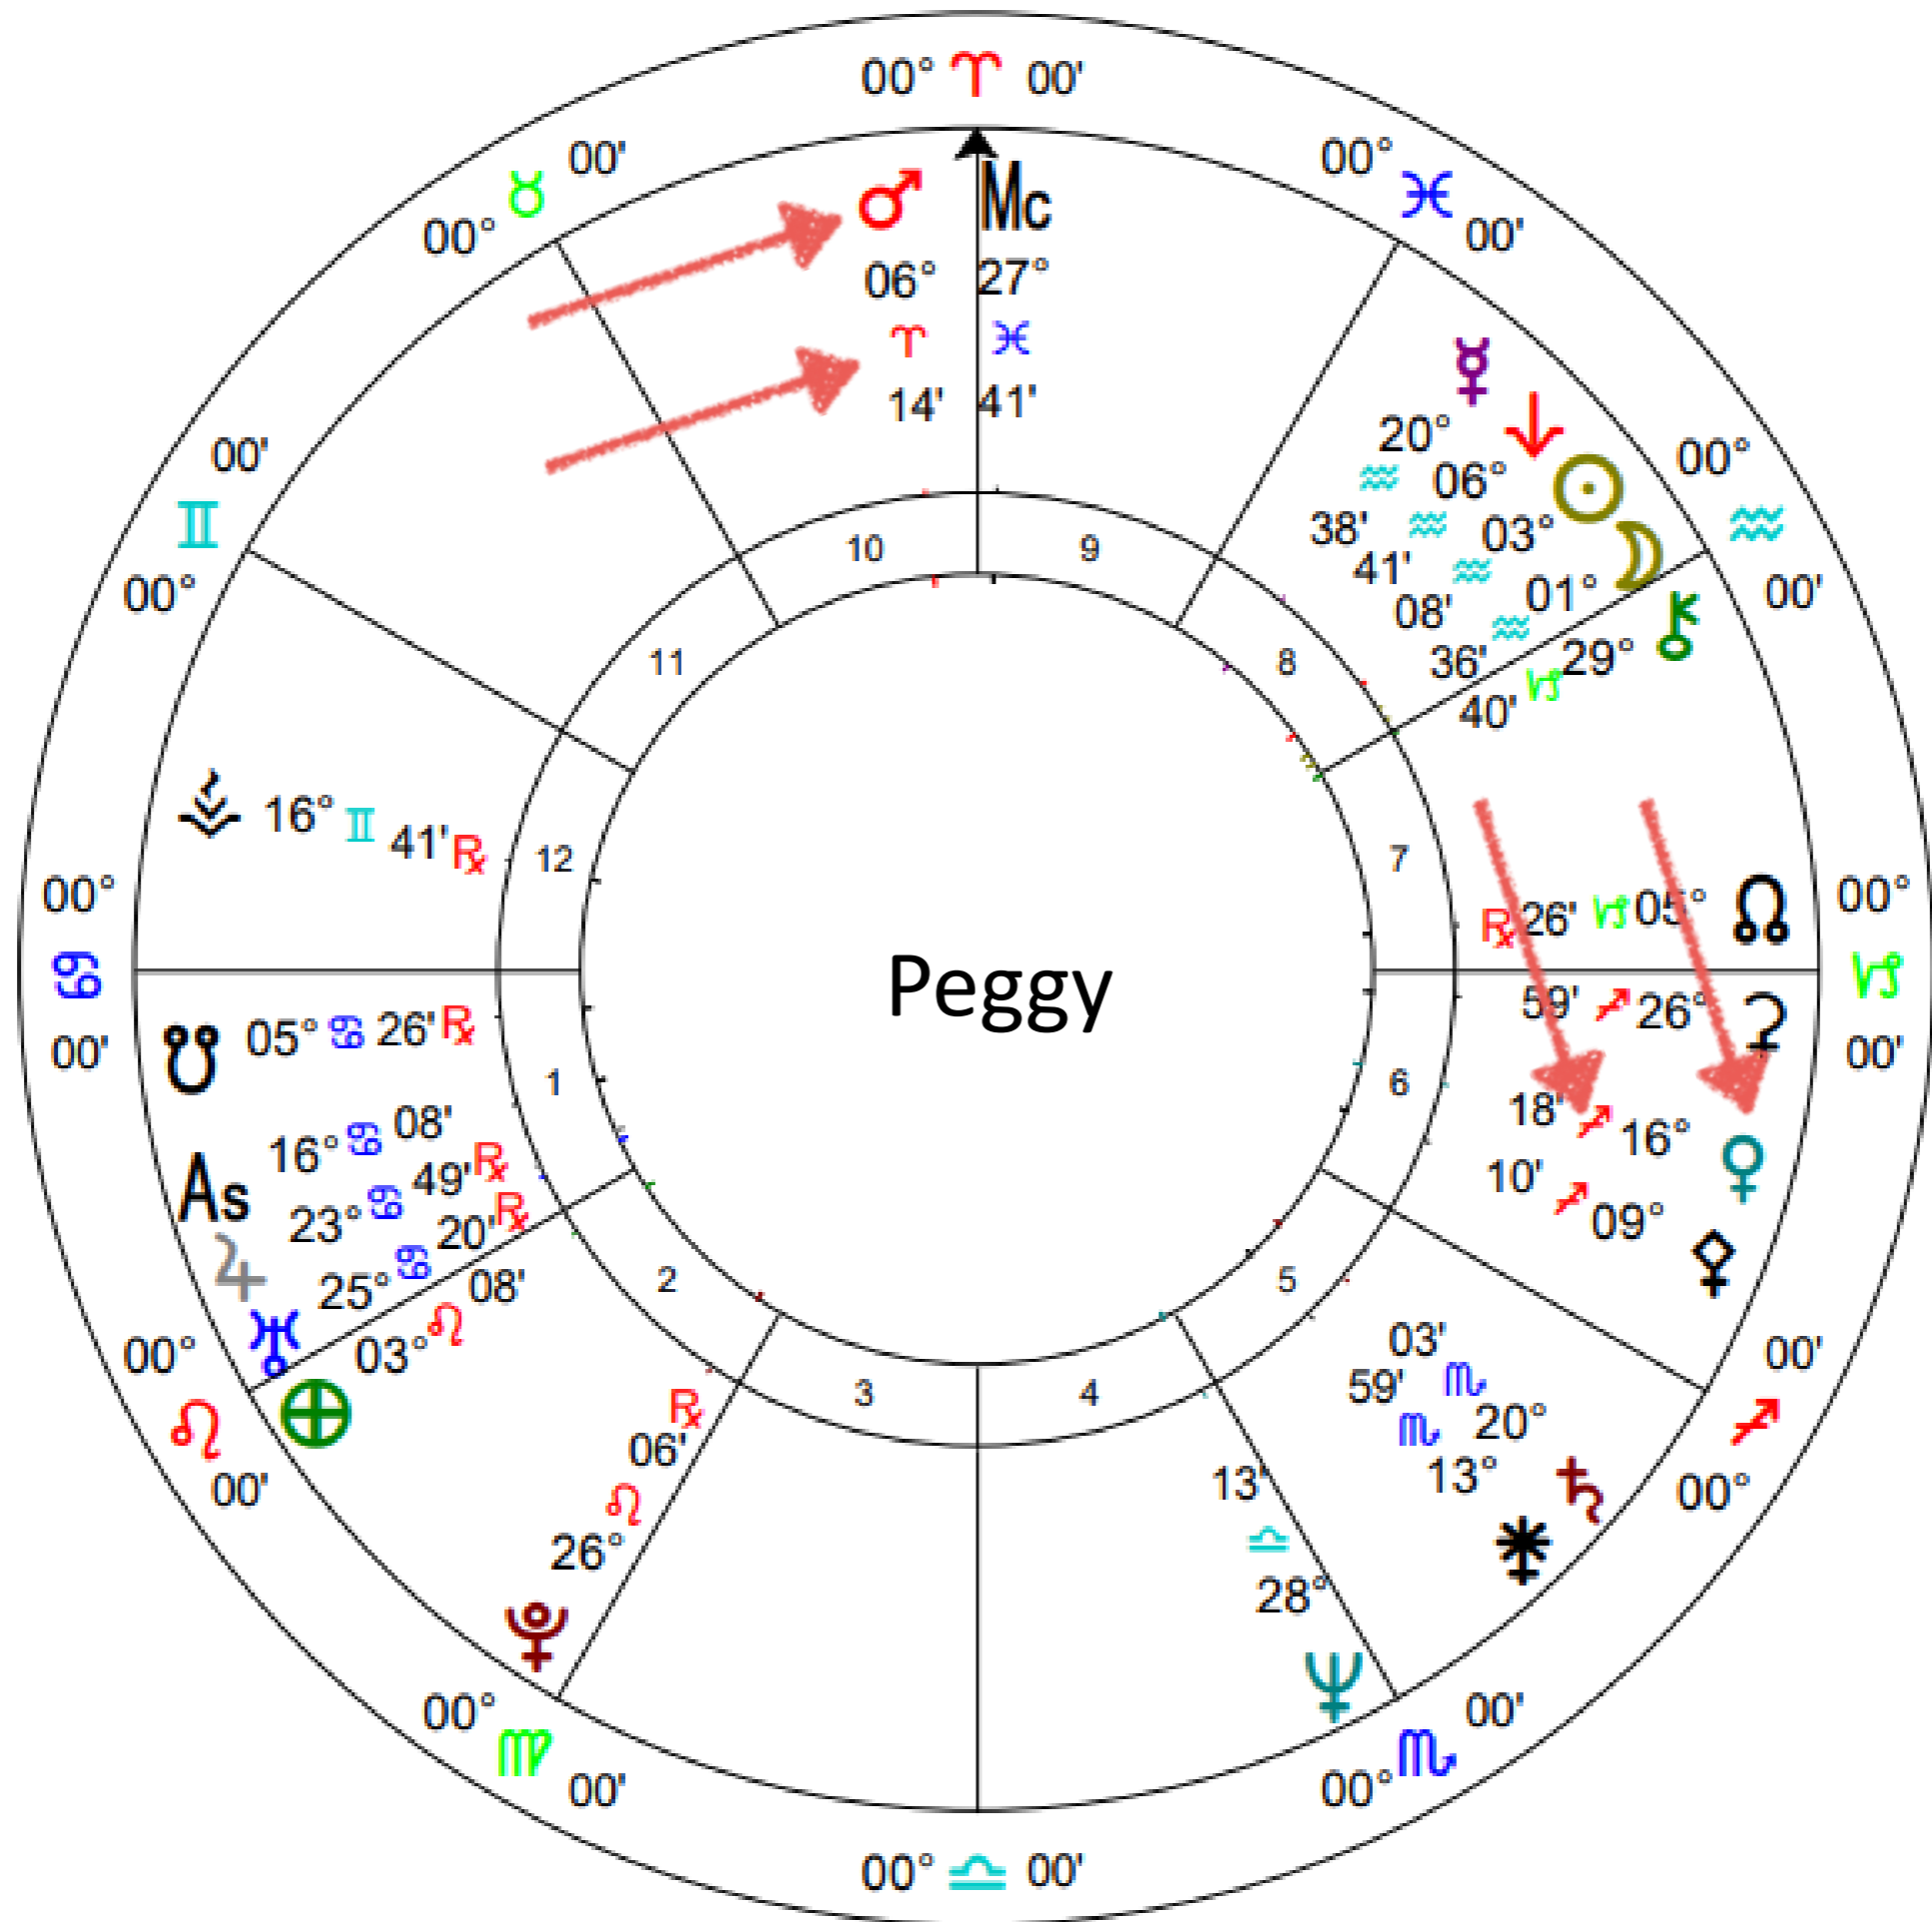

YOUR INNER
CREATION
GODDESS
ARCHETYPE

Venus

Feminine Self

Mars

Masculine Self

Your Inner Creation Goddess Archetype

Venus

Feminine Self