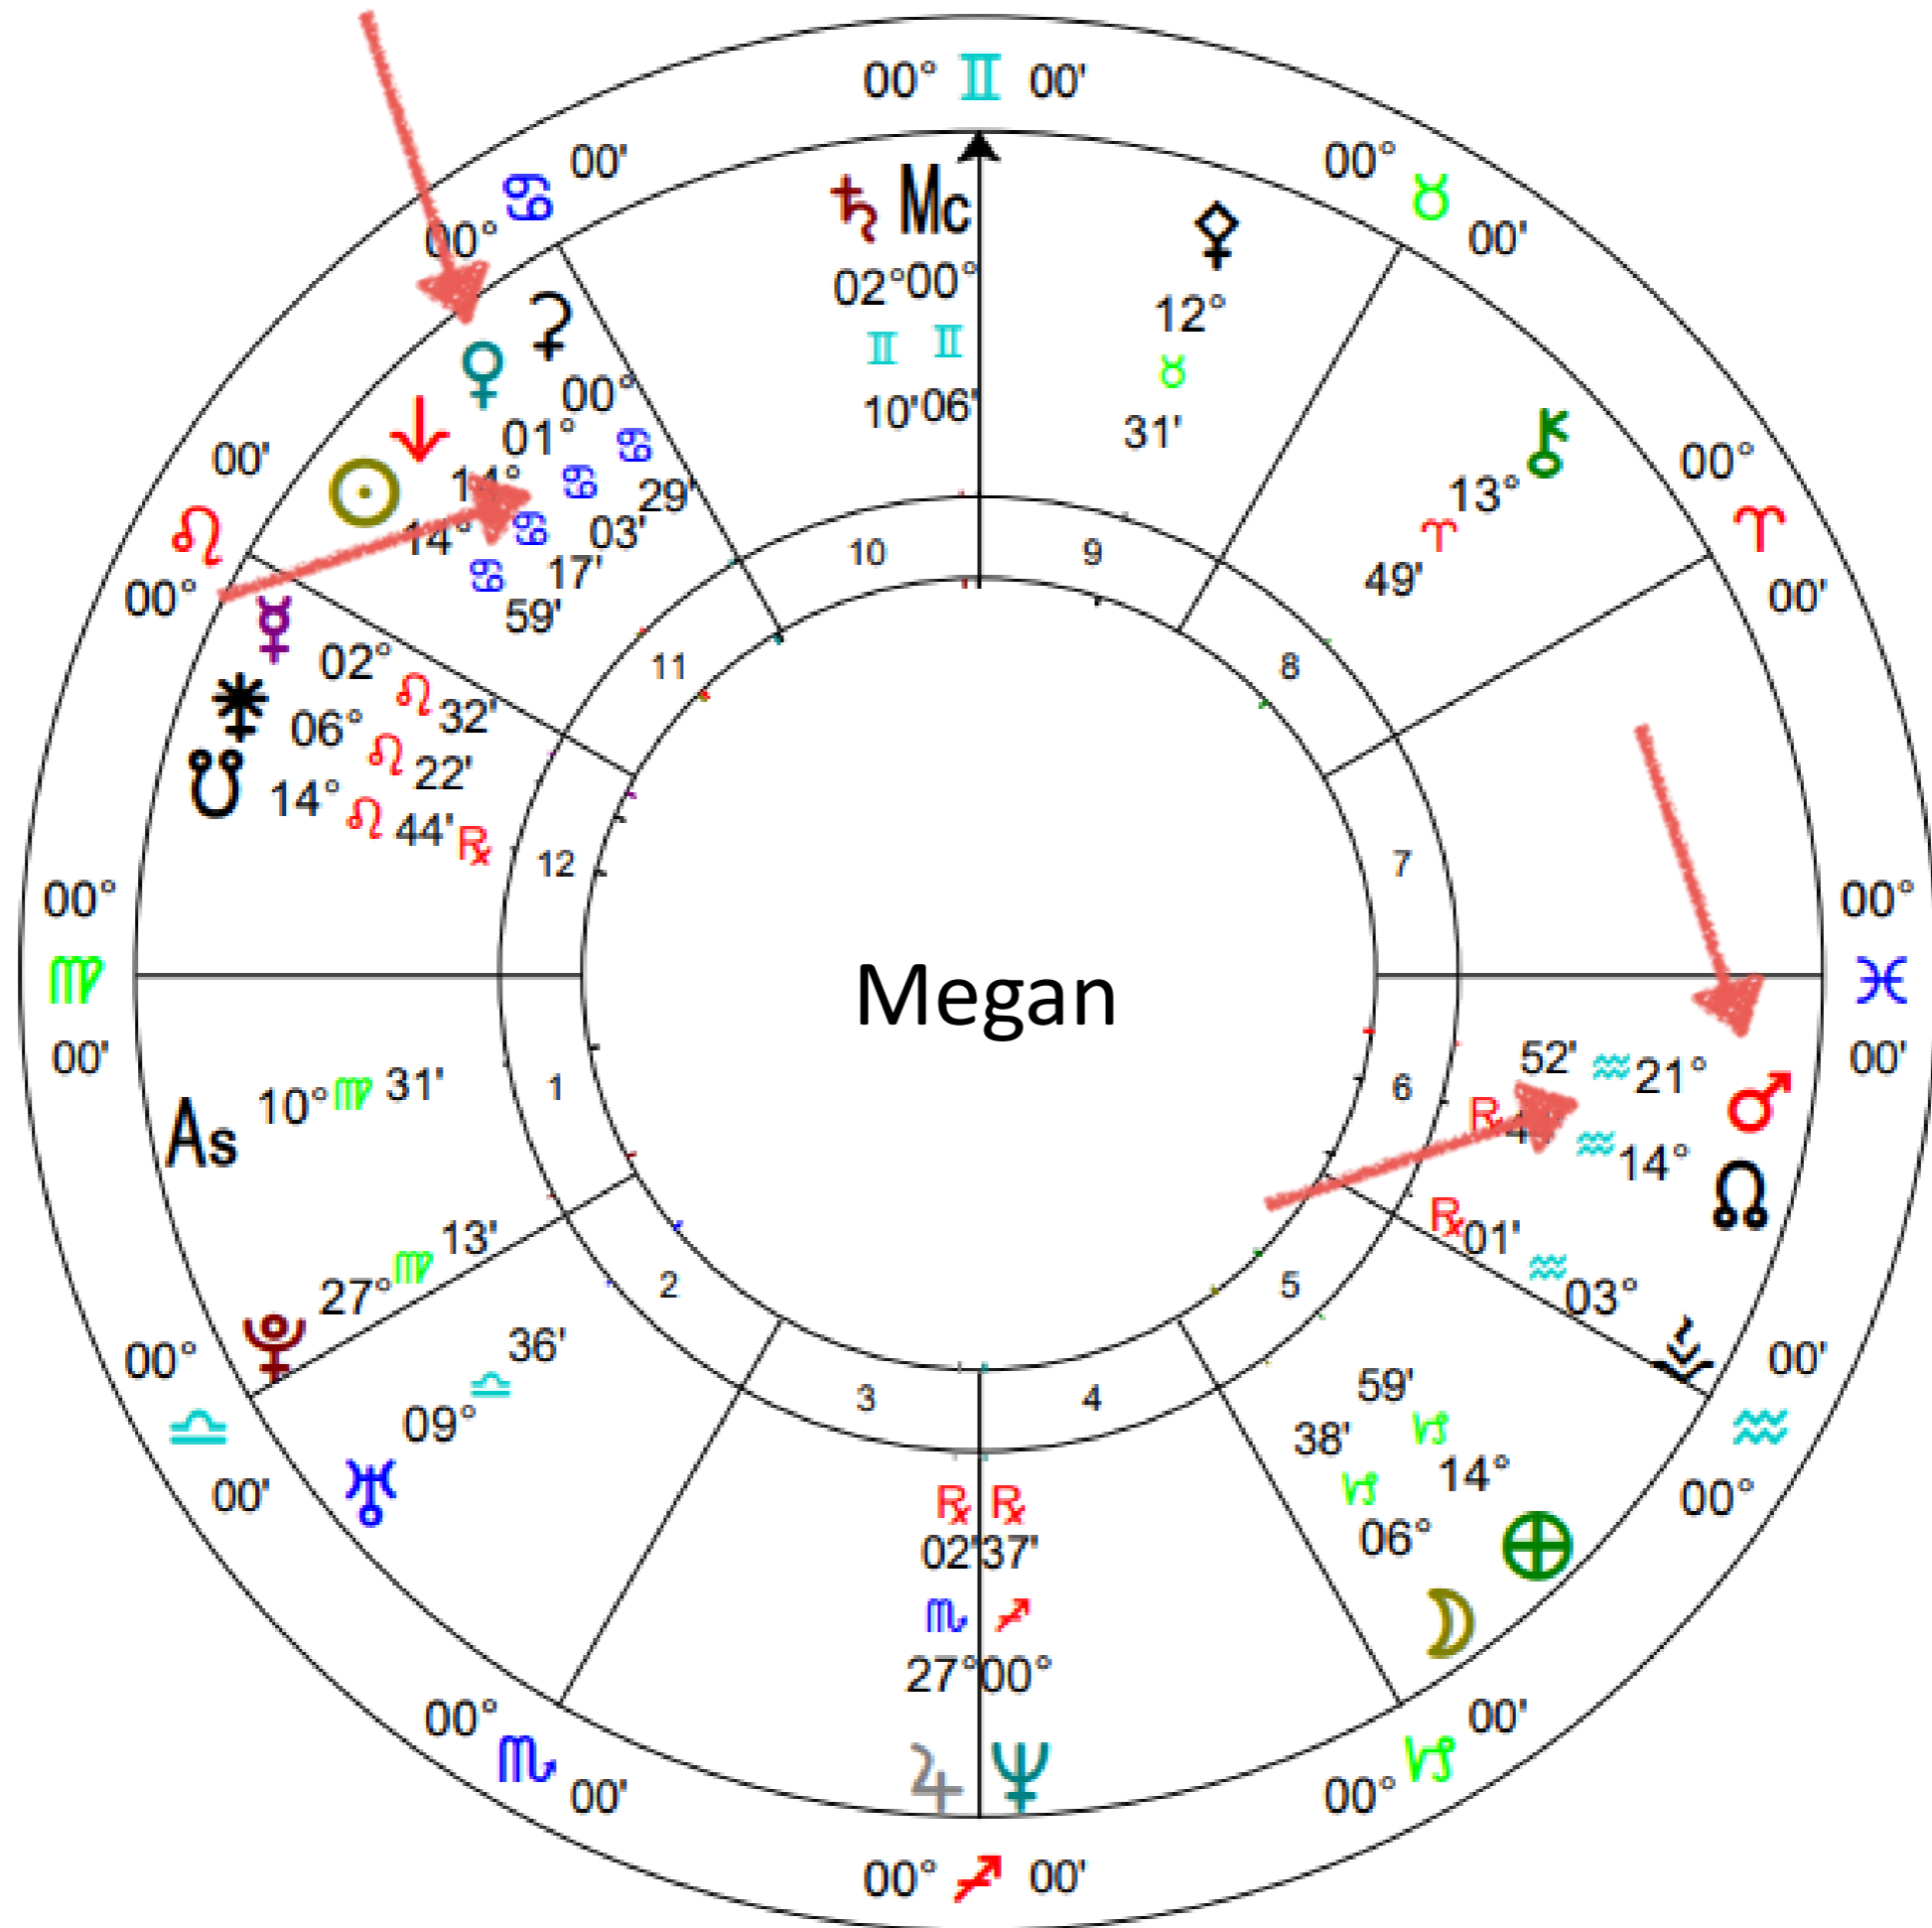

YOUR INNER
CREATION
GODDESS
ARCHETYPE

Venus

Feminine Self

Mars

Masculine Self

Your Inner Creation Goddess Archetype

Venus

Feminine Self