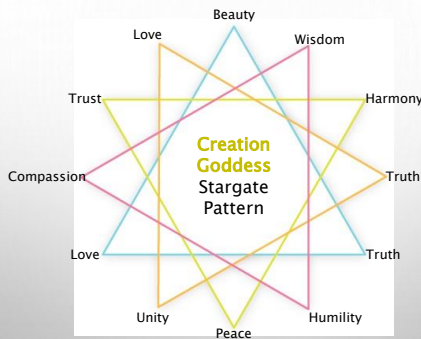

# Welcome to The StarMaiden Creation Goddess Circle

Module 24  
The Living Field of Creation at the  
Creation Goddess level

Call in Sacred Space

## SPIRITUAL/CREATIVE/FINANCIAL FLOW

Personally and Collectively

*[Small, illegible text from the Emerald Tablet]*

MARIA PROPHETISSA

Emerald Tablet by  
Hermes Trismegistus,  
Thoth

Open to  
Receive

Ancient  
alchemical  
wisdom teachings.

- CREATION GODDESS: RHYTHM
- DEVELOP CREATION RHYTHM TO STRENGTHEN YOUR POWER.
- FIND YOUR INNER RHYTHM.