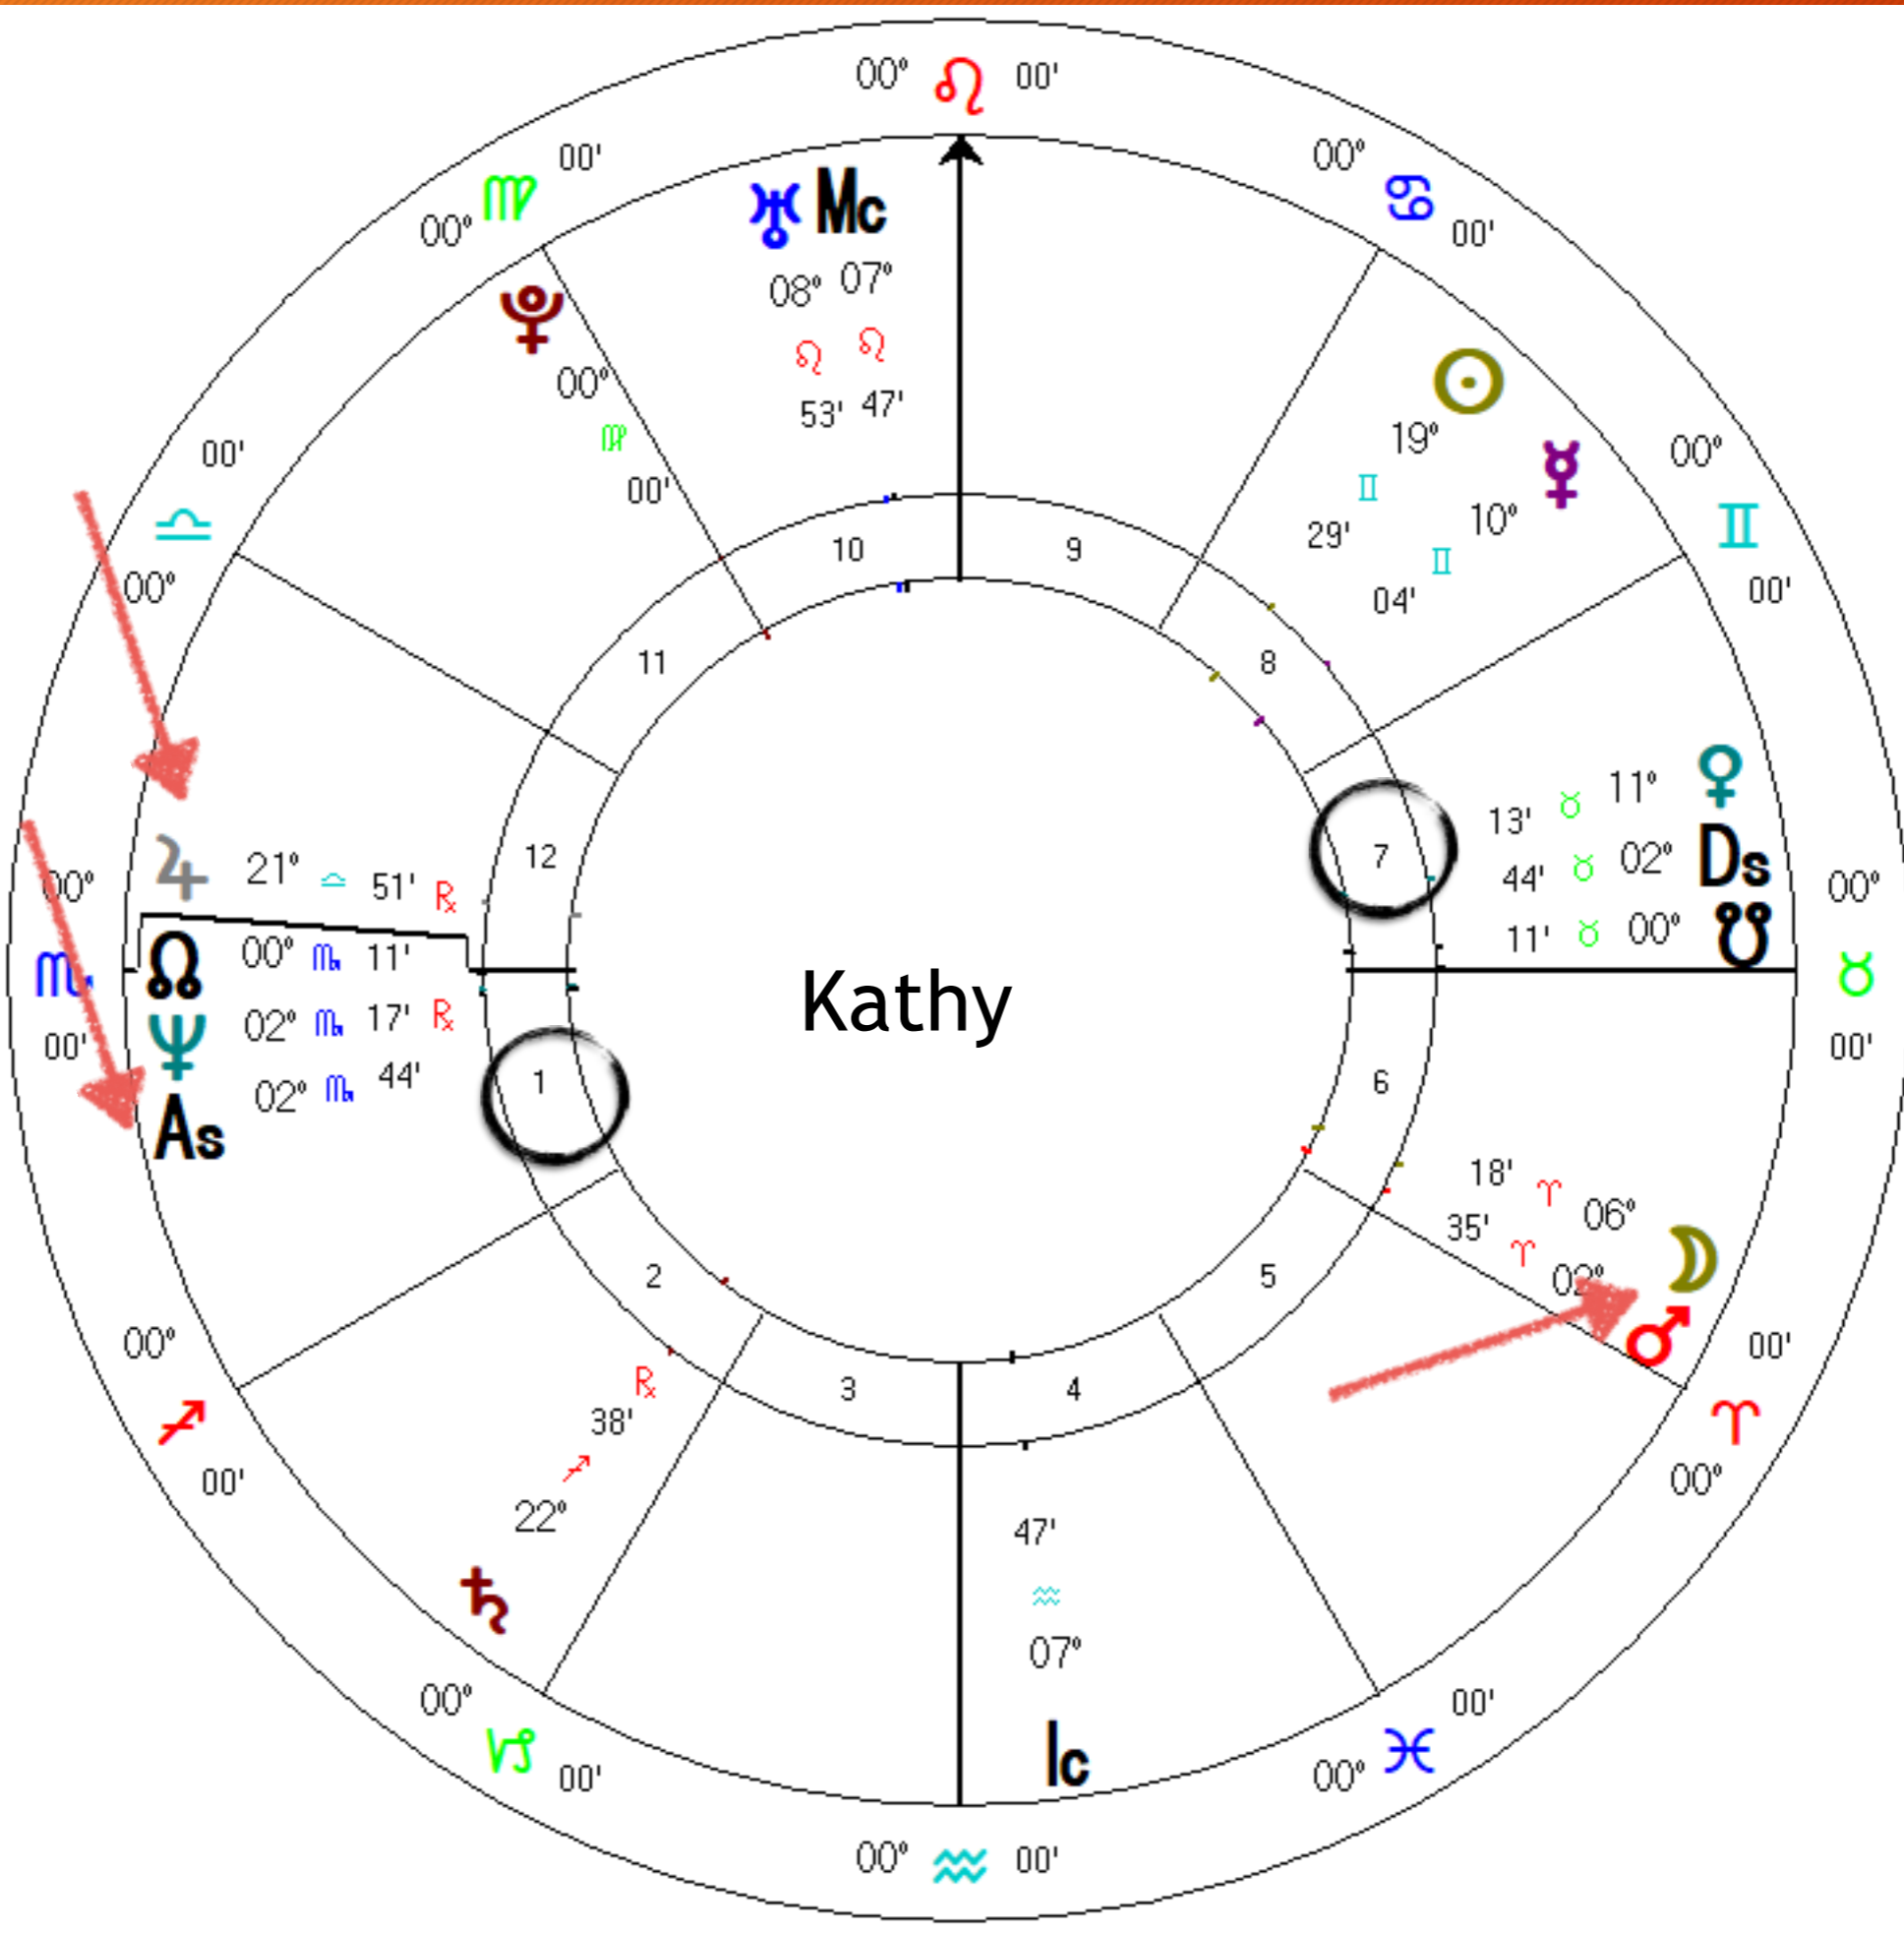

Integration Message

Jupiter

Fastest Path to Rising Sign

Jupiter

- Aries: quest for a noble cause or mission and commitment to be ALL IN to further the cause
- Taurus: quest for sensual & tantric pleasure for savoring the aesthetics of life, art of intimacy, learning to receive
- Gemini: quest for creative muse, eternal youth, fresh ideas, communication
- Cancer: quest for home and roots, something to believe in, responsible committed experience of nurturing
- Leo: quest for radical, radiant self-love, for a strong will, self-confidence to be a leader
- Virgo: quest for sacred work, co-creation with the sacred patterning of life, participation with the rhythms and cycles of the organic world