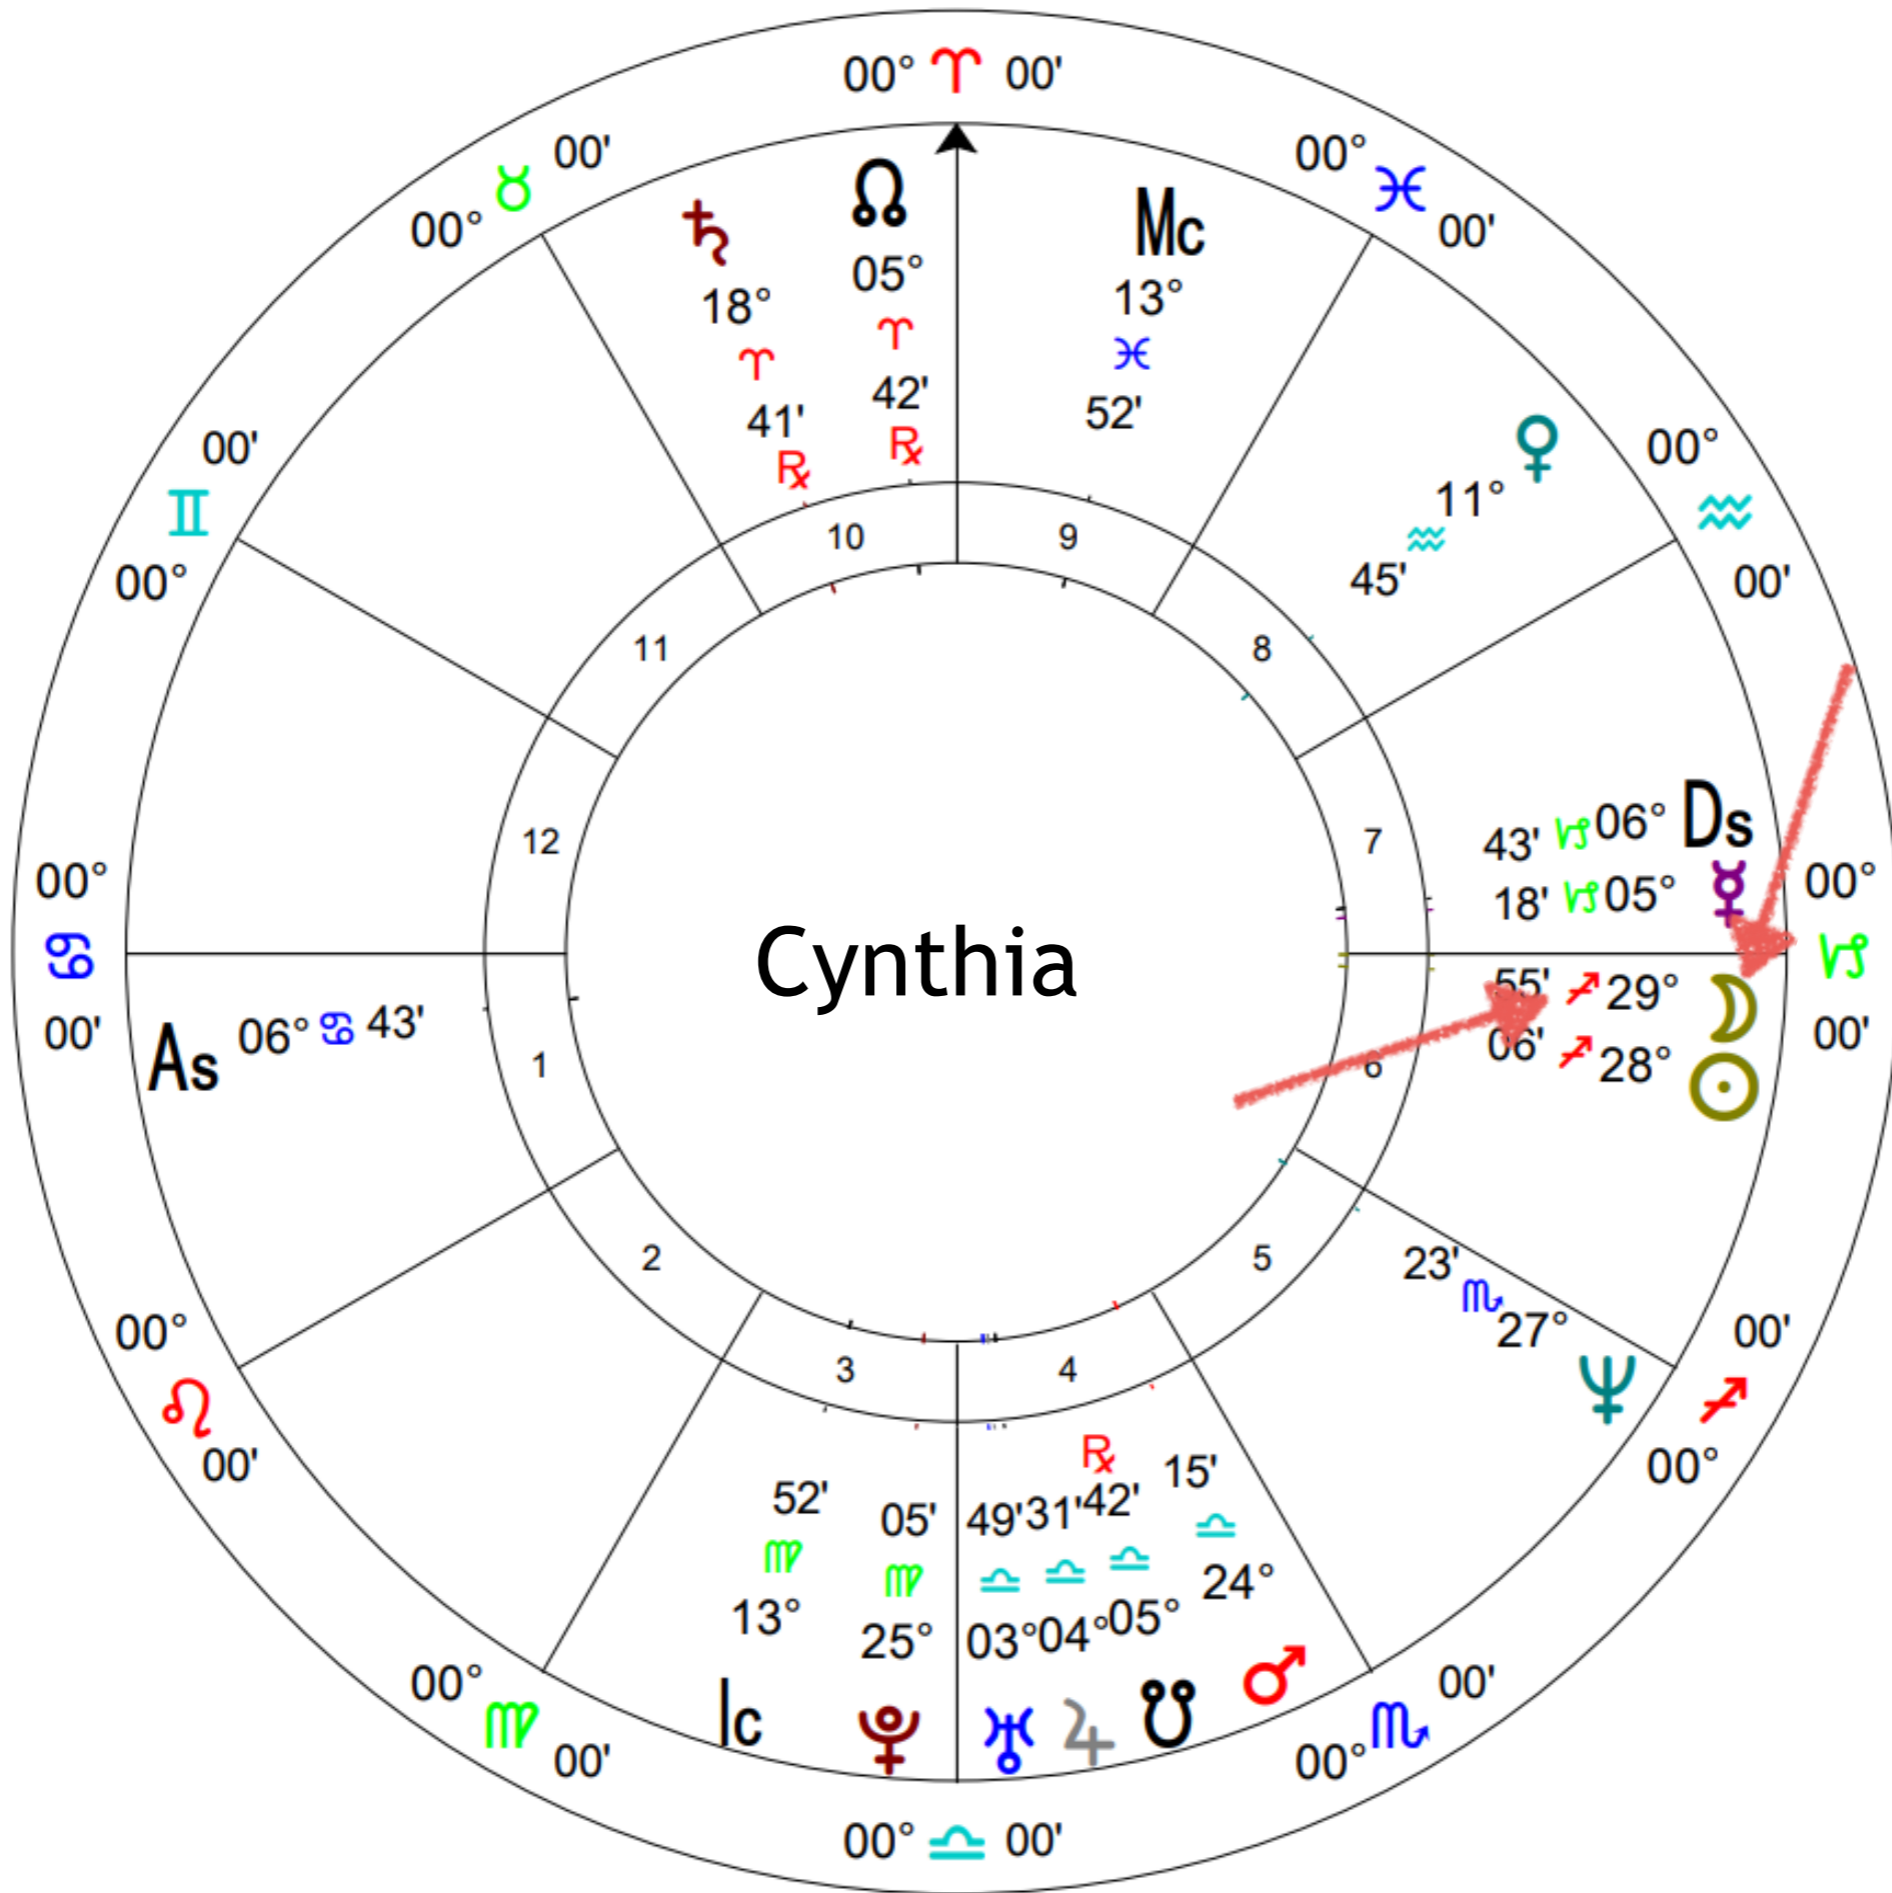

Moon

Your Past Training

Moon - Lineage

- 1/3 of the time
- Addiction or attachment to moon
- Regressive or Progressive (Rising)

Moon

- Aries: Centered-on-self, Spontaneity, Aggressive Play, Protects the Cosmic Order
- Taurus: Aesthetics, Intimacy as an art form, Receptivity, Brings Spirit into Matter to Enjoy
- Gemini: Analytical Mind, Communication, Logical & Mental Interconnectedness, Creative Mind
- Cancer: Responsible Nurturing, Home & Roots, Family
- Leo: Sovereign Self, Radiant Self-love, Leadership
- Virgo: The Patterning of the Organic World & of Soul, Dedication to Sacred Work