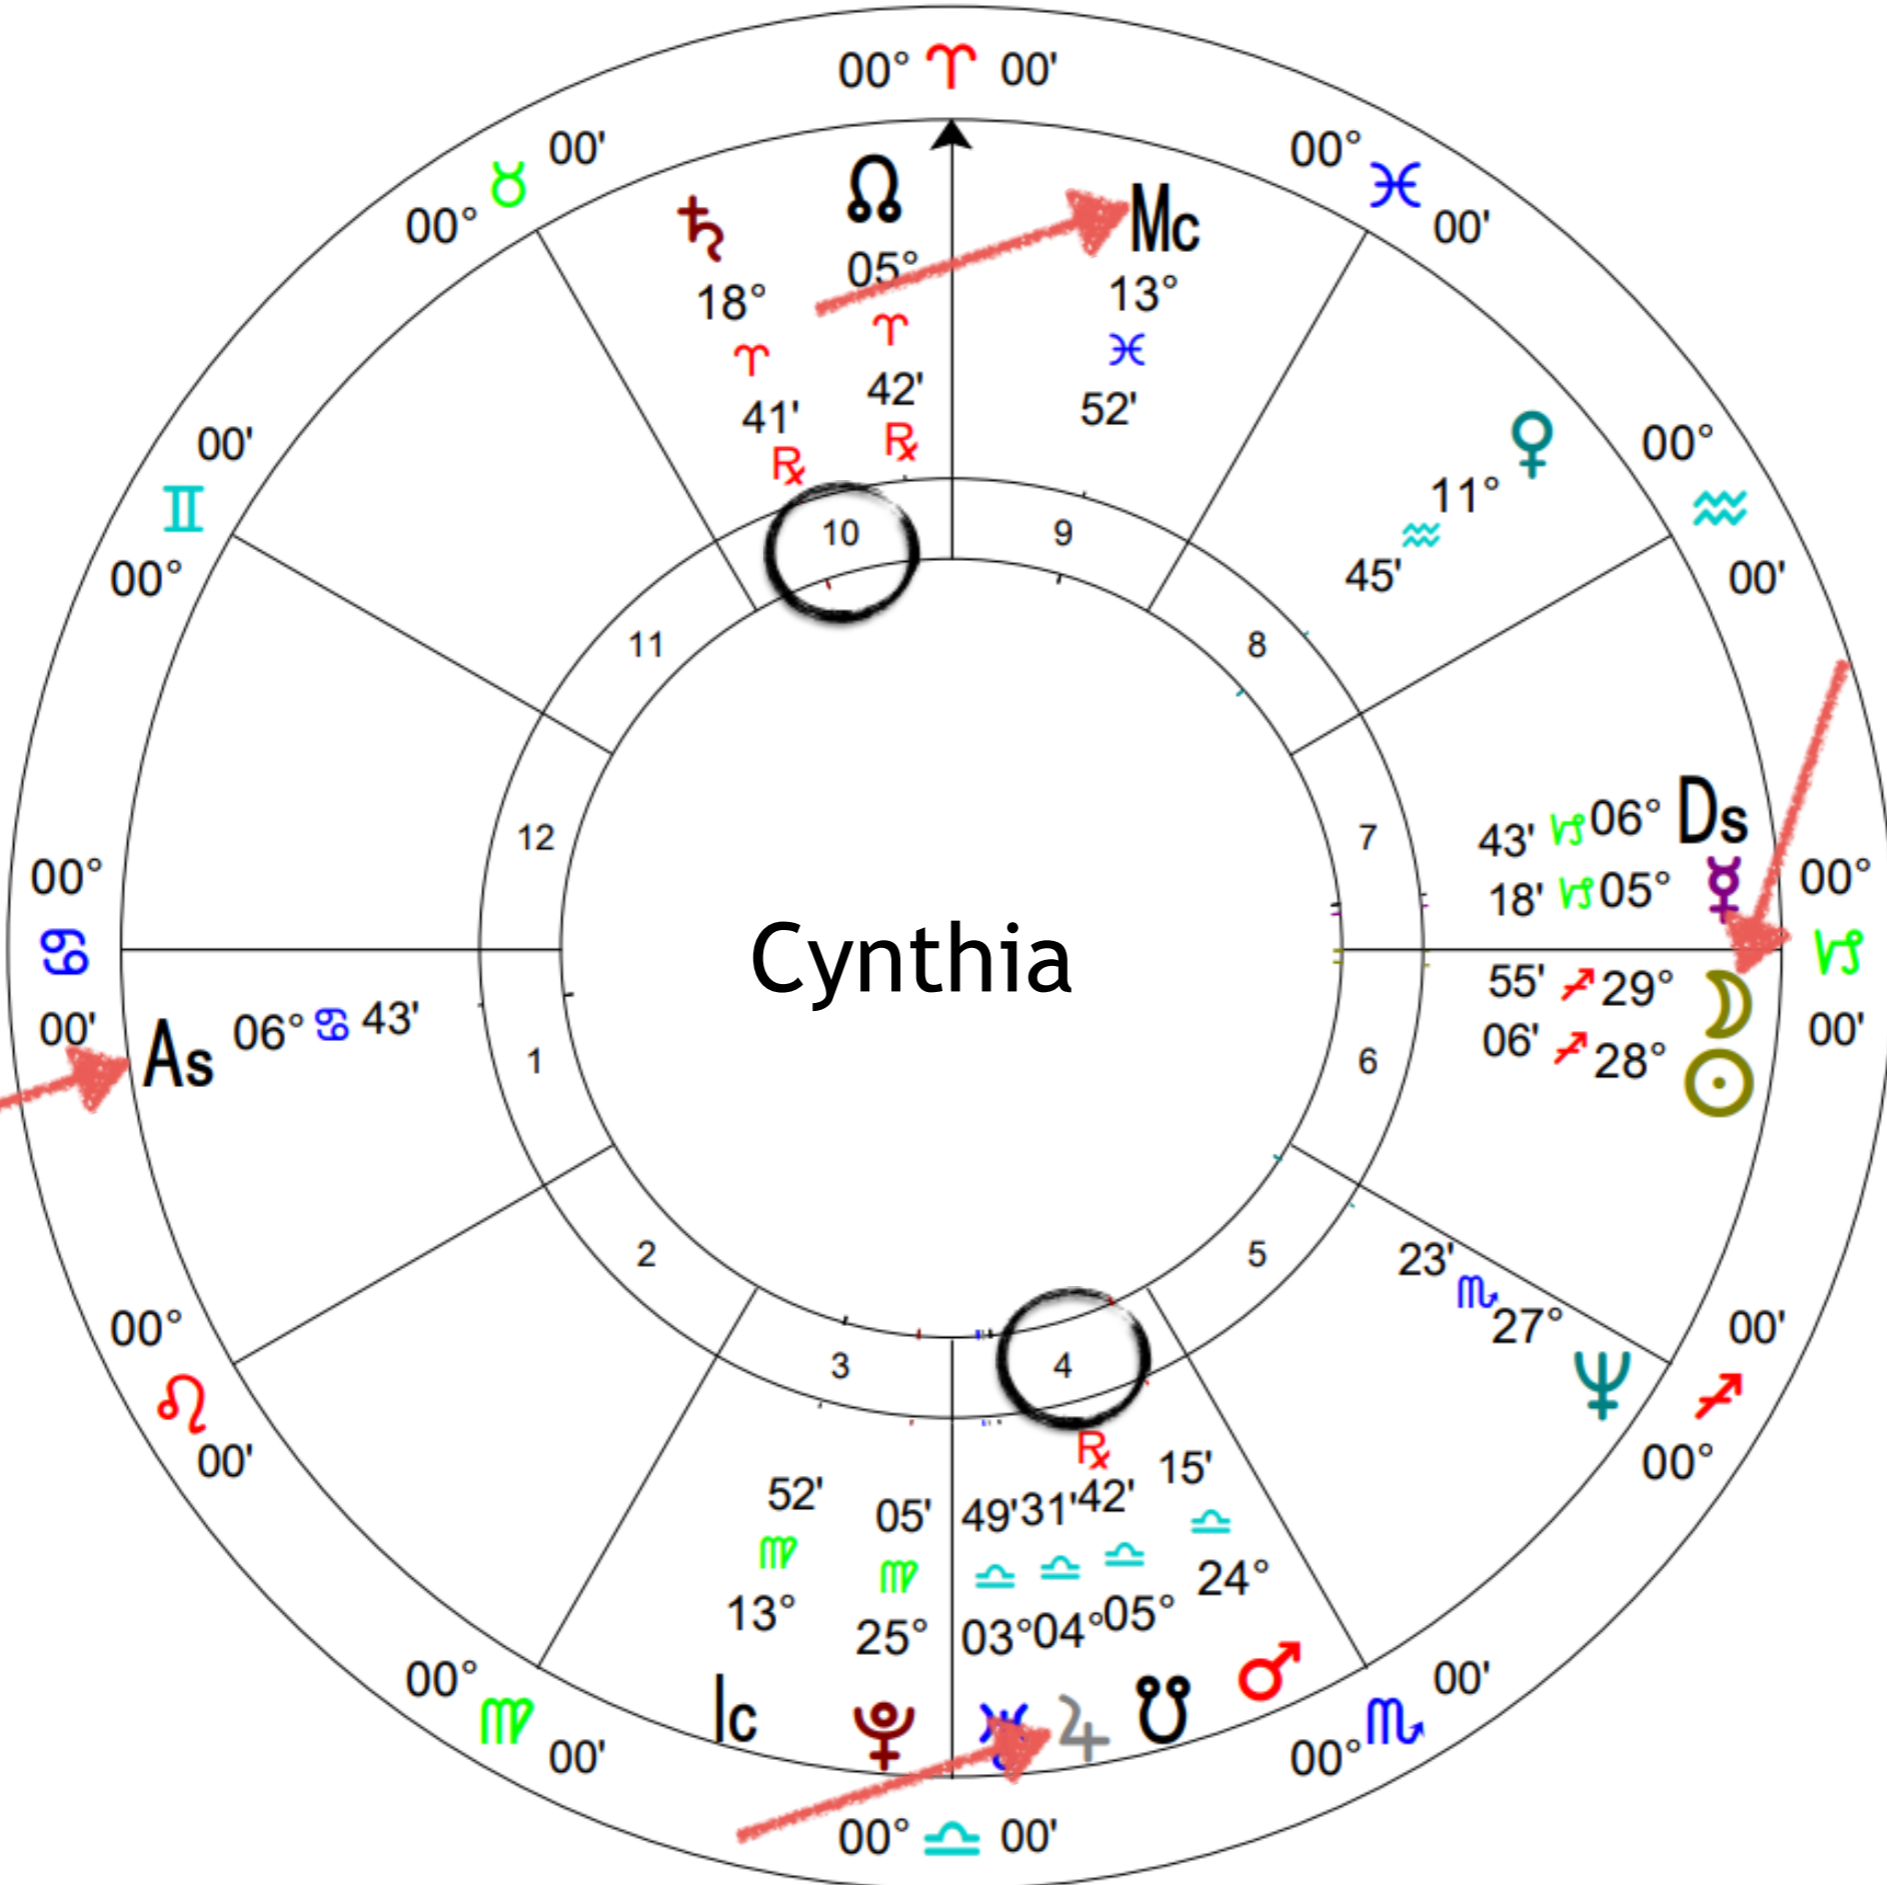

Jupiter

- Libra: quest for non-hierarchical conscious equal partnership, relationship as a path to Spirit, living in balance between individual self-knowledge & consensus reality
- Scorpio: quest for complete experience & command of life force energy and will, sexuality as an enlightenment path
- Sagittarius: quest for truth and the meaning of life, expansion of self to widest possible horizons, continual renewal of vision
- Capricorn: quest for the rules and principles of the operating manual for life, responsible administration, emerging elder
- Aquarius: quest for detachment & cosmic overview, for visionary eccentricity & cosmic consciousness
- Pisces: quest for empathic service, devotional surest, mystical union, and visionary dream, Bodhisattva ideal

Message from Your Jupiter Archetype

Jupiter

Fastest Path to Rising Sign

**Message from Jupiter Coming from
Moon to Rising Sign Fastest Path**

Mid Heaven

Right Livelihood

Cynthia

As 06° 43'

Mc 13° 52'

Ds 18' 05°

♁ 03° 04' 05"

♋ 15' 24"

Right Livelihood

- Aries: Includes center-on-self, Spontaneity, Aggressive Play, Protects the Cosmic Order
- Taurus: Includes Aesthetics, Intimacy as an art form, Receptivity, Brings Spirit into Matter to Enjoy
- Gemini: Includes Analytical Mind, Communication, Logical & Mental Interconnectedness, Creative Mind
- Cancer: Includes Responsible Nurturing, Home & Roots, Group you work with or connect to needs to feel like family
- Leo: Includes Sovereign Self, Radiant Self-love, Leadership, Some visibility
- Virgo: Includes working with the Patterning of the Organic World & of Soul, Dedication to Sacred Work