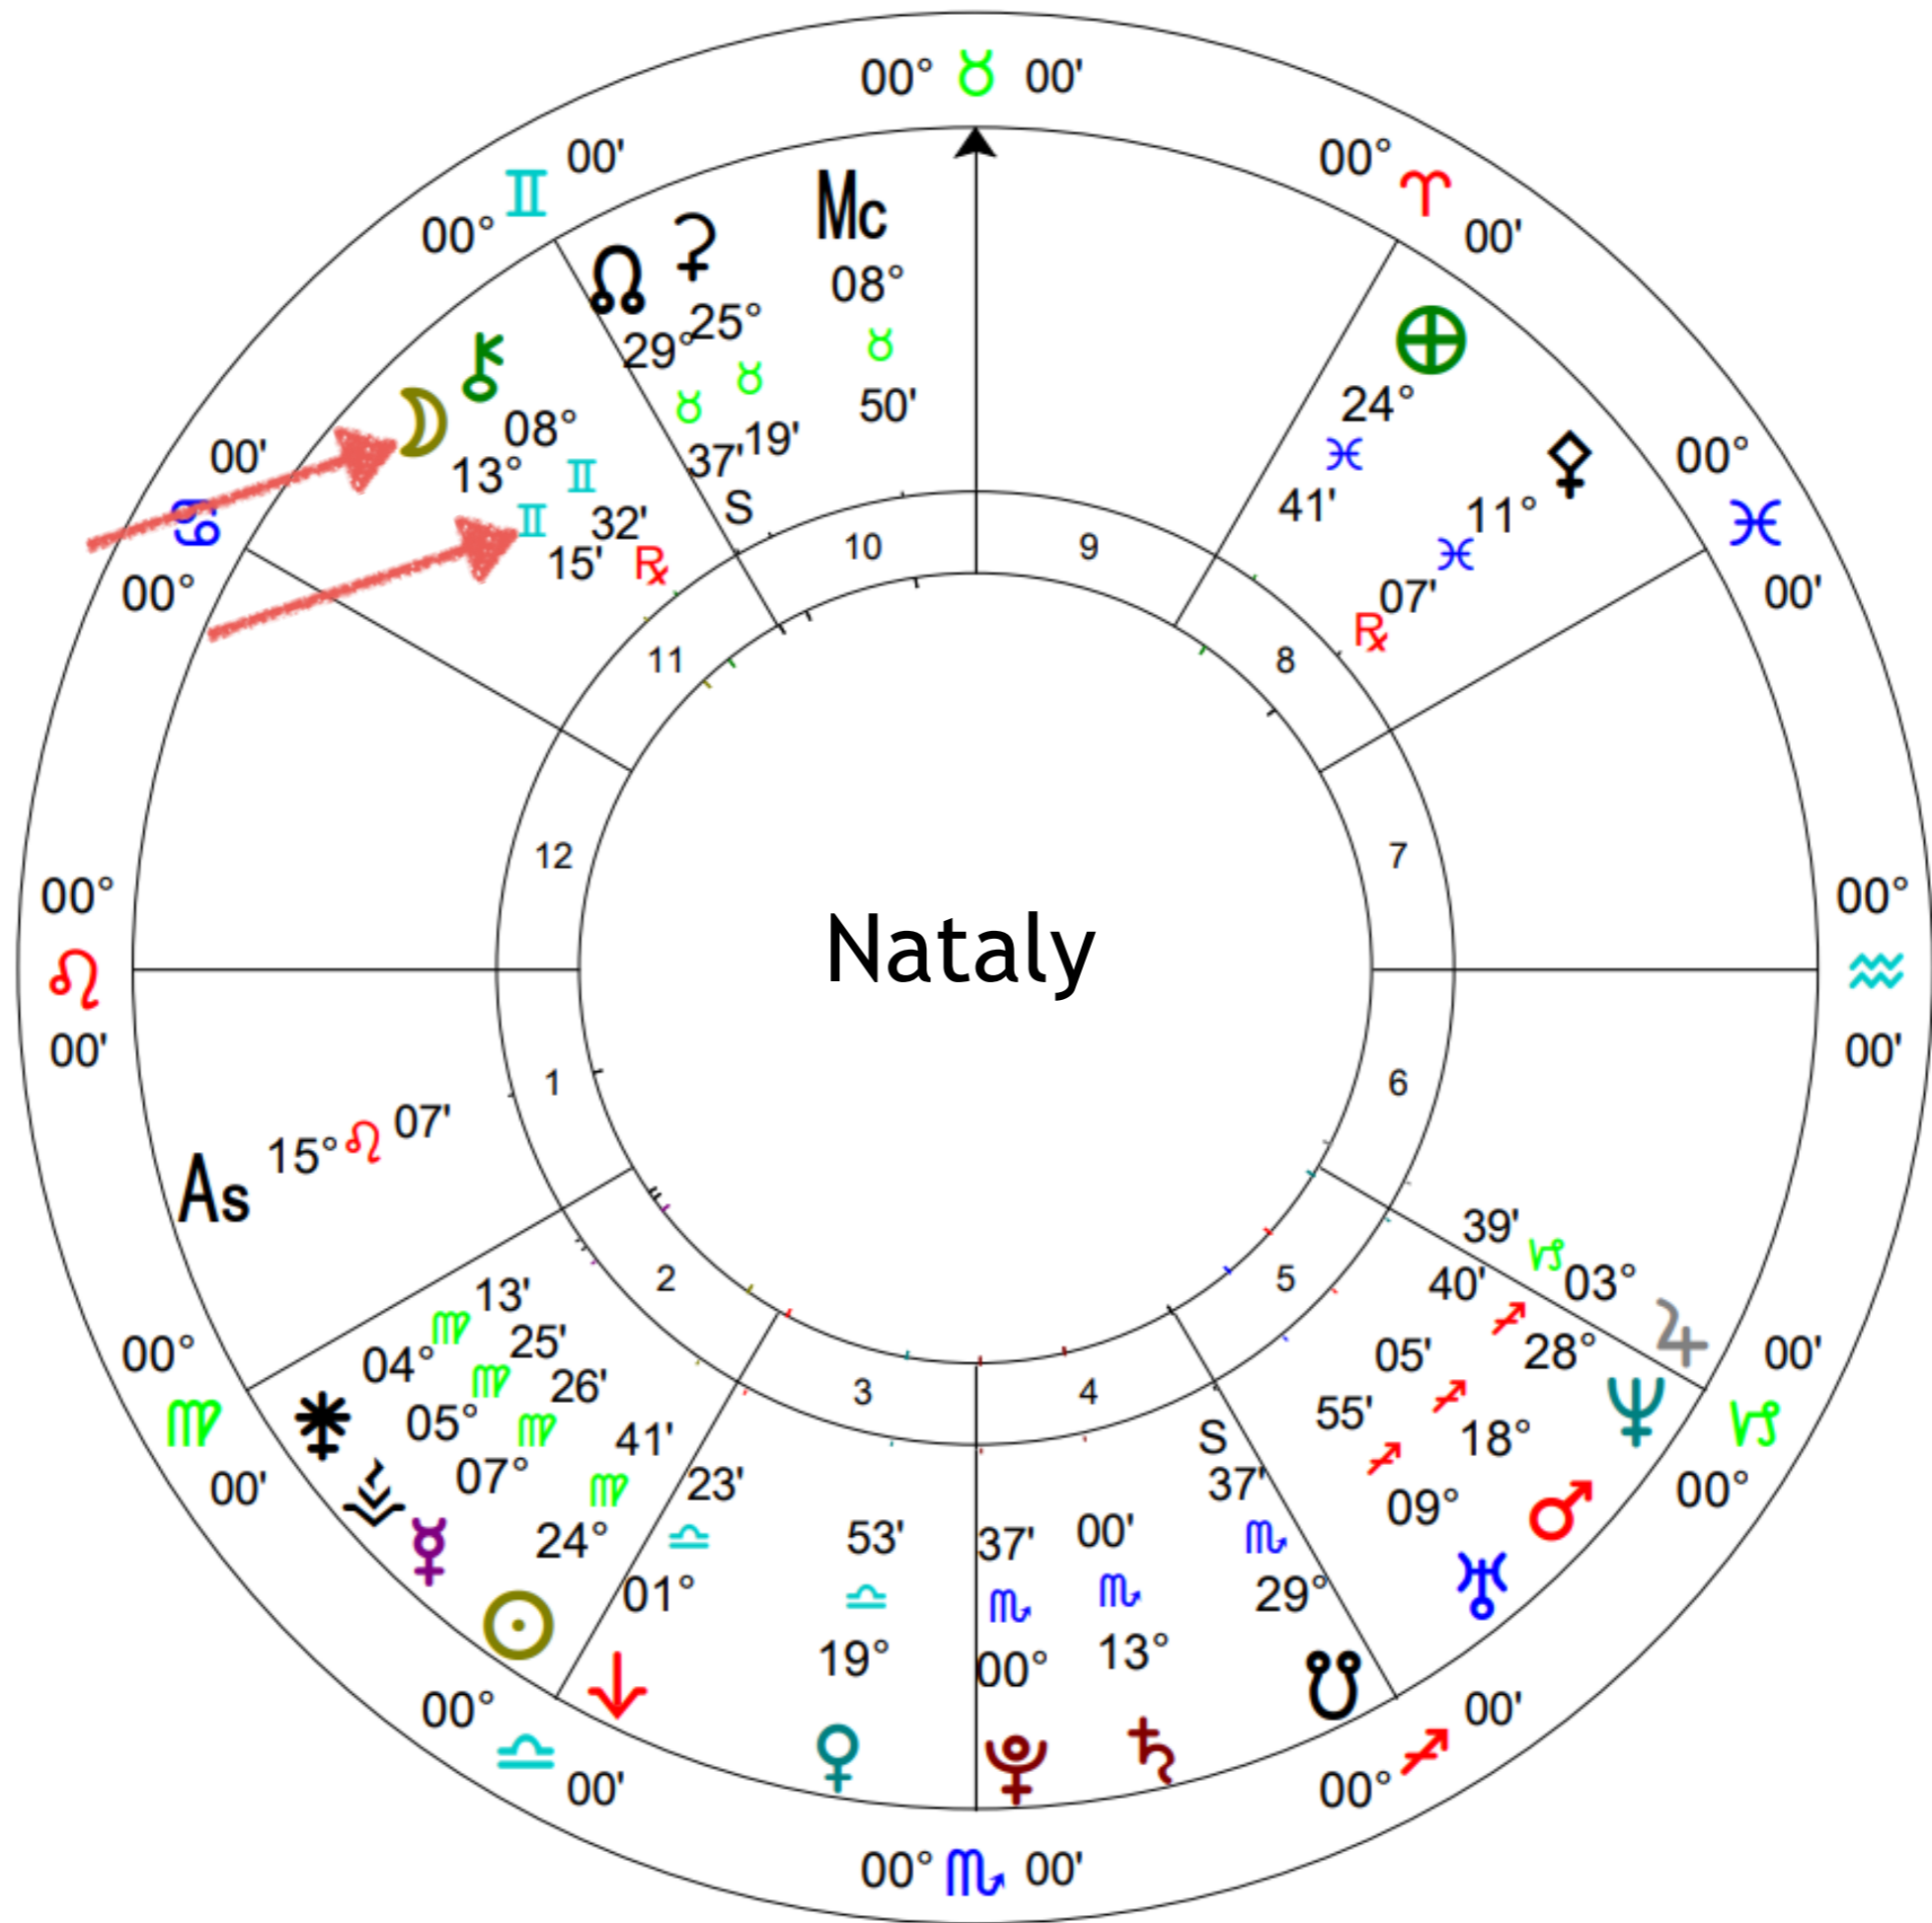

Moon

Your Past Training

Moon - Lineage

- 1/3 of the time
- Addiction or attachment to moon
- Regressive or Progressive (Rising)

Moon

- Aries: Centered-on-self, Spontaneity, Aggressive Play, Protects the Cosmic Order
- Taurus: Aesthetics, Intimacy as an art form, Receptivity, Brings Spirit into Matter to Enjoy
- Gemini: Analytical Mind, Communication, Logical & Mental Interconnectedness, Creative Mind
- Cancer: Responsible Nurturing, Home & Roots, Family
- Leo: Sovereign Self, Radiant Self-love, Leadership
- Virgo: The Patterning of the Organic World & of Soul, Dedication to Sacred Work

Moon

- Libra: Conscious Equal Partnership, Balance Individual Truth & Consensus Reality
- Scorpio: Life Force Energy, Deep Emotional Experiences, Interaction of Will & Desire
- Sagittarius: Quester, Seeker of Truth, Expanding Self to Widest Possible Horizons
- Capricorn: Responsible, Serious, Governs, Rules, Structure & Form
- Aquarius: Cosmic Overview, Spiritual & Intellectual Detachment, Eccentric, Revolutionary
- Pisces: Selfless Service, Bodhisattva Ideal, Empathic Union with Divine and Humanity