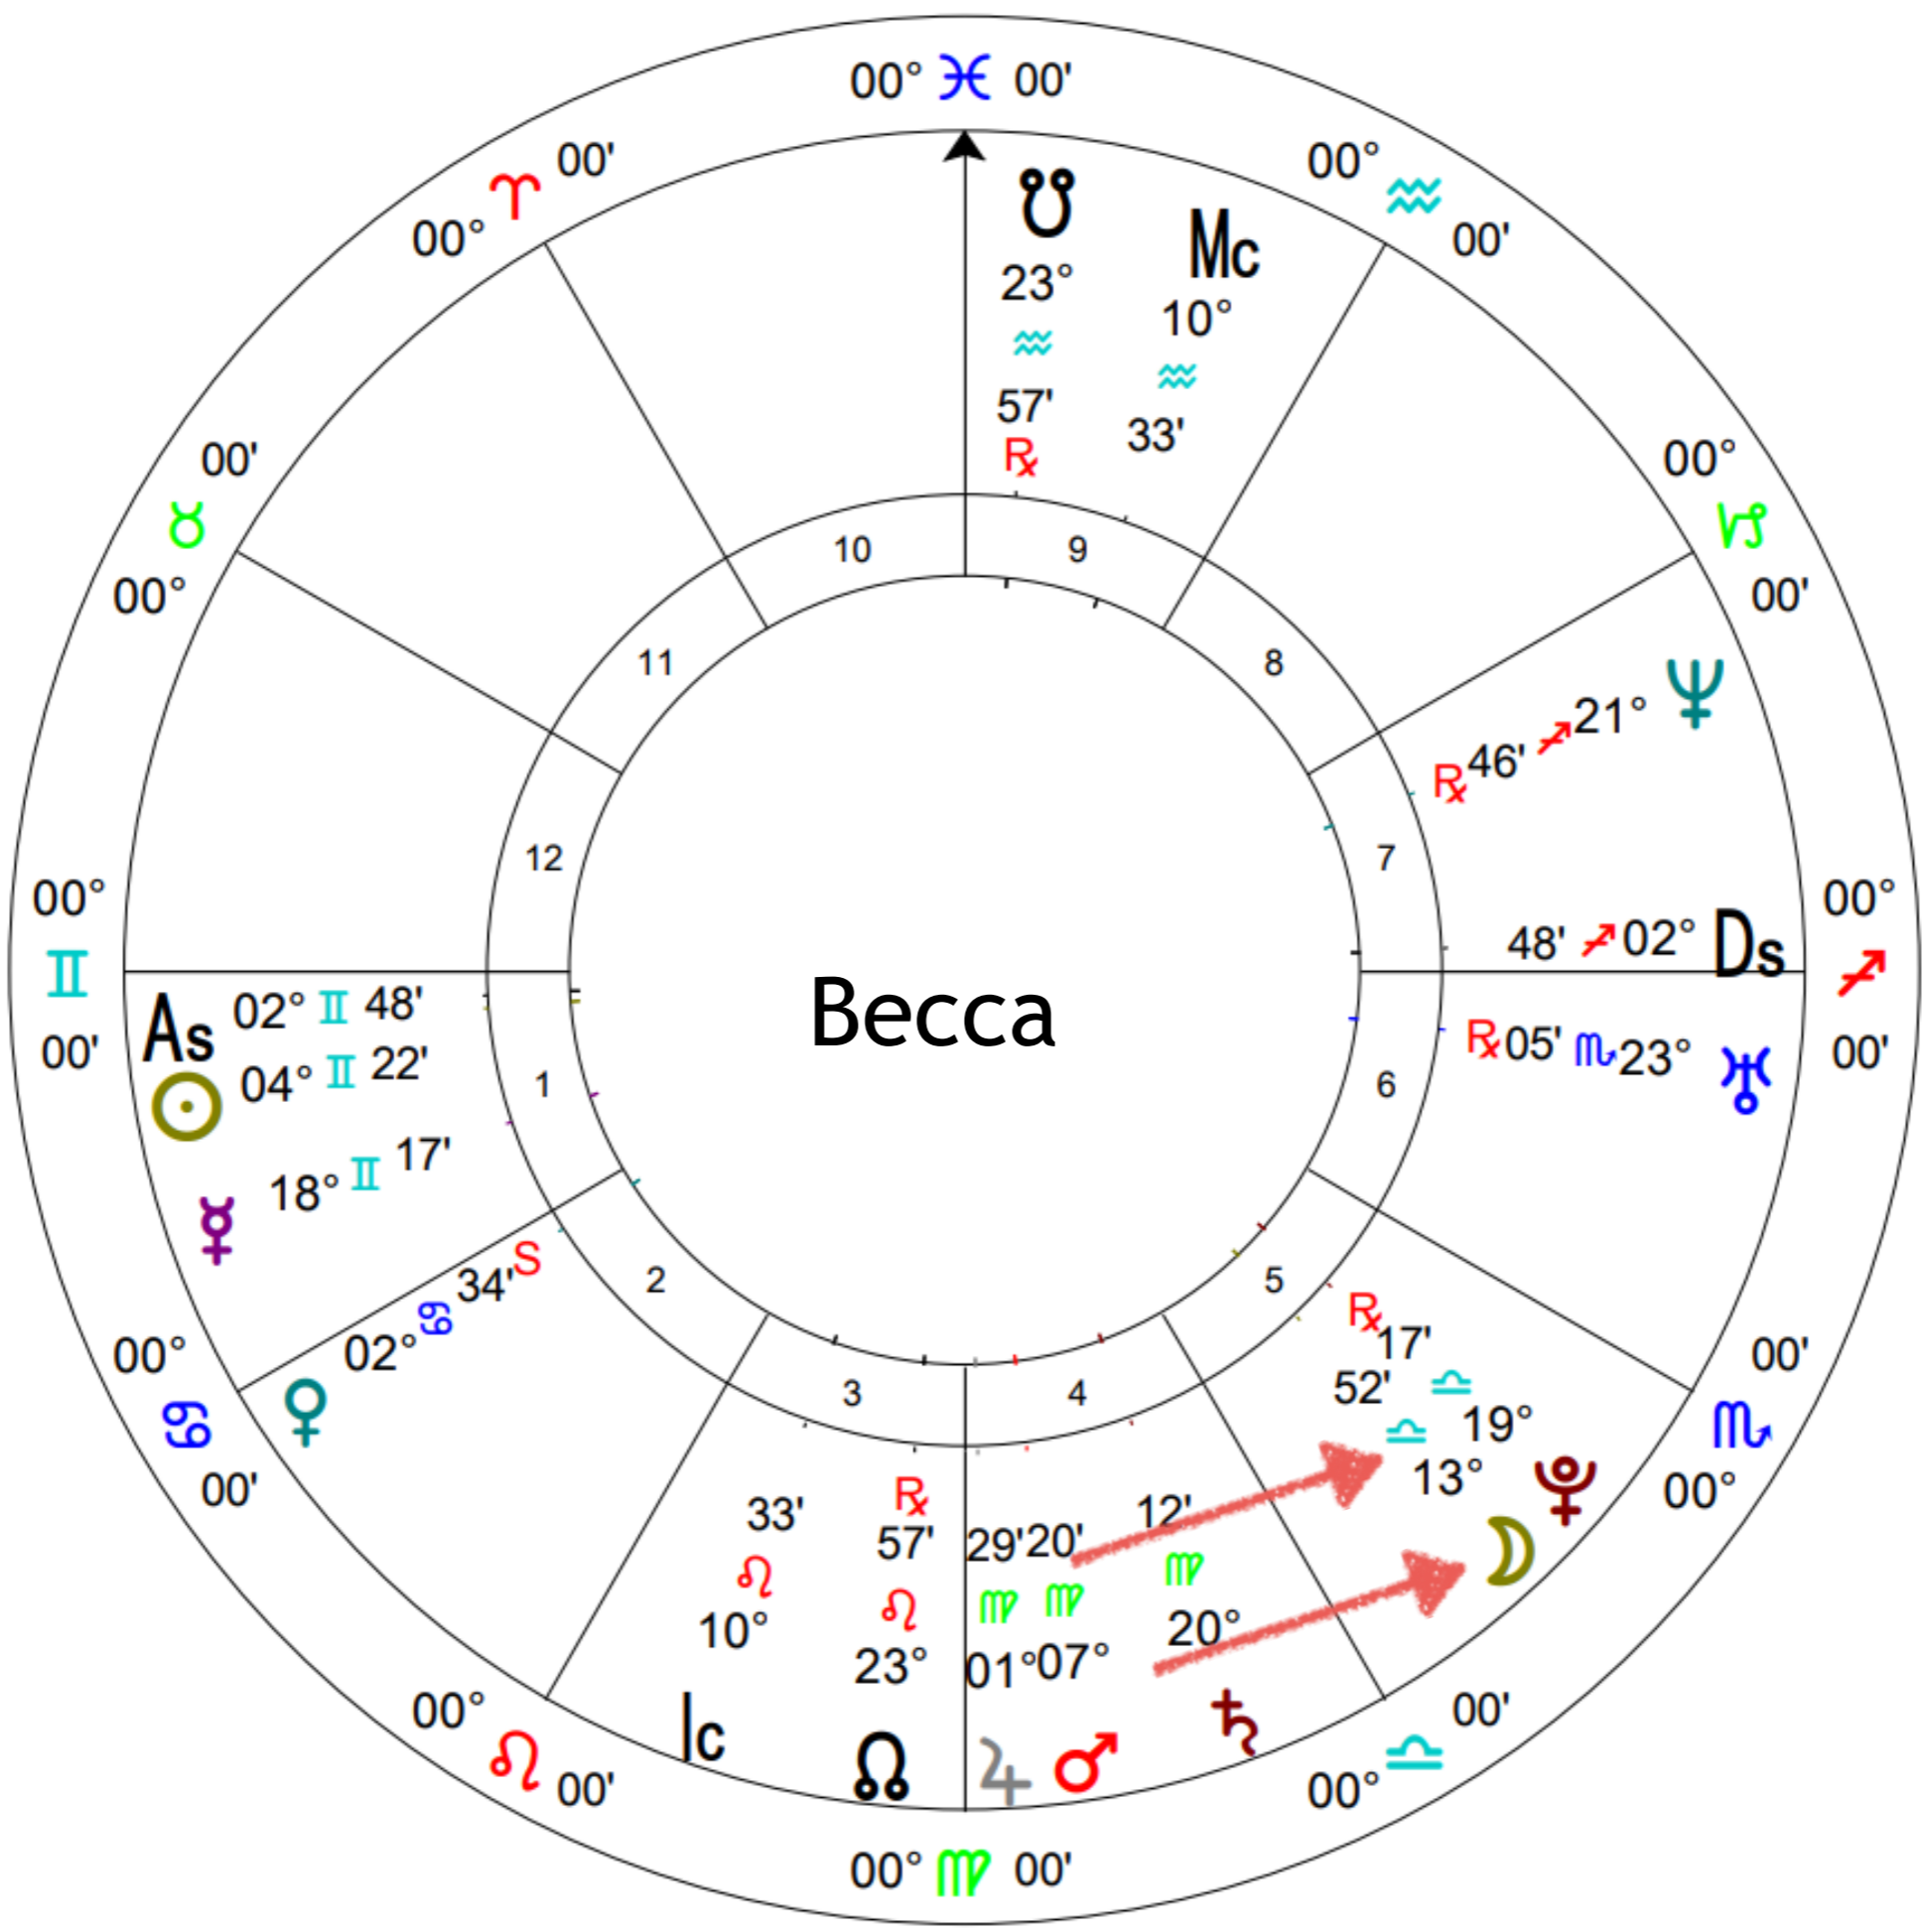

Moon

Your Past Training

Moon - Lineage

- 1/3 of the time
- Addiction or attachment to moon
- Regressive or Progressive (Rising)

Moon

- Aries: Centered-on-self, Spontaneity, Aggressive Play, Protects the Cosmic Order
- Taurus: Aesthetics, Intimacy as an art form, Receptivity, Brings Spirit into Matter to Enjoy
- Gemini: Analytical Mind, Communication, Logical & Mental Interconnectedness, Creative Mind
- Cancer: Responsible Nurturing, Home & Roots, Family
- Leo: Sovereign Self, Radiant Self-love, Leadership
- Virgo: The Patterning of the Organic World & of Soul, Dedication to Sacred Work

Moon

- Libra: Conscious Equal Partnership, Balance Individual Truth & Consensus Reality
- Scorpio: Life Force Energy, Deep Emotional Experiences, Interaction of Will & Desire
- Sagittarius: Quester, Seeker of Truth, Expanding Self to Widest Possible Horizons
- Capricorn: Responsible, Serious, Governs, Rules, Structure & Form
- Aquarius: Cosmic Overview, Spiritual & Intellectual Detachment, Eccentric, Revolutionary
- Pisces: Selfless Service, Bodhisattva Ideal, Empathic Union with Divine and Humanity