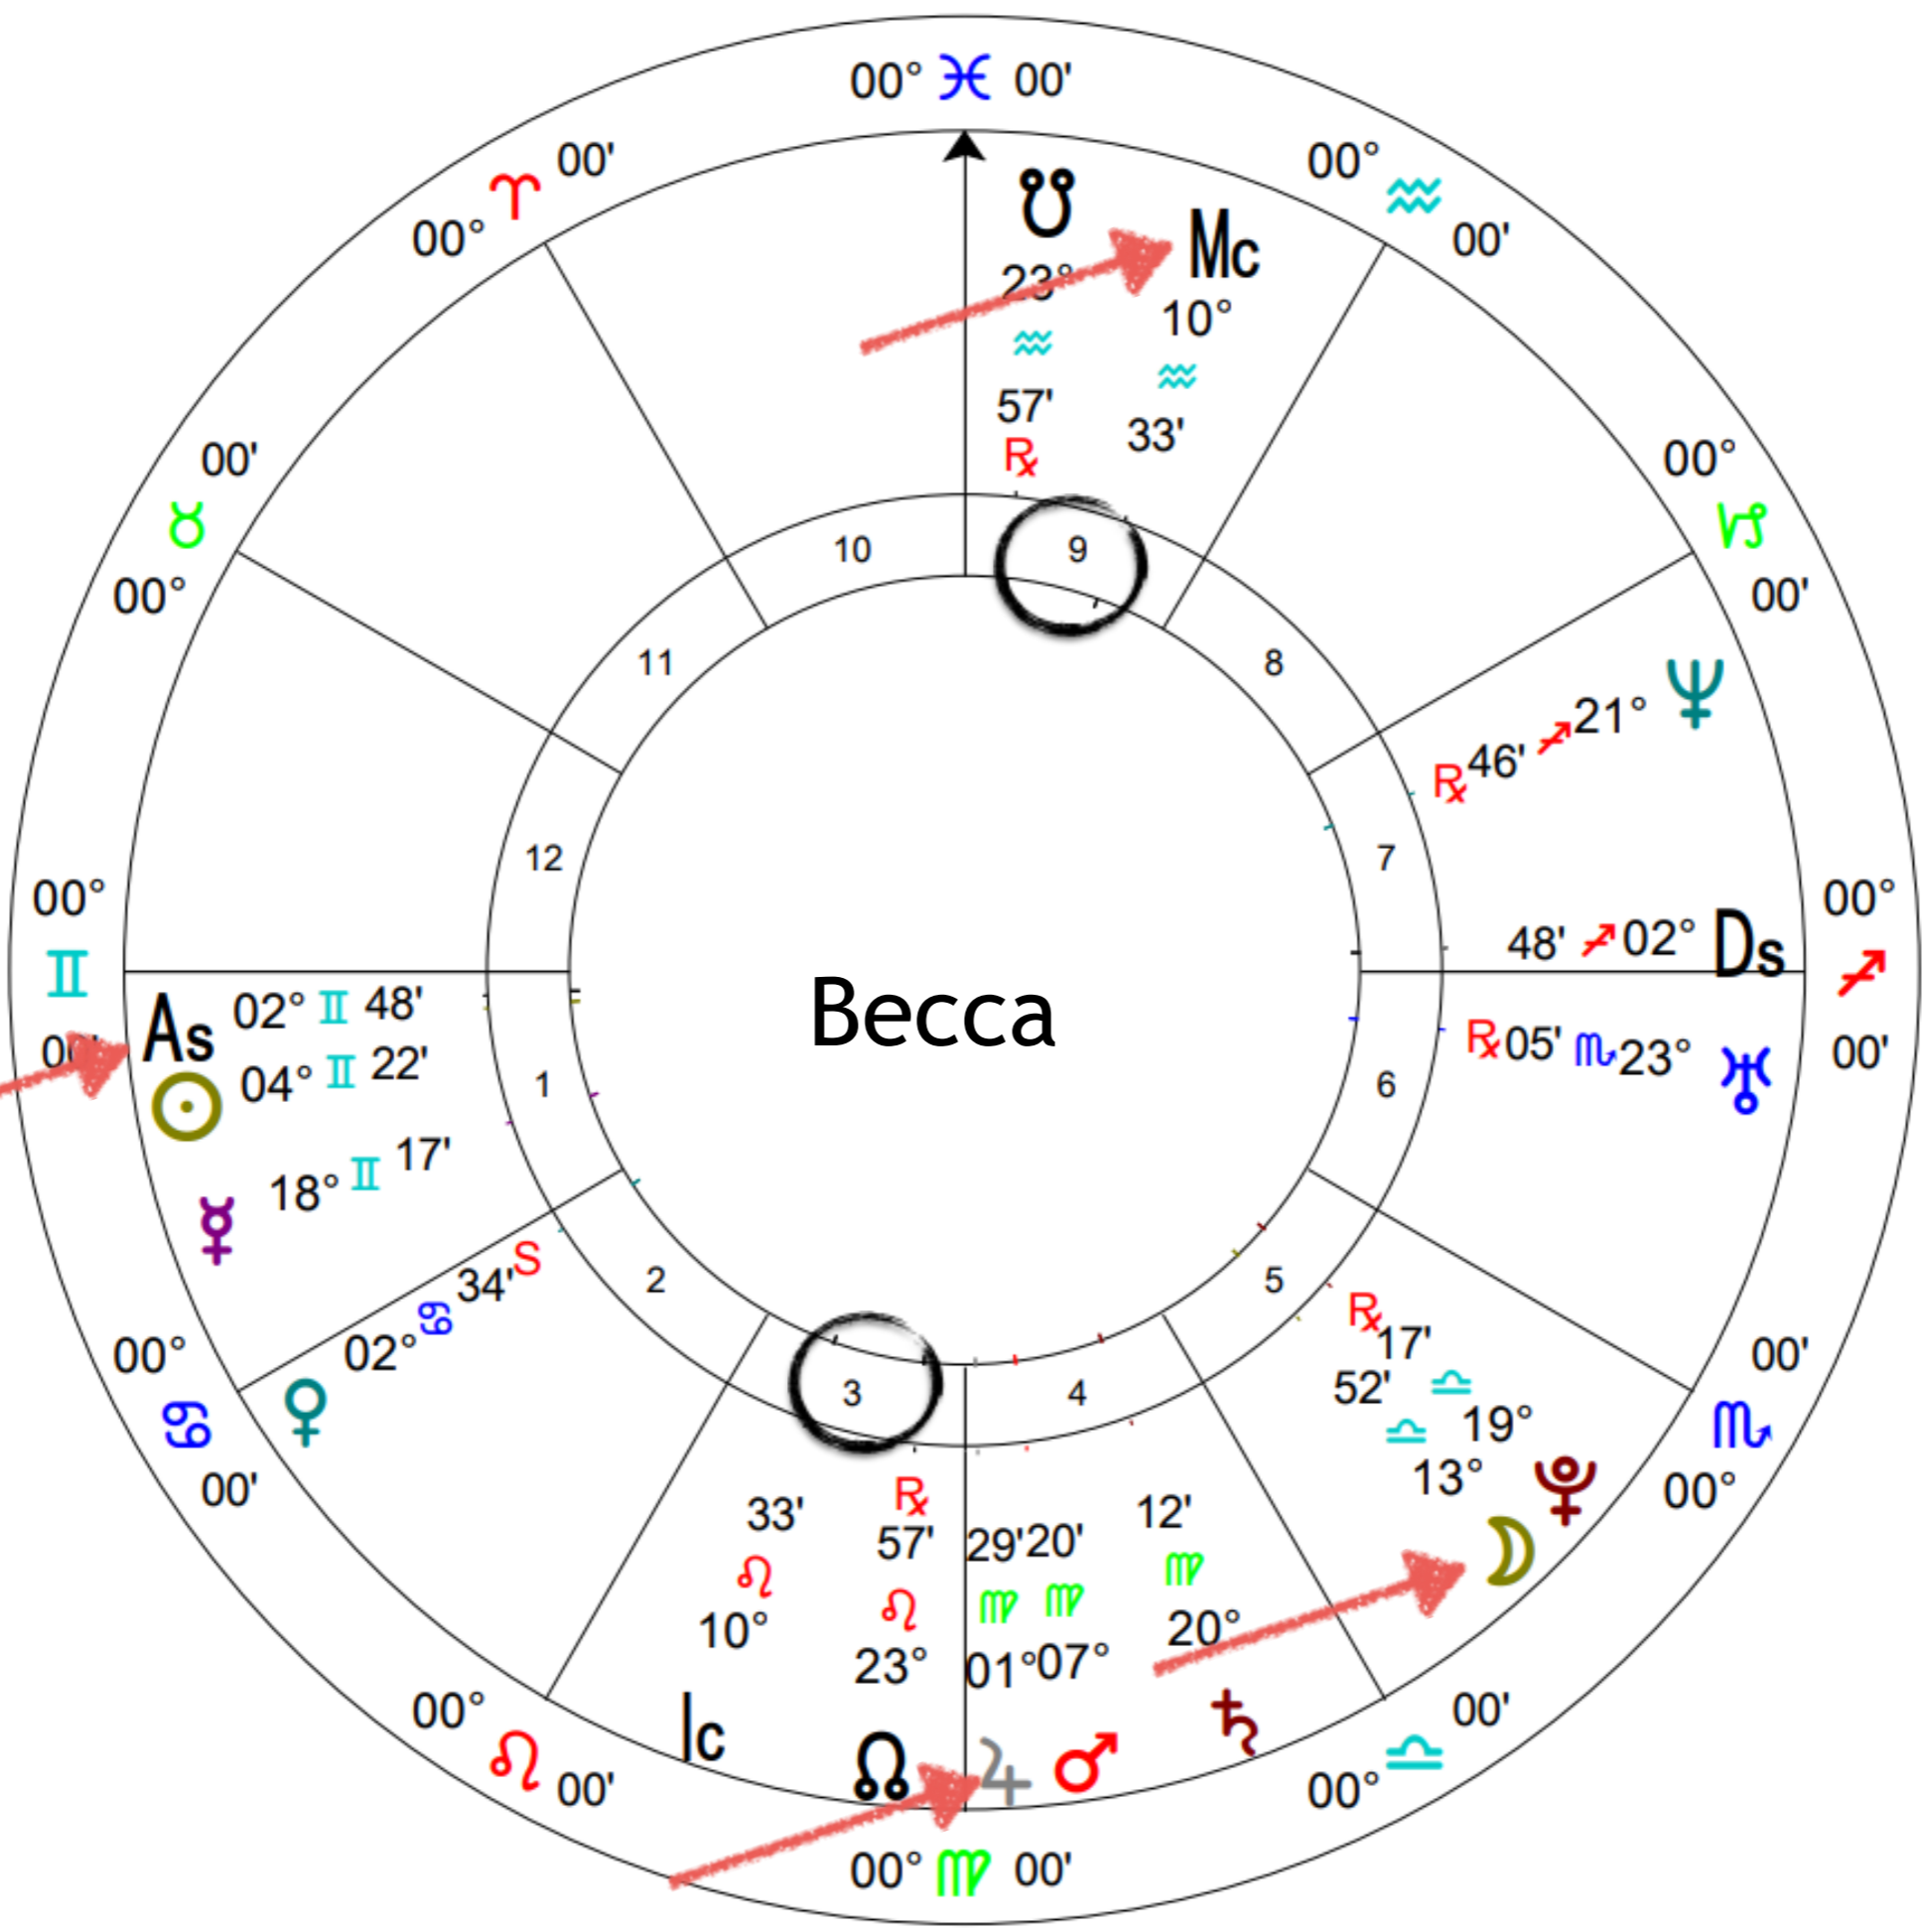

Jupiter

- Libra: quest for non-hierarchical conscious equal partnership, relationship as a path to Spirit, living in balance between individual self-knowledge & consensus reality
- Scorpio: quest for complete experience & command of life force energy and will, sexuality as an enlightenment path
- Sagittarius: quest for truth and the meaning of life, expansion of self to widest possible horizons, continual renewal of vision
- Capricorn: quest for the rules and principles of the operating manual for life, responsible administration, emerging elder
- Aquarius: quest for detachment & cosmic overview, for visionary eccentricity & cosmic consciousness
- Pisces: quest for empathic service, devotional surest, mystical union, and visionary dream, Bodhisattva ideal

Message from Your Jupiter Archetype

Jupiter

Fastest Path to Rising Sign

**Message from Jupiter Coming from
Moon to Rising Sign Fastest Path**

Mid Heaven

Right Livelihood

Cynthia

As 06° 43'

Mc 13° 52'

Ds 18' 05°

♁ 03° 04' 05"

♋ 15' 24"

Right Livelihood

- Aries: Includes center-on-self, Spontaneity, Aggressive Play, Protects the Cosmic Order
- Taurus: Includes Aesthetics, Intimacy as an art form, Receptivity, Brings Spirit into Matter to Enjoy
- Gemini: Includes Analytical Mind, Communication, Logical & Mental Interconnectedness, Creative Mind
- Cancer: Includes Responsible Nurturing, Home & Roots, Group you work with or connect to needs to feel like family
- Leo: Includes Sovereign Self, Radiant Self-love, Leadership, Some visibility
- Virgo: Includes working with the Patterning of the Organic World & of Soul, Dedication to Sacred Work