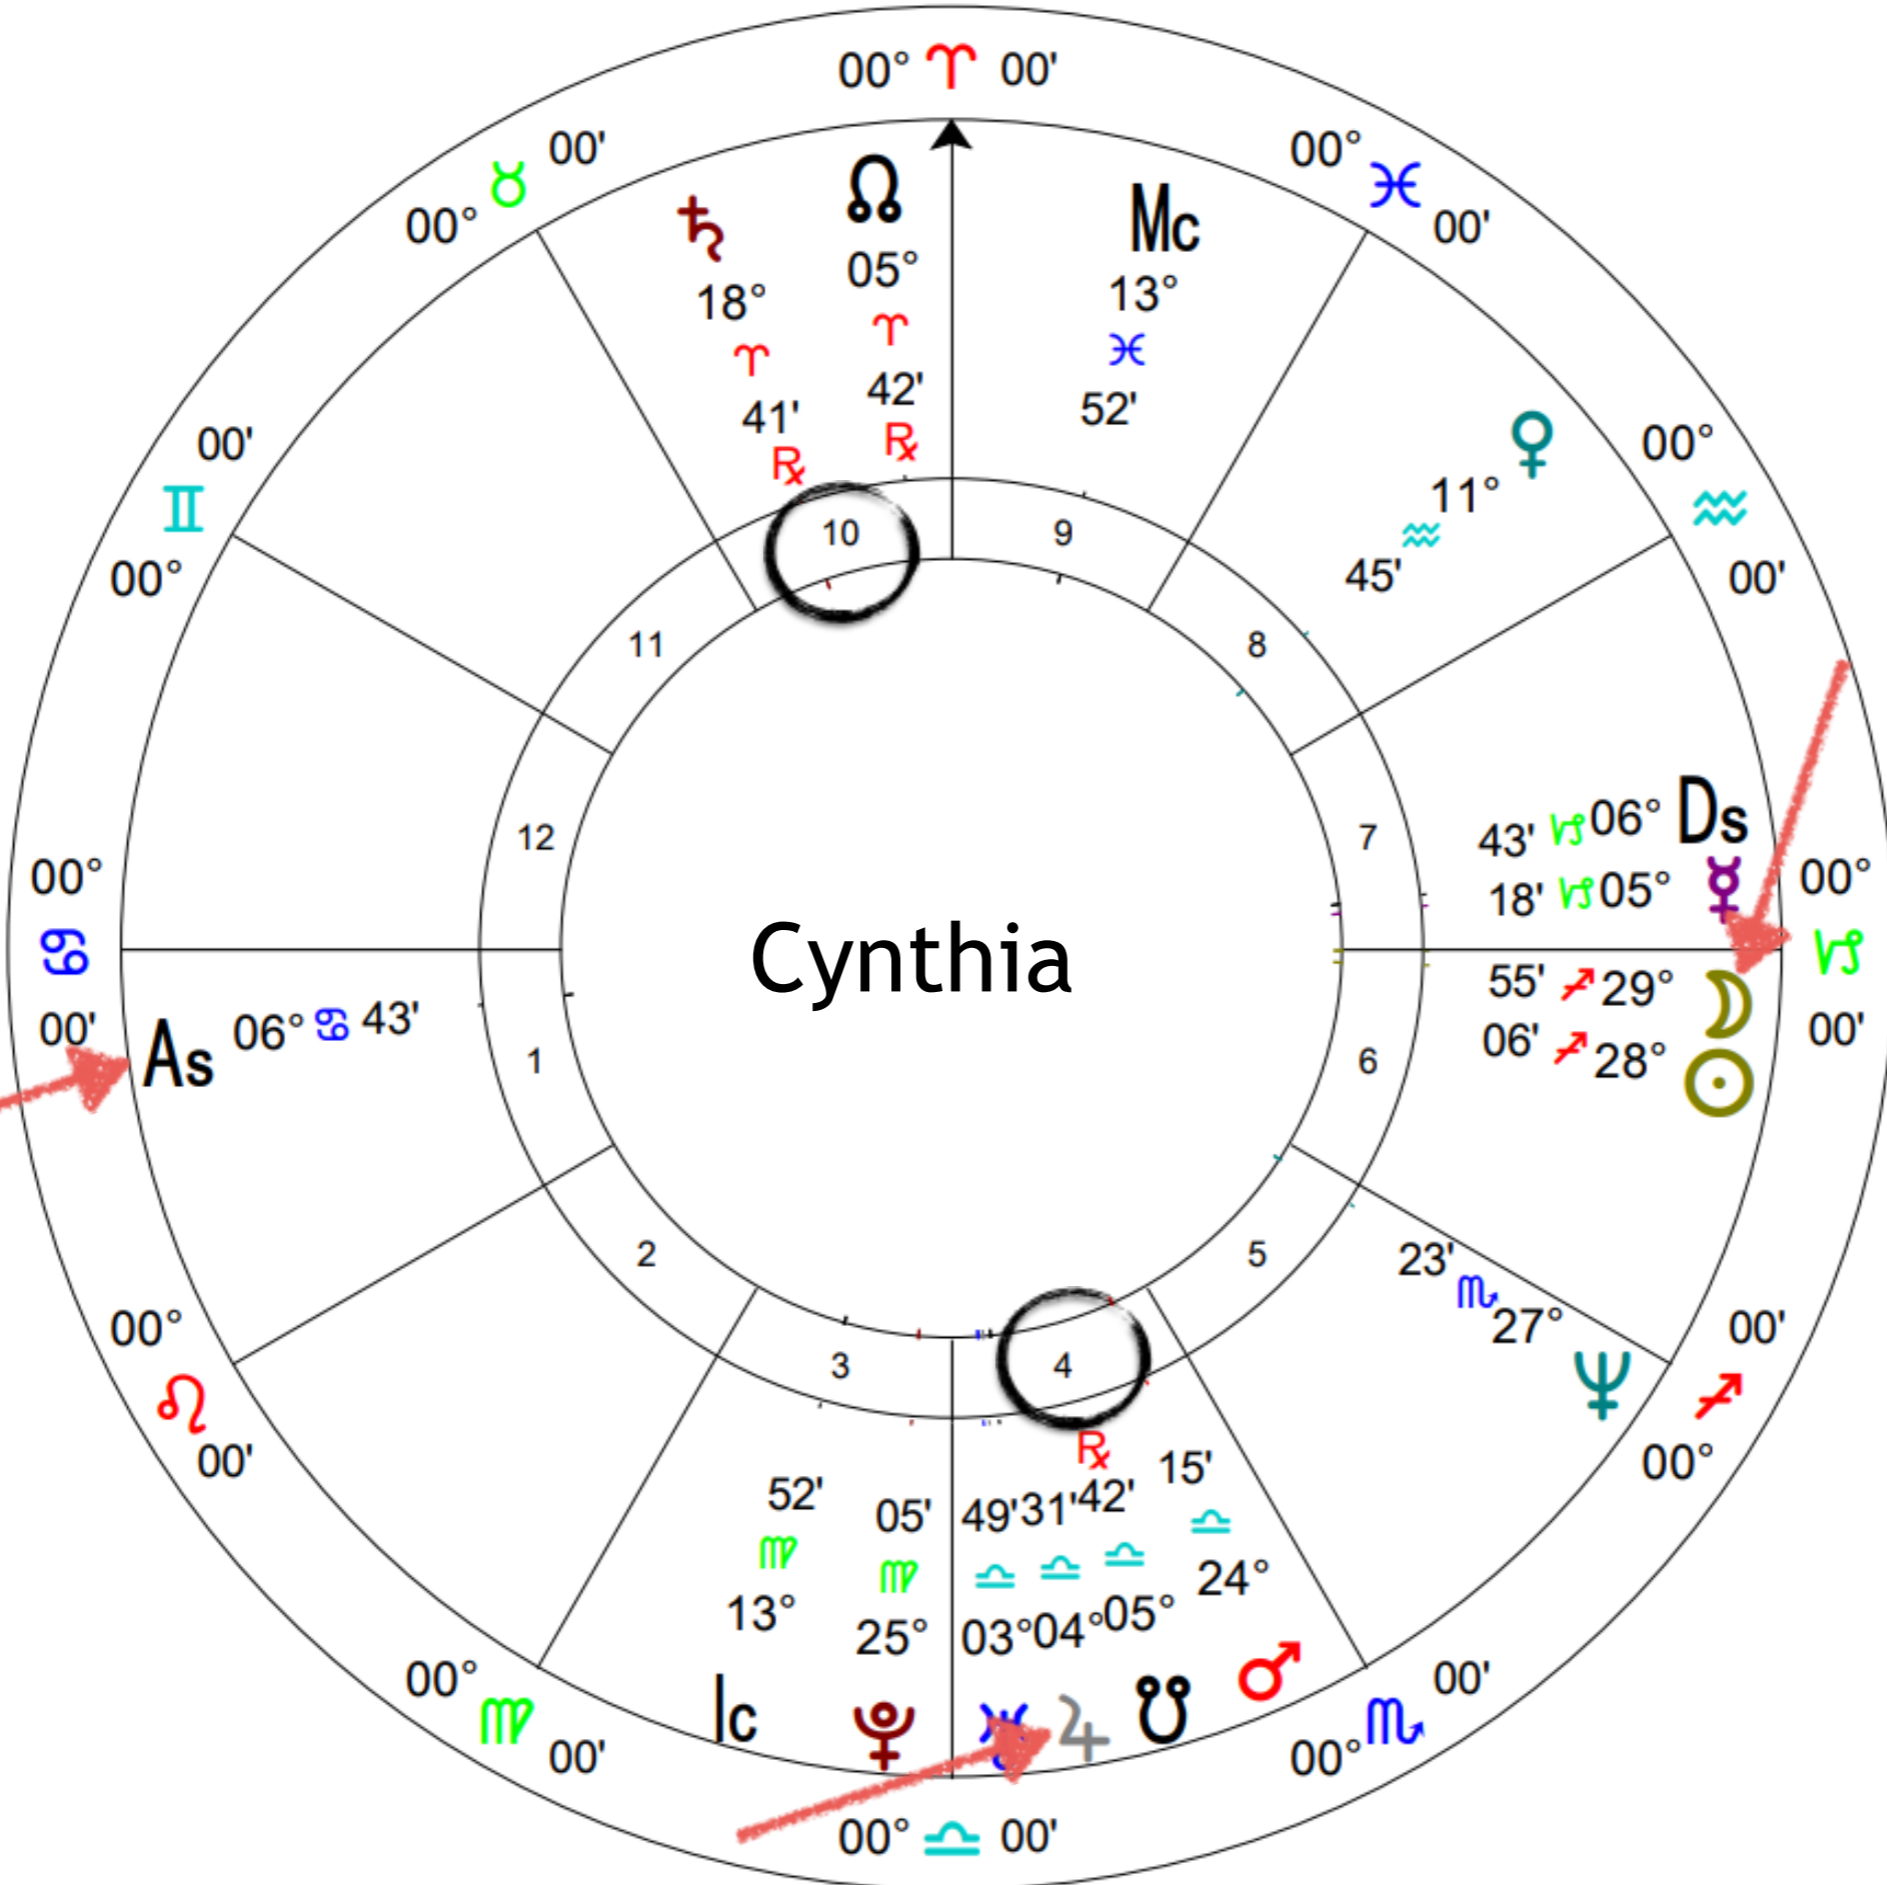

Integration Message

Jupiter

Fastest Path to Rising Sign

Jupiter

- Aries: quest for a noble cause or mission and commitment to be ALL IN to further the cause
- Taurus: quest for sensual & tantric pleasure for savoring the aesthetics of life, art of intimacy, learning to receive
- Gemini: quest for creative muse, eternal youth, fresh ideas, communication
- Cancer: quest for home and roots, something to believe in, responsible committed experience of nurturing
- Leo: quest for radical, radiant self-love, for a strong will, self-confidence to be a leader
- Virgo: quest for sacred work, co-creation with the sacred patterning of life, participation with the rhythms and cycles of the organic world

Jupiter

- Libra: quest for non-hierarchical conscious equal partnership, relationship as a path to Spirit, living in balance between individual self-knowledge & consensus reality
- Scorpio: quest for complete experience & command of life force energy and will, sexuality as an enlightenment path
- Sagittarius: quest for truth and the meaning of life, expansion of self to widest possible horizons, continual renewal of vision
- Capricorn: quest for the rules and principles of the operating manual for life, responsible administration, emerging elder
- Aquarius: quest for detachment & cosmic overview, for visionary eccentricity & cosmic consciousness
- Pisces: quest for empathic service, devotional surest, mystical union, and visionary dream, Bodhisattva ideal