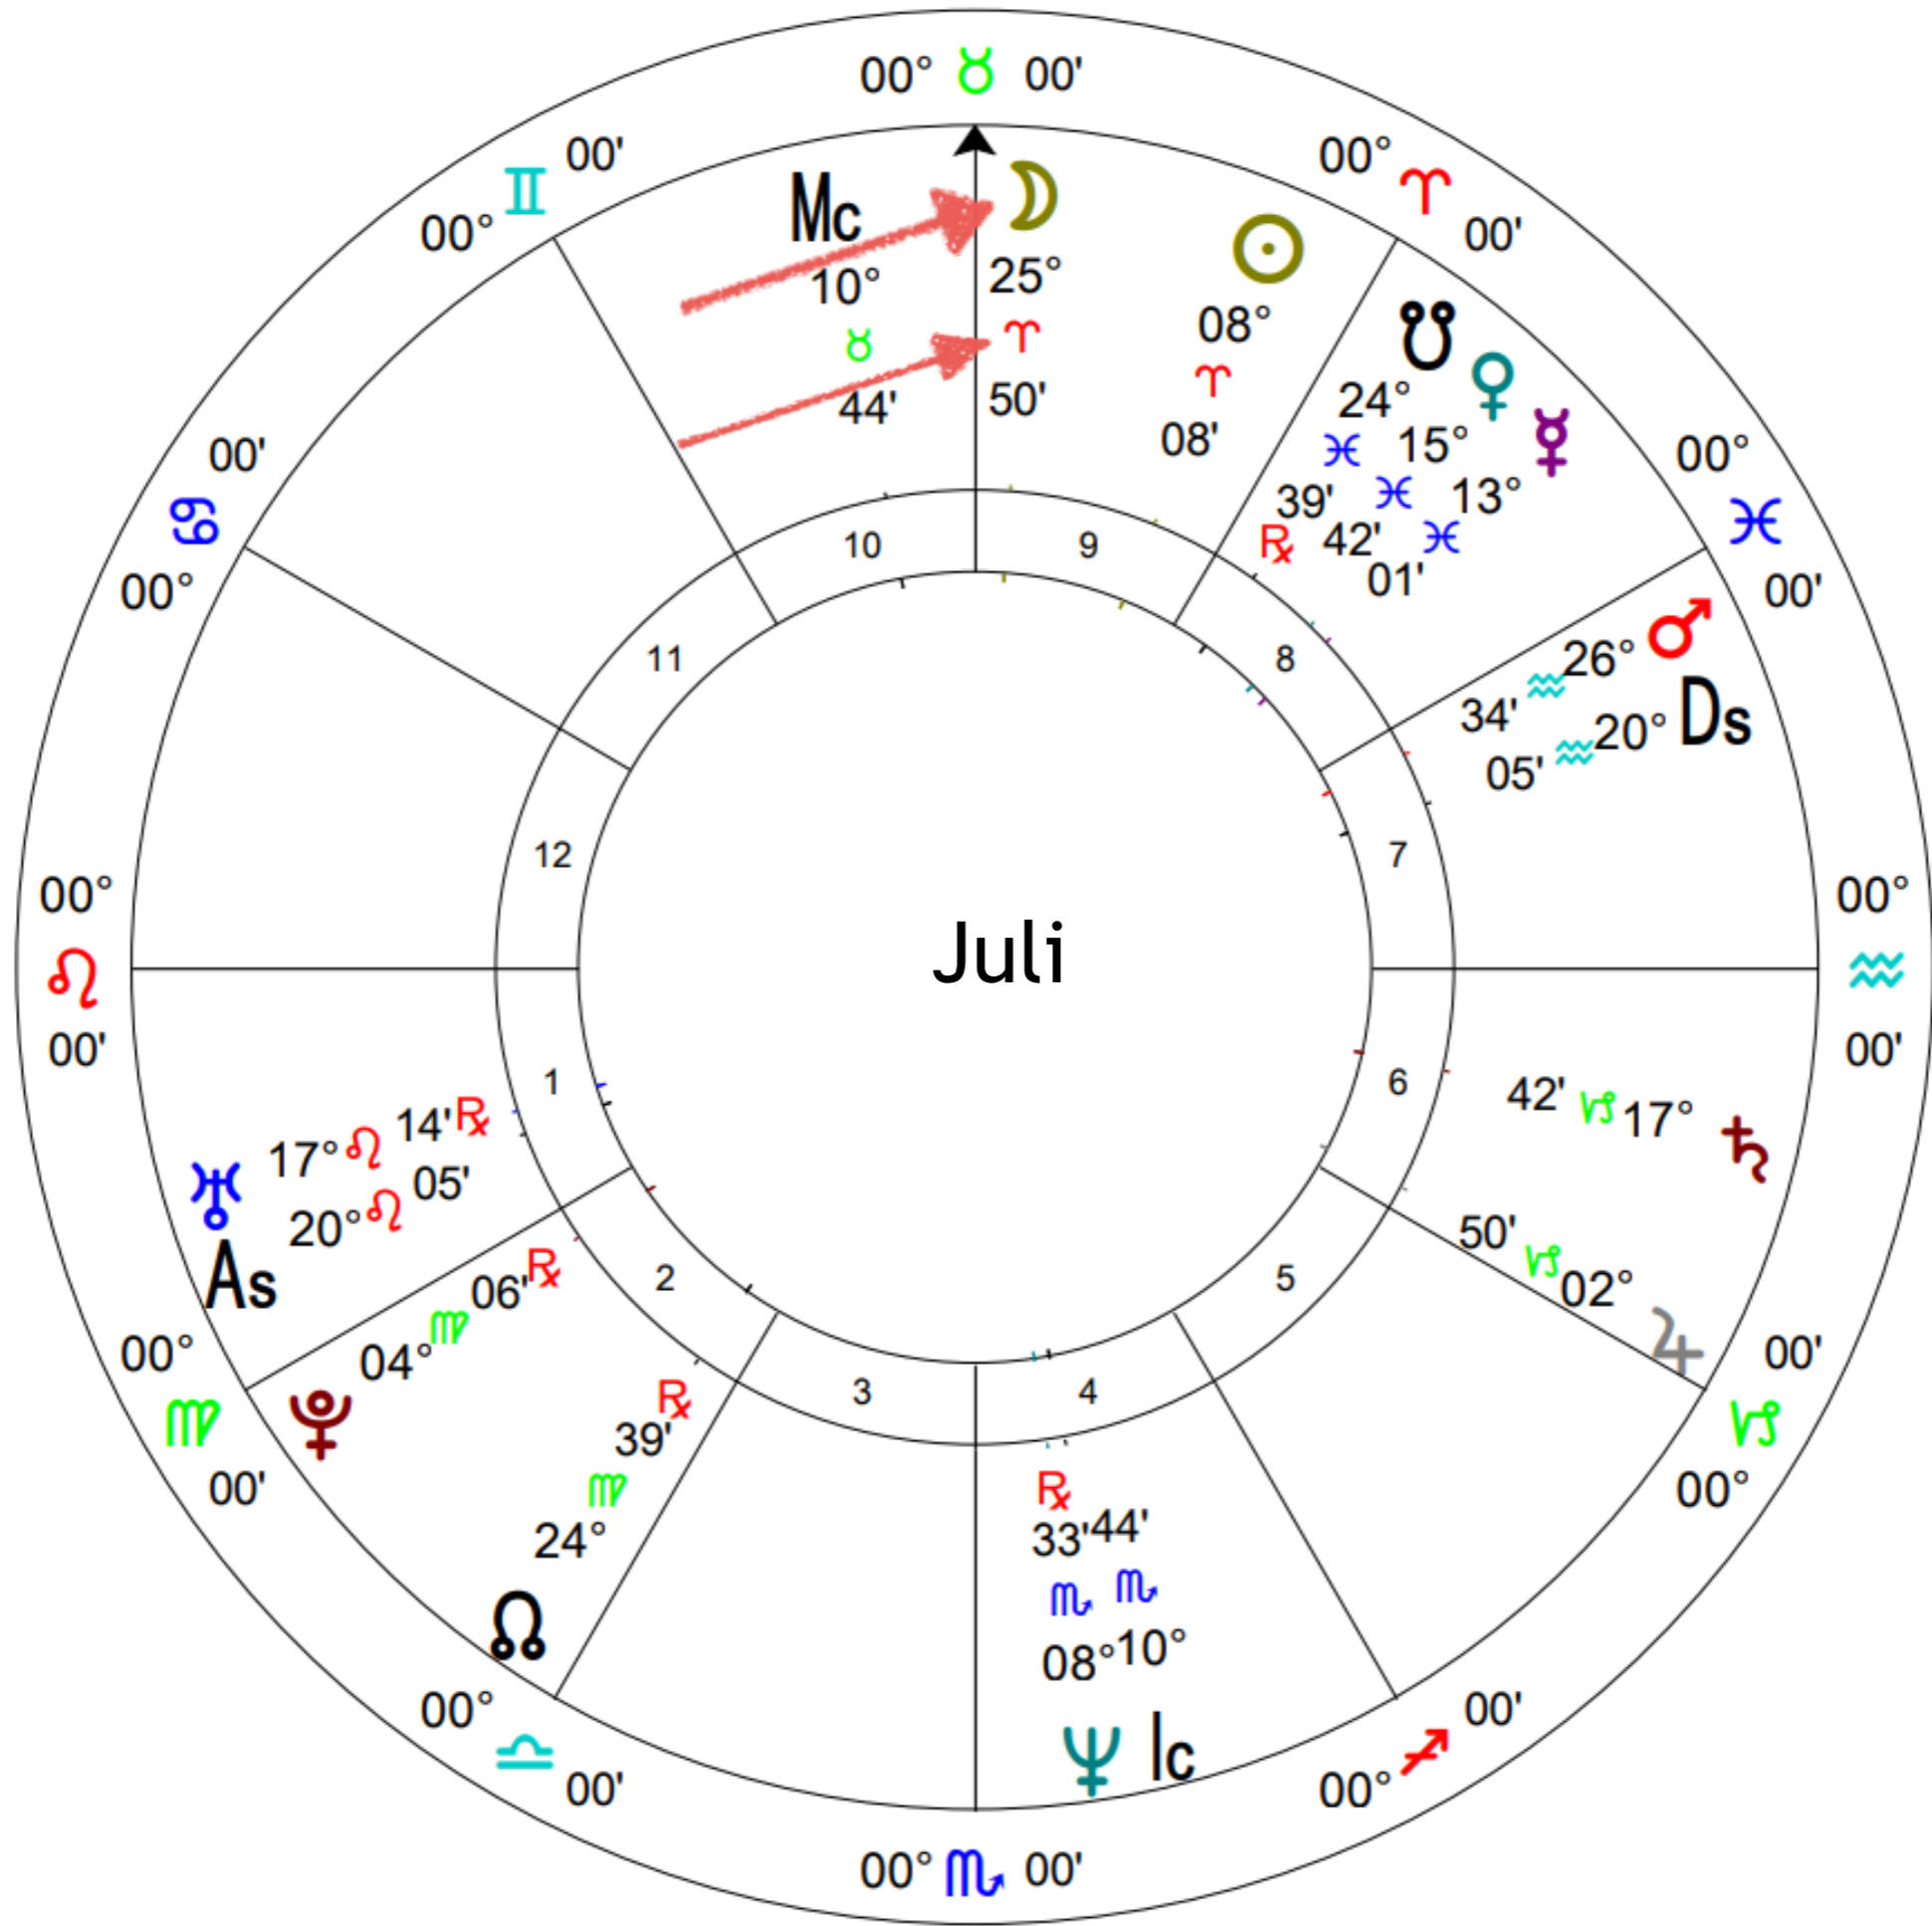

*Welcome to the
Extraordinary
Soul
Mystery
School*

Module 24

Connect to Elements
Open to Your Creation Team
Open to the Sky Teachings

Your Creation
Vessel

Open to
Receive

Archetype House Guide

HOUSE/GATE	ARCHETYPE	SYMBOL
1	<i>Aries</i>	
2	<i>Taurus</i>	
3	<i>Gemini</i>	
4	<i>Cancer</i>	
5	<i>Leo</i>	
6	<i>Virgo</i>	
7	<i>Libra</i>	
8	<i>Scorpio</i>	
9	<i>Sagittarius</i>	
10	<i>Capricorn</i>	
11	<i>Aquarius</i>	
12	<i>Pisces</i>	

Moon

Your Past Training

Moon - Lineage

- 1/3 of the time
- Addiction or attachment to moon
- Regressive or Progressive (Rising)

Moon

- Aries: Centered-on-self, Spontaneity, Aggressive Play, Protects the Cosmic Order
- Taurus: Aesthetics, Intimacy as an art form, Receptivity, Brings Spirit into Matter to Enjoy
- Gemini: Analytical Mind, Communication, Logical & Mental Interconnectedness, Creative Mind
- Cancer: Responsible Nurturing, Home & Roots, Family
- Leo: Sovereign Self, Radiant Self-love, Leadership
- Virgo: The Patterning of the Organic World & of Soul, Dedication to Sacred Work