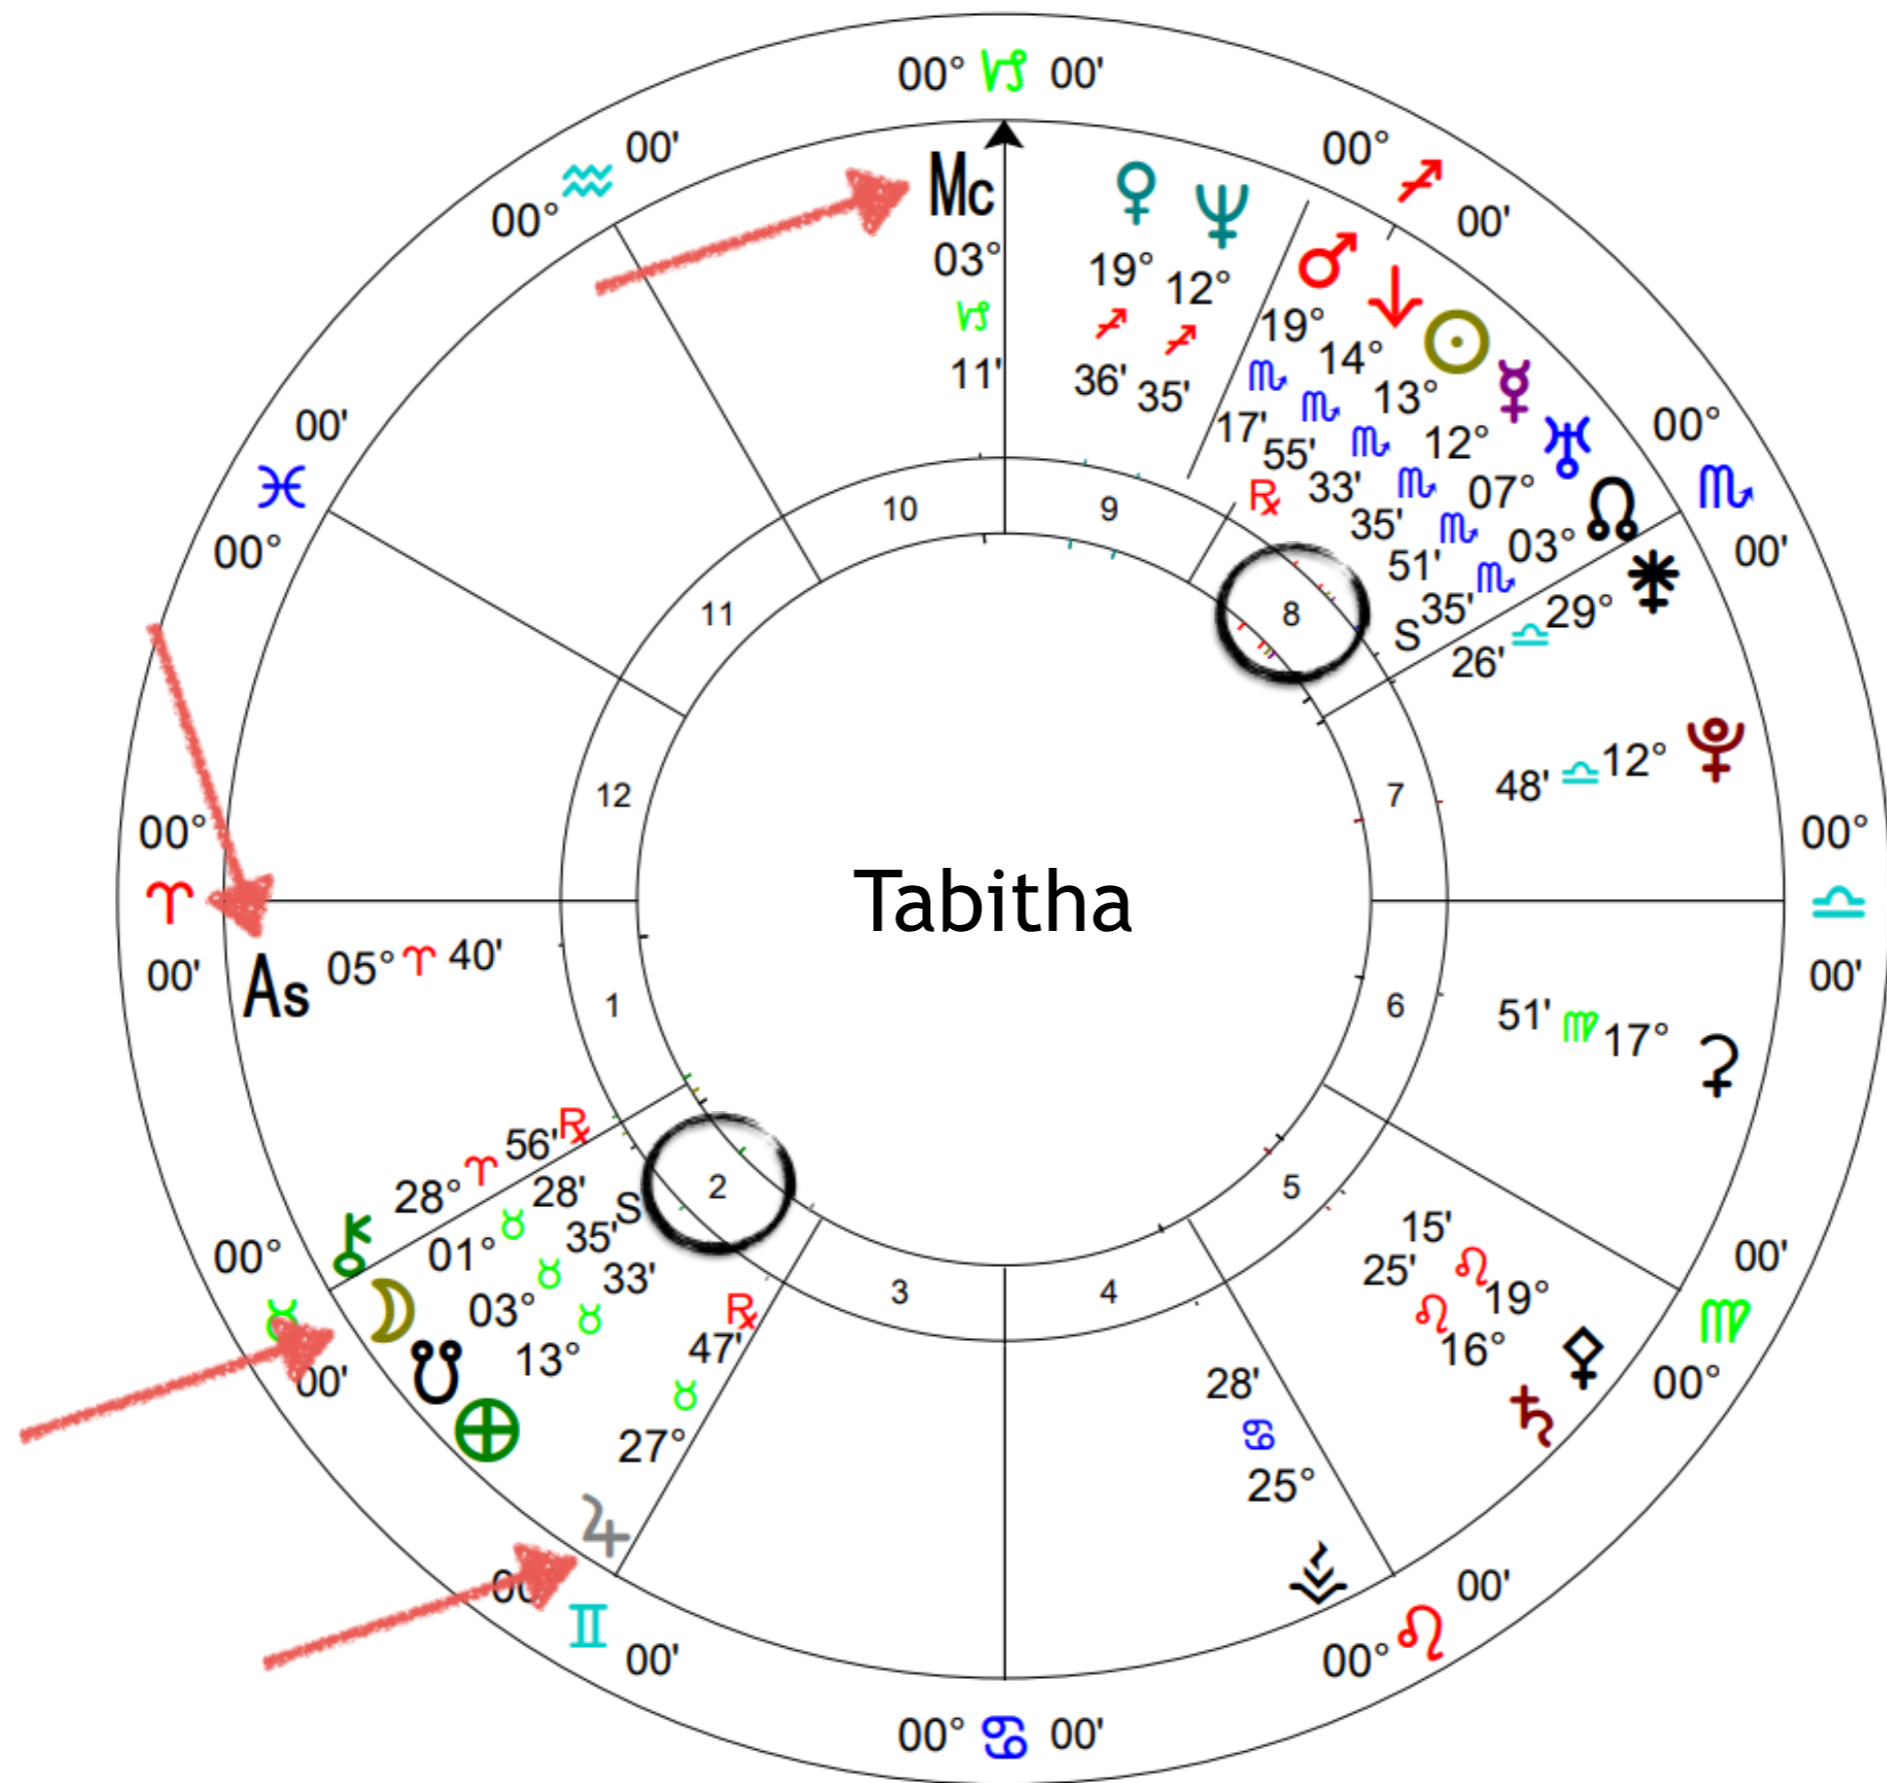

Jupiter

- Libra: quest for non-hierarchical conscious equal partnership, relationship as a path to Spirit, living in balance between individual self-knowledge & consensus reality
- Scorpio: quest for complete experience & command of life force energy and will, sexuality as an enlightenment path
- Sagittarius: quest for truth and the meaning of life, expansion of self to widest possible horizons, continual renewal of vision
- Capricorn: quest for the rules and principles of the operating manual for life, responsible administration, emerging elder
- Aquarius: quest for detachment & cosmic overview, for visionary eccentricity & cosmic consciousness
- Pisces: quest for empathic service, devotional surest, mystical union, and visionary dream, Bodhisattva ideal

Message from Your Jupiter Archetype

Jupiter

Fastest Path to Rising Sign

**Message from Jupiter Coming from
Moon to Rising Sign Fastest Path**

Mid Heaven

Right Livelihood

Cynthia

As 06° 43'

Mc 13° 52'

Ds 18' 05°

♁ 03° 04' 05"

♋ 15' 24"

Right Livelihood

- Aries: Includes center-on-self, Spontaneity, Aggressive Play, Protects the Cosmic Order
- Taurus: Includes Aesthetics, Intimacy as an art form, Receptivity, Brings Spirit into Matter to Enjoy
- Gemini: Includes Analytical Mind, Communication, Logical & Mental Interconnectedness, Creative Mind
- Cancer: Includes Responsible Nurturing, Home & Roots, Group you work with or connect to needs to feel like family
- Leo: Includes Sovereign Self, Radiant Self-love, Leadership, Some visibility
- Virgo: Includes working with the Patterning of the Organic World & of Soul, Dedication to Sacred Work