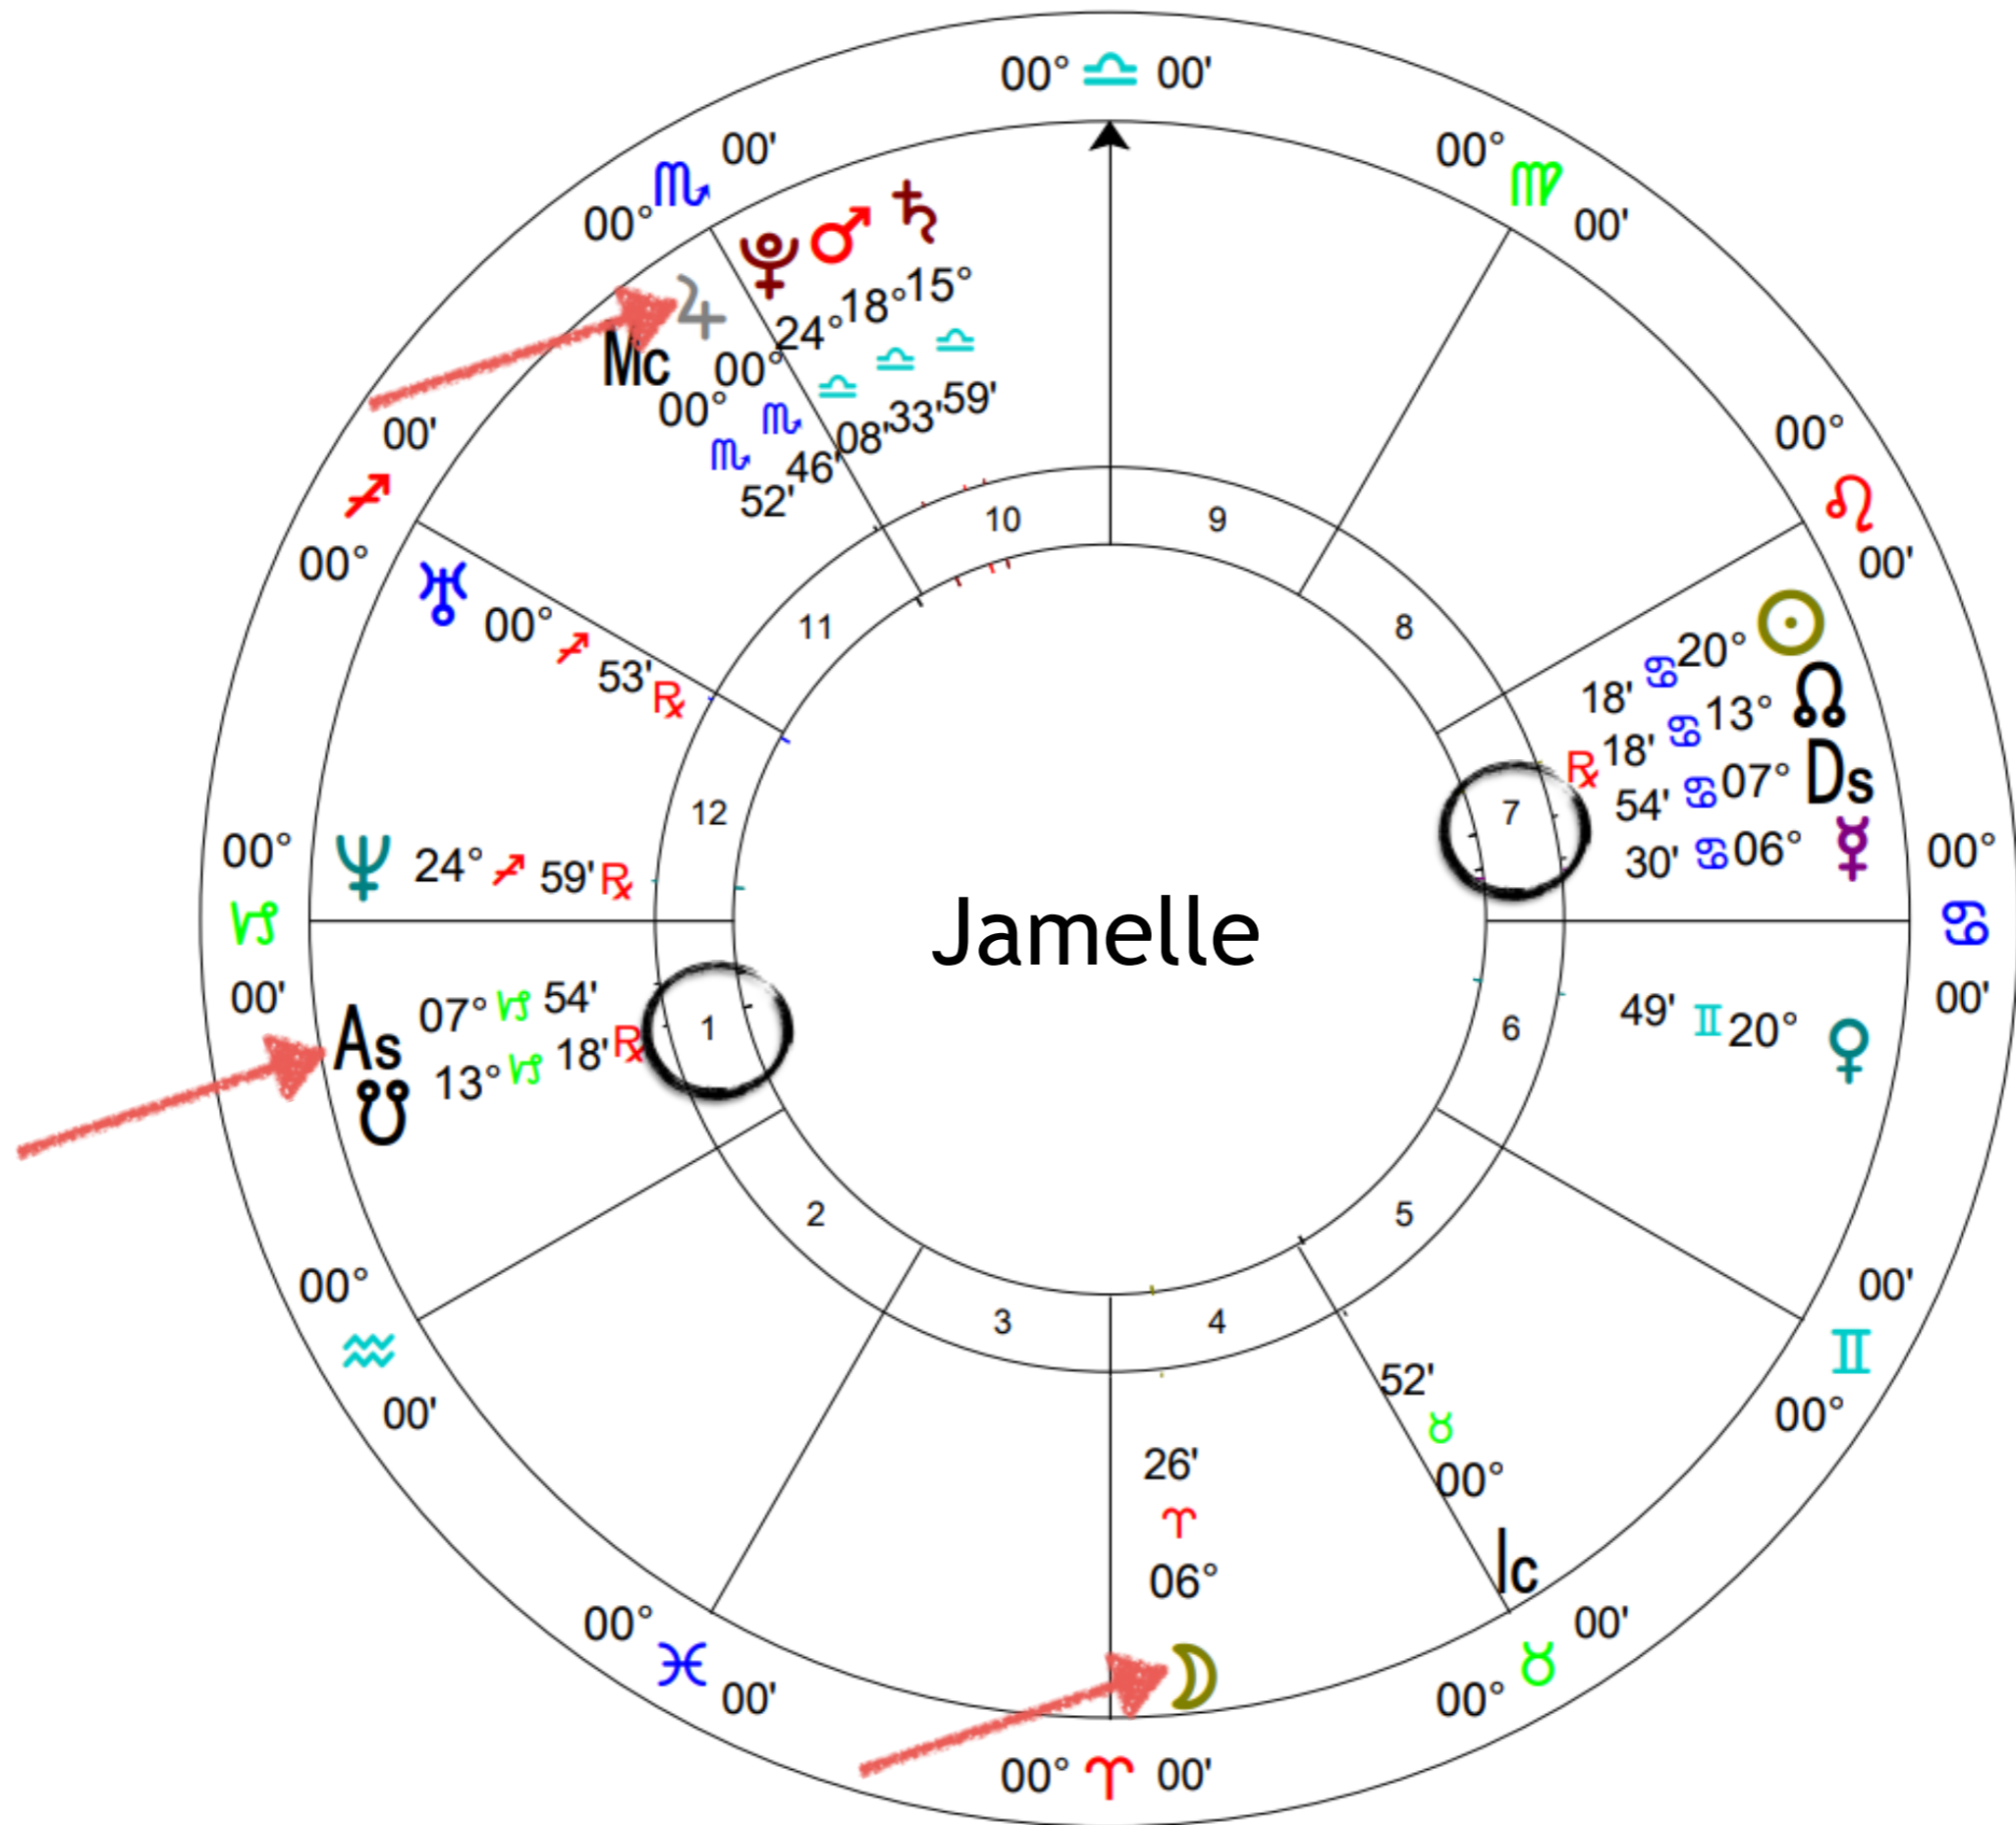

Integration Message

Jupiter

Fastest Path to Rising Sign

Jupiter

- Aries: quest for a noble cause or mission and commitment to be ALL IN to further the cause
- Taurus: quest for sensual & tantric pleasure for savoring the aesthetics of life, art of intimacy, learning to receive
- Gemini: quest for creative muse, eternal youth, fresh ideas, communication
- Cancer: quest for home and roots, something to believe in, responsible committed experience of nurturing
- Leo: quest for radical, radiant self-love, for a strong will, self-confidence to be a leader
- Virgo: quest for sacred work, co-creation with the sacred patterning of life, participation with the rhythms and cycles of the organic world

Jupiter

- Libra: quest for non-hierarchical conscious equal partnership, relationship as a path to Spirit, living in balance between individual self-knowledge & consensus reality
- Scorpio: quest for complete experience & command of life force energy and will, sexuality as an enlightenment path
- Sagittarius: quest for truth and the meaning of life, expansion of self to widest possible horizons, continual renewal of vision
- Capricorn: quest for the rules and principles of the operating manual for life, responsible administration, emerging elder
- Aquarius: quest for detachment & cosmic overview, for visionary eccentricity & cosmic consciousness
- Pisces: quest for empathic service, devotional surest, mystical union, and visionary dream, Bodhisattva ideal