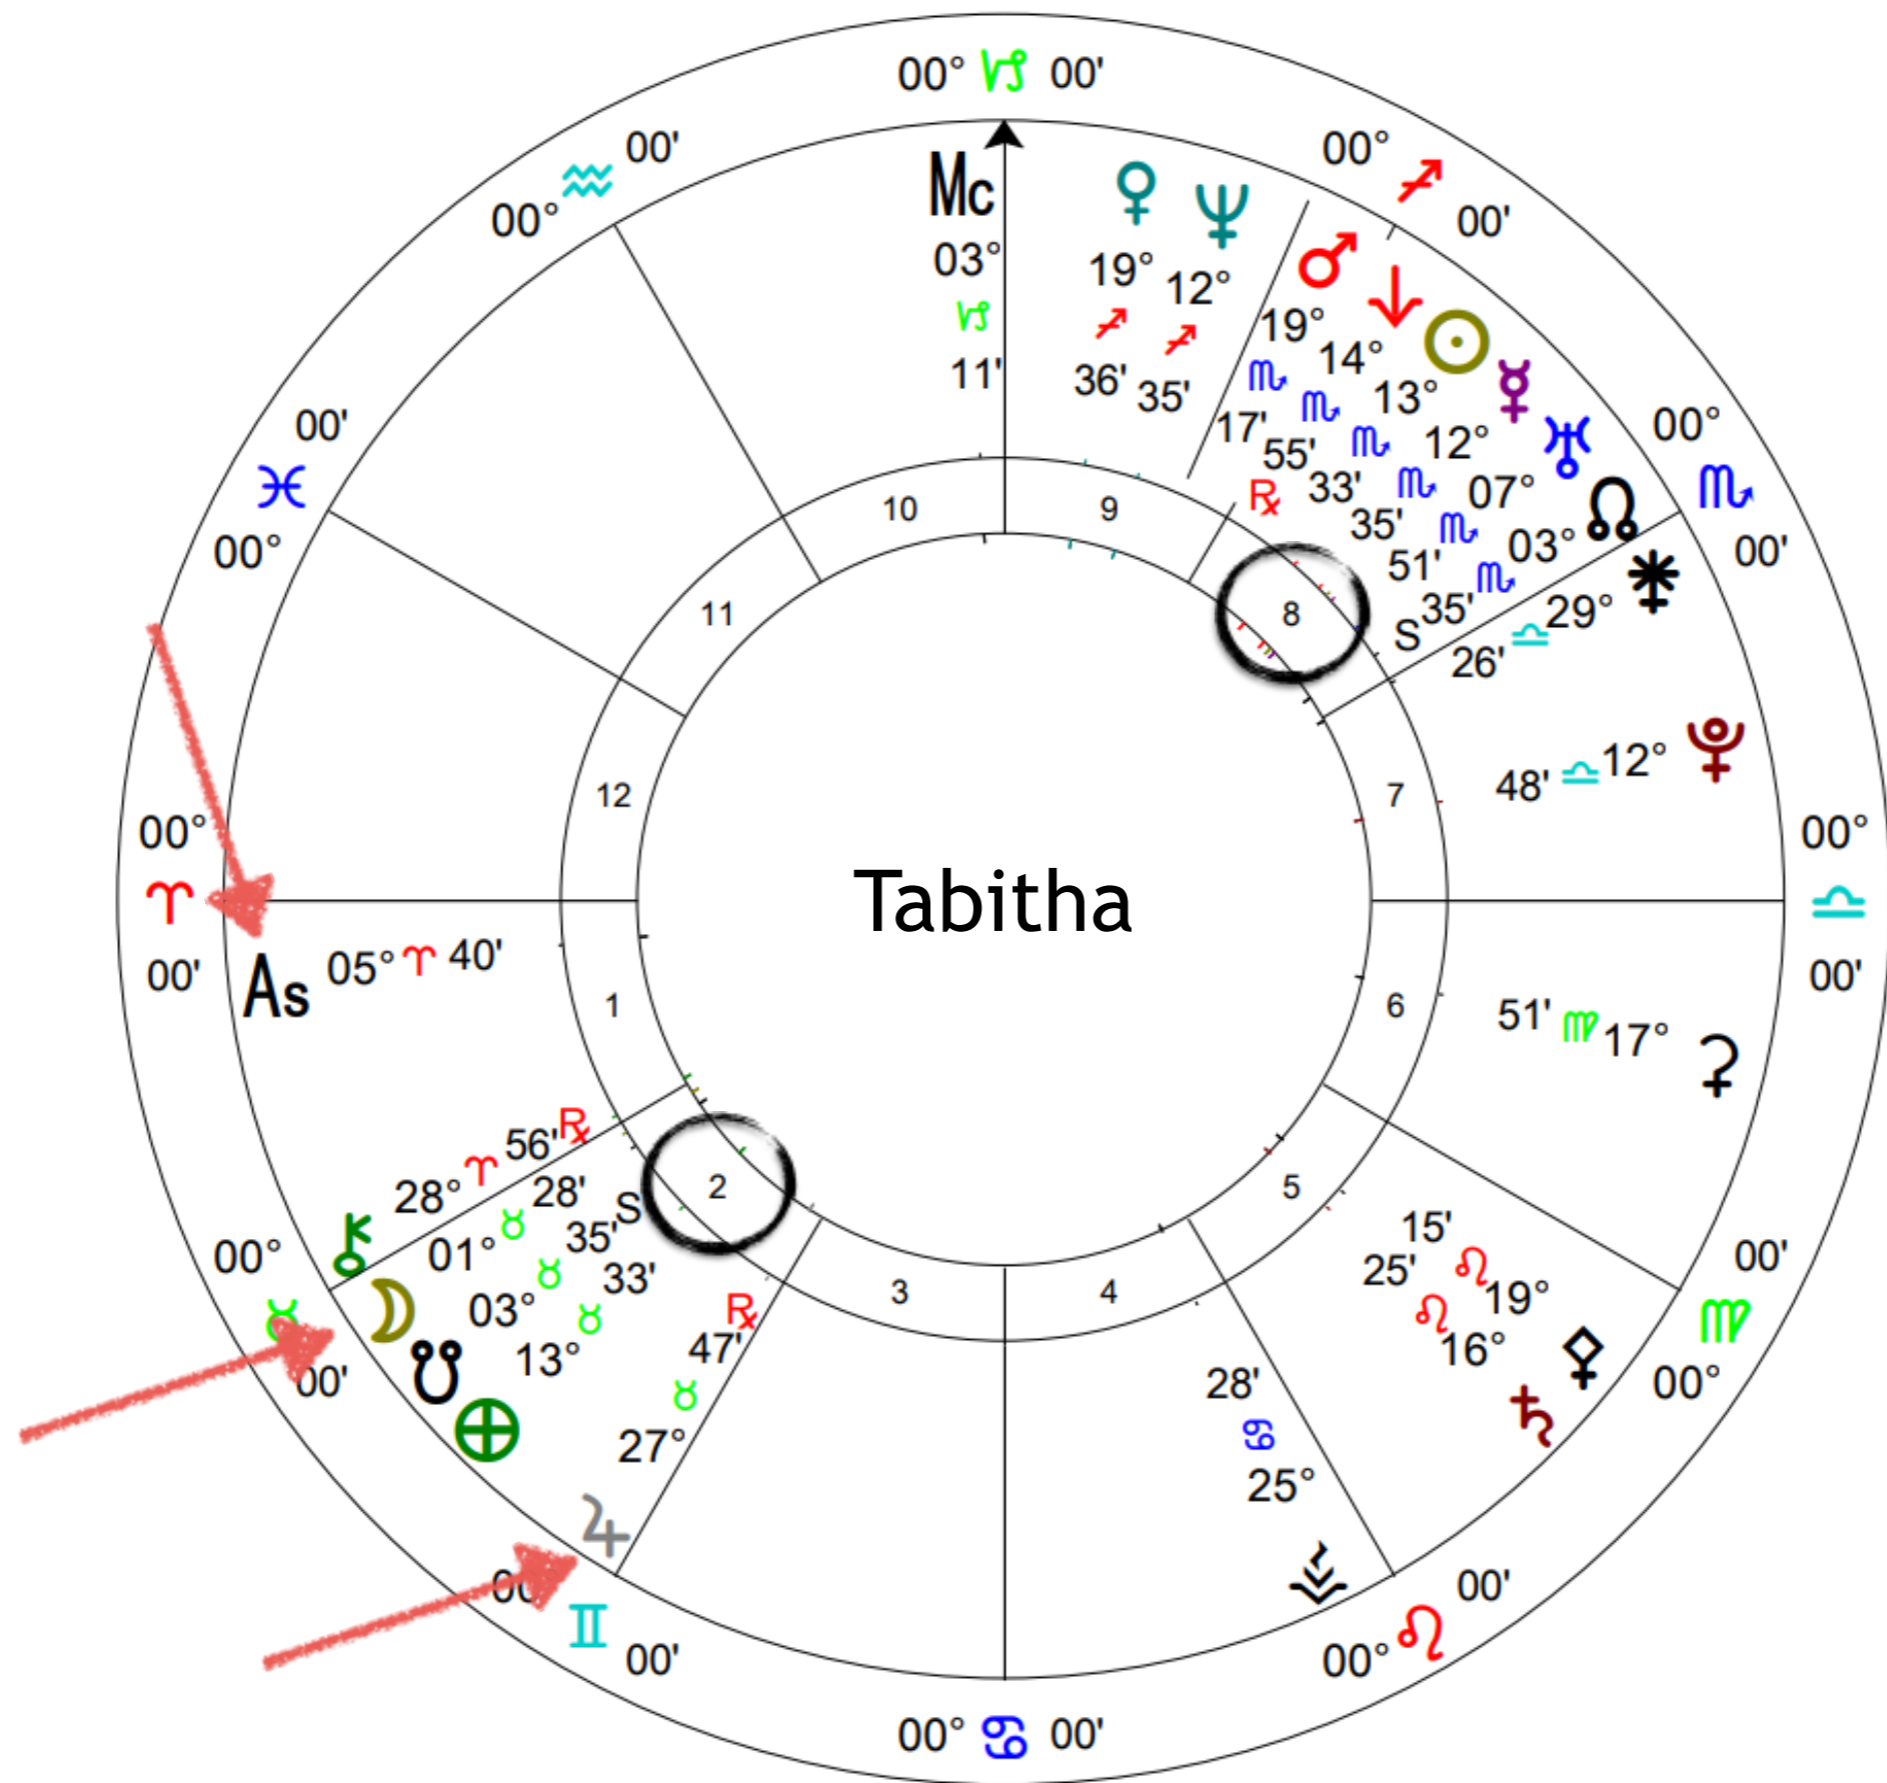

Integration Message

Jupiter

Fastest Path to Rising Sign

Jupiter

- Aries: quest for a noble cause or mission and commitment to be ALL IN to further the cause
- Taurus: quest for sensual & tantric pleasure for savoring the aesthetics of life, art of intimacy, learning to receive
- Gemini: quest for creative muse, eternal youth, fresh ideas, communication
- Cancer: quest for home and roots, something to believe in, responsible committed experience of nurturing
- Leo: quest for radical, radiant self-love, for a strong will, self-confidence to be a leader
- Virgo: quest for sacred work, co-creation with the sacred patterning of life, participation with the rhythms and cycles of the organic world