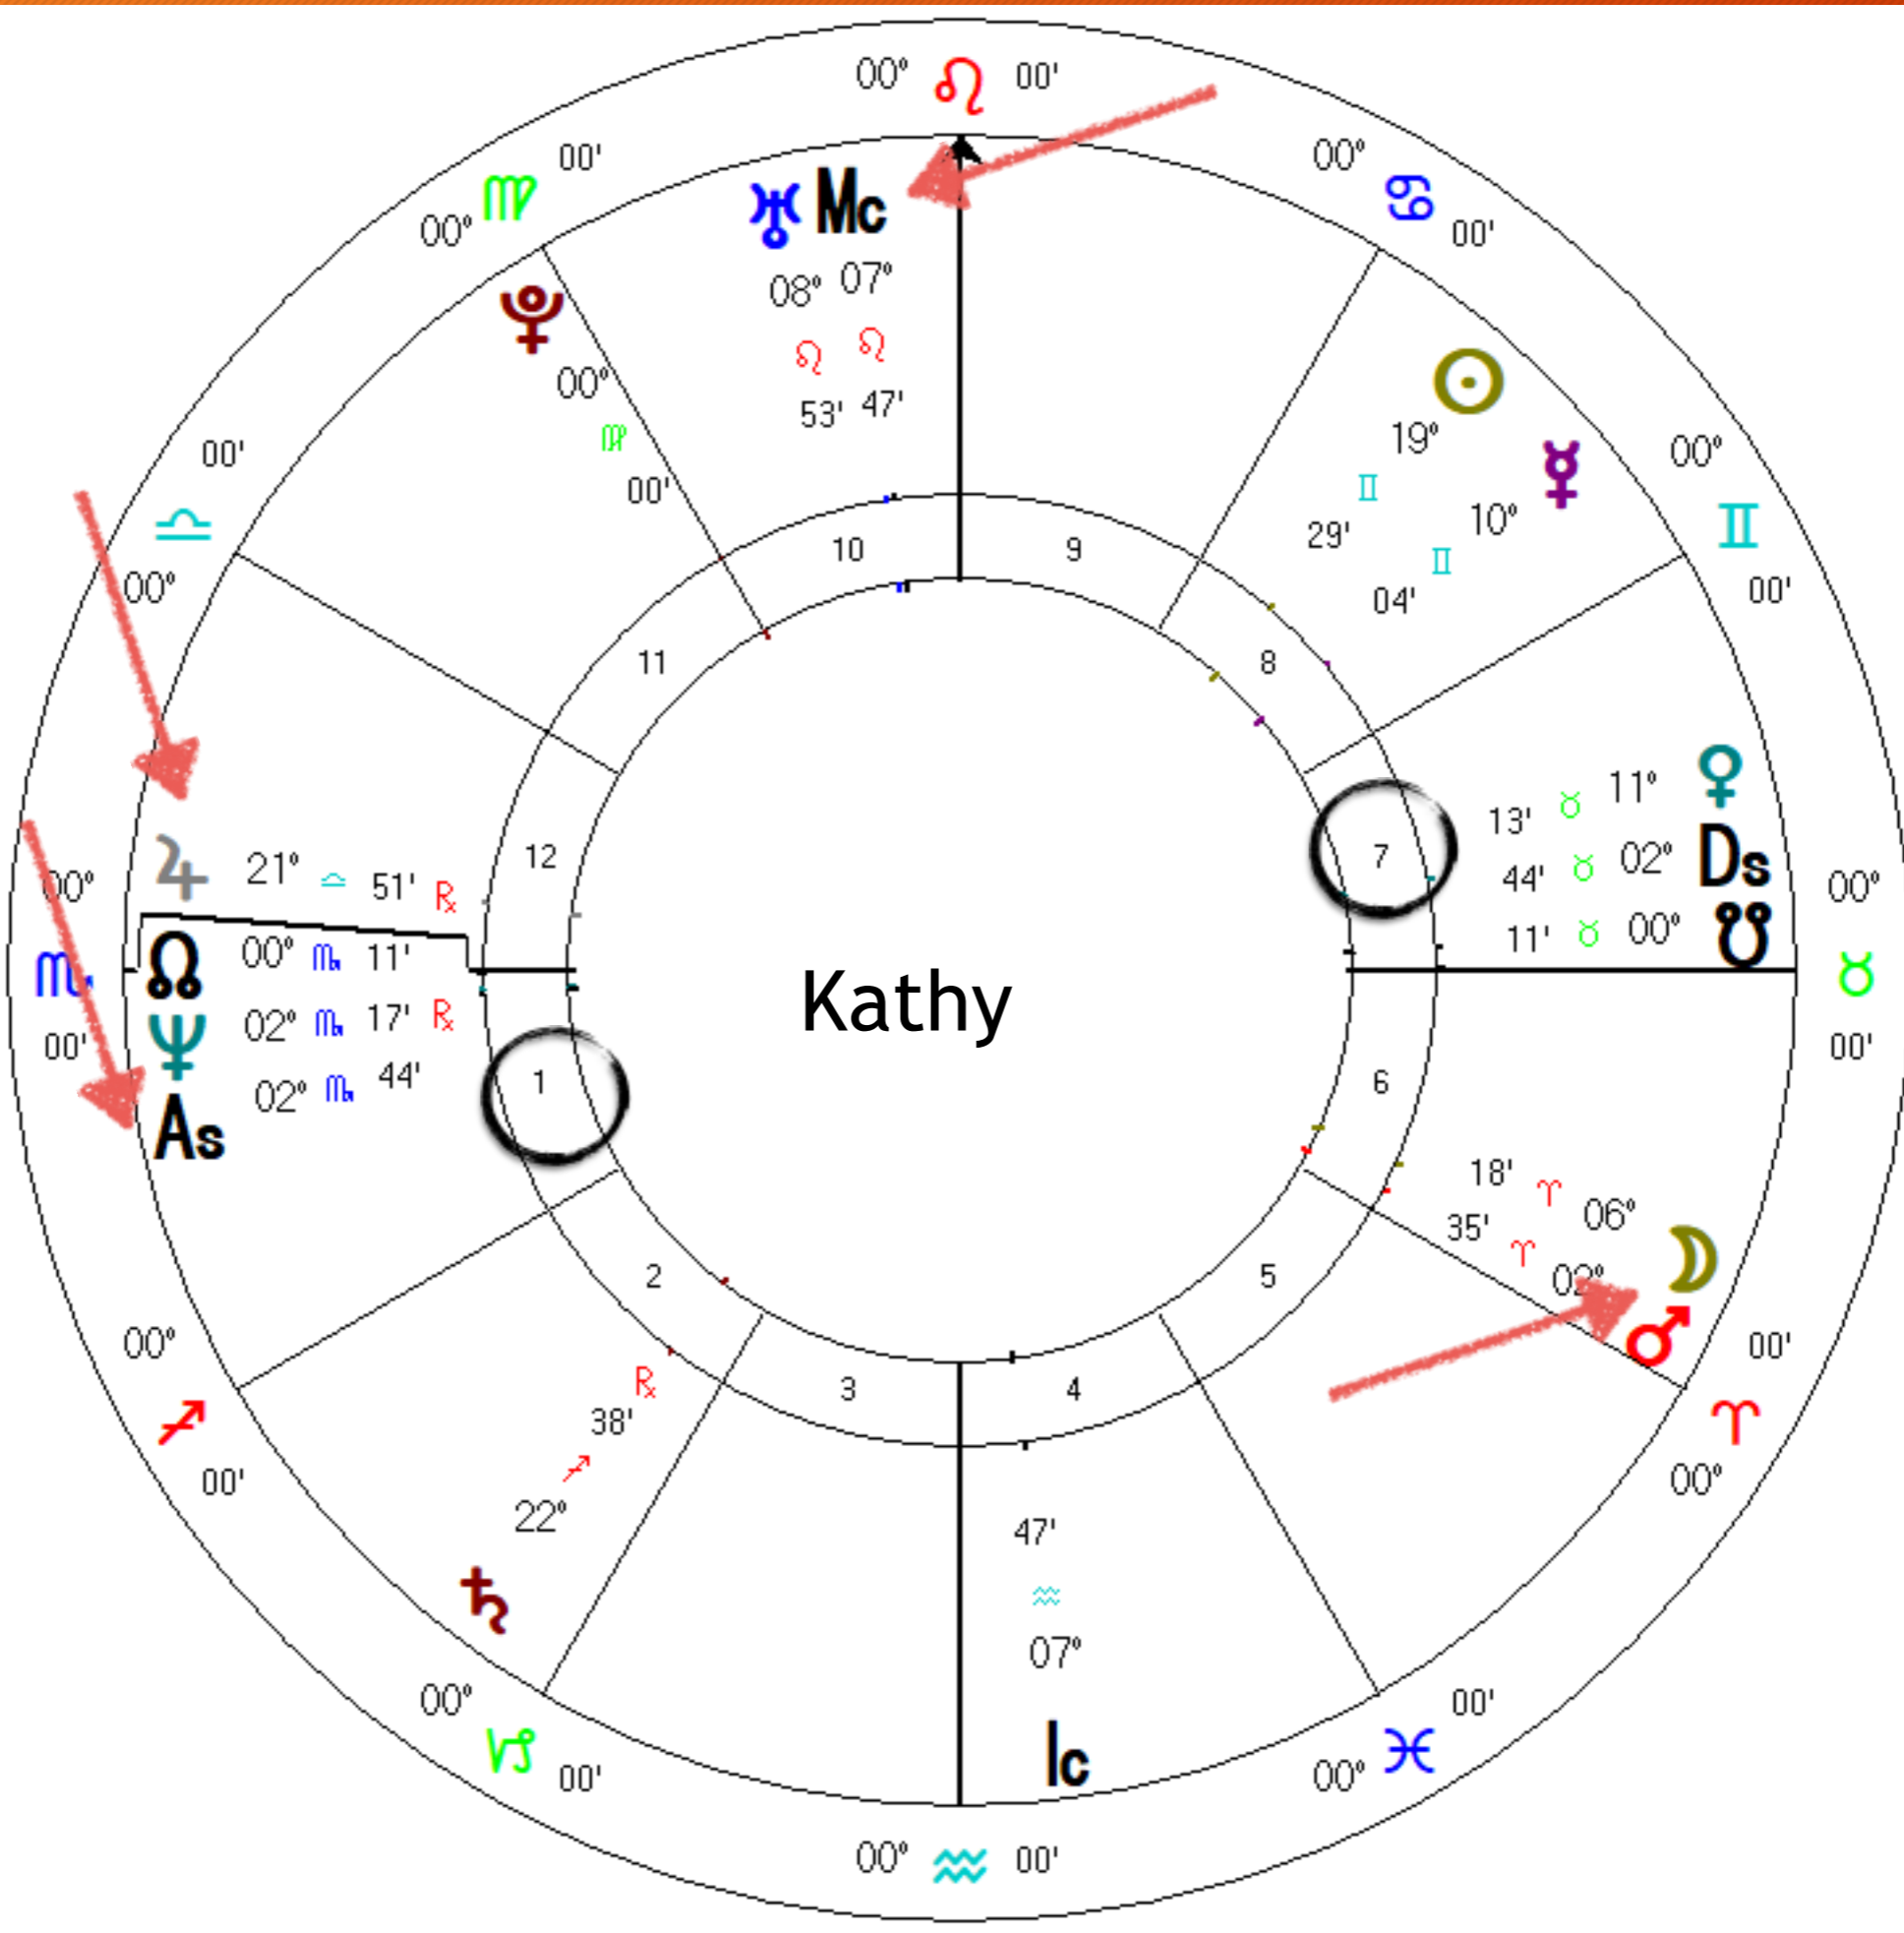

Jupiter

- Libra: quest for non-hierarchical conscious equal partnership, relationship as a path to Spirit, living in balance between individual self-knowledge & consensus reality
- Scorpio: quest for complete experience & command of life force energy and will, sexuality as an enlightenment path
- Sagittarius: quest for truth and the meaning of life, expansion of self to widest possible horizons, continual renewal of vision
- Capricorn: quest for the rules and principles of the operating manual for life, responsible administration, emerging elder
- Aquarius: quest for detachment & cosmic overview, for visionary eccentricity & cosmic consciousness
- Pisces: quest for empathic service, devotional surest, mystical union, and visionary dream, Bodhisattva ideal

Message from Your Jupiter Archetype

Jupiter

Fastest Path to Rising Sign

**Message from Jupiter Coming from
Moon to Rising Sign Fastest Path**

Mid Heaven

Right Livelihood

Cynthia

As 06° 43'

Mc 13° 52'

Ds 18' 05°

♁ 03° 04' 05"

♋ 15' 24"

Right Livelihood

- Aries: Includes center-on-self, Spontaneity, Aggressive Play, Protects the Cosmic Order
- Taurus: Includes Aesthetics, Intimacy as an art form, Receptivity, Brings Spirit into Matter to Enjoy
- Gemini: Includes Analytical Mind, Communication, Logical & Mental Interconnectedness, Creative Mind
- Cancer: Includes Responsible Nurturing, Home & Roots, Group you work with or connect to needs to feel like family
- Leo: Includes Sovereign Self, Radiant Self-love, Leadership, Some visibility
- Virgo: Includes working with the Patterning of the Organic World & of Soul, Dedication to Sacred Work