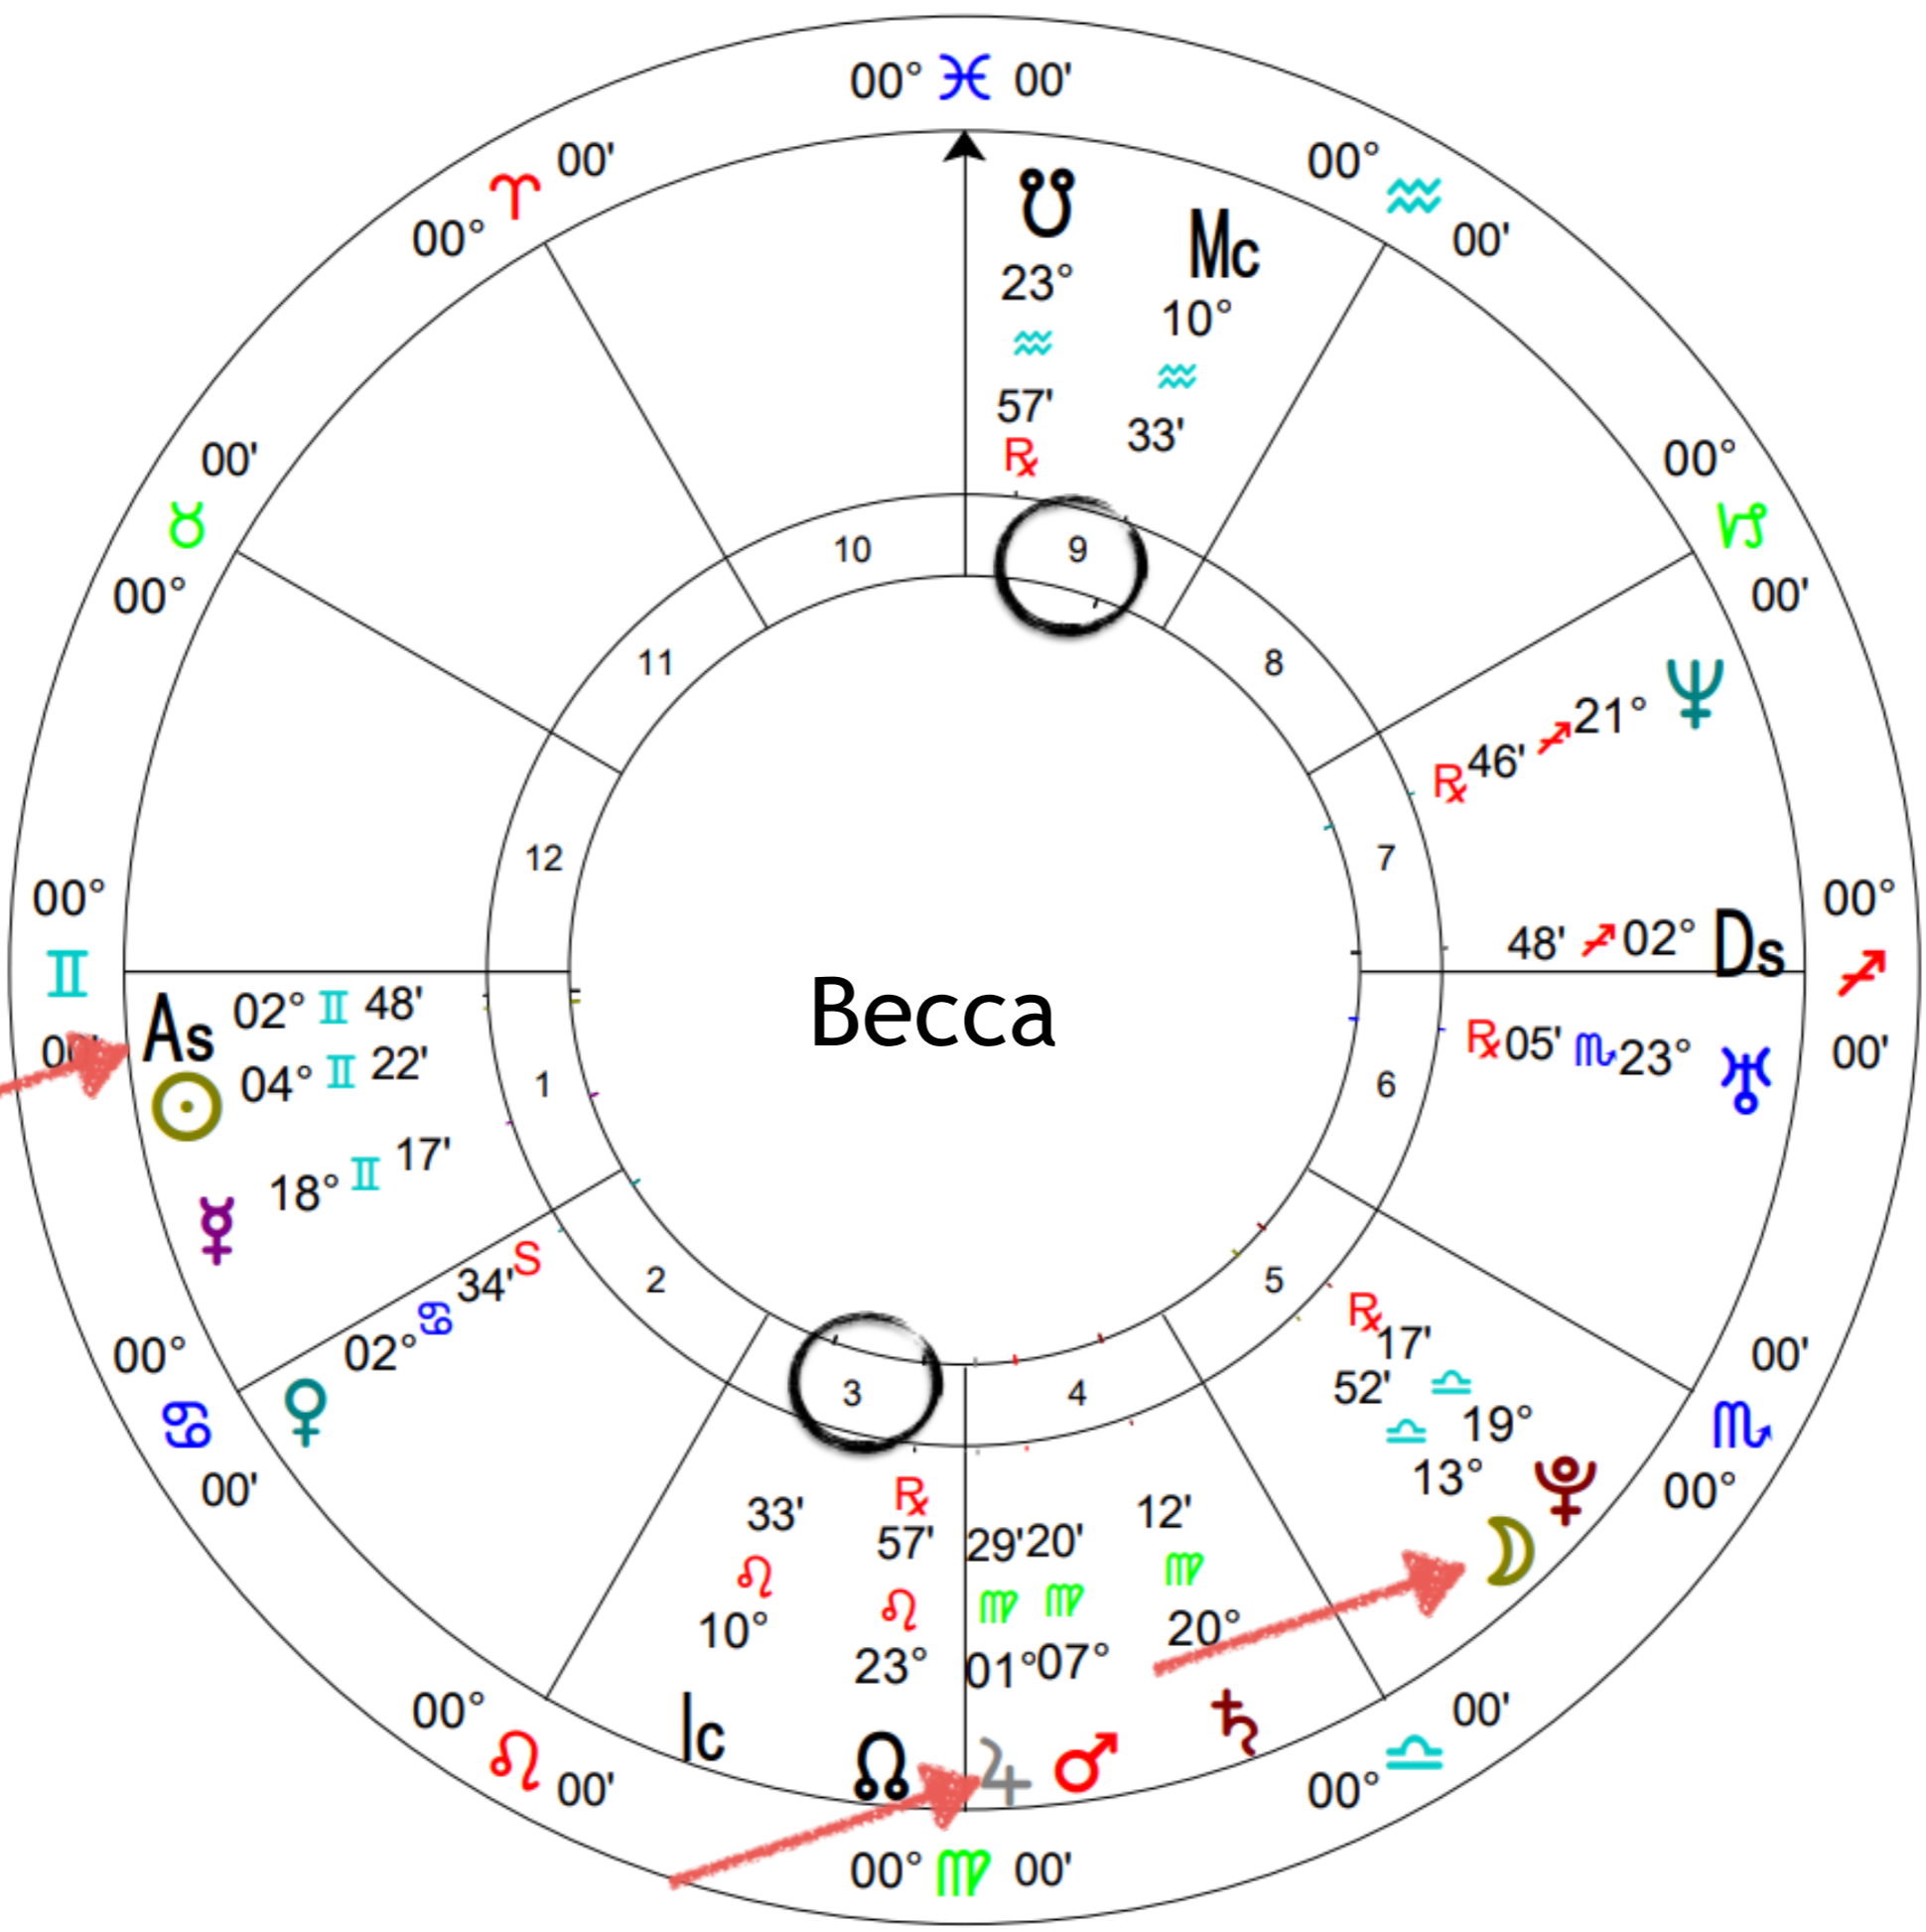

Integration Message

Jupiter

Fastest Path to Rising Sign

Jupiter

- Aries: quest for a noble cause or mission and commitment to be ALL IN to further the cause
- Taurus: quest for sensual & tantric pleasure for savoring the aesthetics of life, art of intimacy, learning to receive
- Gemini: quest for creative muse, eternal youth, fresh ideas, communication
- Cancer: quest for home and roots, something to believe in, responsible committed experience of nurturing
- Leo: quest for radical, radiant self-love, for a strong will, self-confidence to be a leader
- Virgo: quest for sacred work, co-creation with the sacred patterning of life, participation with the rhythms and cycles of the organic world

Jupiter

- Libra: quest for non-hierarchical conscious equal partnership, relationship as a path to Spirit, living in balance between individual self-knowledge & consensus reality
- Scorpio: quest for complete experience & command of life force energy and will, sexuality as an enlightenment path
- Sagittarius: quest for truth and the meaning of life, expansion of self to widest possible horizons, continual renewal of vision
- Capricorn: quest for the rules and principles of the operating manual for life, responsible administration, emerging elder
- Aquarius: quest for detachment & cosmic overview, for visionary eccentricity & cosmic consciousness
- Pisces: quest for empathic service, devotional surest, mystical union, and visionary dream, Bodhisattva ideal