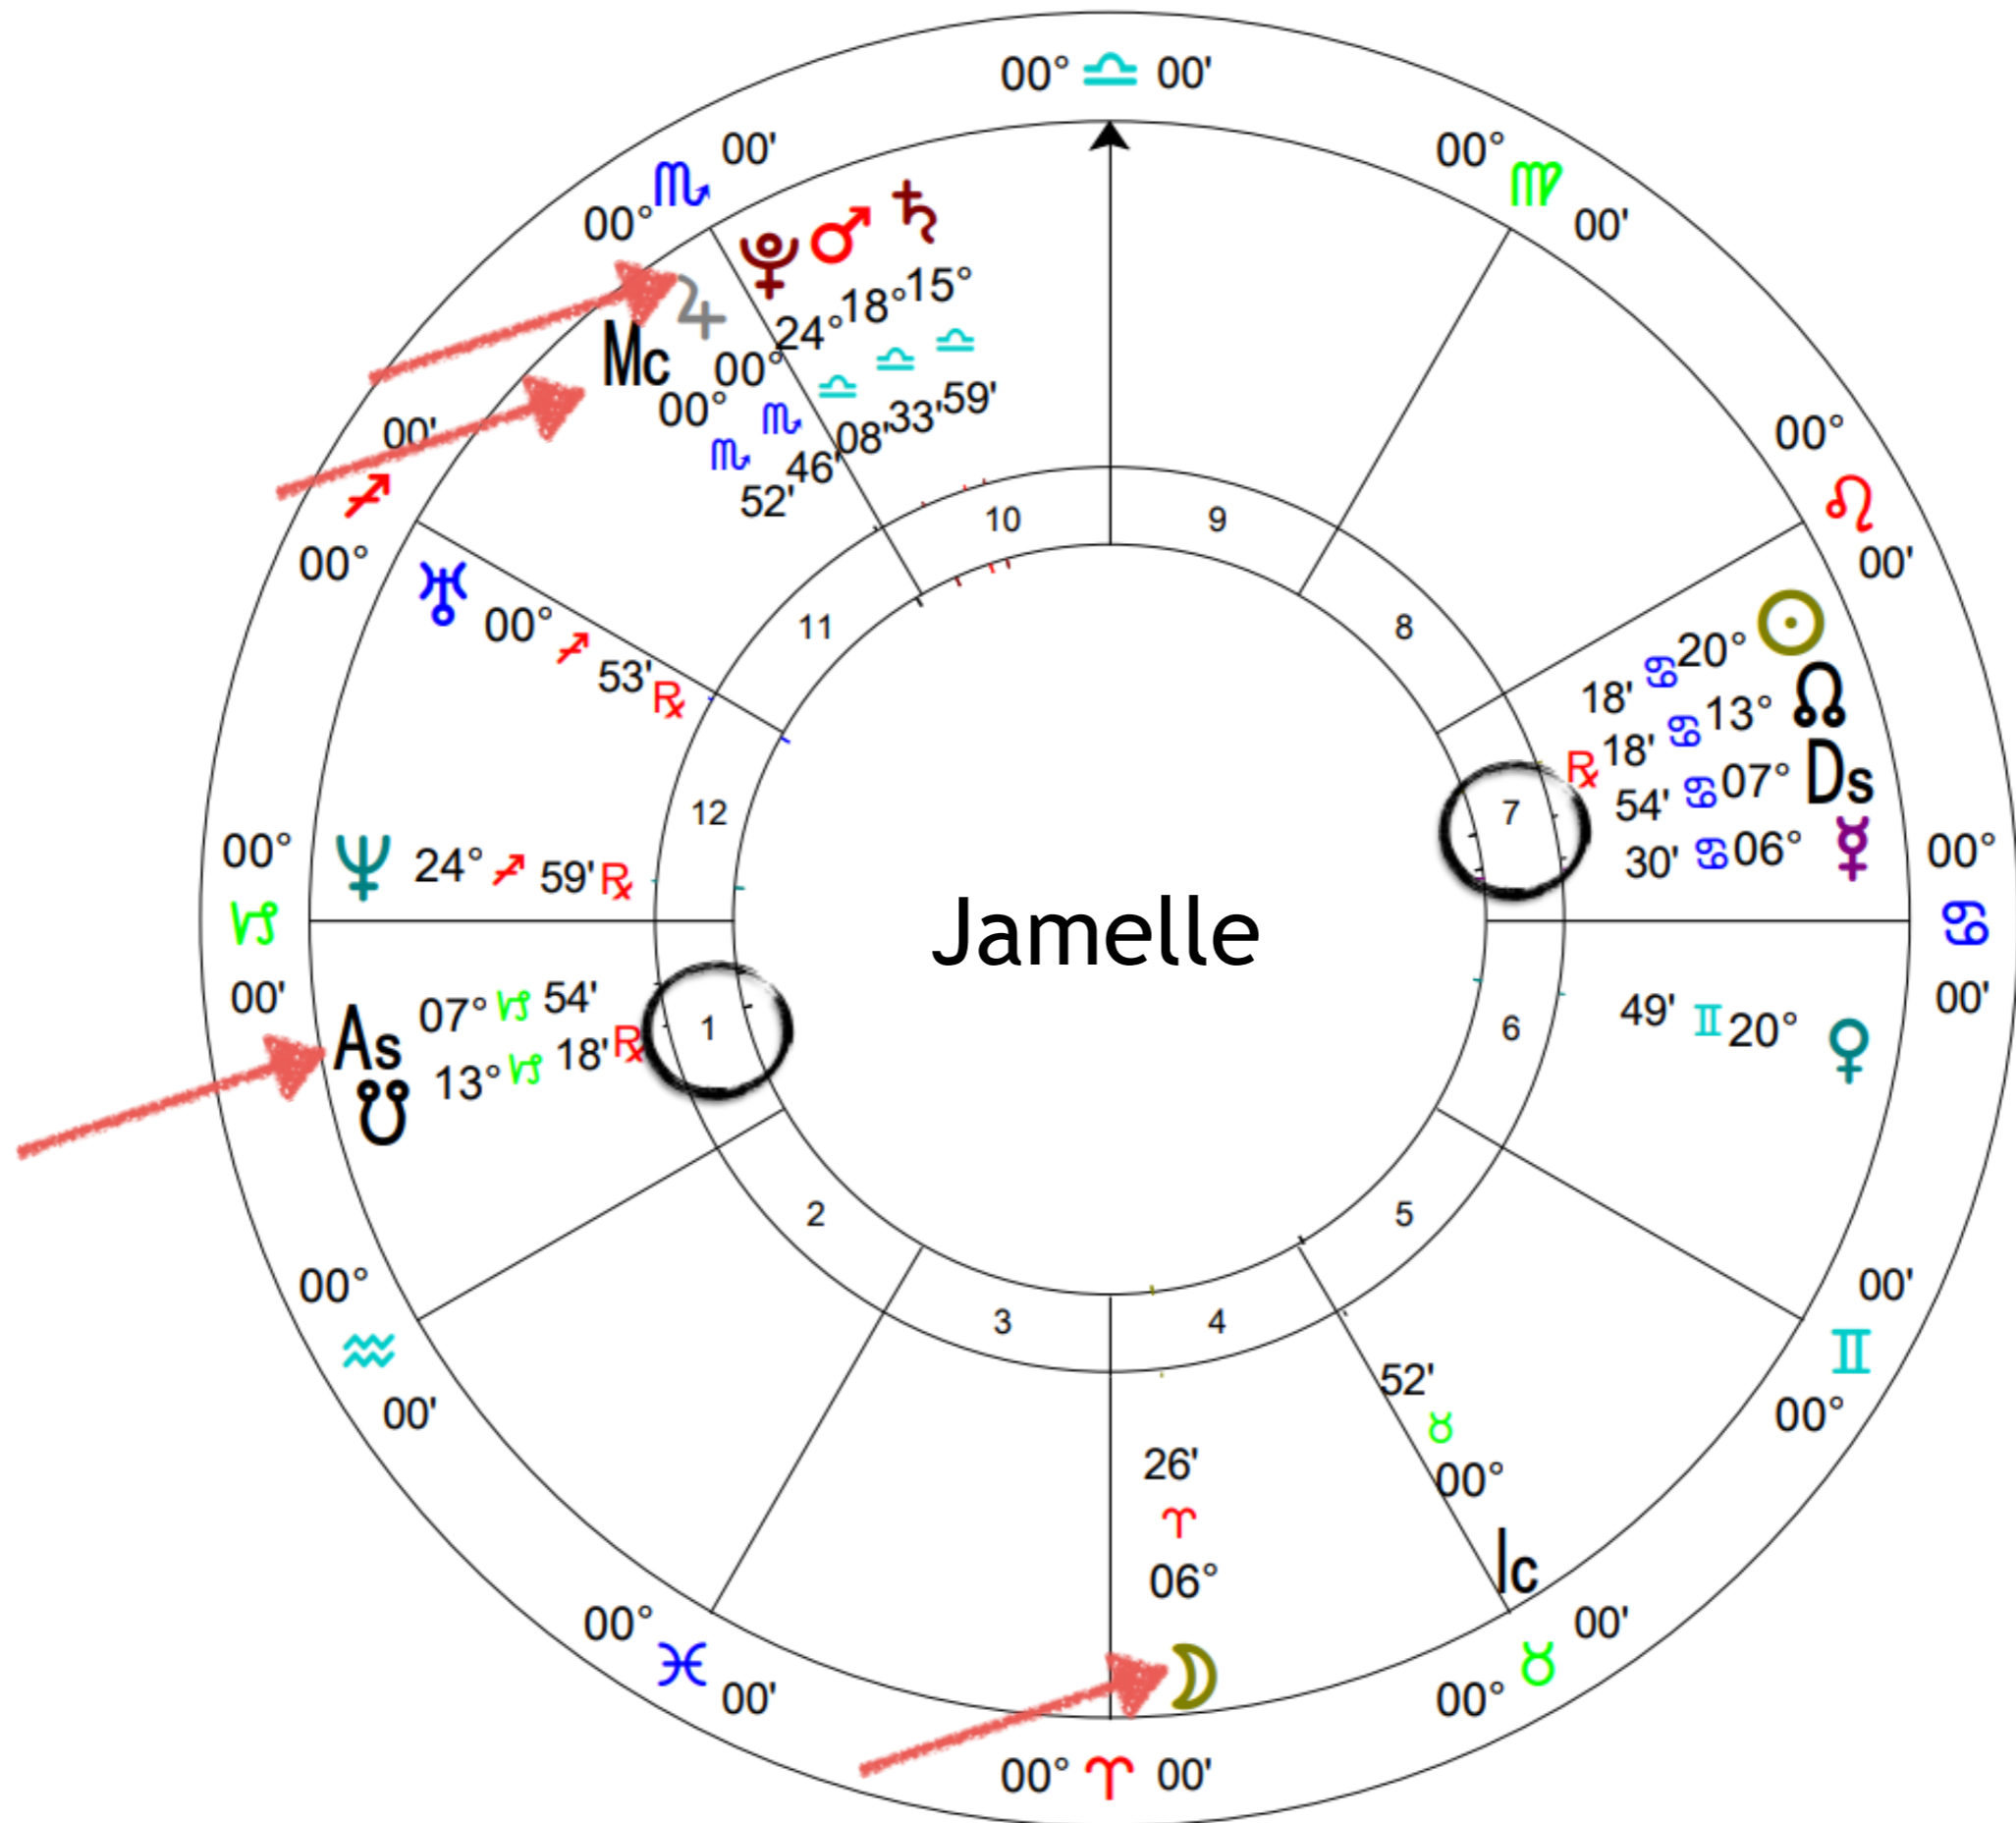

Jupiter

- Libra: quest for non-hierarchical conscious equal partnership, relationship as a path to Spirit, living in balance between individual self-knowledge & consensus reality
- Scorpio: quest for complete experience & command of life force energy and will, sexuality as an enlightenment path
- Sagittarius: quest for truth and the meaning of life, expansion of self to widest possible horizons, continual renewal of vision
- Capricorn: quest for the rules and principles of the operating manual for life, responsible administration, emerging elder
- Aquarius: quest for detachment & cosmic overview, for visionary eccentricity & cosmic consciousness
- Pisces: quest for empathic service, devotional surest, mystical union, and visionary dream, Bodhisattva ideal

Message from Your Jupiter Archetype

Jupiter

Fastest Path to Rising Sign

**Message from Jupiter Coming from
Moon to Rising Sign Fastest Path**

Mid Heaven

Right Livelihood

Cynthia

As 06° 43'

Mc 13° 52'

Ds 18' 05°

♁ 03° 04' 05"

♋ 15' 24"

Right Livelihood

- Aries: Includes center-on-self, Spontaneity, Aggressive Play, Protects the Cosmic Order
- Taurus: Includes Aesthetics, Intimacy as an art form, Receptivity, Brings Spirit into Matter to Enjoy
- Gemini: Includes Analytical Mind, Communication, Logical & Mental Interconnectedness, Creative Mind
- Cancer: Includes Responsible Nurturing, Home & Roots, Group you work with or connect to needs to feel like family
- Leo: Includes Sovereign Self, Radiant Self-love, Leadership, Some visibility
- Virgo: Includes working with the Patterning of the Organic World & of Soul, Dedication to Sacred Work