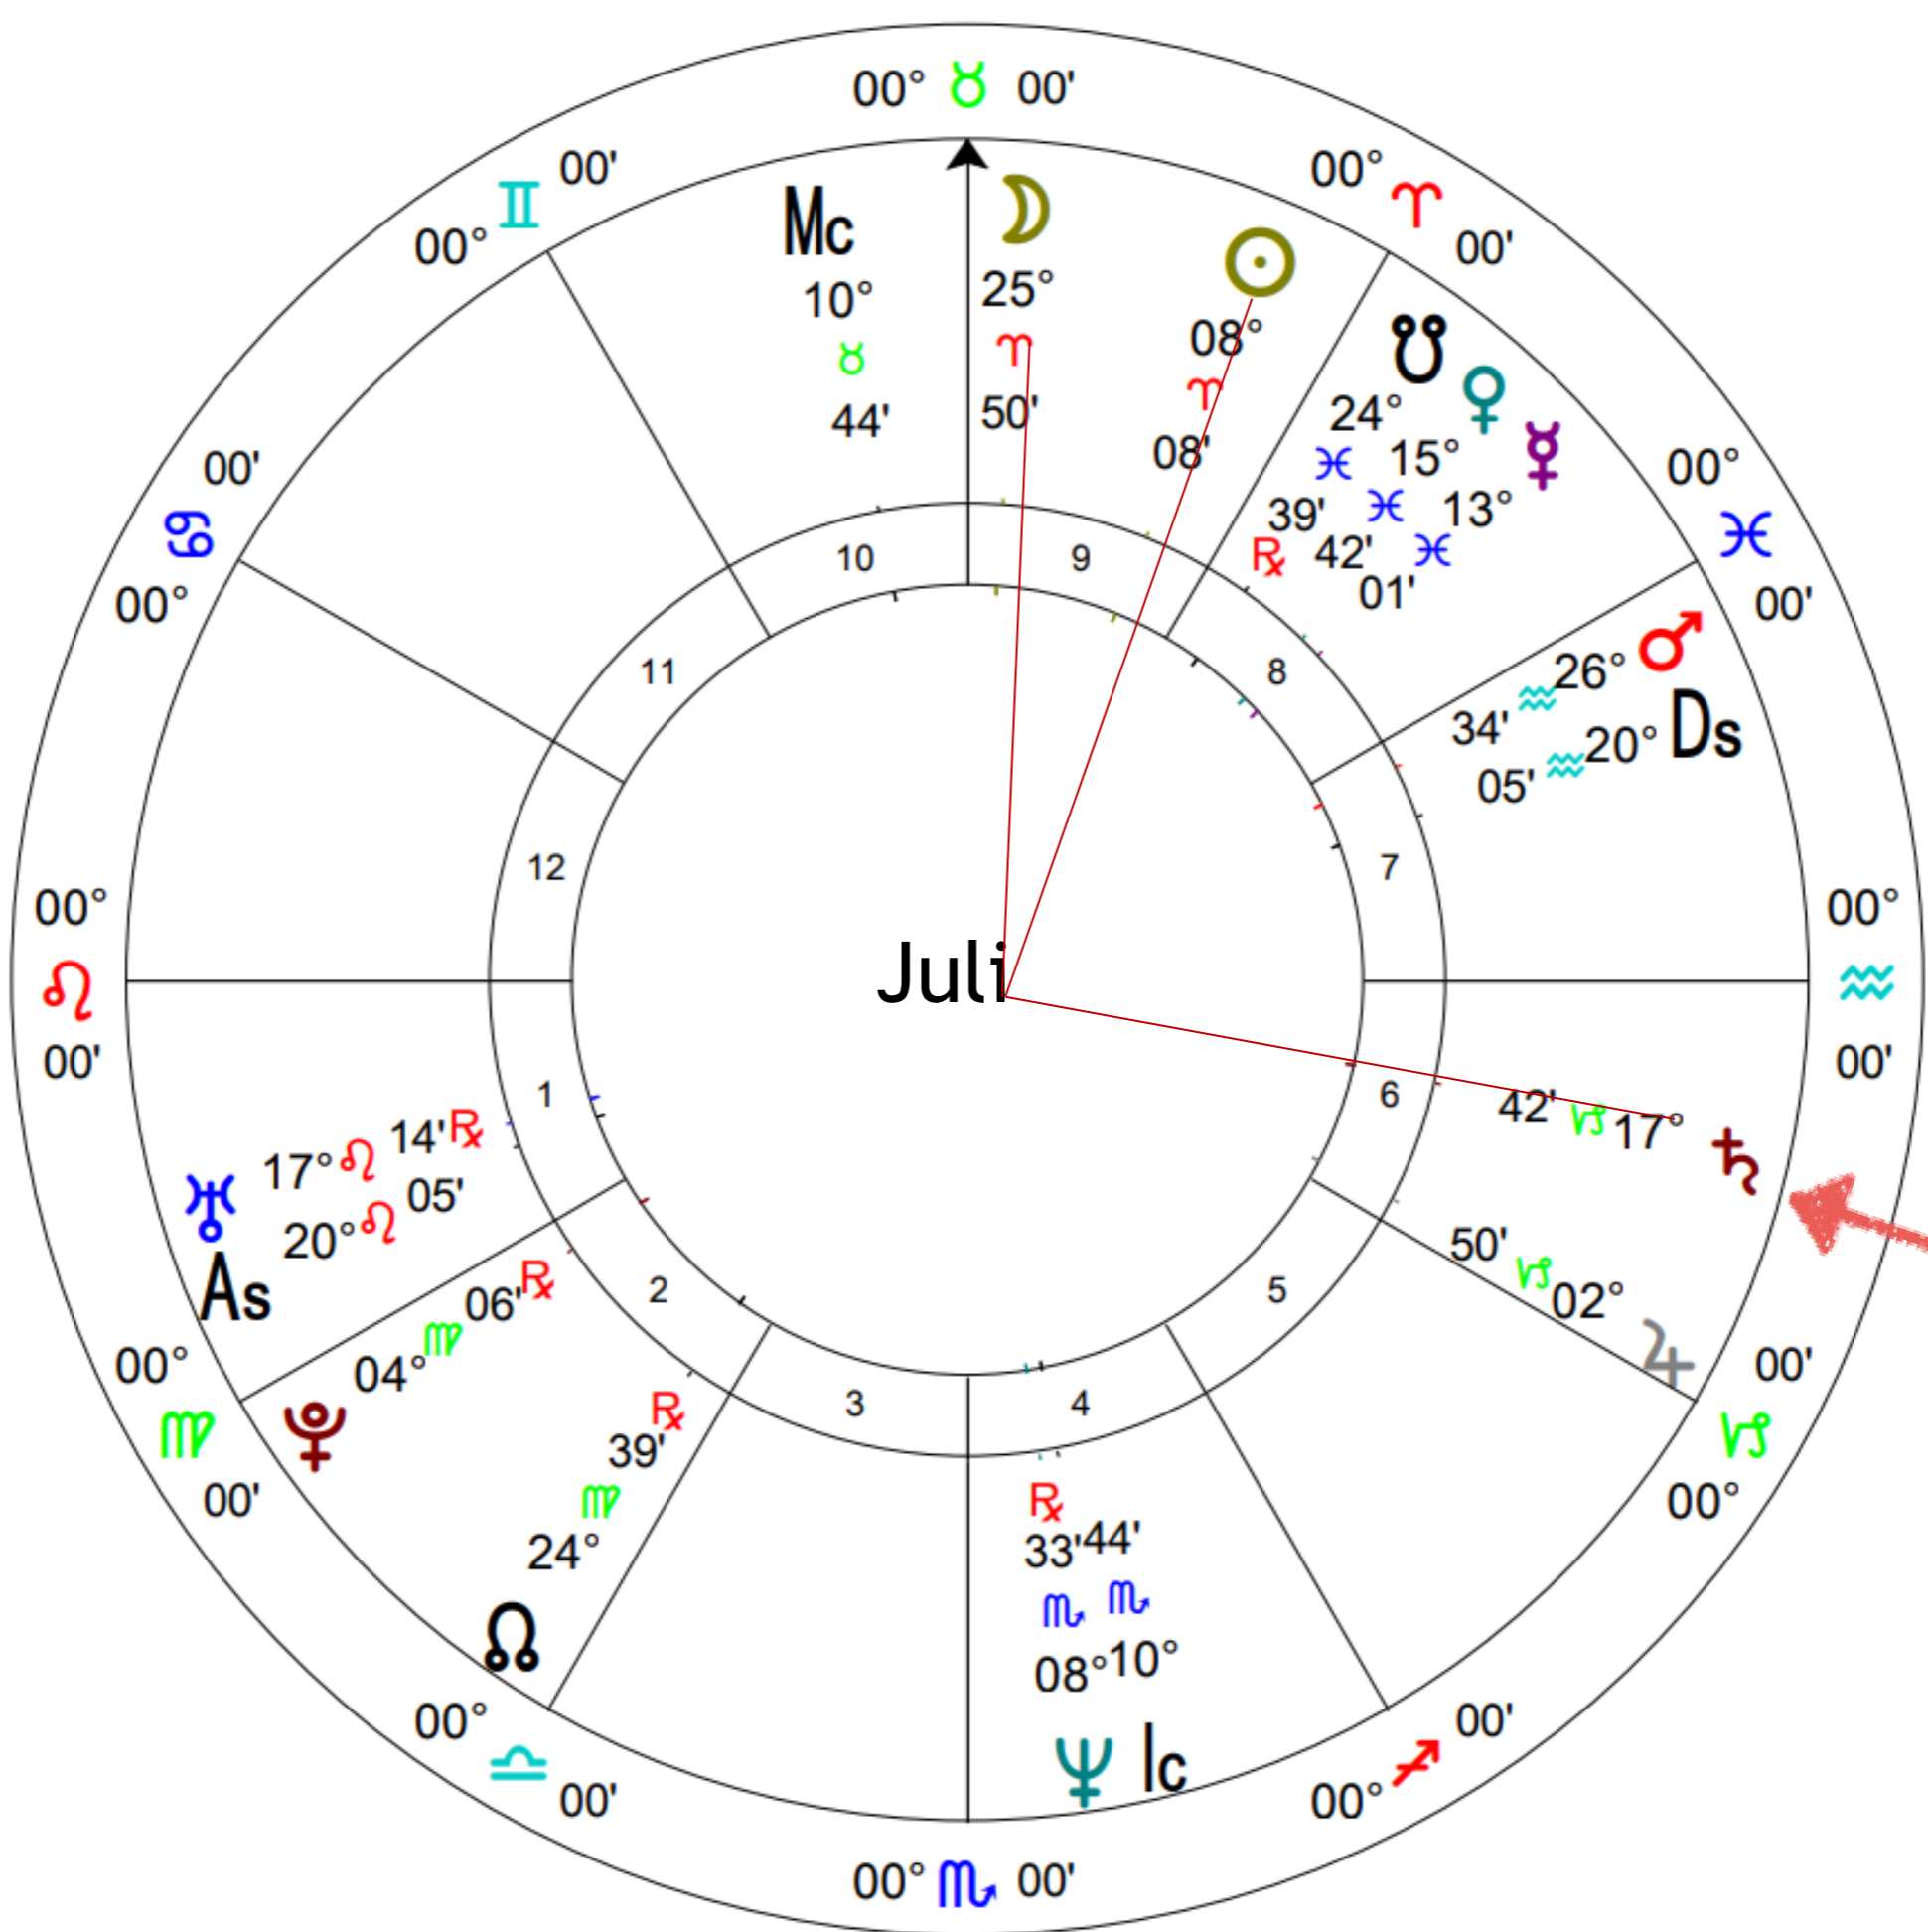

# Square

90 Degrees Apart  
Within 10 Degrees

# Sacred Creation Dance with Saturn