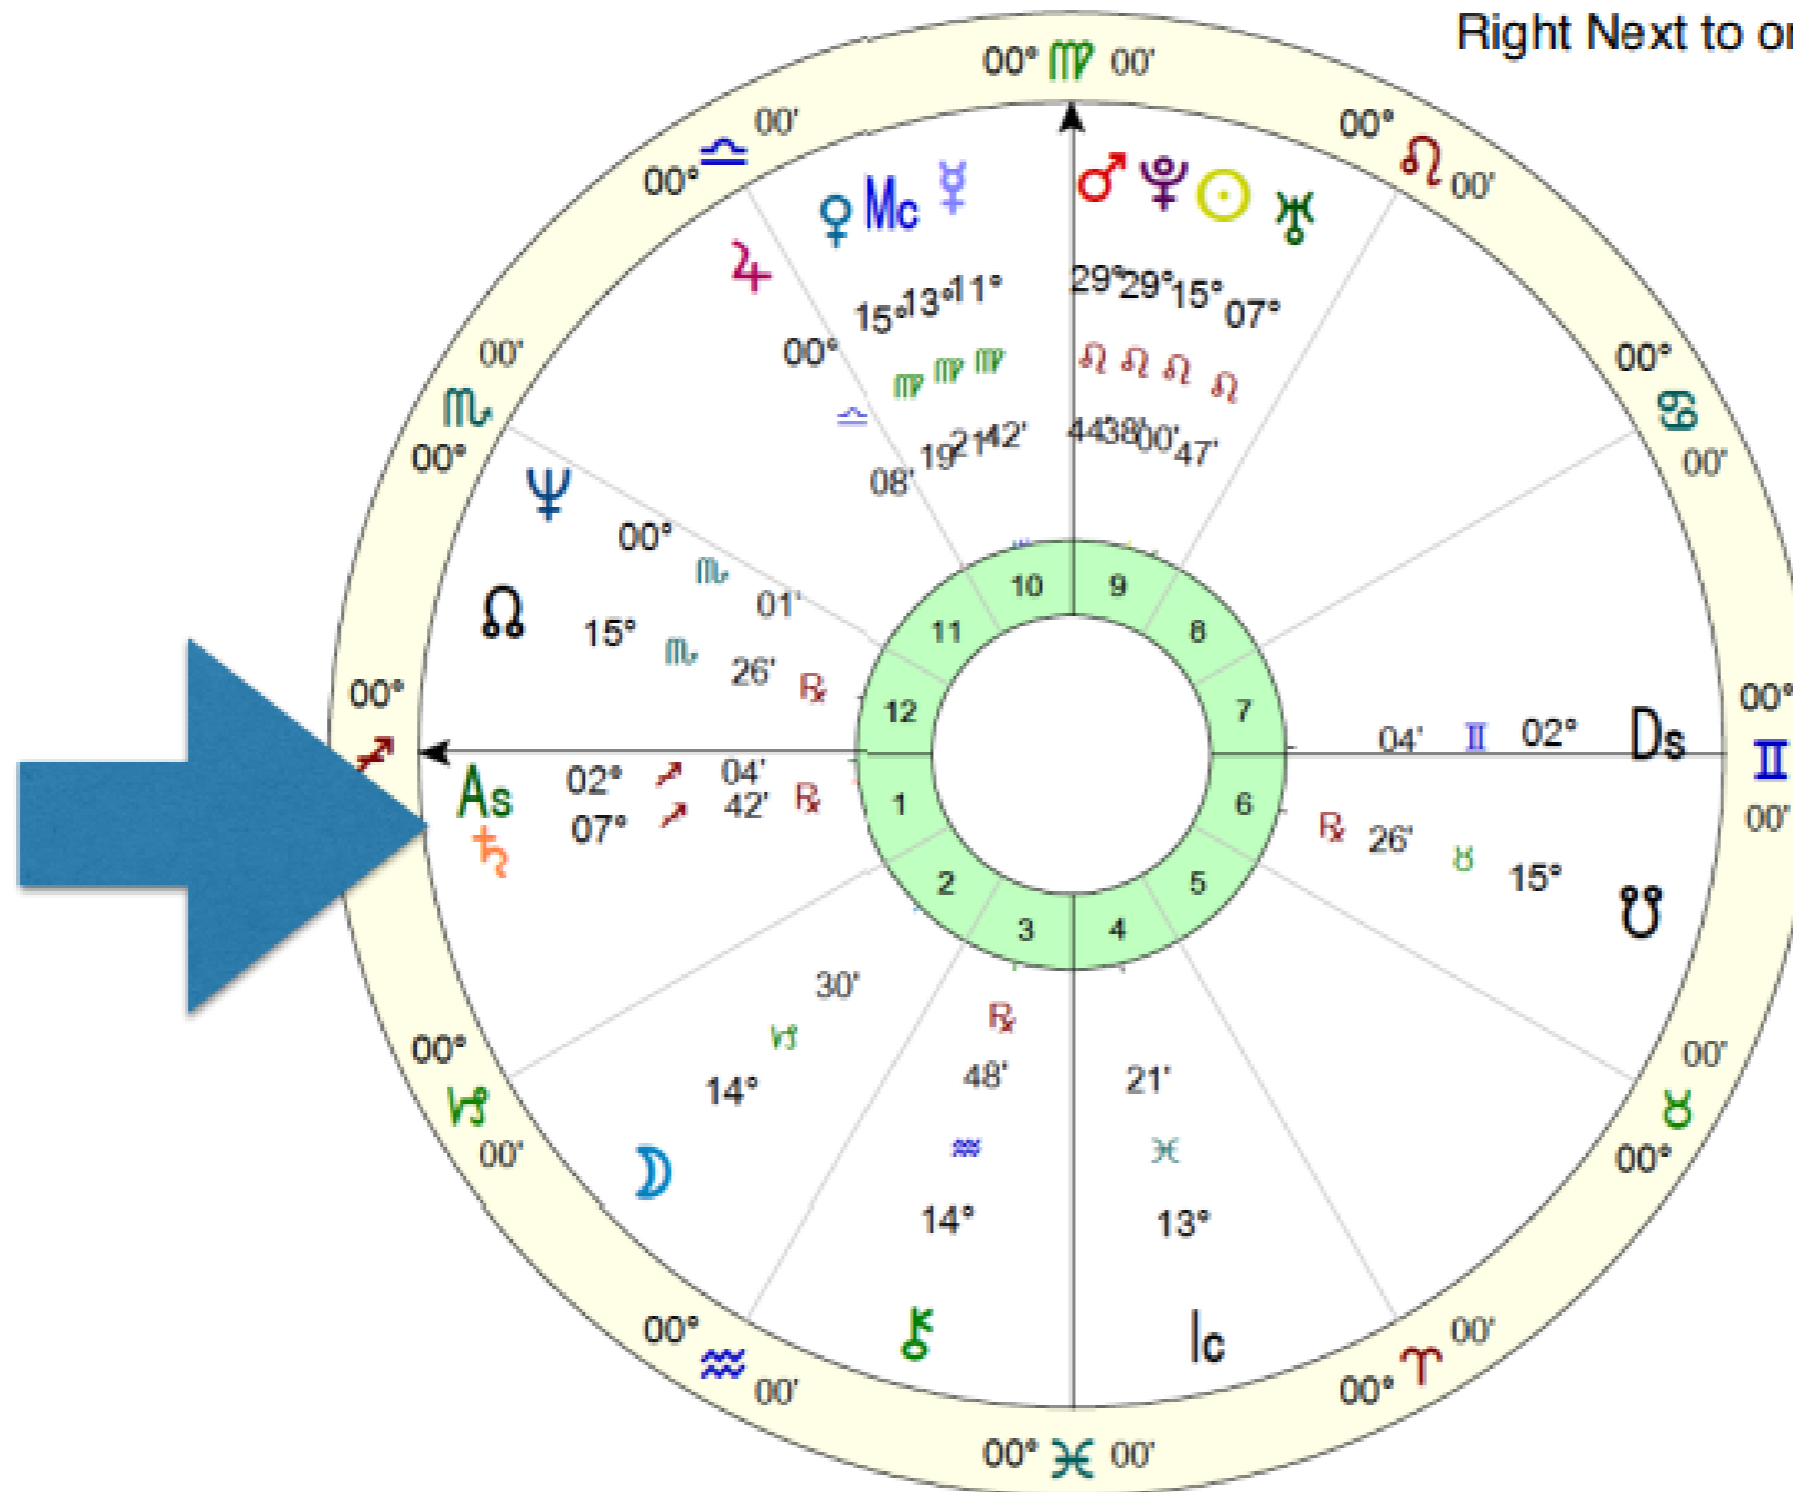

# Look for Saturn Complexes

- Conjunction - Right next or within 10 degrees
- Opposition - Across the chart within 10 degrees
- Square - 90 degrees apart within 10 degrees
- Intuitive Relationship

*Saturn*

# Conjunction

Right Next to or Within 10 Degrees