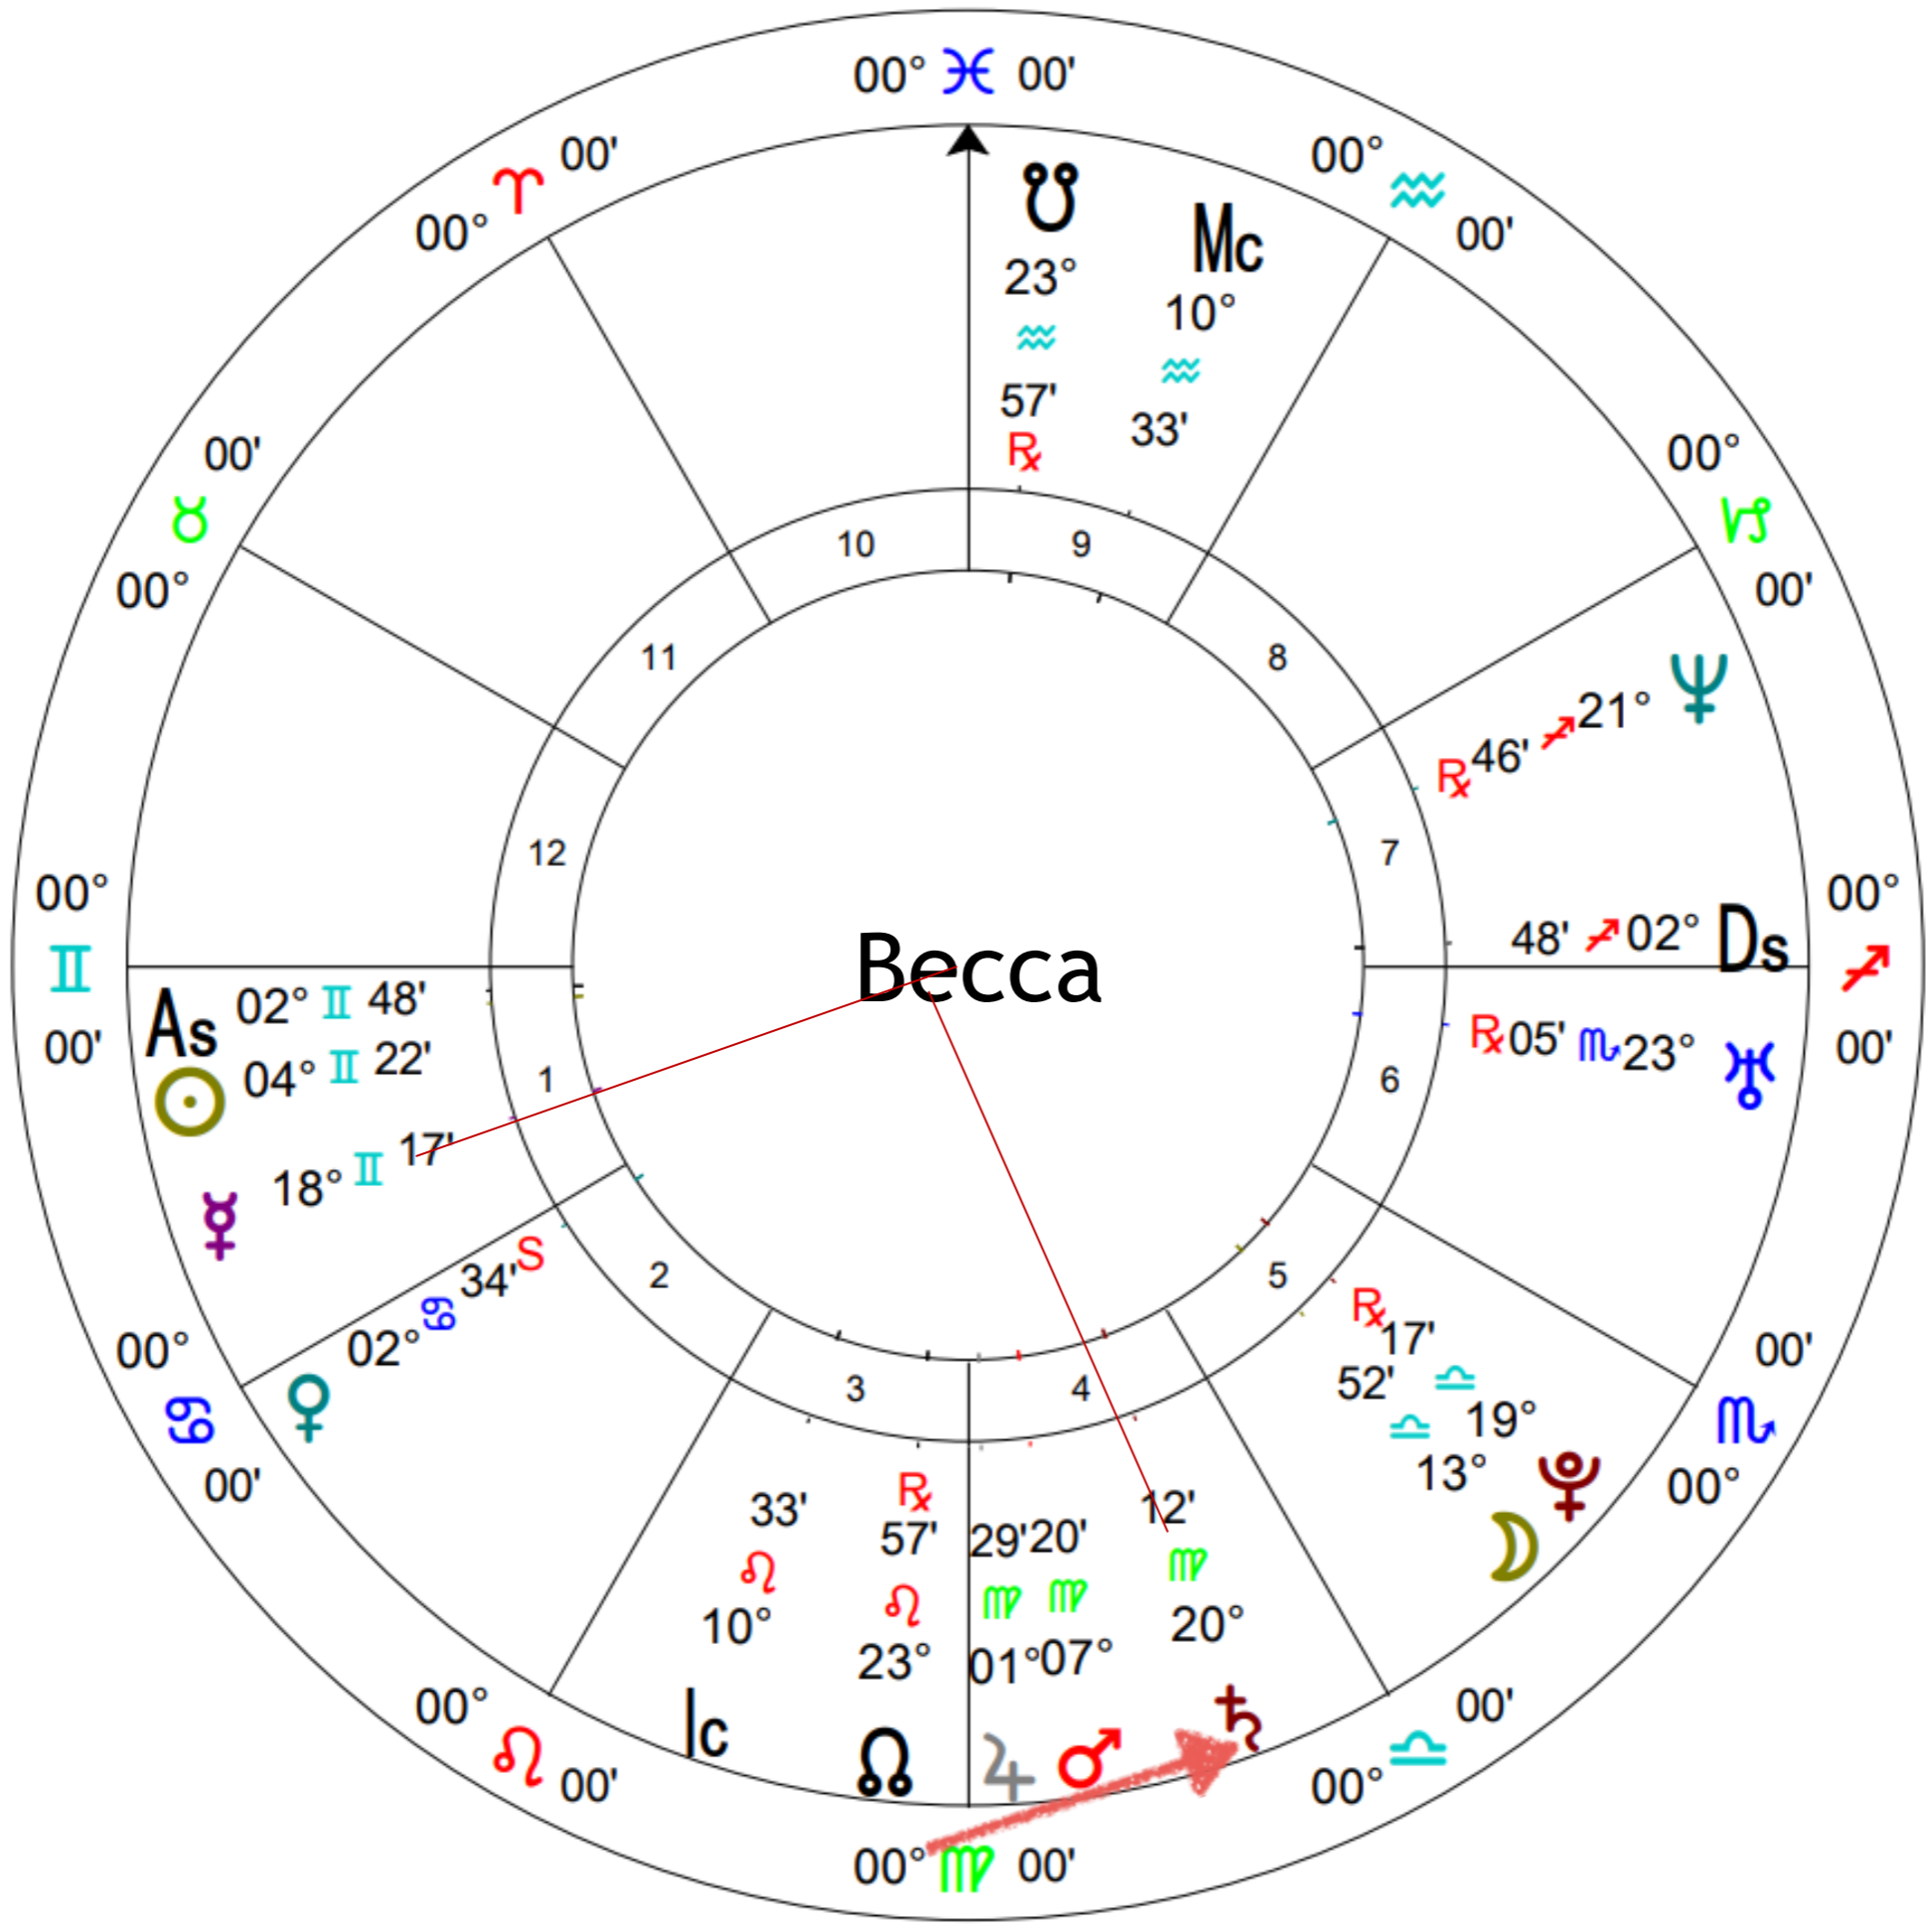

# Square

90 Degrees Apart  
Within 10 Degrees

# Sacred Creation Dance with Saturn