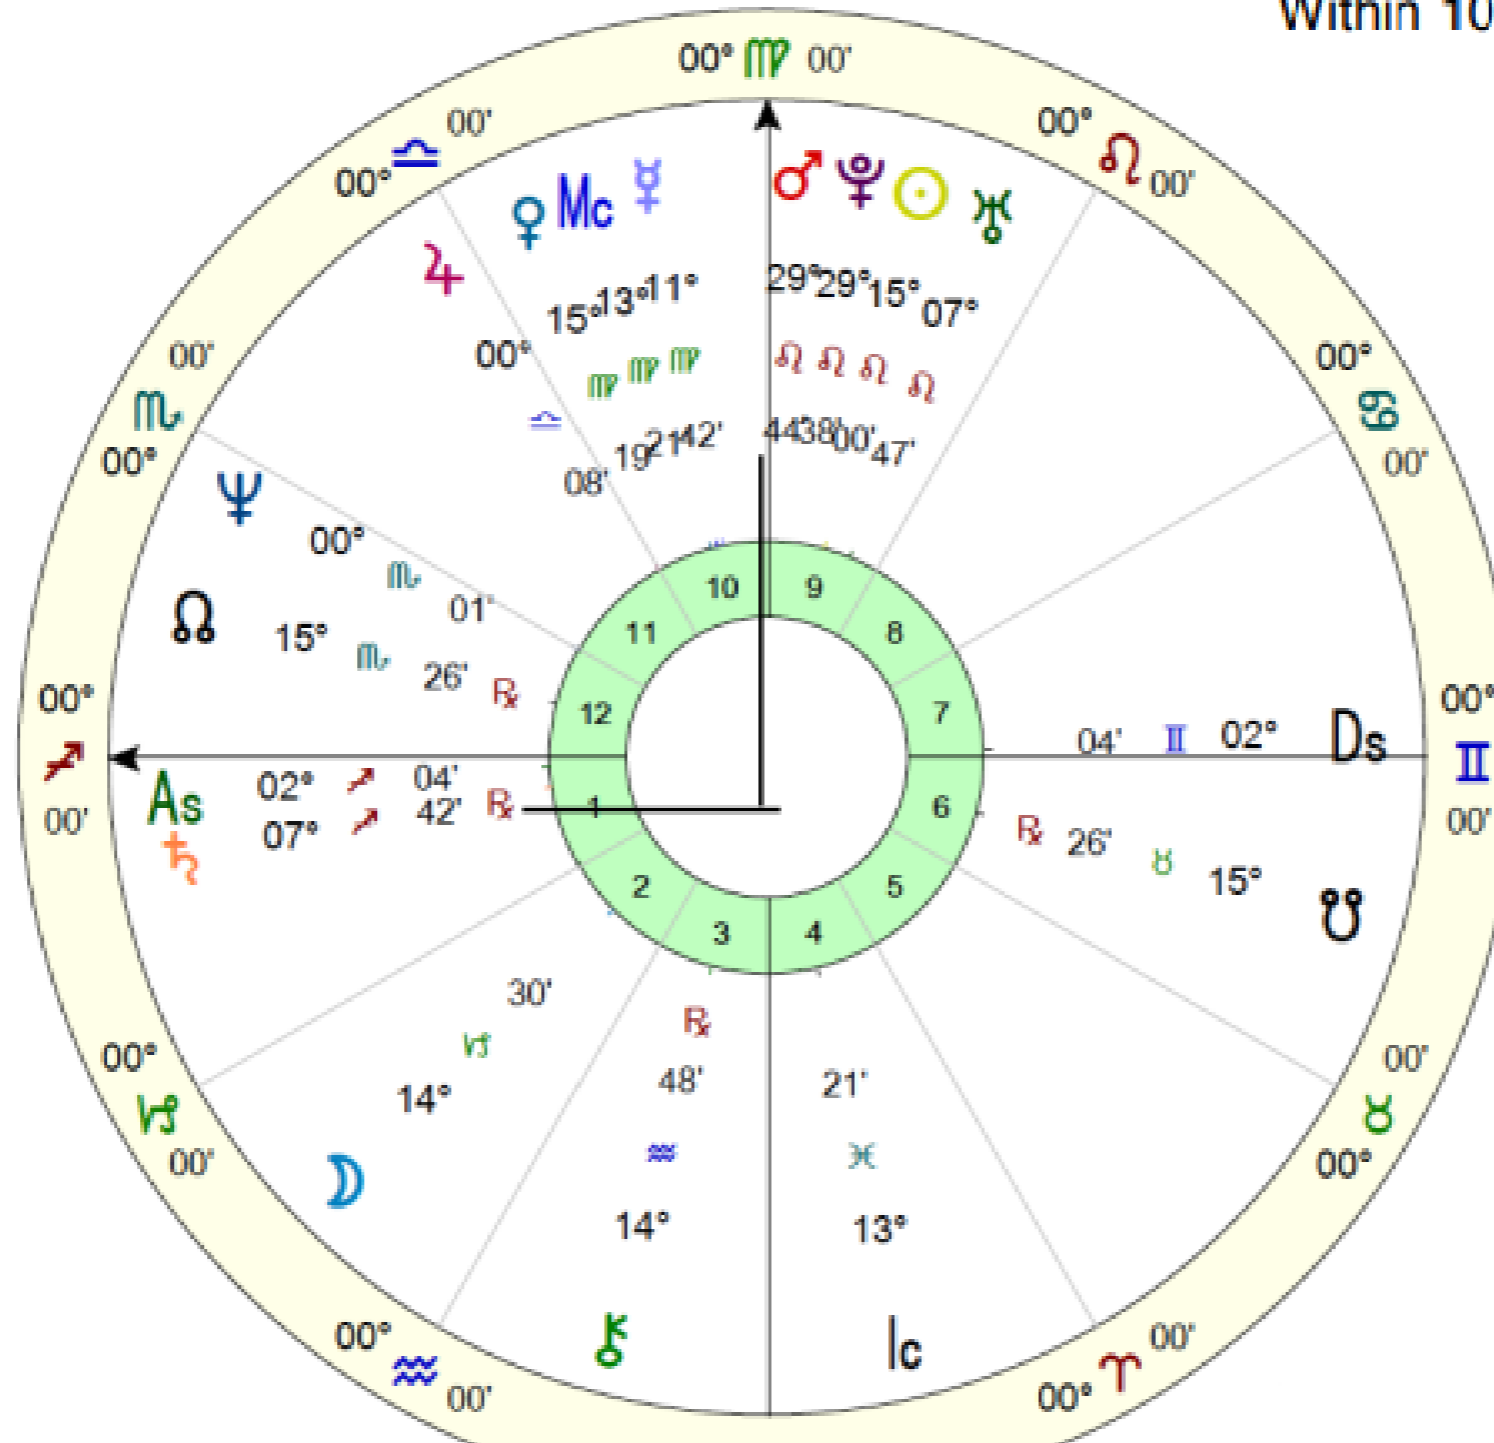

# Look for Saturn Complexes

- Conjunction - Right next or within 10 degrees
- Opposition - Across the chart within 10 degrees
- Square - 90 degrees apart within 10 degrees
- Intuitive Relationship

*Saturn*

# Conjunction

Right Next to or Within 10 Degrees

# Opposition

Across Within 10 Degrees

a

# Square

90 Degrees Apart  
Within 10 Degrees