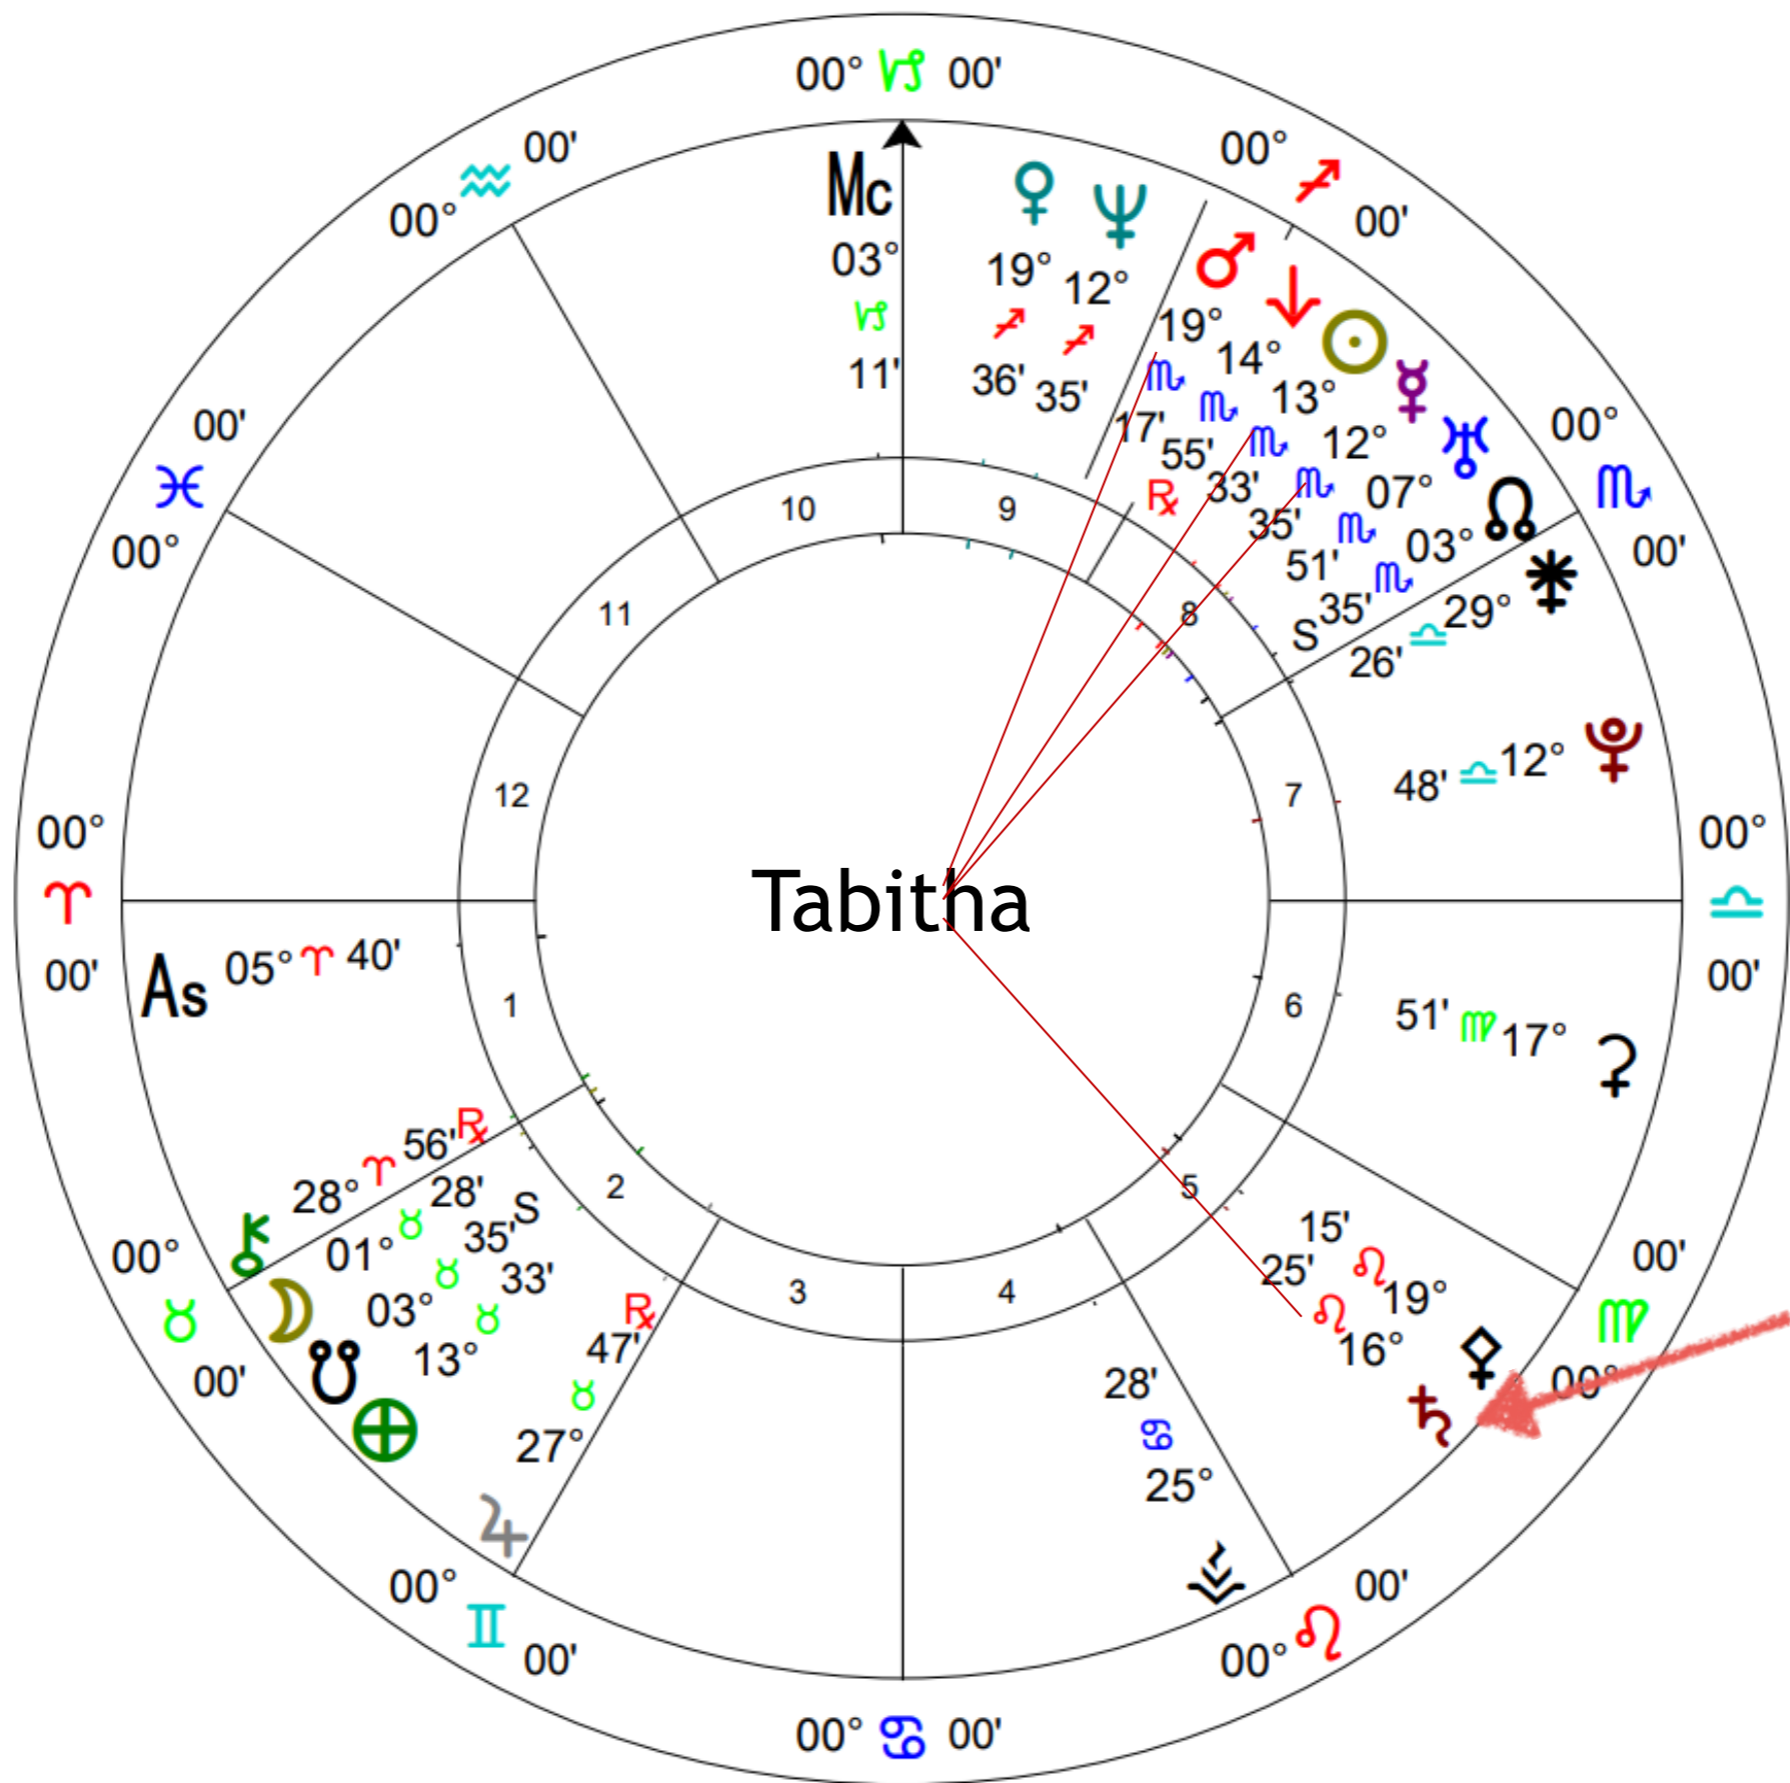

# Square

90 Degrees Apart  
Within 10 Degrees

# Sacred Creation Dance with Saturn