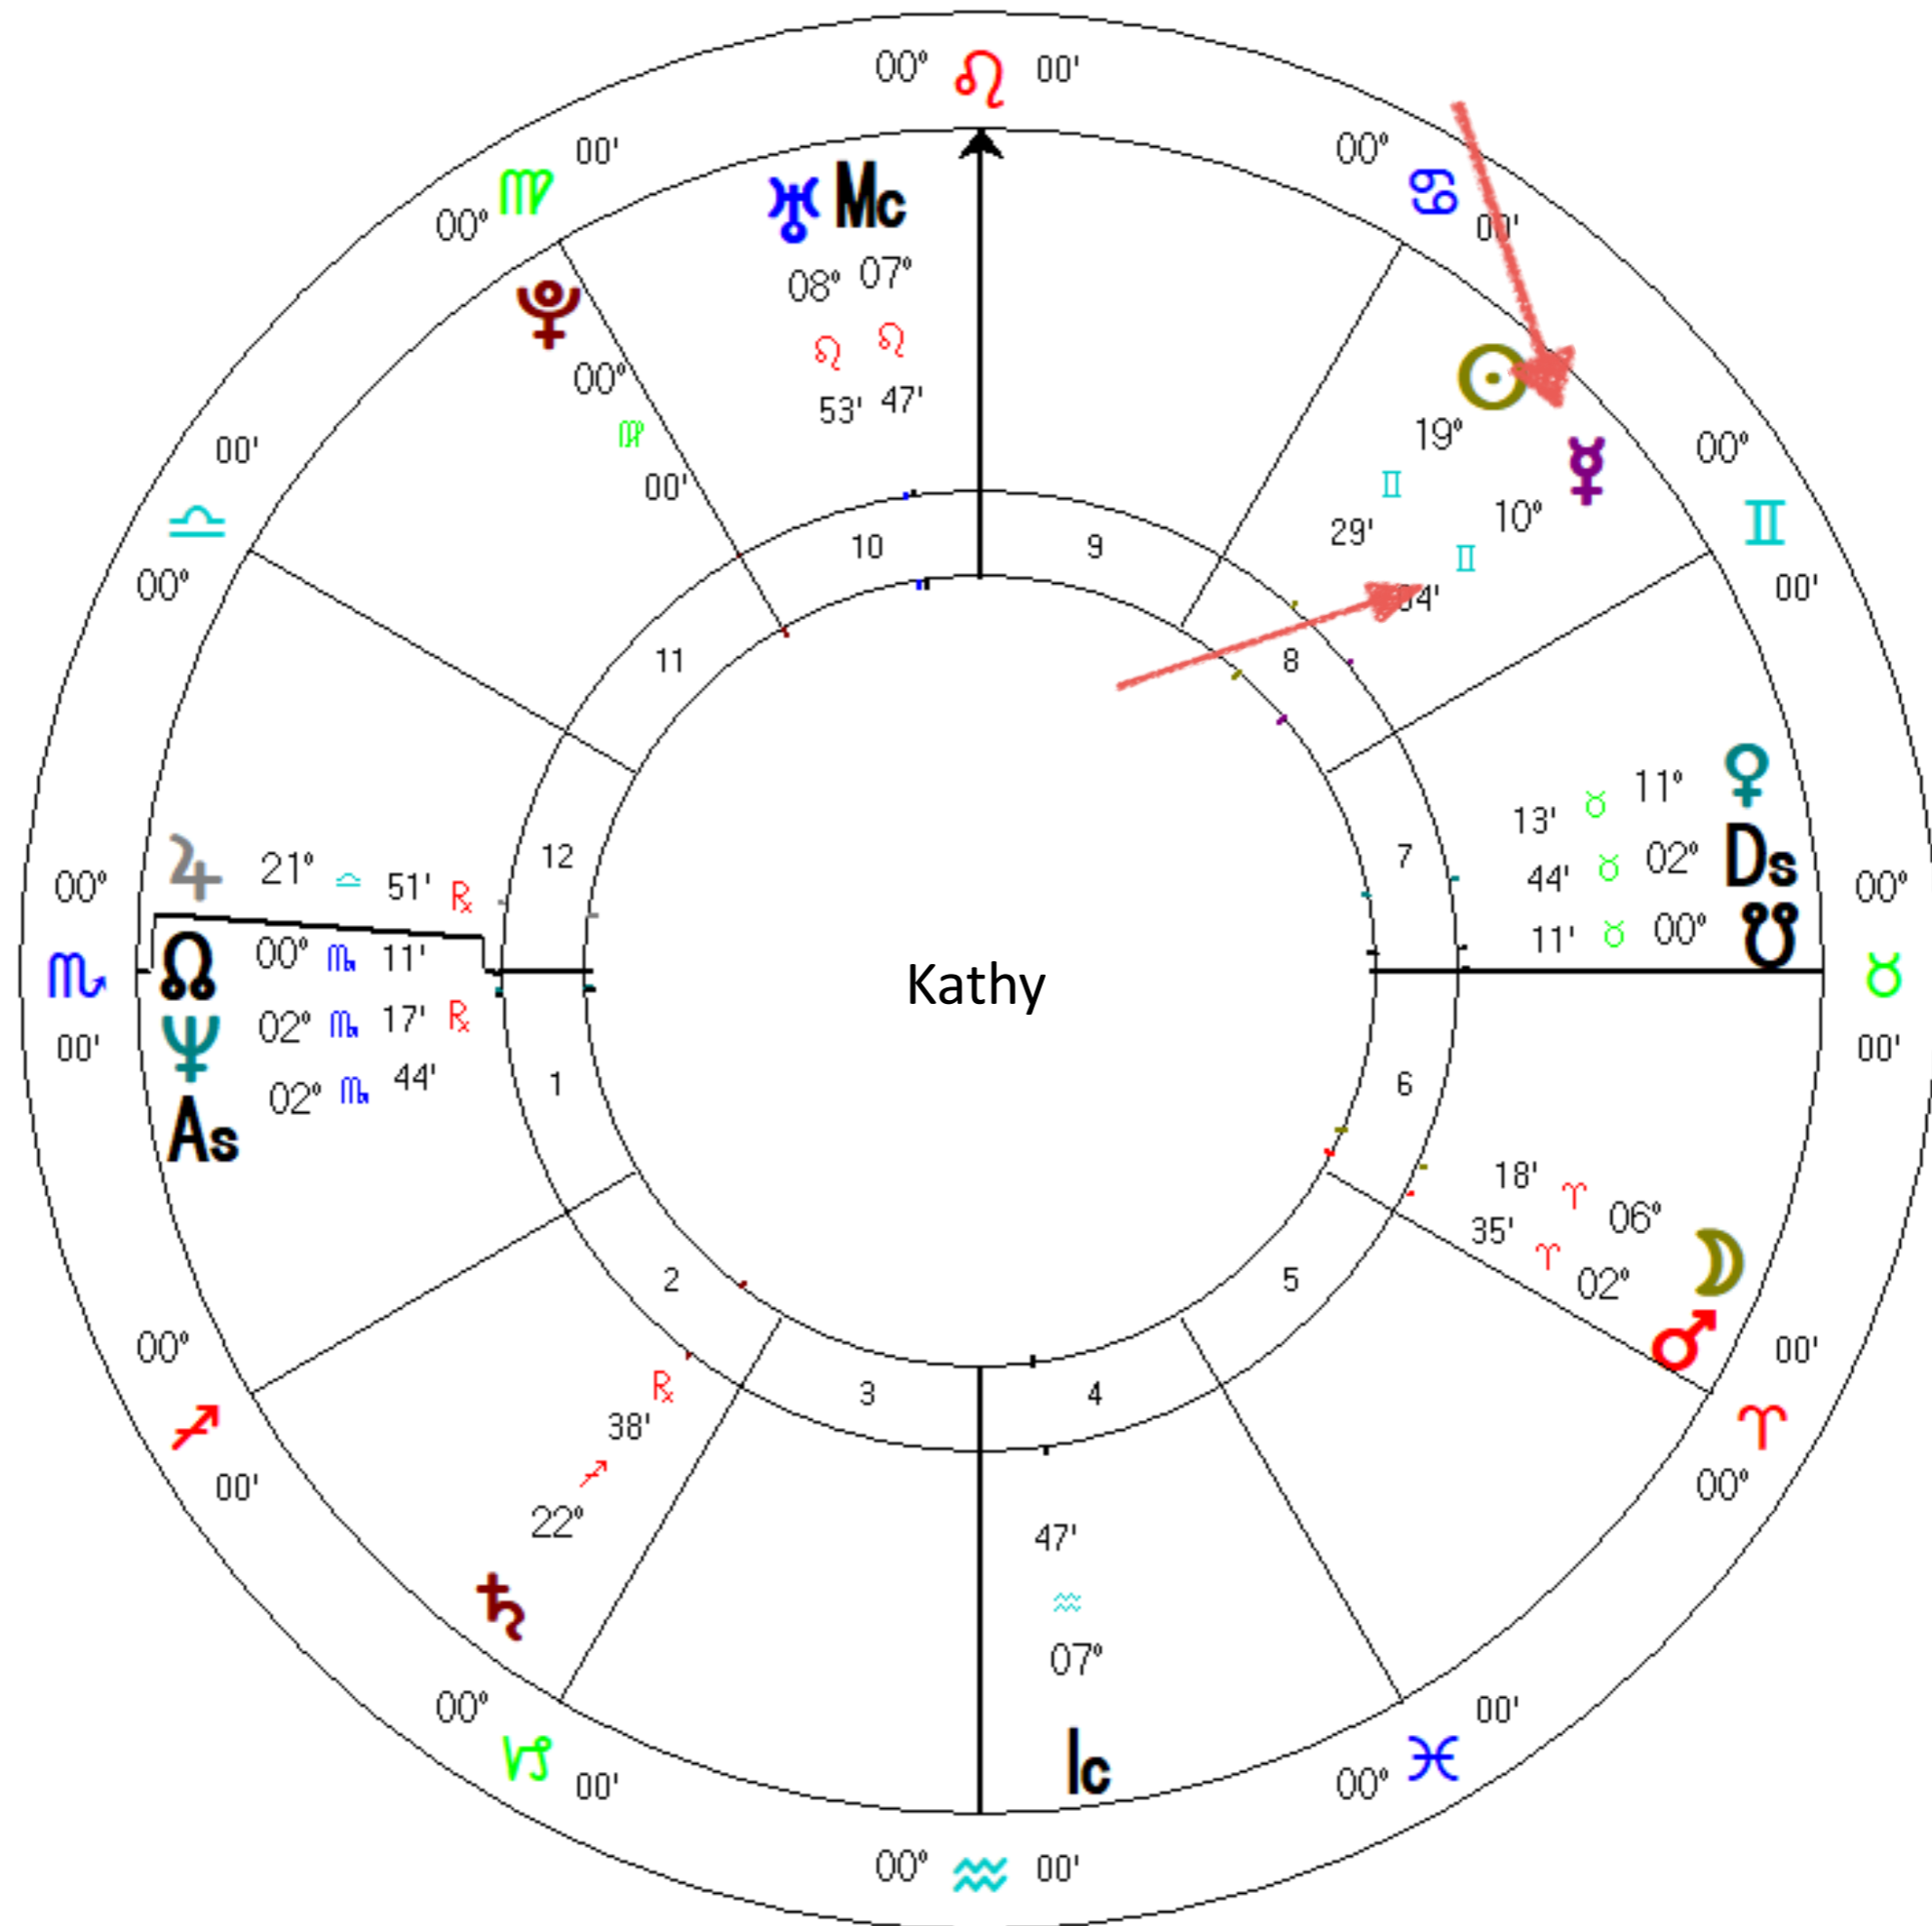

Kathy

Mc

As

Ds

lc