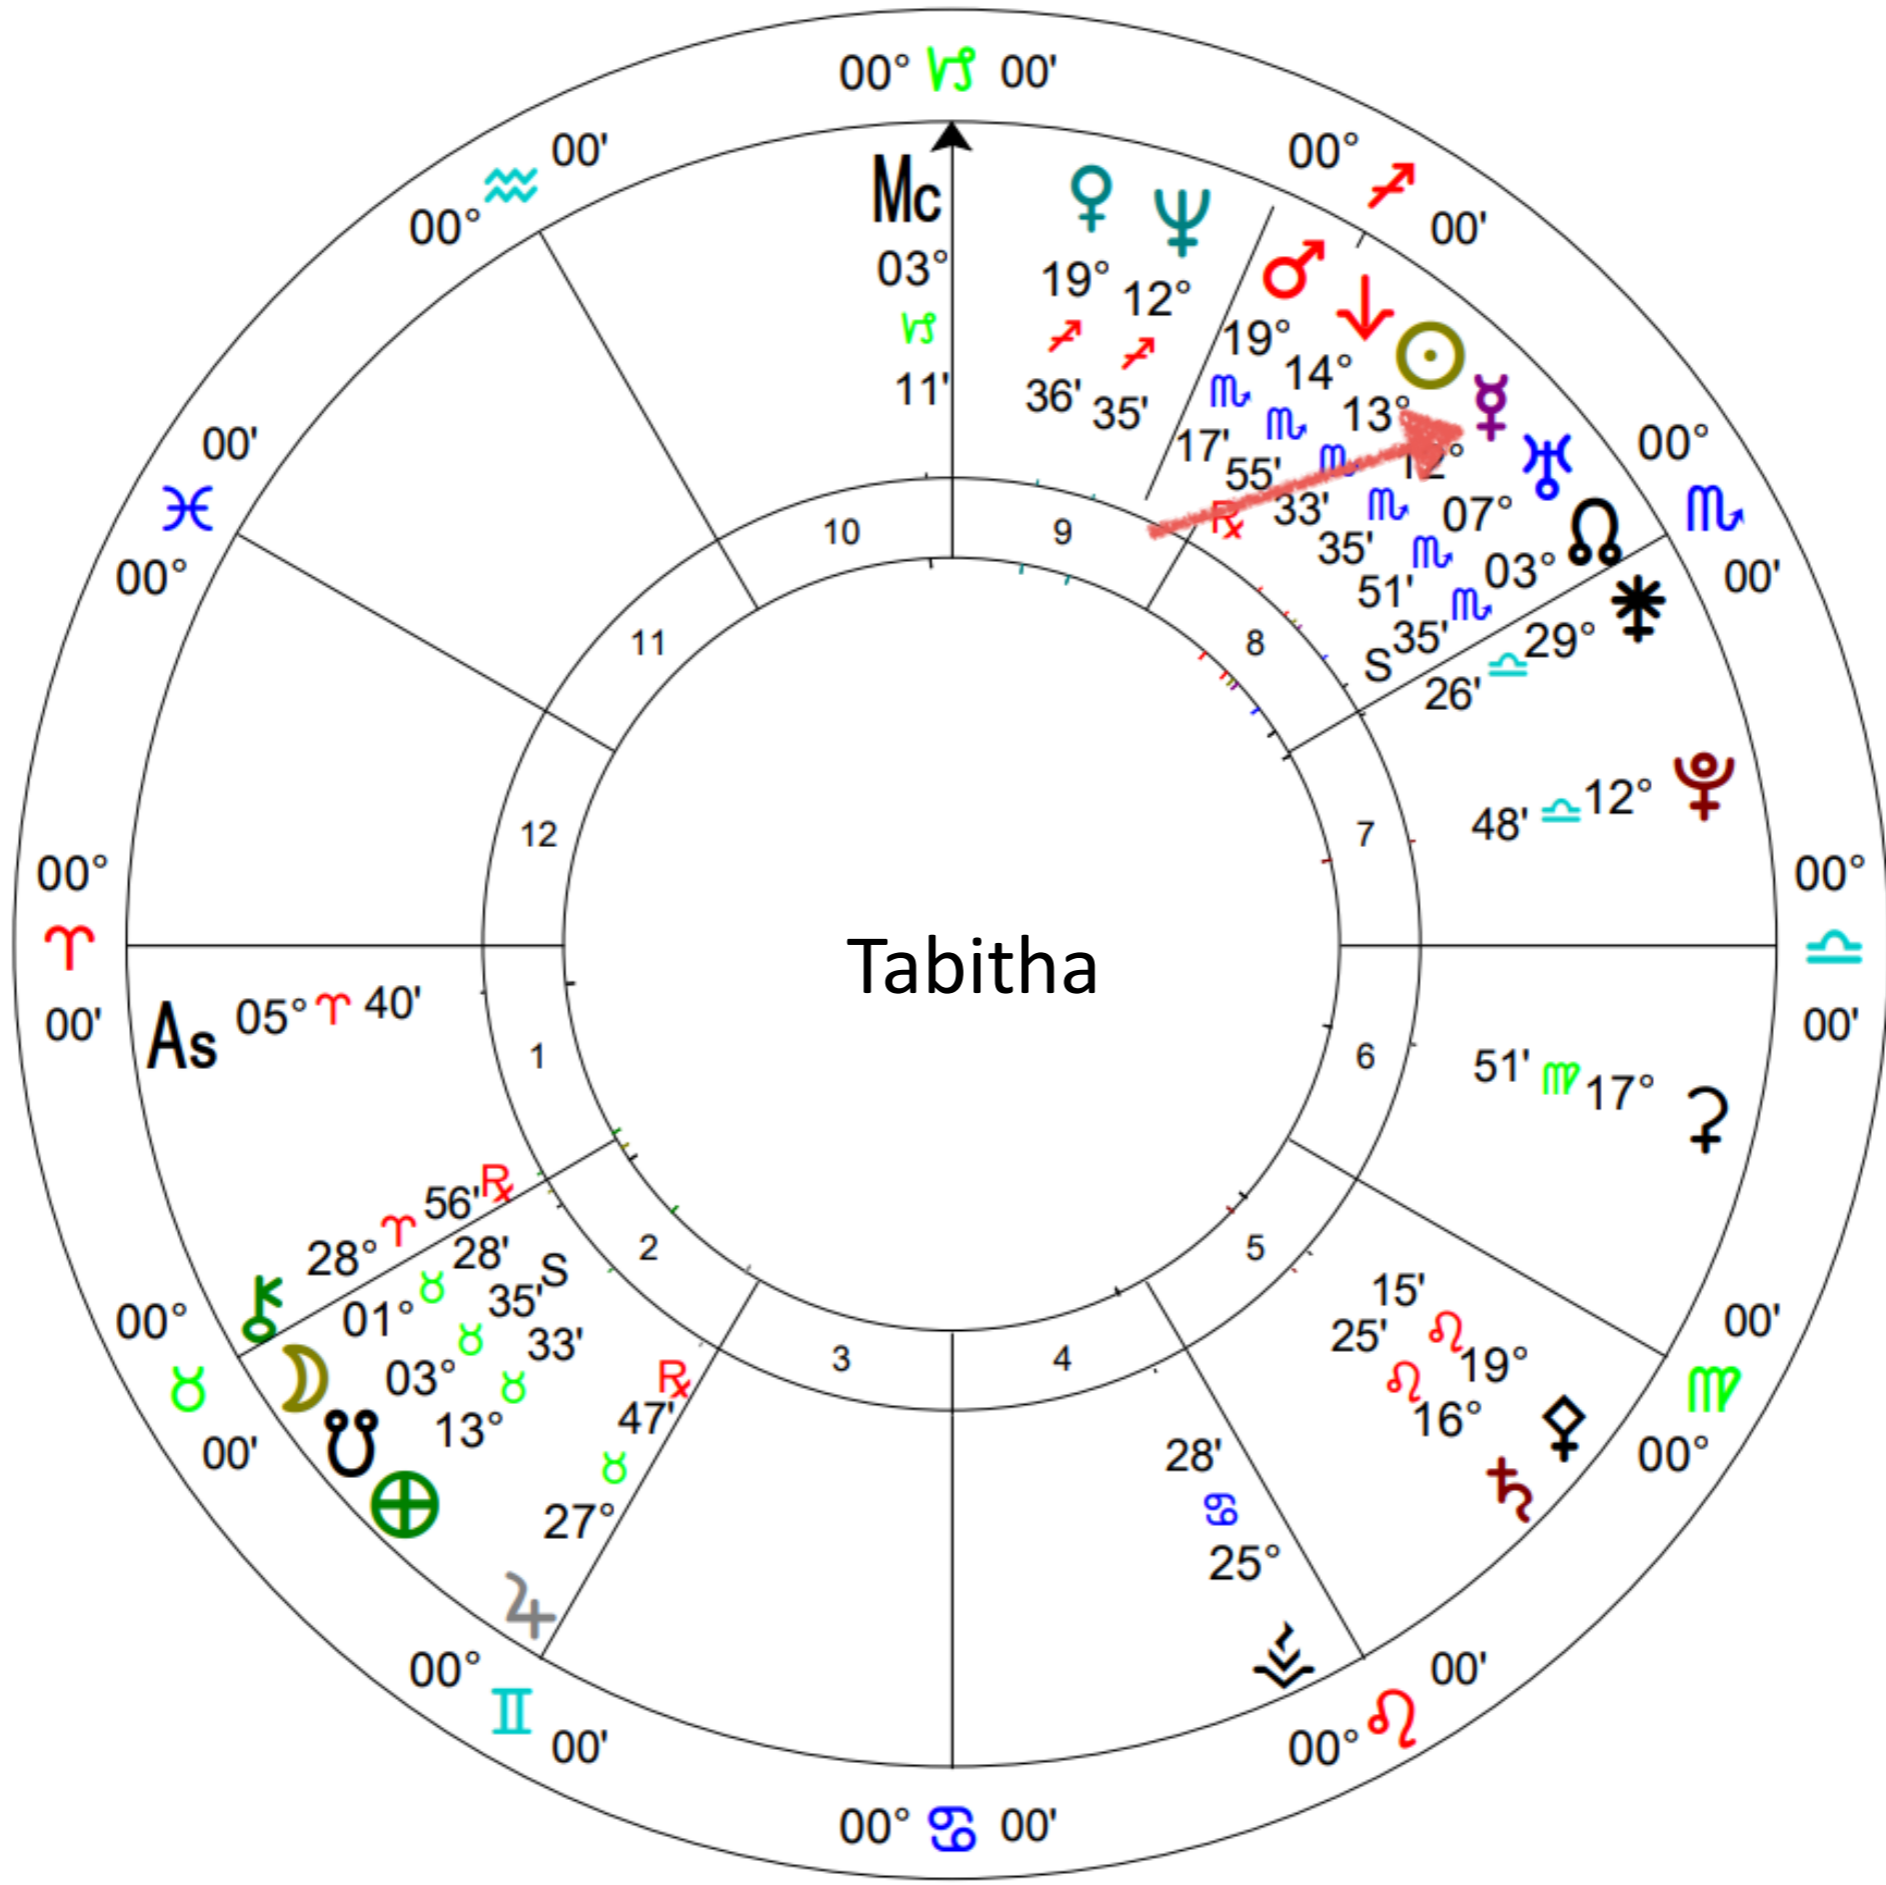

Mc

As

Ds

lc

Message from Your Mercury Archetype

Mercury

Communication Style

Mid Heaven