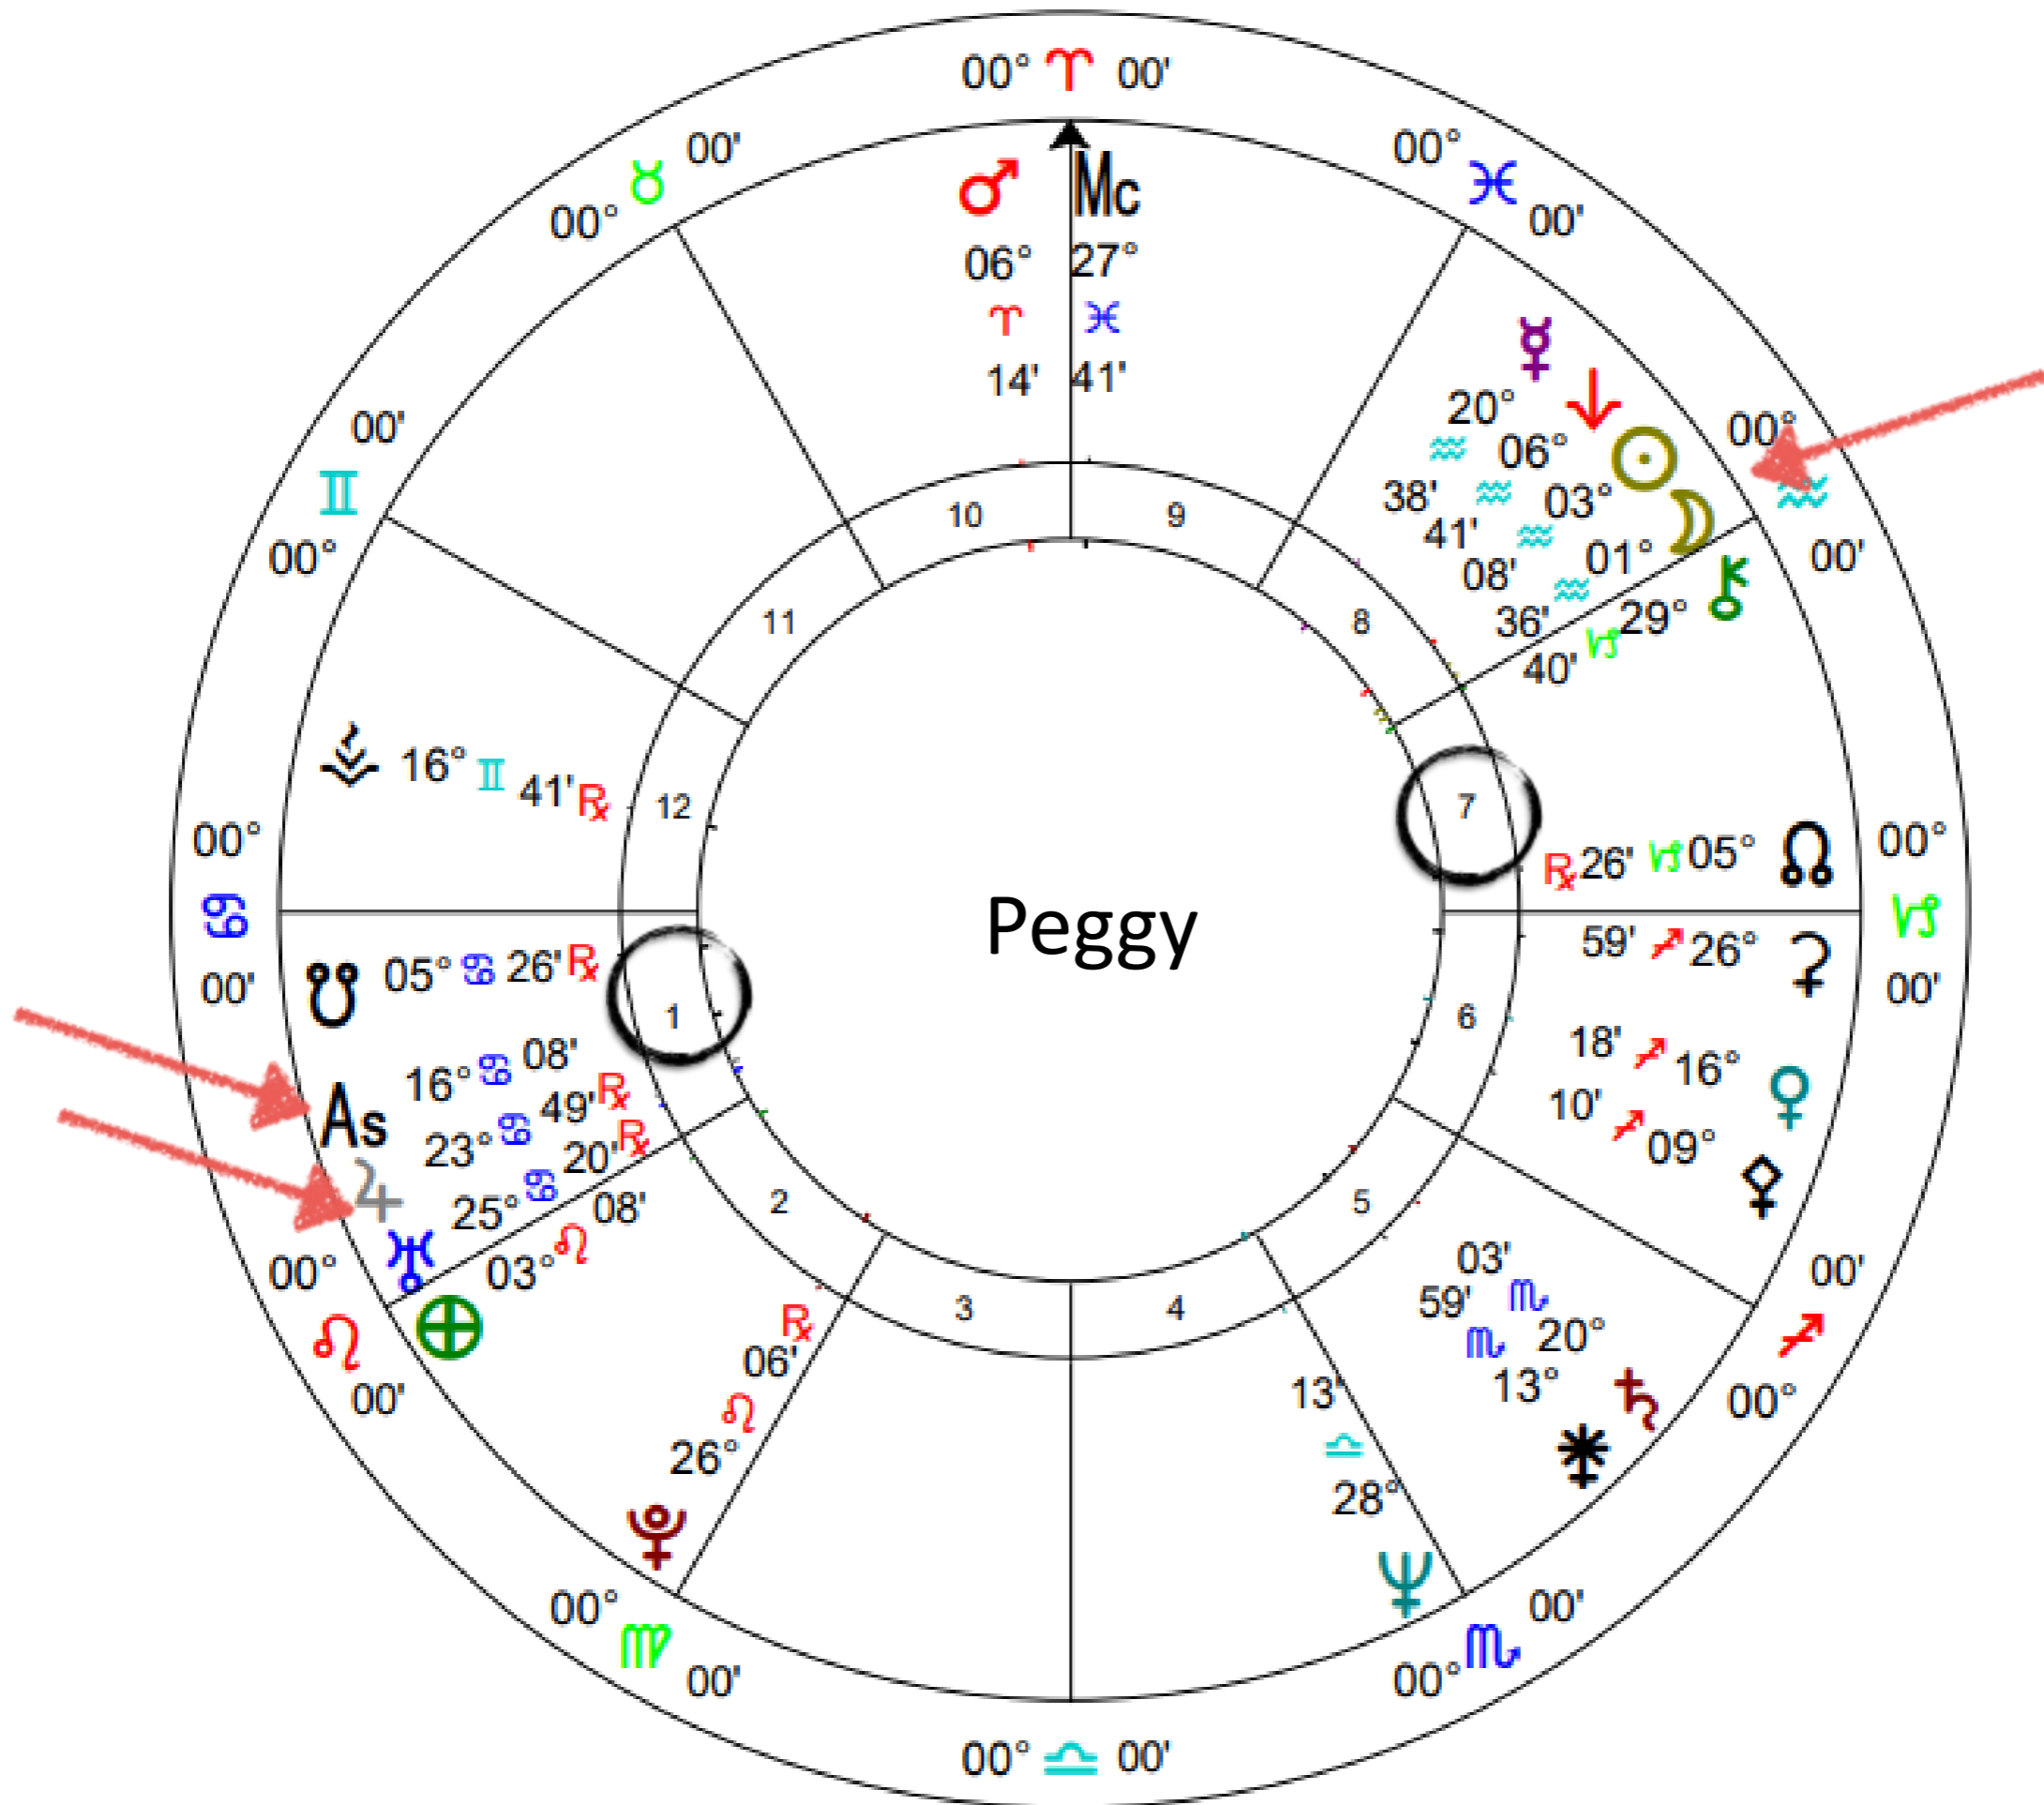

Rising Sign

Ascendant - On The Horizon
New Focus of Overall Life Purpose

Jupiter

Fastest Path to Rising Sign

Whole House Opposite Each Other

Old Area of Specialization

Whole House Position

New Area of Specialization

Whole House Position

Archetype House Guide

HOUSE/GATE	ARCHETYPE	SYMBOL
1	<i>Aries</i>	
2	<i>Taurus</i>	
3	<i>Gemini</i>	
4	<i>Cancer</i>	
5	<i>Leo</i>	
6	<i>Virgo</i>	
7	<i>Libra</i>	
8	<i>Scorpio</i>	
9	<i>Sagittarius</i>	
10	<i>Capricorn</i>	
11	<i>Aquarius</i>	
12	<i>Pisces</i>	