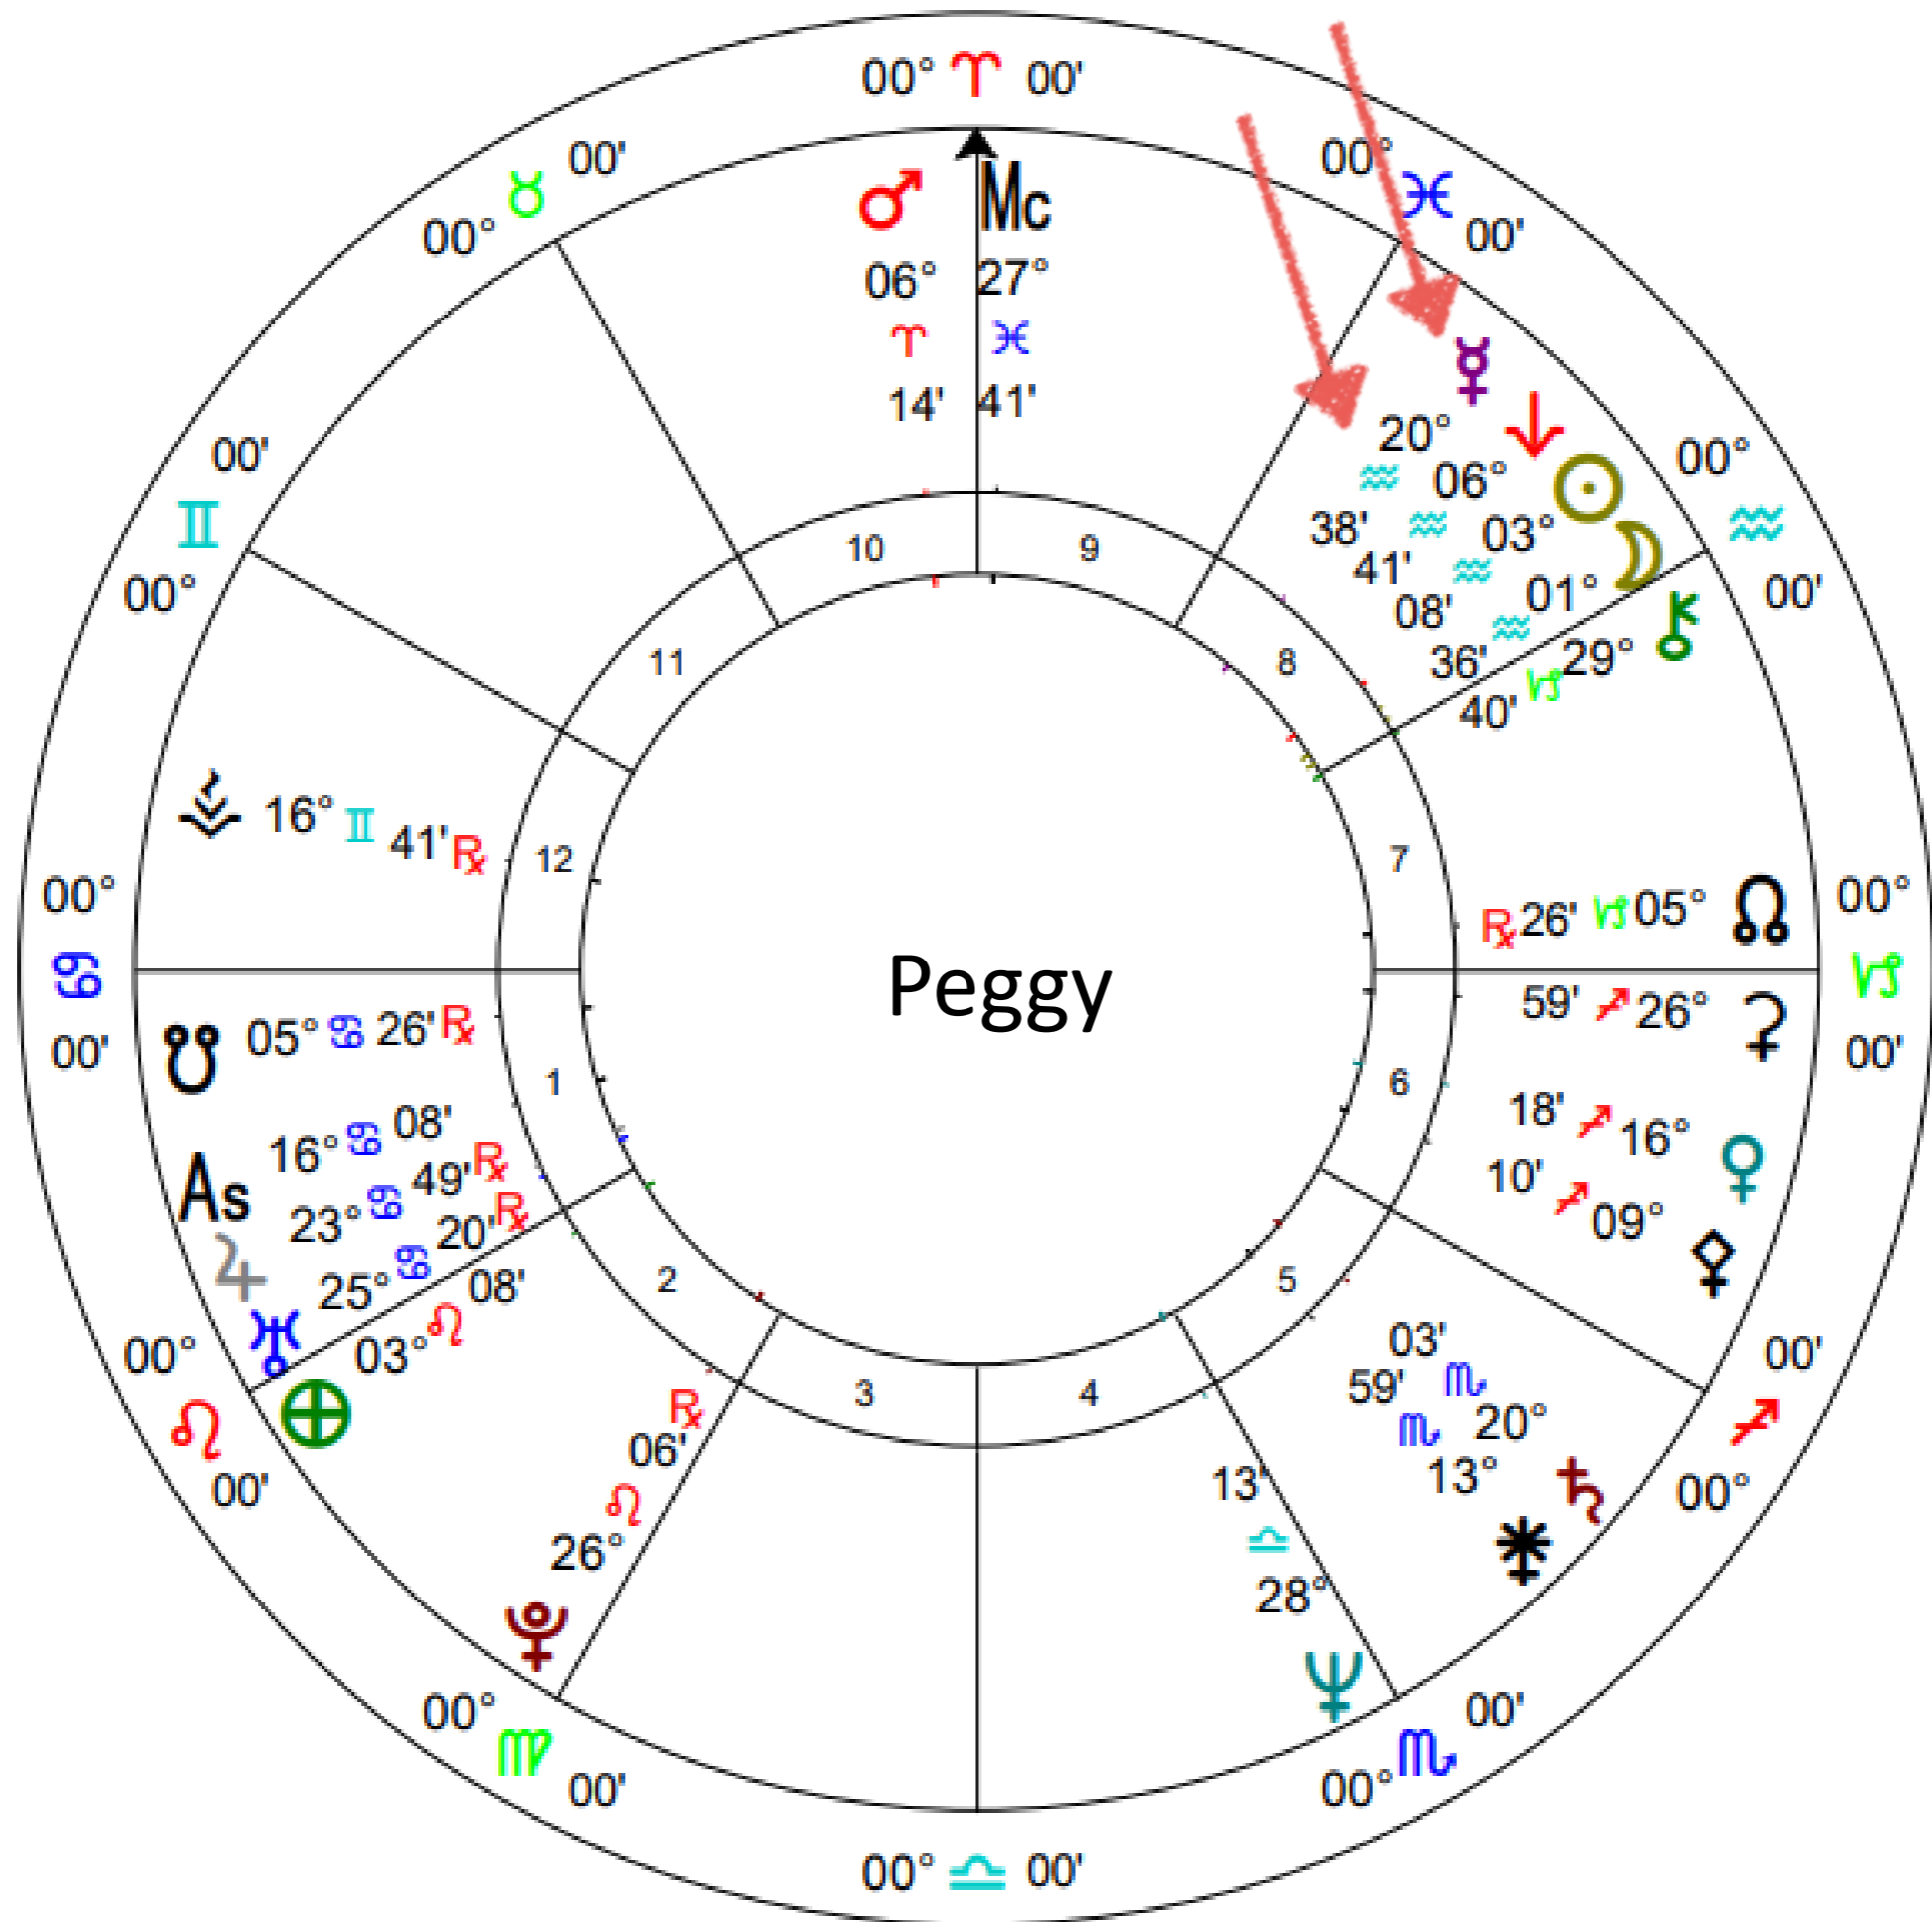

☾

Moon & Old area
of specialization

☉

Sun: *Fuel you need to burn brightly*

Life Purpose Prosperity Team Template

Mercury

Communication Style

Message from Your Mercury Archetype

Mercury

Communication Style

Mid Heaven

Right Livelihood

Mid Heaven

Right Livelihood

Message
from Your
Midheaven
Archetype

Next 2 Pieces
Are Found
Differently...