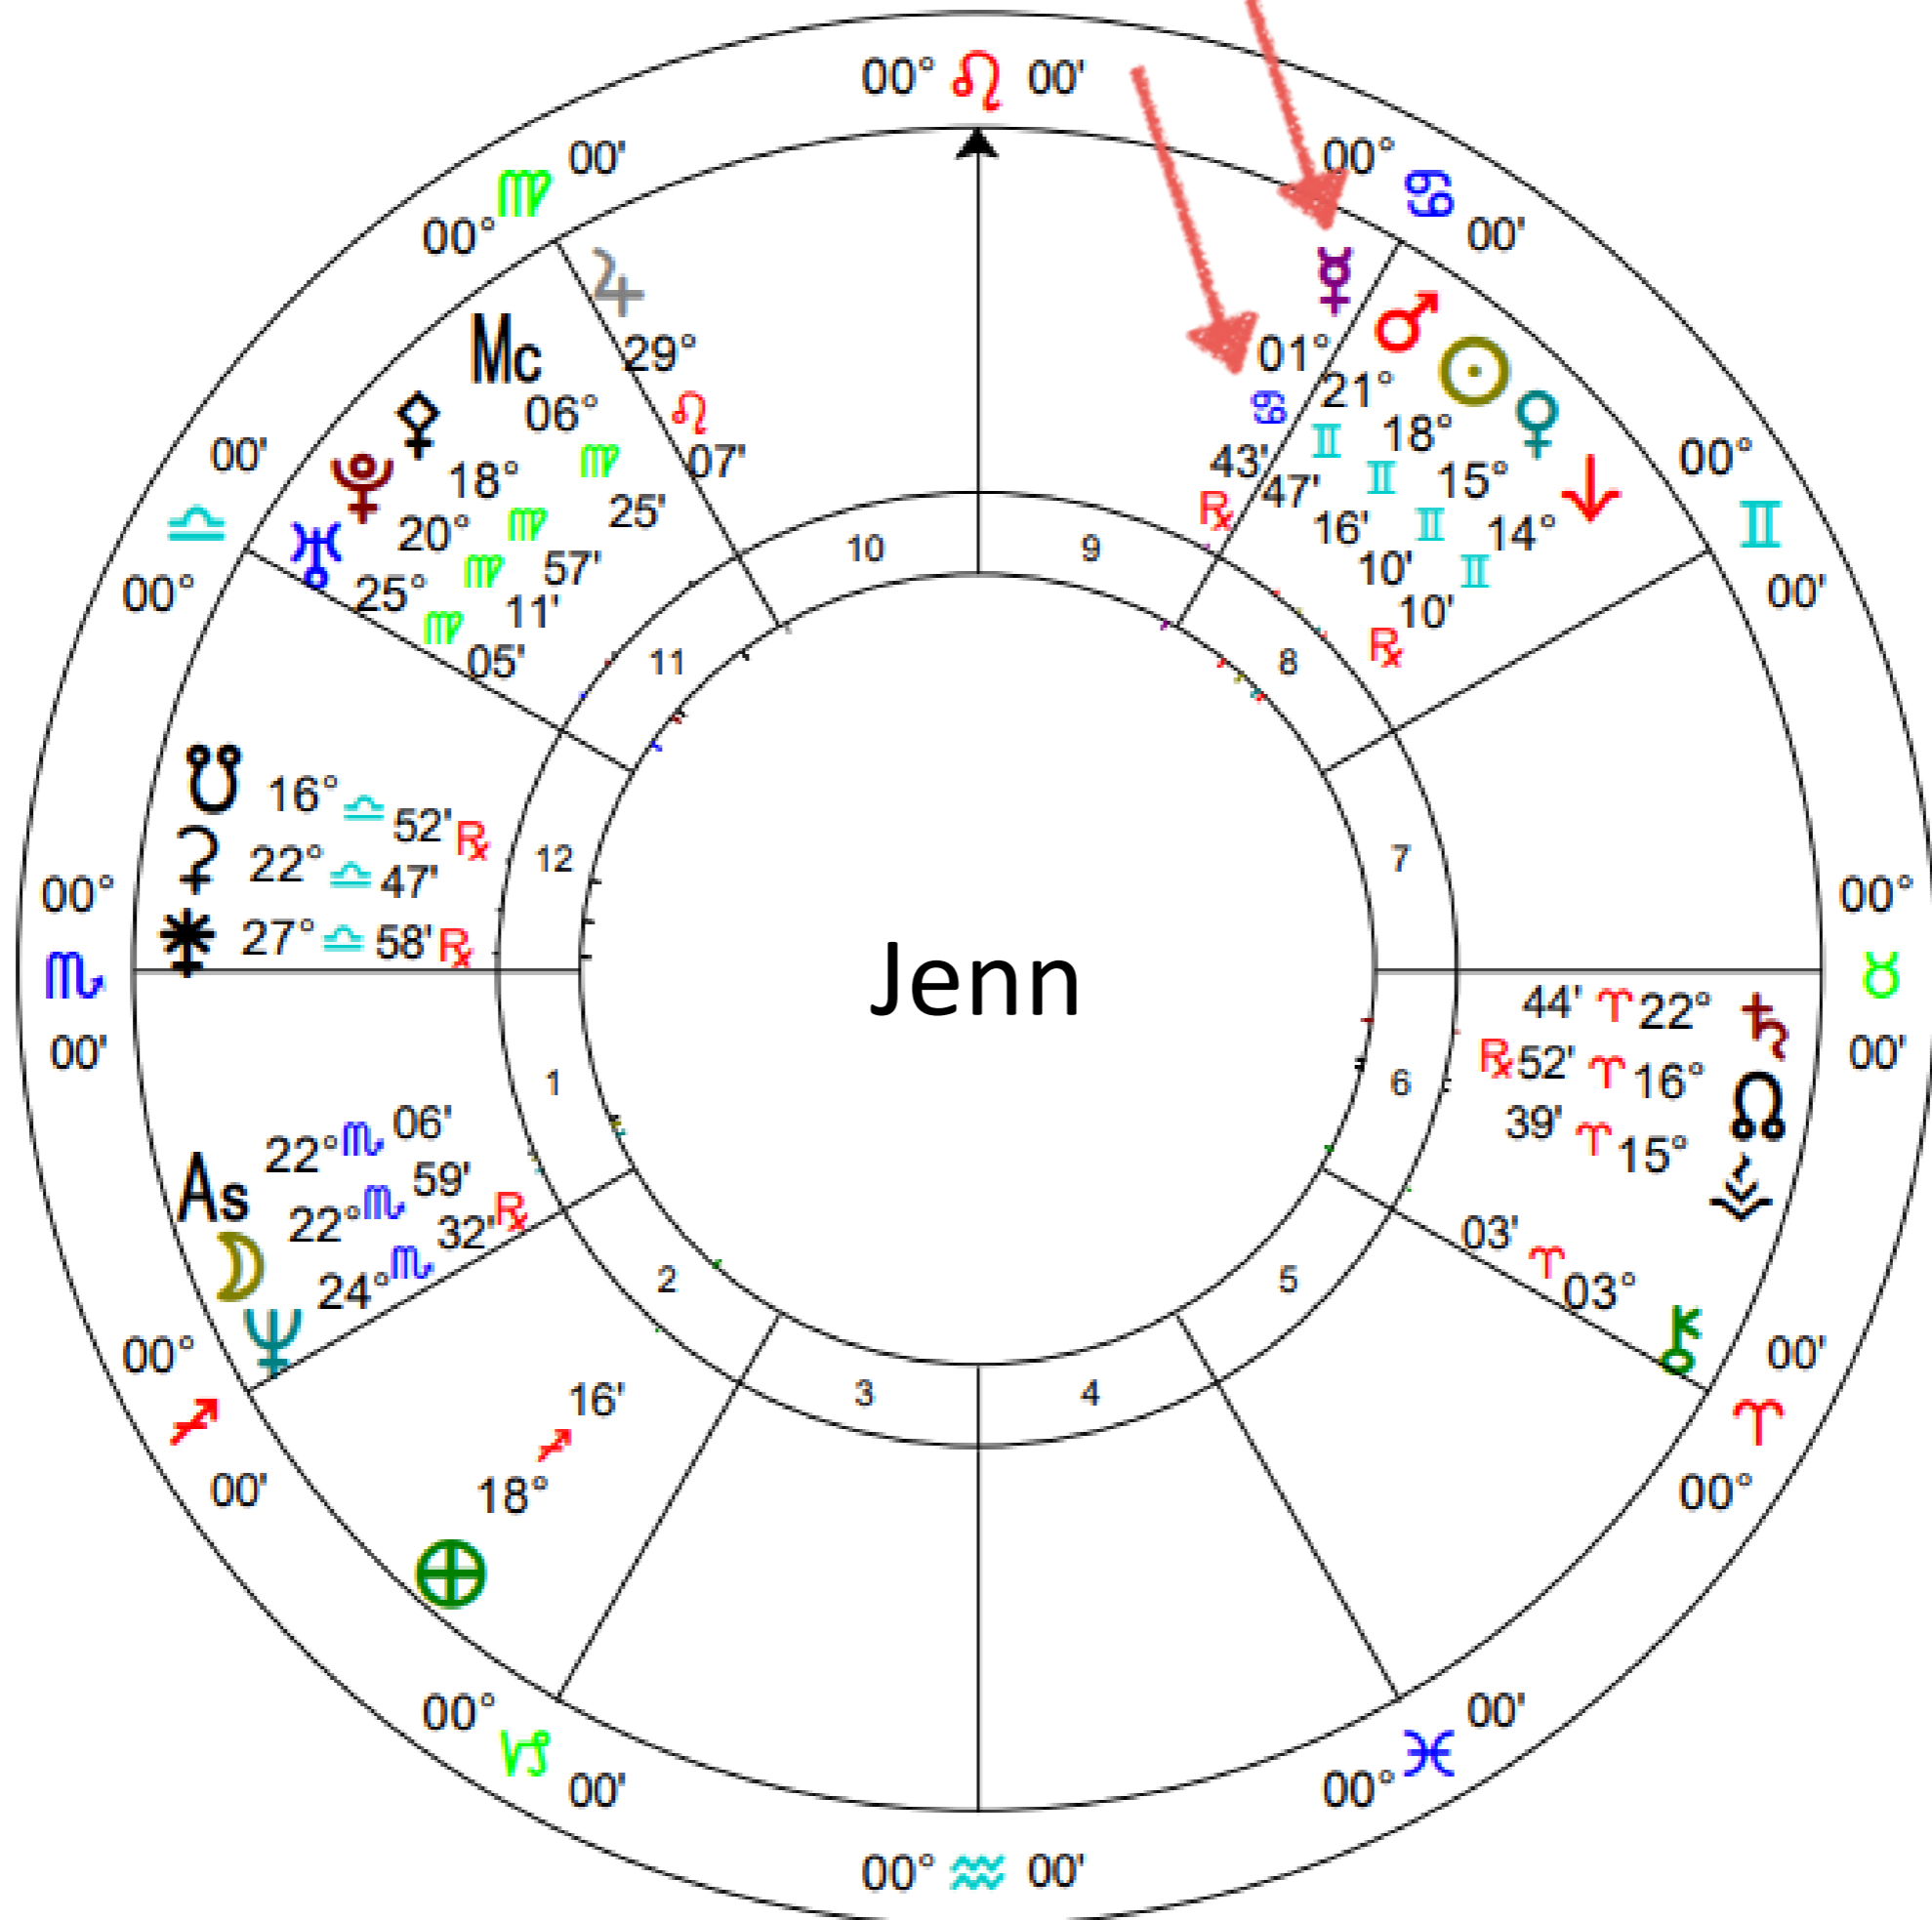

☾

Moon & Old area
of specialization

☉

Sun: *Fuel you need to burn brightly*

Life Purpose Prosperity Team Template

Mercury

Communication Style

Message from Your Mercury Archetype

Mercury

Communication Style

Mid Heaven

Right Livelihood

Mid Heaven

Right Livelihood

Message
from Your
Midheaven
Archetype

Next 2 Pieces
Are Found
Differently...