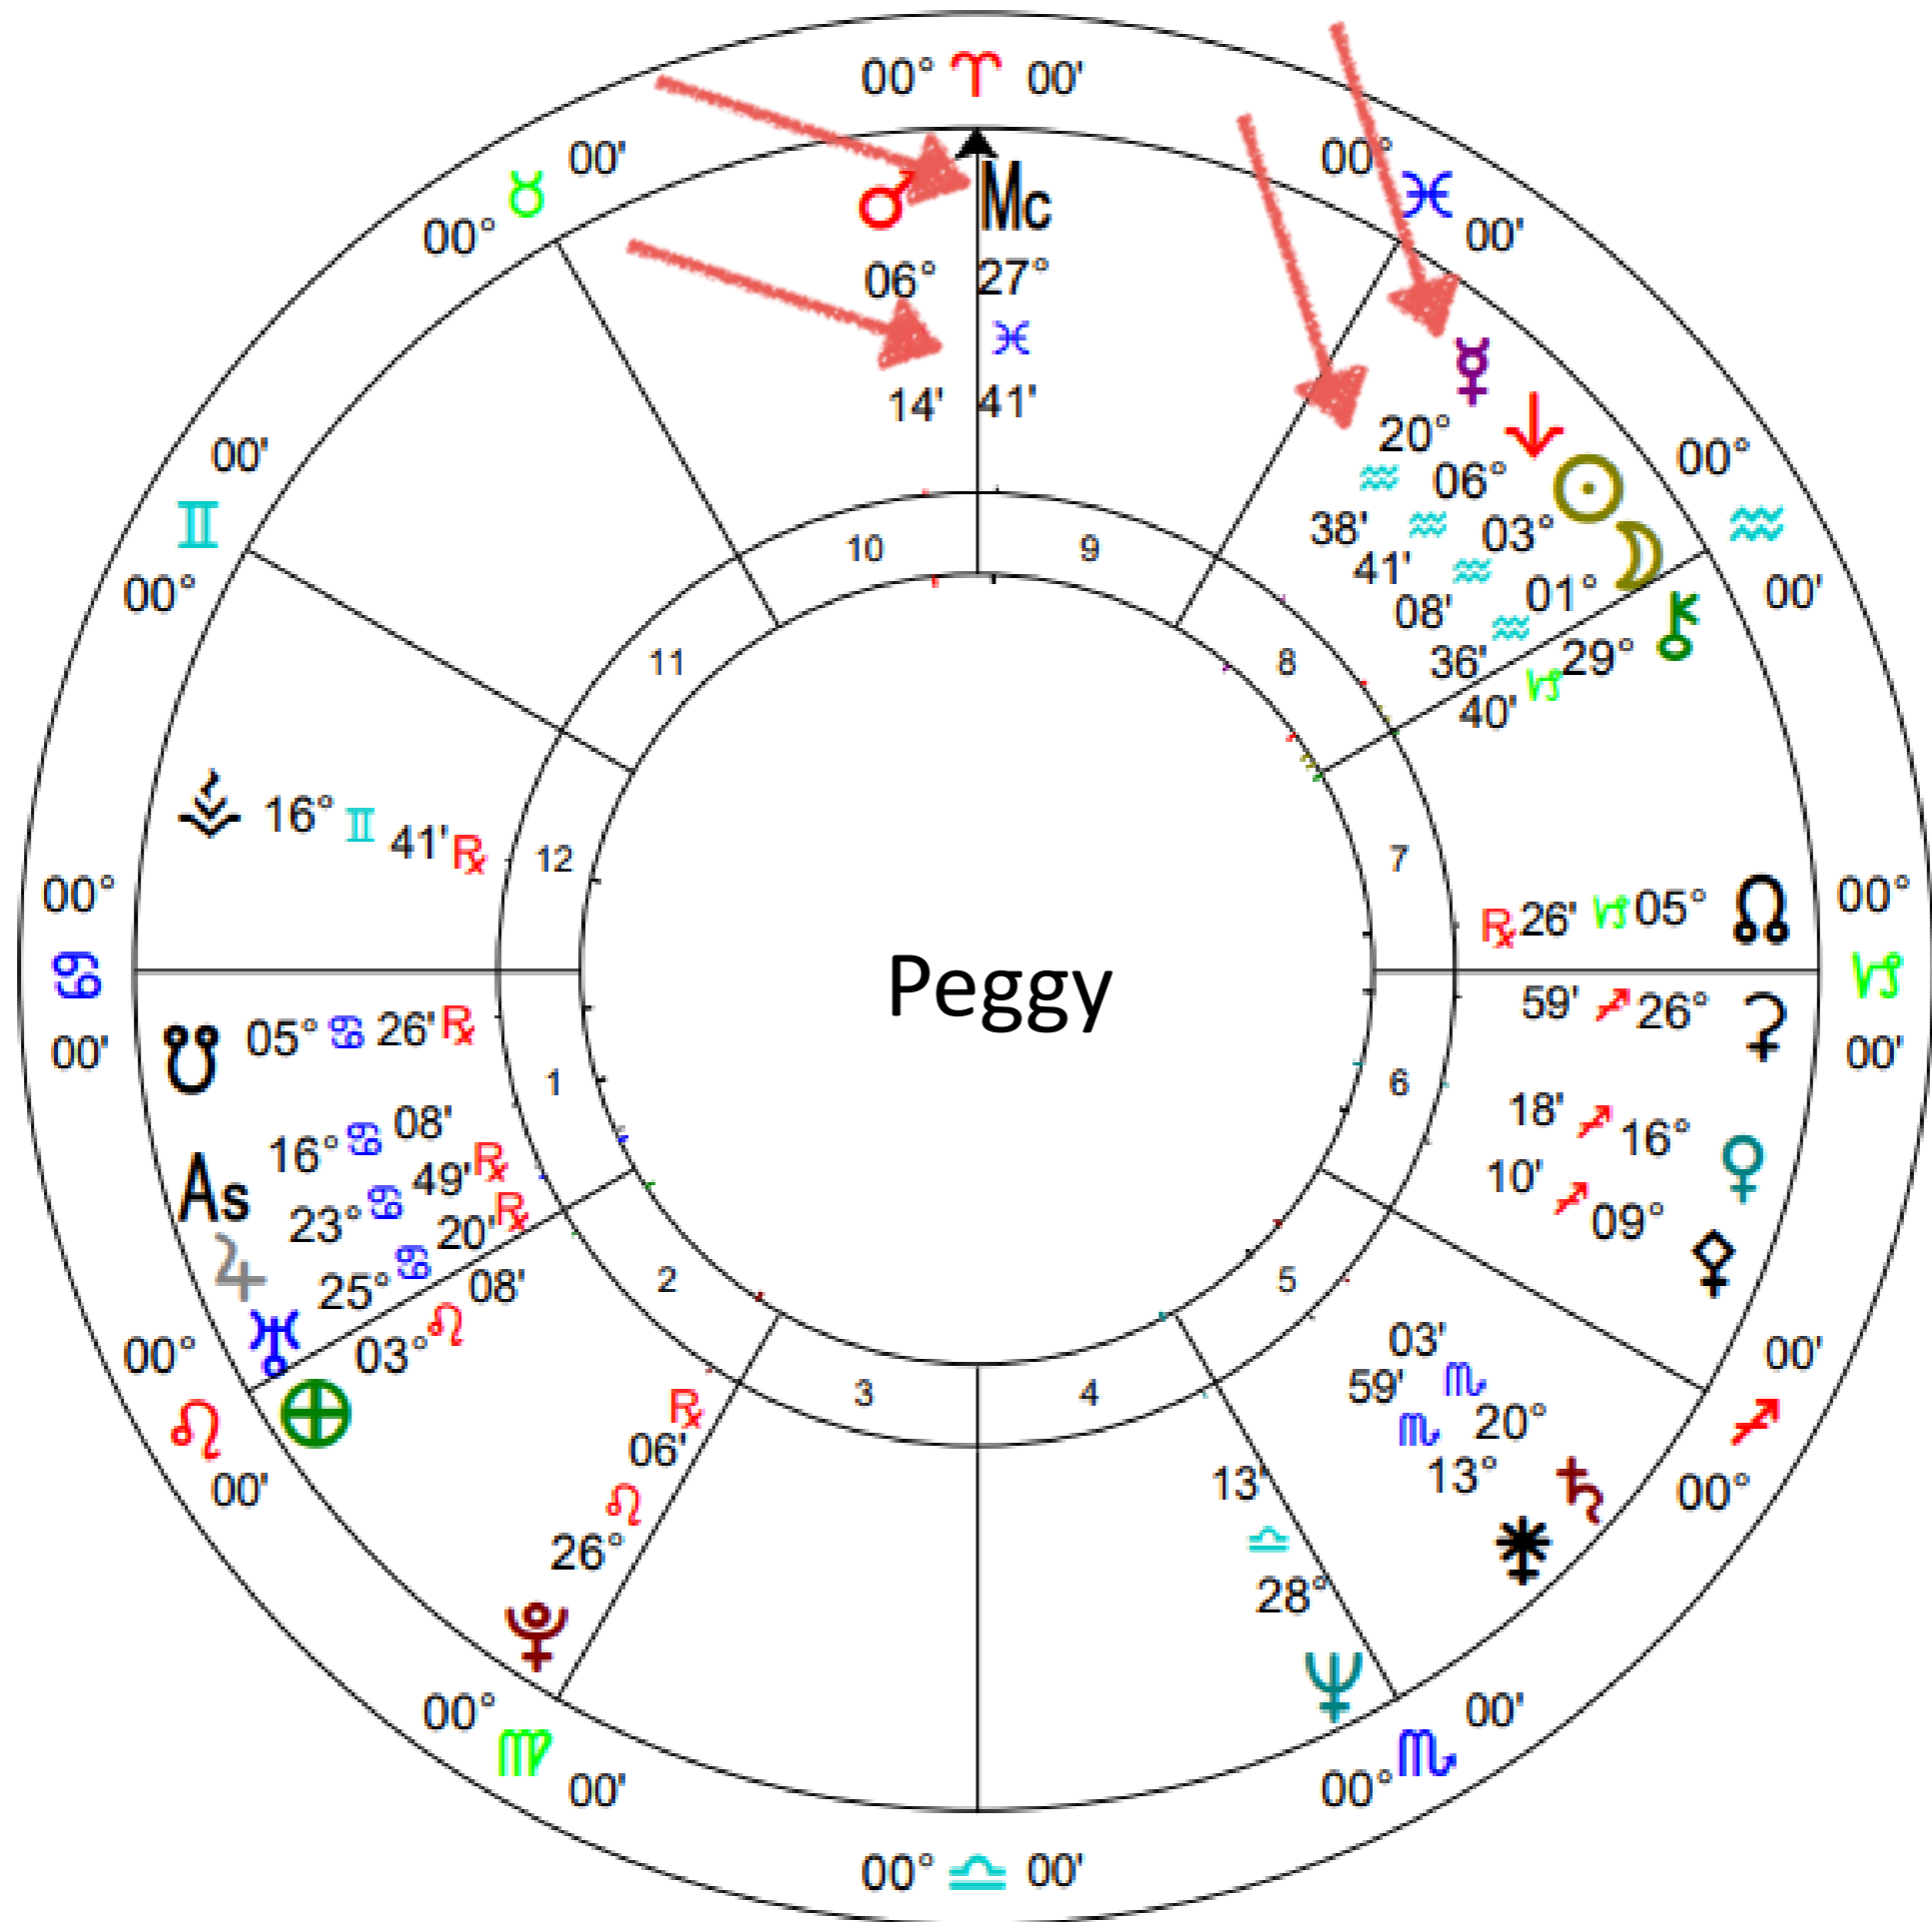

Mercury

Communication Style

Mid Heaven

Right Livelihood

Mid Heaven

Right Livelihood

Message
from Your
Midheaven
Archetype

Next 2 Pieces
Are Found
Differently...

- They are connected to your moon and rising sign.
- Relax...Take a deep breath...Open to Receive

Old Area of Specialization

Whole House Position

Moon

Your Past Training

New Area of Specialization

Whole House Position