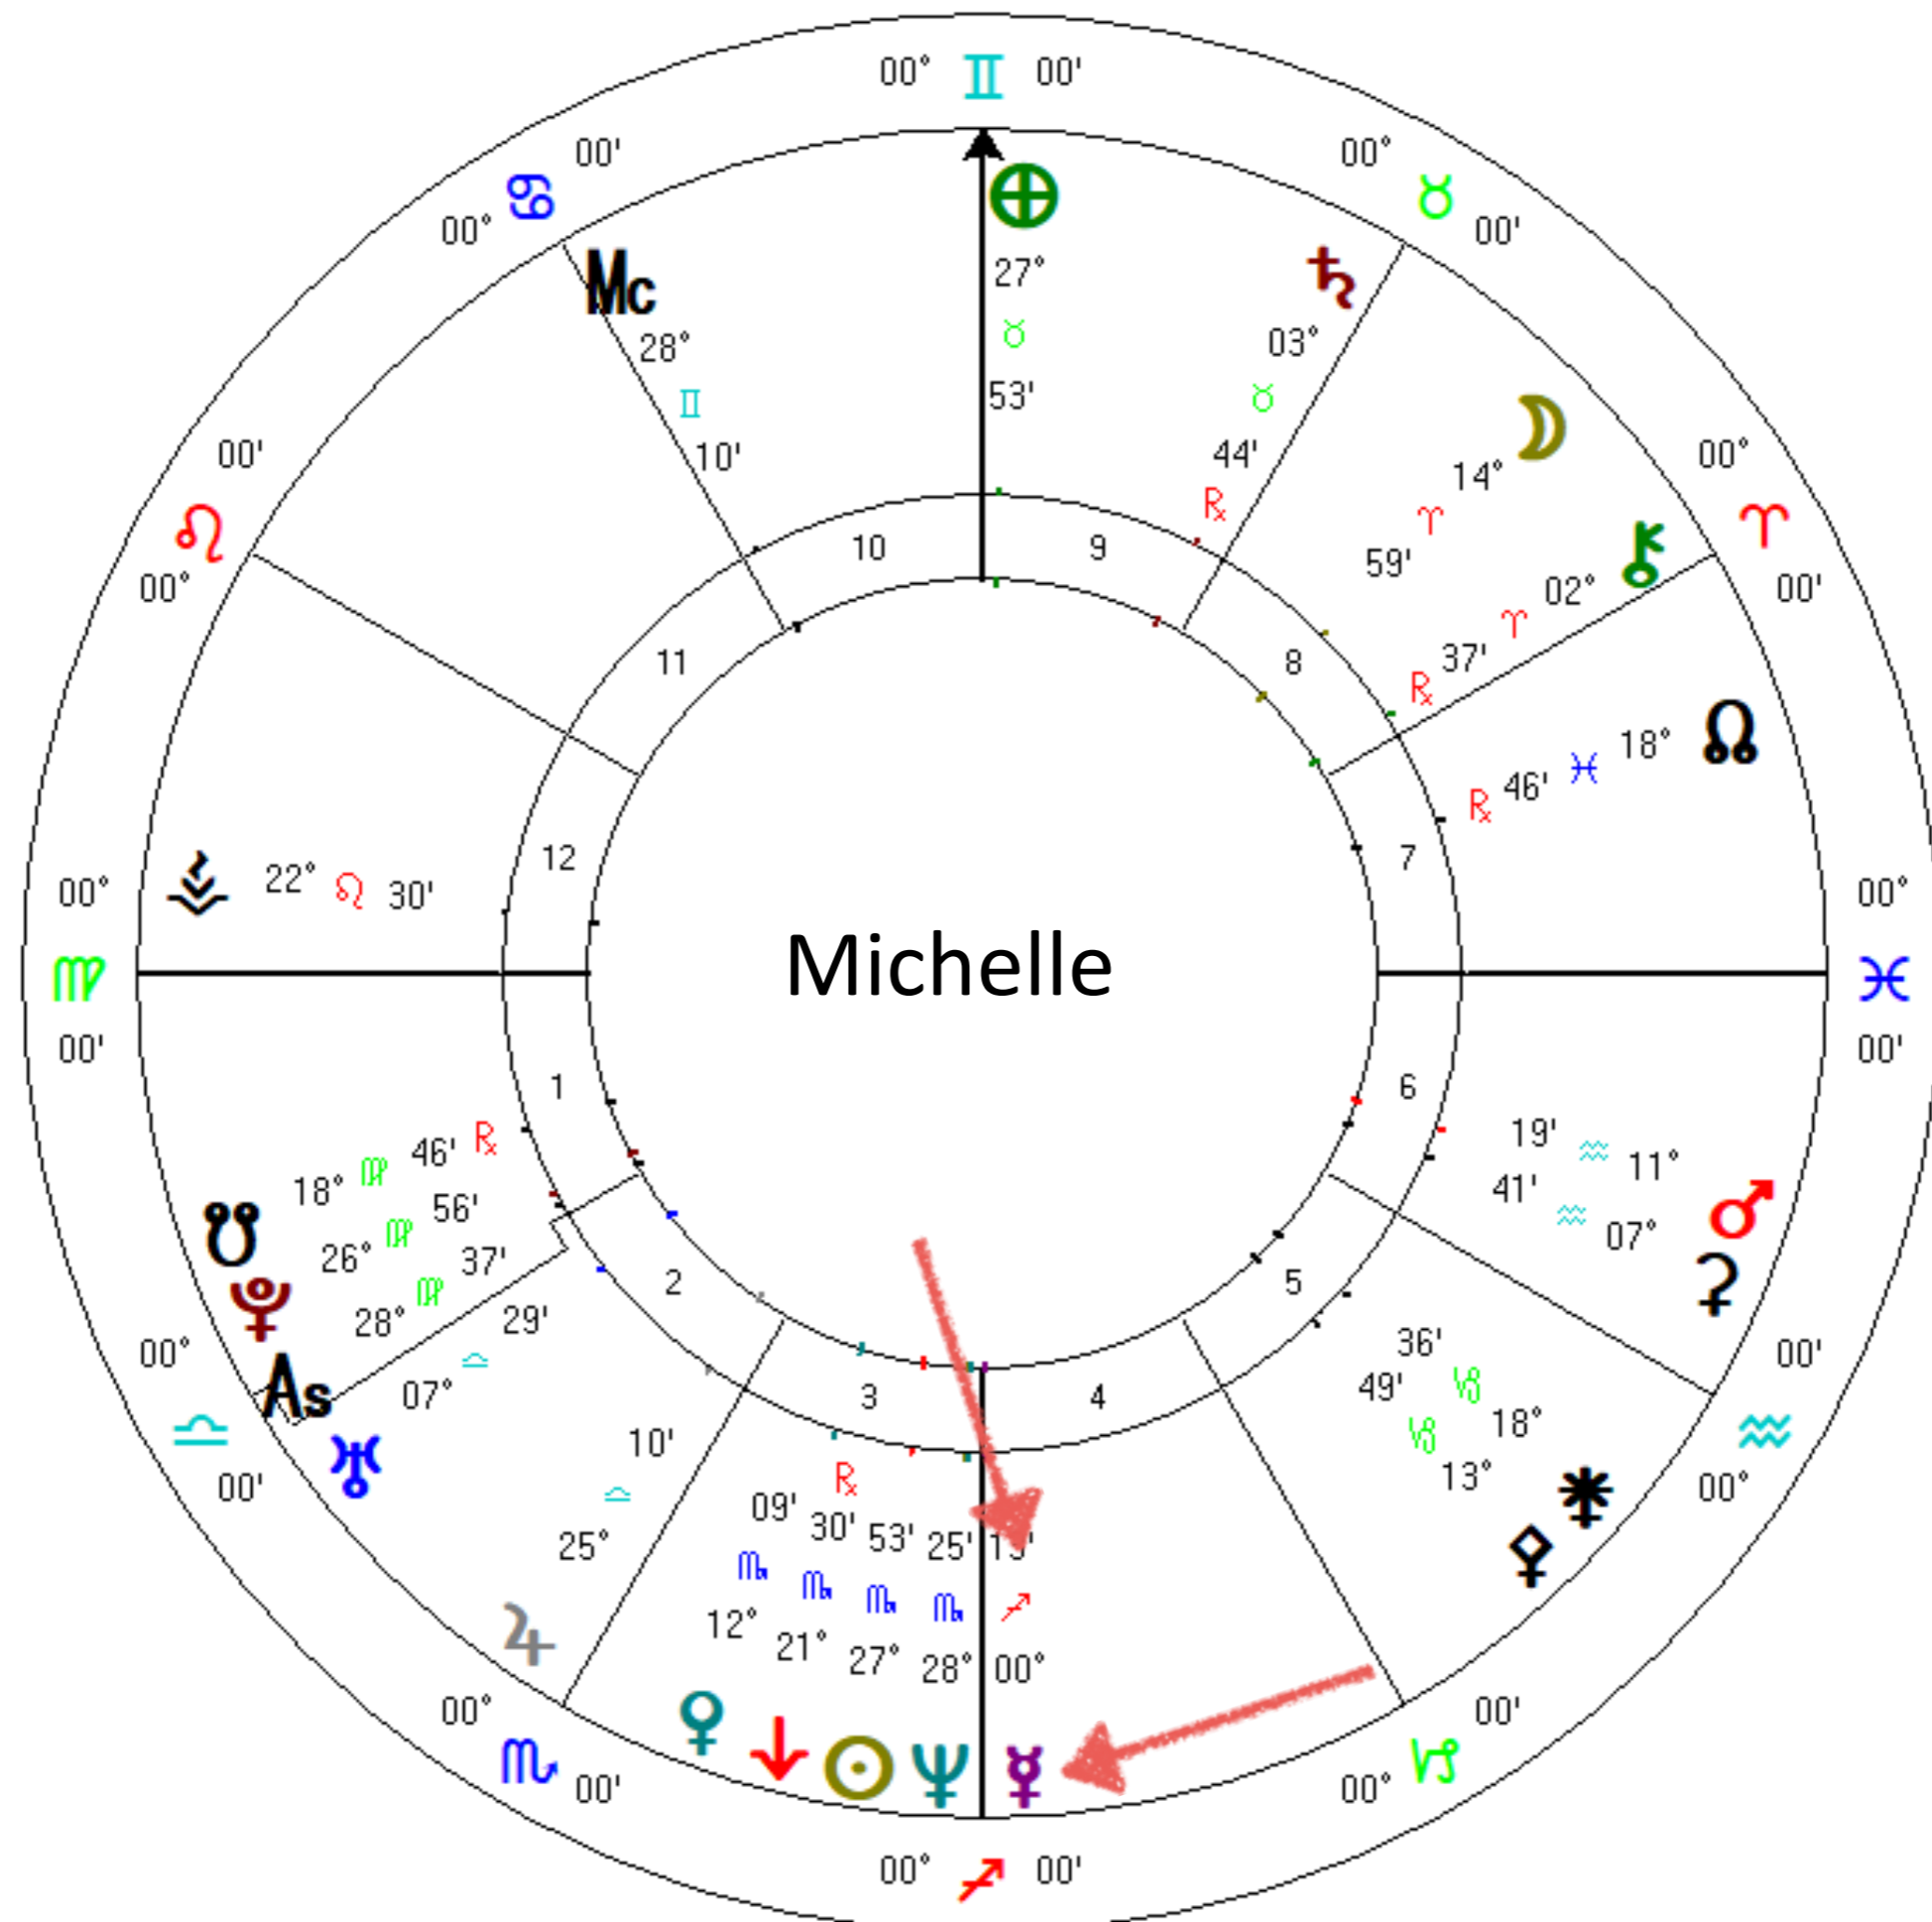

☾

Moon & Old area
of specialization

☉

Sun: *Fuel you need to burn brightly*

Life Purpose Prosperity Team Template

Mercury

Communication Style

Message from Your Mercury Archetype

Mercury

Communication Style

Mid Heaven

Right Livelihood

Mid Heaven

Right Livelihood

Message
from Your
Midheaven
Archetype

Next 2 Pieces
Are Found
Differently...