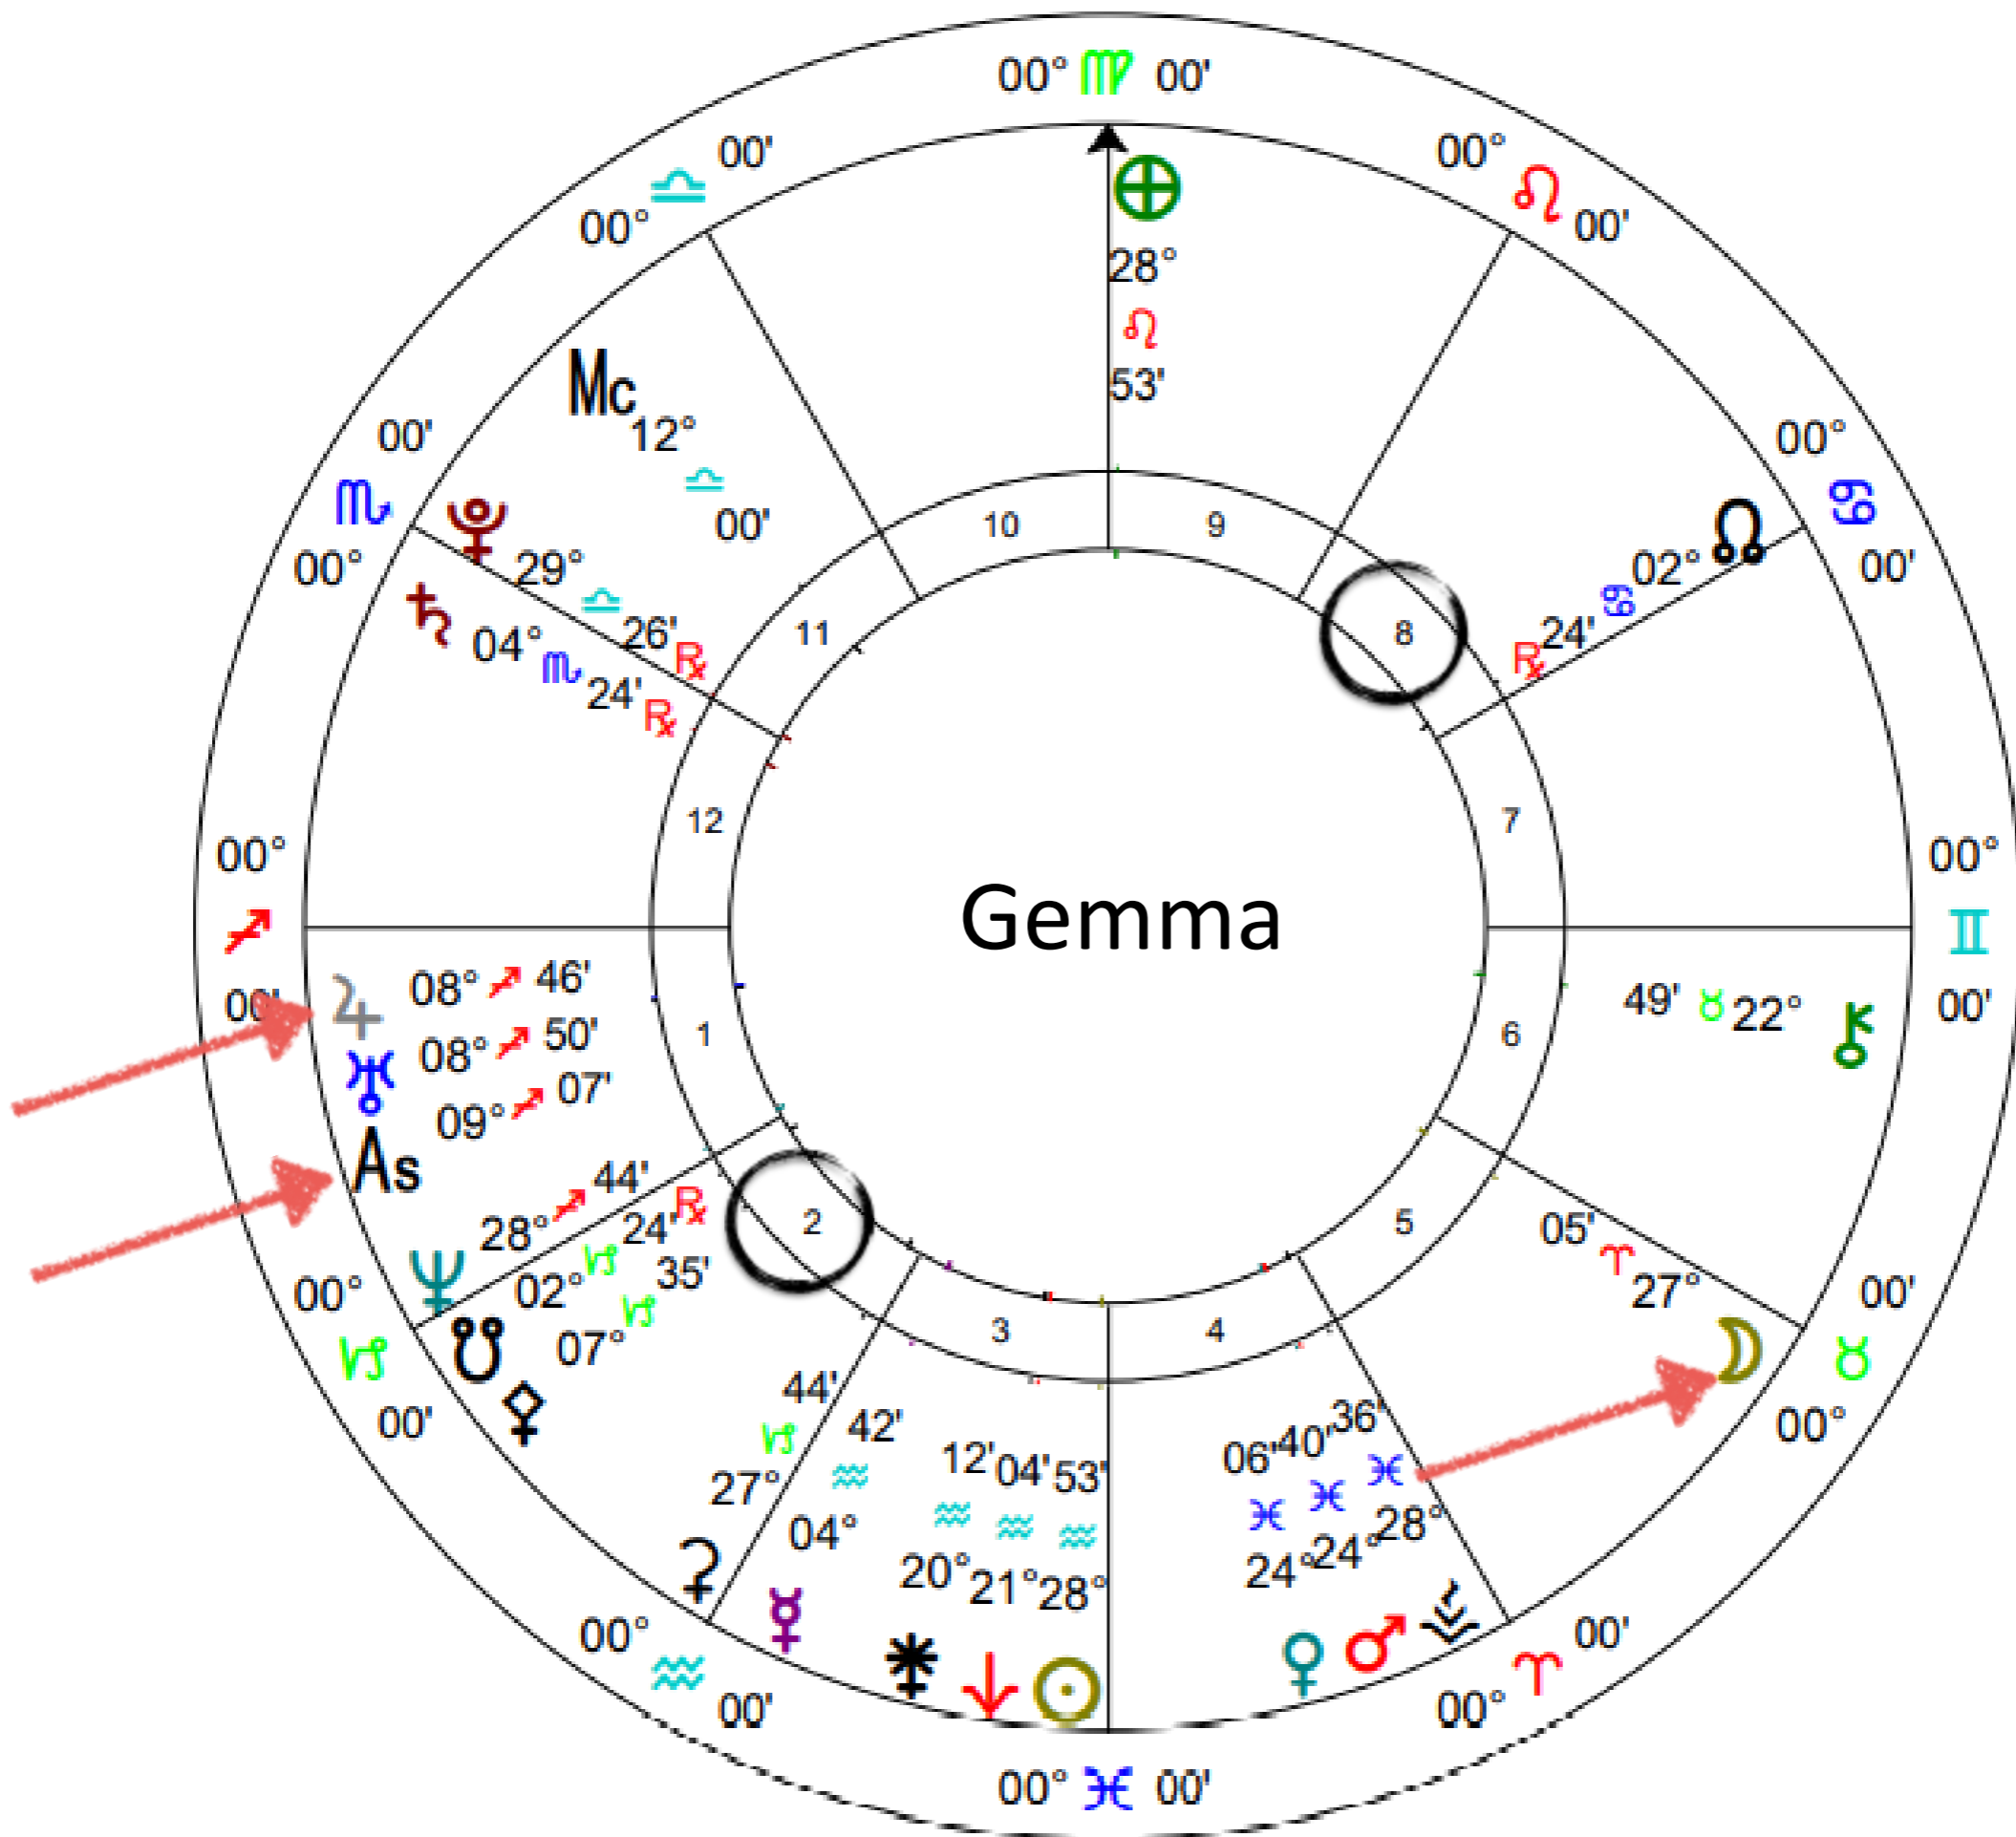

Rising Sign

Ascendant - On The Horizon
New Focus of Overall Life Purpose

Jupiter

Fastest Path to Rising Sign

Whole House Opposite Each Other

Old Area of Specialization

Whole House Position

New Area of Specialization

Whole House Position

Archetype House Guide

HOUSE/GATE	ARCHETYPE	SYMBOL
1	<i>Aries</i>	
2	<i>Taurus</i>	
3	<i>Gemini</i>	
4	<i>Cancer</i>	
5	<i>Leo</i>	
6	<i>Virgo</i>	
7	<i>Libra</i>	
8	<i>Scorpio</i>	
9	<i>Sagittarius</i>	
10	<i>Capricorn</i>	
11	<i>Aquarius</i>	
12	<i>Pisces</i>	