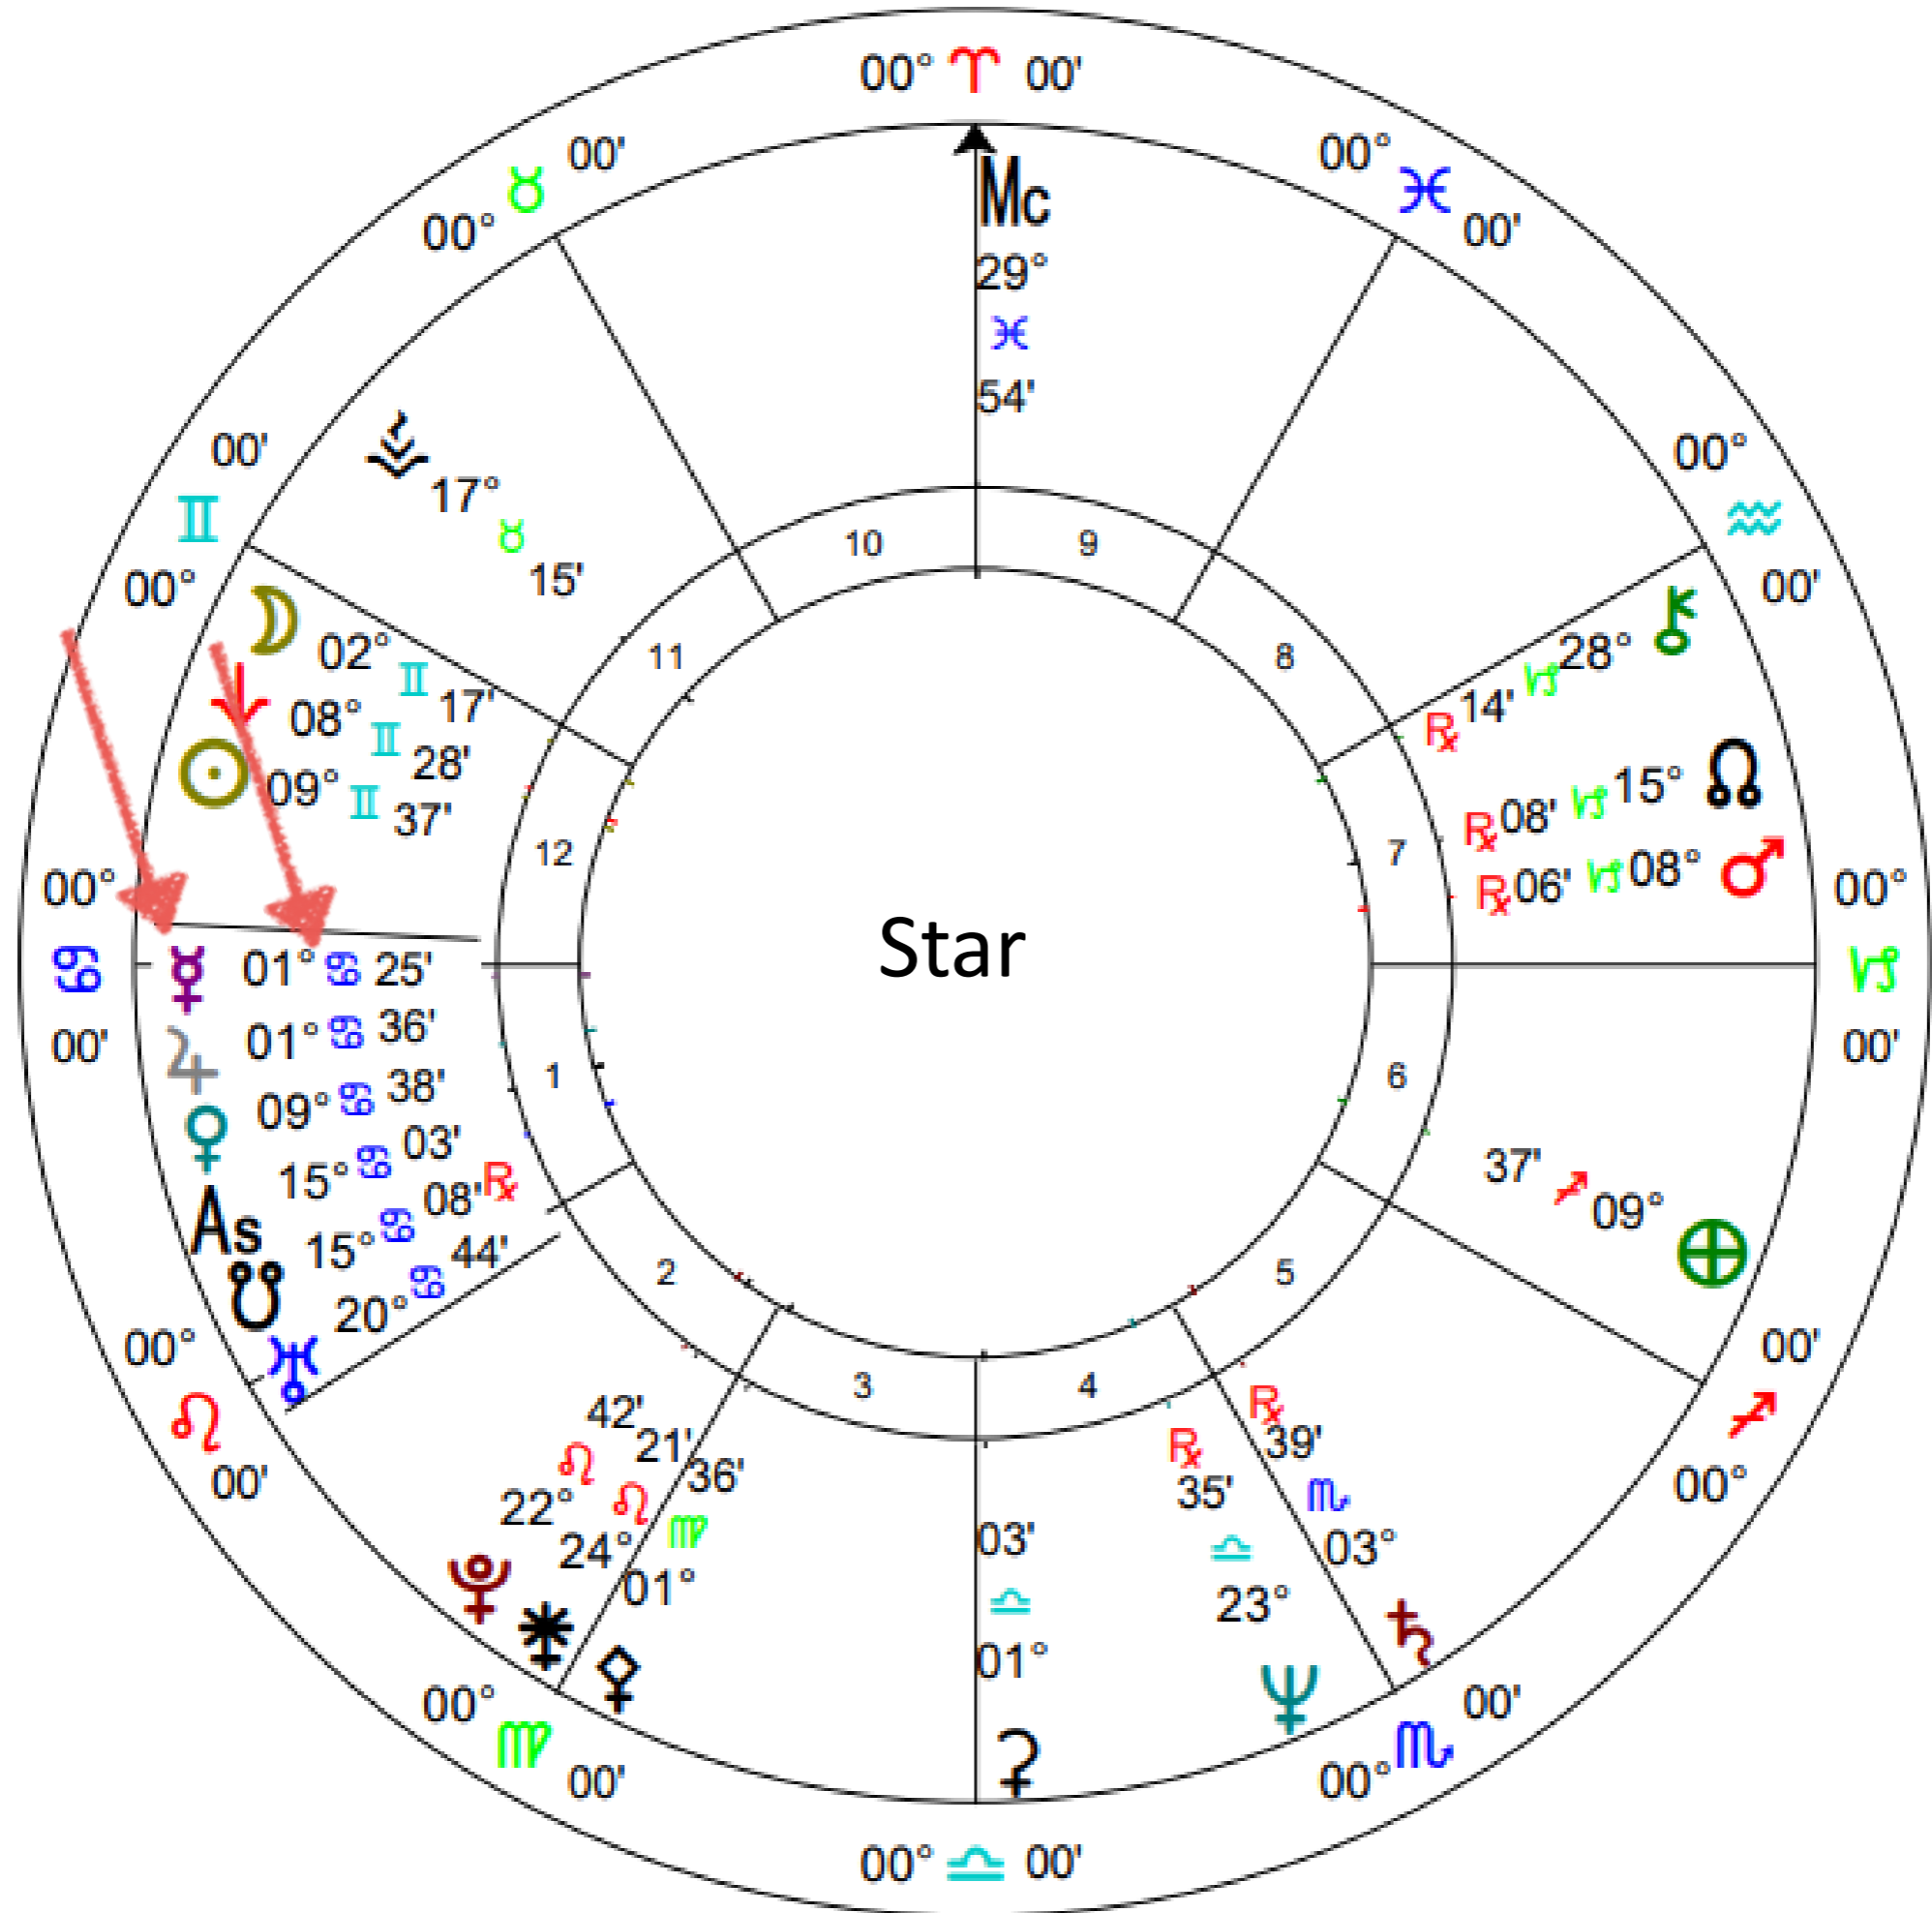

☾

Moon & Old area
of specialization

☉

Sun: *Fuel you need to burn brightly*

Life Purpose Prosperity Team Template

Mercury

Communication Style

Message from Your Mercury Archetype