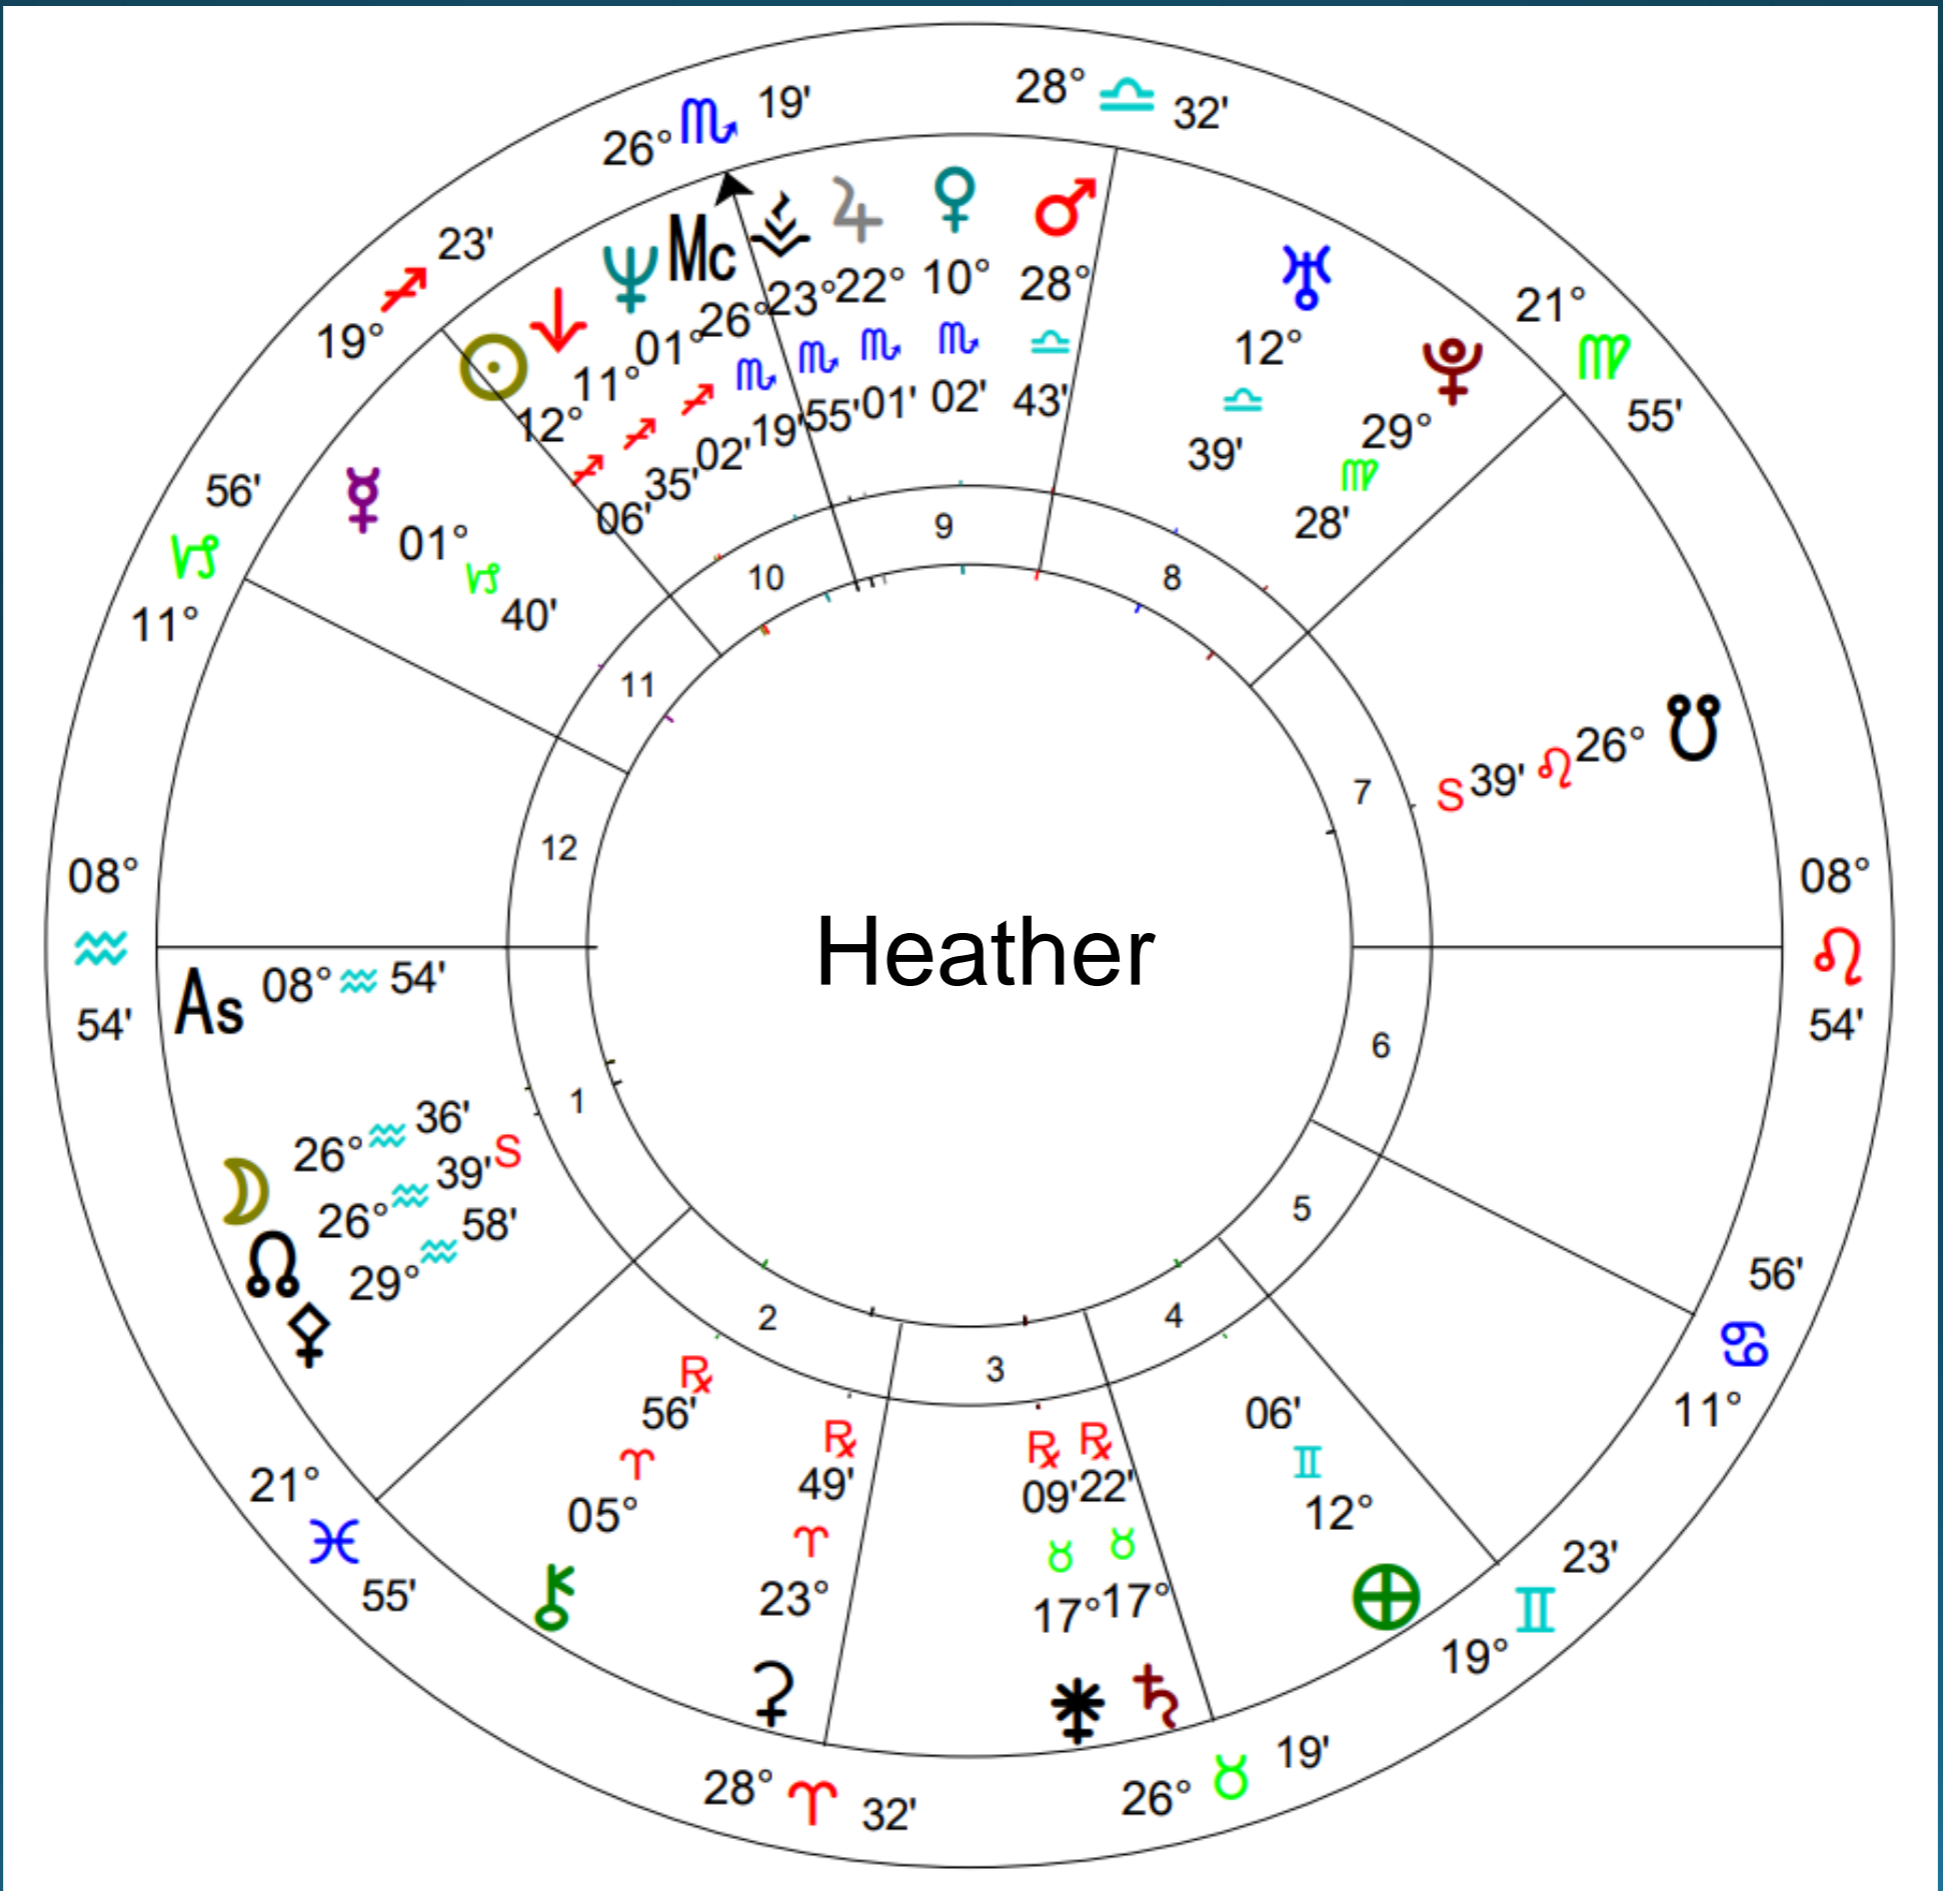

*Welcome
to the
New Earth
High Priestess
Process*

Module 12

New Earth Alchemical Creation High Priestess and the next level of sacred union within and without.

**Connect,
Call in Sacred
Space,
Call on Oversoul,
Open to Receive**

Open to Receive

Alchemical Sacred Marriage

- Next level of sacred union within and without.
- Co-creative union with the Divine.
- Co-creative union with your inner masculine and feminine.

Next Level
Sacred Union
with Spirit
the Divine
Within