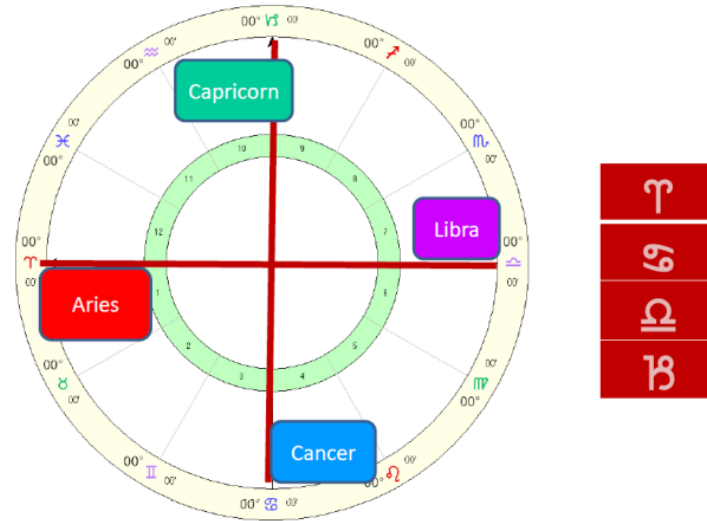

3 Modalities or 3 Crosses

House Holder/Culture Bearer
a.k.a Cardinal Signs

Self-Interest/Self-Exploration
a.k.a Fixed Signs

In Service to Spirit
a.k.a Mutable Signs

| | | |
|---|---|---|
| ♈ | ♌ | ♍ |
| ♎ | ♏ | ♐ |
| ♑ | ♒ | ♓ |

Householder / Culture Bearer Cardinal Signs

Archetypes Opposite One Another

Self Exploration/ Self Interest

In Service to Spirit

| | |
|---|-------------|
| ♊ | Gemini |
| ♍ | Virgo |
| ♐ | Sagittarius |
| ♓ | Pisces |