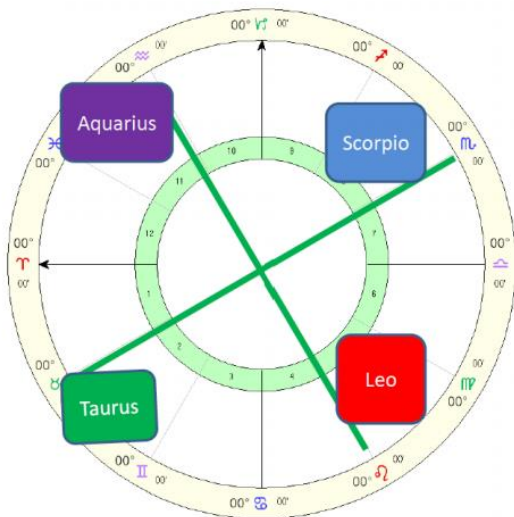

3 Modalities or 3 Crosses

House Holder/Culture Bearer
a.k.a Cardinal Signs

Self-Interest/Self-Exploration
a.k.a Fixed Signs

In Service to Spirit
a.k.a Mutable Signs

| | | |
|---|---|---|
| ♈ | ♌ | ♍ |
| ♎ | ♏ | ♐ |
| ♑ | ♒ | ♓ |

Householder / Culture Bearer Cardinal Signs

Archetypes Opposite One Another

Self Exploration/ Self Interest

In Service to Spirit

| | |
|---|-------------|
| ♊ | Gemini |
| ♍ | Virgo |
| ♐ | Sagittarius |
| ♓ | Pisces |