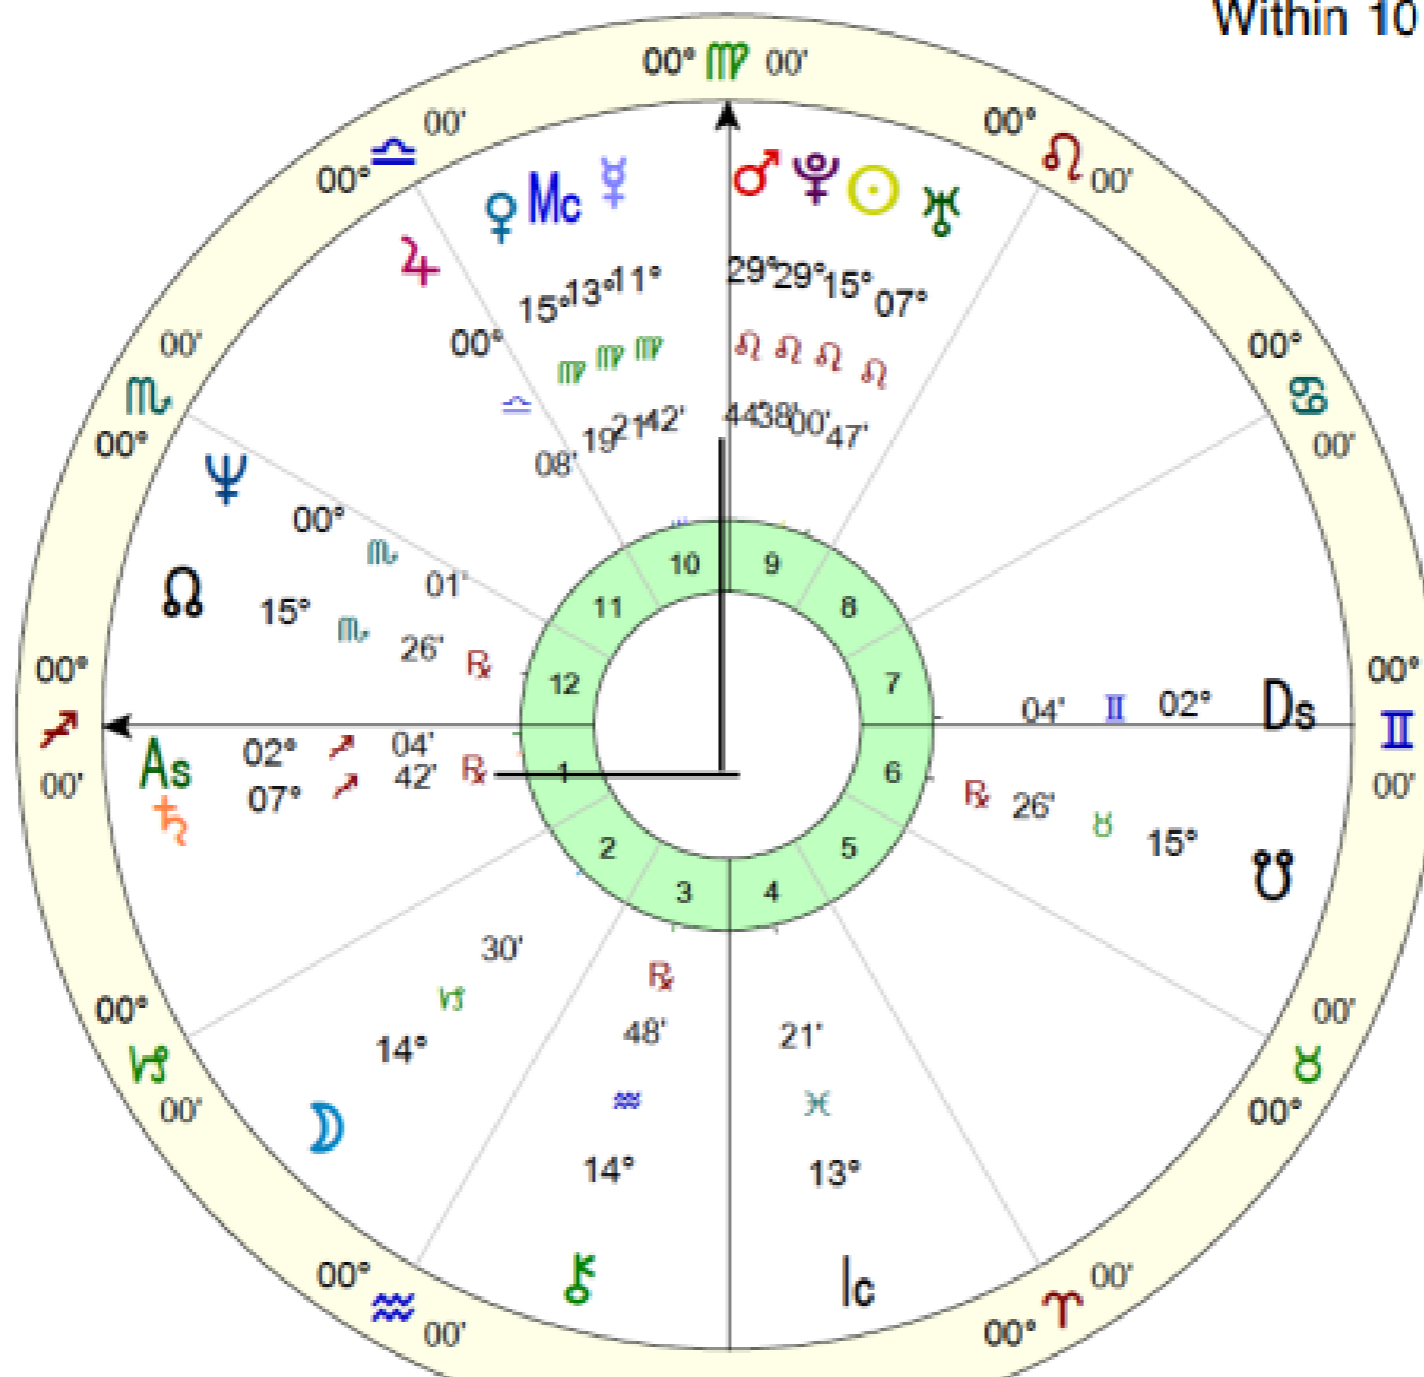

Connect to Elements
Open to Your Creation Team
Open to the Sky Teachings

Your Creation
Vessel

Open to
Receive

Pluto

Lower or
Under World
Teaches about
Shamanic
Empowerment

Pluto

- Water–Scorpio Underworld Initiator
- 248 years to return to a starting point. 12 to 30 years in a sign.
- Death, rebirth, regeneration, resurrection, transformation, alchemy, life force, sexuality, power, control, the underworld, death and dying process either literal physical death or spiritual, mental, or emotional. Destroys to Renew. Law of Life, Deepest Fears, Incorporating the Shadow. Phoenix (rising from the ashes).

- Reward and punishment, good and bad are irrelevant. You can not get out of Pluto's dismemberment by being good.
- About transformation whether we want it or not.
- Facing our own shadow so it no longer defines who we are or where we want to go.

Opposition

Across Within 10 Degrees

a

Square

90 Degrees Apart
Within 10 Degrees

Teacher & Guide: Pluto

- Journal with Pluto as a teacher and guide.
- What challenges has Pluto brought you?
- What gifts has Pluto brought you?
- What life or business guidance does Pluto have for you at this time?
- How is Pluto impacting your life-purpose?