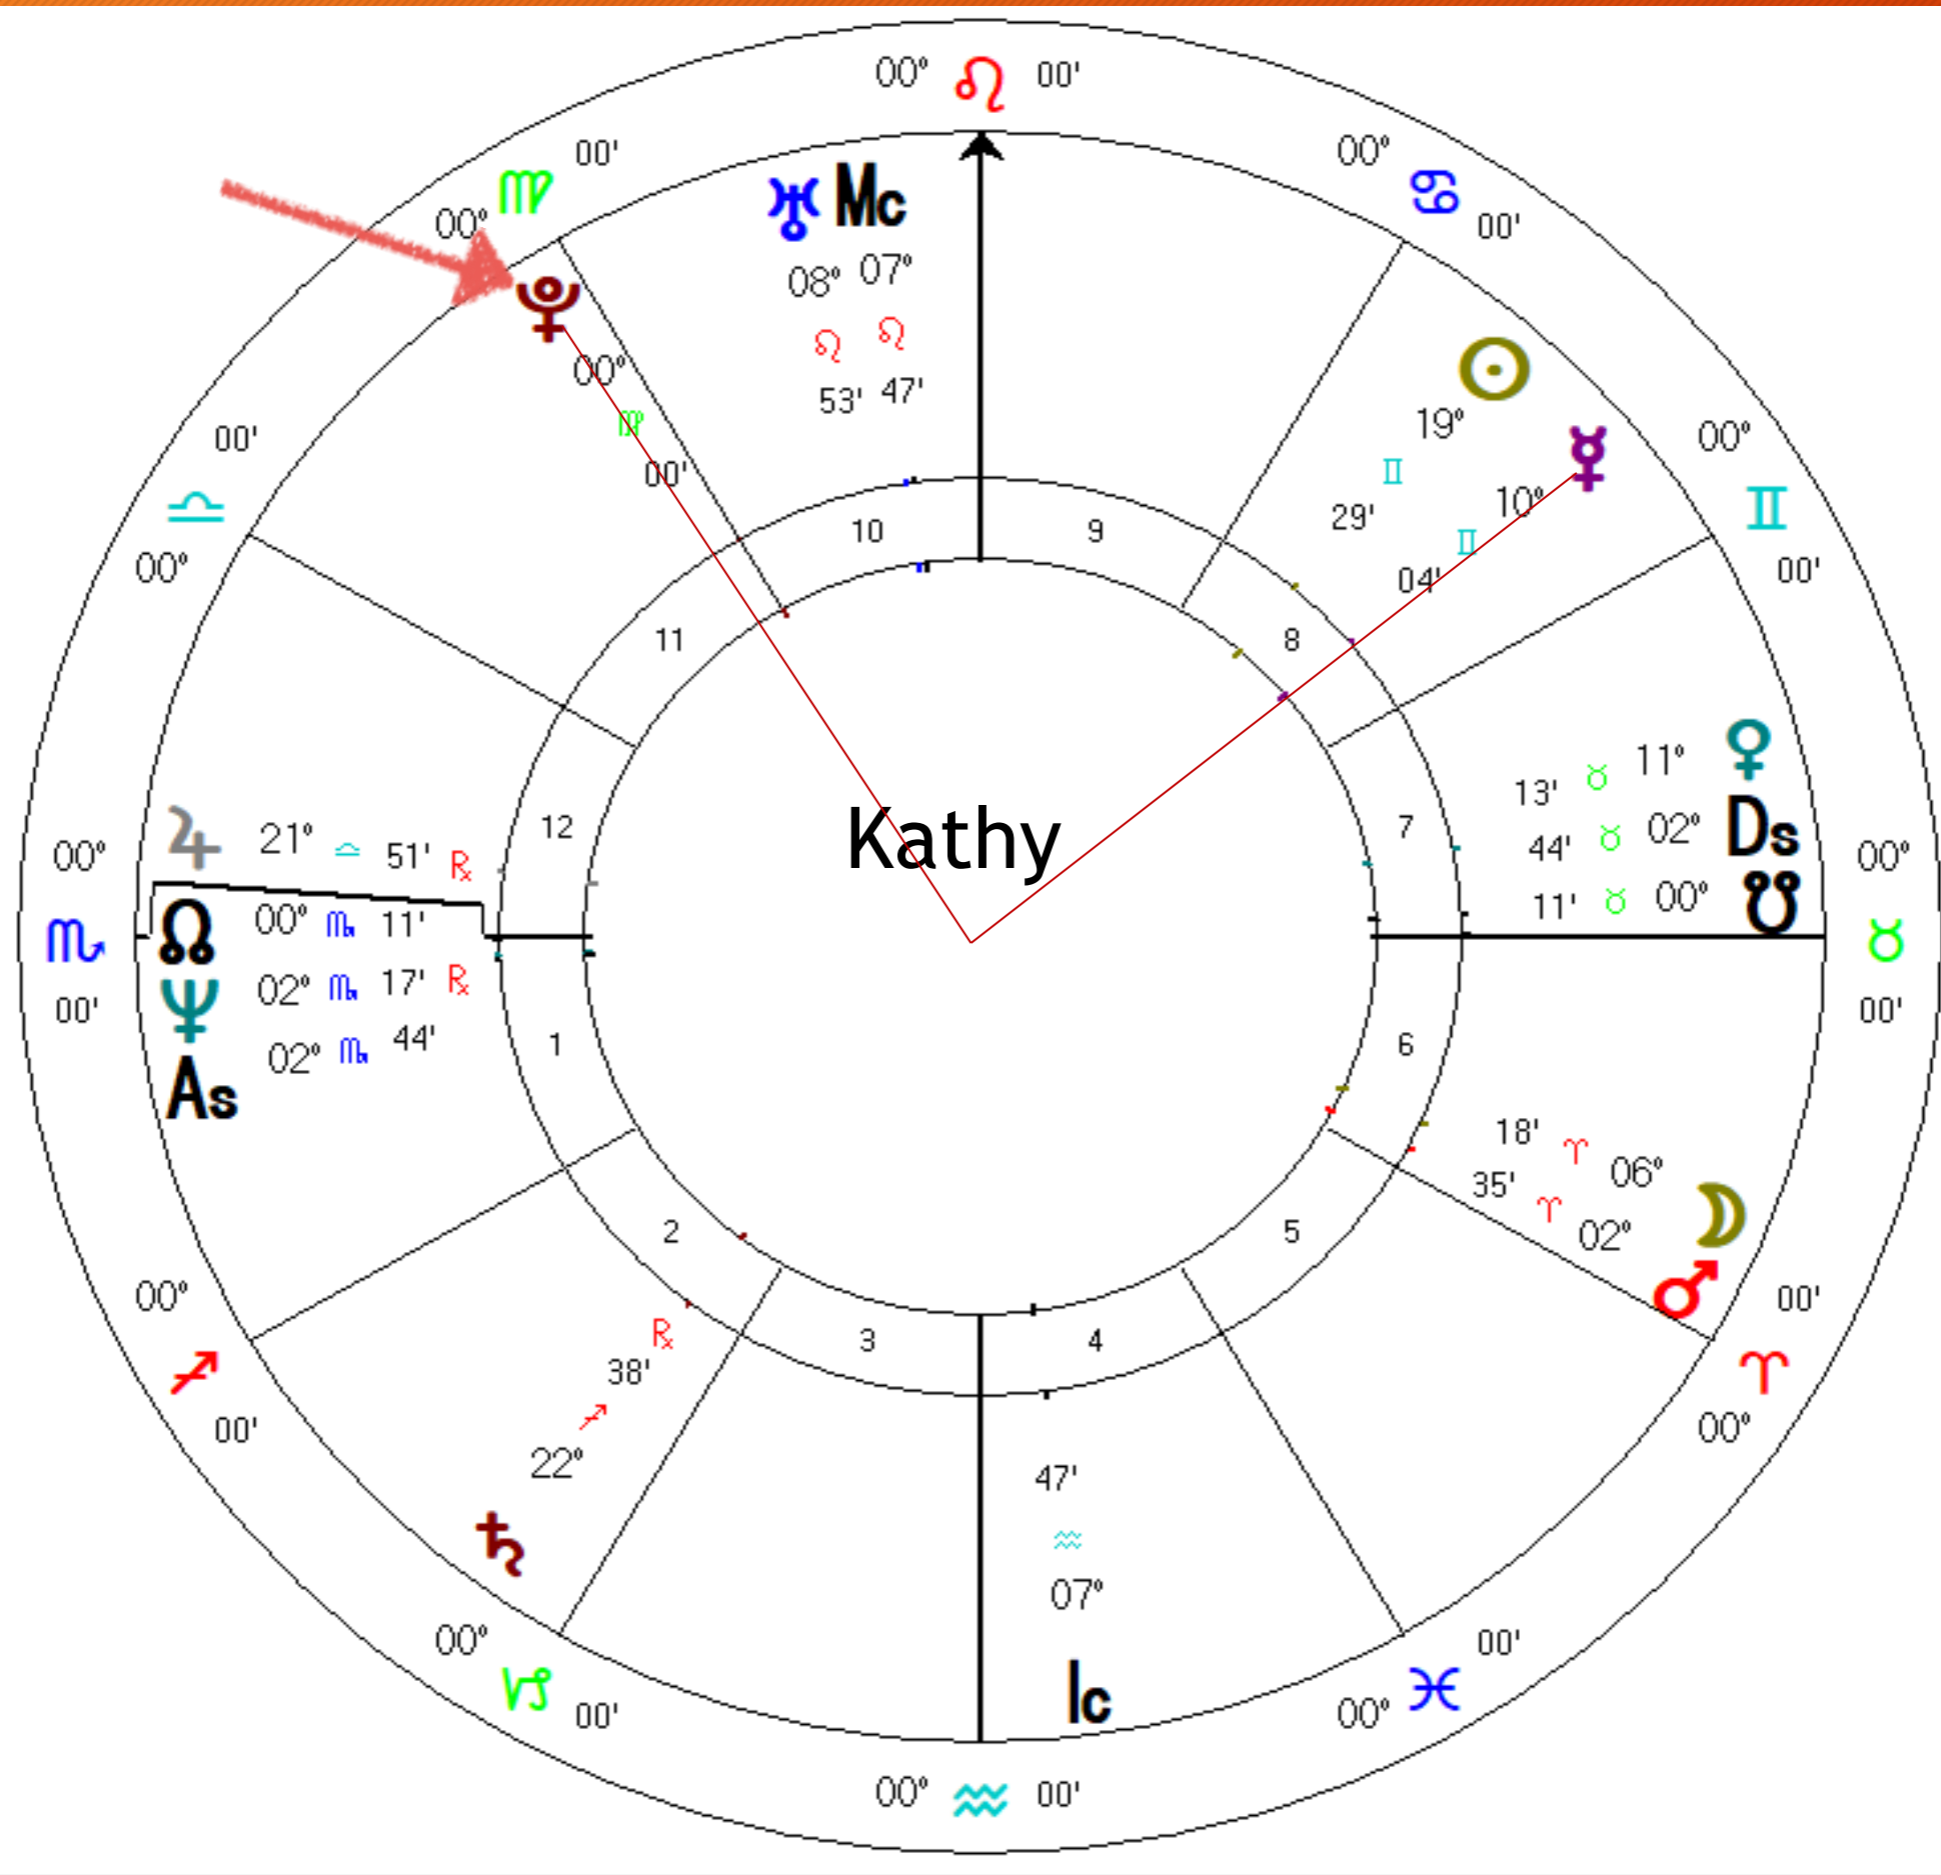

- Reward and punishment, good and bad are irrelevant. You can not get out of Pluto's dismemberment by being good.
- About transformation whether we want it or not.
- Facing our own shadow so it no longer defines who we are or where we want to go.

Opposition

Across Within 10 Degrees

a

Square

90 Degrees Apart
Within 10 Degrees

Teacher & Guide: Pluto

- Journal with Pluto as a teacher and guide.
- What challenges has Pluto brought you?
- What gifts has Pluto brought you?
- What life or business guidance does Pluto have for you at this time?
- How is Pluto impacting your life-purpose?