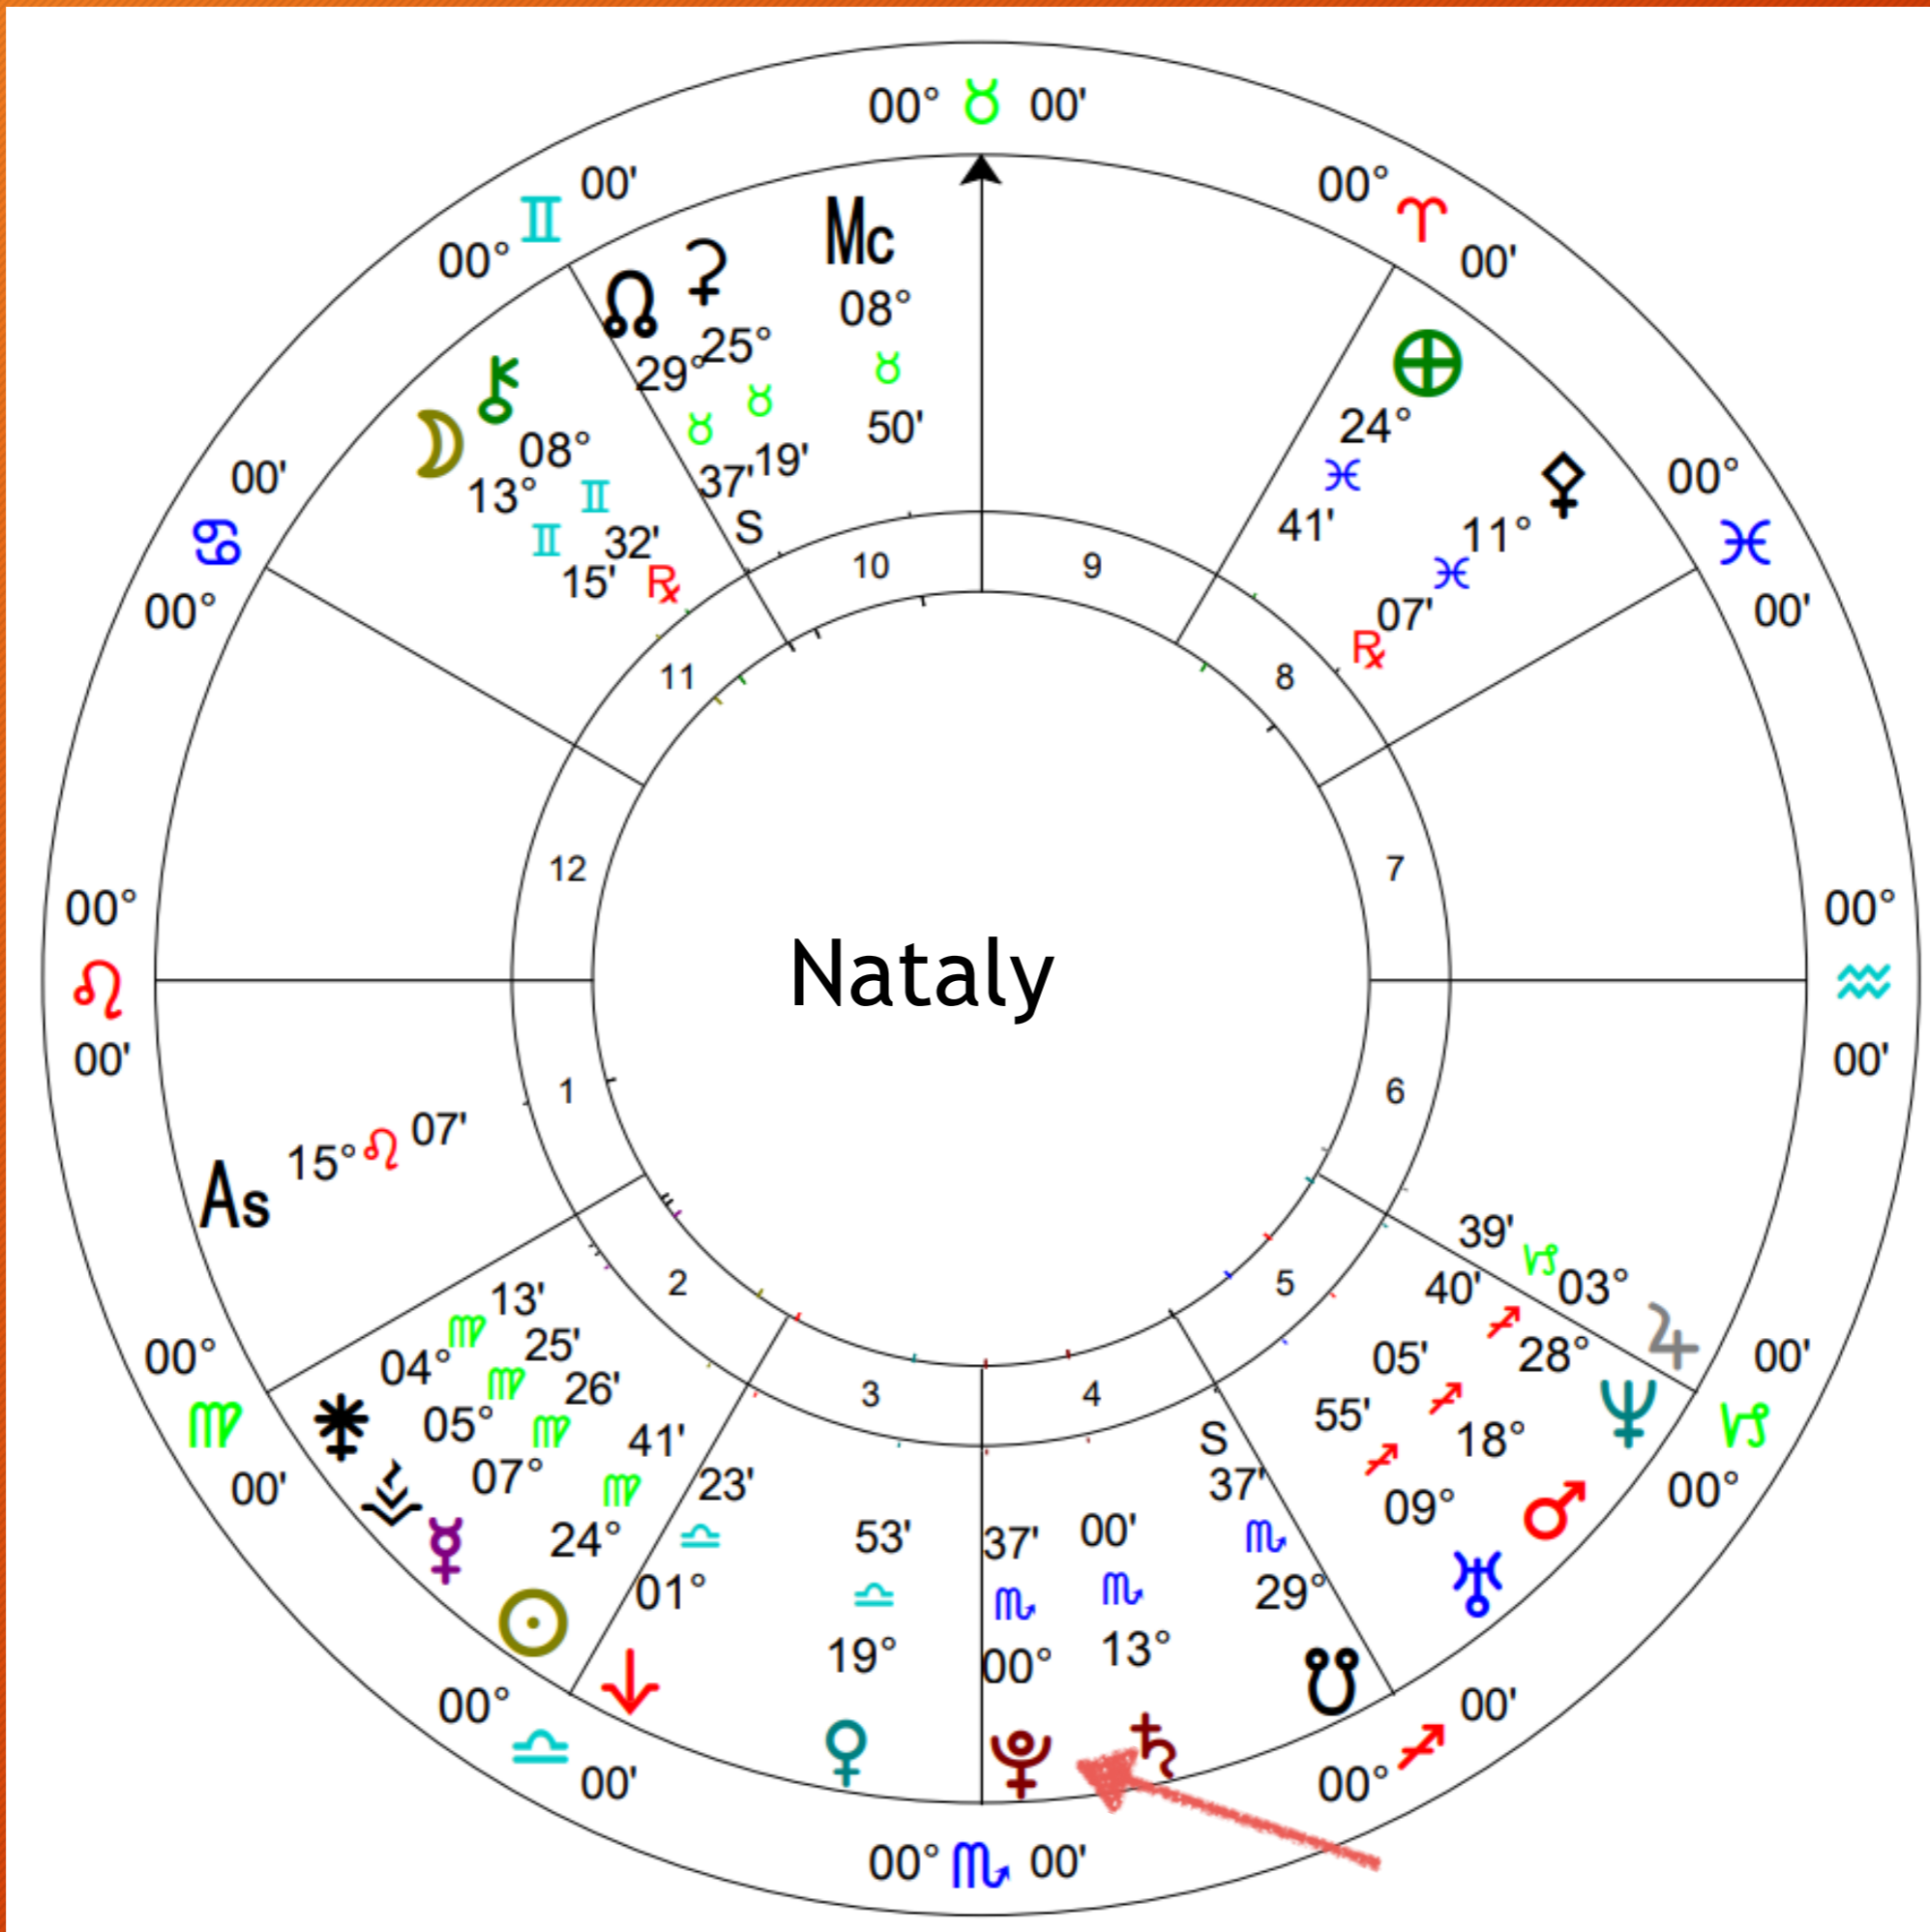

Opposition

Across Within 10 Degrees

a

Square

90 Degrees Apart
Within 10 Degrees

Teacher & Guide: Pluto

- Journal with Pluto as a teacher and guide.
- What challenges has Pluto brought you?
- What gifts has Pluto brought you?
- What life or business guidance does Pluto have for you at this time?
- How is Pluto impacting your life-purpose?